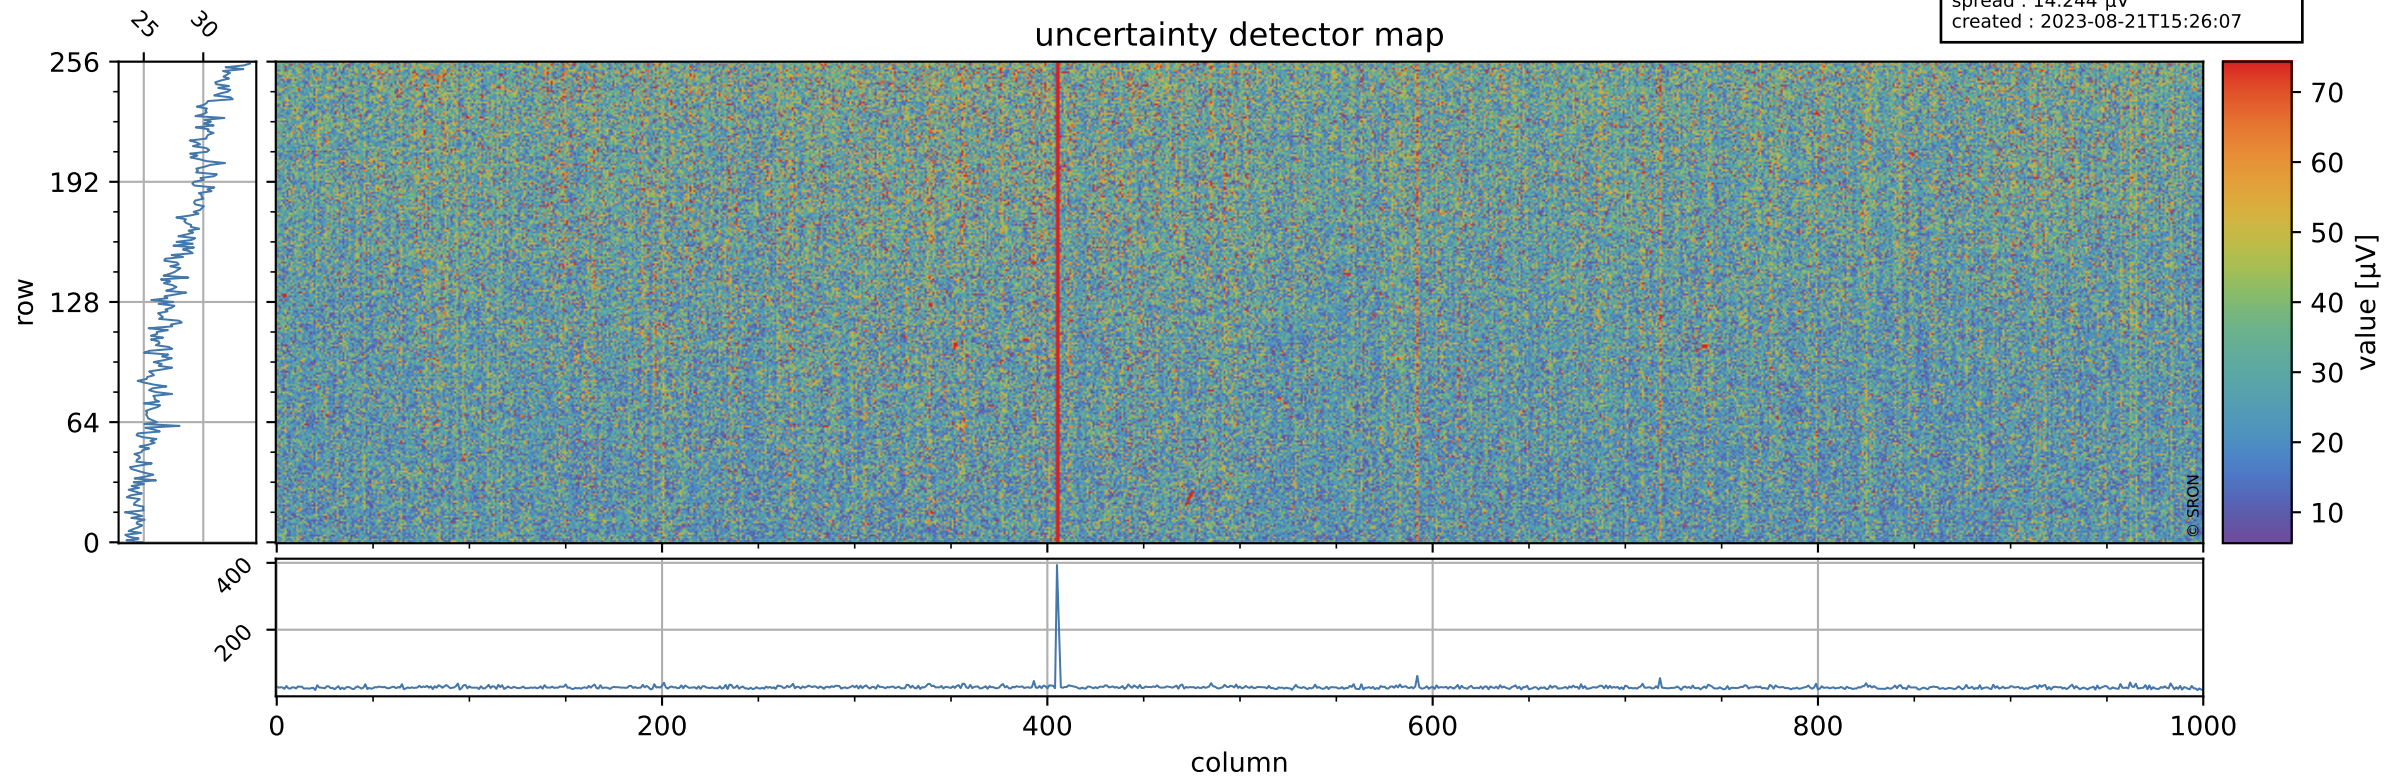

Tropomi SWIR offset (official)

orbits : 20 in [26902, 26947]
coverage : 2022-12-22 / 2022-12-25
median : 0.52598 V
spread : 0.035908 V
created : 2023-08-21T15:26:06

value detector map

Tropomi SWIR offset (official)

orbits : 20 in [26902, 26947]
coverage : 2022-12-22 / 2022-12-25
median : 27.864 μV
spread : 14.244 μV
created : 2023-08-21T15:26:07

Tropomi SWIR offset (official)

orbits : 20 in [26902, 26947]
coverage : 2022-12-22 / 2022-12-25
median : -0.032106 mV
spread : 0.40619 mV
created : 2023-08-21T15:26:07

value compared with SWIR offset CKD

Tropomi SWIR offset (official) ground-tracks of Sentinel-5P

orbits : 20 in [26902, 26947]
coverage : 2022-12-22 / 2022-12-25
created : 2023-08-21T15:26:07

Tropomi SWIR offset (official)

orbits : [2827, 26947]
coverage : 2018-04-30 / 2022-12-25
created : 2023-08-21T15:26:08

trend of detector median & temperatures