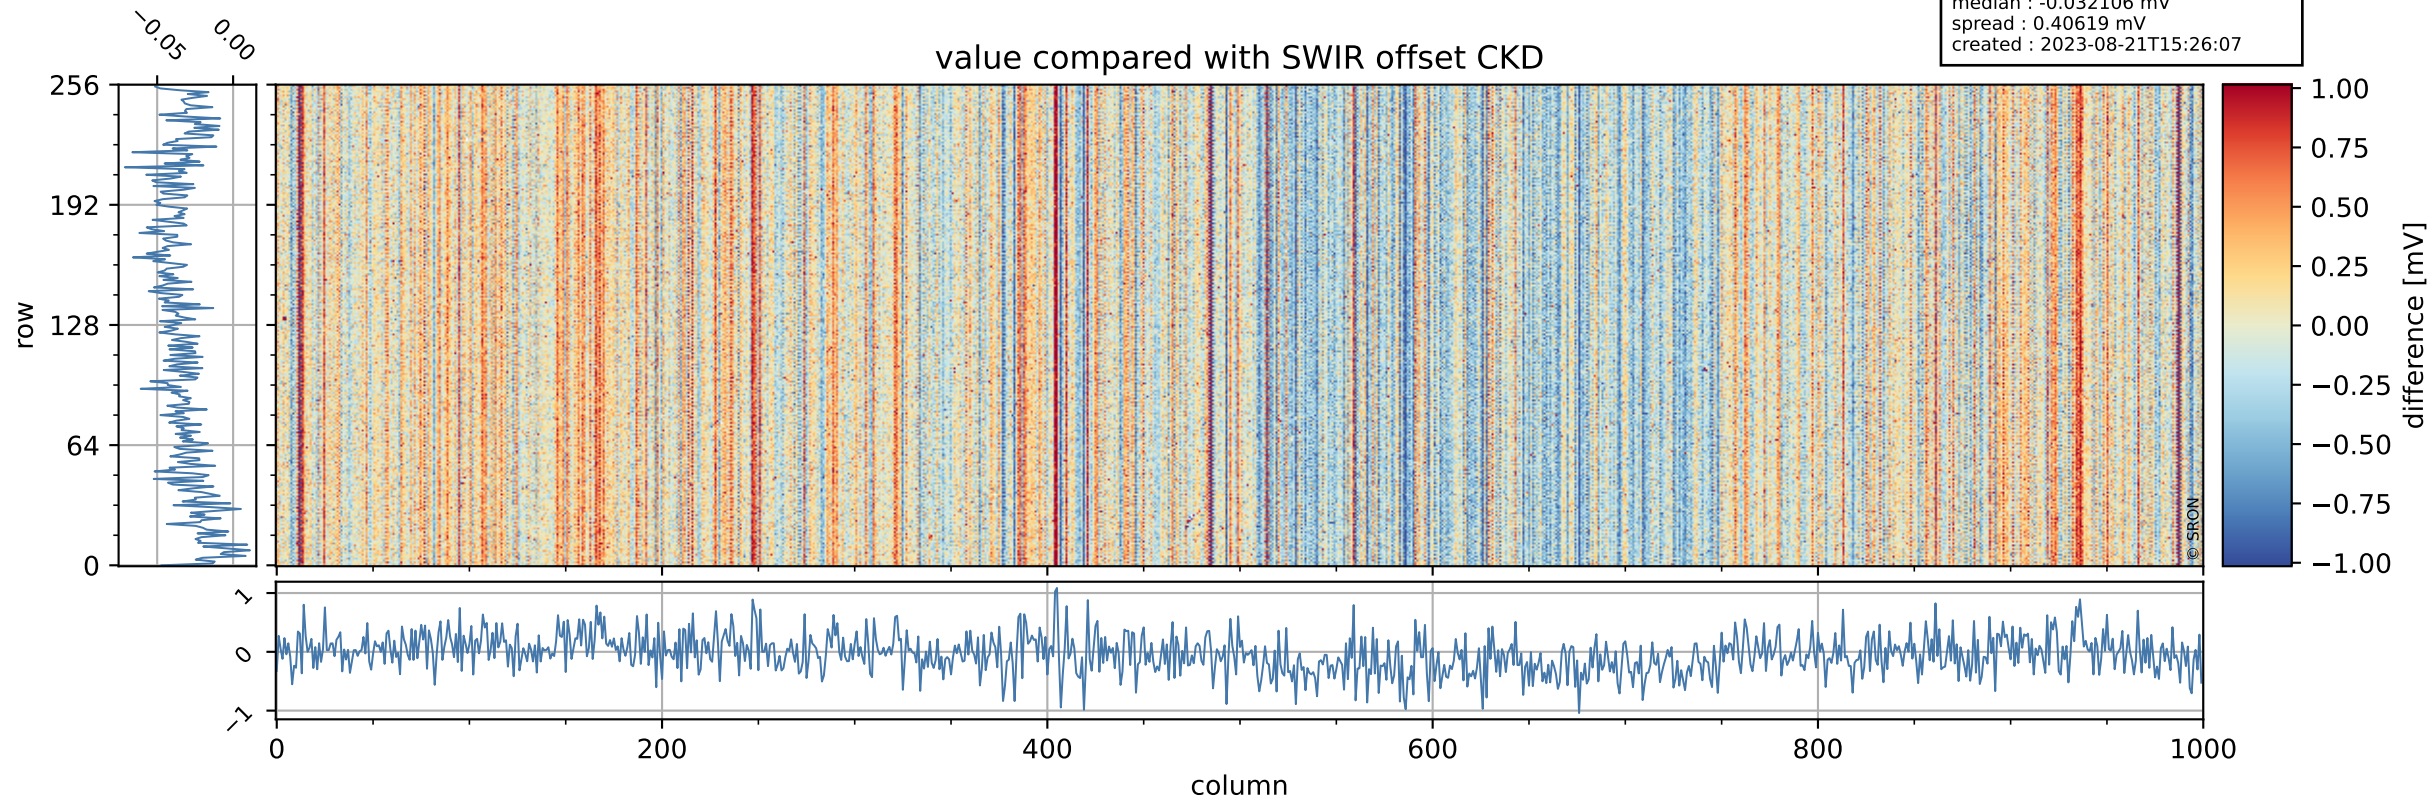

Tropomi SWIR offset (official)

orbits : 20 in [26902, 26947]
coverage : 2022-12-22 / 2022-12-25
median : 0.52598 V
spread : 0.035908 V
created : 2023-08-21T15:26:06

value detector map

Tropomi SWIR offset (official)

orbits : 20 in [26902, 26947]
coverage : 2022-12-22 / 2022-12-25
median : 27.864 μV
spread : 14.244 μV
created : 2023-08-21T15:26:07

Tropomi SWIR offset (official)

orbits : 20 in [26902, 26947]
coverage : 2022-12-22 / 2022-12-25
median : -0.032106 mV
spread : 0.40619 mV
created : 2023-08-21T15:26:07

value compared with SWIR offset CKD

Tropomi SWIR offset (official) ground-tracks of Sentinel-5P

orbits : 20 in [26902, 26947]
coverage : 2022-12-22 / 2022-12-25
created : 2023-08-21T15:26:07

Tropomi SWIR offset (official)

orbits : [2827, 26947]
coverage : 2018-04-30 / 2022-12-25
created : 2023-08-21T15:26:08

trend of detector median & temperatures