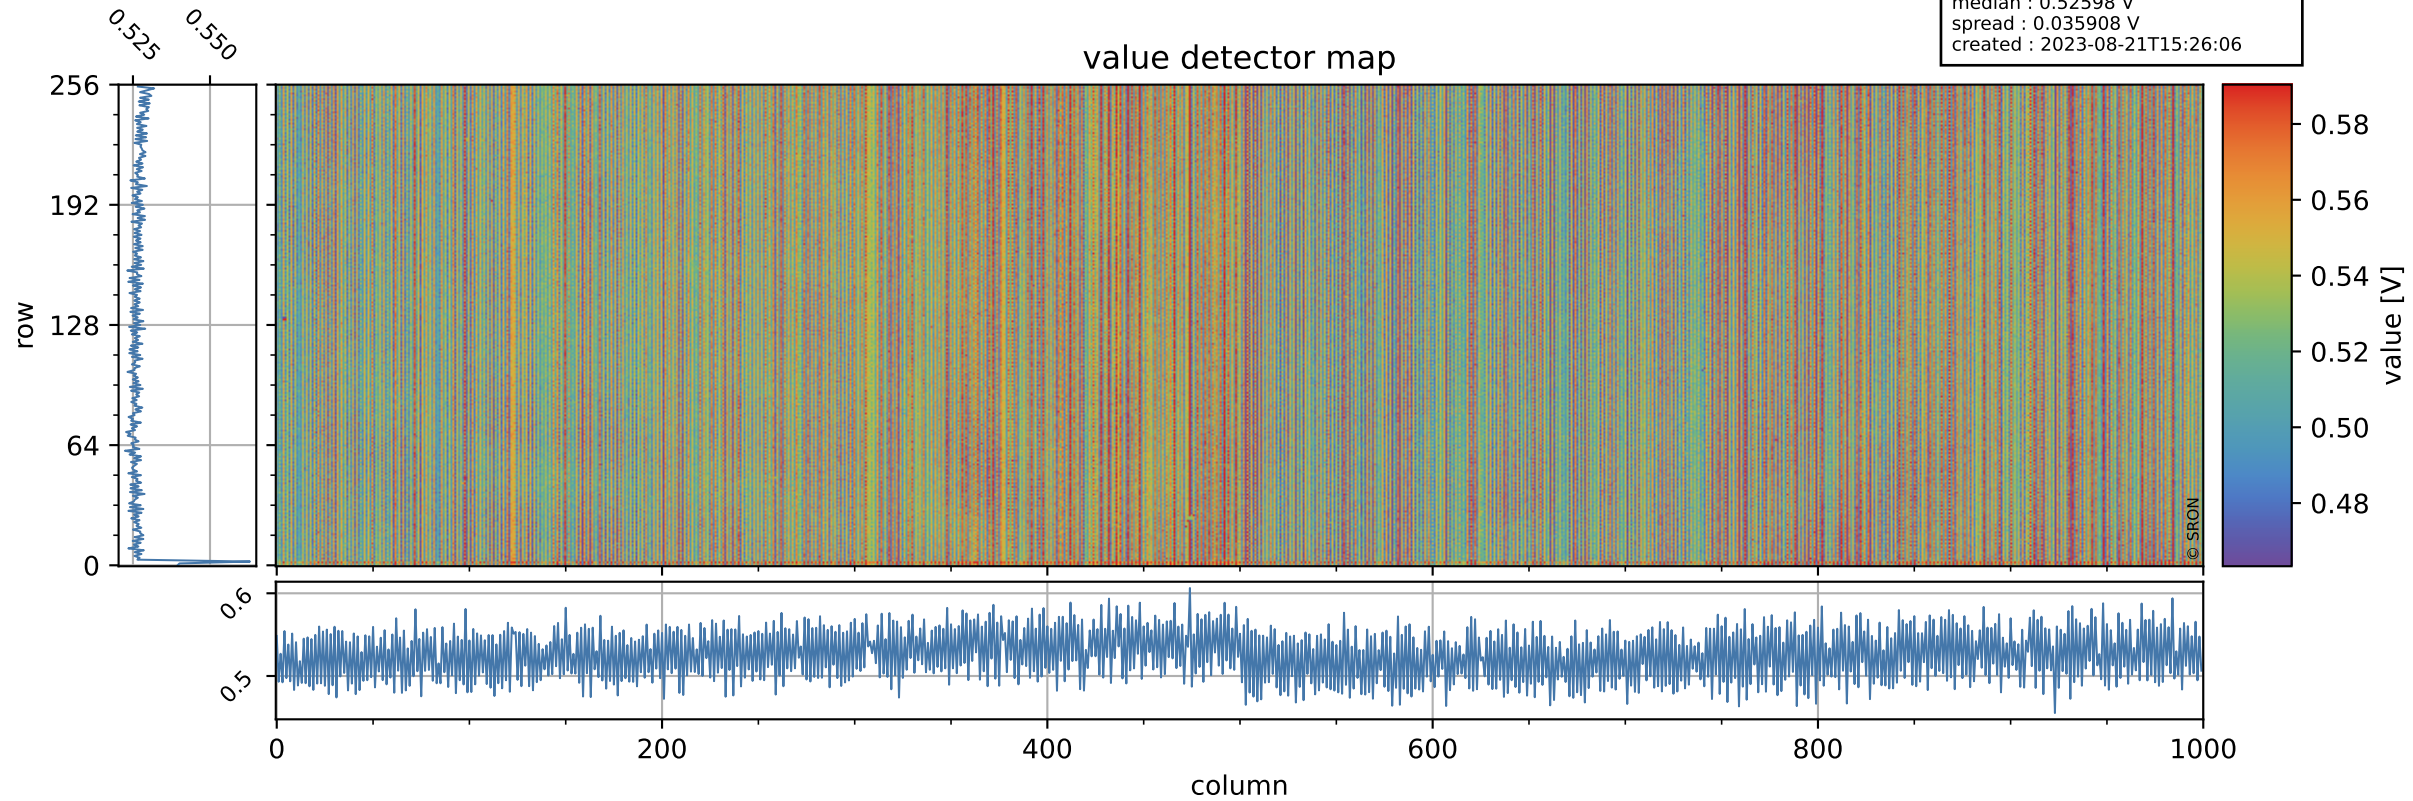

Tropomi SWIR offset (official)

orbits : 20 in [26902, 26947]
coverage : 2022-12-22 / 2022-12-25
median : 0.52598 V
spread : 0.035908 V
created : 2023-08-21T15:26:06

value detector map

Tropomi SWIR offset (official)

orbits : 20 in [26902, 26947]
coverage : 2022-12-22 / 2022-12-25
median : 27.864 μV
spread : 14.244 μV
created : 2023-08-21T15:26:07

Tropomi SWIR offset (official)

orbits : 20 in [26902, 26947]
coverage : 2022-12-22 / 2022-12-25
median : -0.032106 mV
spread : 0.40619 mV
created : 2023-08-21T15:26:07

value compared with SWIR offset CKD

Tropomi SWIR offset (official) ground-tracks of Sentinel-5P

orbits : 20 in [26902, 26947]
coverage : 2022-12-22 / 2022-12-25
created : 2023-08-21T15:26:07

Tropomi SWIR offset (official)

orbits : [2827, 26947]
coverage : 2018-04-30 / 2022-12-25
created : 2023-08-21T15:26:08

trend of detector median & temperatures