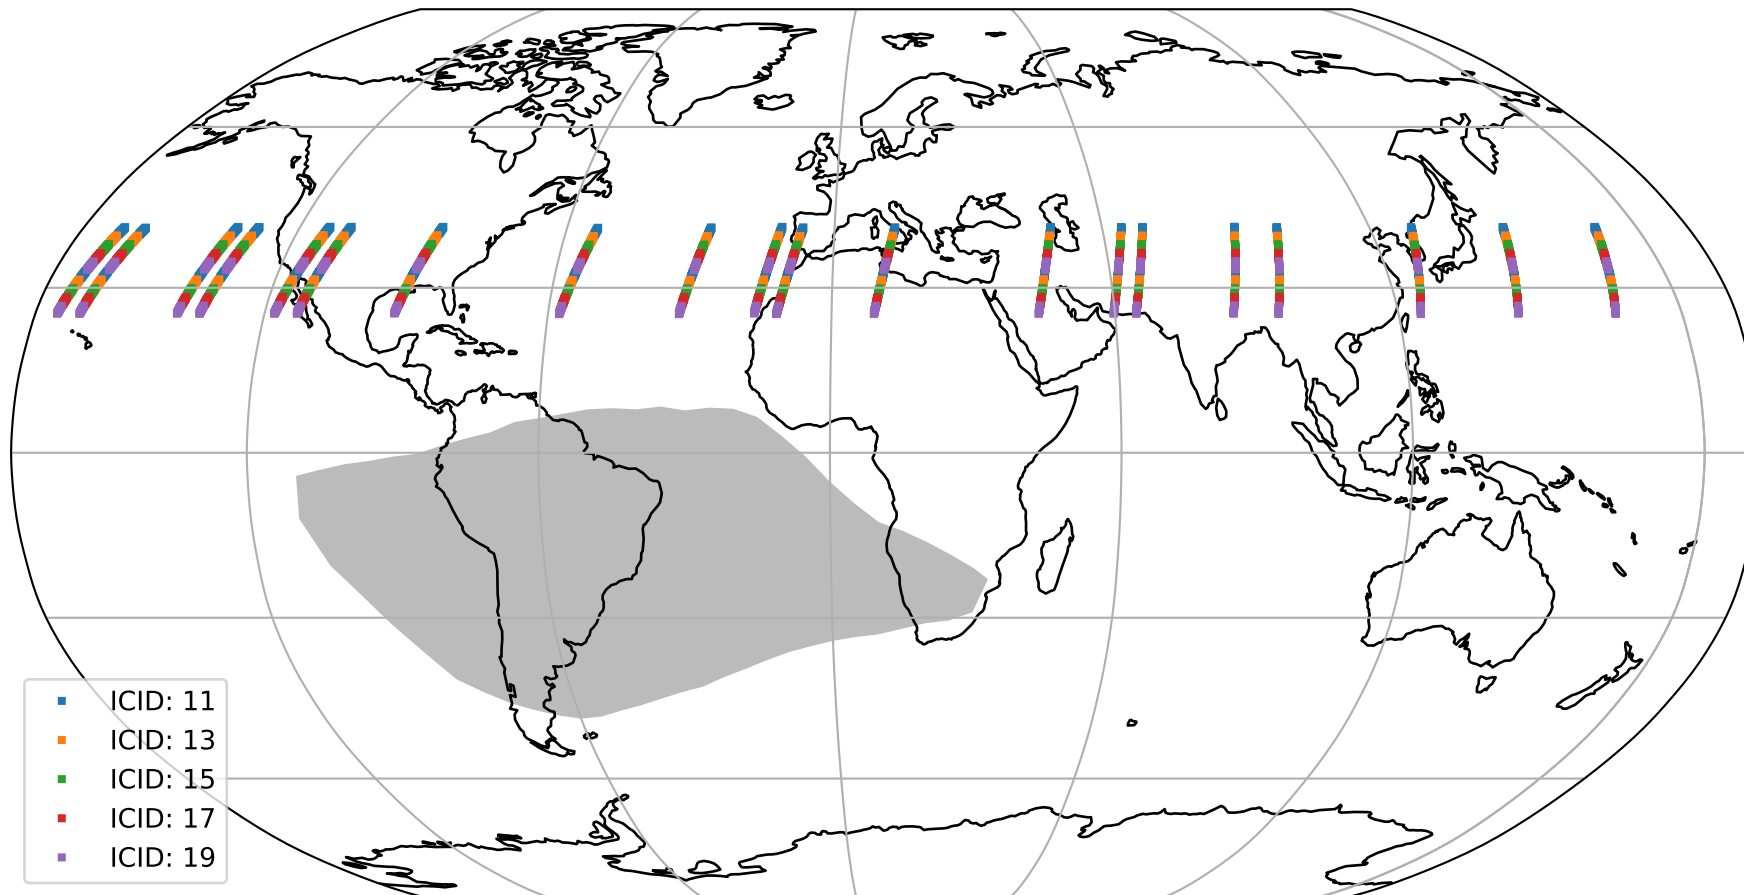

Tropomi SWIR offset (official)

orbits : 20 in [26902, 26947]
coverage : 2022-12-22 / 2022-12-25
median : 0.52598 V
spread : 0.035908 V
created : 2023-08-21T15:26:06

value detector map

Tropomi SWIR offset (official)

orbits : 20 in [26902, 26947]
coverage : 2022-12-22 / 2022-12-25
median : 27.864 μV
spread : 14.244 μV
created : 2023-08-21T15:26:07

Tropomi SWIR offset (official)

orbits : 20 in [26902, 26947]
coverage : 2022-12-22 / 2022-12-25
median : -0.032106 mV
spread : 0.40619 mV
created : 2023-08-21T15:26:07

value compared with SWIR offset CKD

Tropomi SWIR offset (official) ground-tracks of Sentinel-5P

orbits : 20 in [26902, 26947]
coverage : 2022-12-22 / 2022-12-25
created : 2023-08-21T15:26:07

Tropomi SWIR offset (official)

orbits : [2827, 26947]
coverage : 2018-04-30 / 2022-12-25
created : 2023-08-21T15:26:08

trend of detector median & temperatures