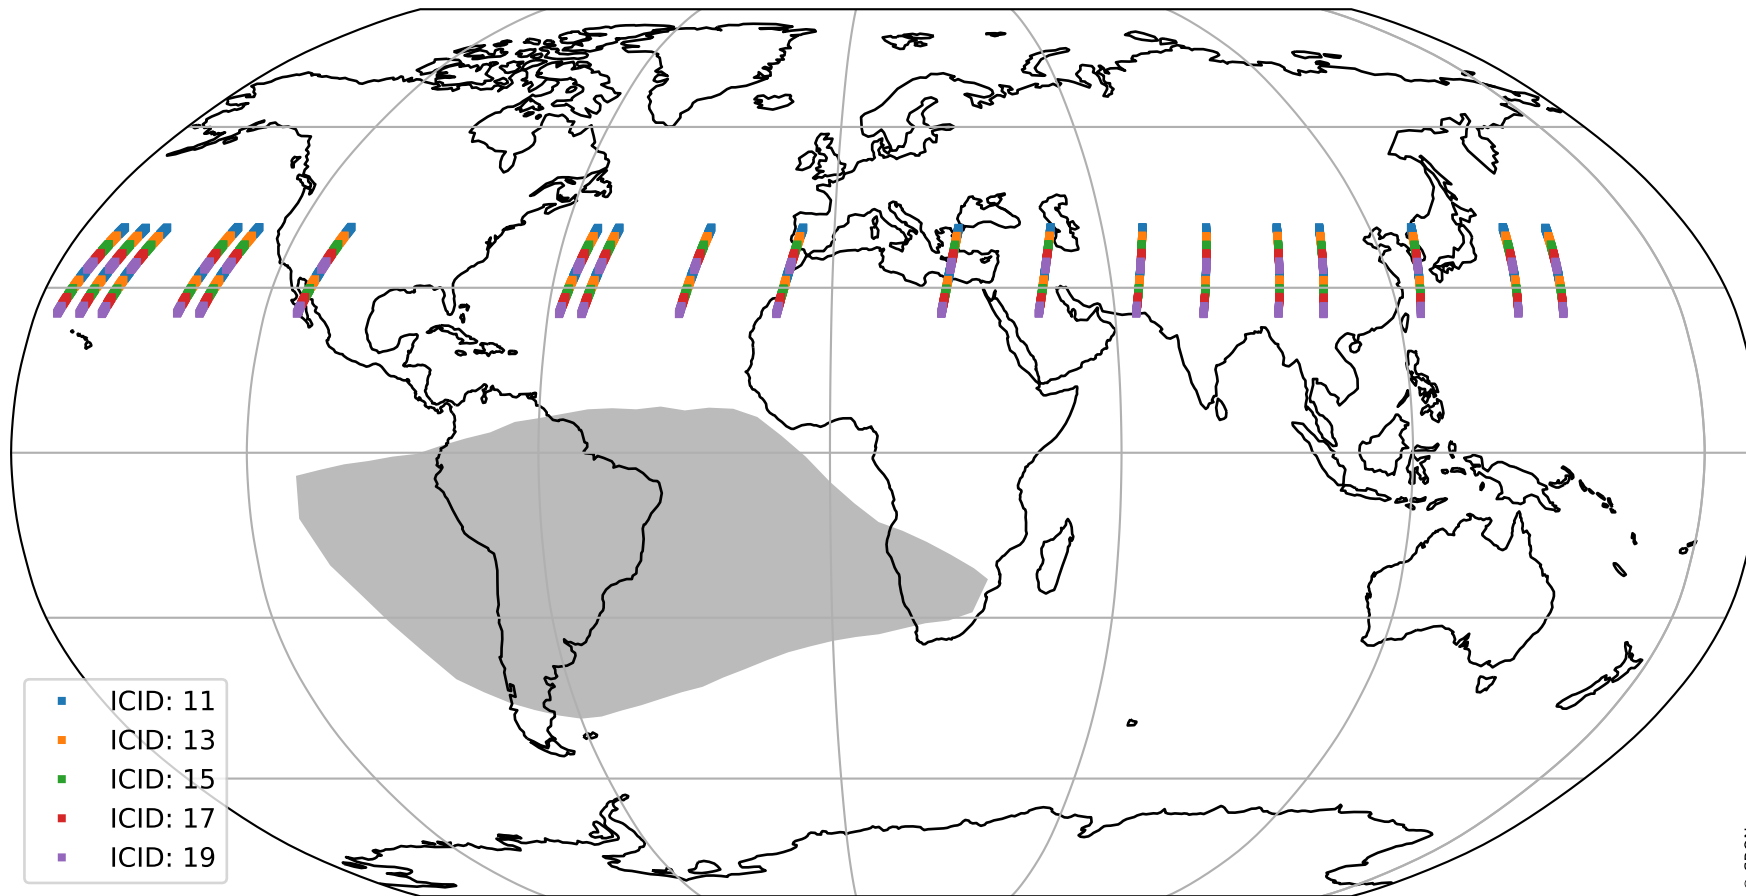

# Tropomi SWIR offset (official)

orbits : 19 in [26917, 26962]  
coverage : 2022-12-23 / 2022-12-26  
median : 28.094  $\mu\text{V}$   
spread : 14.267  $\mu\text{V}$   
created : 2023-08-21T15:26:09

# Tropomi SWIR offset (official)

orbits : 19 in [26917, 26962]  
coverage : 2022-12-23 / 2022-12-26  
median : -0.040297 mV  
spread : 0.40631 mV  
created : 2023-08-21T15:26:09

value compared with SWIR offset CKD

# Tropomi SWIR offset (official) ground-tracks of Sentinel-5P

orbits : 19 in [26917, 26962]  
coverage : 2022-12-23 / 2022-12-26  
created : 2023-08-21T15:26:09

# Tropomi SWIR offset (official)

orbits : [2827, 26962]  
coverage : 2018-04-30 / 2022-12-26  
created : 2023-08-21T15:26:10