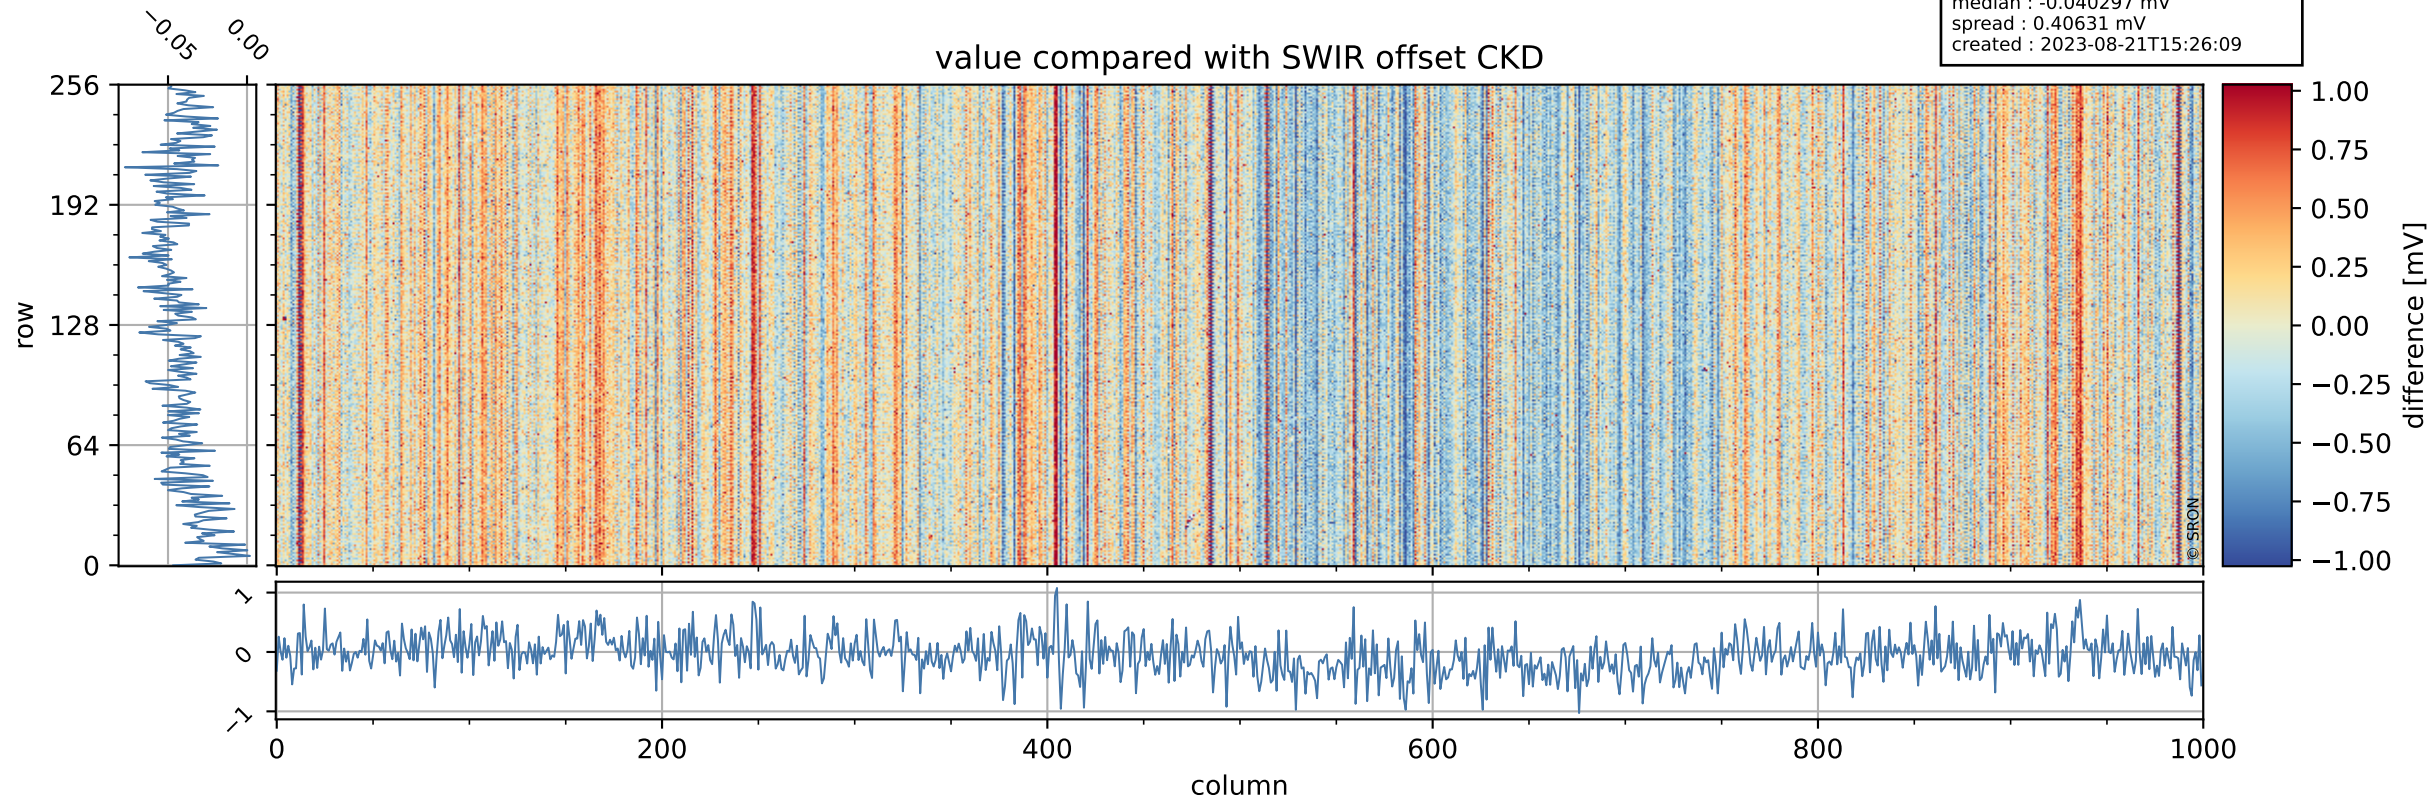

## value detector map

# Tropomi SWIR offset (official)

orbits : 19 in [26917, 26962]  
coverage : 2022-12-23 / 2022-12-26  
median : 28.094  $\mu\text{V}$   
spread : 14.267  $\mu\text{V}$   
created : 2023-08-21T15:26:09

# Tropomi SWIR offset (official)

orbits : 19 in [26917, 26962]  
coverage : 2022-12-23 / 2022-12-26  
median : -0.040297 mV  
spread : 0.40631 mV  
created : 2023-08-21T15:26:09

value compared with SWIR offset CKD

# Tropomi SWIR offset (official) ground-tracks of Sentinel-5P

orbits : 19 in [26917, 26962]  
coverage : 2022-12-23 / 2022-12-26  
created : 2023-08-21T15:26:09