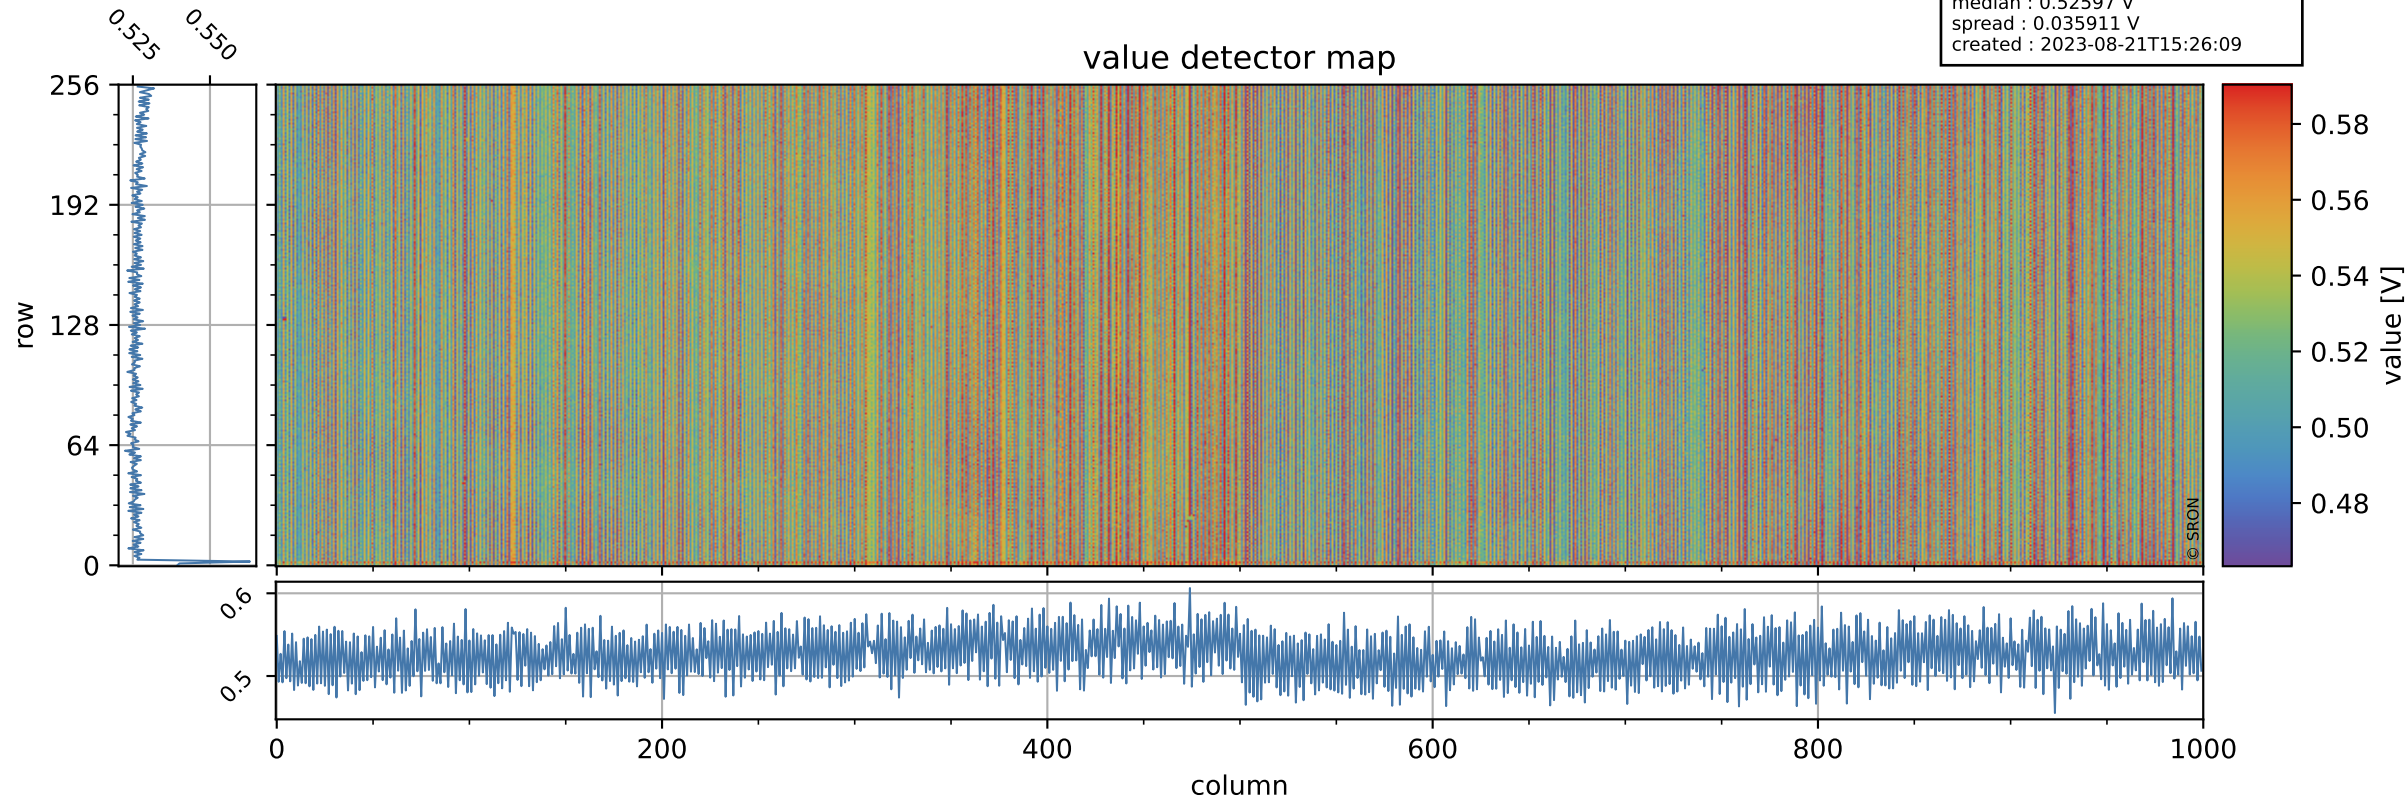

# Tropomi SWIR offset (official)

orbits : 19 in [26917, 26962]  
coverage : 2022-12-23 / 2022-12-26  
median : 0.52597 V  
spread : 0.035911 V  
created : 2023-08-21T15:26:09

## value detector map

# Tropomi SWIR offset (official)

orbits : 19 in [26917, 26962]  
coverage : 2022-12-23 / 2022-12-26  
median : 28.094  $\mu\text{V}$   
spread : 14.267  $\mu\text{V}$   
created : 2023-08-21T15:26:09

# Tropomi SWIR offset (official) ground-tracks of Sentinel-5P

orbits : 19 in [26917, 26962]  
coverage : 2022-12-23 / 2022-12-26  
created : 2023-08-21T15:26:09