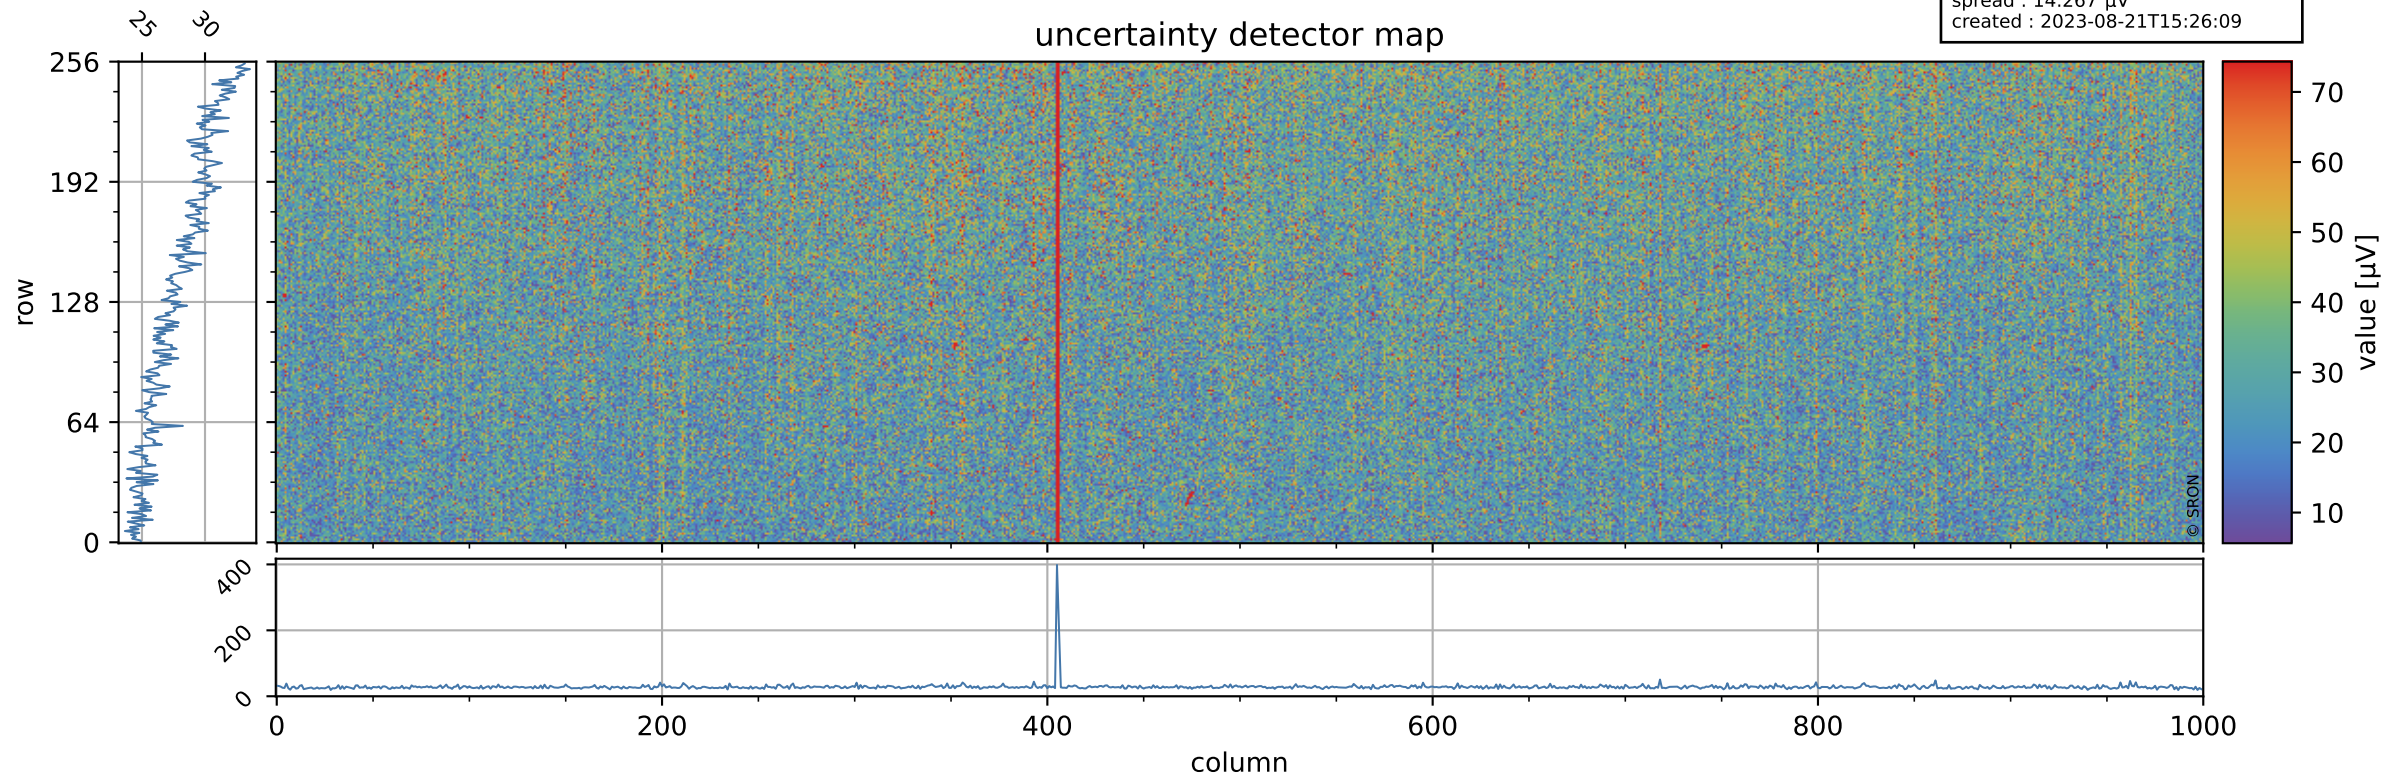

# Tropomi SWIR offset (official)

orbits : 19 in [26917, 26962]  
coverage : 2022-12-23 / 2022-12-26  
median : 0.52597 V  
spread : 0.035911 V  
created : 2023-08-21T15:26:09

## value detector map

# Tropomi SWIR offset (official)

orbits : 19 in [26917, 26962]  
coverage : 2022-12-23 / 2022-12-26  
median : 28.094  $\mu\text{V}$   
spread : 14.267  $\mu\text{V}$   
created : 2023-08-21T15:26:09

# Tropomi SWIR offset (official) ground-tracks of Sentinel-5P

orbits : 19 in [26917, 26962]  
coverage : 2022-12-23 / 2022-12-26  
created : 2023-08-21T15:26:09