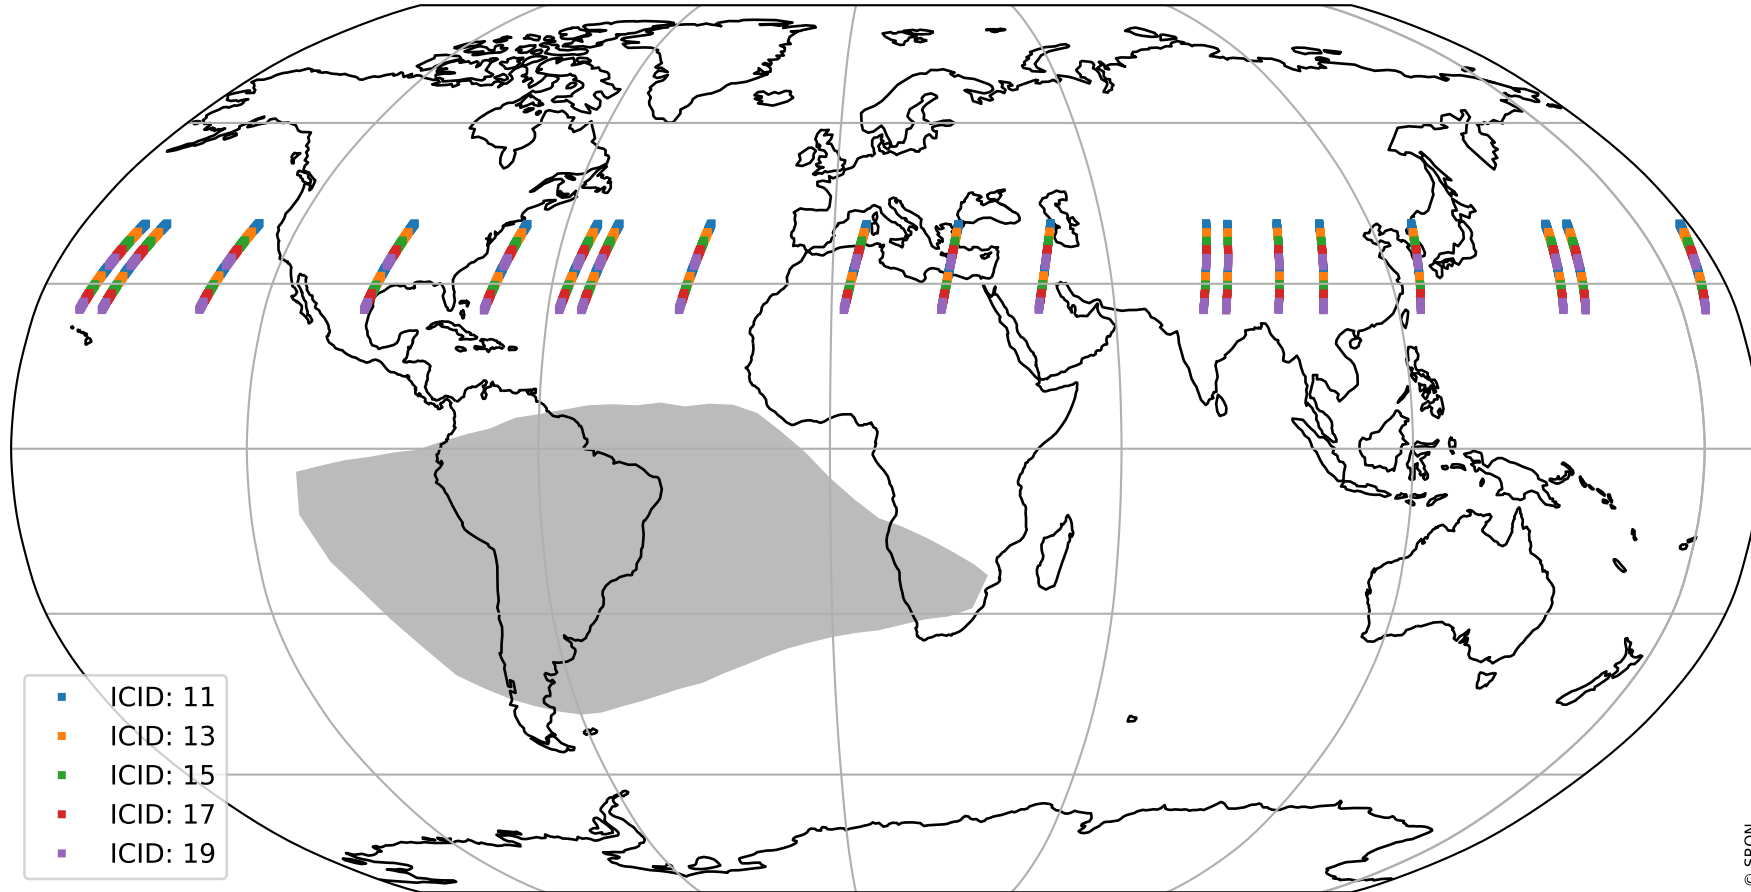

Tropomi SWIR offset (official)

orbits : 19 in [26932, 26977]
coverage : 2022-12-24 / 2022-12-27
median : 0.52597 V
spread : 0.035911 V
created : 2023-08-21T15:26:11

value detector map

Tropomi SWIR offset (official)

orbits : 19 in [26932, 26977]
coverage : 2022-12-24 / 2022-12-27
median : 28.185 μV
spread : 14.242 μV
created : 2023-08-21T15:26:11

Tropomi SWIR offset (official)

orbits : 19 in [26932, 26977]
coverage : 2022-12-24 / 2022-12-27
median : -0.040133 mV
spread : 0.409 mV
created : 2023-08-21T15:26:12

value compared with SWIR offset CKD

Tropomi SWIR offset (official) ground-tracks of Sentinel-5P

orbits : 19 in [26932, 26977]
coverage : 2022-12-24 / 2022-12-27
created : 2023-08-21T15:26:12

Tropomi SWIR offset (official)

orbits : [2827, 26977]
coverage : 2018-04-30 / 2022-12-27
created : 2023-08-21T15:26:12

trend of detector median & temperatures