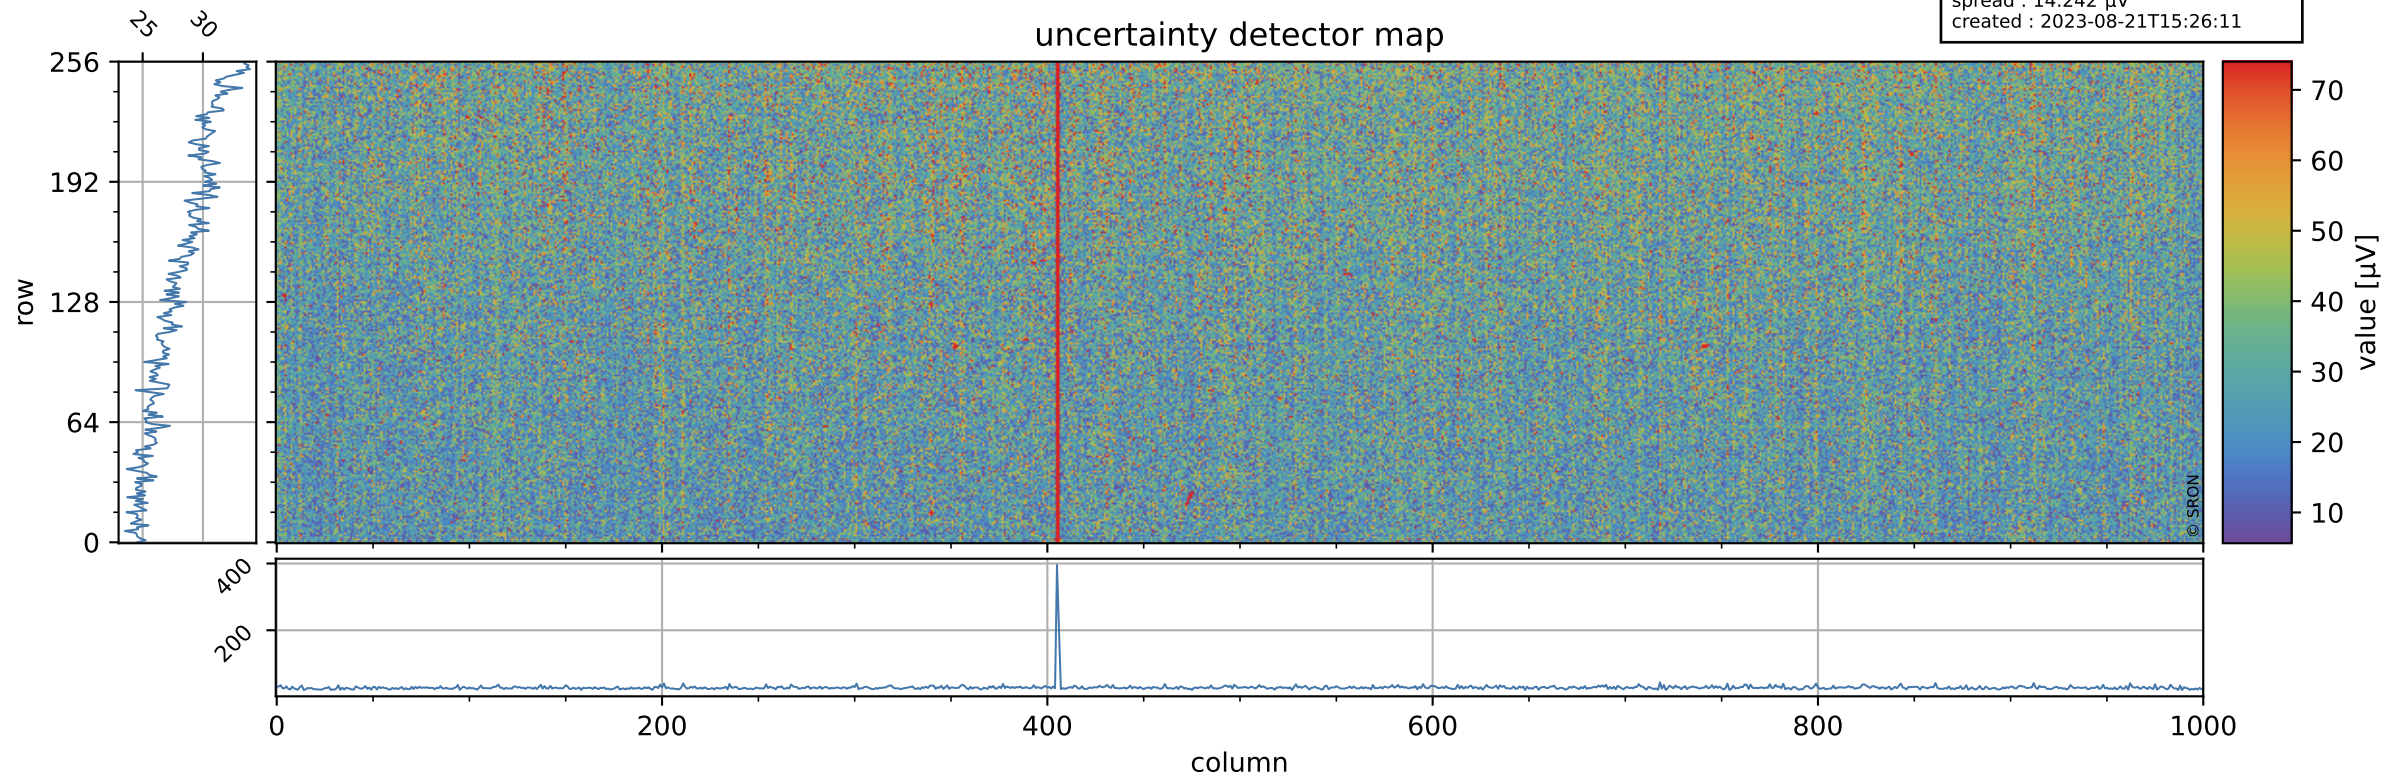

Tropomi SWIR offset (official)

orbits : 19 in [26932, 26977]
coverage : 2022-12-24 / 2022-12-27
median : 0.52597 V
spread : 0.035911 V
created : 2023-08-21T15:26:11

value detector map

Tropomi SWIR offset (official)

orbits : 19 in [26932, 26977]
coverage : 2022-12-24 / 2022-12-27
median : 28.185 μV
spread : 14.242 μV
created : 2023-08-21T15:26:11

Tropomi SWIR offset (official)

orbits : 19 in [26932, 26977]
coverage : 2022-12-24 / 2022-12-27
median : -0.040133 mV
spread : 0.409 mV
created : 2023-08-21T15:26:12

value compared with SWIR offset CKD

Tropomi SWIR offset (official) ground-tracks of Sentinel-5P

orbits : 19 in [26932, 26977]
coverage : 2022-12-24 / 2022-12-27
created : 2023-08-21T15:26:12

Tropomi SWIR offset (official)

orbits : [2827, 26977]
coverage : 2018-04-30 / 2022-12-27
created : 2023-08-21T15:26:12

trend of detector median & temperatures