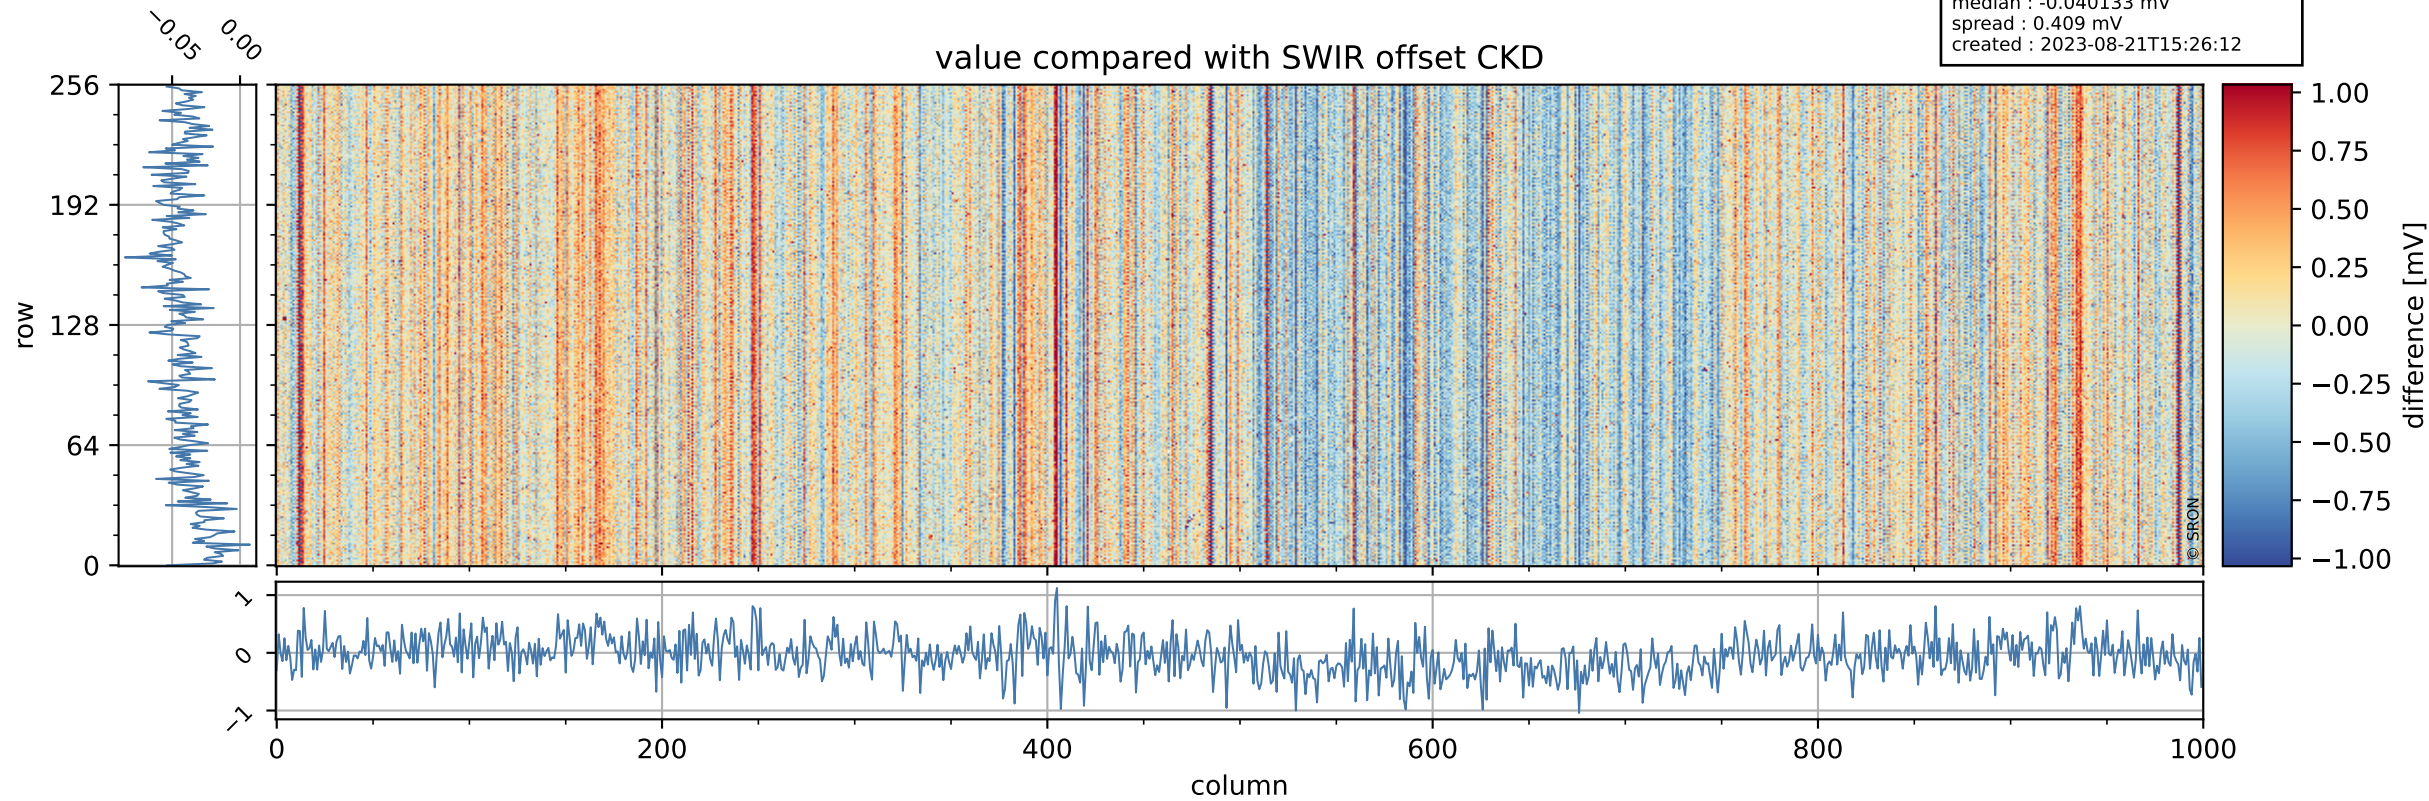

Tropomi SWIR offset (official)

orbits : 19 in [26932, 26977]
coverage : 2022-12-24 / 2022-12-27
median : 0.52597 V
spread : 0.035911 V
created : 2023-08-21T15:26:11

value detector map

Tropomi SWIR offset (official)

orbits : 19 in [26932, 26977]
coverage : 2022-12-24 / 2022-12-27
median : 28.185 μV
spread : 14.242 μV
created : 2023-08-21T15:26:11

Tropomi SWIR offset (official)

orbits : 19 in [26932, 26977]
coverage : 2022-12-24 / 2022-12-27
median : -0.040133 mV
spread : 0.409 mV
created : 2023-08-21T15:26:12

value compared with SWIR offset CKD

Tropomi SWIR offset (official) ground-tracks of Sentinel-5P

orbits : 19 in [26932, 26977]
coverage : 2022-12-24 / 2022-12-27
created : 2023-08-21T15:26:12

Tropomi SWIR offset (official)

orbits : [2827, 26977]
coverage : 2018-04-30 / 2022-12-27
created : 2023-08-21T15:26:12

trend of detector median & temperatures