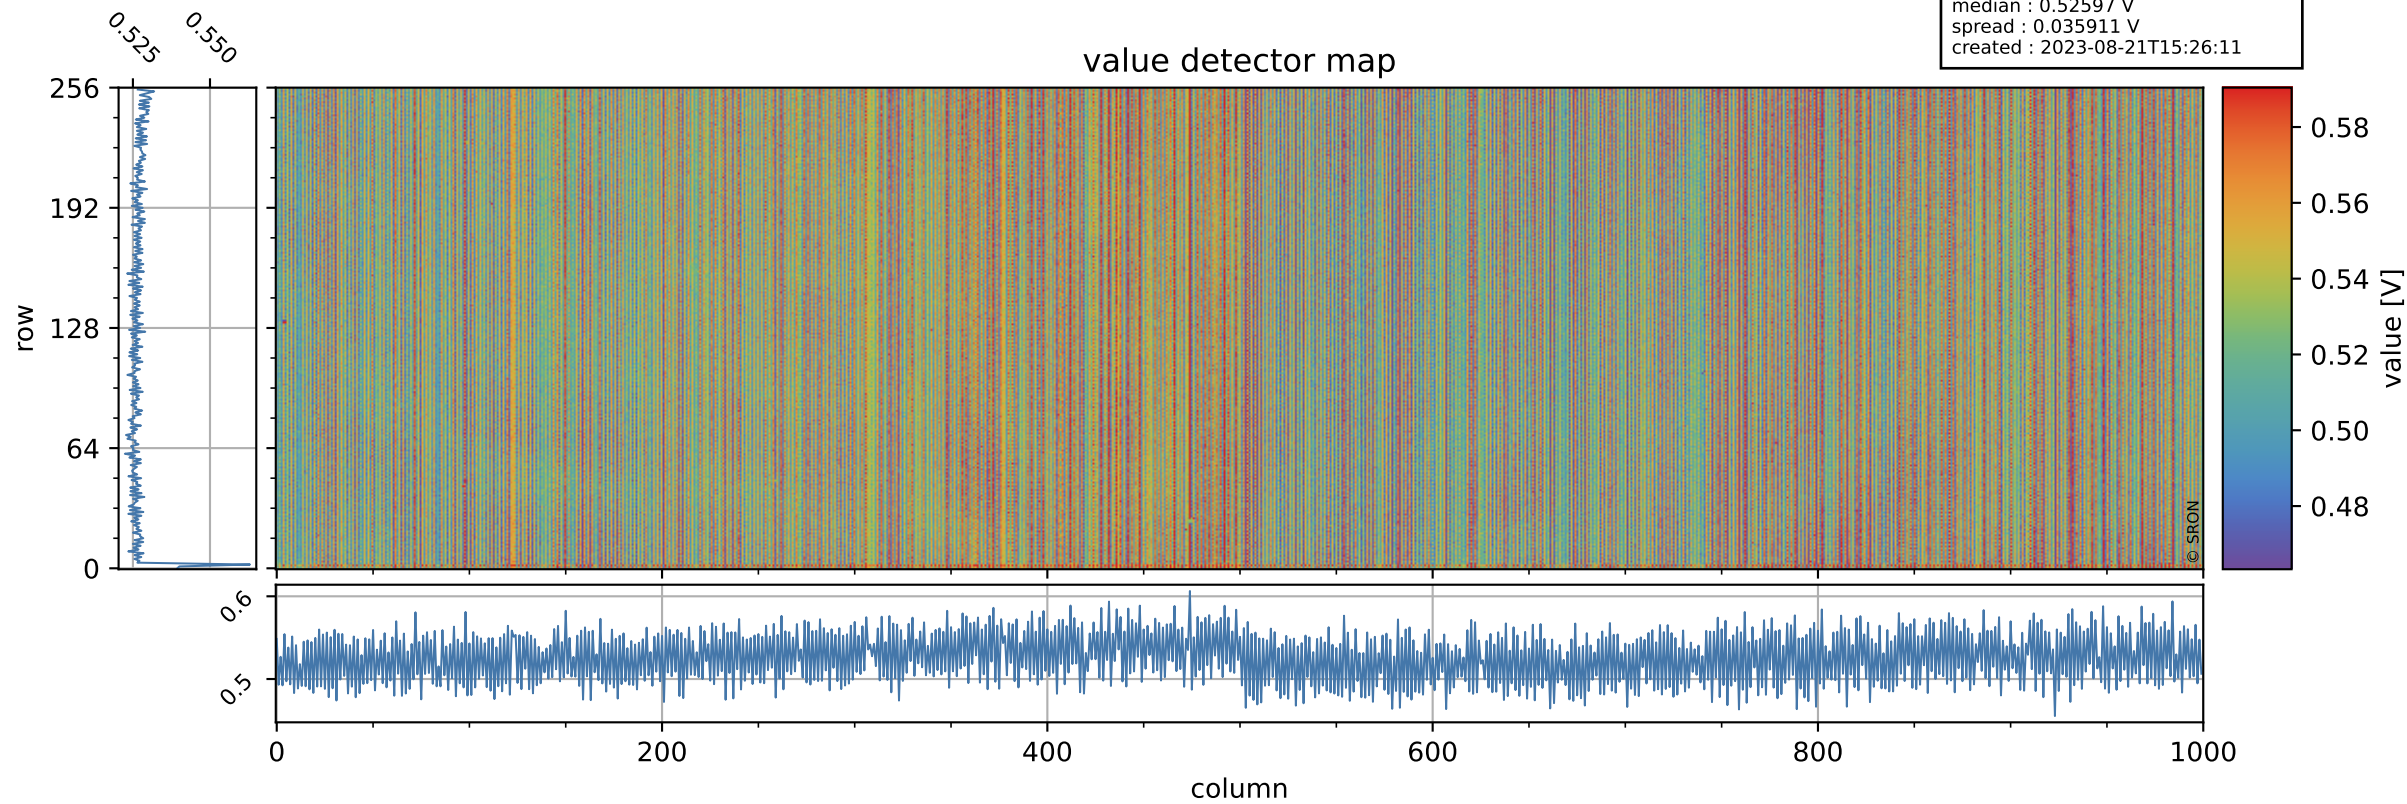

Tropomi SWIR offset (official)

orbits : 19 in [26932, 26977]
coverage : 2022-12-24 / 2022-12-27
median : 0.52597 V
spread : 0.035911 V
created : 2023-08-21T15:26:11

value detector map

Tropomi SWIR offset (official)

orbits : 19 in [26932, 26977]
coverage : 2022-12-24 / 2022-12-27
median : 28.185 μV
spread : 14.242 μV
created : 2023-08-21T15:26:11

Tropomi SWIR offset (official)

orbits : 19 in [26932, 26977]
coverage : 2022-12-24 / 2022-12-27
median : -0.040133 mV
spread : 0.409 mV
created : 2023-08-21T15:26:12

value compared with SWIR offset CKD

Tropomi SWIR offset (official) ground-tracks of Sentinel-5P

orbits : 19 in [26932, 26977]
coverage : 2022-12-24 / 2022-12-27
created : 2023-08-21T15:26:12

Tropomi SWIR offset (official)

orbits : [2827, 26977]
coverage : 2018-04-30 / 2022-12-27
created : 2023-08-21T15:26:12

trend of detector median & temperatures