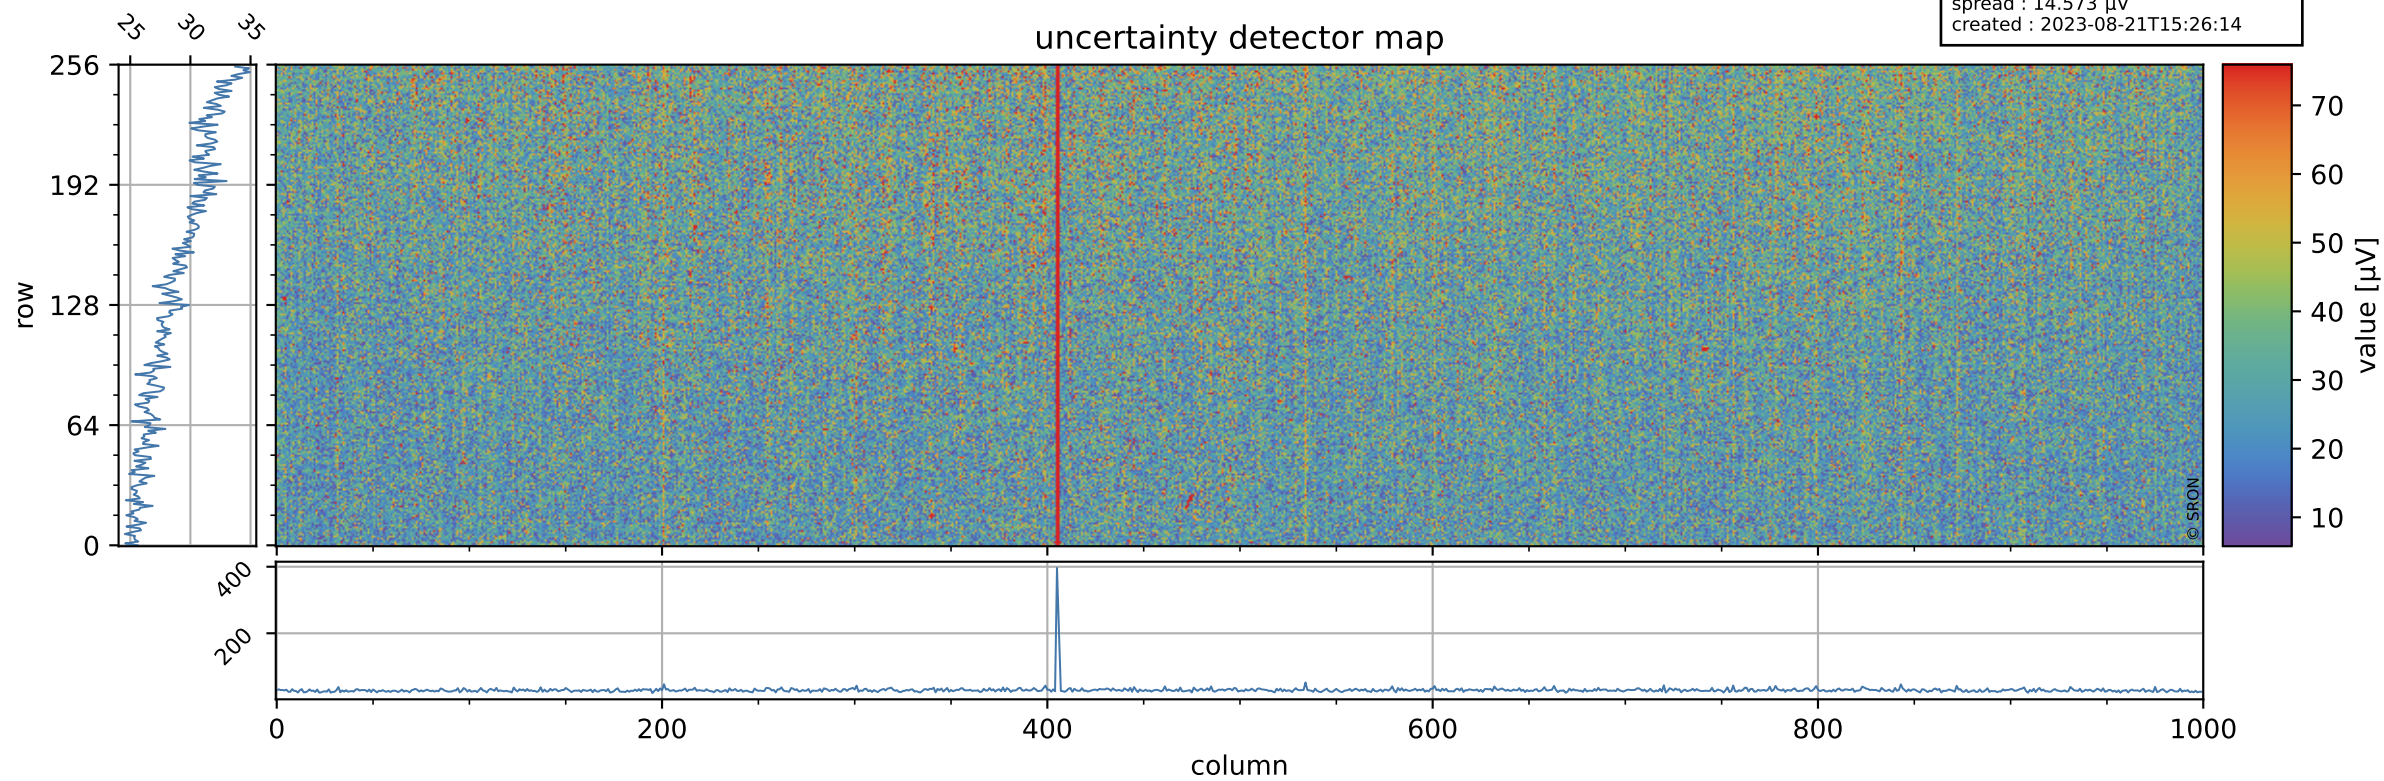

# Tropomi SWIR offset (official)

orbits : 18 in [26947, 26992]  
coverage : 2022-12-25 / 2022-12-28  
median : 0.52598 V  
spread : 0.03591 V  
created : 2023-08-21T15:26:13

## value detector map

# Tropomi SWIR offset (official)

orbits : 18 in [26947, 26992]  
coverage : 2022-12-25 / 2022-12-28  
median : 28.981  $\mu\text{V}$   
spread : 14.573  $\mu\text{V}$   
created : 2023-08-21T15:26:14

# Tropomi SWIR offset (official) ground-tracks of Sentinel-5P

orbits : 18 in [26947, 26992]  
coverage : 2022-12-25 / 2022-12-28  
created : 2023-08-21T15:26:14