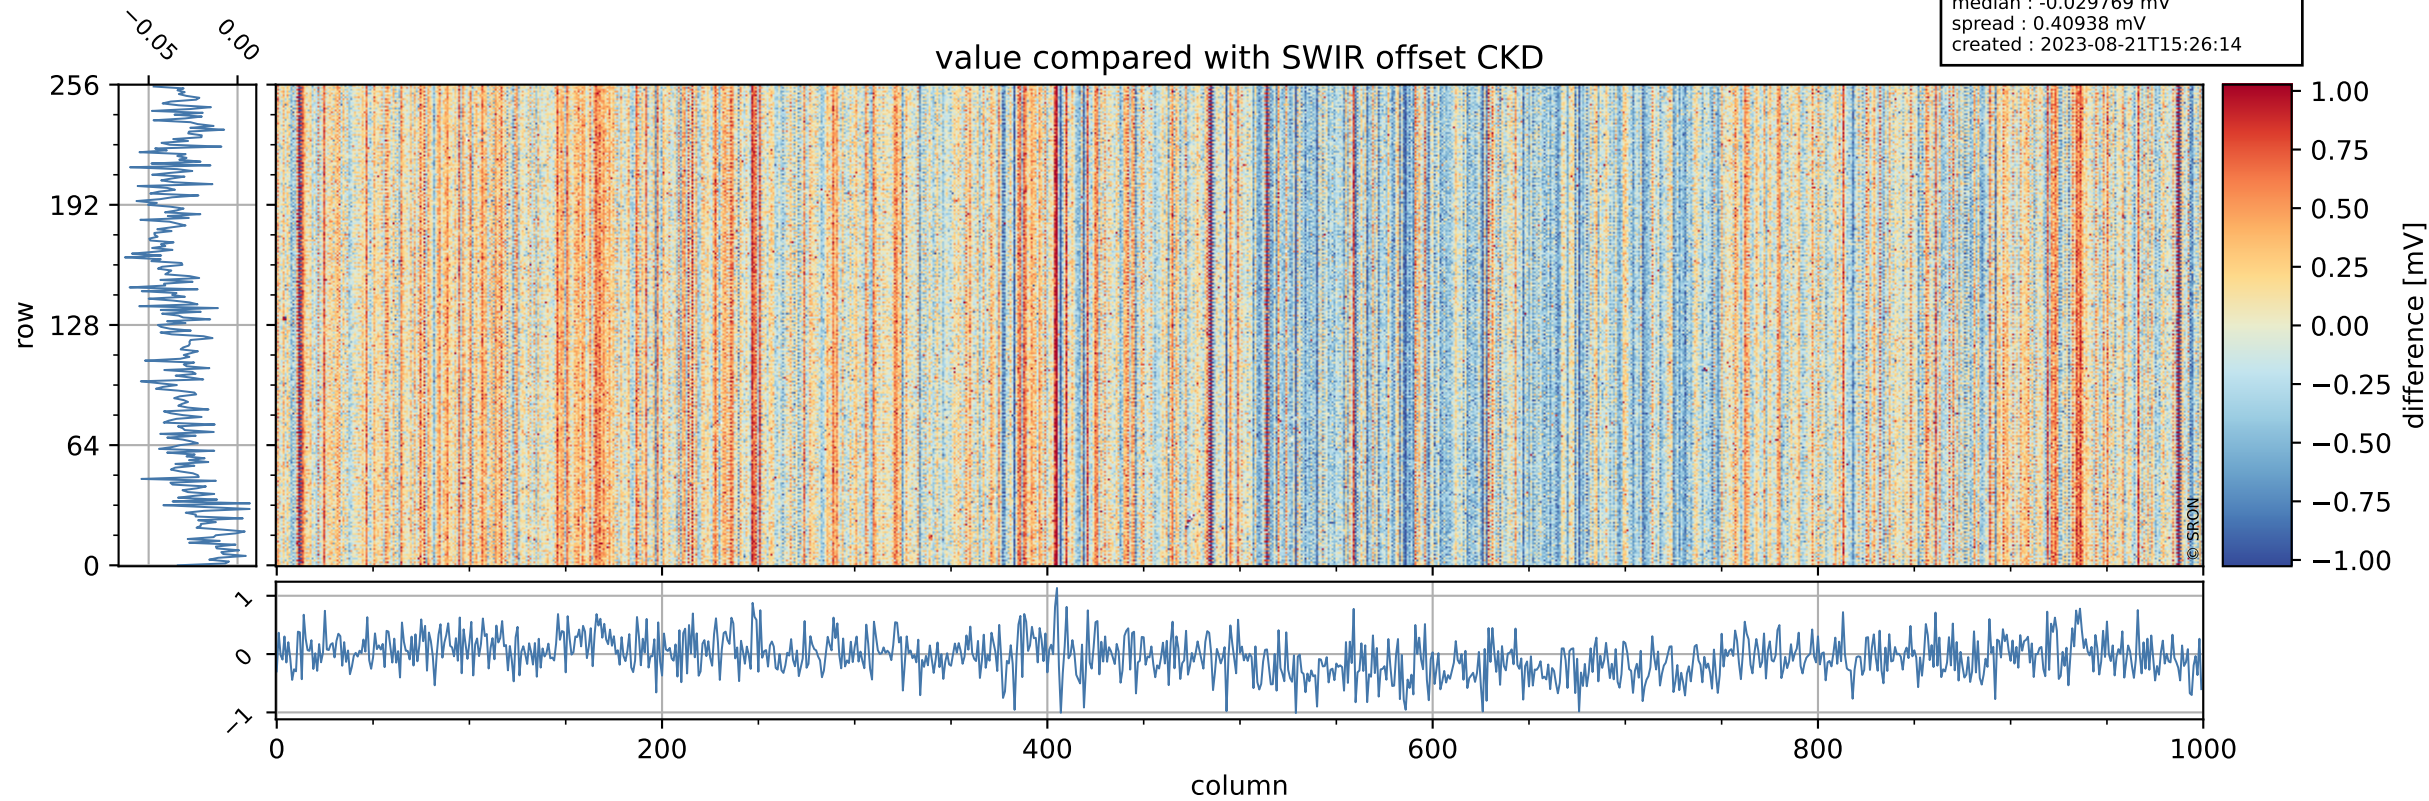

## value detector map

# Tropomi SWIR offset (official)

orbits : 18 in [26947, 26992]  
coverage : 2022-12-25 / 2022-12-28  
median : 28.981  $\mu\text{V}$   
spread : 14.573  $\mu\text{V}$   
created : 2023-08-21T15:26:14

# Tropomi SWIR offset (official)

orbits : 18 in [26947, 26992]  
coverage : 2022-12-25 / 2022-12-28  
median : -0.029769 mV  
spread : 0.40938 mV  
created : 2023-08-21T15:26:14

value compared with SWIR offset CKD

# Tropomi SWIR offset (official) ground-tracks of Sentinel-5P

orbits : 18 in [26947, 26992]  
coverage : 2022-12-25 / 2022-12-28  
created : 2023-08-21T15:26:14