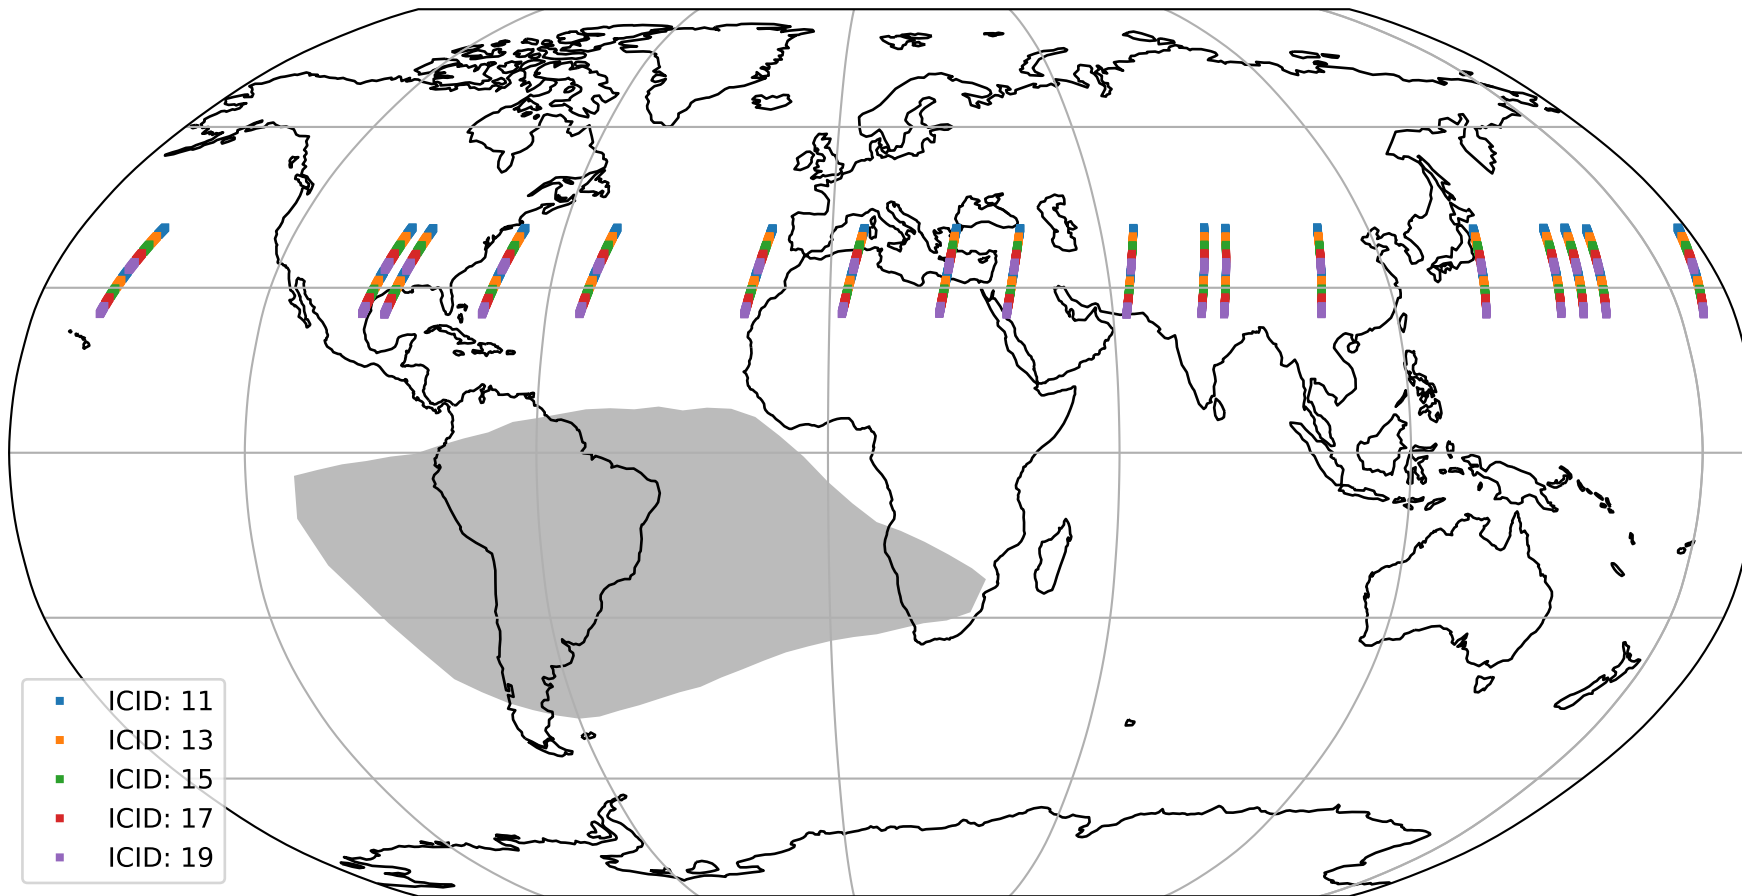

# Tropomi SWIR offset (official)

orbits : 18 in [26947, 26992]  
coverage : 2022-12-25 / 2022-12-28  
median : 28.981  $\mu\text{V}$   
spread : 14.573  $\mu\text{V}$   
created : 2023-08-21T15:26:14

# Tropomi SWIR offset (official)

orbits : 18 in [26947, 26992]  
coverage : 2022-12-25 / 2022-12-28  
median : -0.029769 mV  
spread : 0.40938 mV  
created : 2023-08-21T15:26:14

value compared with SWIR offset CKD

# Tropomi SWIR offset (official) ground-tracks of Sentinel-5P

orbits : 18 in [26947, 26992]  
coverage : 2022-12-25 / 2022-12-28  
created : 2023-08-21T15:26:14

# Tropomi SWIR offset (official)

orbits : [2827, 26992]  
coverage : 2018-04-30 / 2022-12-28  
created : 2023-08-21T15:26:14