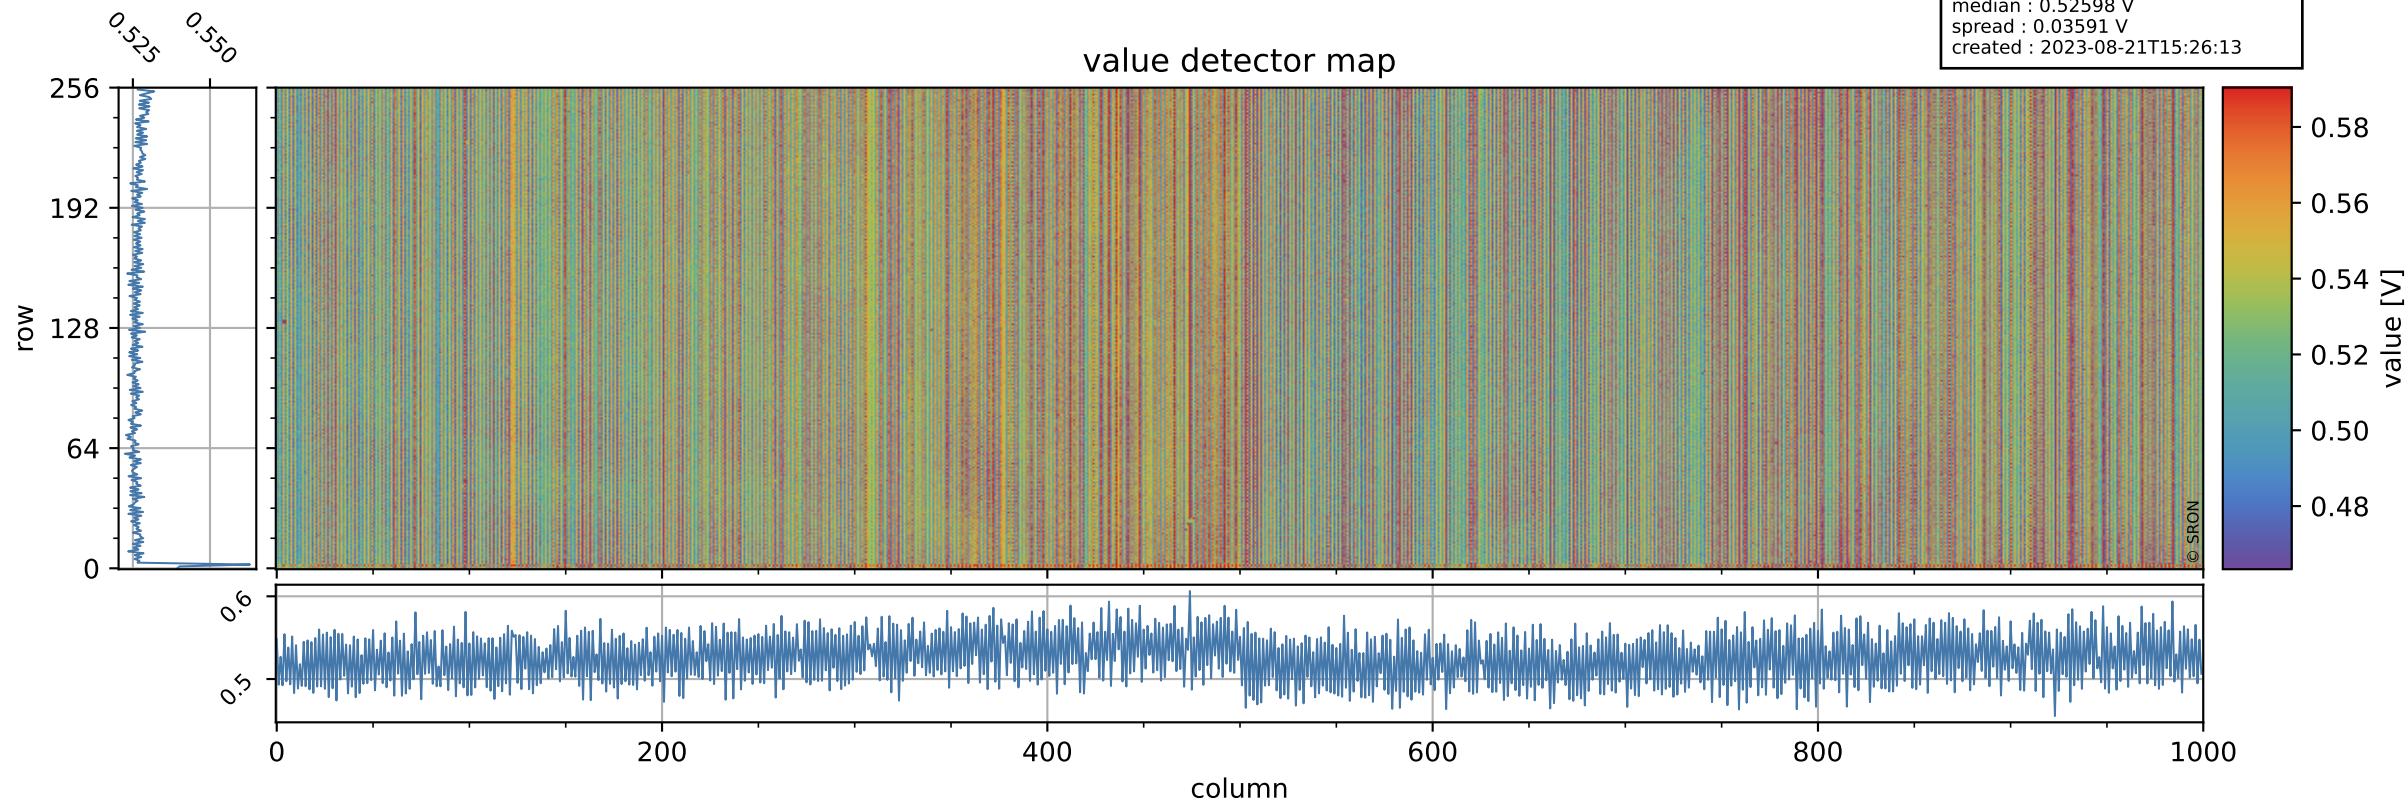

# Tropomi SWIR offset (official)

orbits : 18 in [26947, 26992]  
coverage : 2022-12-25 / 2022-12-28  
median : 0.52598 V  
spread : 0.03591 V  
created : 2023-08-21T15:26:13

## value detector map

# Tropomi SWIR offset (official)

orbits : 18 in [26947, 26992]  
coverage : 2022-12-25 / 2022-12-28  
median : 28.981  $\mu\text{V}$   
spread : 14.573  $\mu\text{V}$   
created : 2023-08-21T15:26:14

# Tropomi SWIR offset (official) ground-tracks of Sentinel-5P

orbits : 18 in [26947, 26992]  
coverage : 2022-12-25 / 2022-12-28  
created : 2023-08-21T15:26:14