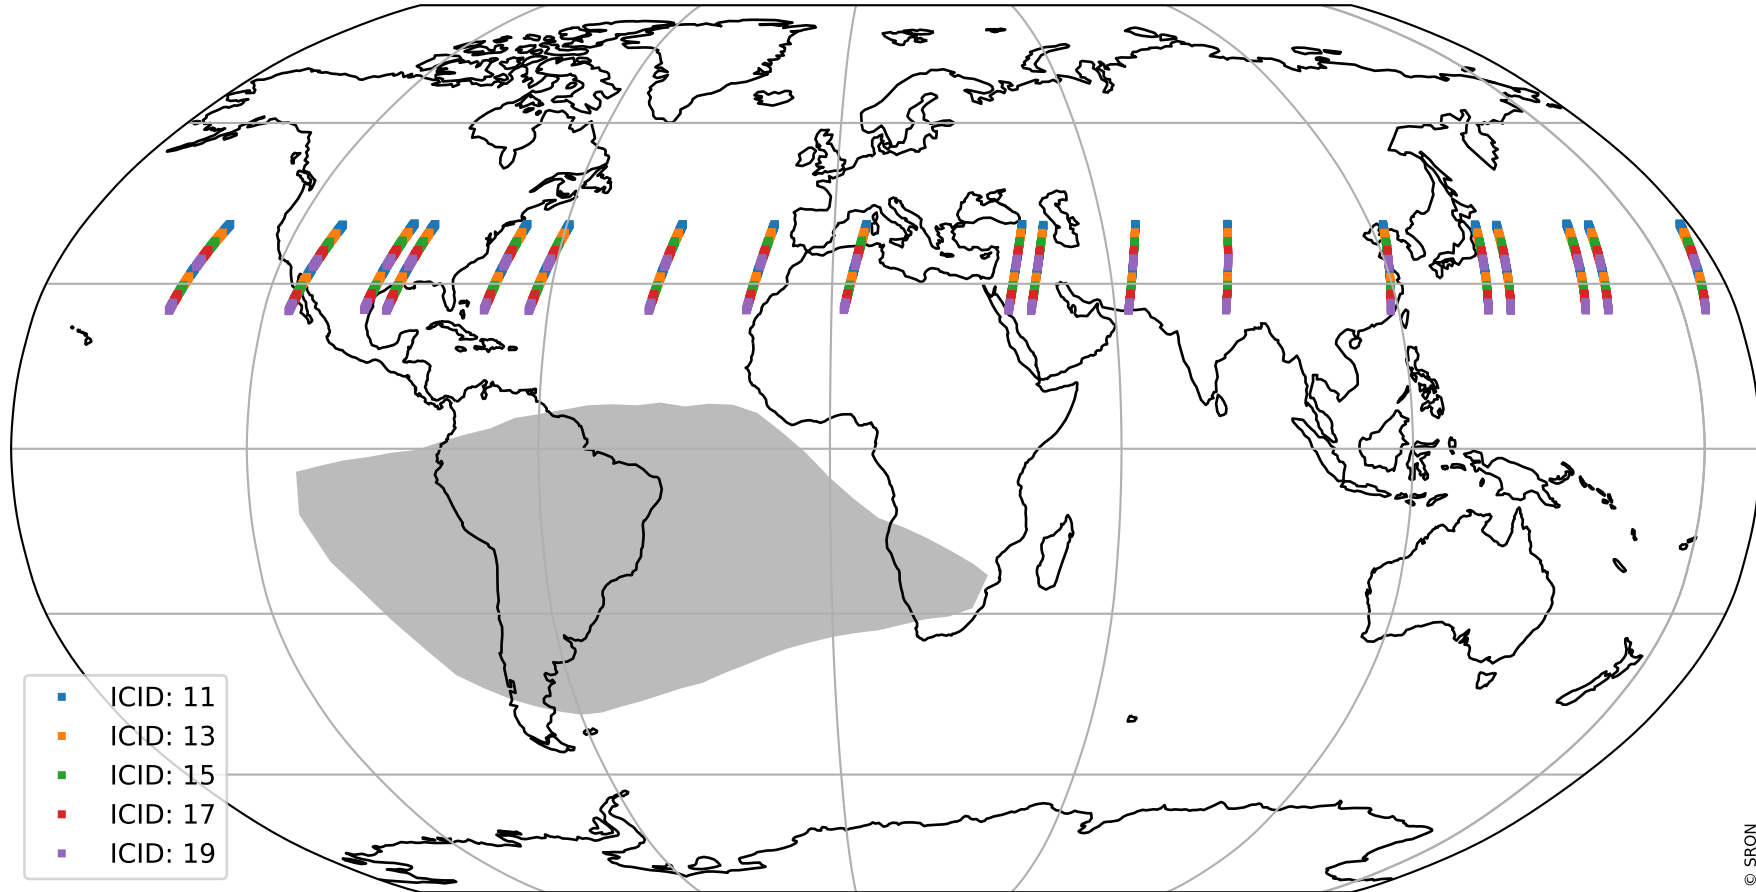

# Tropomi SWIR offset (official)

orbits : 19 in [26962, 27007]  
coverage : 2022-12-26 / 2022-12-29  
median : 28.238  $\mu\text{V}$   
spread : 14.302  $\mu\text{V}$   
created : 2023-08-21T15:26:16

# Tropomi SWIR offset (official)

orbits : 19 in [26962, 27007]  
coverage : 2022-12-26 / 2022-12-29  
median : -0.020696 mV  
spread : 0.40942 mV  
created : 2023-08-21T15:26:16

value compared with SWIR offset CKD

# Tropomi SWIR offset (official) ground-tracks of Sentinel-5P

orbits : 19 in [26962, 27007]  
coverage : 2022-12-26 / 2022-12-29  
created : 2023-08-21T15:26:16

# Tropomi SWIR offset (official)

orbits : [2827, 27007]  
coverage : 2018-04-30 / 2022-12-29  
created : 2023-08-21T15:26:17