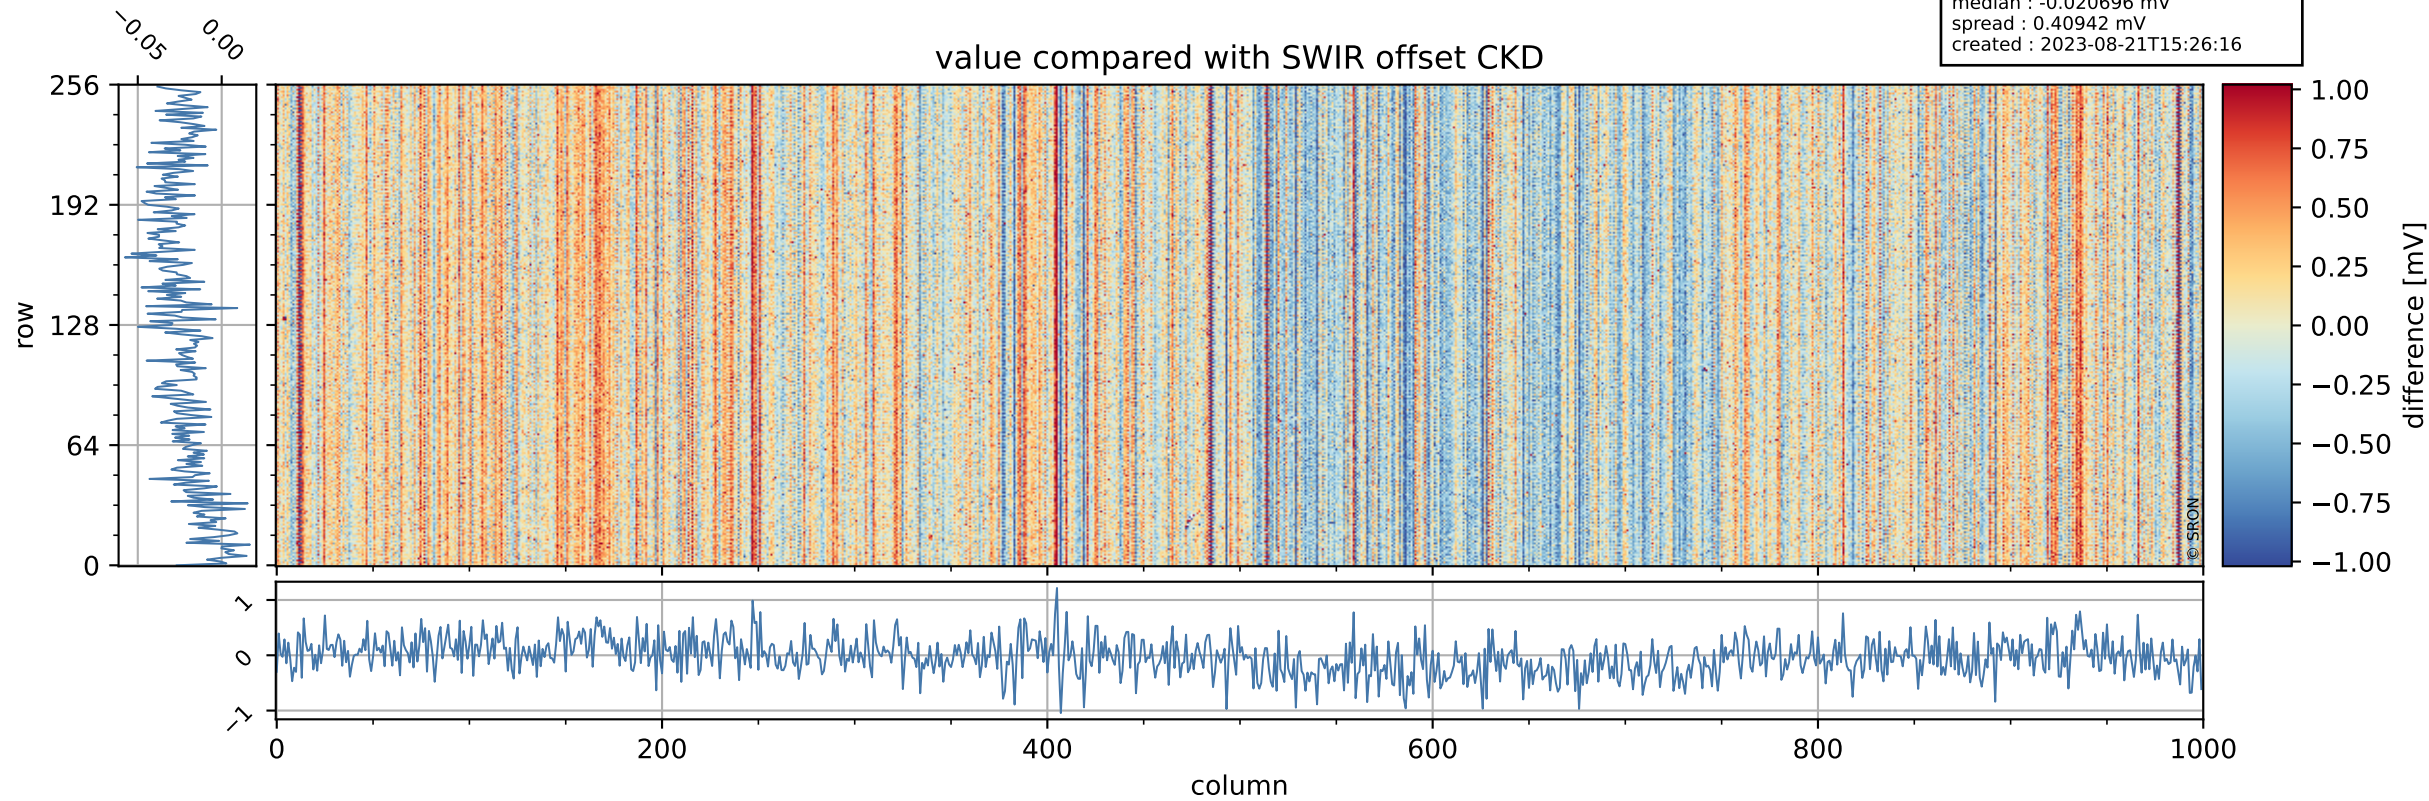

## value detector map

# Tropomi SWIR offset (official)

orbits : 19 in [26962, 27007]  
coverage : 2022-12-26 / 2022-12-29  
median : 28.238  $\mu\text{V}$   
spread : 14.302  $\mu\text{V}$   
created : 2023-08-21T15:26:16

# Tropomi SWIR offset (official)

orbits : 19 in [26962, 27007]  
coverage : 2022-12-26 / 2022-12-29  
median : -0.020696 mV  
spread : 0.40942 mV  
created : 2023-08-21T15:26:16

value compared with SWIR offset CKD

# Tropomi SWIR offset (official) ground-tracks of Sentinel-5P

orbits : 19 in [26962, 27007]  
coverage : 2022-12-26 / 2022-12-29  
created : 2023-08-21T15:26:16