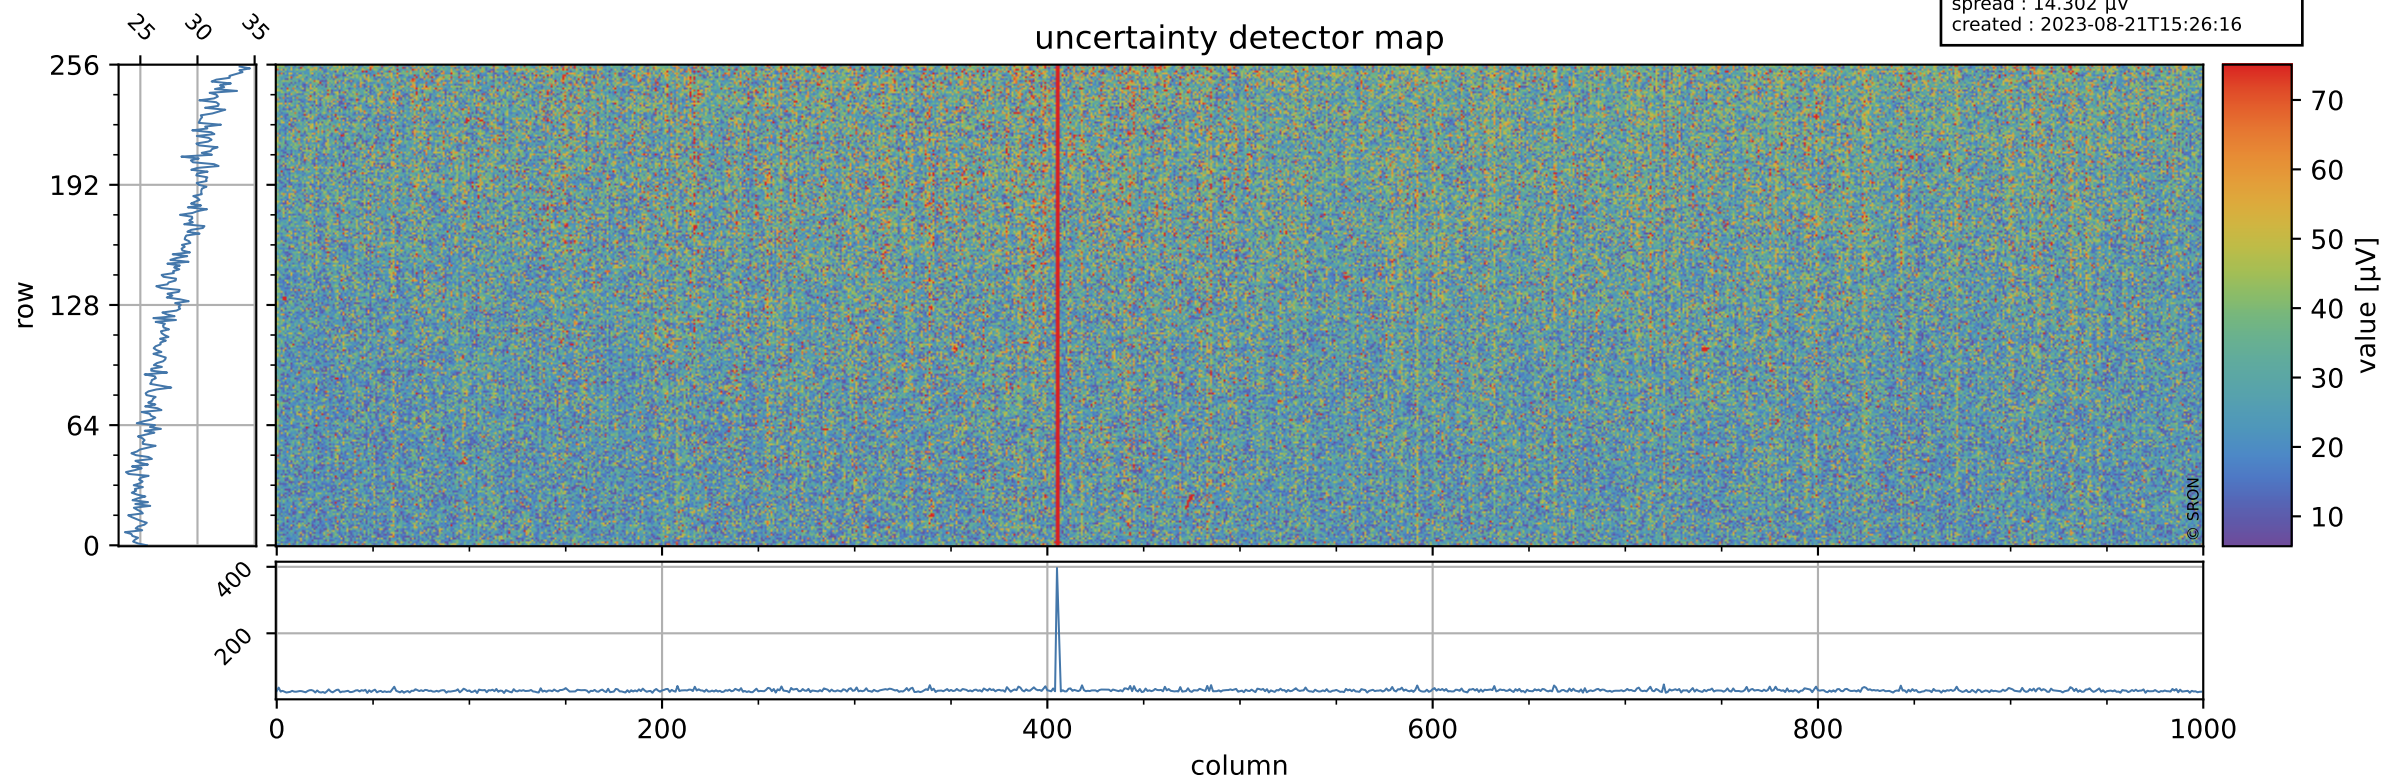

# Tropomi SWIR offset (official)

orbits : 19 in [26962, 27007]  
coverage : 2022-12-26 / 2022-12-29  
median : 0.52599 V  
spread : 0.035907 V  
created : 2023-08-21T15:26:15

## value detector map

# Tropomi SWIR offset (official)

orbits : 19 in [26962, 27007]  
coverage : 2022-12-26 / 2022-12-29  
median : 28.238  $\mu\text{V}$   
spread : 14.302  $\mu\text{V}$   
created : 2023-08-21T15:26:16

# Tropomi SWIR offset (official) ground-tracks of Sentinel-5P

orbits : 19 in [26962, 27007]  
coverage : 2022-12-26 / 2022-12-29  
created : 2023-08-21T15:26:16