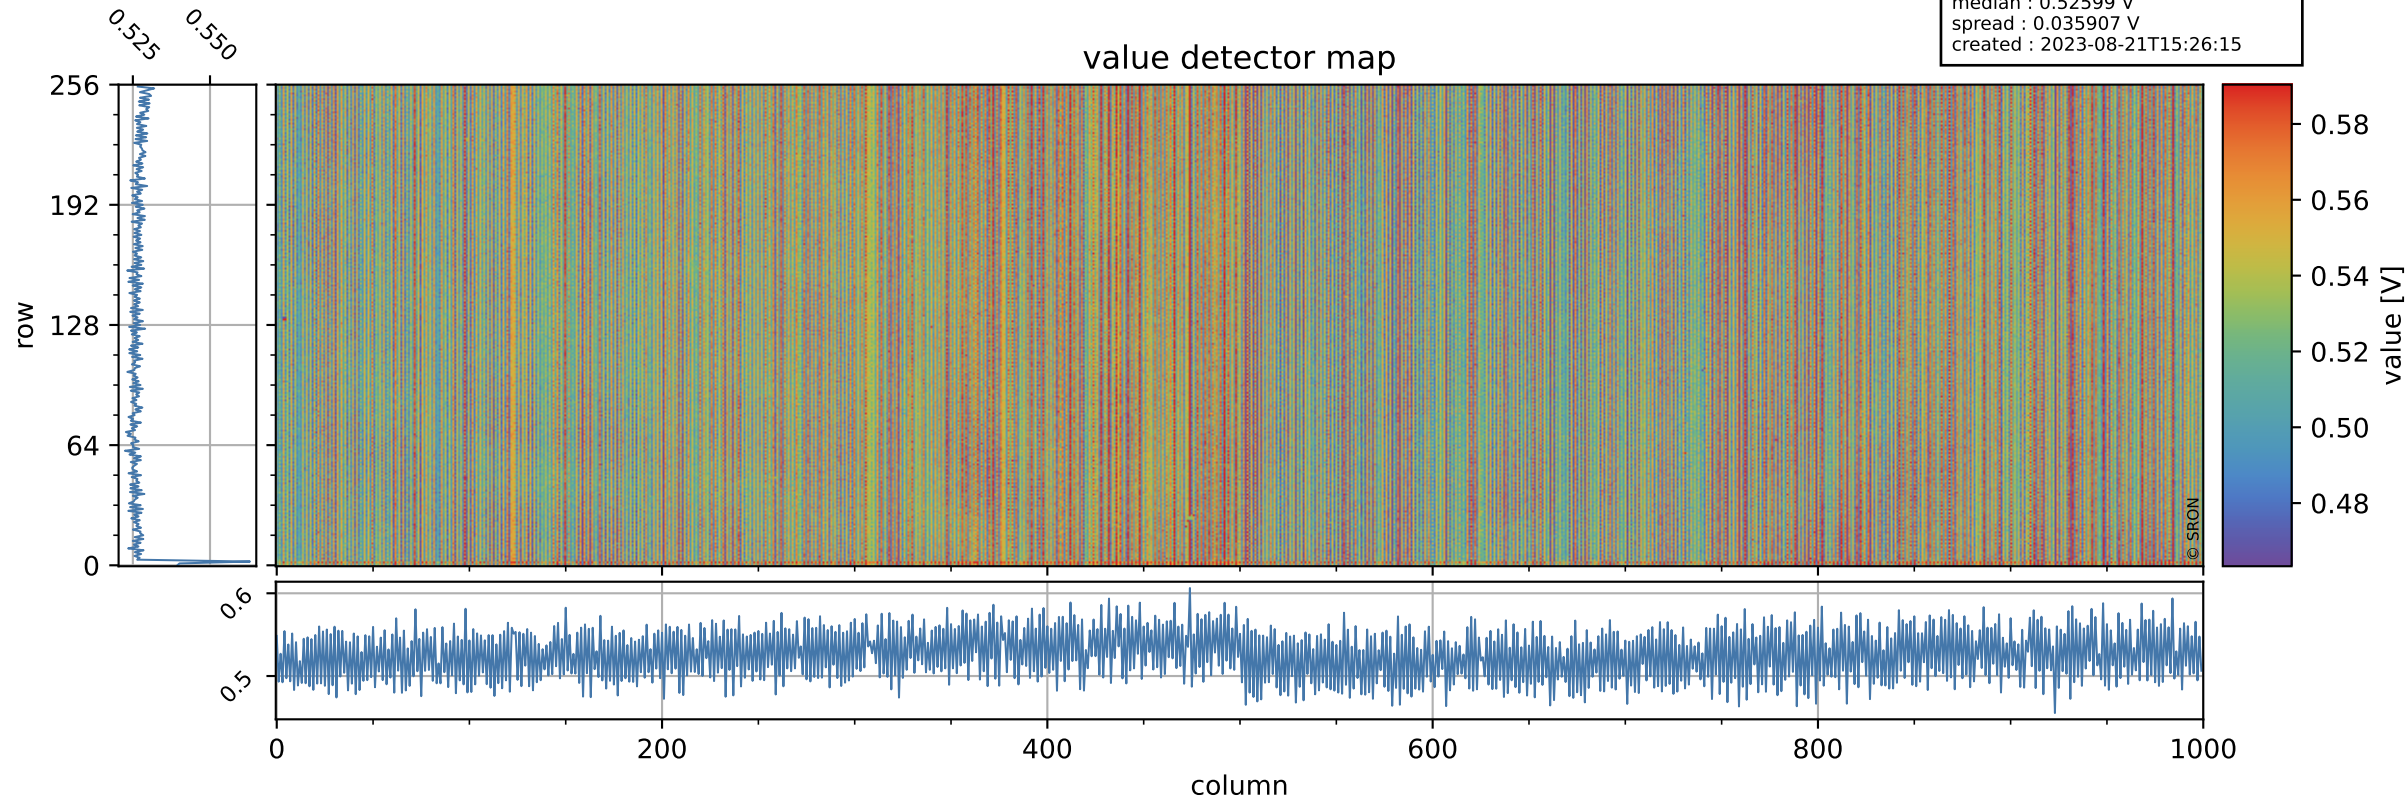

# Tropomi SWIR offset (official)

orbits : 19 in [26962, 27007]  
coverage : 2022-12-26 / 2022-12-29  
median : 0.52599 V  
spread : 0.035907 V  
created : 2023-08-21T15:26:15

## value detector map

# Tropomi SWIR offset (official)

orbits : 19 in [26962, 27007]  
coverage : 2022-12-26 / 2022-12-29  
median : 28.238  $\mu\text{V}$   
spread : 14.302  $\mu\text{V}$   
created : 2023-08-21T15:26:16

# Tropomi SWIR offset (official) ground-tracks of Sentinel-5P

orbits : 19 in [26962, 27007]  
coverage : 2022-12-26 / 2022-12-29  
created : 2023-08-21T15:26:16