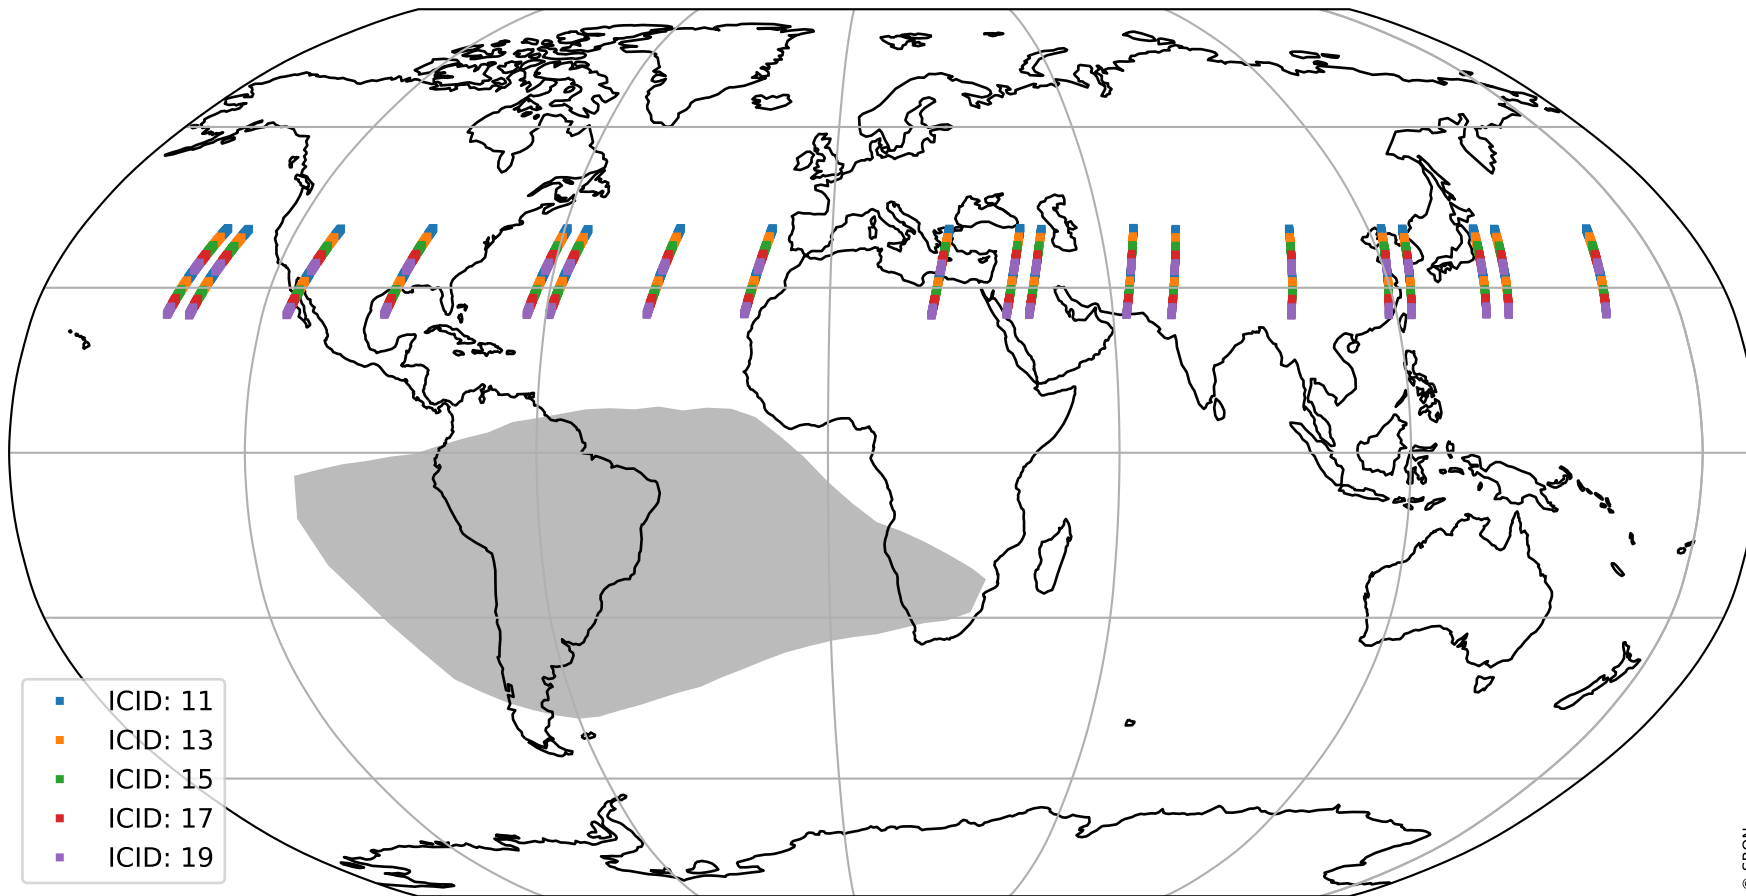

Tropomi SWIR offset (official)

orbits : 19 in [26977, 27022]
coverage : 2022-12-28 / 2022-12-31
median : 0.52599 V
spread : 0.035908 V
created : 2023-08-21T15:26:18

value detector map

Tropomi SWIR offset (official)

orbits : 19 in [26977, 27022]
coverage : 2022-12-28 / 2022-12-31
median : 28.286 μV
spread : 14.367 μV
created : 2023-08-21T15:26:18

Tropomi SWIR offset (official)

orbits : 19 in [26977, 27022]
coverage : 2022-12-28 / 2022-12-31
median : -0.02106 mV
spread : 0.41145 mV
created : 2023-08-21T15:26:18

value compared with SWIR offset CKD

Tropomi SWIR offset (official) ground-tracks of Sentinel-5P

orbits : 19 in [26977, 27022]
coverage : 2022-12-28 / 2022-12-31
created : 2023-08-21T15:26:19

Tropomi SWIR offset (official)

orbits : [2827, 27022]
coverage : 2018-04-30 / 2022-12-31
created : 2023-08-21T15:26:19

trend of detector median & temperatures