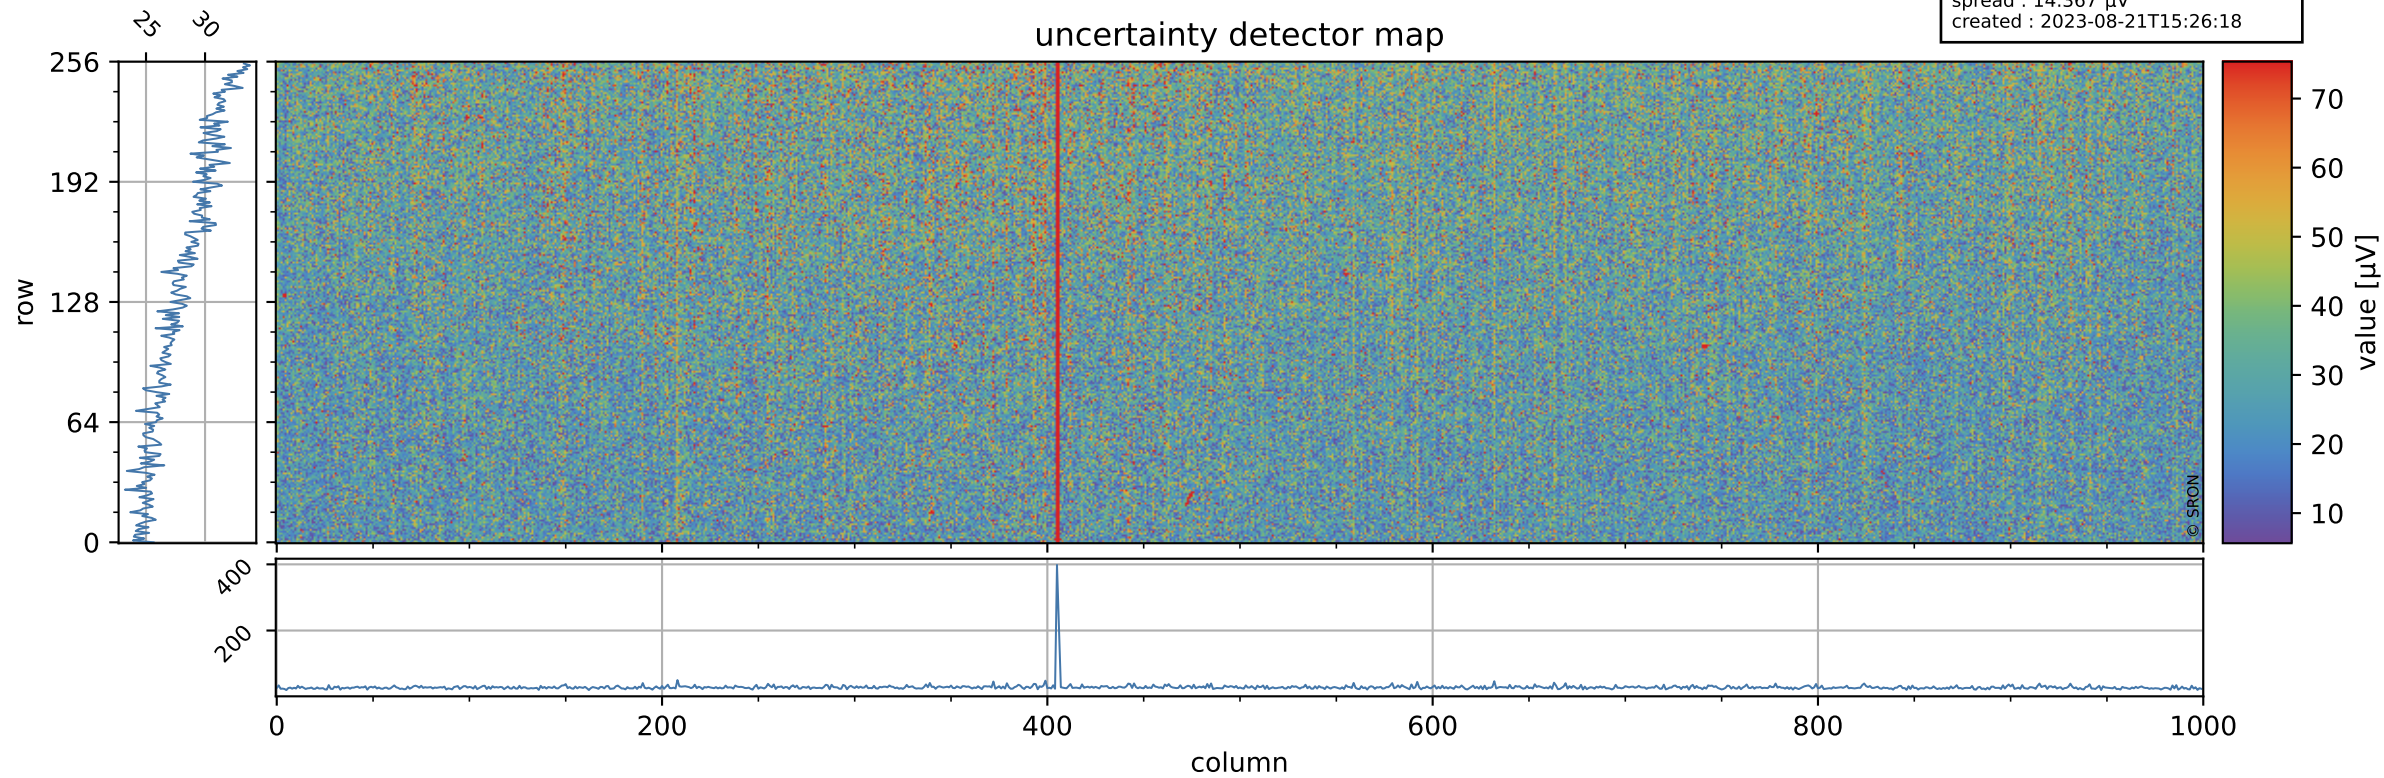

Tropomi SWIR offset (official)

orbits : 19 in [26977, 27022]
coverage : 2022-12-28 / 2022-12-31
median : 0.52599 V
spread : 0.035908 V
created : 2023-08-21T15:26:18

value detector map

Tropomi SWIR offset (official)

orbits : 19 in [26977, 27022]
coverage : 2022-12-28 / 2022-12-31
median : 28.286 μV
spread : 14.367 μV
created : 2023-08-21T15:26:18

Tropomi SWIR offset (official)

orbits : 19 in [26977, 27022]
coverage : 2022-12-28 / 2022-12-31
median : -0.02106 mV
spread : 0.41145 mV
created : 2023-08-21T15:26:18

value compared with SWIR offset CKD

Tropomi SWIR offset (official) ground-tracks of Sentinel-5P

orbits : 19 in [26977, 27022]
coverage : 2022-12-28 / 2022-12-31
created : 2023-08-21T15:26:19

Tropomi SWIR offset (official)

orbits : [2827, 27022]
coverage : 2018-04-30 / 2022-12-31
created : 2023-08-21T15:26:19

trend of detector median & temperatures