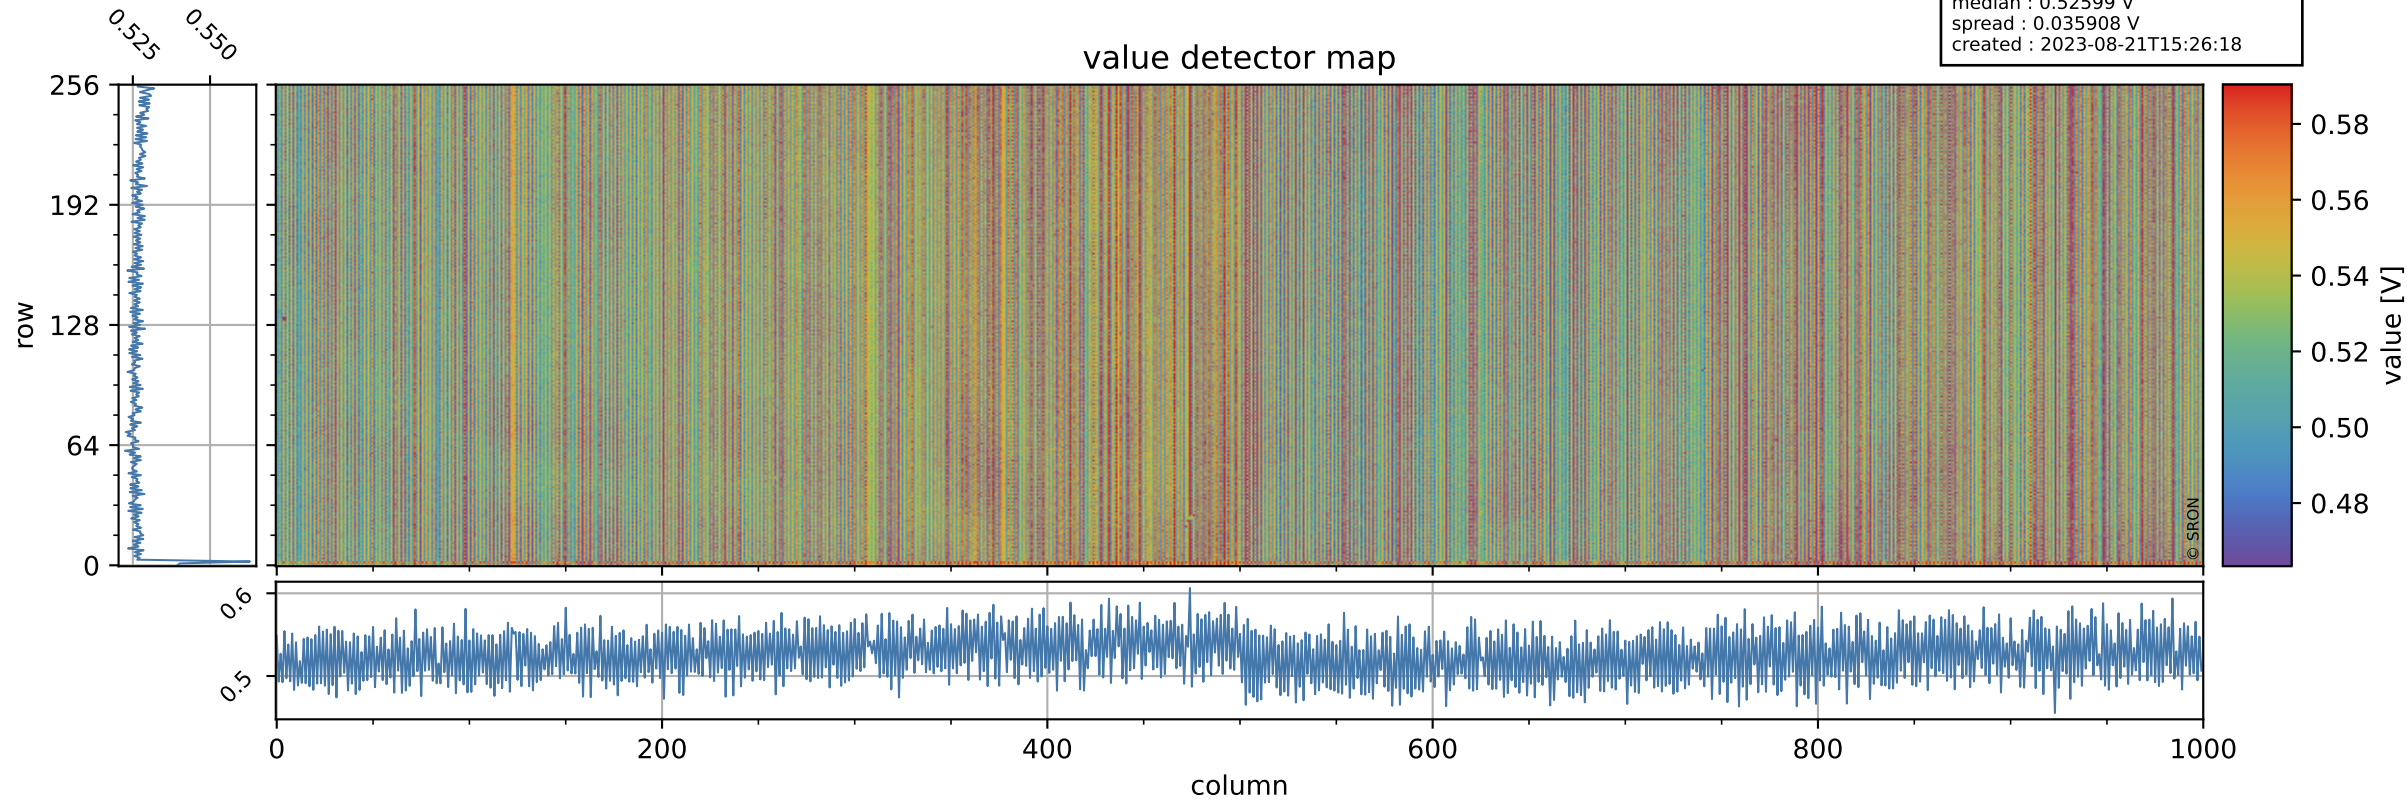

Tropomi SWIR offset (official)

orbits : 19 in [26977, 27022]
coverage : 2022-12-28 / 2022-12-31
median : 0.52599 V
spread : 0.035908 V
created : 2023-08-21T15:26:18

value detector map

Tropomi SWIR offset (official)

orbits : 19 in [26977, 27022]
coverage : 2022-12-28 / 2022-12-31
median : 28.286 μV
spread : 14.367 μV
created : 2023-08-21T15:26:18

Tropomi SWIR offset (official)

orbits : 19 in [26977, 27022]
coverage : 2022-12-28 / 2022-12-31
median : -0.02106 mV
spread : 0.41145 mV
created : 2023-08-21T15:26:18

value compared with SWIR offset CKD

Tropomi SWIR offset (official) ground-tracks of Sentinel-5P

orbits : 19 in [26977, 27022]
coverage : 2022-12-28 / 2022-12-31
created : 2023-08-21T15:26:19

Tropomi SWIR offset (official)

orbits : [2827, 27022]
coverage : 2018-04-30 / 2022-12-31
created : 2023-08-21T15:26:19

trend of detector median & temperatures