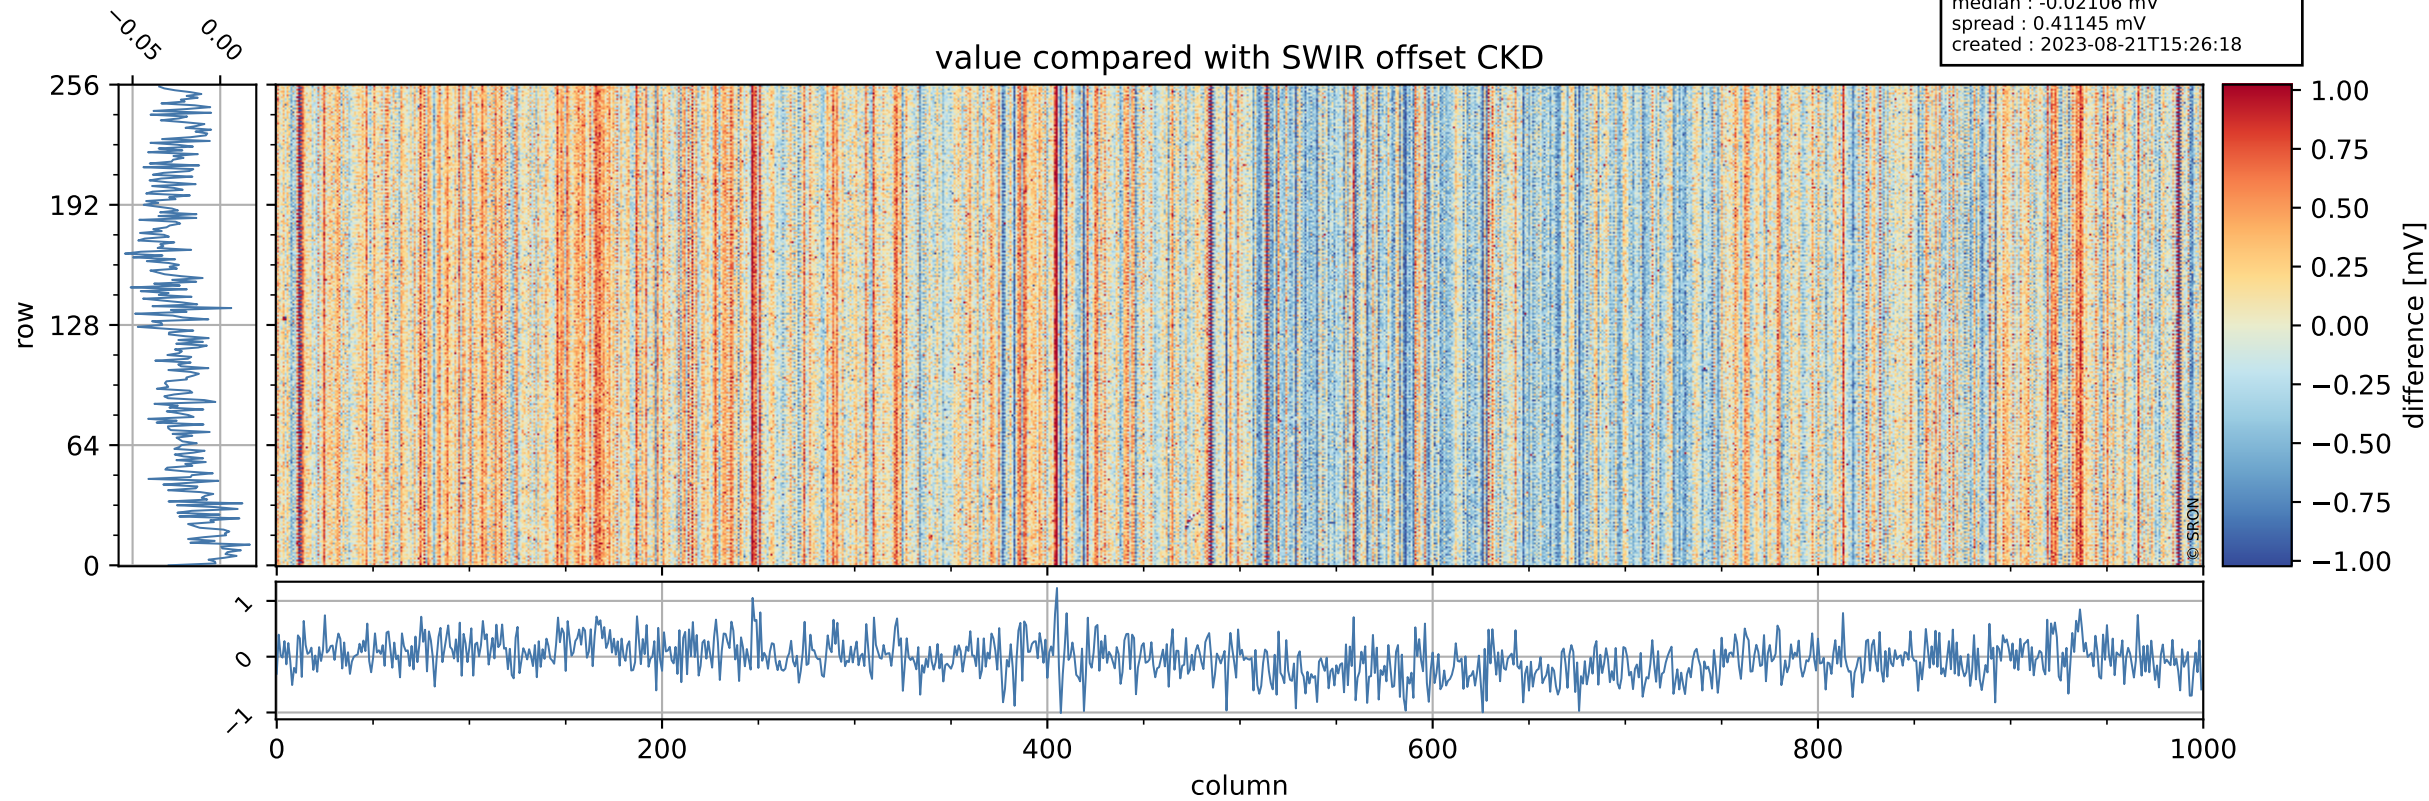

Tropomi SWIR offset (official)

orbits : 19 in [26977, 27022]
coverage : 2022-12-28 / 2022-12-31
median : 0.52599 V
spread : 0.035908 V
created : 2023-08-21T15:26:18

value detector map

Tropomi SWIR offset (official)

orbits : 19 in [26977, 27022]
coverage : 2022-12-28 / 2022-12-31
median : 28.286 μV
spread : 14.367 μV
created : 2023-08-21T15:26:18

Tropomi SWIR offset (official)

orbits : 19 in [26977, 27022]
coverage : 2022-12-28 / 2022-12-31
median : -0.02106 mV
spread : 0.41145 mV
created : 2023-08-21T15:26:18

value compared with SWIR offset CKD

Tropomi SWIR offset (official) ground-tracks of Sentinel-5P

orbits : 19 in [26977, 27022]
coverage : 2022-12-28 / 2022-12-31
created : 2023-08-21T15:26:19

Tropomi SWIR offset (official)

orbits : [2827, 27022]
coverage : 2018-04-30 / 2022-12-31
created : 2023-08-21T15:26:19

trend of detector median & temperatures