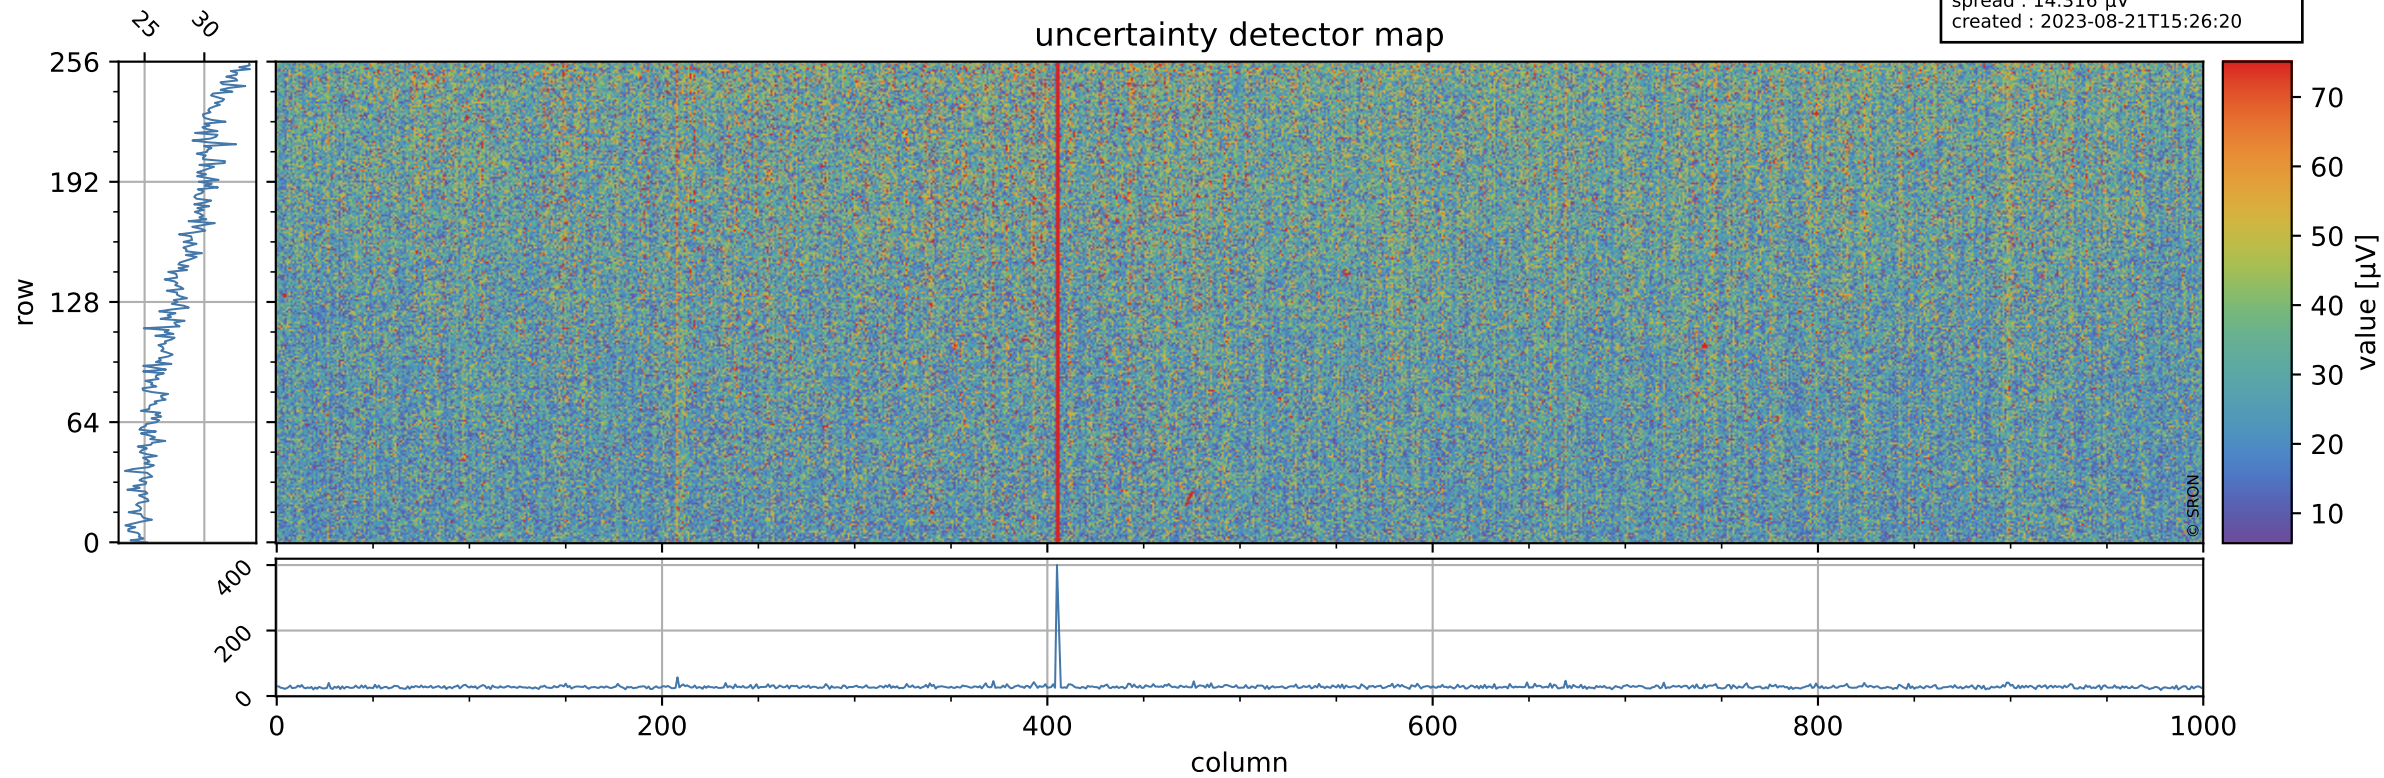

Tropomi SWIR offset (official)

orbits : 20 in [26992, 27037]
coverage : 2022-12-29 / 2023-01-01
median : 0.52599 V
spread : 0.03591 V
created : 2023-08-21T15:26:20

value detector map

Tropomi SWIR offset (official)

orbits : 20 in [26992, 27037]
coverage : 2022-12-29 / 2023-01-01
median : 28.129 μV
spread : 14.316 μV
created : 2023-08-21T15:26:20

Tropomi SWIR offset (official)

orbits : 20 in [26992, 27037]
coverage : 2022-12-29 / 2023-01-01
median : -0.021889 mV
spread : 0.41213 mV
created : 2023-08-21T15:26:21

value compared with SWIR offset CKD

Tropomi SWIR offset (official) ground-tracks of Sentinel-5P

orbits : 20 in [26992, 27037]
coverage : 2022-12-29 / 2023-01-01
created : 2023-08-21T15:26:21

Tropomi SWIR offset (official)

orbits : [2827, 27037]
coverage : 2018-04-30 / 2023-01-01
created : 2023-08-21T15:26:21

trend of detector median & temperatures