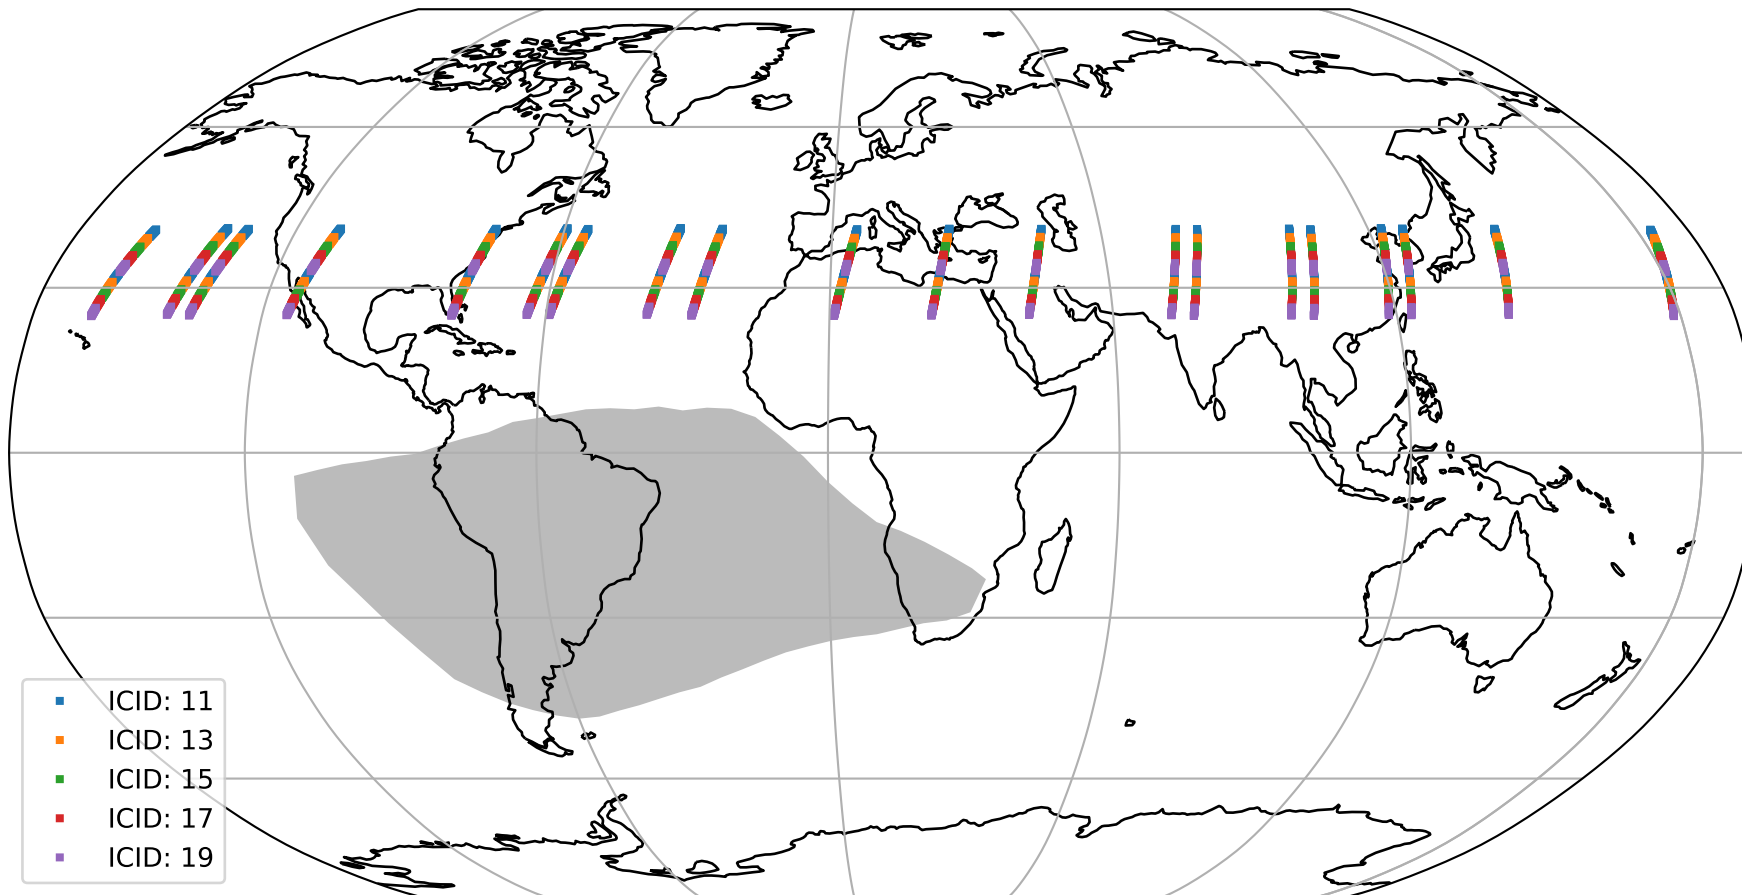

Tropomi SWIR offset (official)

orbits : 20 in [26992, 27037]
coverage : 2022-12-29 / 2023-01-01
median : 0.52599 V
spread : 0.03591 V
created : 2023-08-21T15:26:20

value detector map

Tropomi SWIR offset (official)

orbits : 20 in [26992, 27037]
coverage : 2022-12-29 / 2023-01-01
median : 28.129 μV
spread : 14.316 μV
created : 2023-08-21T15:26:20

Tropomi SWIR offset (official)

orbits : 20 in [26992, 27037]
coverage : 2022-12-29 / 2023-01-01
median : -0.021889 mV
spread : 0.41213 mV
created : 2023-08-21T15:26:21

value compared with SWIR offset CKD

Tropomi SWIR offset (official) ground-tracks of Sentinel-5P

orbits : 20 in [26992, 27037]
coverage : 2022-12-29 / 2023-01-01
created : 2023-08-21T15:26:21

Tropomi SWIR offset (official)

orbits : [2827, 27037]
coverage : 2018-04-30 / 2023-01-01
created : 2023-08-21T15:26:21

trend of detector median & temperatures