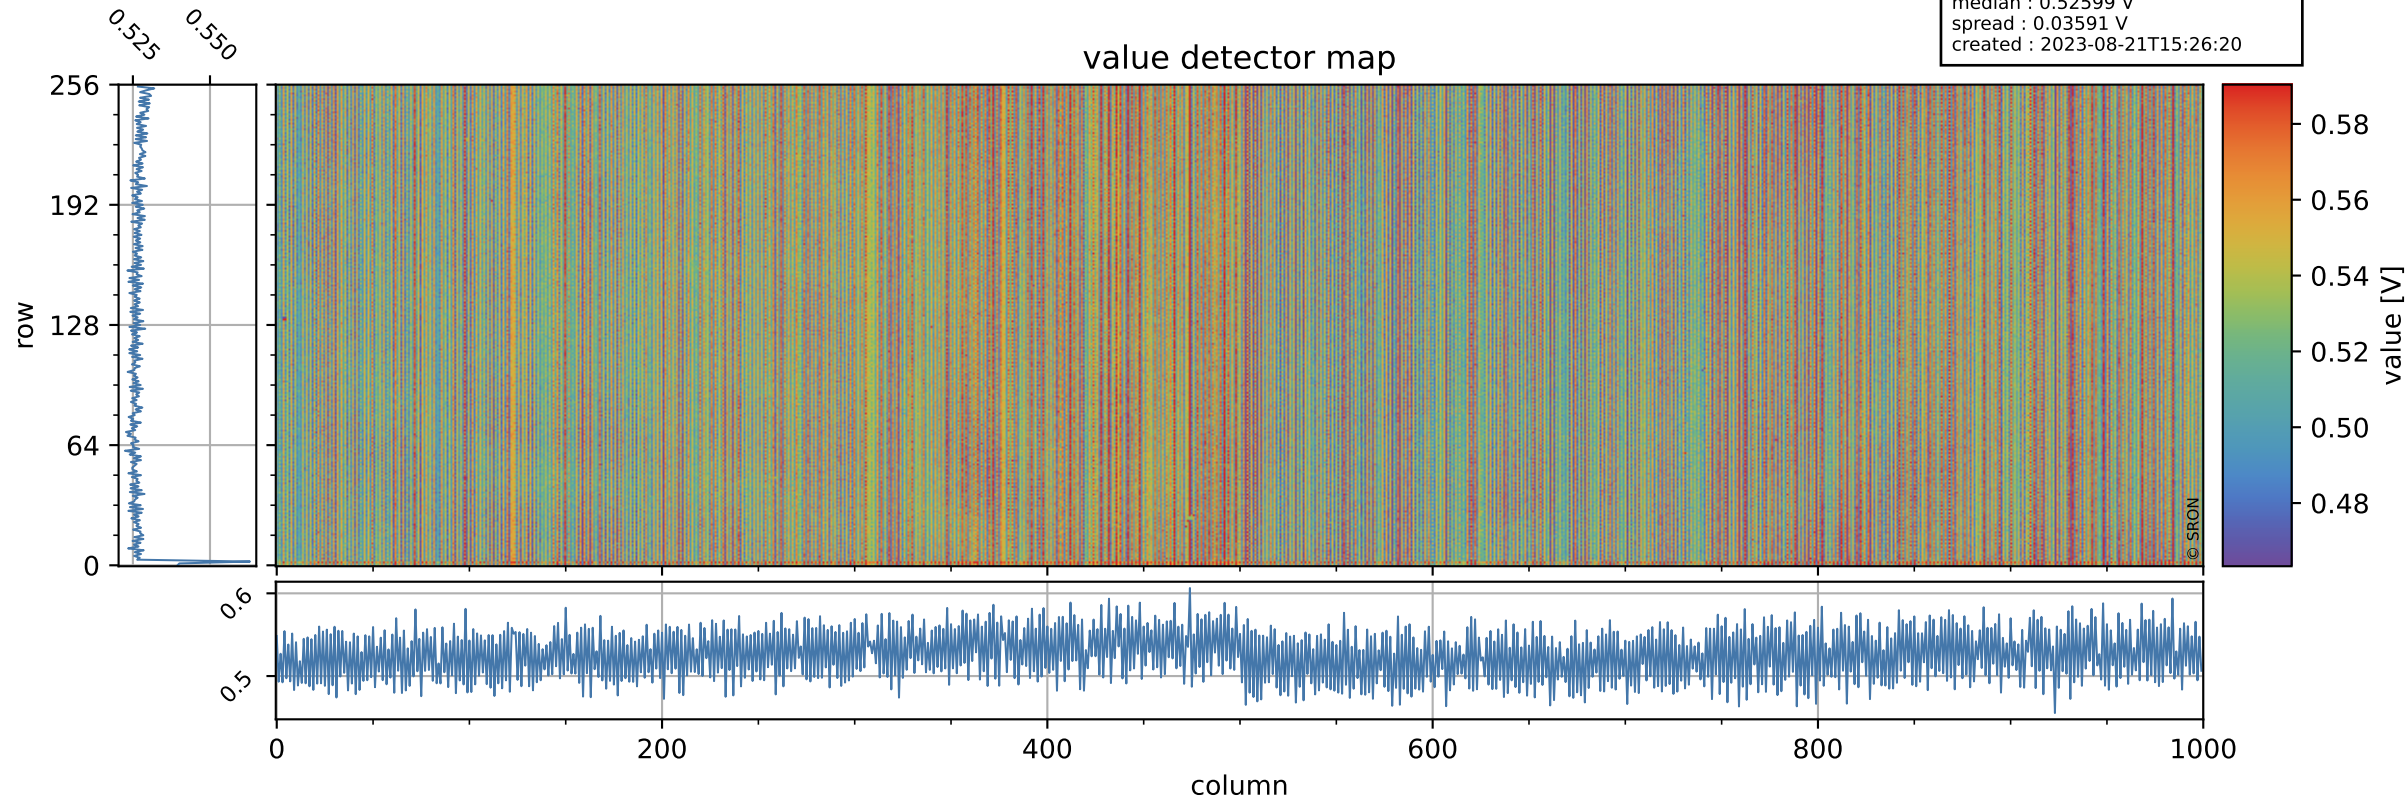

Tropomi SWIR offset (official)

orbits : 20 in [26992, 27037]
coverage : 2022-12-29 / 2023-01-01
median : 0.52599 V
spread : 0.03591 V
created : 2023-08-21T15:26:20

value detector map

Tropomi SWIR offset (official)

orbits : 20 in [26992, 27037]
coverage : 2022-12-29 / 2023-01-01
median : 28.129 μV
spread : 14.316 μV
created : 2023-08-21T15:26:20

Tropomi SWIR offset (official)

orbits : 20 in [26992, 27037]
coverage : 2022-12-29 / 2023-01-01
median : -0.021889 mV
spread : 0.41213 mV
created : 2023-08-21T15:26:21

value compared with SWIR offset CKD

Tropomi SWIR offset (official) ground-tracks of Sentinel-5P

orbits : 20 in [26992, 27037]
coverage : 2022-12-29 / 2023-01-01
created : 2023-08-21T15:26:21

Tropomi SWIR offset (official)

orbits : [2827, 27037]
coverage : 2018-04-30 / 2023-01-01
created : 2023-08-21T15:26:21

trend of detector median & temperatures