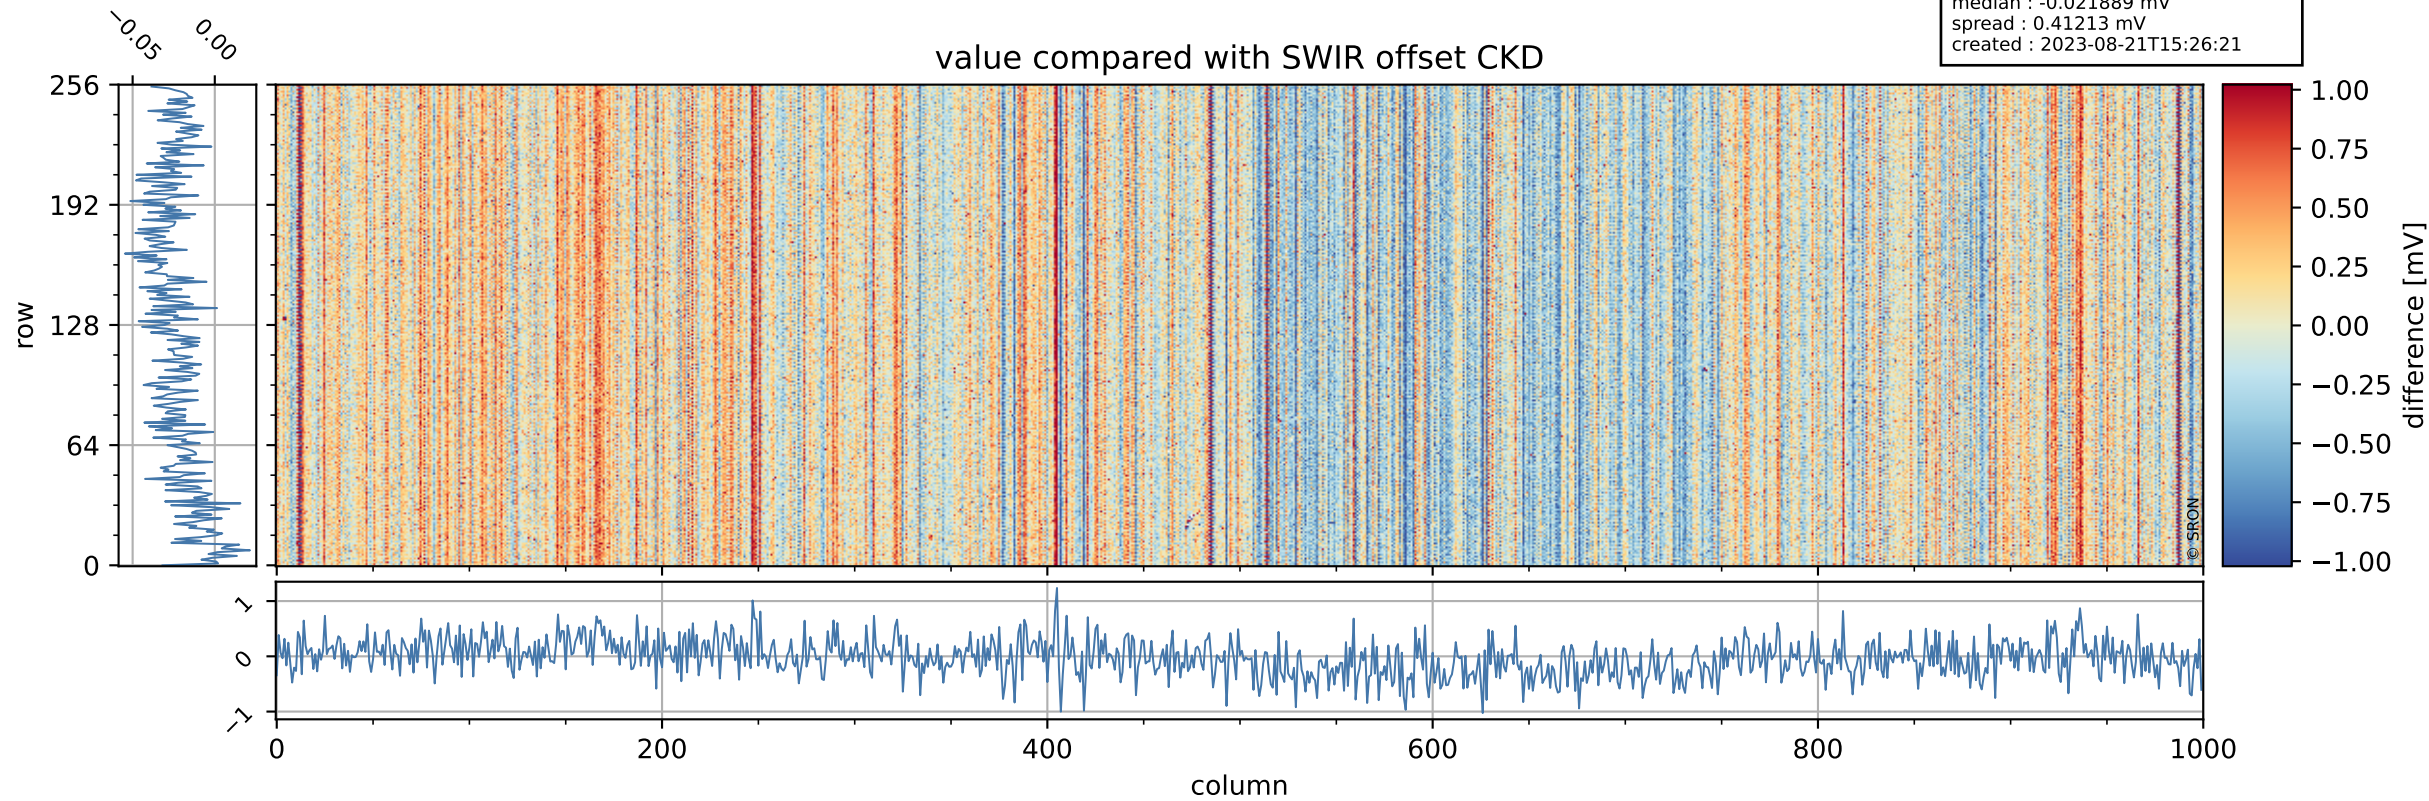

Tropomi SWIR offset (official)

orbits : 20 in [26992, 27037]
coverage : 2022-12-29 / 2023-01-01
median : 0.52599 V
spread : 0.03591 V
created : 2023-08-21T15:26:20

value detector map

Tropomi SWIR offset (official)

orbits : 20 in [26992, 27037]
coverage : 2022-12-29 / 2023-01-01
median : 28.129 μV
spread : 14.316 μV
created : 2023-08-21T15:26:20

Tropomi SWIR offset (official)

orbits : 20 in [26992, 27037]
coverage : 2022-12-29 / 2023-01-01
median : -0.021889 mV
spread : 0.41213 mV
created : 2023-08-21T15:26:21

value compared with SWIR offset CKD

Tropomi SWIR offset (official) ground-tracks of Sentinel-5P

orbits : 20 in [26992, 27037]
coverage : 2022-12-29 / 2023-01-01
created : 2023-08-21T15:26:21

Tropomi SWIR offset (official)

orbits : [2827, 27037]
coverage : 2018-04-30 / 2023-01-01
created : 2023-08-21T15:26:21

trend of detector median & temperatures