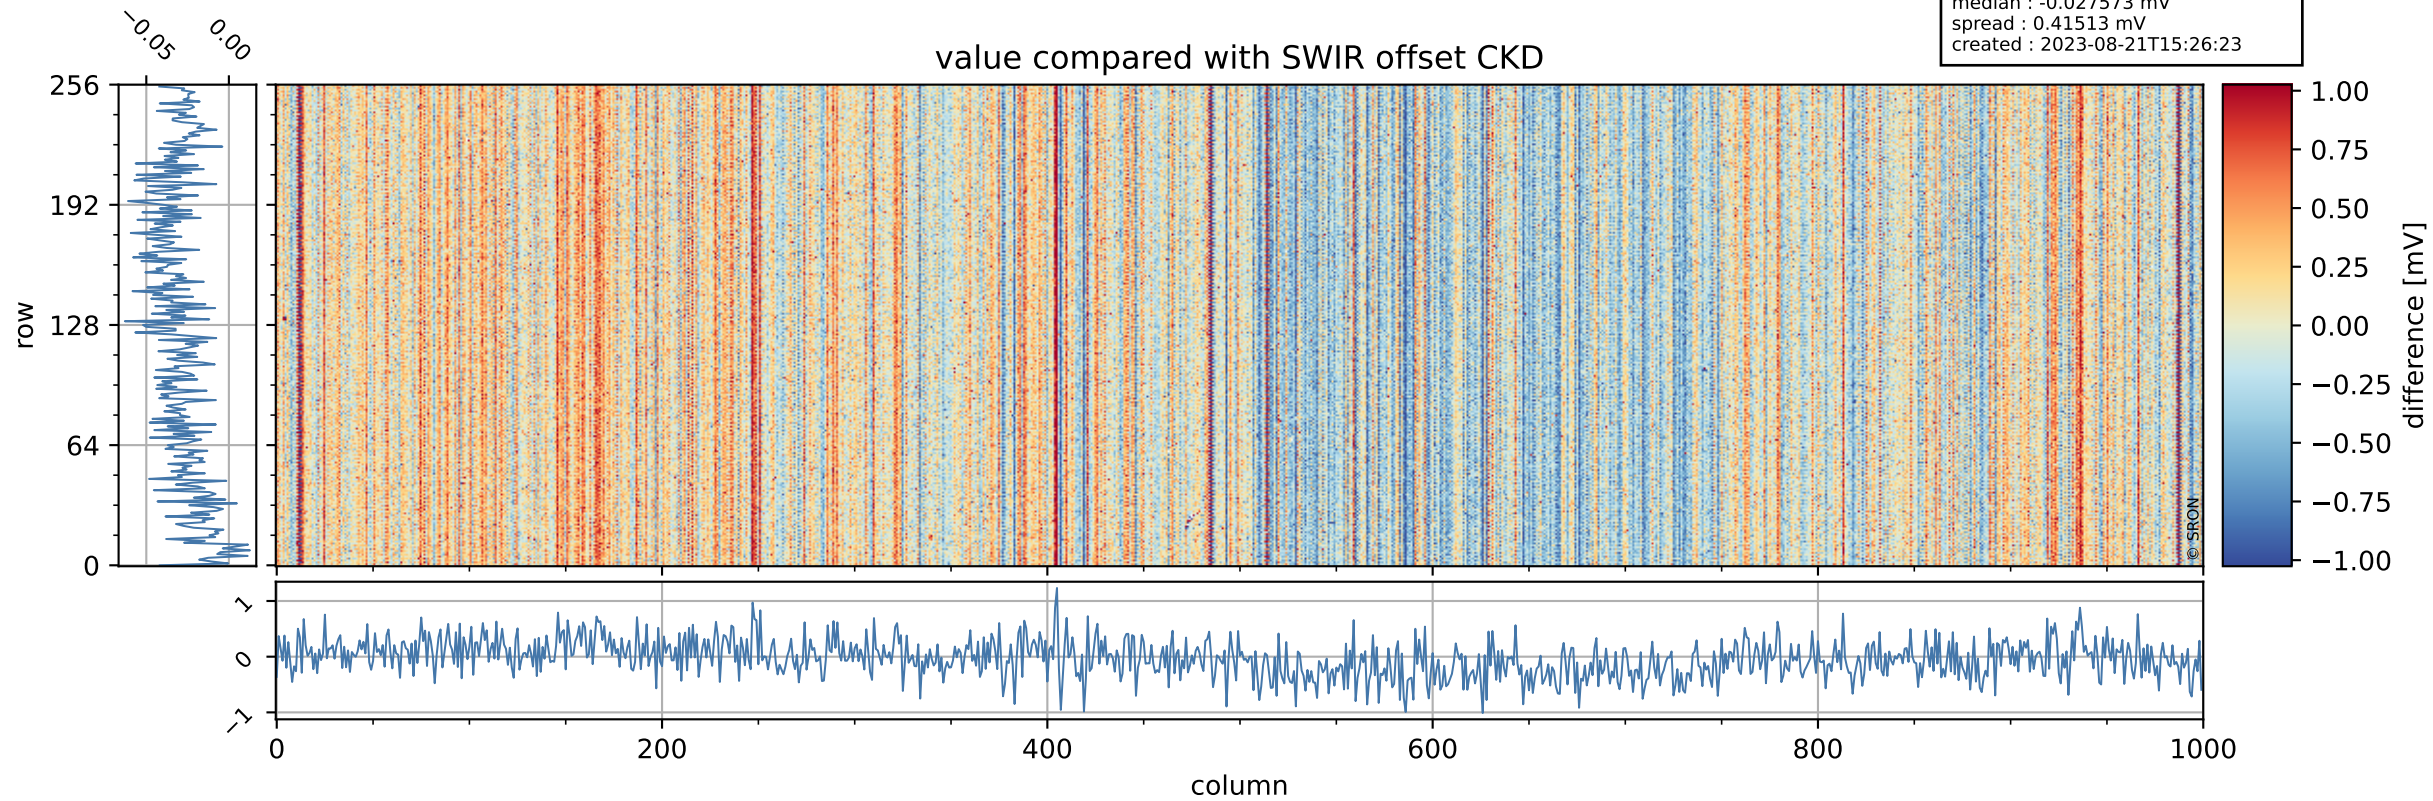

## value detector map

# Tropomi SWIR offset (official)

orbits : 19 in [27007, 27052]  
coverage : 2022-12-30 / 2023-01-02  
median : 29.385  $\mu\text{V}$   
spread : 14.821  $\mu\text{V}$   
created : 2023-08-21T15:26:23

# Tropomi SWIR offset (official)

orbits : 19 in [27007, 27052]  
coverage : 2022-12-30 / 2023-01-02  
median : -0.027573 mV  
spread : 0.41513 mV  
created : 2023-08-21T15:26:23

value compared with SWIR offset CKD

# Tropomi SWIR offset (official) ground-tracks of Sentinel-5P

orbits : 19 in [27007, 27052]  
coverage : 2022-12-30 / 2023-01-02  
created : 2023-08-21T15:26:23