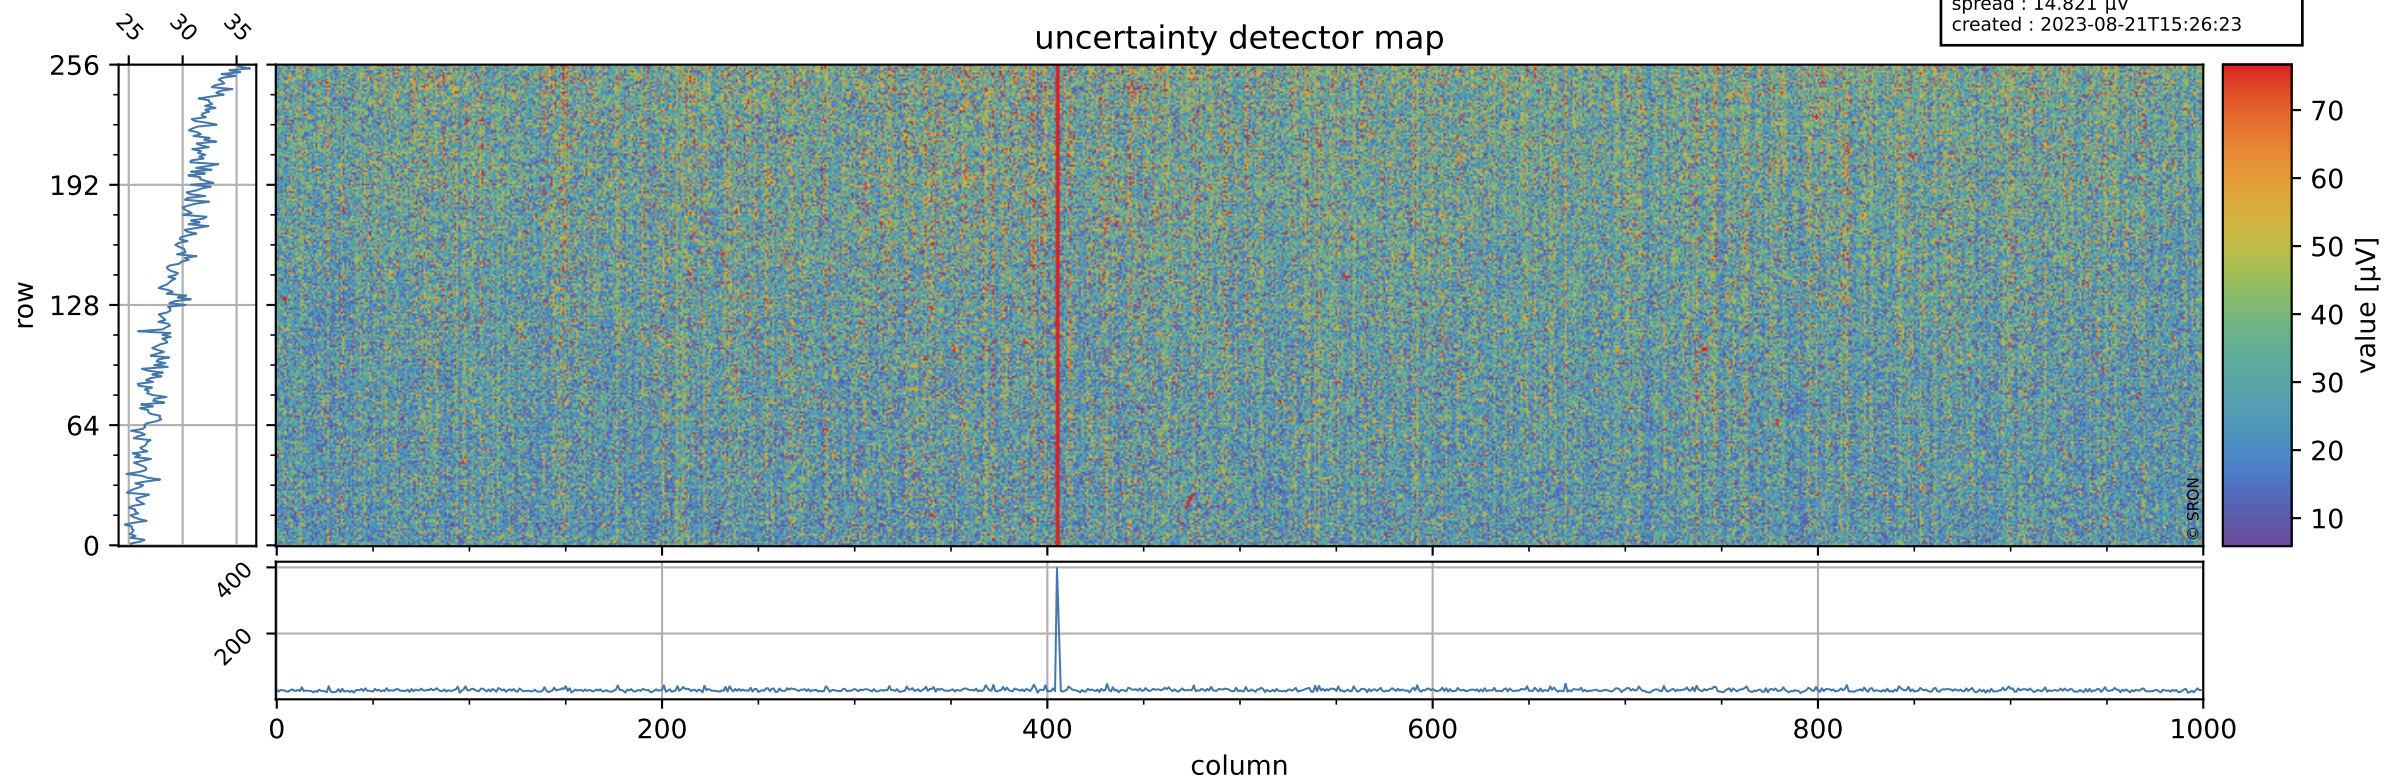

# Tropomi SWIR offset (official)

orbits : 19 in [27007, 27052]  
coverage : 2022-12-30 / 2023-01-02  
median : 0.52599 V  
spread : 0.035911 V  
created : 2023-08-21T15:26:22

## value detector map

# Tropomi SWIR offset (official)

orbits : 19 in [27007, 27052]  
coverage : 2022-12-30 / 2023-01-02  
median : 29.385  $\mu\text{V}$   
spread : 14.821  $\mu\text{V}$   
created : 2023-08-21T15:26:23

# Tropomi SWIR offset (official) ground-tracks of Sentinel-5P

orbits : 19 in [27007, 27052]  
coverage : 2022-12-30 / 2023-01-02  
created : 2023-08-21T15:26:23