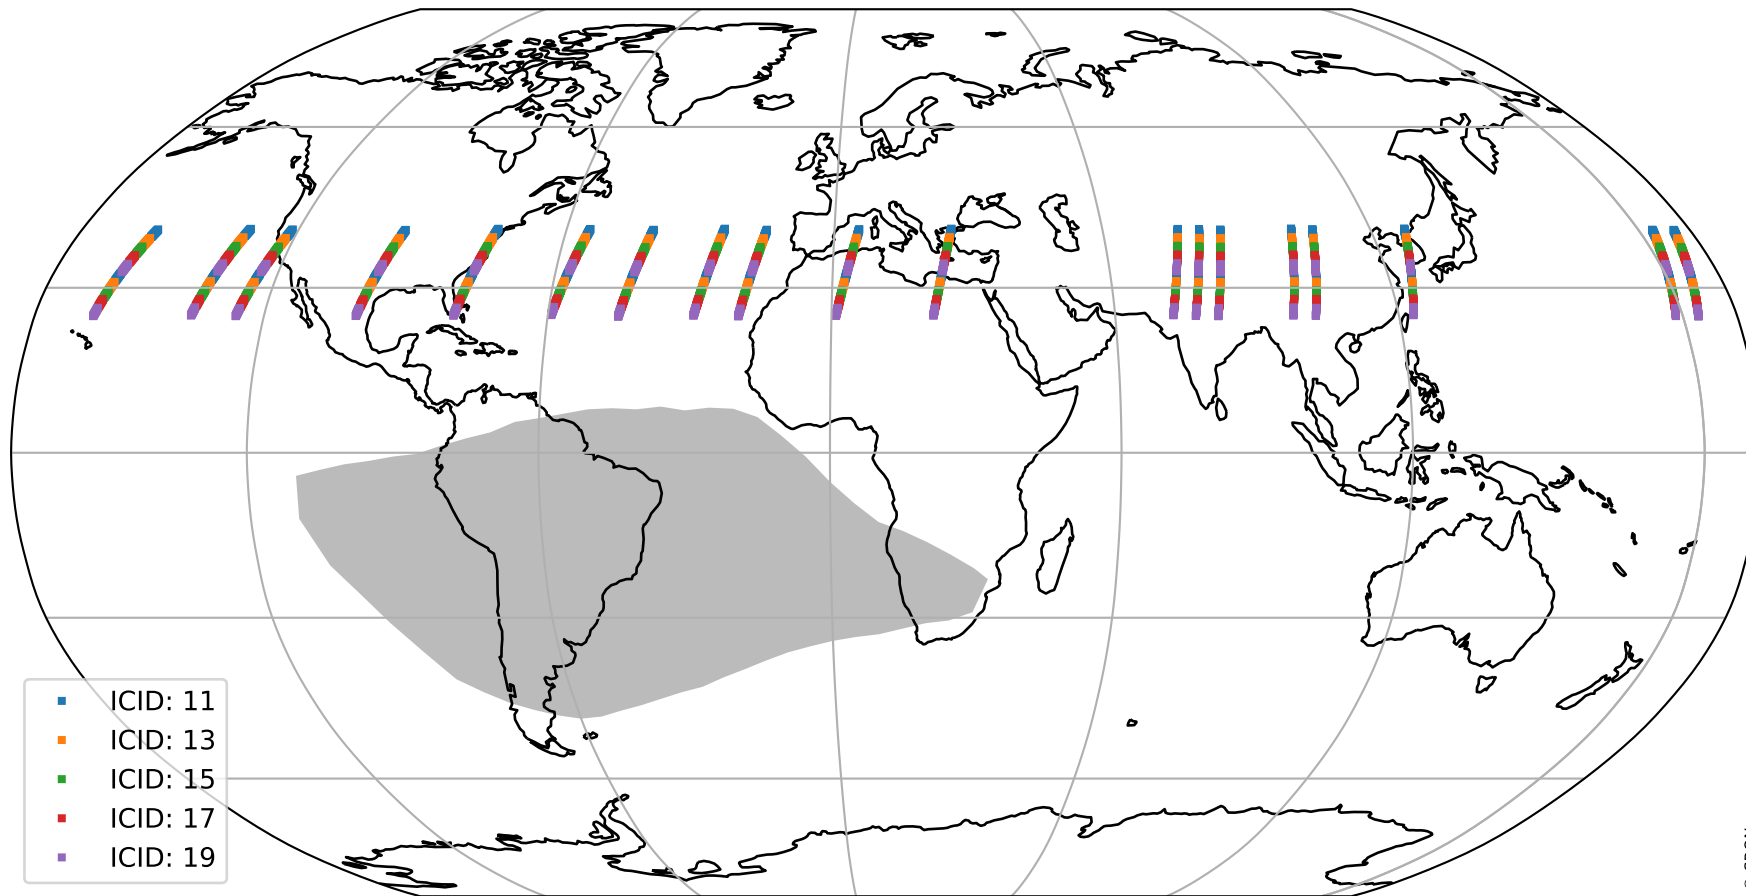

# Tropomi SWIR offset (official)

orbits : 19 in [27007, 27052]  
coverage : 2022-12-30 / 2023-01-02  
median : 29.385  $\mu\text{V}$   
spread : 14.821  $\mu\text{V}$   
created : 2023-08-21T15:26:23

# Tropomi SWIR offset (official)

orbits : 19 in [27007, 27052]  
coverage : 2022-12-30 / 2023-01-02  
median : -0.027573 mV  
spread : 0.41513 mV  
created : 2023-08-21T15:26:23

value compared with SWIR offset CKD

# Tropomi SWIR offset (official) ground-tracks of Sentinel-5P

orbits : 19 in [27007, 27052]  
coverage : 2022-12-30 / 2023-01-02  
created : 2023-08-21T15:26:23

# Tropomi SWIR offset (official)

orbits : [2827, 27052]  
coverage : 2018-04-30 / 2023-01-02  
created : 2023-08-21T15:26:24