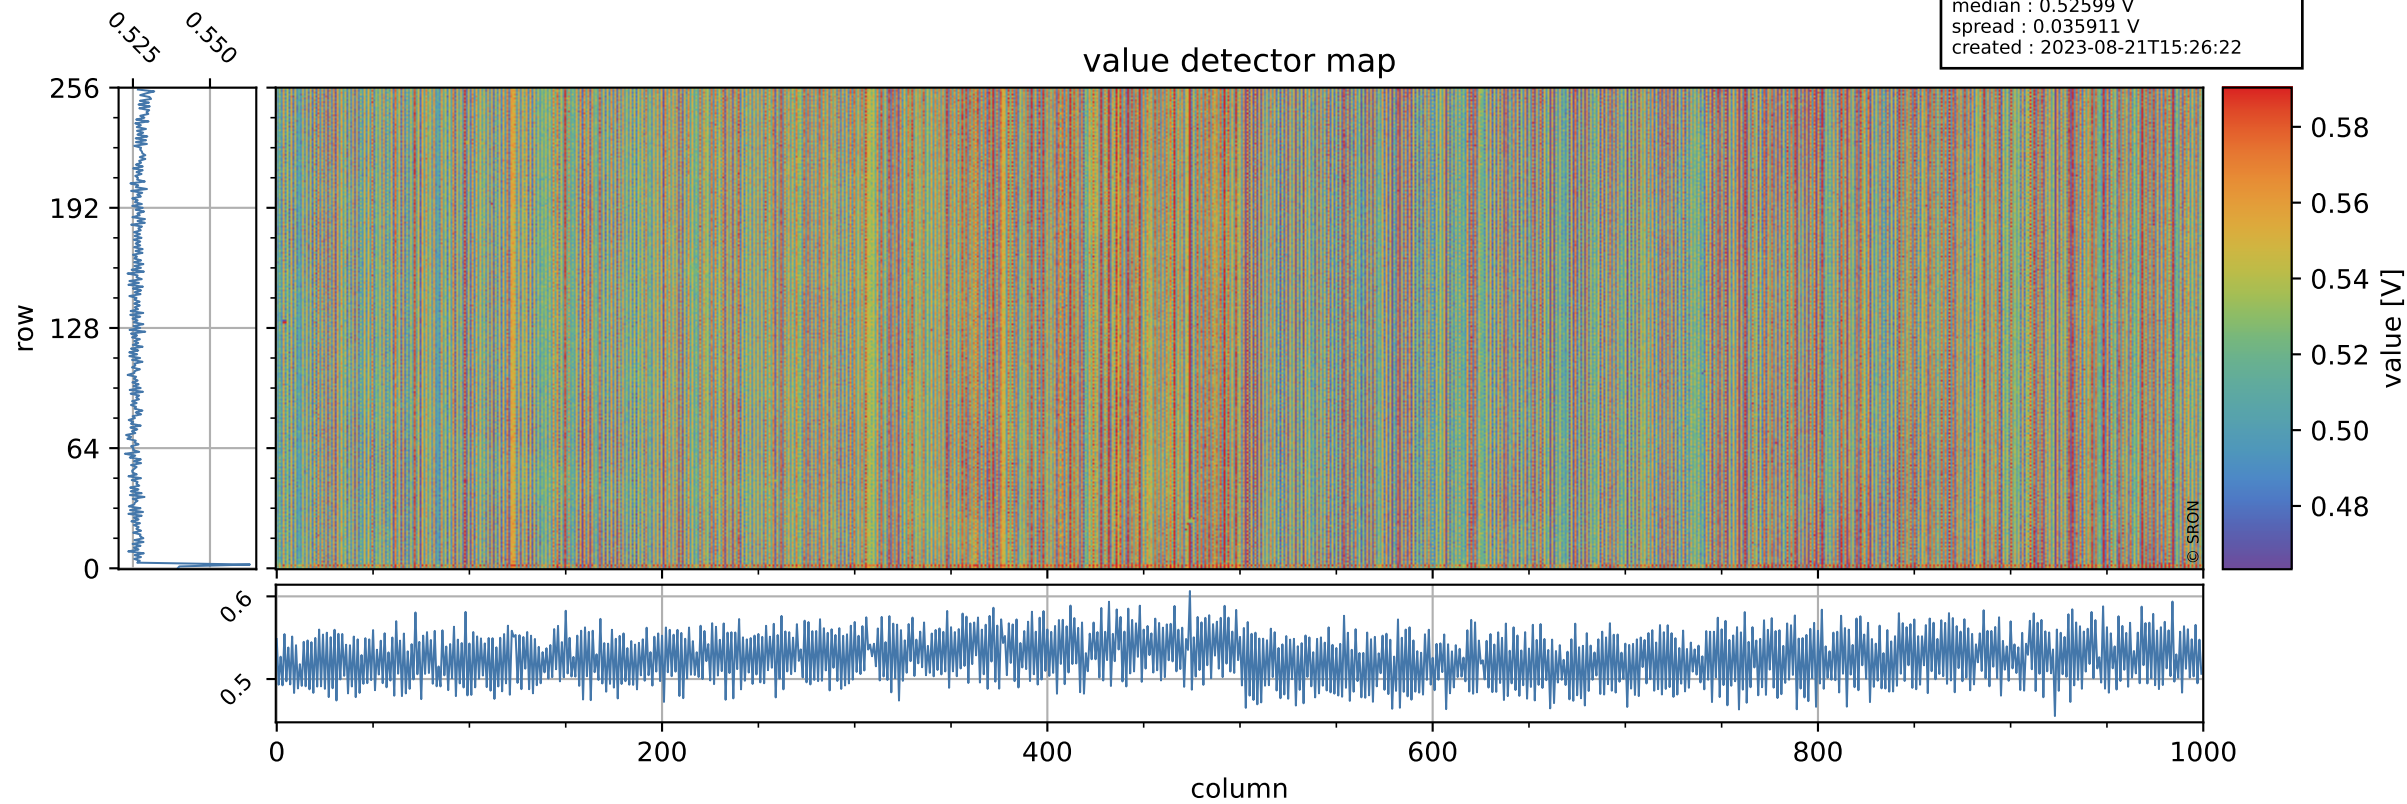

# Tropomi SWIR offset (official)

orbits : 19 in [27007, 27052]  
coverage : 2022-12-30 / 2023-01-02  
median : 0.52599 V  
spread : 0.035911 V  
created : 2023-08-21T15:26:22

## value detector map

# Tropomi SWIR offset (official)

orbits : 19 in [27007, 27052]  
coverage : 2022-12-30 / 2023-01-02  
median : 29.385  $\mu\text{V}$   
spread : 14.821  $\mu\text{V}$   
created : 2023-08-21T15:26:23

# Tropomi SWIR offset (official) ground-tracks of Sentinel-5P

orbits : 19 in [27007, 27052]  
coverage : 2022-12-30 / 2023-01-02  
created : 2023-08-21T15:26:23