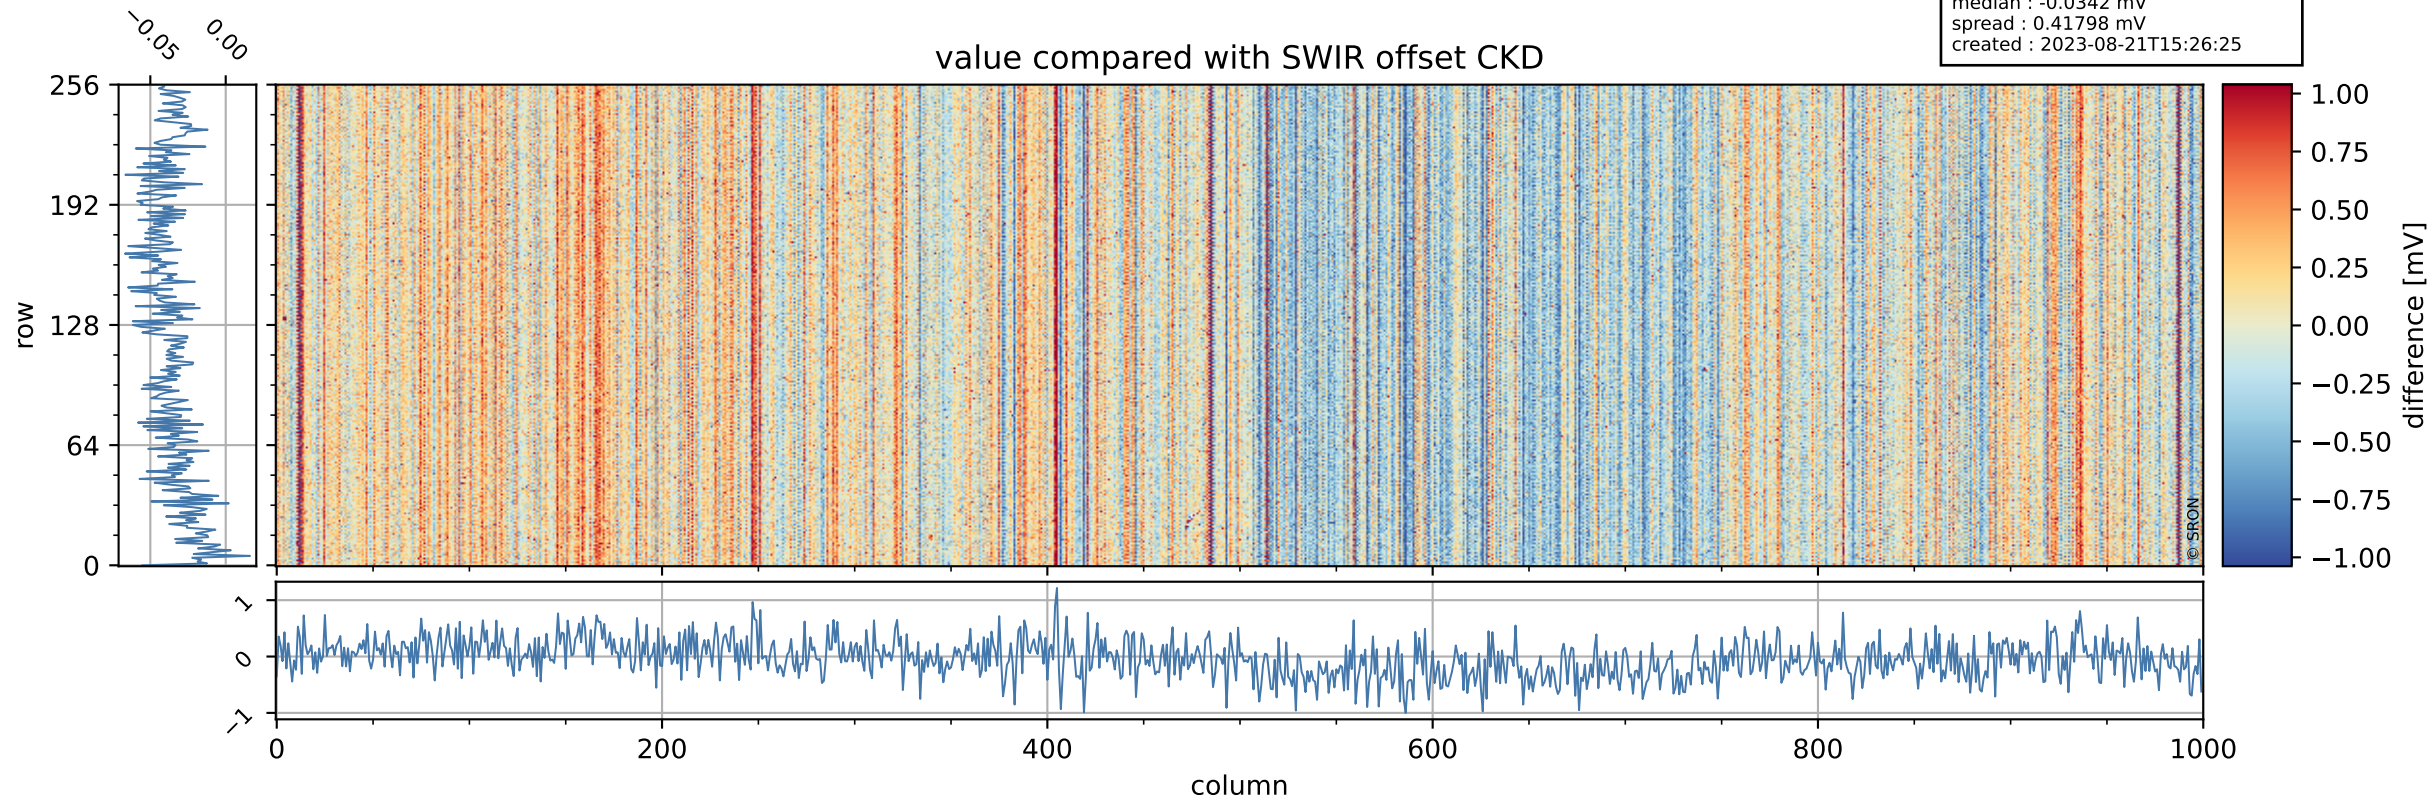

Tropomi SWIR offset (official)

orbits : 20 in [27022, 27067]
coverage : 2022-12-31 / 2023-01-03
median : 0.52598 V
spread : 0.035913 V
created : 2023-08-21T15:26:25

value detector map

Tropomi SWIR offset (official)

orbits : 20 in [27022, 27067]
coverage : 2022-12-31 / 2023-01-03
median : 28.477 μV
spread : 14.453 μV
created : 2023-08-21T15:26:25

Tropomi SWIR offset (official)

orbits : 20 in [27022, 27067]
coverage : 2022-12-31 / 2023-01-03
median : -0.0342 mV
spread : 0.41798 mV
created : 2023-08-21T15:26:25

value compared with SWIR offset CKD

Tropomi SWIR offset (official) ground-tracks of Sentinel-5P

orbits : 20 in [27022, 27067]
coverage : 2022-12-31 / 2023-01-03
created : 2023-08-21T15:26:25

Tropomi SWIR offset (official)

orbits : [2827, 27067]
coverage : 2018-04-30 / 2023-01-03
created : 2023-08-21T15:26:26

trend of detector median & temperatures