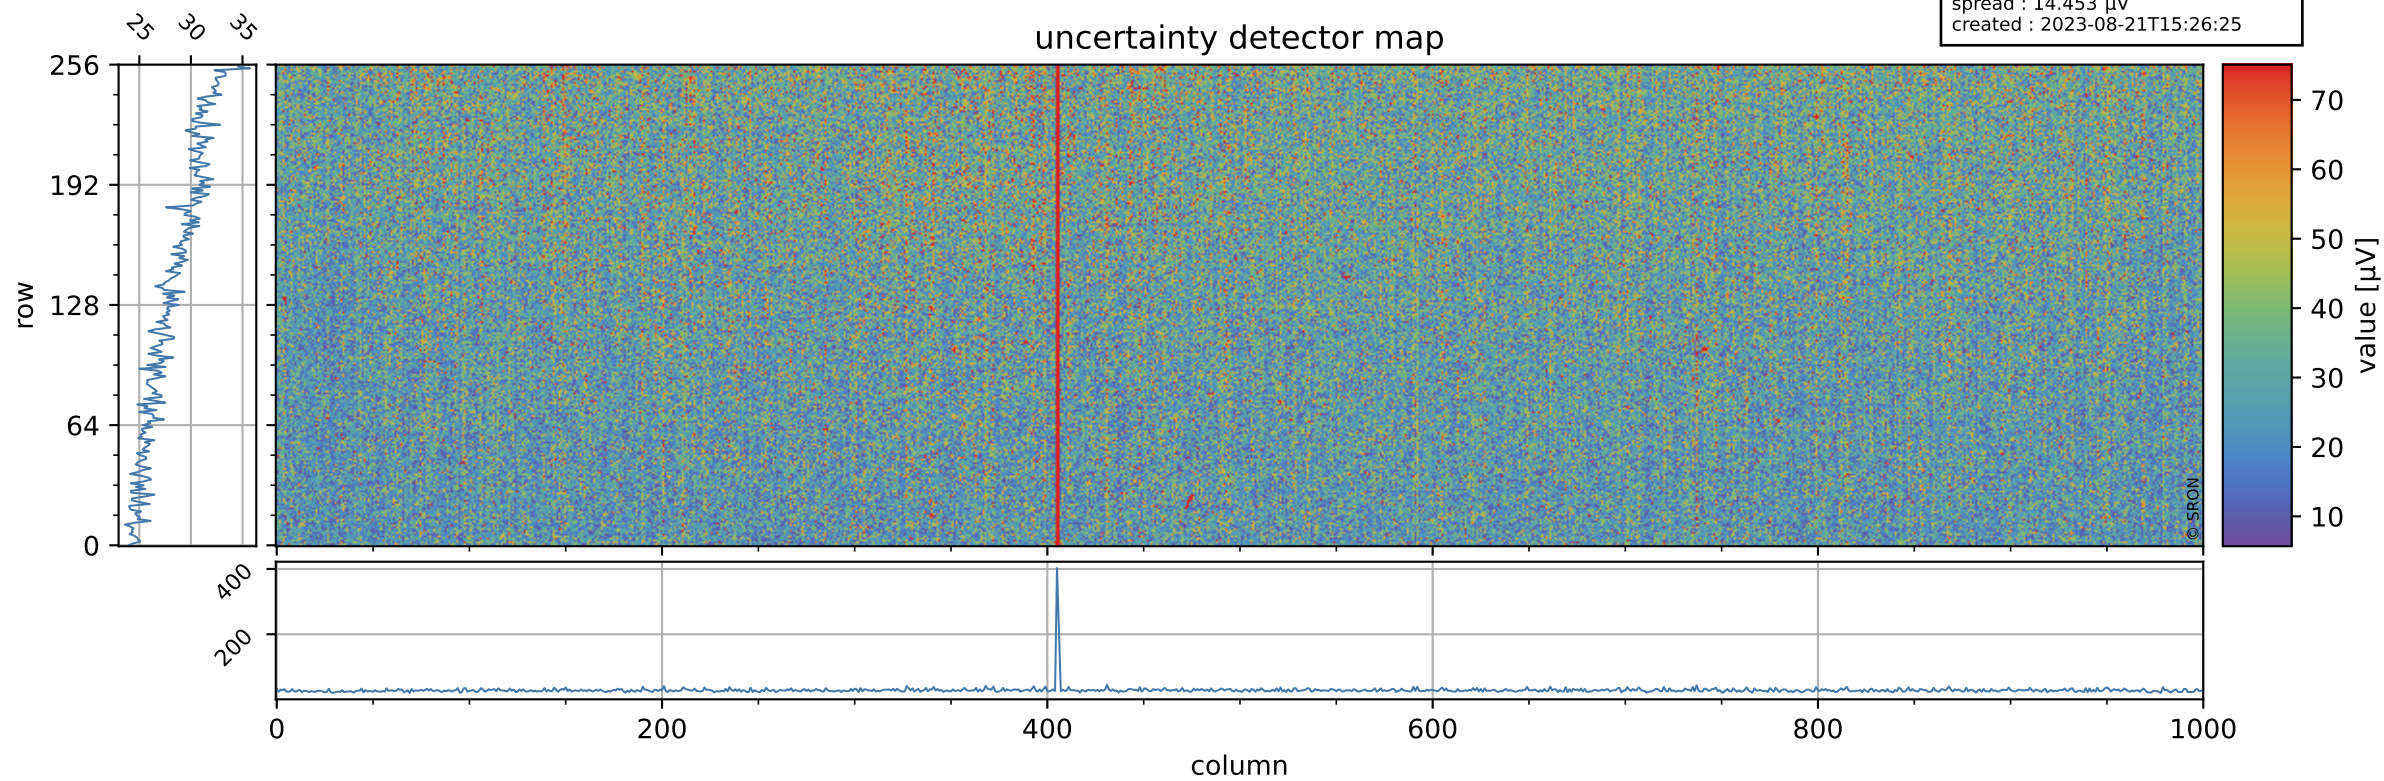

Tropomi SWIR offset (official)

orbits : 20 in [27022, 27067]
coverage : 2022-12-31 / 2023-01-03
median : 0.52598 V
spread : 0.035913 V
created : 2023-08-21T15:26:25

value detector map

Tropomi SWIR offset (official)

orbits : 20 in [27022, 27067]
coverage : 2022-12-31 / 2023-01-03
median : 28.477 μV
spread : 14.453 μV
created : 2023-08-21T15:26:25

Tropomi SWIR offset (official)

orbits : 20 in [27022, 27067]
coverage : 2022-12-31 / 2023-01-03
median : -0.0342 mV
spread : 0.41798 mV
created : 2023-08-21T15:26:25

value compared with SWIR offset CKD

Tropomi SWIR offset (official) ground-tracks of Sentinel-5P

orbits : 20 in [27022, 27067]
coverage : 2022-12-31 / 2023-01-03
created : 2023-08-21T15:26:25

Tropomi SWIR offset (official)

orbits : [2827, 27067]
coverage : 2018-04-30 / 2023-01-03
created : 2023-08-21T15:26:26

trend of detector median & temperatures