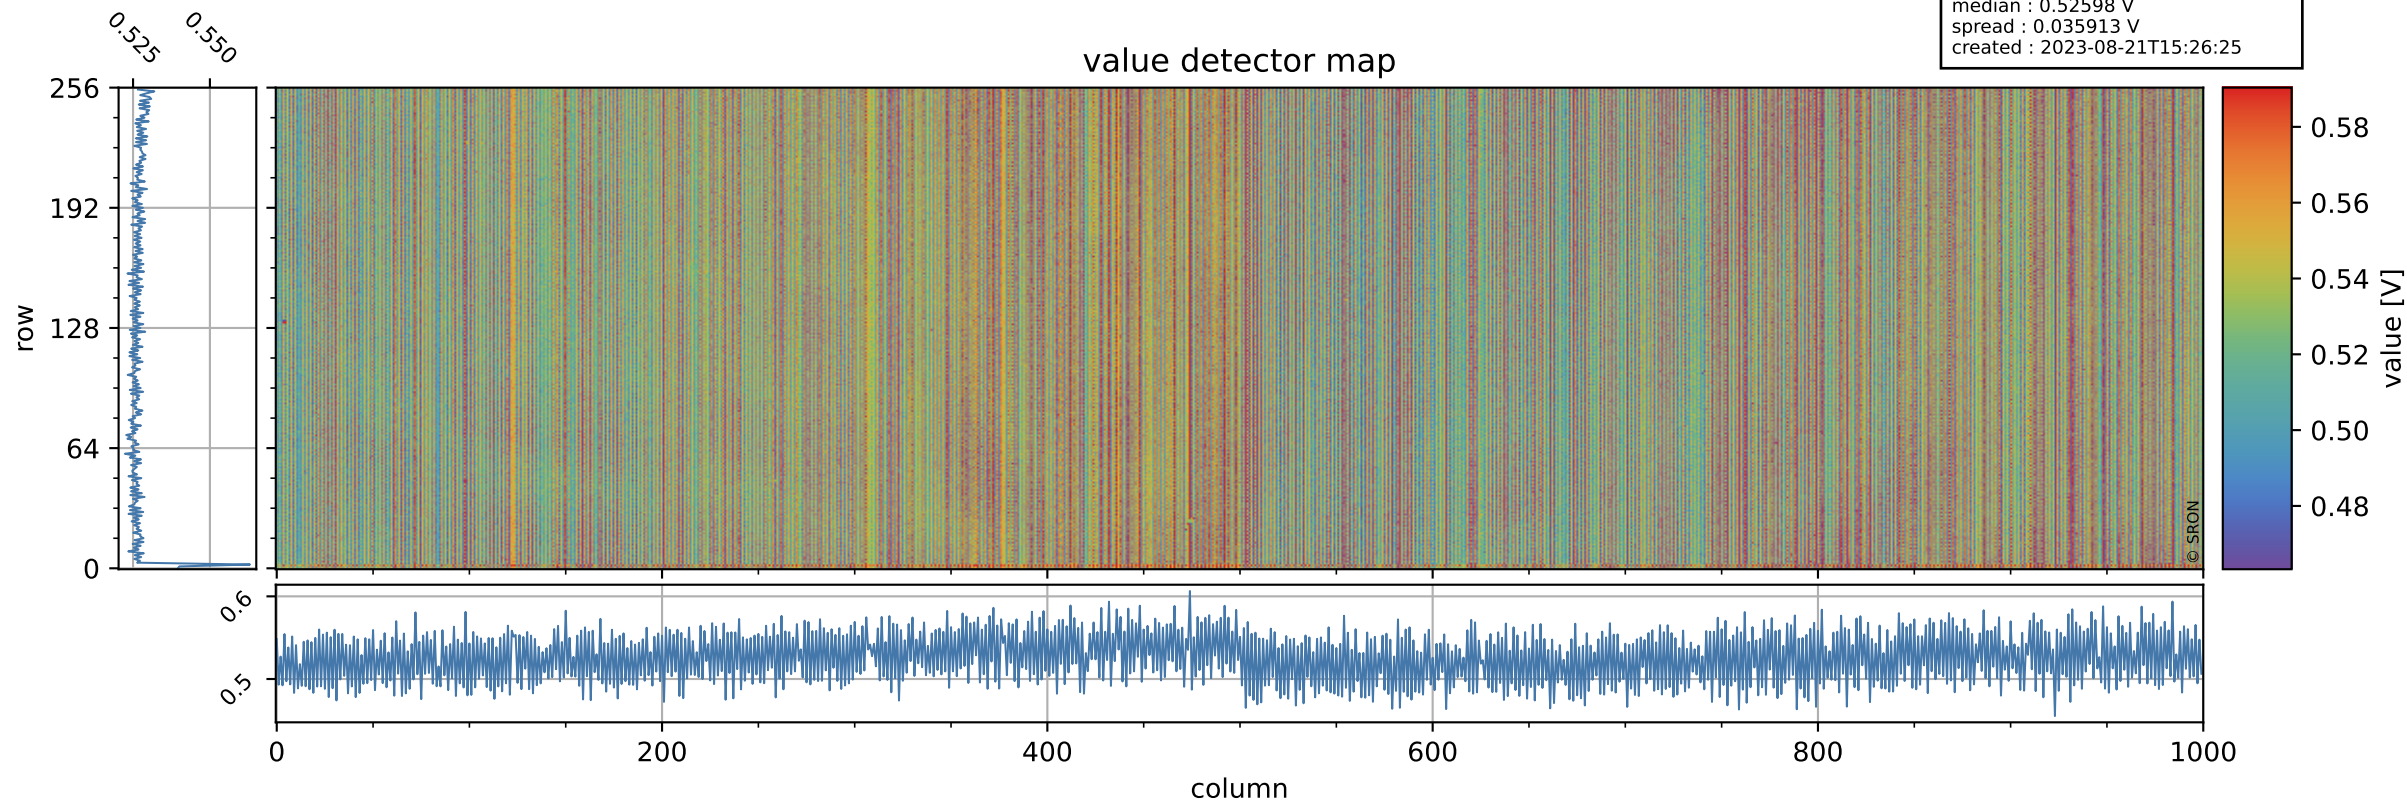

Tropomi SWIR offset (official)

orbits : 20 in [27022, 27067]
coverage : 2022-12-31 / 2023-01-03
median : 0.52598 V
spread : 0.035913 V
created : 2023-08-21T15:26:25

value detector map

Tropomi SWIR offset (official)

orbits : 20 in [27022, 27067]
coverage : 2022-12-31 / 2023-01-03
median : 28.477 μV
spread : 14.453 μV
created : 2023-08-21T15:26:25

Tropomi SWIR offset (official)

orbits : 20 in [27022, 27067]
coverage : 2022-12-31 / 2023-01-03
median : -0.0342 mV
spread : 0.41798 mV
created : 2023-08-21T15:26:25

value compared with SWIR offset CKD

Tropomi SWIR offset (official) ground-tracks of Sentinel-5P

orbits : 20 in [27022, 27067]
coverage : 2022-12-31 / 2023-01-03
created : 2023-08-21T15:26:25

Tropomi SWIR offset (official)

orbits : [2827, 27067]
coverage : 2018-04-30 / 2023-01-03
created : 2023-08-21T15:26:26

trend of detector median & temperatures