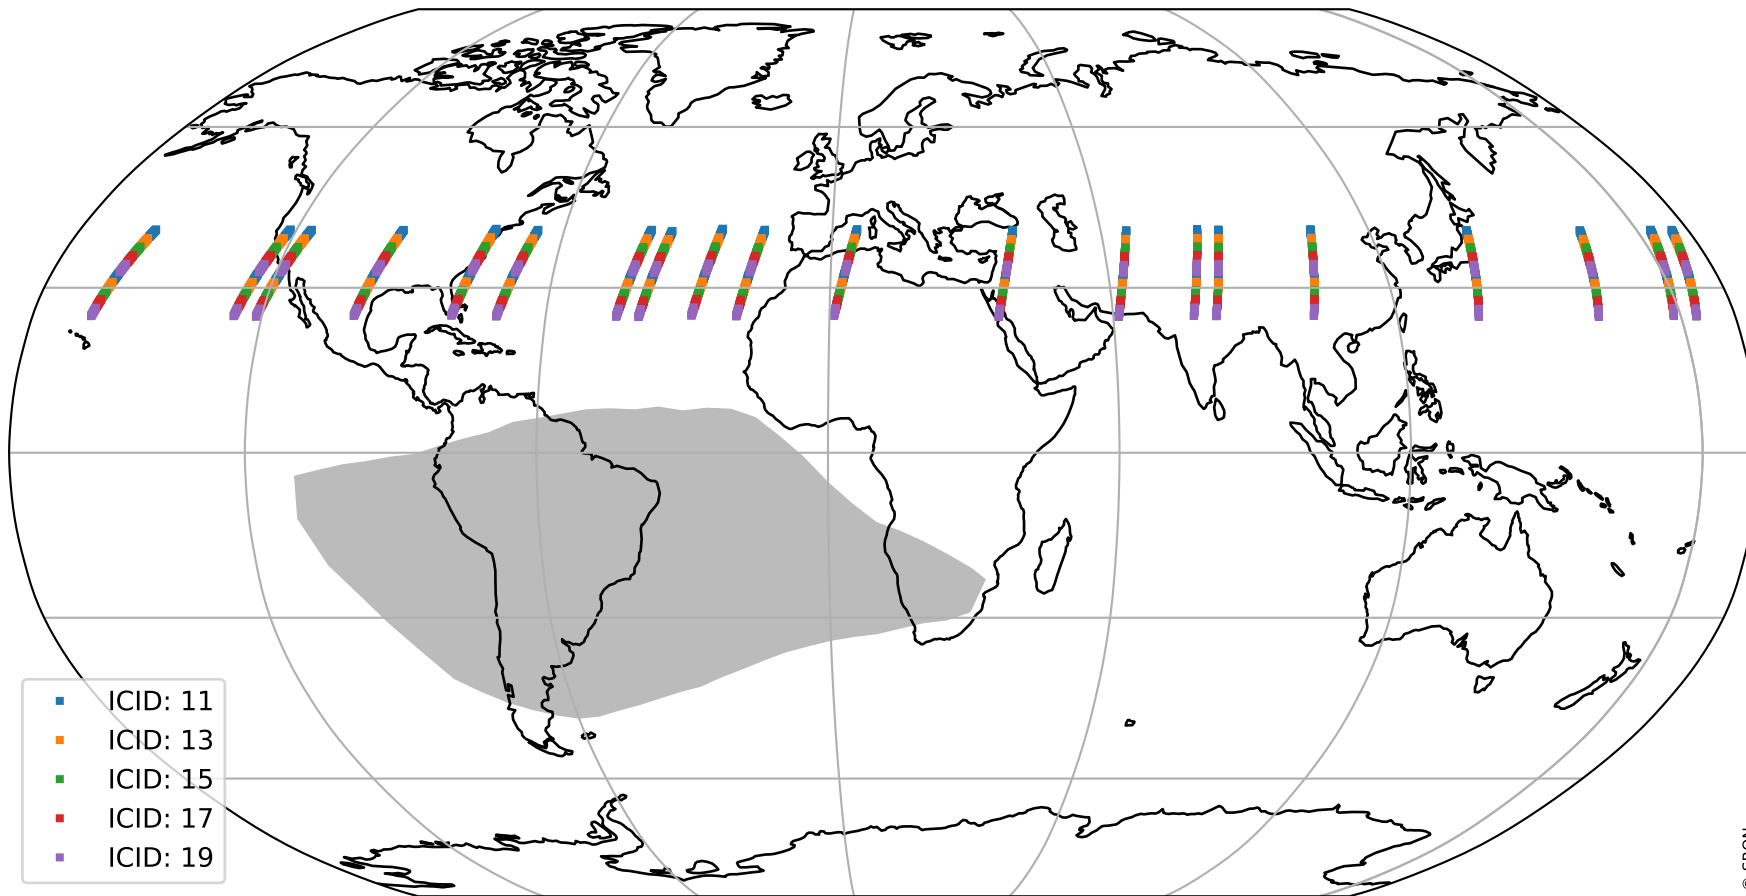

Tropomi SWIR offset (official)

orbits : 20 in [27022, 27067]
coverage : 2022-12-31 / 2023-01-03
median : 0.52598 V
spread : 0.035913 V
created : 2023-08-21T15:26:25

value detector map

Tropomi SWIR offset (official)

orbits : 20 in [27022, 27067]
coverage : 2022-12-31 / 2023-01-03
median : 28.477 μV
spread : 14.453 μV
created : 2023-08-21T15:26:25

Tropomi SWIR offset (official)

orbits : 20 in [27022, 27067]
coverage : 2022-12-31 / 2023-01-03
median : -0.0342 mV
spread : 0.41798 mV
created : 2023-08-21T15:26:25

value compared with SWIR offset CKD

Tropomi SWIR offset (official) ground-tracks of Sentinel-5P

orbits : 20 in [27022, 27067]
coverage : 2022-12-31 / 2023-01-03
created : 2023-08-21T15:26:25

Tropomi SWIR offset (official)

orbits : [2827, 27067]
coverage : 2018-04-30 / 2023-01-03
created : 2023-08-21T15:26:26

trend of detector median & temperatures