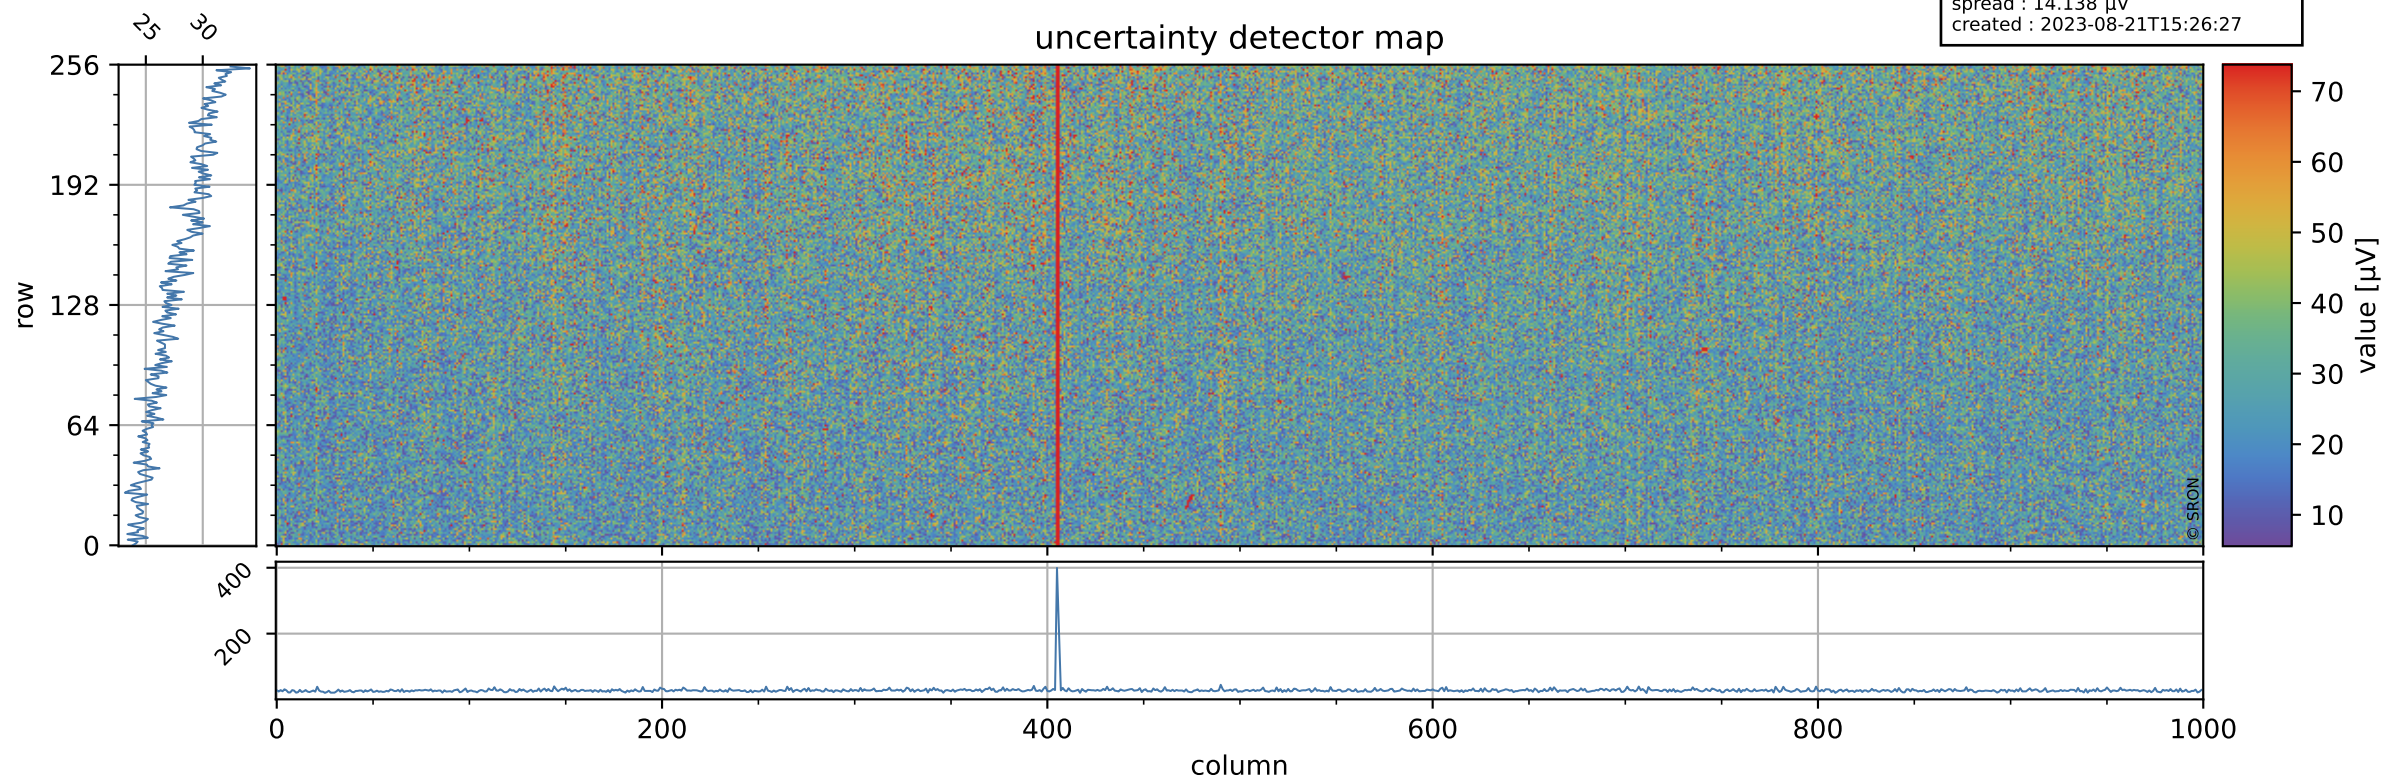

Tropomi SWIR offset (official)

orbits : 19 in [27037, 27082]
coverage : 2023-01-01 / 2023-01-04
median : 0.52597 V
spread : 0.035915 V
created : 2023-08-21T15:26:27

value detector map

Tropomi SWIR offset (official)

orbits : 19 in [27037, 27082]
coverage : 2023-01-01 / 2023-01-04
median : 27.776 μV
spread : 14.138 μV
created : 2023-08-21T15:26:27

Tropomi SWIR offset (official)

orbits : 19 in [27037, 27082]
coverage : 2023-01-01 / 2023-01-04
median : -0.042104 mV
spread : 0.42181 mV
created : 2023-08-21T15:26:27

value compared with SWIR offset CKD

Tropomi SWIR offset (official) ground-tracks of Sentinel-5P

orbits : 19 in [27037, 27082]
coverage : 2023-01-01 / 2023-01-04
created : 2023-08-21T15:26:28

Tropomi SWIR offset (official)

orbits : [2827, 27082]
coverage : 2018-04-30 / 2023-01-04
created : 2023-08-21T15:26:28

trend of detector median & temperatures