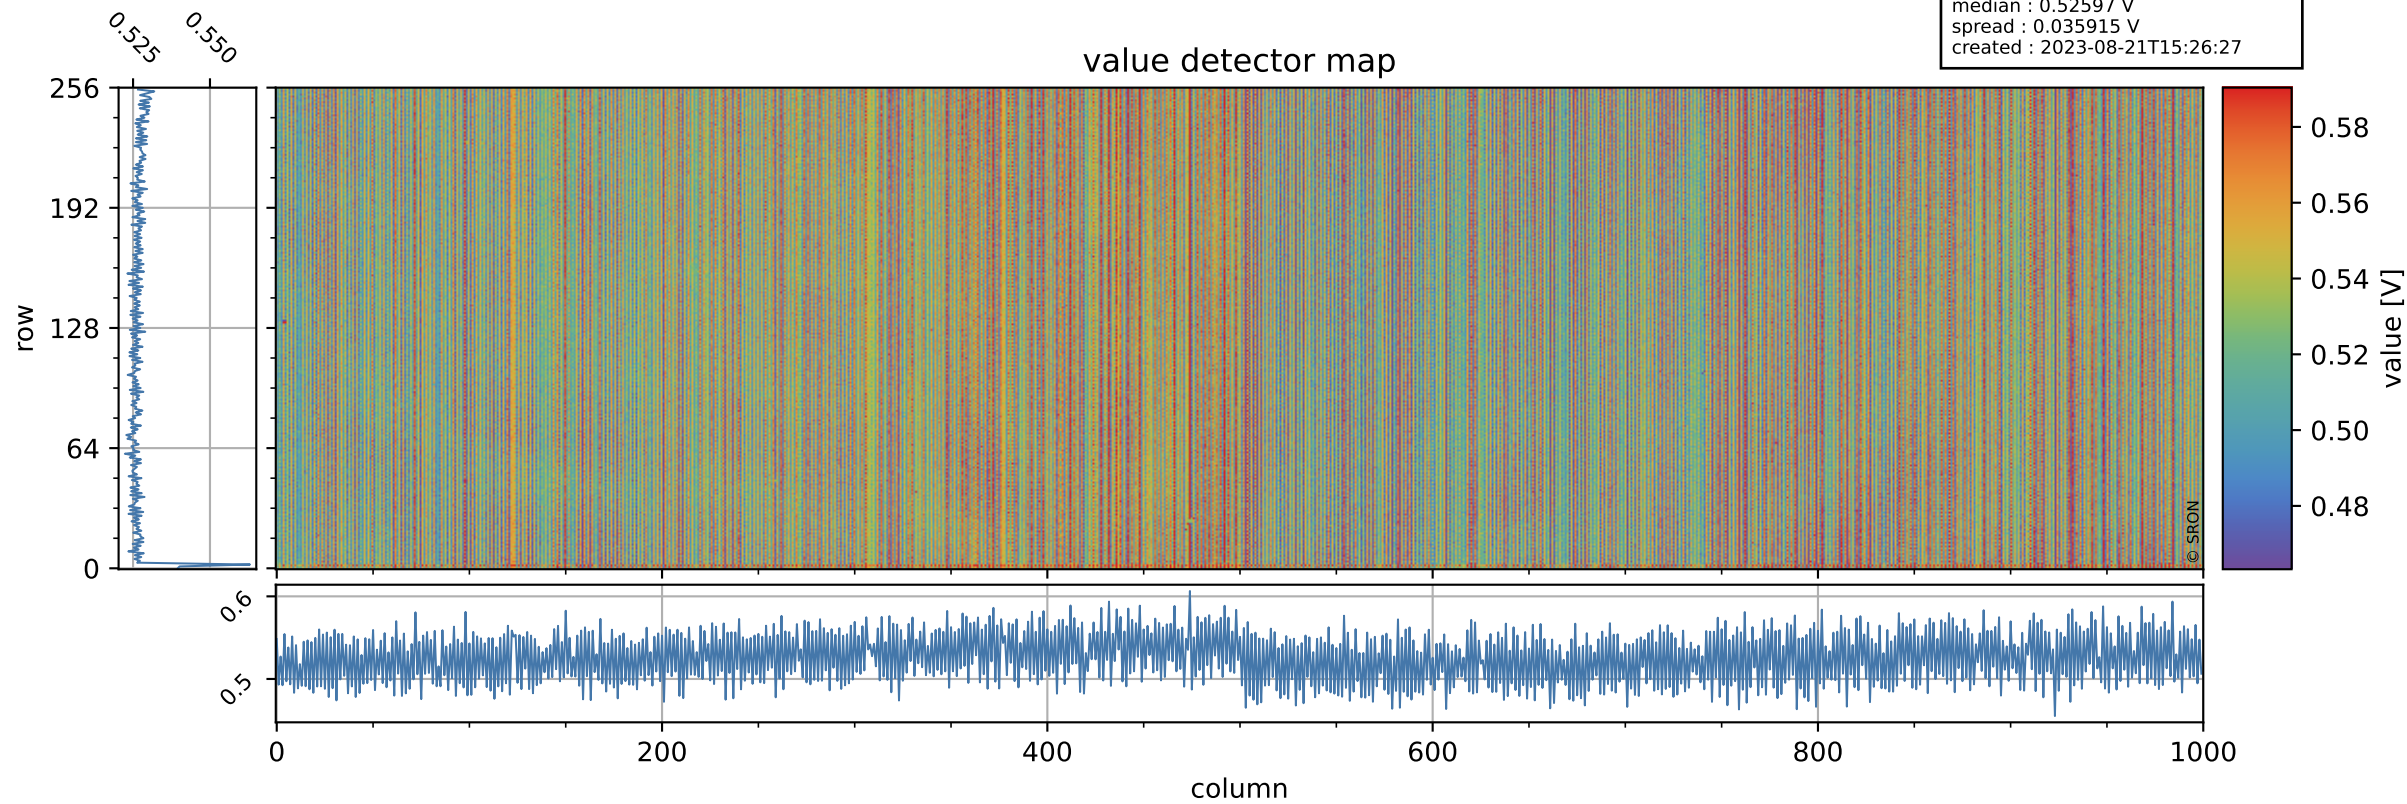

Tropomi SWIR offset (official)

orbits : 19 in [27037, 27082]
coverage : 2023-01-01 / 2023-01-04
median : 0.52597 V
spread : 0.035915 V
created : 2023-08-21T15:26:27

value detector map

Tropomi SWIR offset (official)

orbits : 19 in [27037, 27082]
coverage : 2023-01-01 / 2023-01-04
median : 27.776 μV
spread : 14.138 μV
created : 2023-08-21T15:26:27

Tropomi SWIR offset (official)

orbits : 19 in [27037, 27082]
coverage : 2023-01-01 / 2023-01-04
median : -0.042104 mV
spread : 0.42181 mV
created : 2023-08-21T15:26:27

value compared with SWIR offset CKD

Tropomi SWIR offset (official) ground-tracks of Sentinel-5P

orbits : 19 in [27037, 27082]
coverage : 2023-01-01 / 2023-01-04
created : 2023-08-21T15:26:28

Tropomi SWIR offset (official)

orbits : [2827, 27082]
coverage : 2018-04-30 / 2023-01-04
created : 2023-08-21T15:26:28

trend of detector median & temperatures