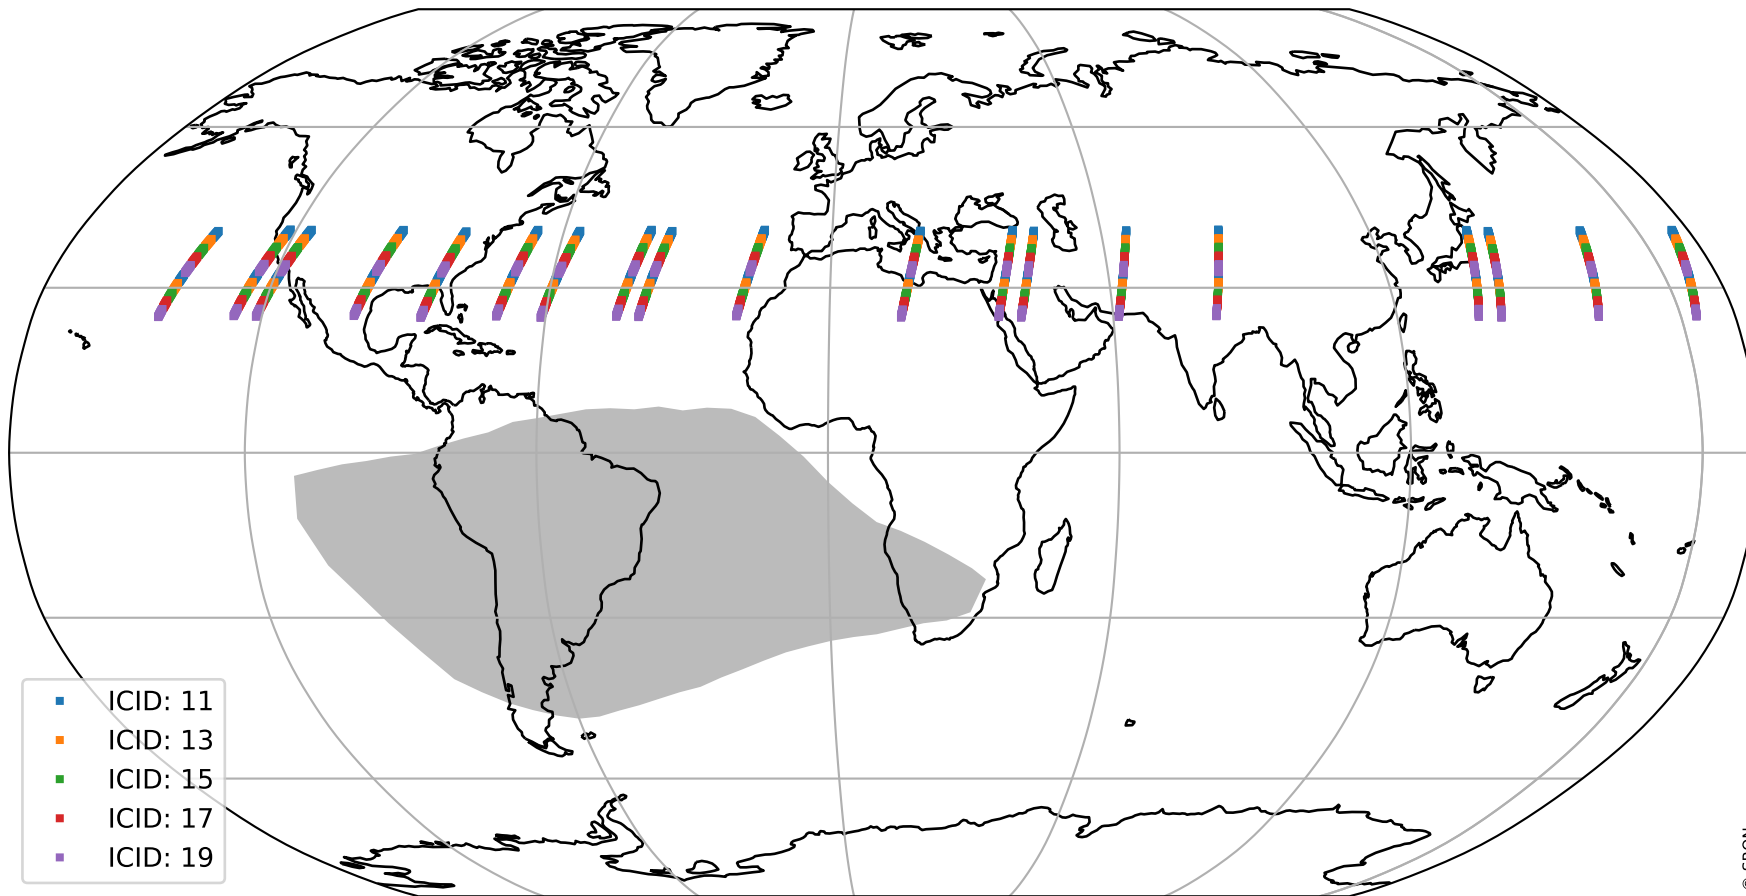

Tropomi SWIR offset (official)

orbits : 19 in [27037, 27082]
coverage : 2023-01-01 / 2023-01-04
median : 0.52597 V
spread : 0.035915 V
created : 2023-08-21T15:26:27

value detector map

Tropomi SWIR offset (official)

orbits : 19 in [27037, 27082]
coverage : 2023-01-01 / 2023-01-04
median : 27.776 μV
spread : 14.138 μV
created : 2023-08-21T15:26:27

Tropomi SWIR offset (official)

orbits : 19 in [27037, 27082]
coverage : 2023-01-01 / 2023-01-04
median : -0.042104 mV
spread : 0.42181 mV
created : 2023-08-21T15:26:27

value compared with SWIR offset CKD

Tropomi SWIR offset (official) ground-tracks of Sentinel-5P

orbits : 19 in [27037, 27082]
coverage : 2023-01-01 / 2023-01-04
created : 2023-08-21T15:26:28

Tropomi SWIR offset (official)

orbits : [2827, 27082]
coverage : 2018-04-30 / 2023-01-04
created : 2023-08-21T15:26:28

trend of detector median & temperatures