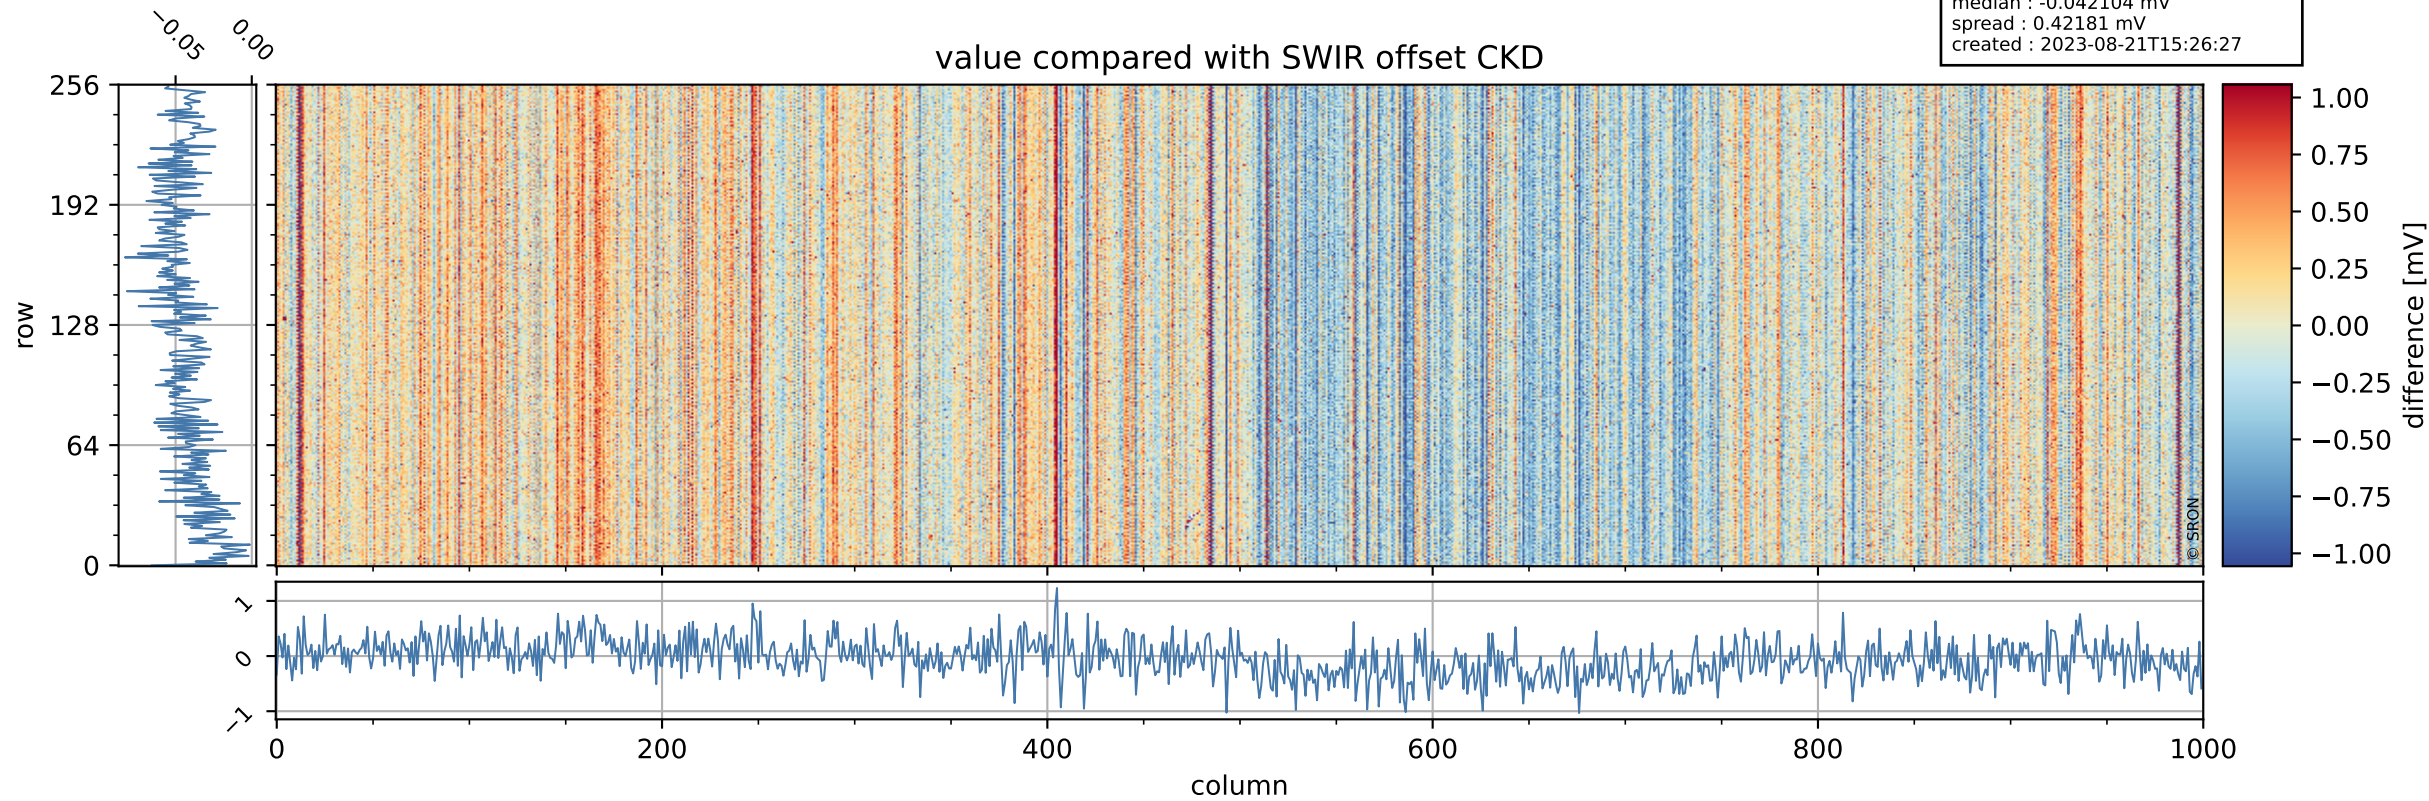

Tropomi SWIR offset (official)

orbits : 19 in [27037, 27082]
coverage : 2023-01-01 / 2023-01-04
median : 0.52597 V
spread : 0.035915 V
created : 2023-08-21T15:26:27

value detector map

Tropomi SWIR offset (official)

orbits : 19 in [27037, 27082]
coverage : 2023-01-01 / 2023-01-04
median : 27.776 μV
spread : 14.138 μV
created : 2023-08-21T15:26:27

Tropomi SWIR offset (official)

orbits : 19 in [27037, 27082]
coverage : 2023-01-01 / 2023-01-04
median : -0.042104 mV
spread : 0.42181 mV
created : 2023-08-21T15:26:27

value compared with SWIR offset CKD

Tropomi SWIR offset (official) ground-tracks of Sentinel-5P

orbits : 19 in [27037, 27082]
coverage : 2023-01-01 / 2023-01-04
created : 2023-08-21T15:26:28

Tropomi SWIR offset (official)

orbits : [2827, 27082]
coverage : 2018-04-30 / 2023-01-04
created : 2023-08-21T15:26:28

trend of detector median & temperatures