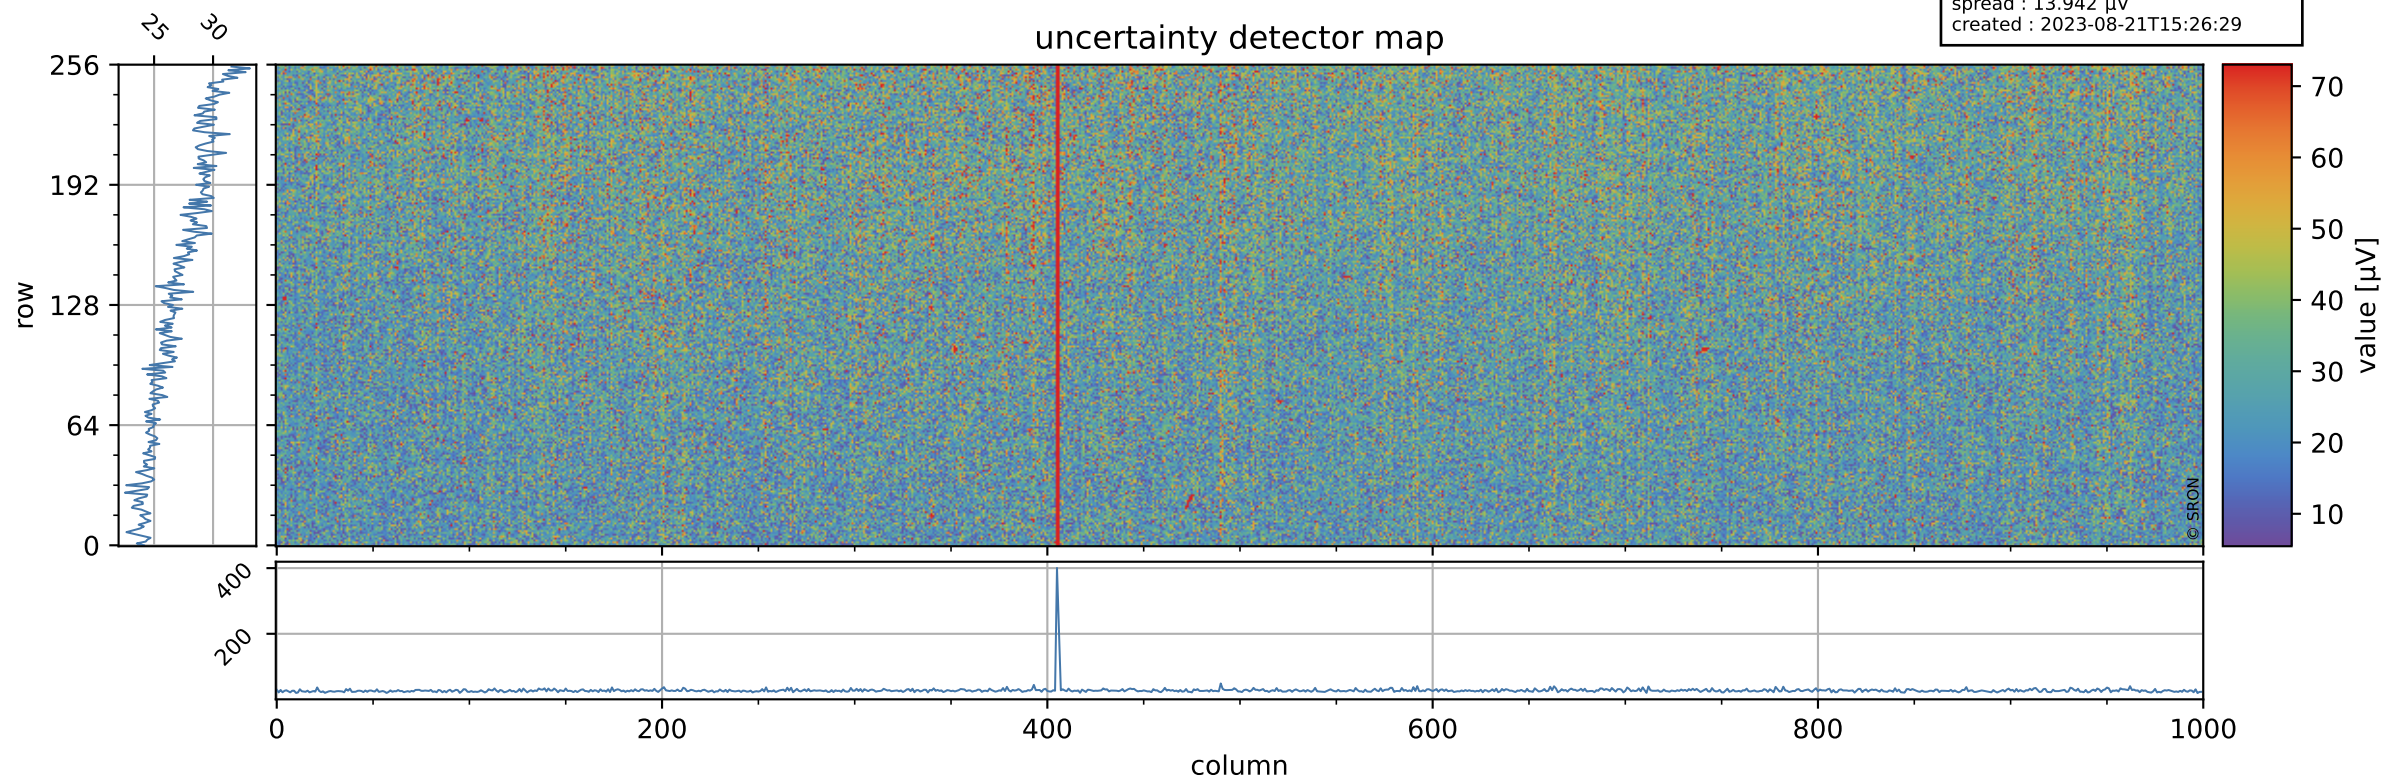

Tropomi SWIR offset (official)

orbits : 20 in [27052, 27097]
coverage : 2023-01-02 / 2023-01-05
median : 0.52596 V
spread : 0.035917 V
created : 2023-08-21T15:26:29

value detector map

Tropomi SWIR offset (official)

orbits : 20 in [27052, 27097]
coverage : 2023-01-02 / 2023-01-05
median : 27.238 μV
spread : 13.942 μV
created : 2023-08-21T15:26:29

Tropomi SWIR offset (official)

orbits : 20 in [27052, 27097]
coverage : 2023-01-02 / 2023-01-05
median : -0.051726 mV
spread : 0.42395 mV
created : 2023-08-21T15:26:30

value compared with SWIR offset CKD

Tropomi SWIR offset (official) ground-tracks of Sentinel-5P

orbits : 20 in [27052, 27097]
coverage : 2023-01-02 / 2023-01-05
created : 2023-08-21T15:26:30

Tropomi SWIR offset (official)

orbits : [2827, 27097]
coverage : 2018-04-30 / 2023-01-05
created : 2023-08-21T15:26:30

trend of detector median & temperatures