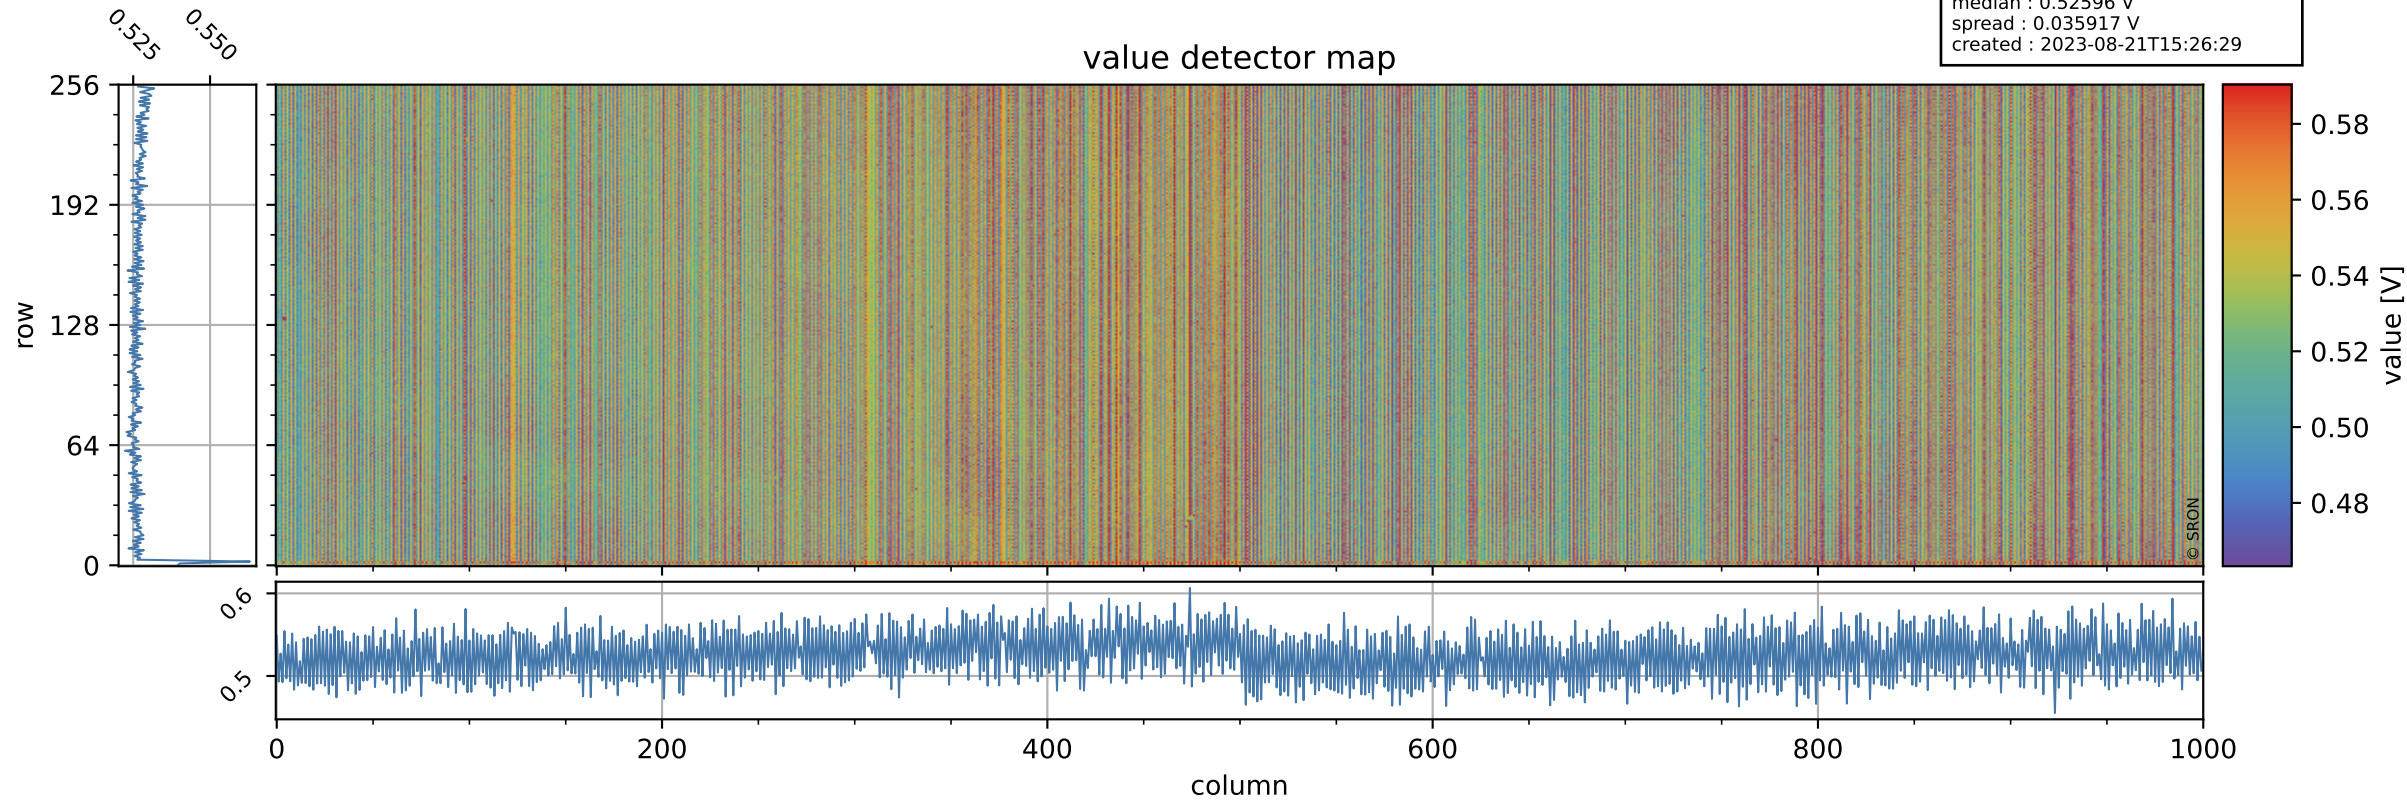

Tropomi SWIR offset (official)

orbits : 20 in [27052, 27097]
coverage : 2023-01-02 / 2023-01-05
median : 0.52596 V
spread : 0.035917 V
created : 2023-08-21T15:26:29

value detector map

Tropomi SWIR offset (official)

orbits : 20 in [27052, 27097]
coverage : 2023-01-02 / 2023-01-05
median : 27.238 μV
spread : 13.942 μV
created : 2023-08-21T15:26:29

Tropomi SWIR offset (official)

orbits : 20 in [27052, 27097]
coverage : 2023-01-02 / 2023-01-05
median : -0.051726 mV
spread : 0.42395 mV
created : 2023-08-21T15:26:30

value compared with SWIR offset CKD

Tropomi SWIR offset (official) ground-tracks of Sentinel-5P

orbits : 20 in [27052, 27097]
coverage : 2023-01-02 / 2023-01-05
created : 2023-08-21T15:26:30

Tropomi SWIR offset (official)

orbits : [2827, 27097]
coverage : 2018-04-30 / 2023-01-05
created : 2023-08-21T15:26:30

trend of detector median & temperatures