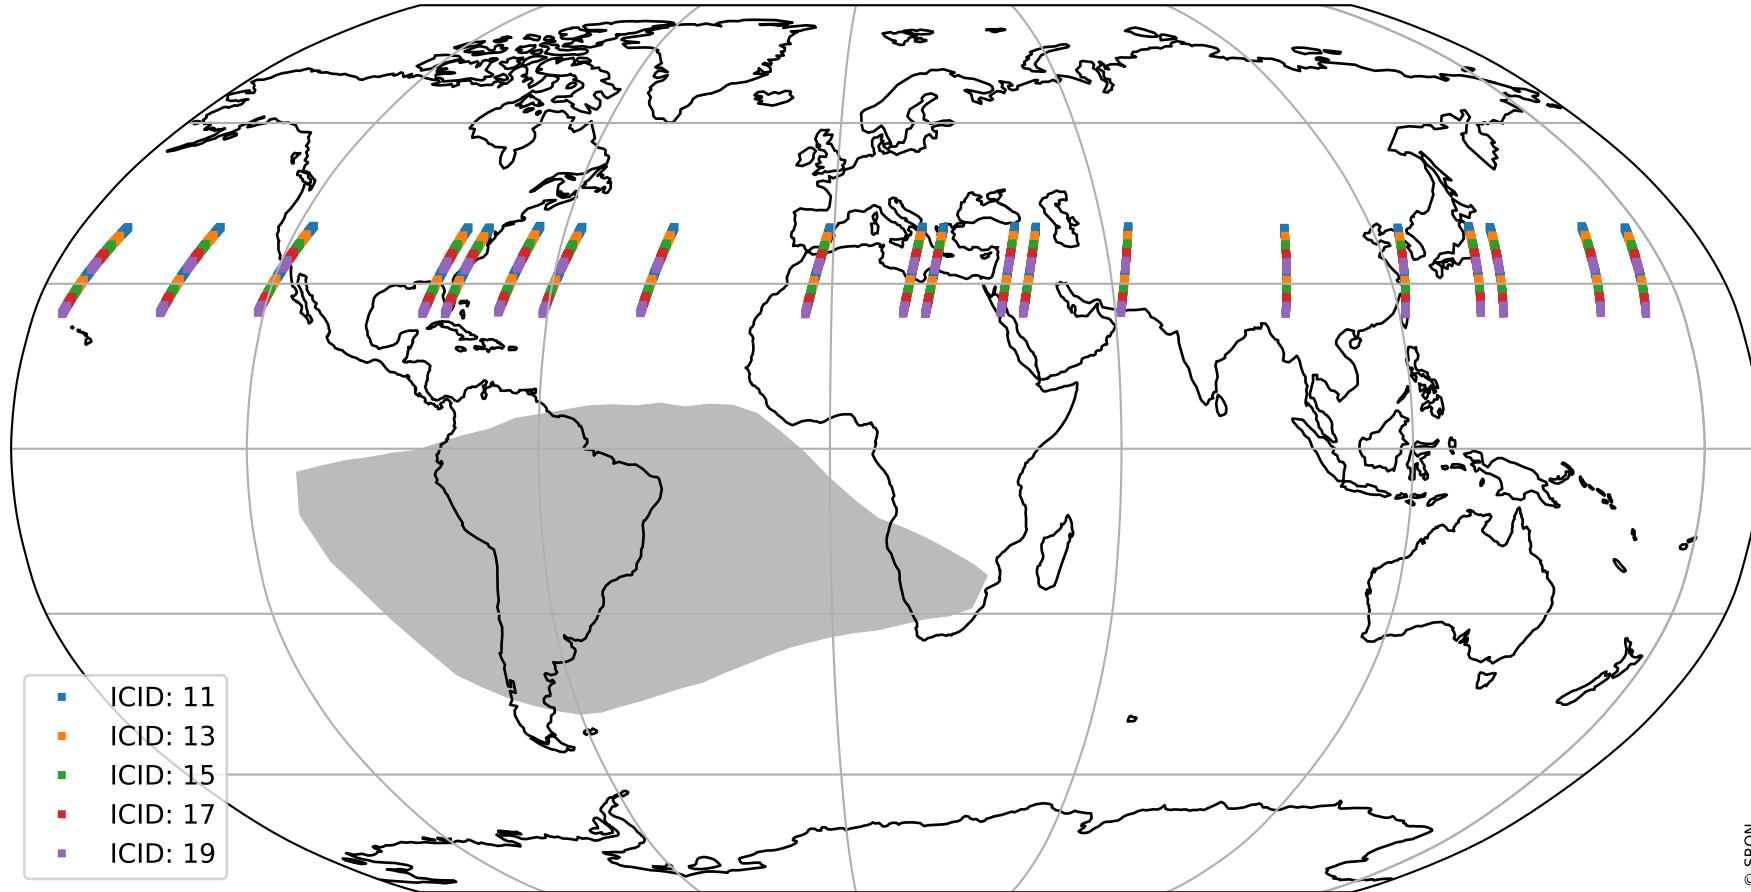

Tropomi SWIR offset (official)

orbits : 20 in [27052, 27097]
coverage : 2023-01-02 / 2023-01-05
median : 0.52596 V
spread : 0.035917 V
created : 2023-08-21T15:26:29

value detector map

Tropomi SWIR offset (official)

orbits : 20 in [27052, 27097]
coverage : 2023-01-02 / 2023-01-05
median : 27.238 μV
spread : 13.942 μV
created : 2023-08-21T15:26:29

Tropomi SWIR offset (official)

orbits : 20 in [27052, 27097]
coverage : 2023-01-02 / 2023-01-05
median : -0.051726 mV
spread : 0.42395 mV
created : 2023-08-21T15:26:30

value compared with SWIR offset CKD

Tropomi SWIR offset (official) ground-tracks of Sentinel-5P

orbits : 20 in [27052, 27097]
coverage : 2023-01-02 / 2023-01-05
created : 2023-08-21T15:26:30

Tropomi SWIR offset (official)

orbits : [2827, 27097]
coverage : 2018-04-30 / 2023-01-05
created : 2023-08-21T15:26:30

trend of detector median & temperatures