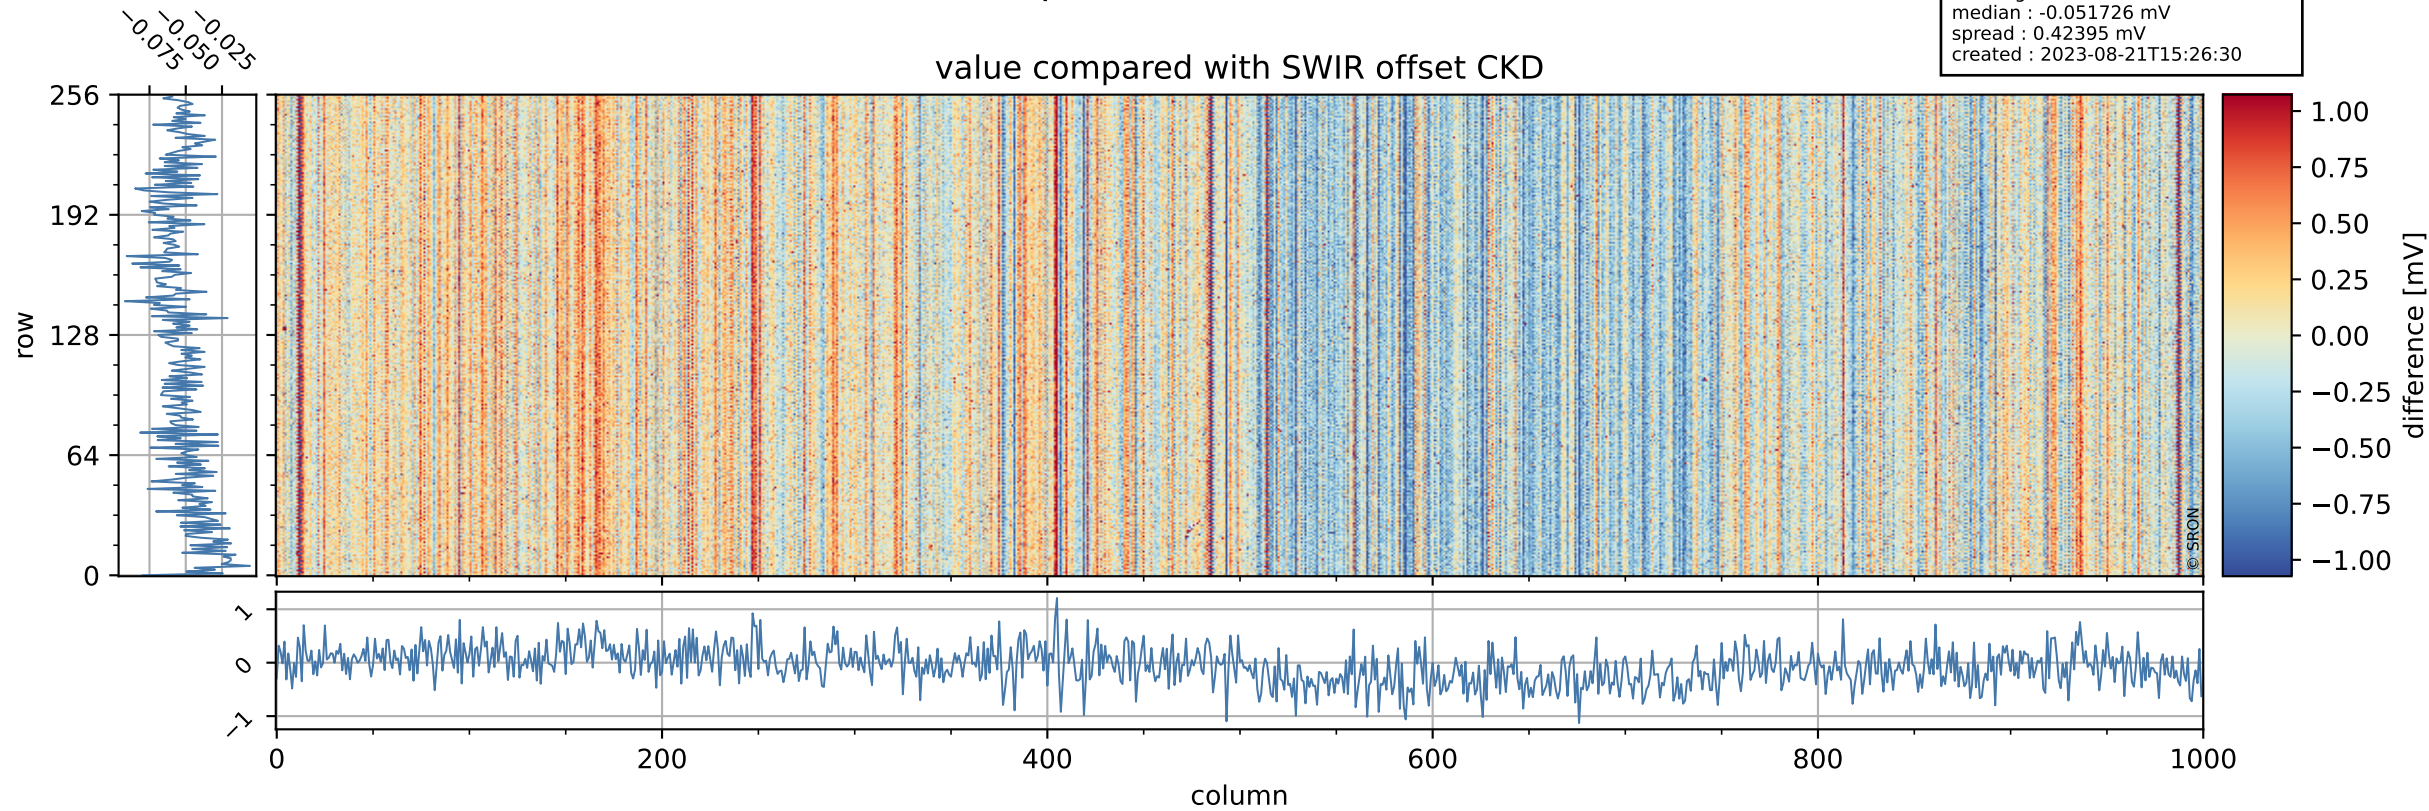

Tropomi SWIR offset (official)

orbits : 20 in [27052, 27097]
coverage : 2023-01-02 / 2023-01-05
median : 0.52596 V
spread : 0.035917 V
created : 2023-08-21T15:26:29

value detector map

Tropomi SWIR offset (official)

orbits : 20 in [27052, 27097]
coverage : 2023-01-02 / 2023-01-05
median : 27.238 μV
spread : 13.942 μV
created : 2023-08-21T15:26:29

Tropomi SWIR offset (official)

orbits : 20 in [27052, 27097]
coverage : 2023-01-02 / 2023-01-05
median : -0.051726 mV
spread : 0.42395 mV
created : 2023-08-21T15:26:30

value compared with SWIR offset CKD

Tropomi SWIR offset (official) ground-tracks of Sentinel-5P

orbits : 20 in [27052, 27097]
coverage : 2023-01-02 / 2023-01-05
created : 2023-08-21T15:26:30

Tropomi SWIR offset (official)

orbits : [2827, 27097]
coverage : 2018-04-30 / 2023-01-05
created : 2023-08-21T15:26:30

trend of detector median & temperatures