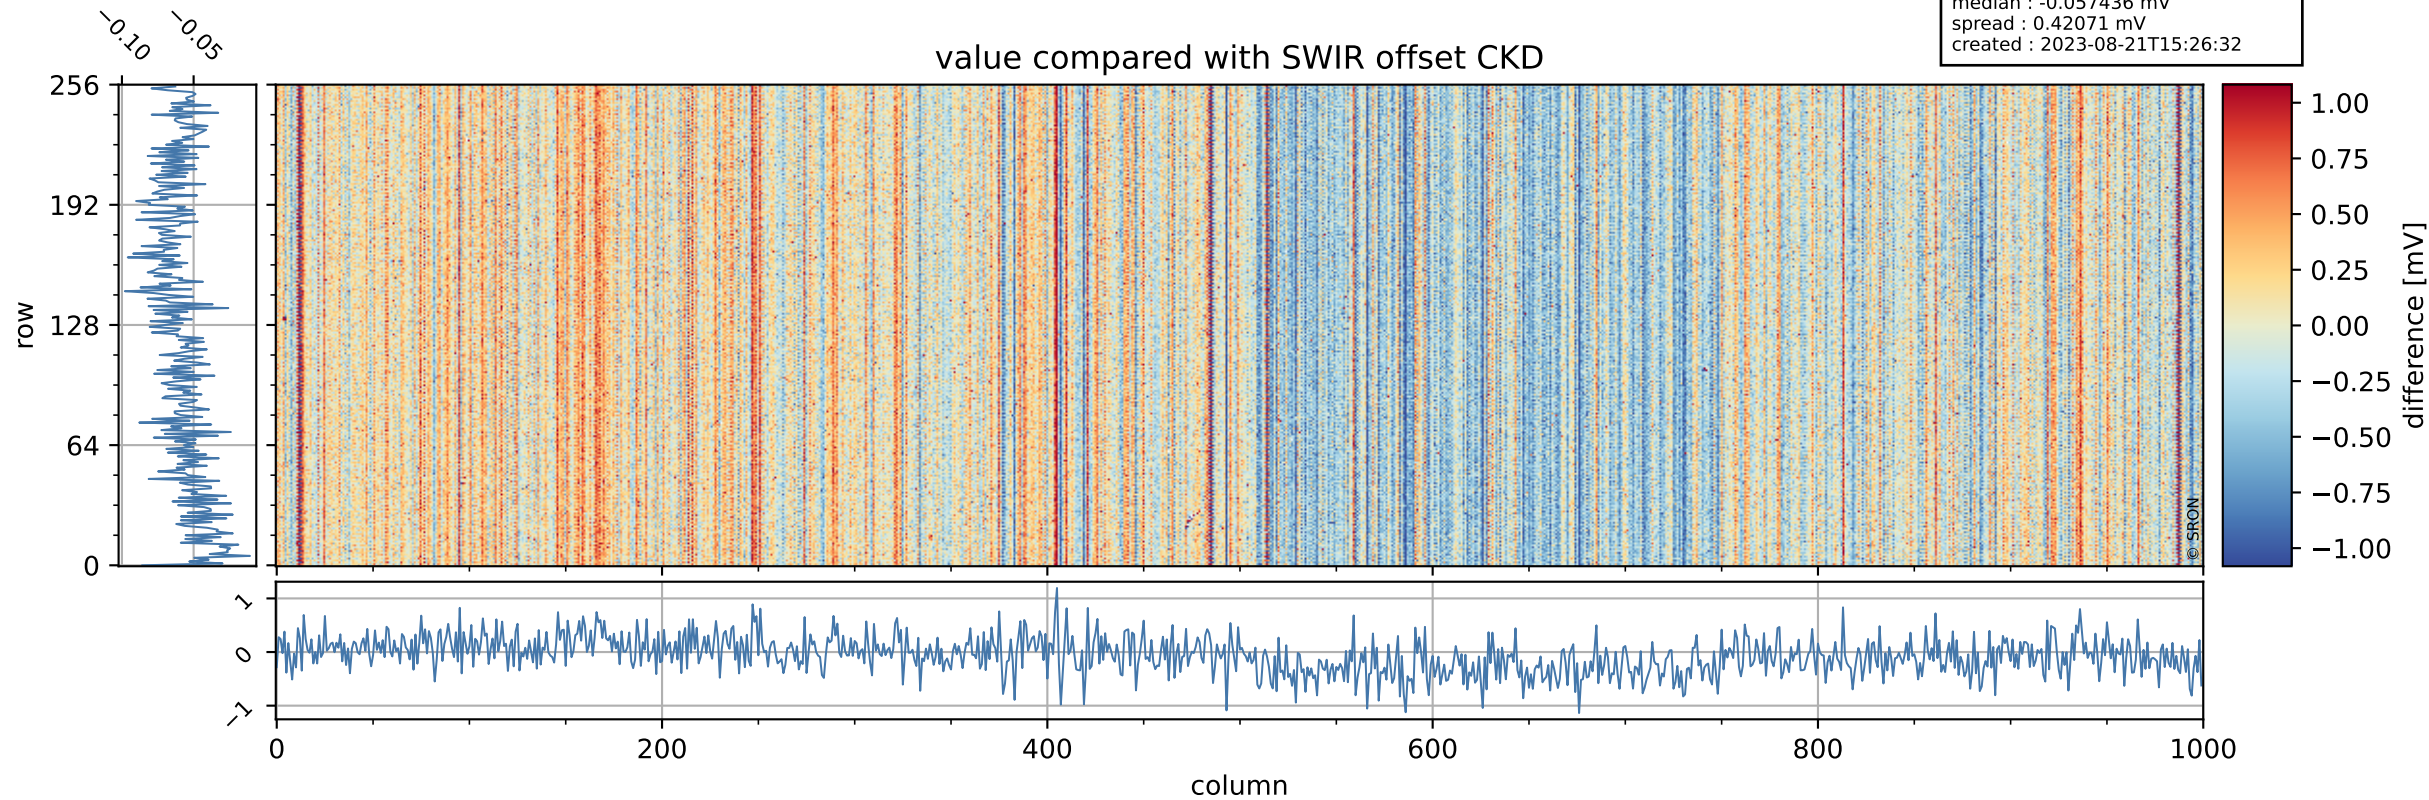

Tropomi SWIR offset (official)

orbits : 19 in [27067, 27112]
coverage : 2023-01-03 / 2023-01-06
median : 0.52596 V
spread : 0.035918 V
created : 2023-08-21T15:26:32

value detector map

Tropomi SWIR offset (official)

orbits : 19 in [27067, 27112]
coverage : 2023-01-03 / 2023-01-06
median : 27.752 μV
spread : 14.112 μV
created : 2023-08-21T15:26:32

Tropomi SWIR offset (official)

orbits : 19 in [27067, 27112]
coverage : 2023-01-03 / 2023-01-06
median : -0.057436 mV
spread : 0.42071 mV
created : 2023-08-21T15:26:32

value compared with SWIR offset CKD

Tropomi SWIR offset (official) ground-tracks of Sentinel-5P

orbits : 19 in [27067, 27112]
coverage : 2023-01-03 / 2023-01-06
created : 2023-08-21T15:26:32

Tropomi SWIR offset (official)

orbits : [2827, 27112]
coverage : 2018-04-30 / 2023-01-06
created : 2023-08-21T15:26:33

trend of detector median & temperatures