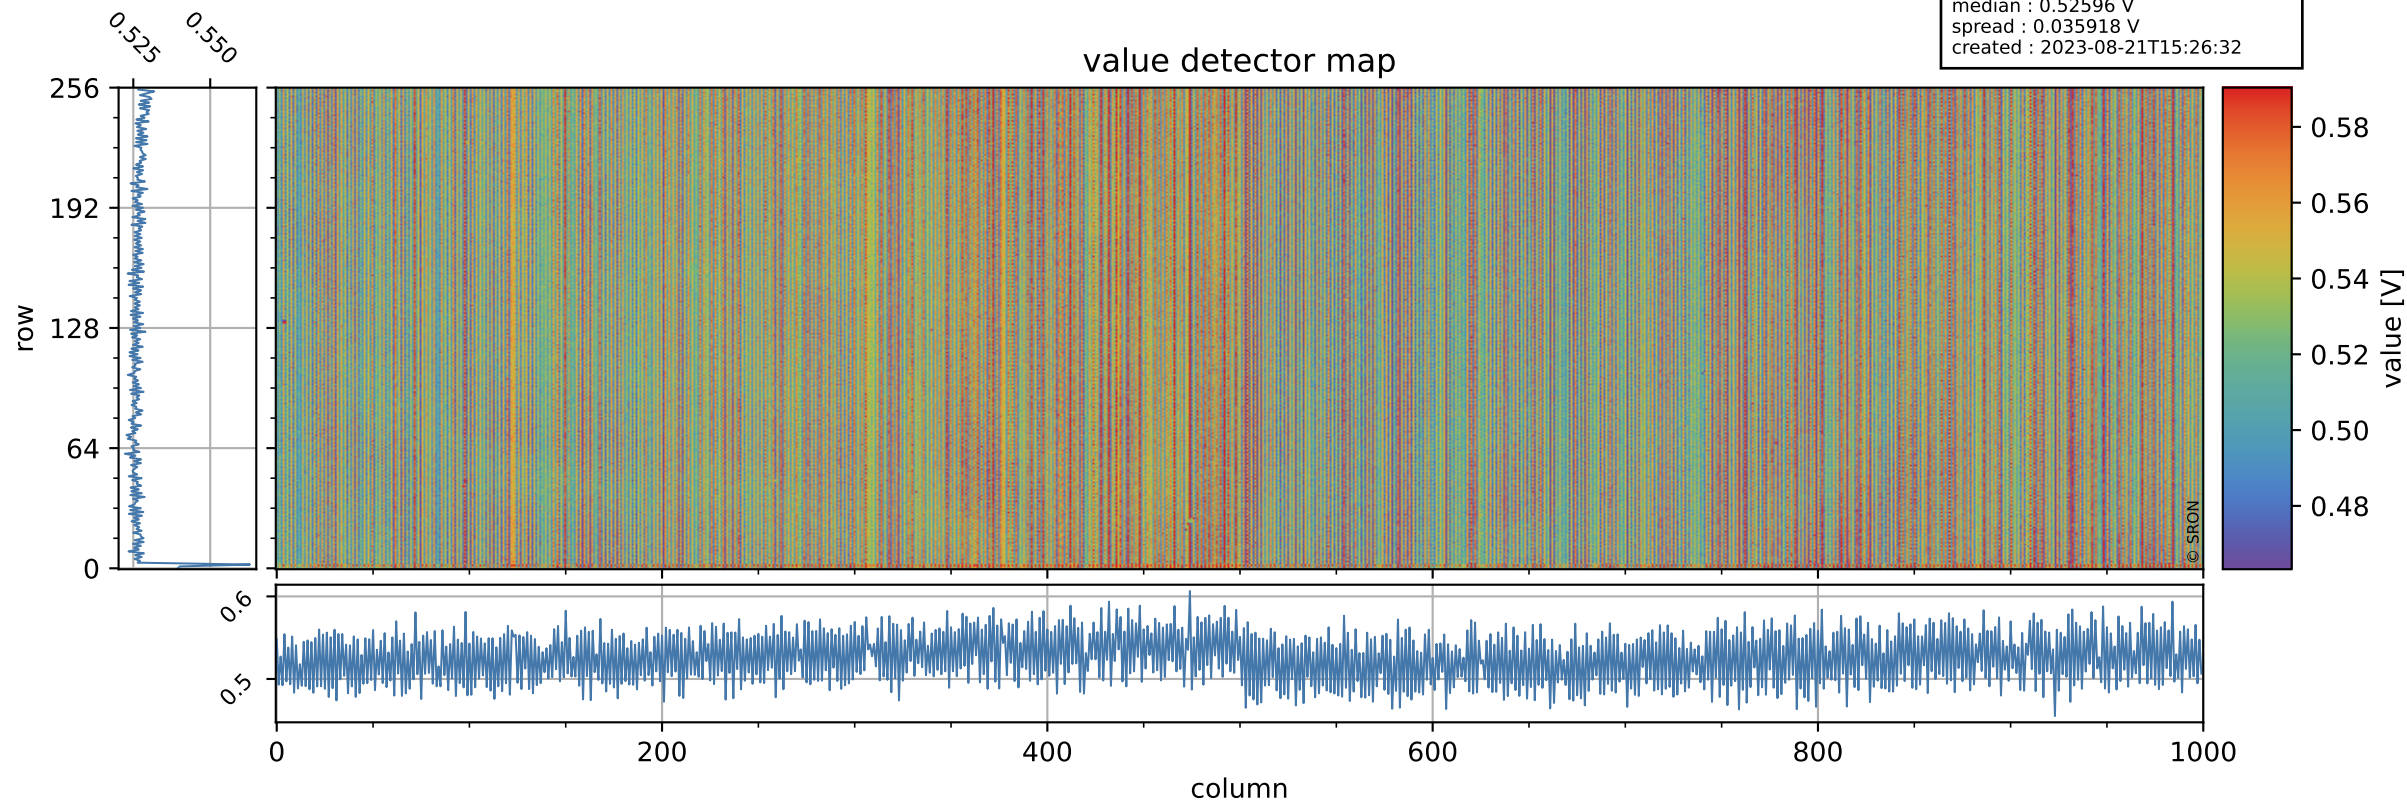

Tropomi SWIR offset (official)

orbits : 19 in [27067, 27112]
coverage : 2023-01-03 / 2023-01-06
median : 0.52596 V
spread : 0.035918 V
created : 2023-08-21T15:26:32

value detector map

Tropomi SWIR offset (official)

orbits : 19 in [27067, 27112]
coverage : 2023-01-03 / 2023-01-06
median : 27.752 μV
spread : 14.112 μV
created : 2023-08-21T15:26:32

Tropomi SWIR offset (official)

orbits : 19 in [27067, 27112]
coverage : 2023-01-03 / 2023-01-06
median : -0.057436 mV
spread : 0.42071 mV
created : 2023-08-21T15:26:32

value compared with SWIR offset CKD

Tropomi SWIR offset (official) ground-tracks of Sentinel-5P

orbits : 19 in [27067, 27112]
coverage : 2023-01-03 / 2023-01-06
created : 2023-08-21T15:26:32

Tropomi SWIR offset (official)

orbits : [2827, 27112]
coverage : 2018-04-30 / 2023-01-06
created : 2023-08-21T15:26:33

trend of detector median & temperatures