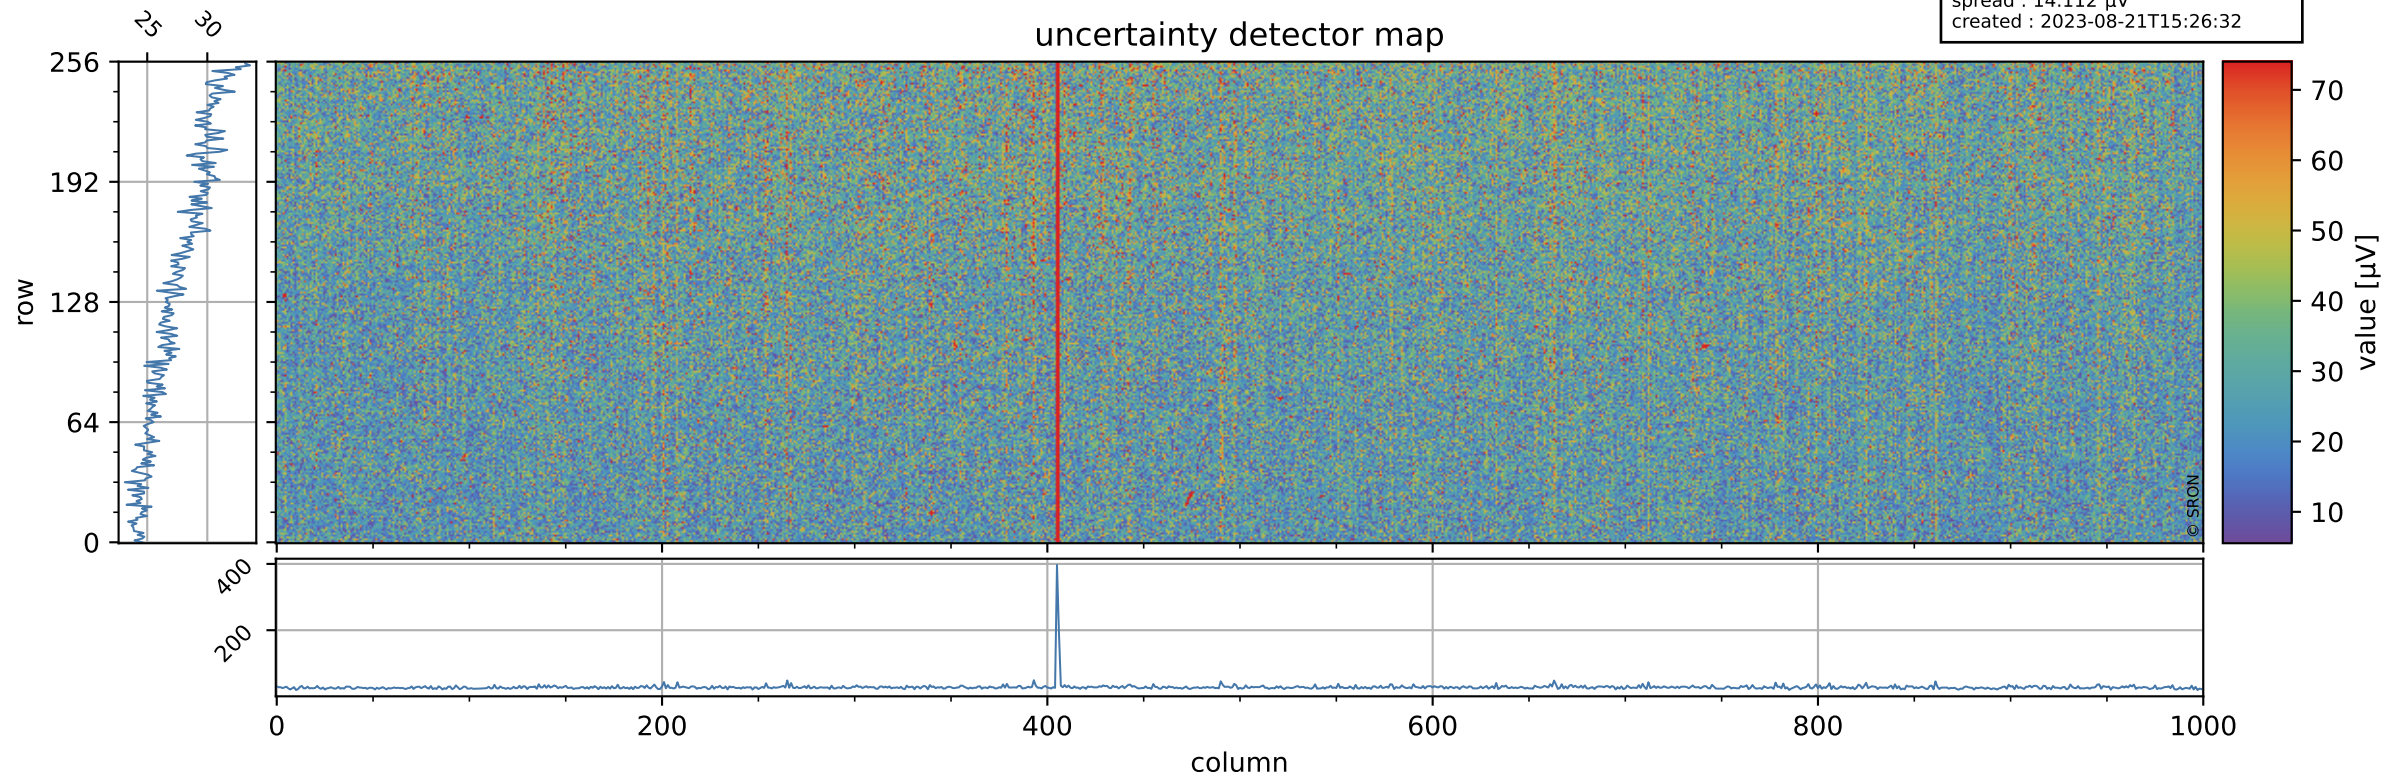

Tropomi SWIR offset (official)

orbits : 19 in [27067, 27112]
coverage : 2023-01-03 / 2023-01-06
median : 0.52596 V
spread : 0.035918 V
created : 2023-08-21T15:26:32

value detector map

Tropomi SWIR offset (official)

orbits : 19 in [27067, 27112]
coverage : 2023-01-03 / 2023-01-06
median : 27.752 μV
spread : 14.112 μV
created : 2023-08-21T15:26:32

Tropomi SWIR offset (official)

orbits : 19 in [27067, 27112]
coverage : 2023-01-03 / 2023-01-06
median : -0.057436 mV
spread : 0.42071 mV
created : 2023-08-21T15:26:32

value compared with SWIR offset CKD

Tropomi SWIR offset (official) ground-tracks of Sentinel-5P

orbits : 19 in [27067, 27112]
coverage : 2023-01-03 / 2023-01-06
created : 2023-08-21T15:26:32

Tropomi SWIR offset (official)

orbits : [2827, 27112]
coverage : 2018-04-30 / 2023-01-06
created : 2023-08-21T15:26:33

trend of detector median & temperatures