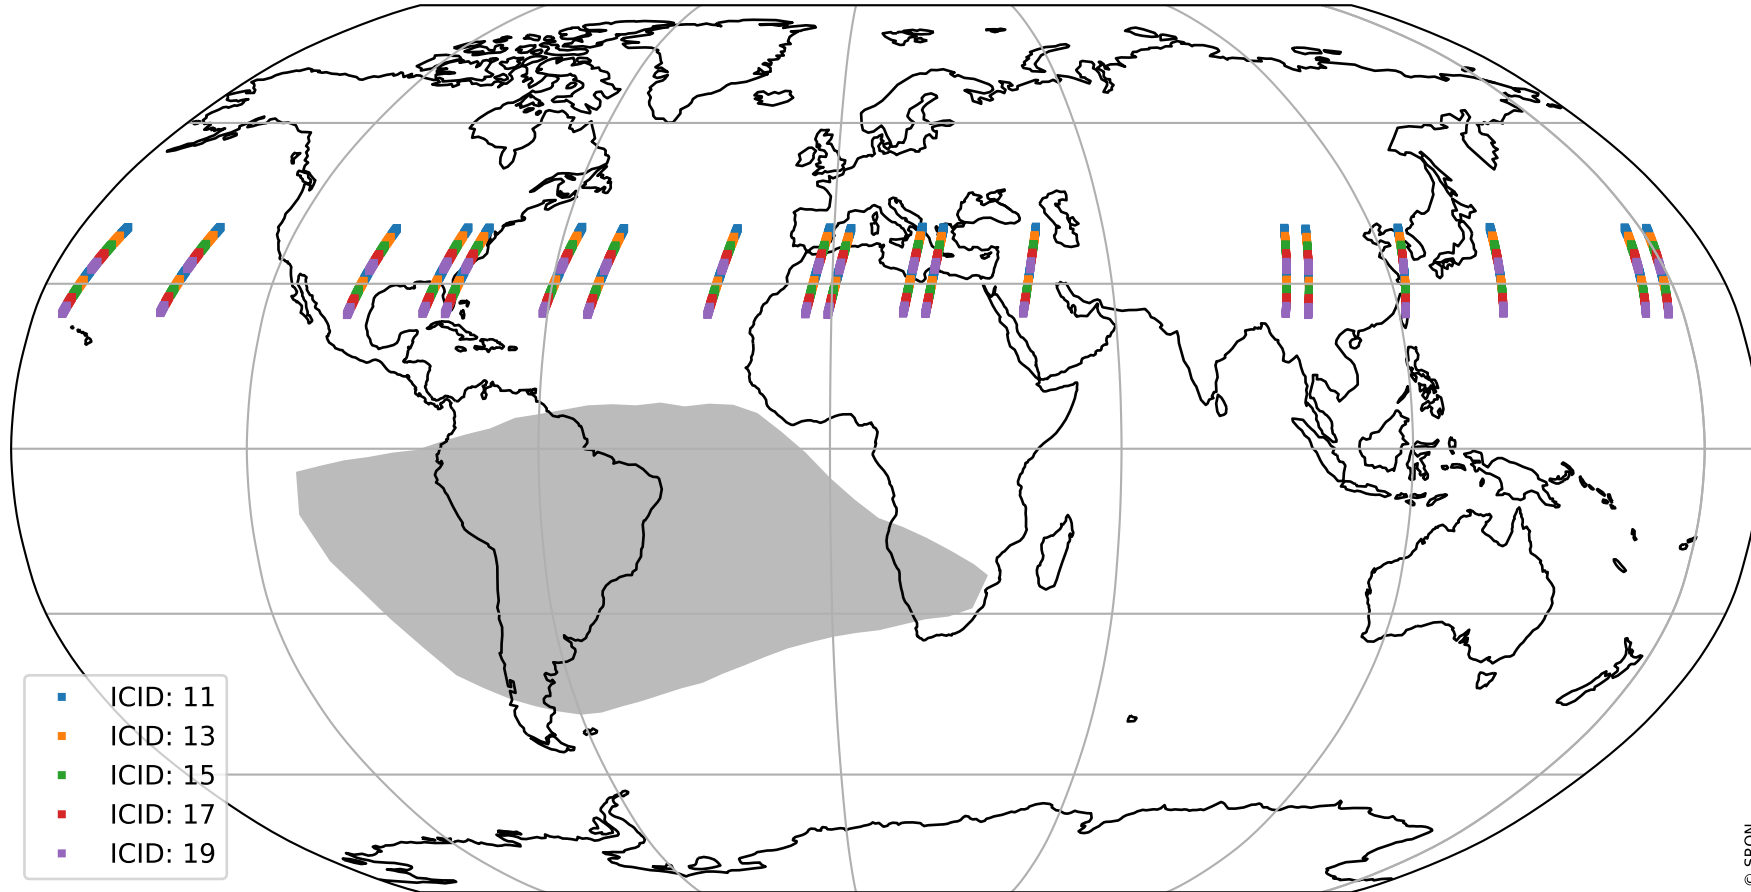

Tropomi SWIR offset (official)

orbits : 19 in [27067, 27112]
coverage : 2023-01-03 / 2023-01-06
median : 0.52596 V
spread : 0.035918 V
created : 2023-08-21T15:26:32

value detector map

Tropomi SWIR offset (official)

orbits : 19 in [27067, 27112]
coverage : 2023-01-03 / 2023-01-06
median : 27.752 μV
spread : 14.112 μV
created : 2023-08-21T15:26:32

Tropomi SWIR offset (official)

orbits : 19 in [27067, 27112]
coverage : 2023-01-03 / 2023-01-06
median : -0.057436 mV
spread : 0.42071 mV
created : 2023-08-21T15:26:32

value compared with SWIR offset CKD

Tropomi SWIR offset (official) ground-tracks of Sentinel-5P

orbits : 19 in [27067, 27112]
coverage : 2023-01-03 / 2023-01-06
created : 2023-08-21T15:26:32

Tropomi SWIR offset (official)

orbits : [2827, 27112]
coverage : 2018-04-30 / 2023-01-06
created : 2023-08-21T15:26:33

trend of detector median & temperatures