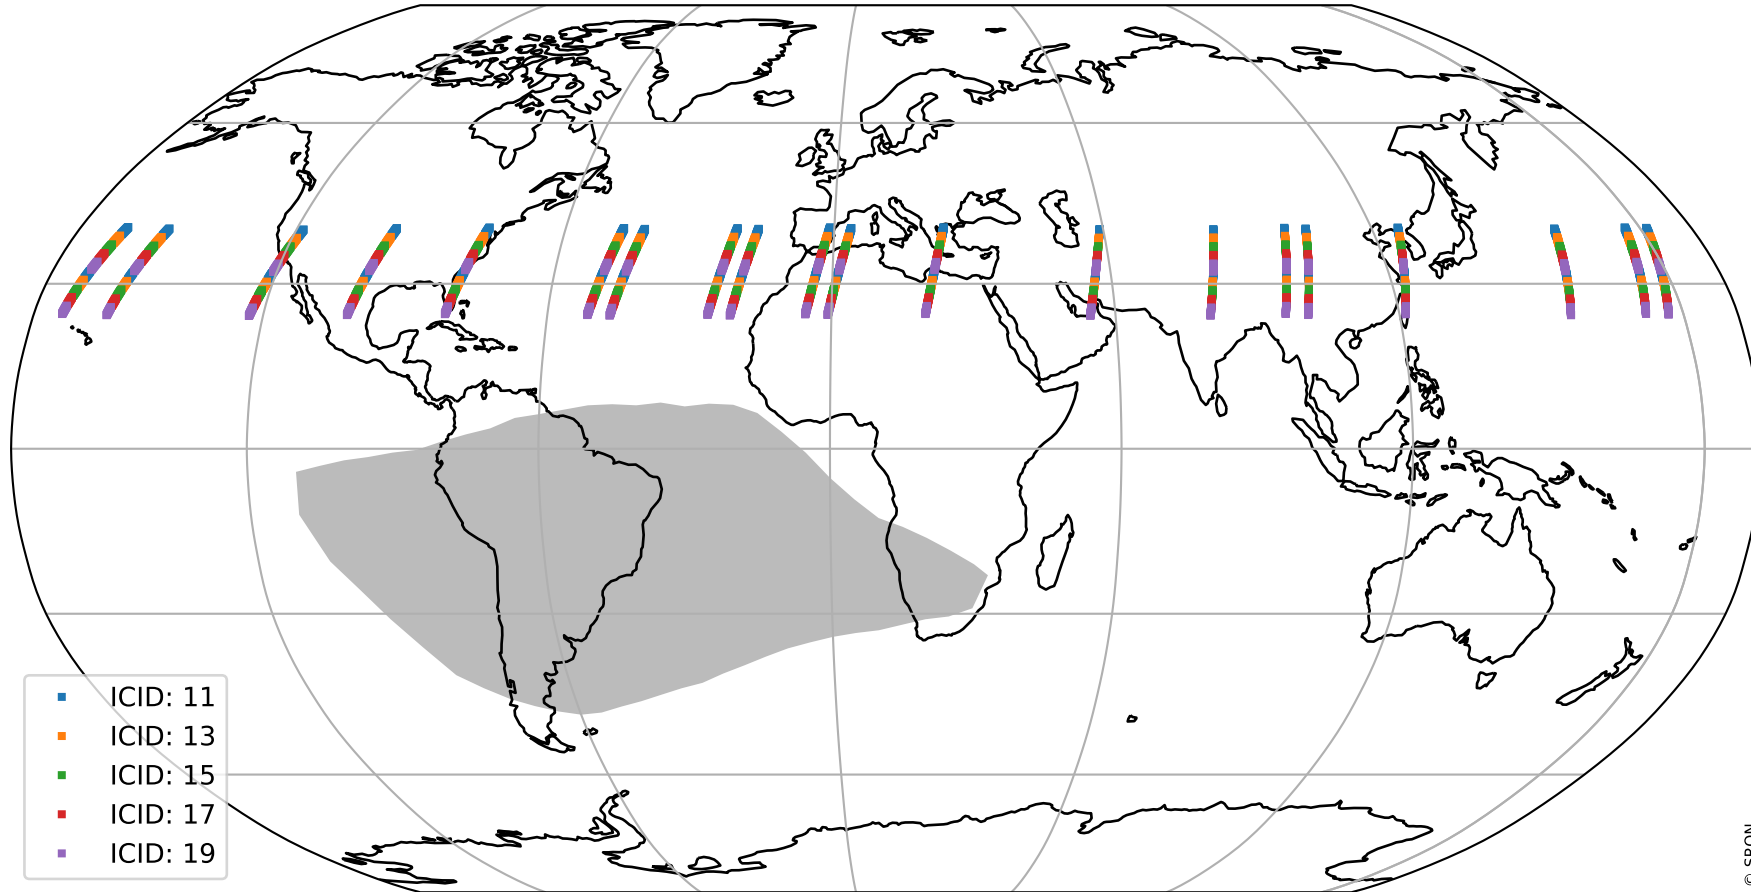

Tropomi SWIR offset (official)

orbits : 20 in [27082, 27127]
coverage : 2023-01-04 / 2023-01-07
median : 0.52596 V
spread : 0.035917 V
created : 2023-08-21T15:26:34

value detector map

Tropomi SWIR offset (official)

orbits : 20 in [27082, 27127]
coverage : 2023-01-04 / 2023-01-07
median : 28.21 μV
spread : 14.36 μV
created : 2023-08-21T15:26:34

Tropomi SWIR offset (official)

orbits : 20 in [27082, 27127]
coverage : 2023-01-04 / 2023-01-07
median : -0.05552 mV
spread : 0.41811 mV
created : 2023-08-21T15:26:34

value compared with SWIR offset CKD

Tropomi SWIR offset (official) ground-tracks of Sentinel-5P

orbits : 20 in [27082, 27127]
coverage : 2023-01-04 / 2023-01-07
created : 2023-08-21T15:26:35

Tropomi SWIR offset (official)

orbits : [2827, 27127]
coverage : 2018-04-30 / 2023-01-07
created : 2023-08-21T15:26:35

trend of detector median & temperatures