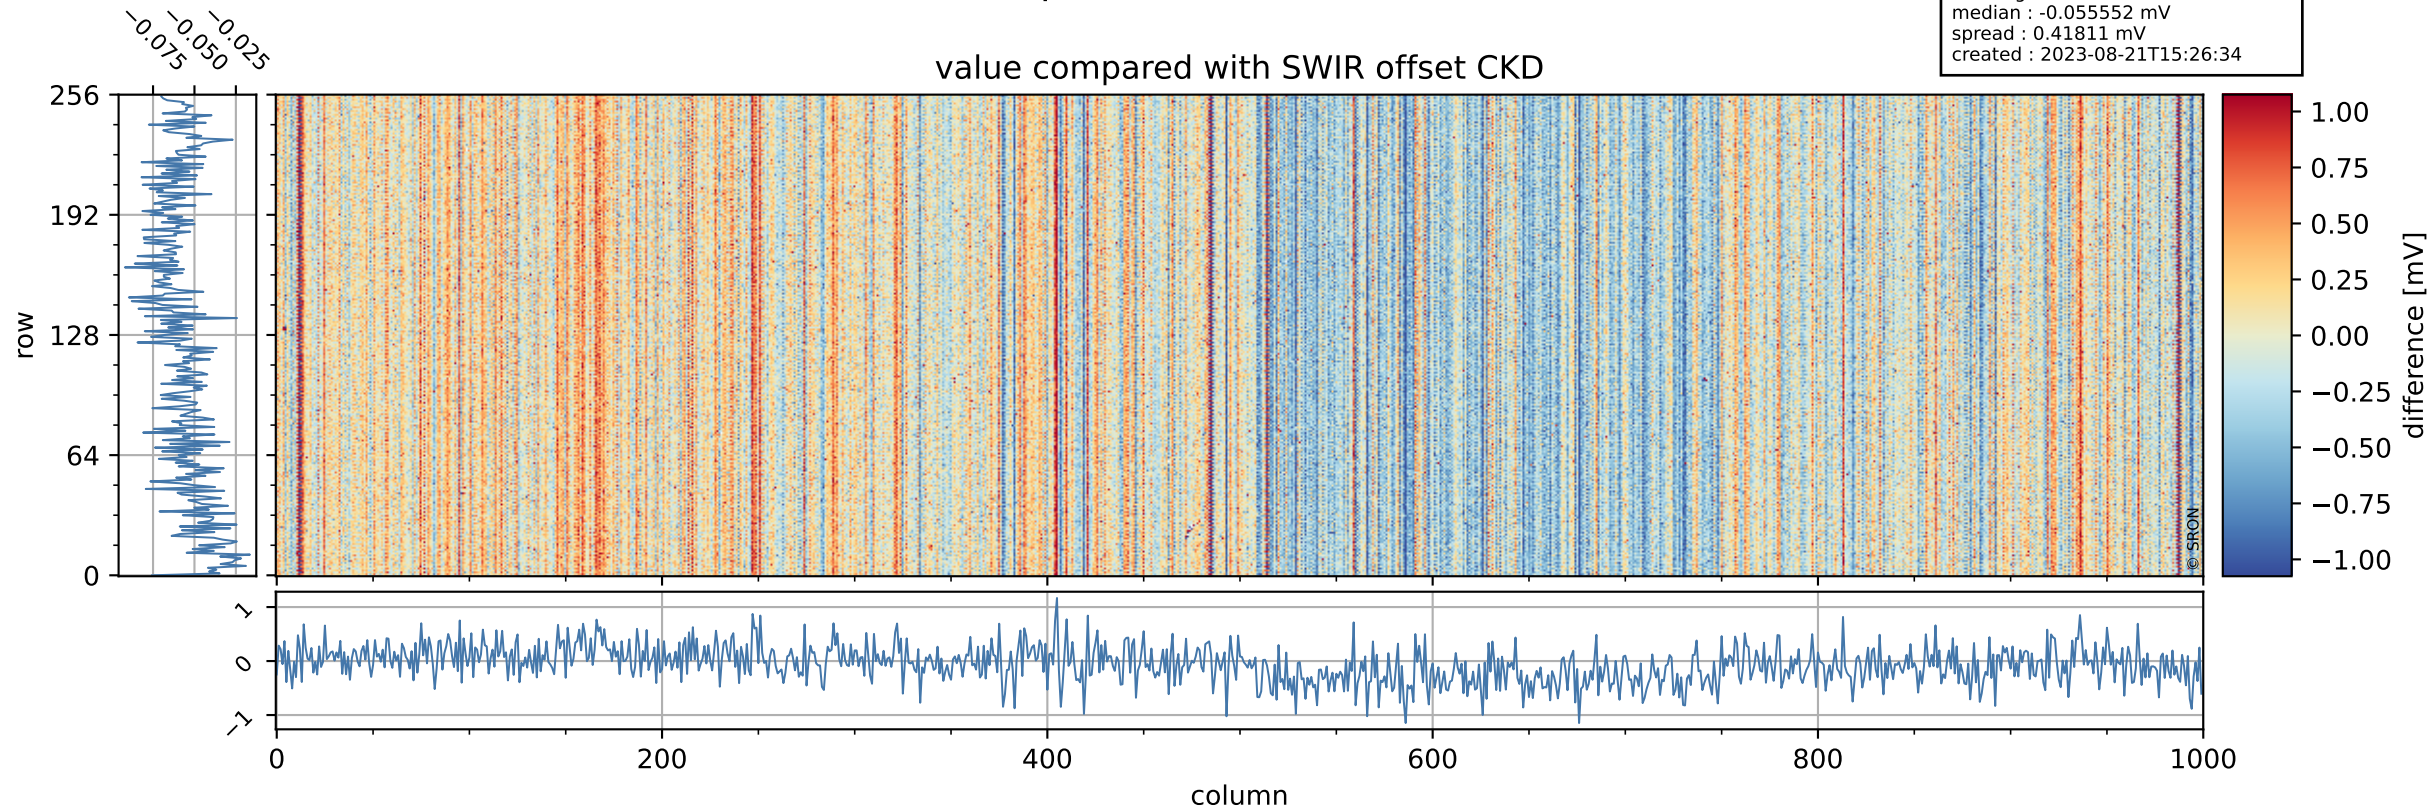

Tropomi SWIR offset (official)

orbits : 20 in [27082, 27127]
coverage : 2023-01-04 / 2023-01-07
median : 0.52596 V
spread : 0.035917 V
created : 2023-08-21T15:26:34

value detector map

Tropomi SWIR offset (official)

orbits : 20 in [27082, 27127]
coverage : 2023-01-04 / 2023-01-07
median : 28.21 μV
spread : 14.36 μV
created : 2023-08-21T15:26:34

Tropomi SWIR offset (official)

orbits : 20 in [27082, 27127]
coverage : 2023-01-04 / 2023-01-07
median : -0.05552 mV
spread : 0.41811 mV
created : 2023-08-21T15:26:34

value compared with SWIR offset CKD

Tropomi SWIR offset (official) ground-tracks of Sentinel-5P

orbits : 20 in [27082, 27127]
coverage : 2023-01-04 / 2023-01-07
created : 2023-08-21T15:26:35

Tropomi SWIR offset (official)

orbits : [2827, 27127]
coverage : 2018-04-30 / 2023-01-07
created : 2023-08-21T15:26:35

trend of detector median & temperatures