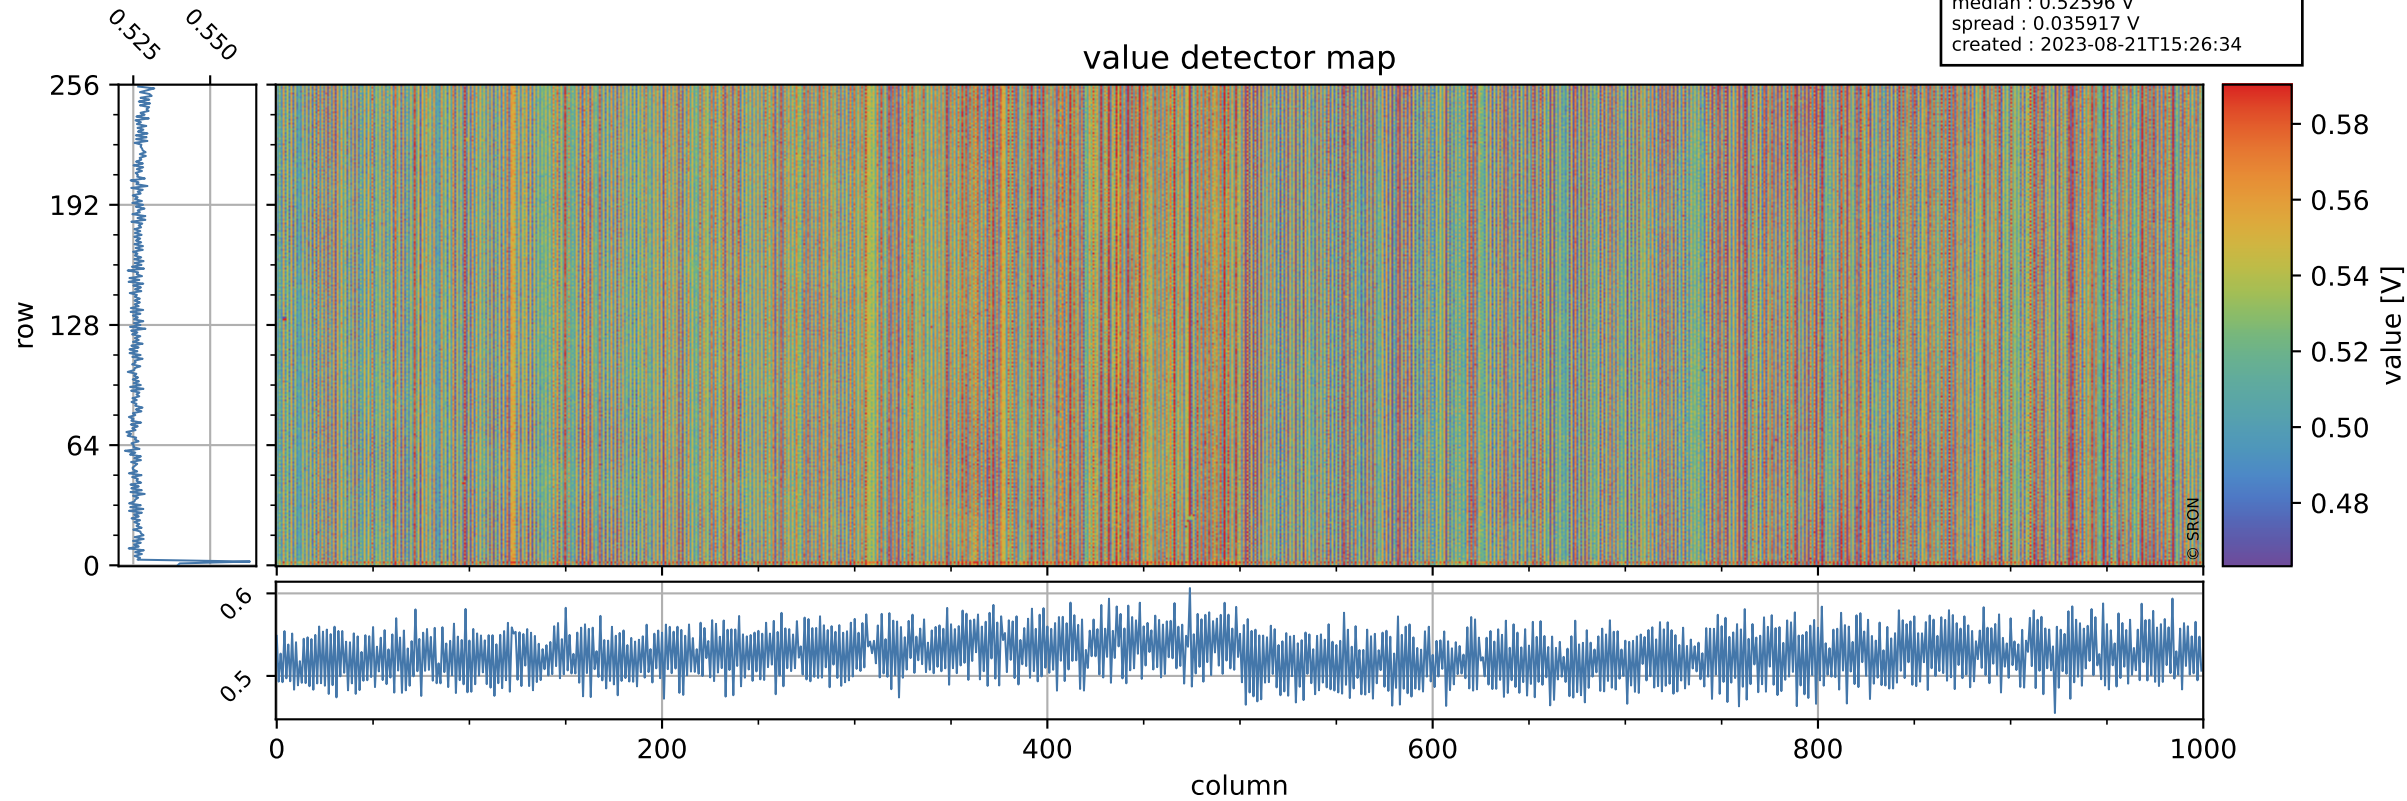

Tropomi SWIR offset (official)

orbits : 20 in [27082, 27127]
coverage : 2023-01-04 / 2023-01-07
median : 0.52596 V
spread : 0.035917 V
created : 2023-08-21T15:26:34

value detector map

Tropomi SWIR offset (official)

orbits : 20 in [27082, 27127]
coverage : 2023-01-04 / 2023-01-07
median : 28.21 μV
spread : 14.36 μV
created : 2023-08-21T15:26:34

Tropomi SWIR offset (official)

orbits : 20 in [27082, 27127]
coverage : 2023-01-04 / 2023-01-07
median : -0.05552 mV
spread : 0.41811 mV
created : 2023-08-21T15:26:34

value compared with SWIR offset CKD

Tropomi SWIR offset (official) ground-tracks of Sentinel-5P

orbits : 20 in [27082, 27127]
coverage : 2023-01-04 / 2023-01-07
created : 2023-08-21T15:26:35

Tropomi SWIR offset (official)

orbits : [2827, 27127]
coverage : 2018-04-30 / 2023-01-07
created : 2023-08-21T15:26:35

trend of detector median & temperatures