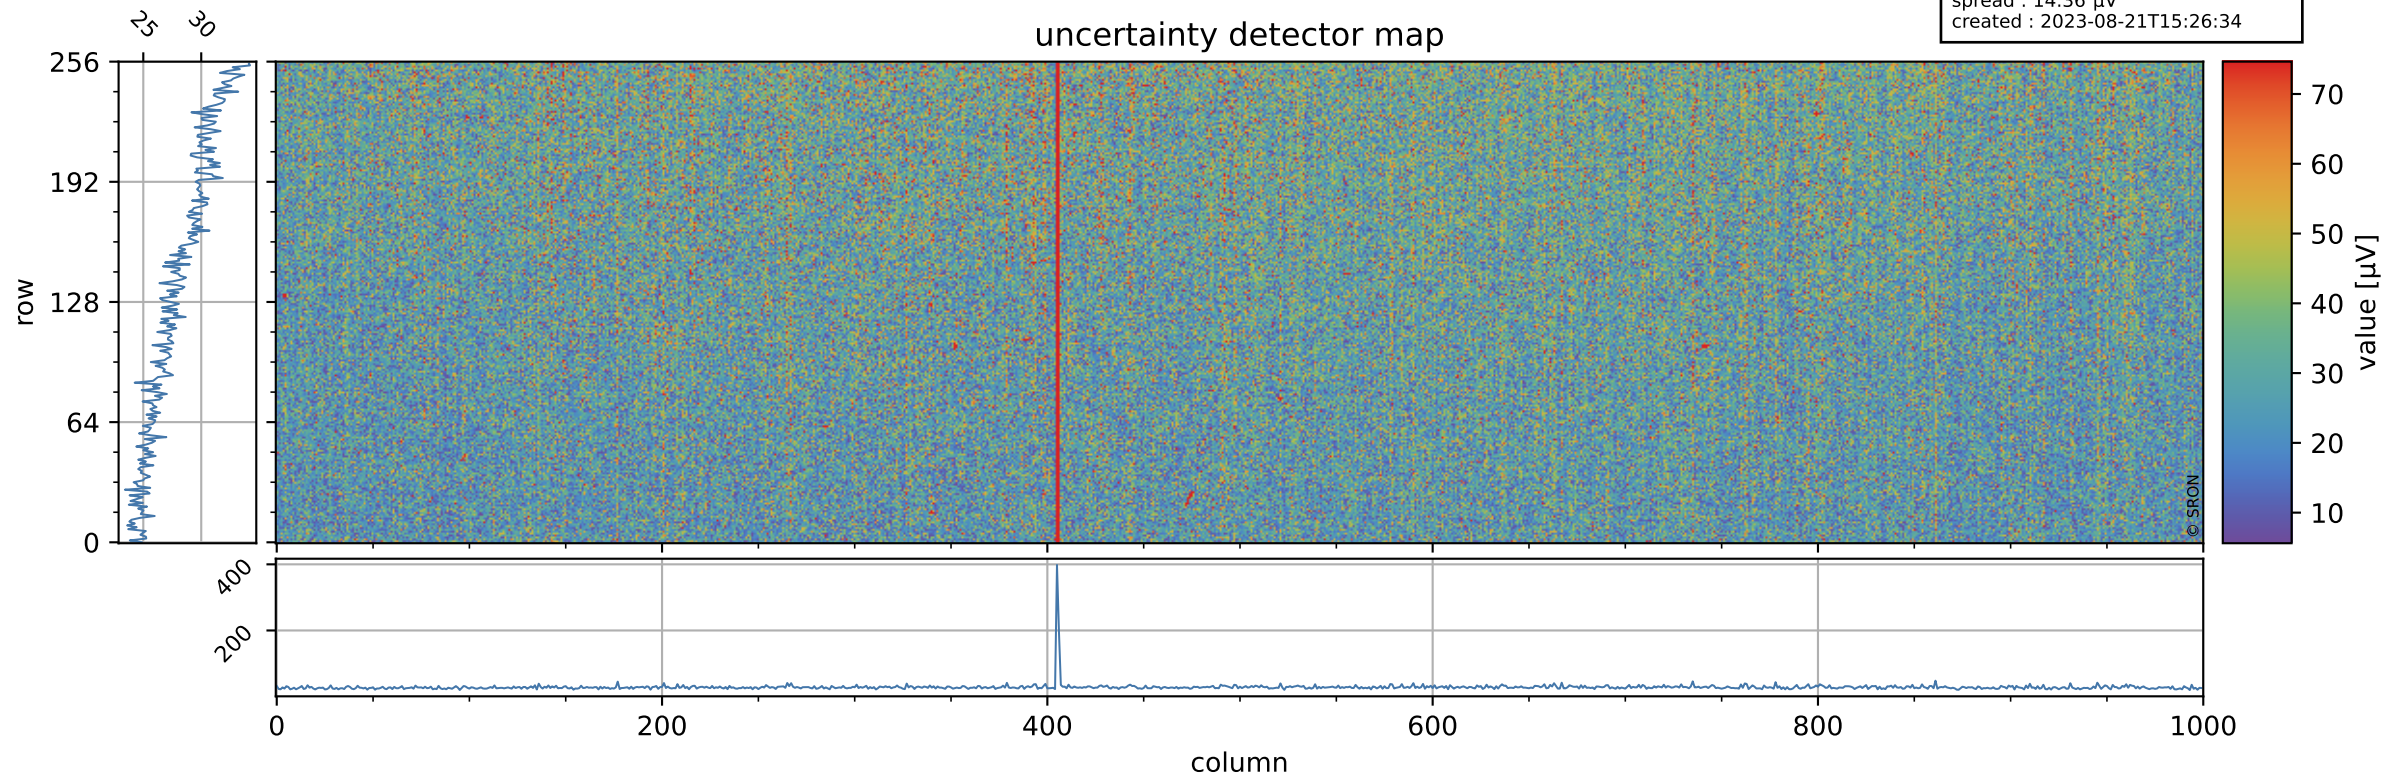

Tropomi SWIR offset (official)

orbits : 20 in [27082, 27127]
coverage : 2023-01-04 / 2023-01-07
median : 0.52596 V
spread : 0.035917 V
created : 2023-08-21T15:26:34

value detector map

Tropomi SWIR offset (official)

orbits : 20 in [27082, 27127]
coverage : 2023-01-04 / 2023-01-07
median : 28.21 μV
spread : 14.36 μV
created : 2023-08-21T15:26:34

Tropomi SWIR offset (official)

orbits : 20 in [27082, 27127]
coverage : 2023-01-04 / 2023-01-07
median : -0.05552 mV
spread : 0.41811 mV
created : 2023-08-21T15:26:34

value compared with SWIR offset CKD

Tropomi SWIR offset (official) ground-tracks of Sentinel-5P

orbits : 20 in [27082, 27127]
coverage : 2023-01-04 / 2023-01-07
created : 2023-08-21T15:26:35

Tropomi SWIR offset (official)

orbits : [2827, 27127]
coverage : 2018-04-30 / 2023-01-07
created : 2023-08-21T15:26:35

trend of detector median & temperatures