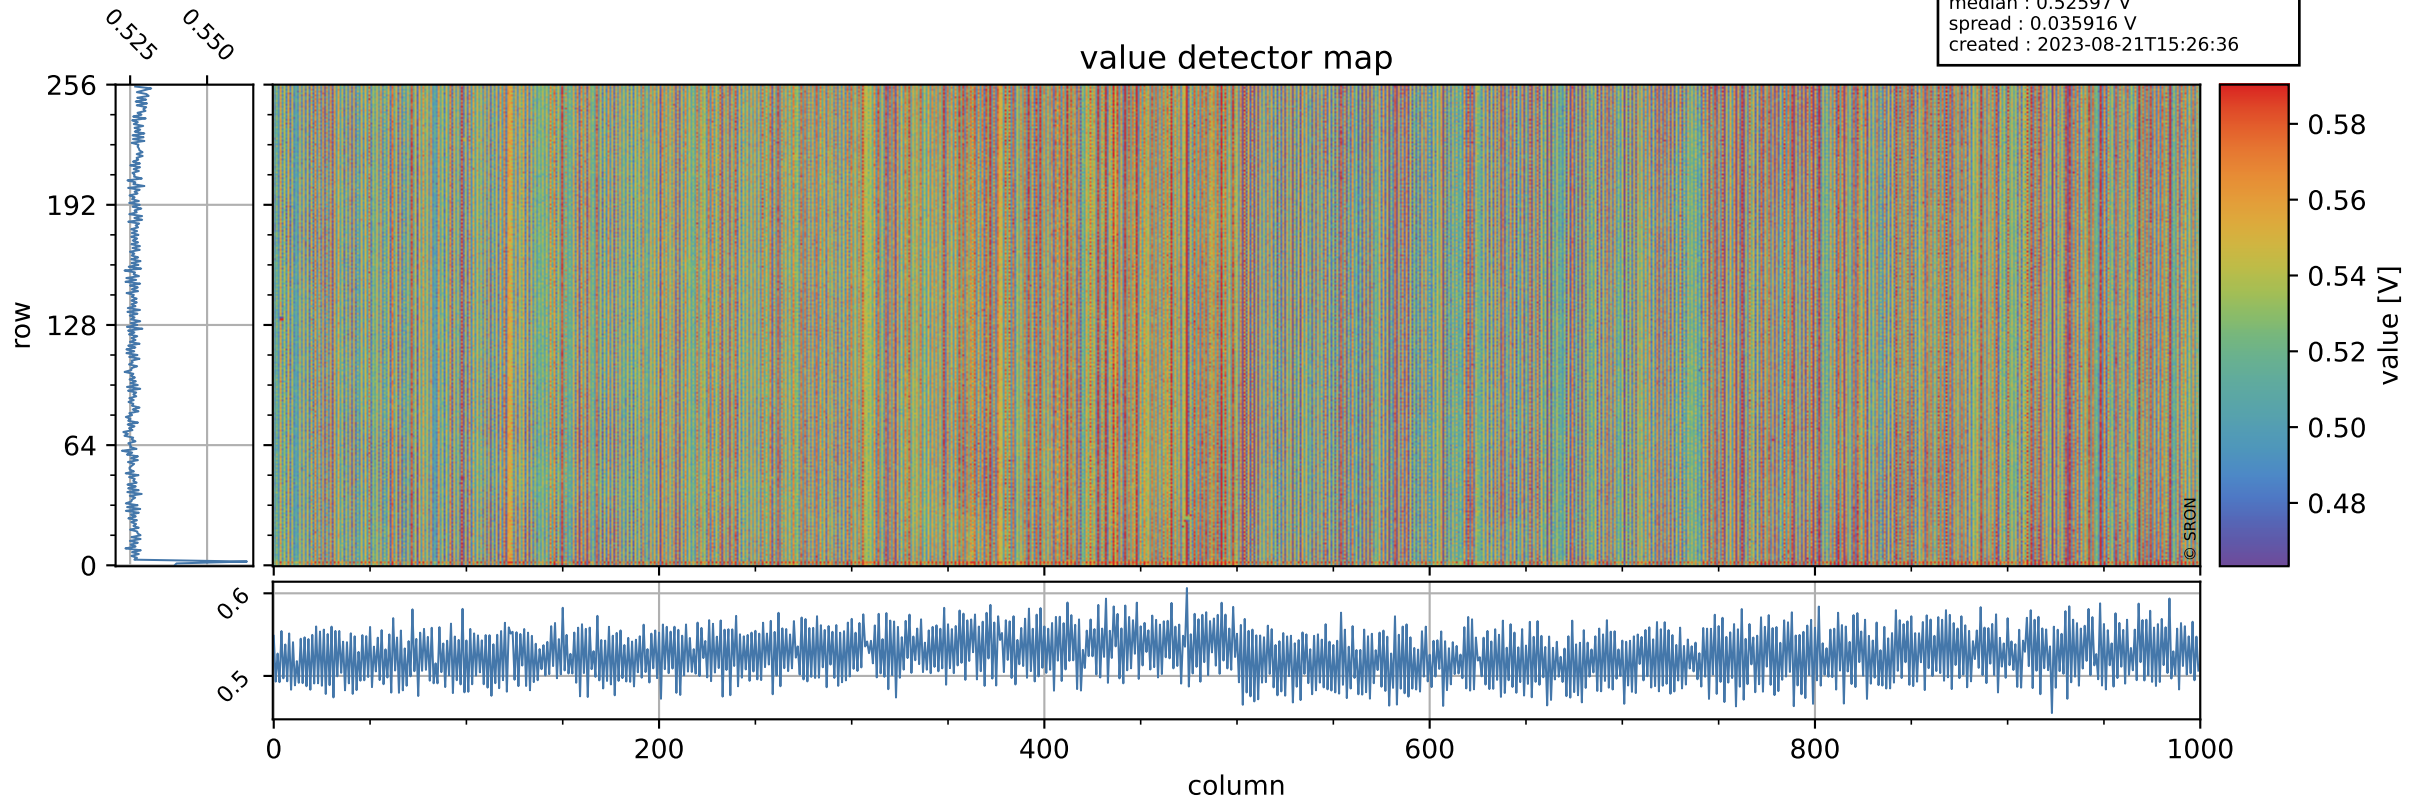

Tropomi SWIR offset (official)

orbits : 19 in [27097, 27142]
coverage : 2023-01-05 / 2023-01-08
median : 0.52597 V
spread : 0.035916 V
created : 2023-08-21T15:26:36

value detector map

Tropomi SWIR offset (official)

orbits : 19 in [27097, 27142]
coverage : 2023-01-05 / 2023-01-08
median : 28.532 μV
spread : 14.442 μV
created : 2023-08-21T15:26:36

Tropomi SWIR offset (official)

value compared with SWIR offset CKD

orbits : 19 in [27097, 27142]
coverage : 2023-01-05 / 2023-01-08
median : -0.044926 mV
spread : 0.41564 mV
created : 2023-08-21T15:26:37

Tropomi SWIR offset (official) ground-tracks of Sentinel-5P

orbits : 19 in [27097, 27142]
coverage : 2023-01-05 / 2023-01-08
created : 2023-08-21T15:26:37

Tropomi SWIR offset (official)

orbits : [2827, 27142]
coverage : 2018-04-30 / 2023-01-08
created : 2023-08-21T15:26:37

trend of detector median & temperatures