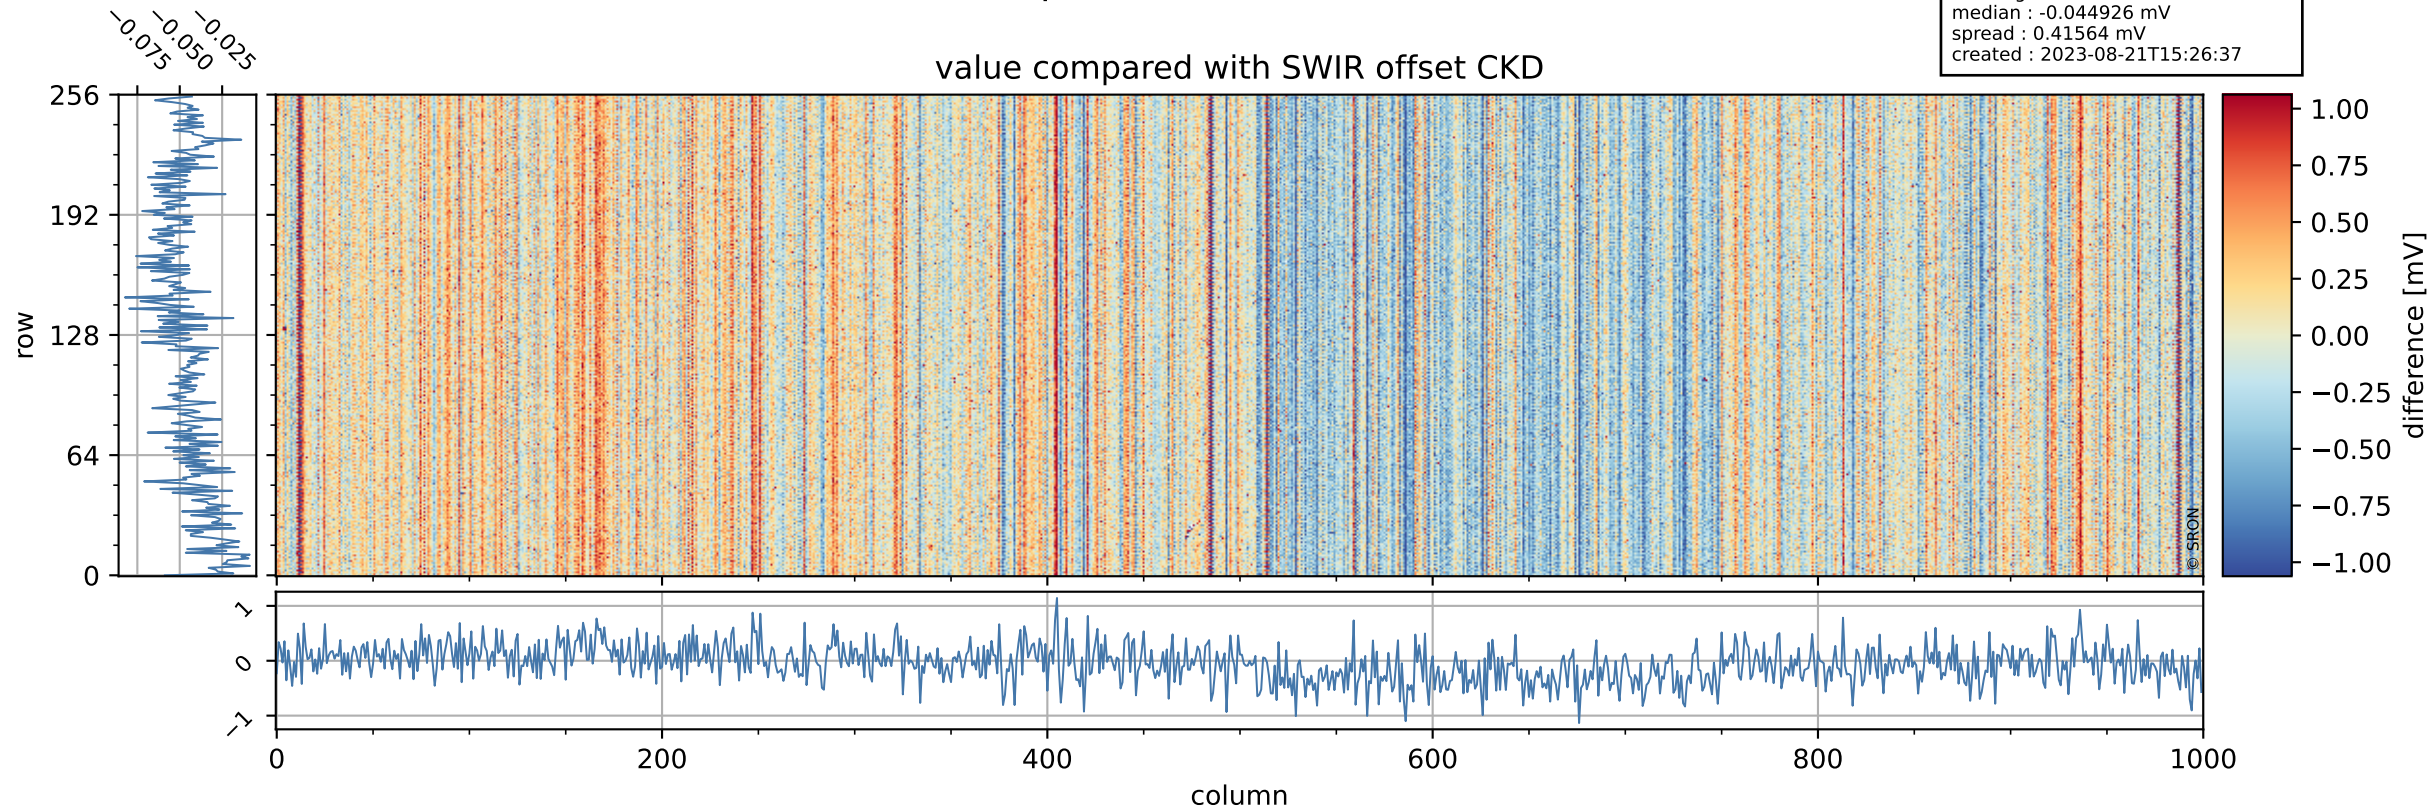

Tropomi SWIR offset (official)

orbits : 19 in [27097, 27142]
coverage : 2023-01-05 / 2023-01-08
median : 0.52597 V
spread : 0.035916 V
created : 2023-08-21T15:26:36

value detector map

Tropomi SWIR offset (official)

orbits : 19 in [27097, 27142]
coverage : 2023-01-05 / 2023-01-08
median : 28.532 μV
spread : 14.442 μV
created : 2023-08-21T15:26:36

Tropomi SWIR offset (official)

value compared with SWIR offset CKD

orbits : 19 in [27097, 27142]
coverage : 2023-01-05 / 2023-01-08
median : -0.044926 mV
spread : 0.41564 mV
created : 2023-08-21T15:26:37

Tropomi SWIR offset (official) ground-tracks of Sentinel-5P

orbits : 19 in [27097, 27142]
coverage : 2023-01-05 / 2023-01-08
created : 2023-08-21T15:26:37

Tropomi SWIR offset (official)

orbits : [2827, 27142]
coverage : 2018-04-30 / 2023-01-08
created : 2023-08-21T15:26:37

trend of detector median & temperatures