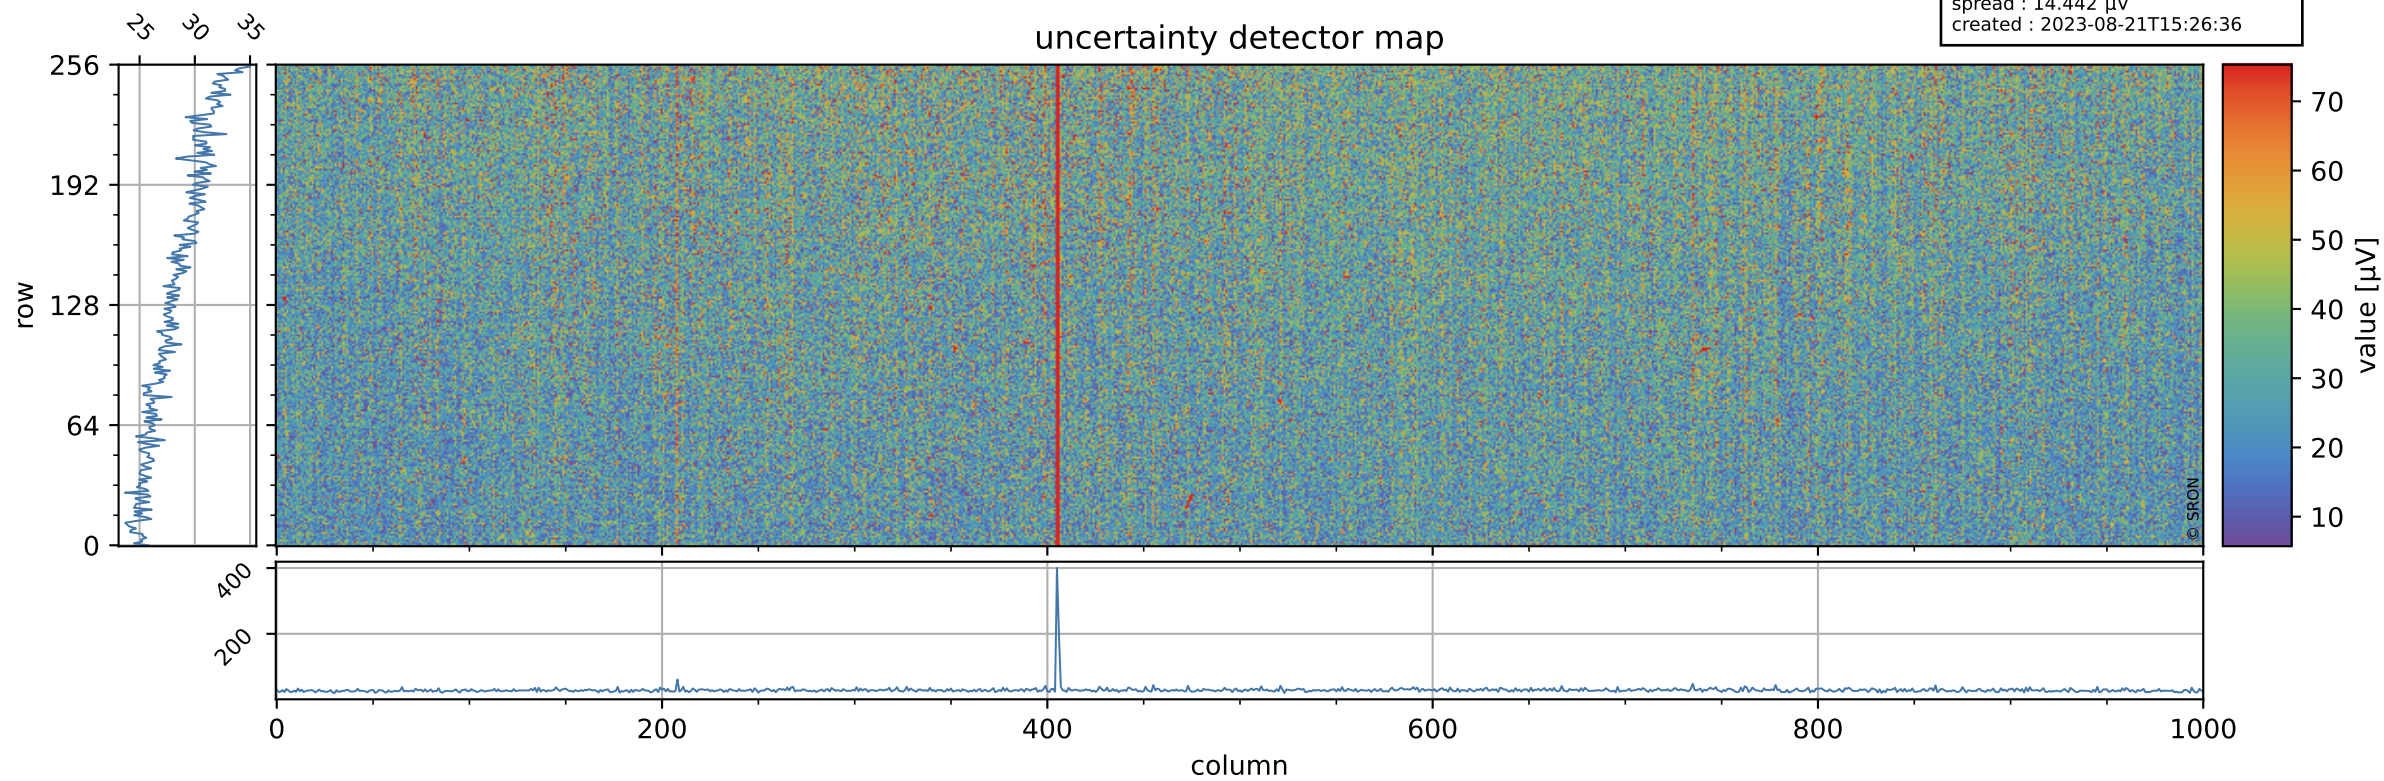

Tropomi SWIR offset (official)

orbits : 19 in [27097, 27142]
coverage : 2023-01-05 / 2023-01-08
median : 0.52597 V
spread : 0.035916 V
created : 2023-08-21T15:26:36

value detector map

Tropomi SWIR offset (official)

orbits : 19 in [27097, 27142]
coverage : 2023-01-05 / 2023-01-08
median : 28.532 μV
spread : 14.442 μV
created : 2023-08-21T15:26:36

Tropomi SWIR offset (official)

value compared with SWIR offset CKD

orbits : 19 in [27097, 27142]
coverage : 2023-01-05 / 2023-01-08
median : -0.044926 mV
spread : 0.41564 mV
created : 2023-08-21T15:26:37

Tropomi SWIR offset (official) ground-tracks of Sentinel-5P

orbits : 19 in [27097, 27142]
coverage : 2023-01-05 / 2023-01-08
created : 2023-08-21T15:26:37

Tropomi SWIR offset (official)

orbits : [2827, 27142]
coverage : 2018-04-30 / 2023-01-08
created : 2023-08-21T15:26:37

trend of detector median & temperatures