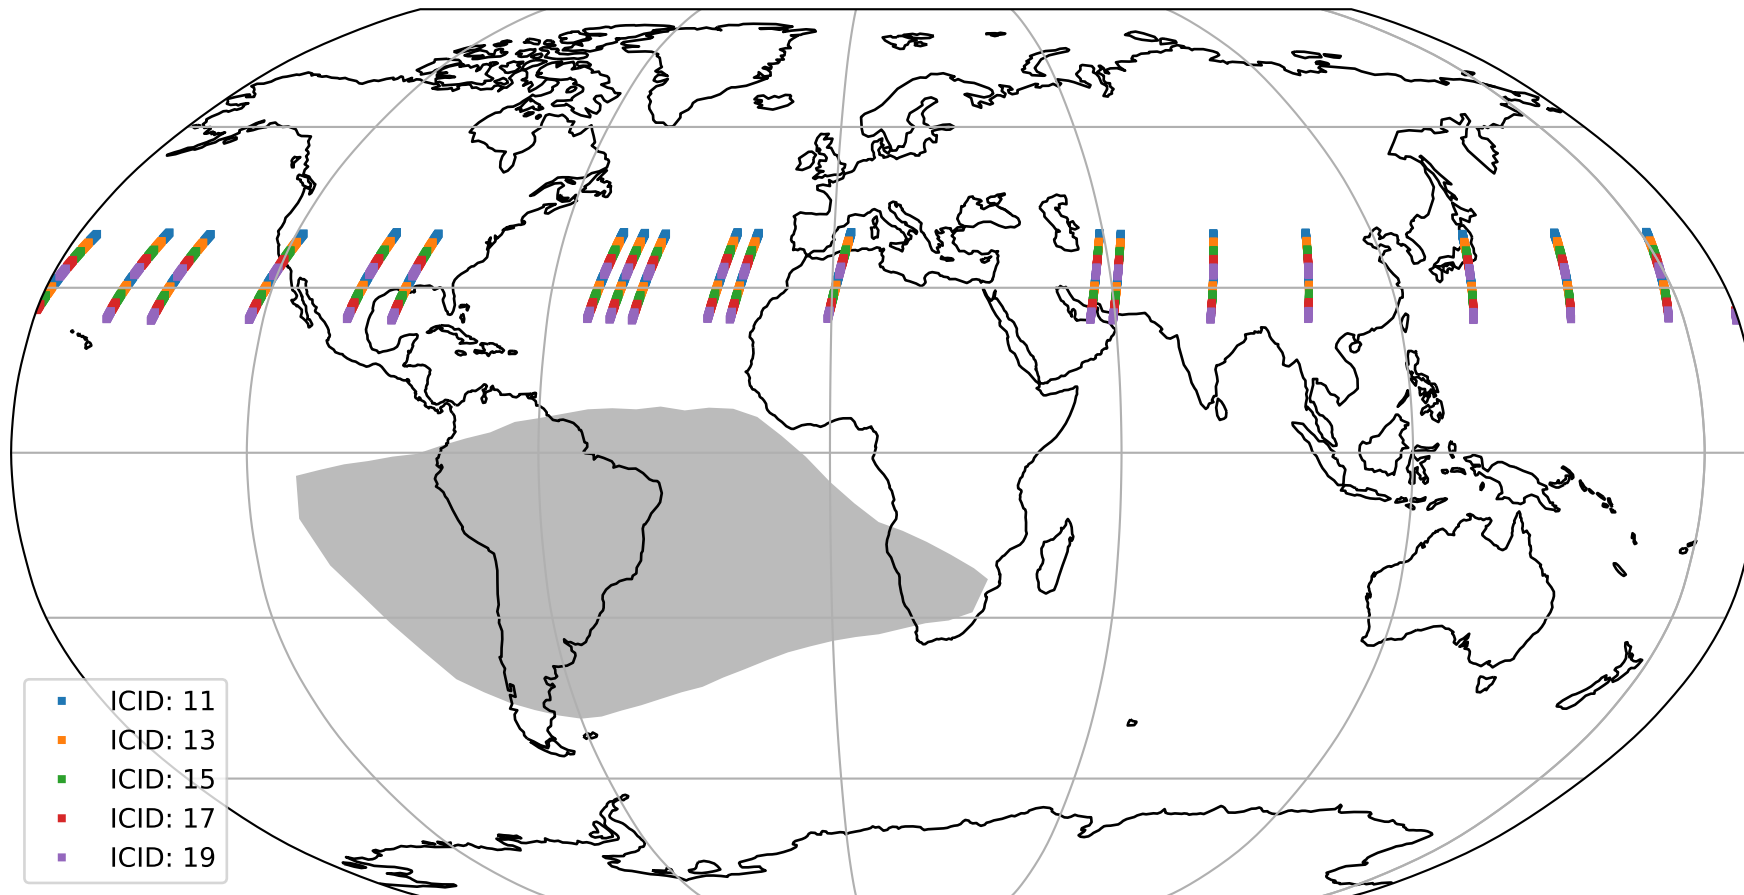

Tropomi SWIR offset (official)

orbits : 19 in [27097, 27142]
coverage : 2023-01-05 / 2023-01-08
median : 0.52597 V
spread : 0.035916 V
created : 2023-08-21T15:26:36

value detector map

Tropomi SWIR offset (official)

orbits : 19 in [27097, 27142]
coverage : 2023-01-05 / 2023-01-08
median : 28.532 μV
spread : 14.442 μV
created : 2023-08-21T15:26:36

Tropomi SWIR offset (official)

value compared with SWIR offset CKD

orbits : 19 in [27097, 27142]
coverage : 2023-01-05 / 2023-01-08
median : -0.044926 mV
spread : 0.41564 mV
created : 2023-08-21T15:26:37

Tropomi SWIR offset (official) ground-tracks of Sentinel-5P

orbits : 19 in [27097, 27142]
coverage : 2023-01-05 / 2023-01-08
created : 2023-08-21T15:26:37

Tropomi SWIR offset (official)

orbits : [2827, 27142]
coverage : 2018-04-30 / 2023-01-08
created : 2023-08-21T15:26:37