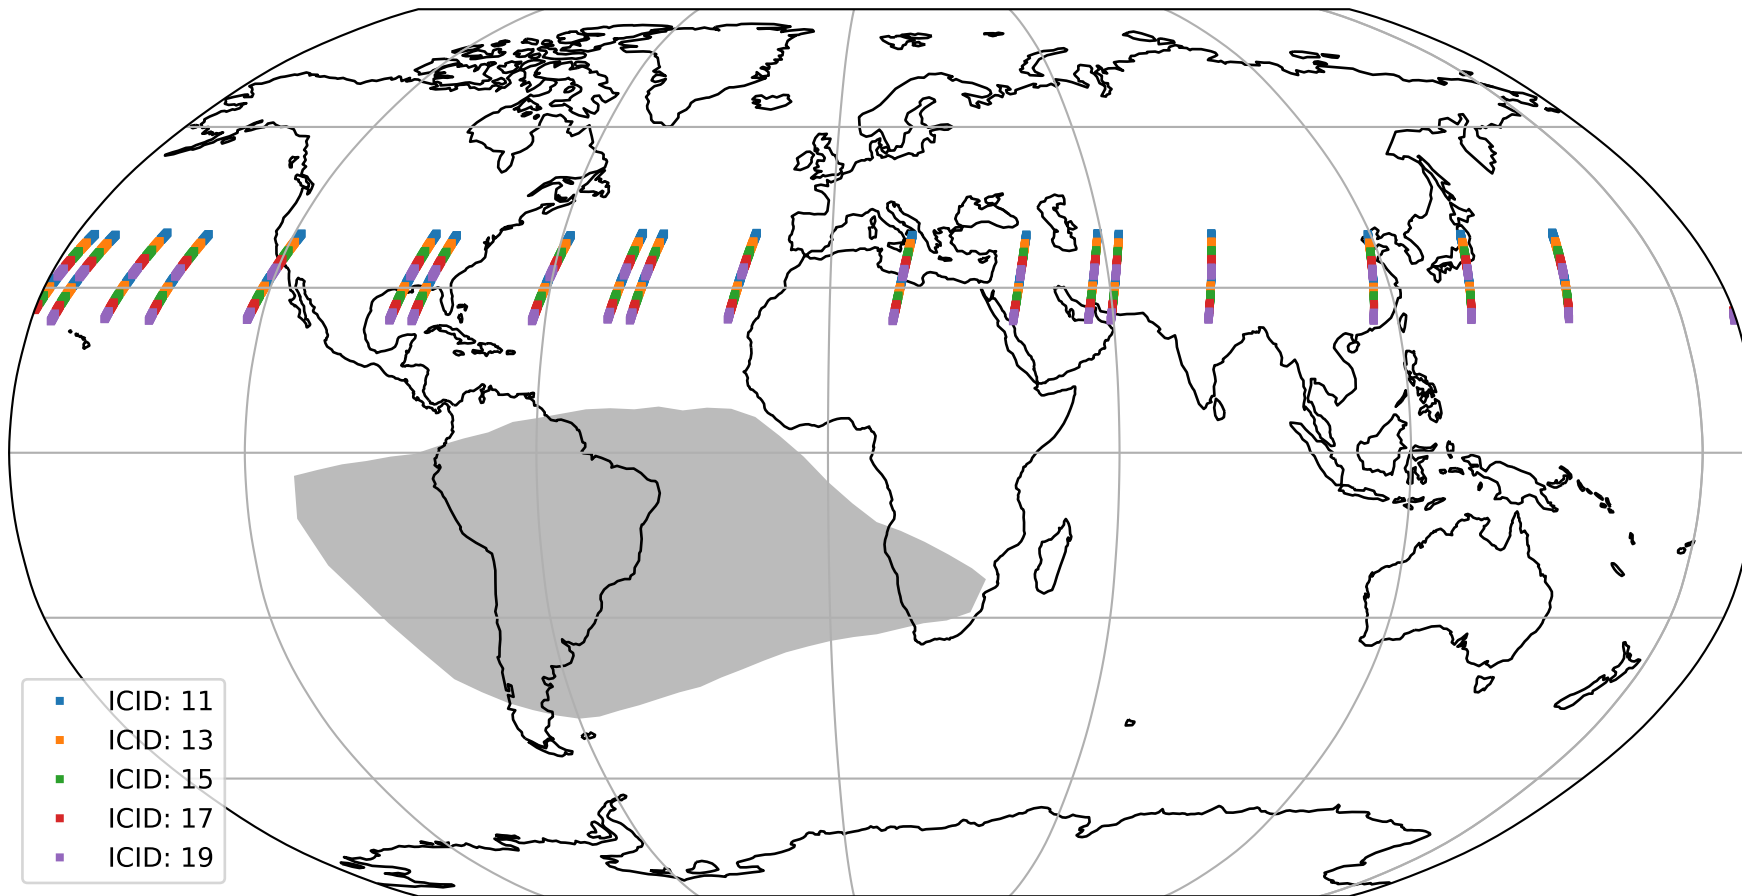

Tropomi SWIR offset (official)

orbits : 19 in [27112, 27157]
coverage : 2023-01-06 / 2023-01-09
median : 0.52598 V
spread : 0.035915 V
created : 2023-08-21T15:26:38

value detector map

Tropomi SWIR offset (official)

orbits : 19 in [27112, 27157]
coverage : 2023-01-06 / 2023-01-09
median : 28.633 μV
spread : 14.519 μV
created : 2023-08-21T15:26:39

Tropomi SWIR offset (official)

orbits : 19 in [27112, 27157]
coverage : 2023-01-06 / 2023-01-09
median : -0.036541 mV
spread : 0.41358 mV
created : 2023-08-21T15:26:39

value compared with SWIR offset CKD

Tropomi SWIR offset (official) ground-tracks of Sentinel-5P

orbits : 19 in [27112, 27157]
coverage : 2023-01-06 / 2023-01-09
created : 2023-08-21T15:26:39

Tropomi SWIR offset (official)

orbits : [2827, 27157]
coverage : 2018-04-30 / 2023-01-09
created : 2023-08-21T15:26:40

trend of detector median & temperatures