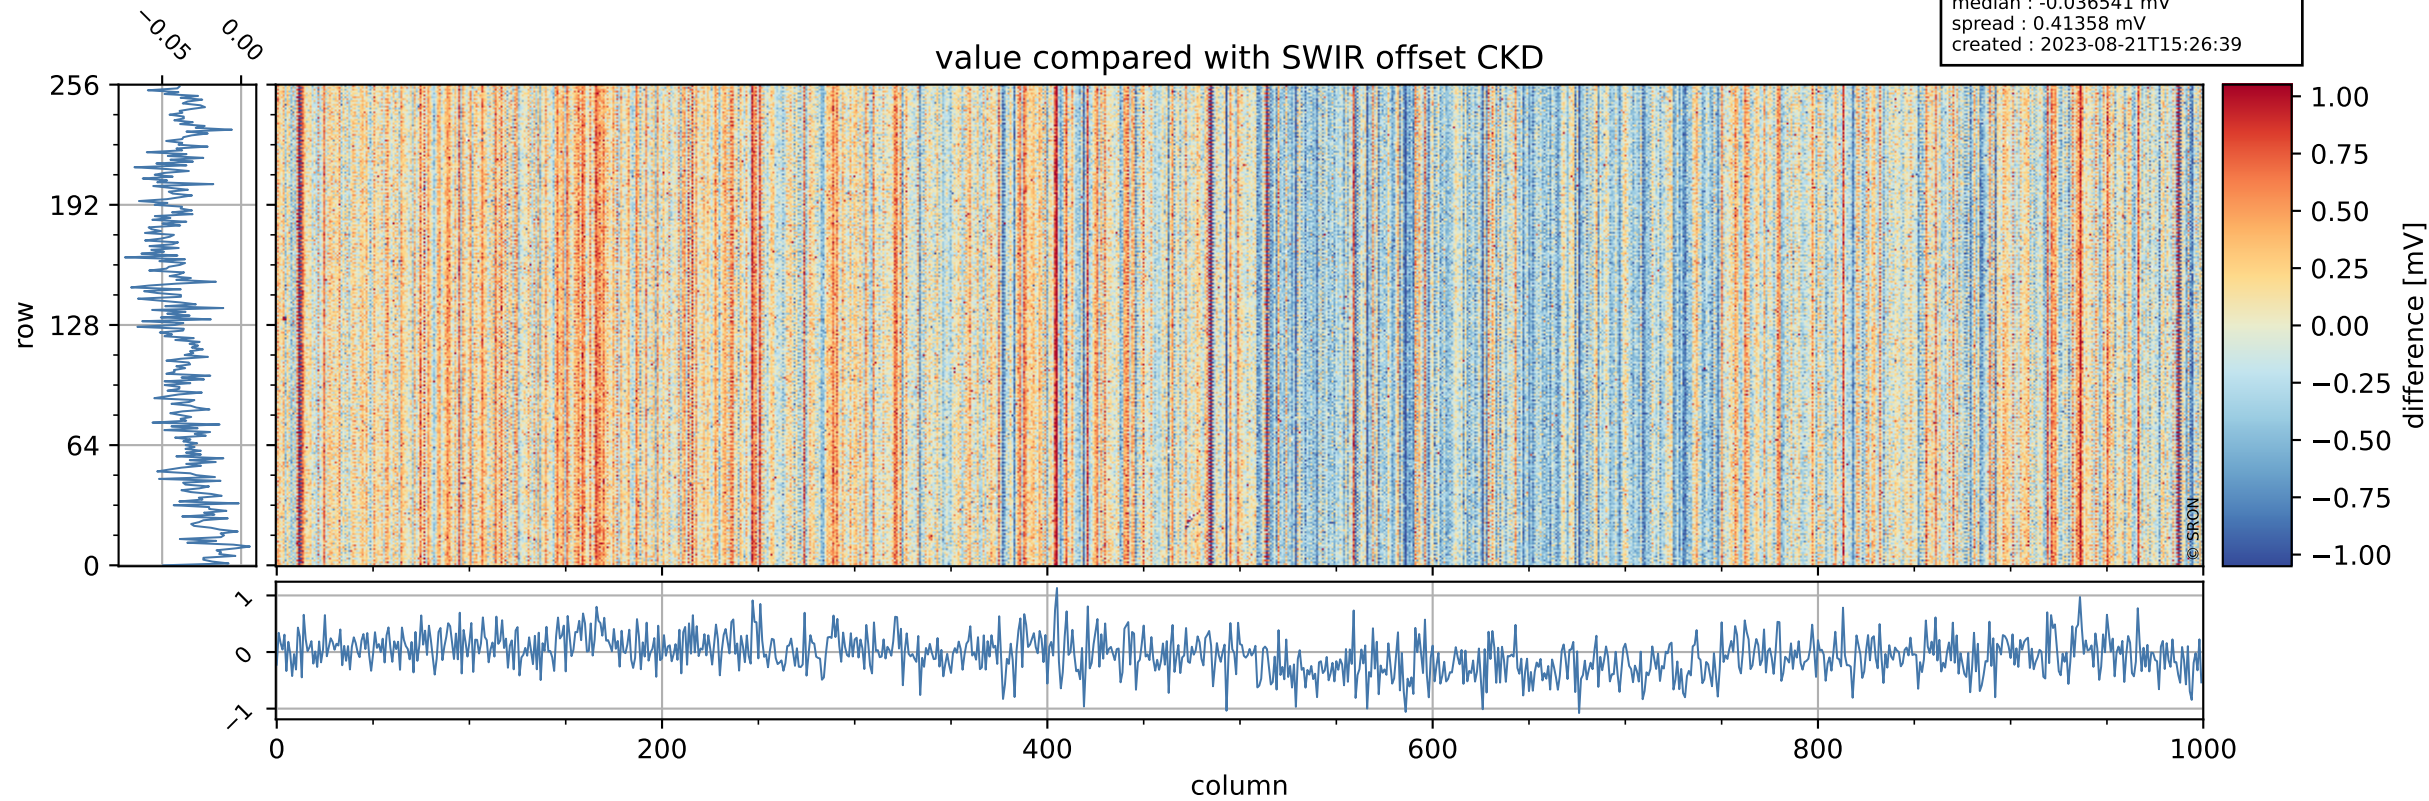

Tropomi SWIR offset (official)

orbits : 19 in [27112, 27157]
coverage : 2023-01-06 / 2023-01-09
median : 0.52598 V
spread : 0.035915 V
created : 2023-08-21T15:26:38

value detector map

Tropomi SWIR offset (official)

orbits : 19 in [27112, 27157]
coverage : 2023-01-06 / 2023-01-09
median : 28.633 μV
spread : 14.519 μV
created : 2023-08-21T15:26:39

Tropomi SWIR offset (official)

orbits : 19 in [27112, 27157]
coverage : 2023-01-06 / 2023-01-09
median : -0.036541 mV
spread : 0.41358 mV
created : 2023-08-21T15:26:39

value compared with SWIR offset CKD

Tropomi SWIR offset (official) ground-tracks of Sentinel-5P

orbits : 19 in [27112, 27157]
coverage : 2023-01-06 / 2023-01-09
created : 2023-08-21T15:26:39

Tropomi SWIR offset (official)

orbits : [2827, 27157]
coverage : 2018-04-30 / 2023-01-09
created : 2023-08-21T15:26:40

trend of detector median & temperatures