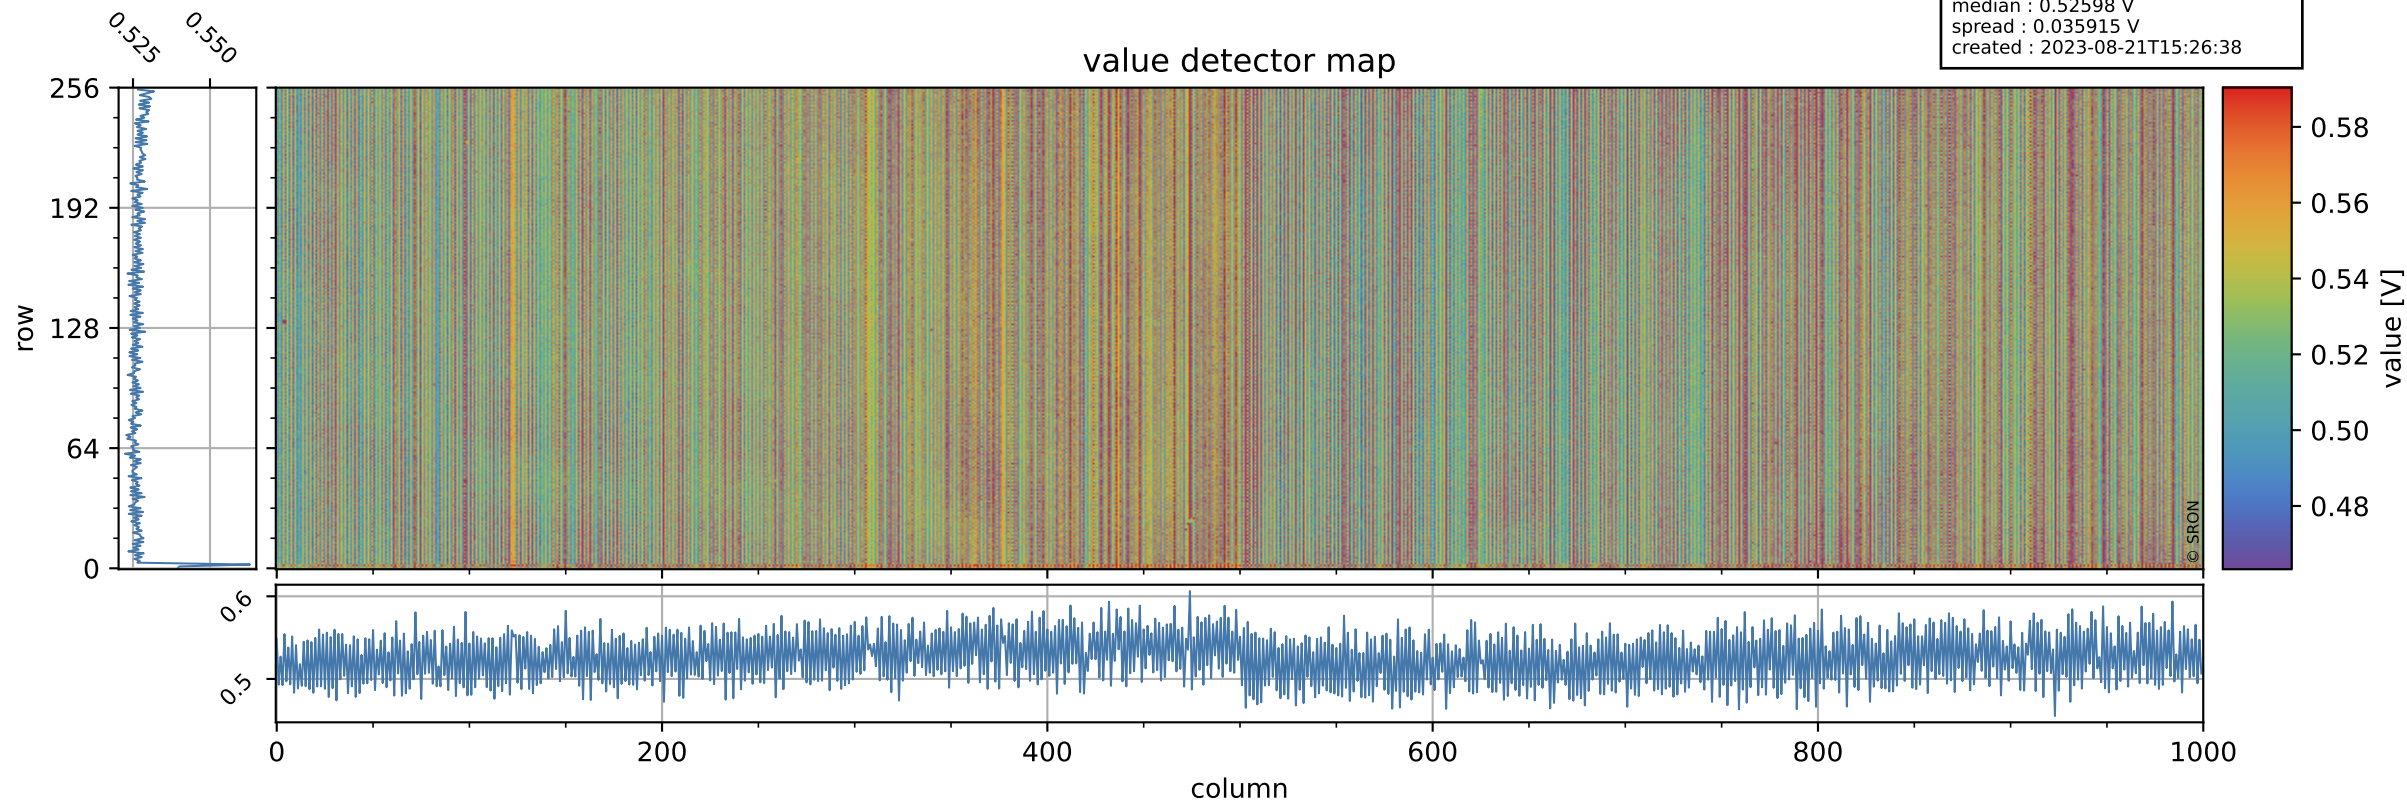

Tropomi SWIR offset (official)

orbits : 19 in [27112, 27157]
coverage : 2023-01-06 / 2023-01-09
median : 0.52598 V
spread : 0.035915 V
created : 2023-08-21T15:26:38

value detector map

Tropomi SWIR offset (official)

orbits : 19 in [27112, 27157]
coverage : 2023-01-06 / 2023-01-09
median : 28.633 μV
spread : 14.519 μV
created : 2023-08-21T15:26:39

Tropomi SWIR offset (official)

orbits : 19 in [27112, 27157]
coverage : 2023-01-06 / 2023-01-09
median : -0.036541 mV
spread : 0.41358 mV
created : 2023-08-21T15:26:39

value compared with SWIR offset CKD

Tropomi SWIR offset (official) ground-tracks of Sentinel-5P

orbits : 19 in [27112, 27157]
coverage : 2023-01-06 / 2023-01-09
created : 2023-08-21T15:26:39

Tropomi SWIR offset (official)

orbits : [2827, 27157]
coverage : 2018-04-30 / 2023-01-09
created : 2023-08-21T15:26:40

trend of detector median & temperatures