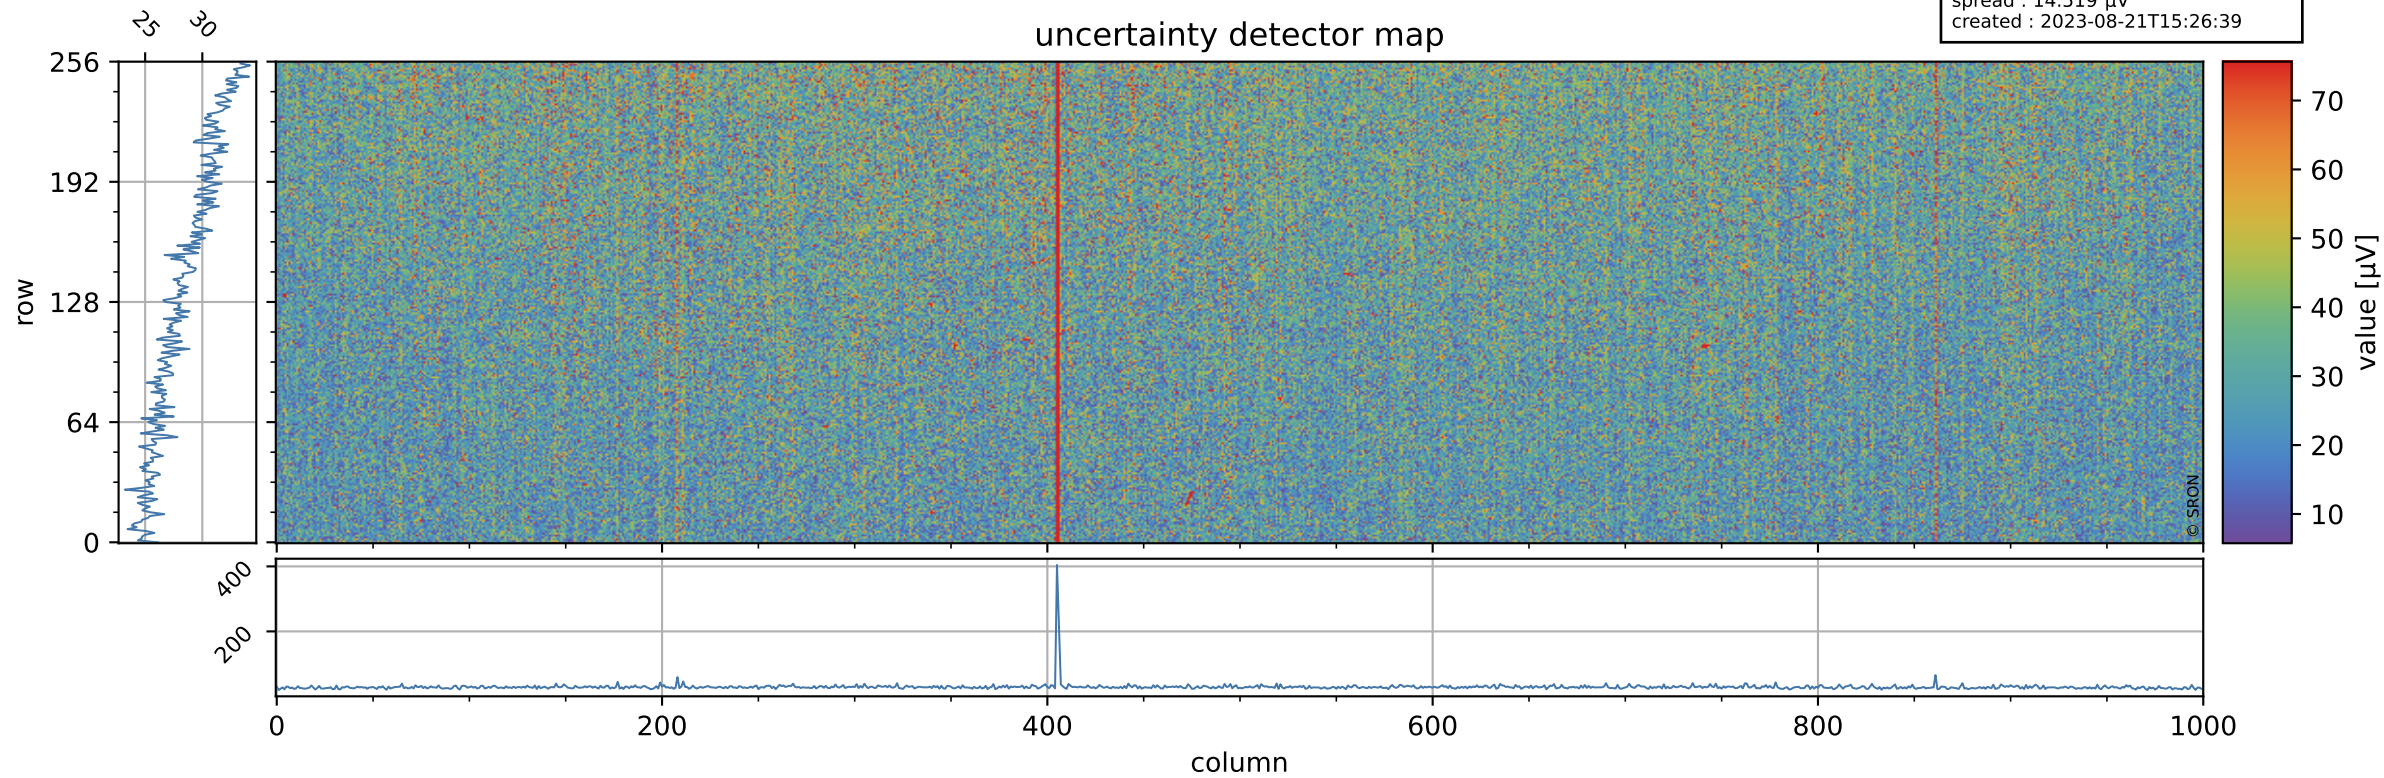

Tropomi SWIR offset (official)

orbits : 19 in [27112, 27157]
coverage : 2023-01-06 / 2023-01-09
median : 0.52598 V
spread : 0.035915 V
created : 2023-08-21T15:26:38

value detector map

Tropomi SWIR offset (official)

orbits : 19 in [27112, 27157]
coverage : 2023-01-06 / 2023-01-09
median : 28.633 μV
spread : 14.519 μV
created : 2023-08-21T15:26:39

Tropomi SWIR offset (official)

orbits : 19 in [27112, 27157]
coverage : 2023-01-06 / 2023-01-09
median : -0.036541 mV
spread : 0.41358 mV
created : 2023-08-21T15:26:39

value compared with SWIR offset CKD

Tropomi SWIR offset (official) ground-tracks of Sentinel-5P

orbits : 19 in [27112, 27157]
coverage : 2023-01-06 / 2023-01-09
created : 2023-08-21T15:26:39

Tropomi SWIR offset (official)

orbits : [2827, 27157]
coverage : 2018-04-30 / 2023-01-09
created : 2023-08-21T15:26:40

trend of detector median & temperatures