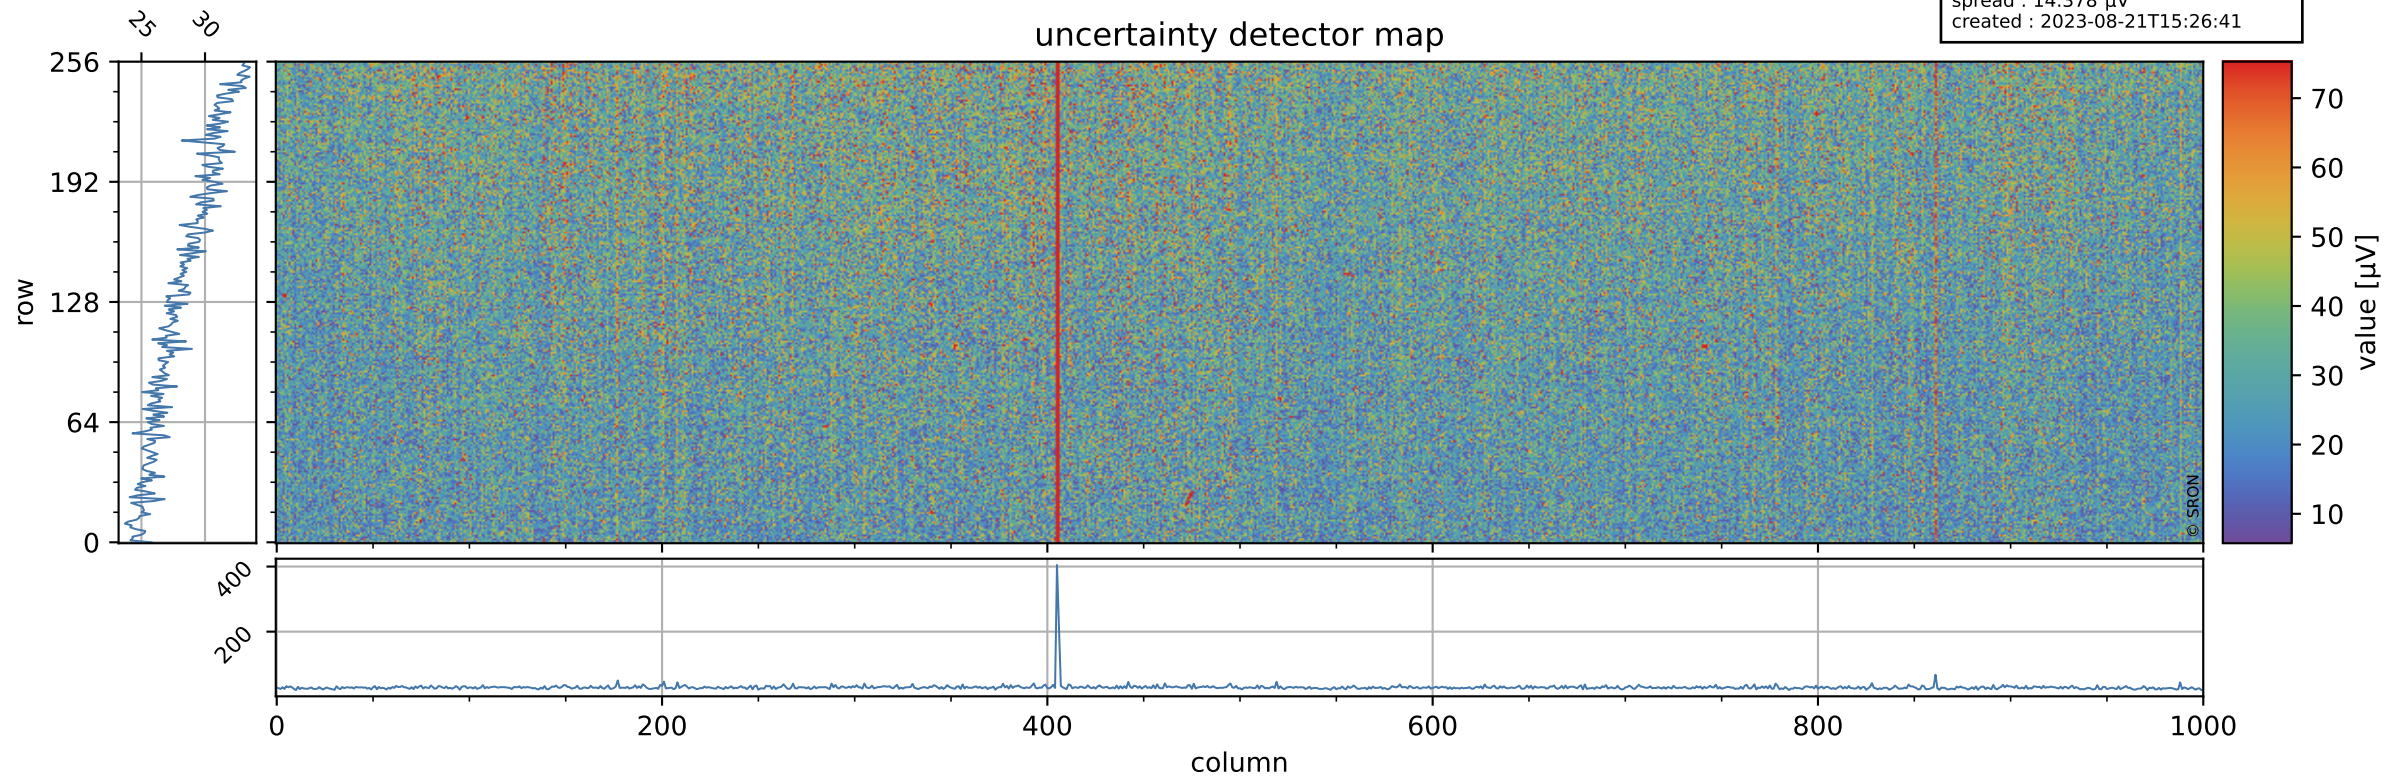

Tropomi SWIR offset (official)

orbits : 18 in [27127, 27172]
coverage : 2023-01-07 / 2023-01-10
median : 0.52598 V
spread : 0.035913 V
created : 2023-08-21T15:26:41

value detector map

Tropomi SWIR offset (official)

orbits : 18 in [27127, 27172]
coverage : 2023-01-07 / 2023-01-10
median : 28.503 μV
spread : 14.378 μV
created : 2023-08-21T15:26:41

Tropomi SWIR offset (official)

orbits : 18 in [27127, 27172]
coverage : 2023-01-07 / 2023-01-10
median : -0.028535 mV
spread : 0.41247 mV
created : 2023-08-21T15:26:41

value compared with SWIR offset CKD

Tropomi SWIR offset (official) ground-tracks of Sentinel-5P

orbits : 18 in [27127, 27172]
coverage : 2023-01-07 / 2023-01-10
created : 2023-08-21T15:26:42

Tropomi SWIR offset (official)

orbits : [2827, 27172]
coverage : 2018-04-30 / 2023-01-10
created : 2023-08-21T15:26:42

trend of detector median & temperatures