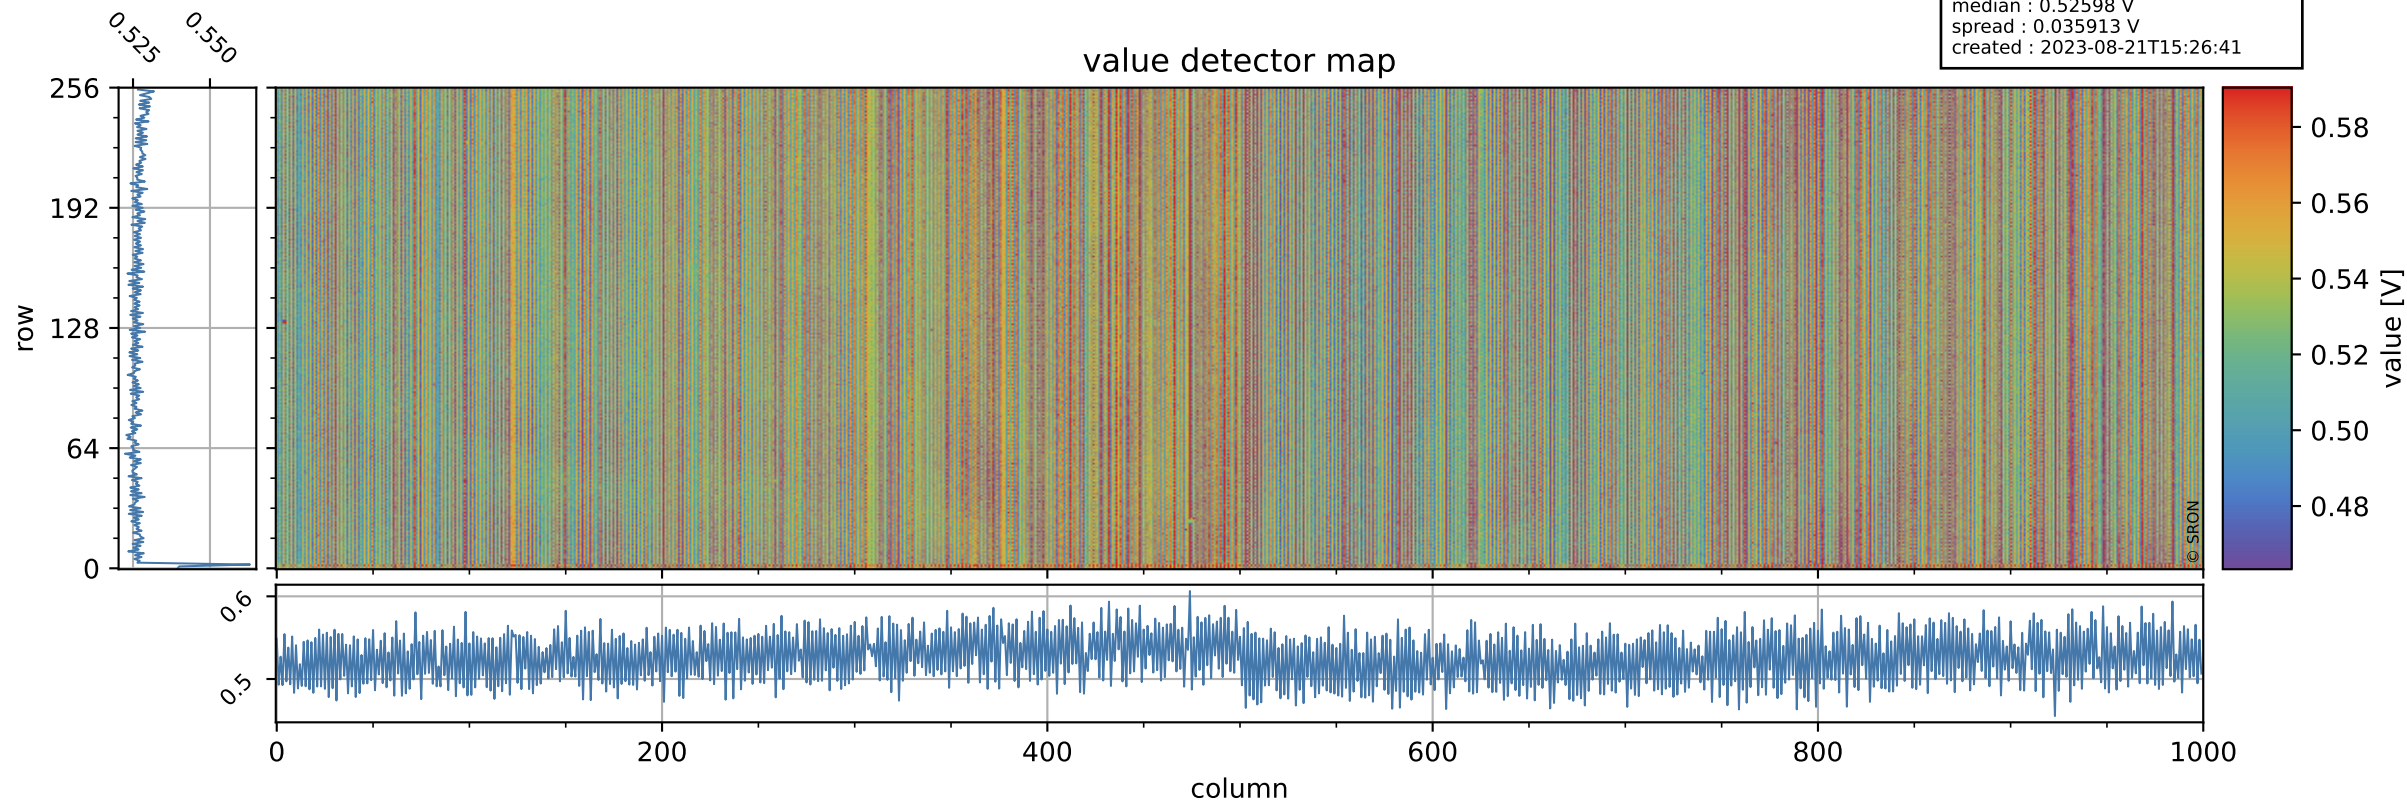

Tropomi SWIR offset (official)

orbits : 18 in [27127, 27172]
coverage : 2023-01-07 / 2023-01-10
median : 0.52598 V
spread : 0.035913 V
created : 2023-08-21T15:26:41

value detector map

Tropomi SWIR offset (official)

orbits : 18 in [27127, 27172]
coverage : 2023-01-07 / 2023-01-10
median : 28.503 μV
spread : 14.378 μV
created : 2023-08-21T15:26:41

Tropomi SWIR offset (official)

orbits : 18 in [27127, 27172]
coverage : 2023-01-07 / 2023-01-10
median : -0.028535 mV
spread : 0.41247 mV
created : 2023-08-21T15:26:41

value compared with SWIR offset CKD

Tropomi SWIR offset (official) ground-tracks of Sentinel-5P

orbits : 18 in [27127, 27172]
coverage : 2023-01-07 / 2023-01-10
created : 2023-08-21T15:26:42

Tropomi SWIR offset (official)

orbits : [2827, 27172]
coverage : 2018-04-30 / 2023-01-10
created : 2023-08-21T15:26:42

trend of detector median & temperatures