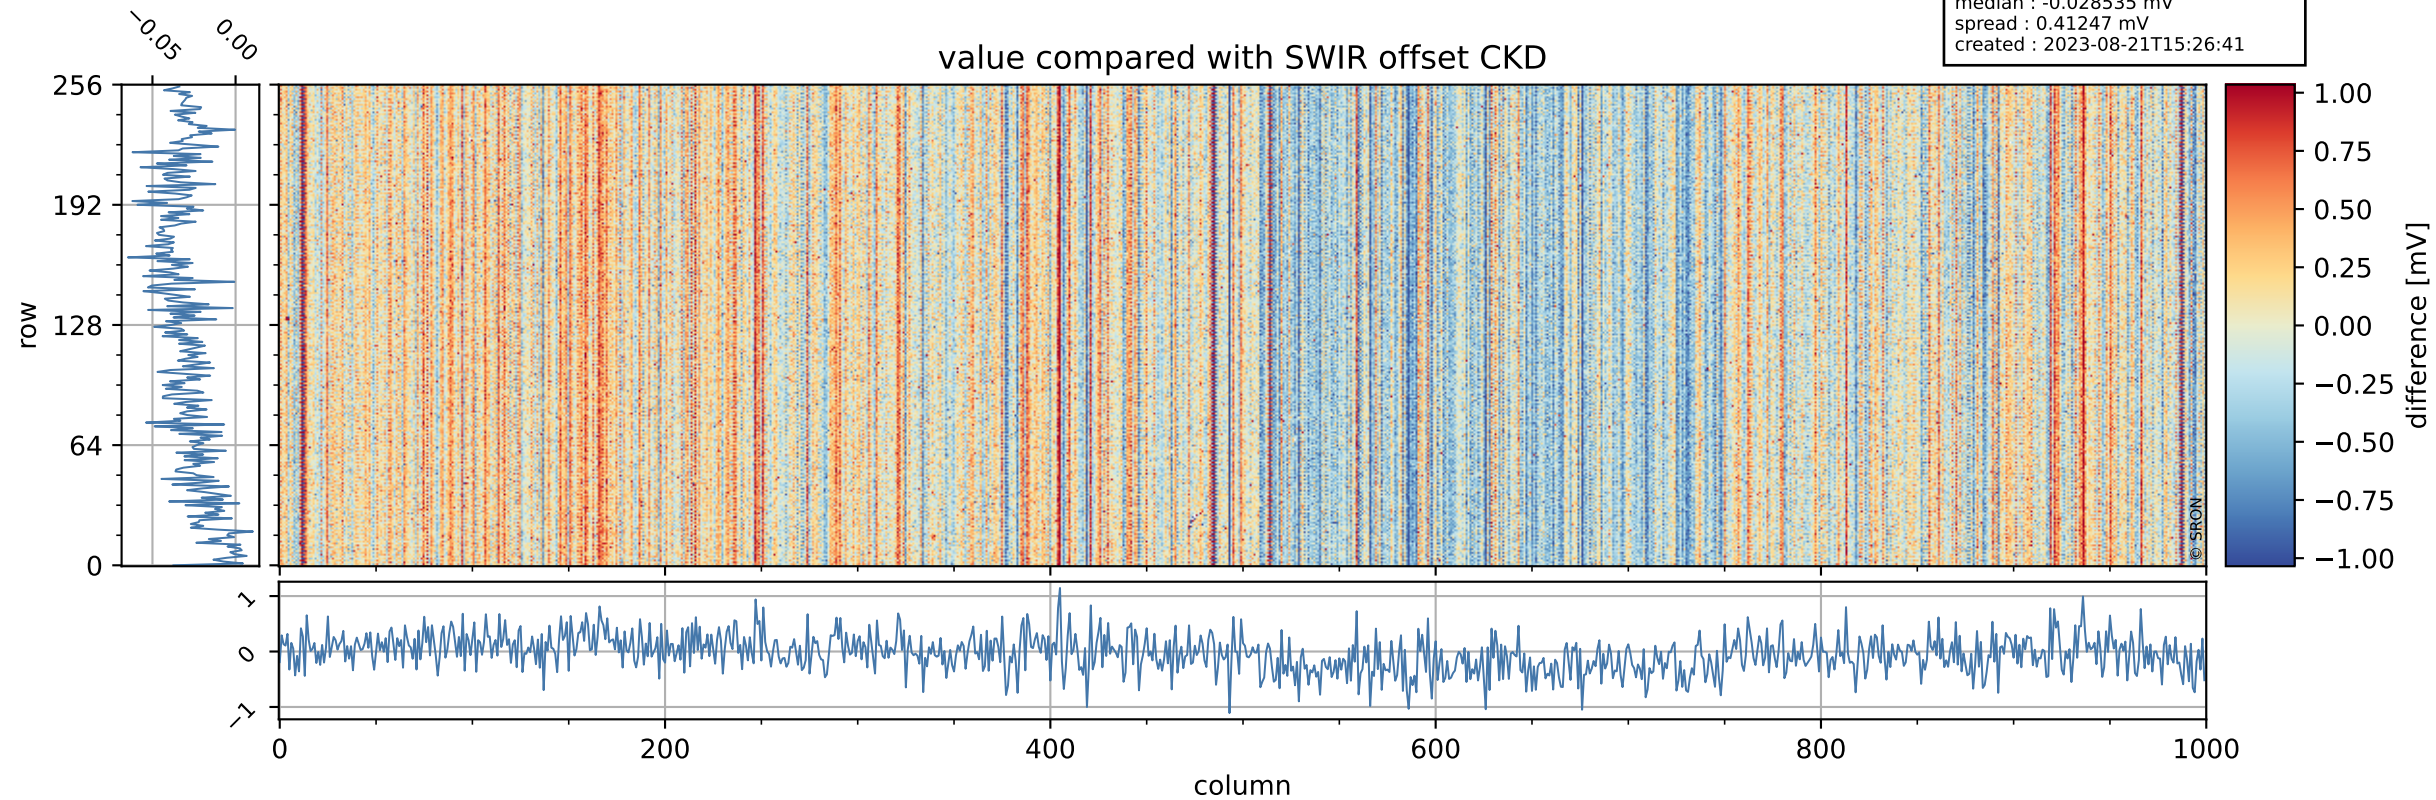

Tropomi SWIR offset (official)

orbits : 18 in [27127, 27172]
coverage : 2023-01-07 / 2023-01-10
median : 0.52598 V
spread : 0.035913 V
created : 2023-08-21T15:26:41

value detector map

Tropomi SWIR offset (official)

orbits : 18 in [27127, 27172]
coverage : 2023-01-07 / 2023-01-10
median : 28.503 μV
spread : 14.378 μV
created : 2023-08-21T15:26:41

Tropomi SWIR offset (official)

orbits : 18 in [27127, 27172]
coverage : 2023-01-07 / 2023-01-10
median : -0.028535 mV
spread : 0.41247 mV
created : 2023-08-21T15:26:41

value compared with SWIR offset CKD

Tropomi SWIR offset (official) ground-tracks of Sentinel-5P

orbits : 18 in [27127, 27172]
coverage : 2023-01-07 / 2023-01-10
created : 2023-08-21T15:26:42

Tropomi SWIR offset (official)

orbits : [2827, 27172]
coverage : 2018-04-30 / 2023-01-10
created : 2023-08-21T15:26:42

trend of detector median & temperatures