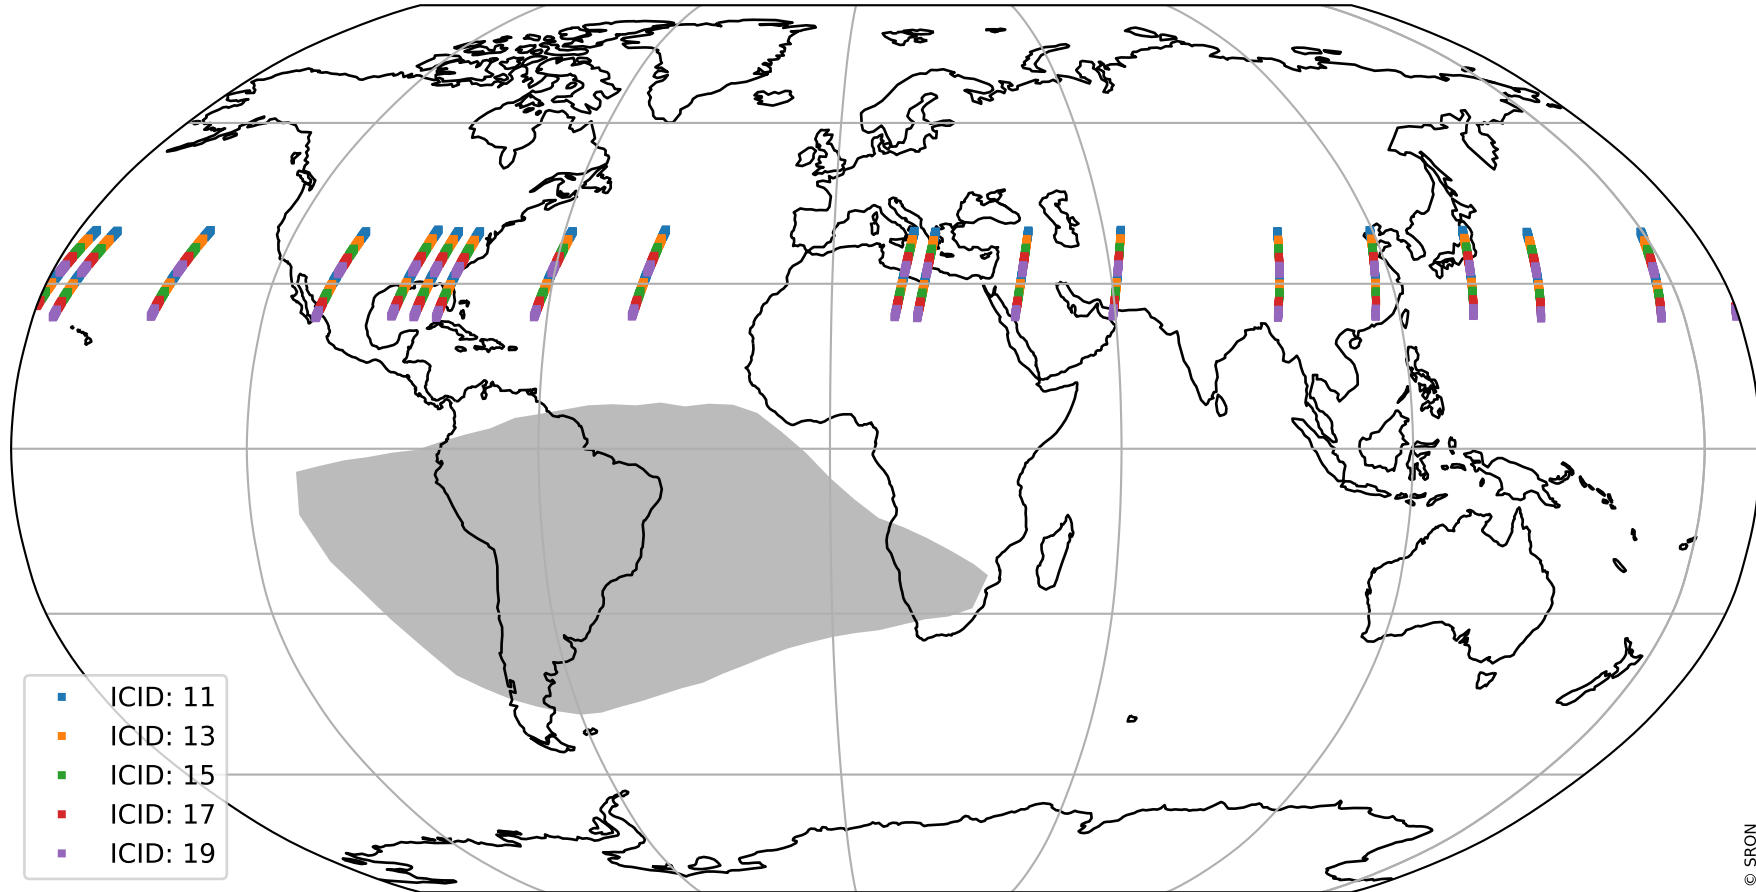

Tropomi SWIR offset (official)

orbits : 18 in [27127, 27172]
coverage : 2023-01-07 / 2023-01-10
median : 0.52598 V
spread : 0.035913 V
created : 2023-08-21T15:26:41

value detector map

Tropomi SWIR offset (official)

orbits : 18 in [27127, 27172]
coverage : 2023-01-07 / 2023-01-10
median : 28.503 μV
spread : 14.378 μV
created : 2023-08-21T15:26:41

Tropomi SWIR offset (official)

orbits : 18 in [27127, 27172]
coverage : 2023-01-07 / 2023-01-10
median : -0.028535 mV
spread : 0.41247 mV
created : 2023-08-21T15:26:41

value compared with SWIR offset CKD

Tropomi SWIR offset (official) ground-tracks of Sentinel-5P

orbits : 18 in [27127, 27172]
coverage : 2023-01-07 / 2023-01-10
created : 2023-08-21T15:26:42

Tropomi SWIR offset (official)

orbits : [2827, 27172]
coverage : 2018-04-30 / 2023-01-10
created : 2023-08-21T15:26:42

trend of detector median & temperatures