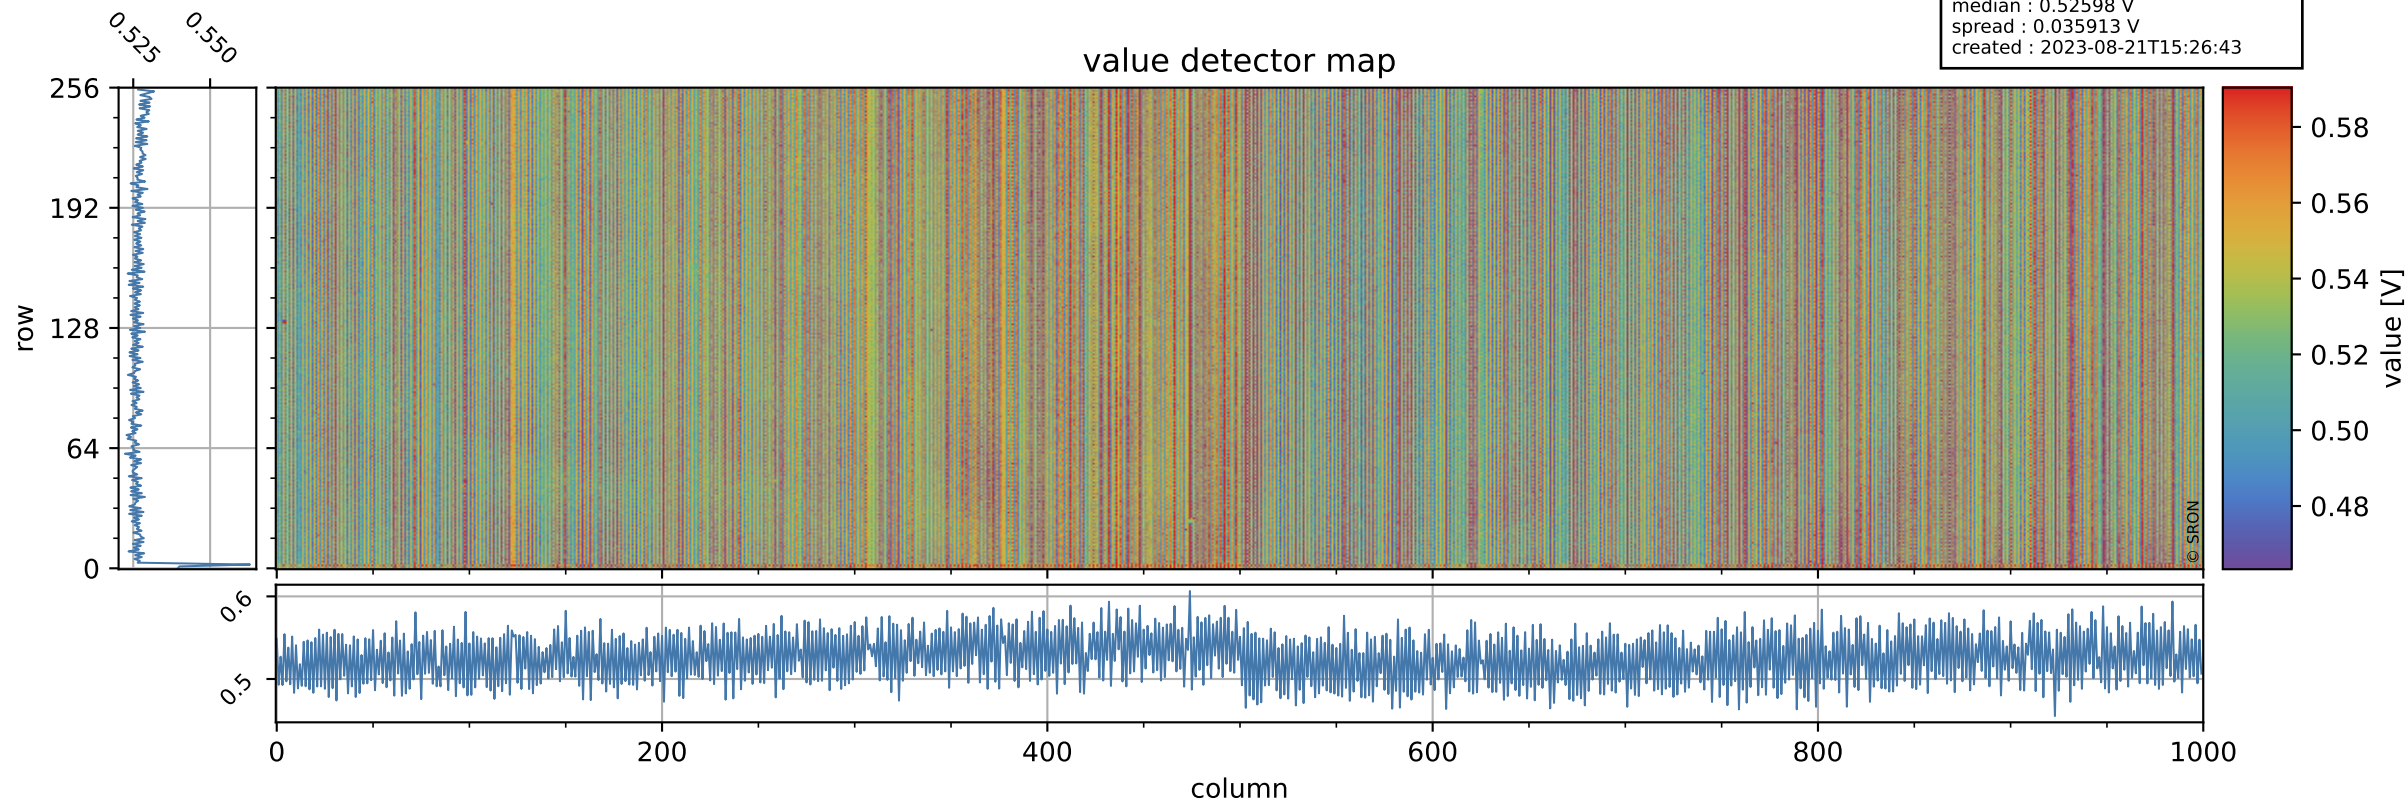

# Tropomi SWIR offset (official)

orbits : 18 in [27142, 27187]  
coverage : 2023-01-08 / 2023-01-11  
median : 0.52598 V  
spread : 0.035913 V  
created : 2023-08-21T15:26:43

## value detector map

# Tropomi SWIR offset (official)

orbits : 18 in [27142, 27187]  
coverage : 2023-01-08 / 2023-01-11  
median : 28.623  $\mu\text{V}$   
spread : 14.394  $\mu\text{V}$   
created : 2023-08-21T15:26:43

# Tropomi SWIR offset (official) ground-tracks of Sentinel-5P

orbits : 18 in [27142, 27187]  
coverage : 2023-01-08 / 2023-01-11  
created : 2023-08-21T15:26:44