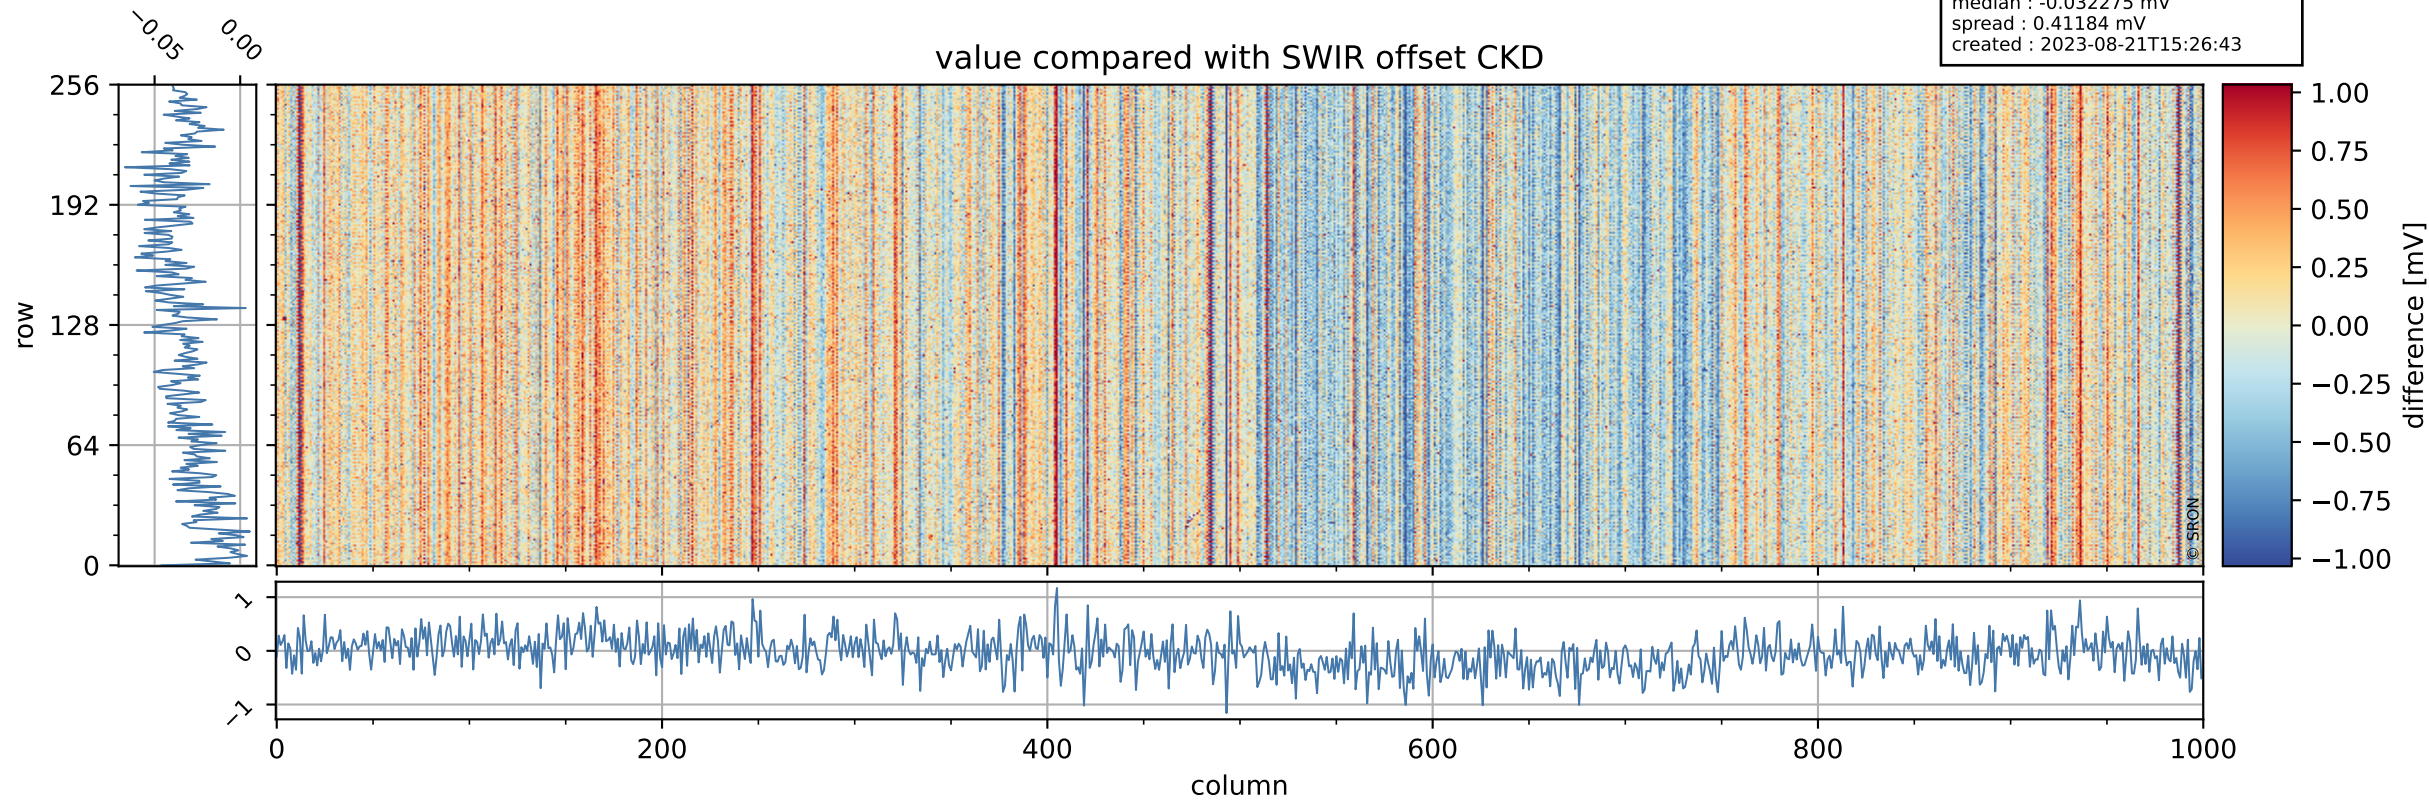

## value detector map

# Tropomi SWIR offset (official)

orbits : 18 in [27142, 27187]  
coverage : 2023-01-08 / 2023-01-11  
median : 28.623  $\mu\text{V}$   
spread : 14.394  $\mu\text{V}$   
created : 2023-08-21T15:26:43

# Tropomi SWIR offset (official)

orbits : 18 in [27142, 27187]  
coverage : 2023-01-08 / 2023-01-11  
median : -0.032275 mV  
spread : 0.41184 mV  
created : 2023-08-21T15:26:43

value compared with SWIR offset CKD

# Tropomi SWIR offset (official) ground-tracks of Sentinel-5P

orbits : 18 in [27142, 27187]  
coverage : 2023-01-08 / 2023-01-11  
created : 2023-08-21T15:26:44