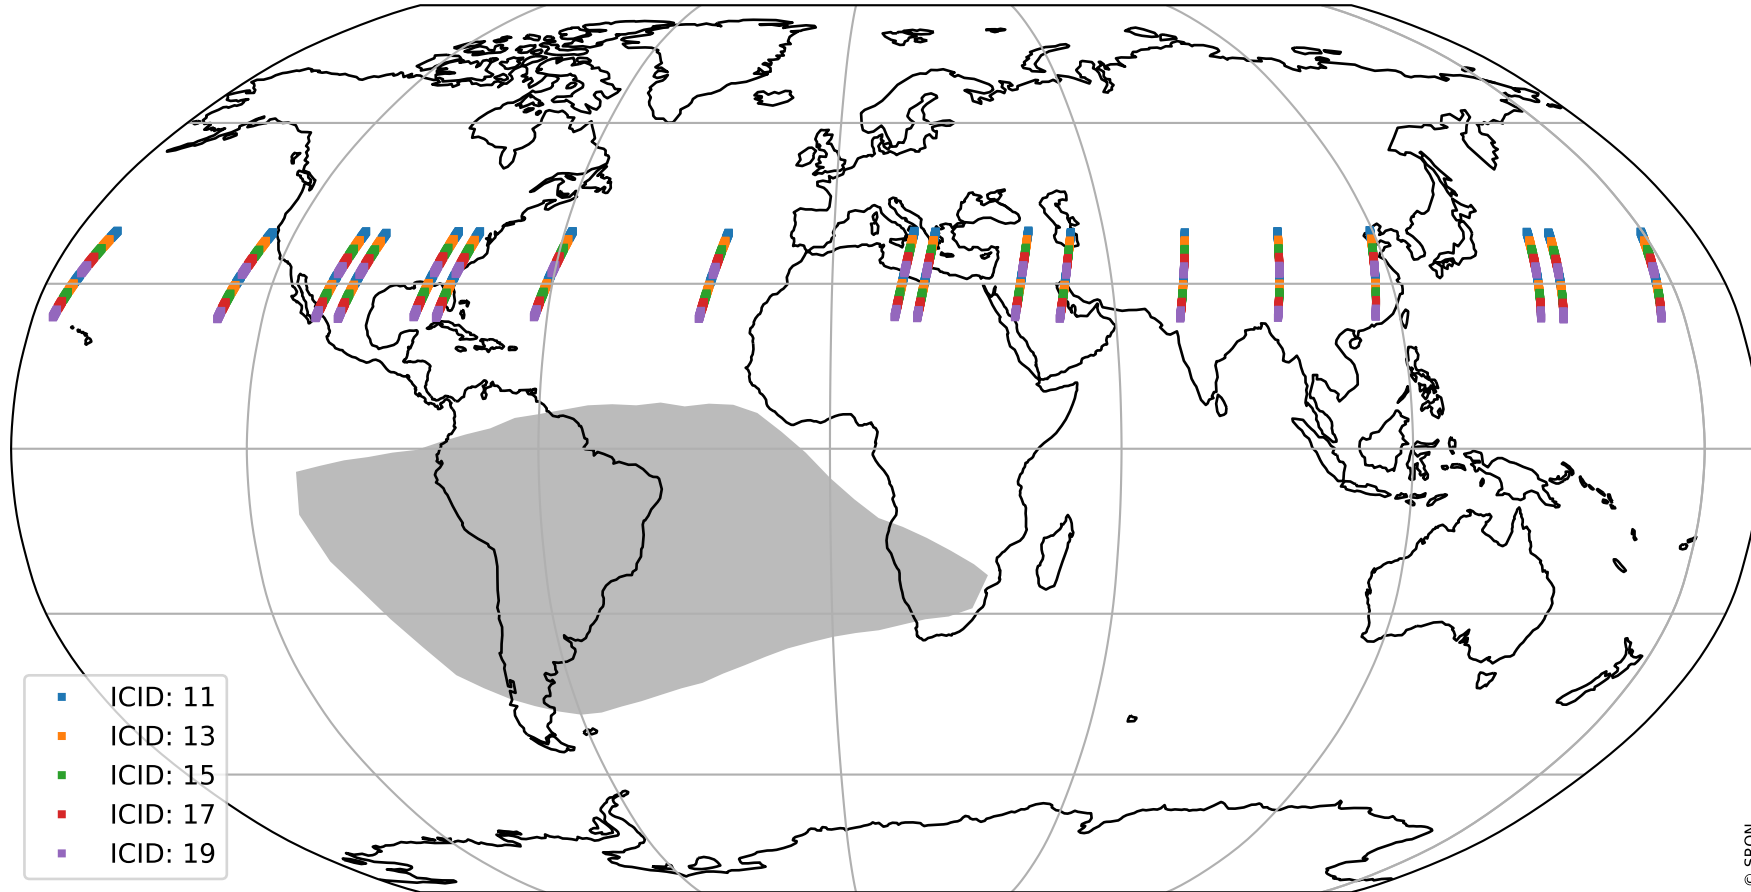

# Tropomi SWIR offset (official)

orbits : 18 in [27142, 27187]  
coverage : 2023-01-08 / 2023-01-11  
median : 28.623  $\mu\text{V}$   
spread : 14.394  $\mu\text{V}$   
created : 2023-08-21T15:26:43

# Tropomi SWIR offset (official)

orbits : 18 in [27142, 27187]  
coverage : 2023-01-08 / 2023-01-11  
median : -0.032275 mV  
spread : 0.41184 mV  
created : 2023-08-21T15:26:43

value compared with SWIR offset CKD

# Tropomi SWIR offset (official) ground-tracks of Sentinel-5P

orbits : 18 in [27142, 27187]  
coverage : 2023-01-08 / 2023-01-11  
created : 2023-08-21T15:26:44

# Tropomi SWIR offset (official)

orbits : [2827, 27187]  
coverage : 2018-04-30 / 2023-01-11  
created : 2023-08-21T15:26:44