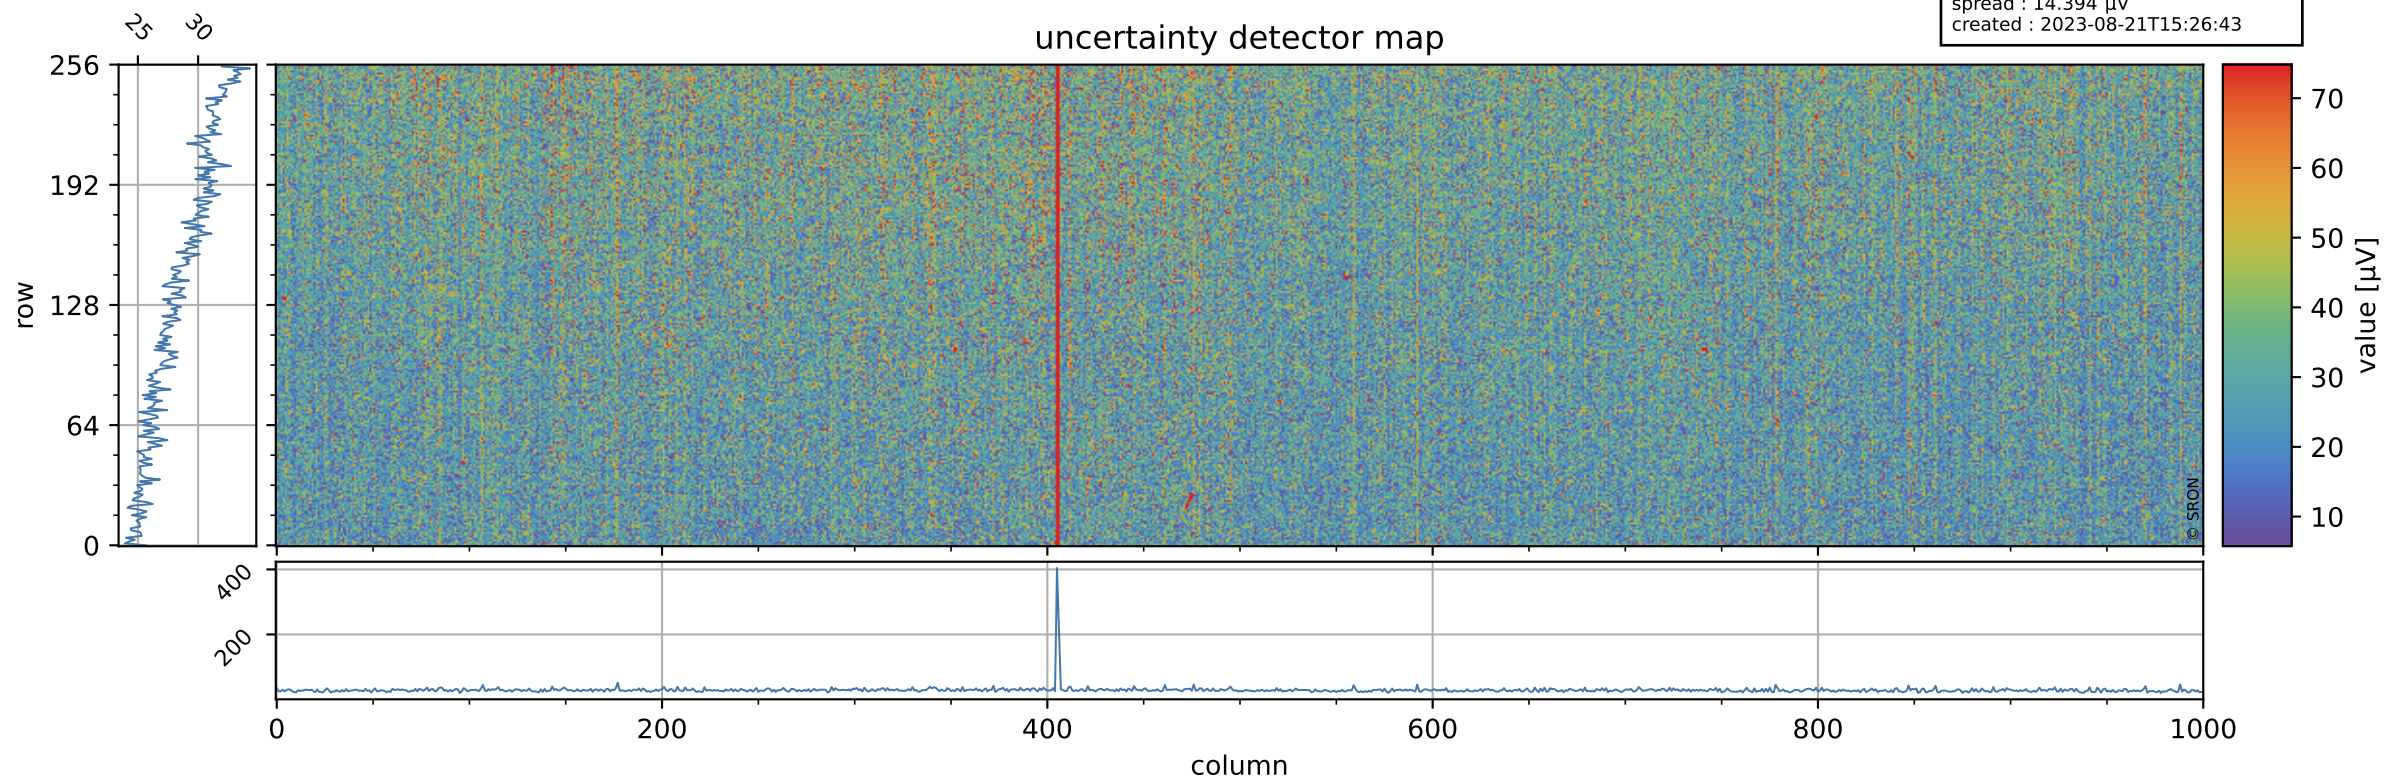

# Tropomi SWIR offset (official)

orbits : 18 in [27142, 27187]  
coverage : 2023-01-08 / 2023-01-11  
median : 0.52598 V  
spread : 0.035913 V  
created : 2023-08-21T15:26:43

## value detector map

# Tropomi SWIR offset (official)

orbits : 18 in [27142, 27187]  
coverage : 2023-01-08 / 2023-01-11  
median : 28.623  $\mu\text{V}$   
spread : 14.394  $\mu\text{V}$   
created : 2023-08-21T15:26:43

# Tropomi SWIR offset (official) ground-tracks of Sentinel-5P

orbits : 18 in [27142, 27187]  
coverage : 2023-01-08 / 2023-01-11  
created : 2023-08-21T15:26:44