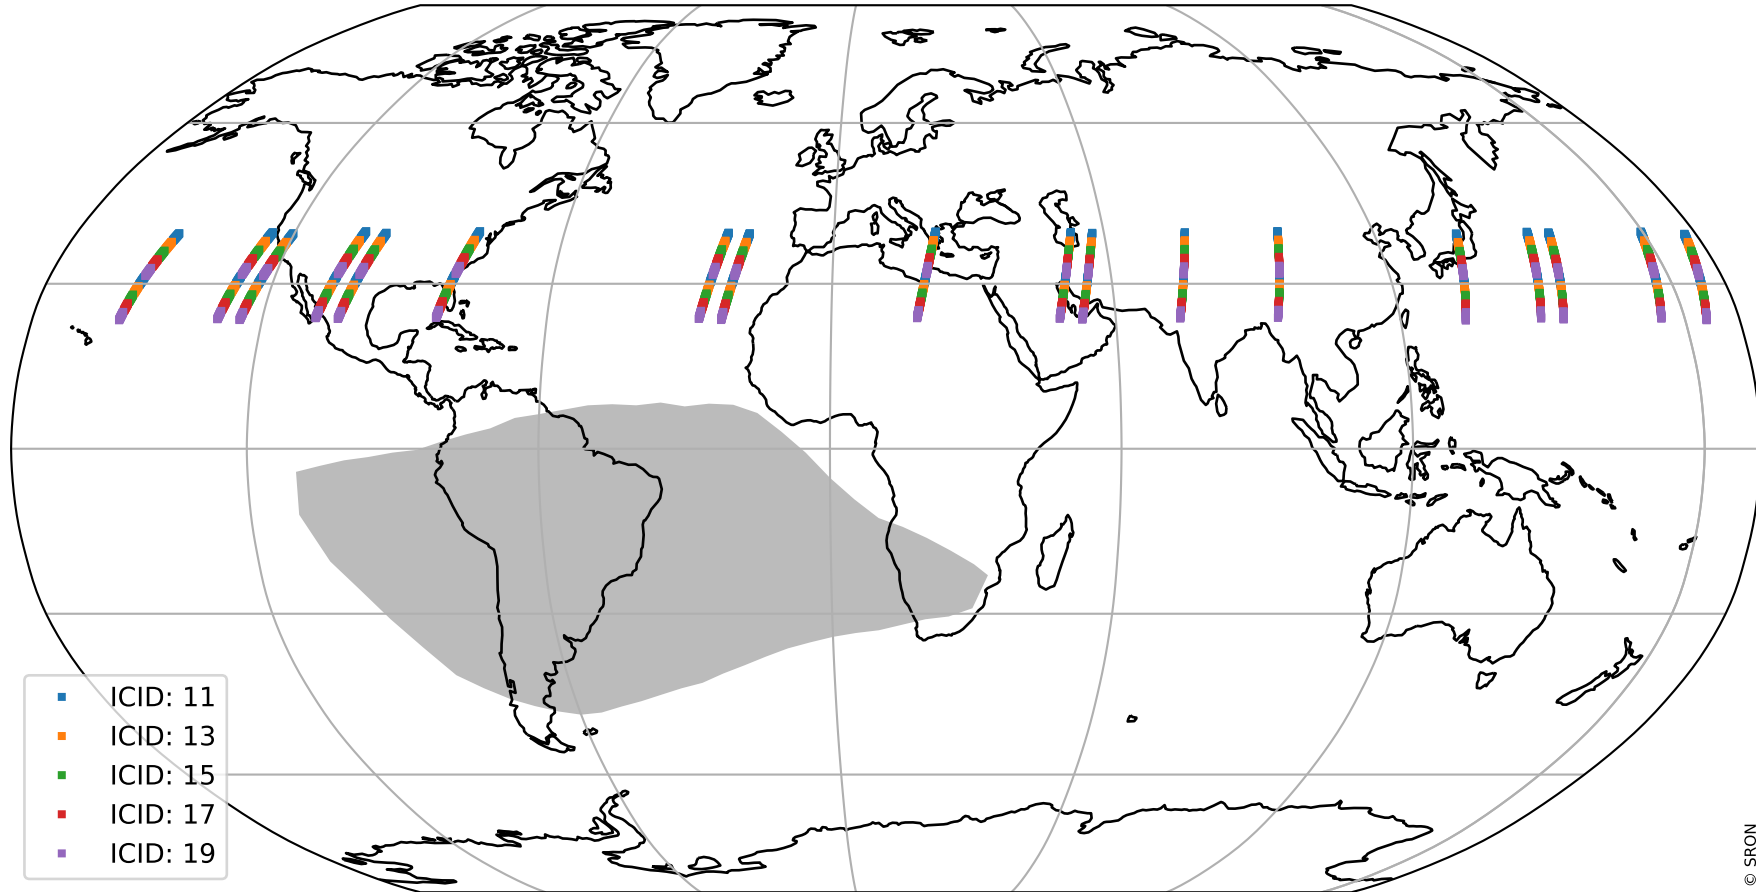

# Tropomi SWIR offset (official)

orbits : 18 in [27157, 27202]  
coverage : 2023-01-09 / 2023-01-12  
median : 28.544  $\mu\text{V}$   
spread : 14.406  $\mu\text{V}$   
created : 2023-08-21T15:26:45

# Tropomi SWIR offset (official)

orbits : 18 in [27157, 27202]  
coverage : 2023-01-09 / 2023-01-12  
median : -0.0437 mV  
spread : 0.41647 mV  
created : 2023-08-21T15:26:46

value compared with SWIR offset CKD

# Tropomi SWIR offset (official) ground-tracks of Sentinel-5P

orbits : 18 in [27157, 27202]  
coverage : 2023-01-09 / 2023-01-12  
created : 2023-08-21T15:26:46

# Tropomi SWIR offset (official)

orbits : [2827, 27202]  
coverage : 2018-04-30 / 2023-01-12  
created : 2023-08-21T15:26:46