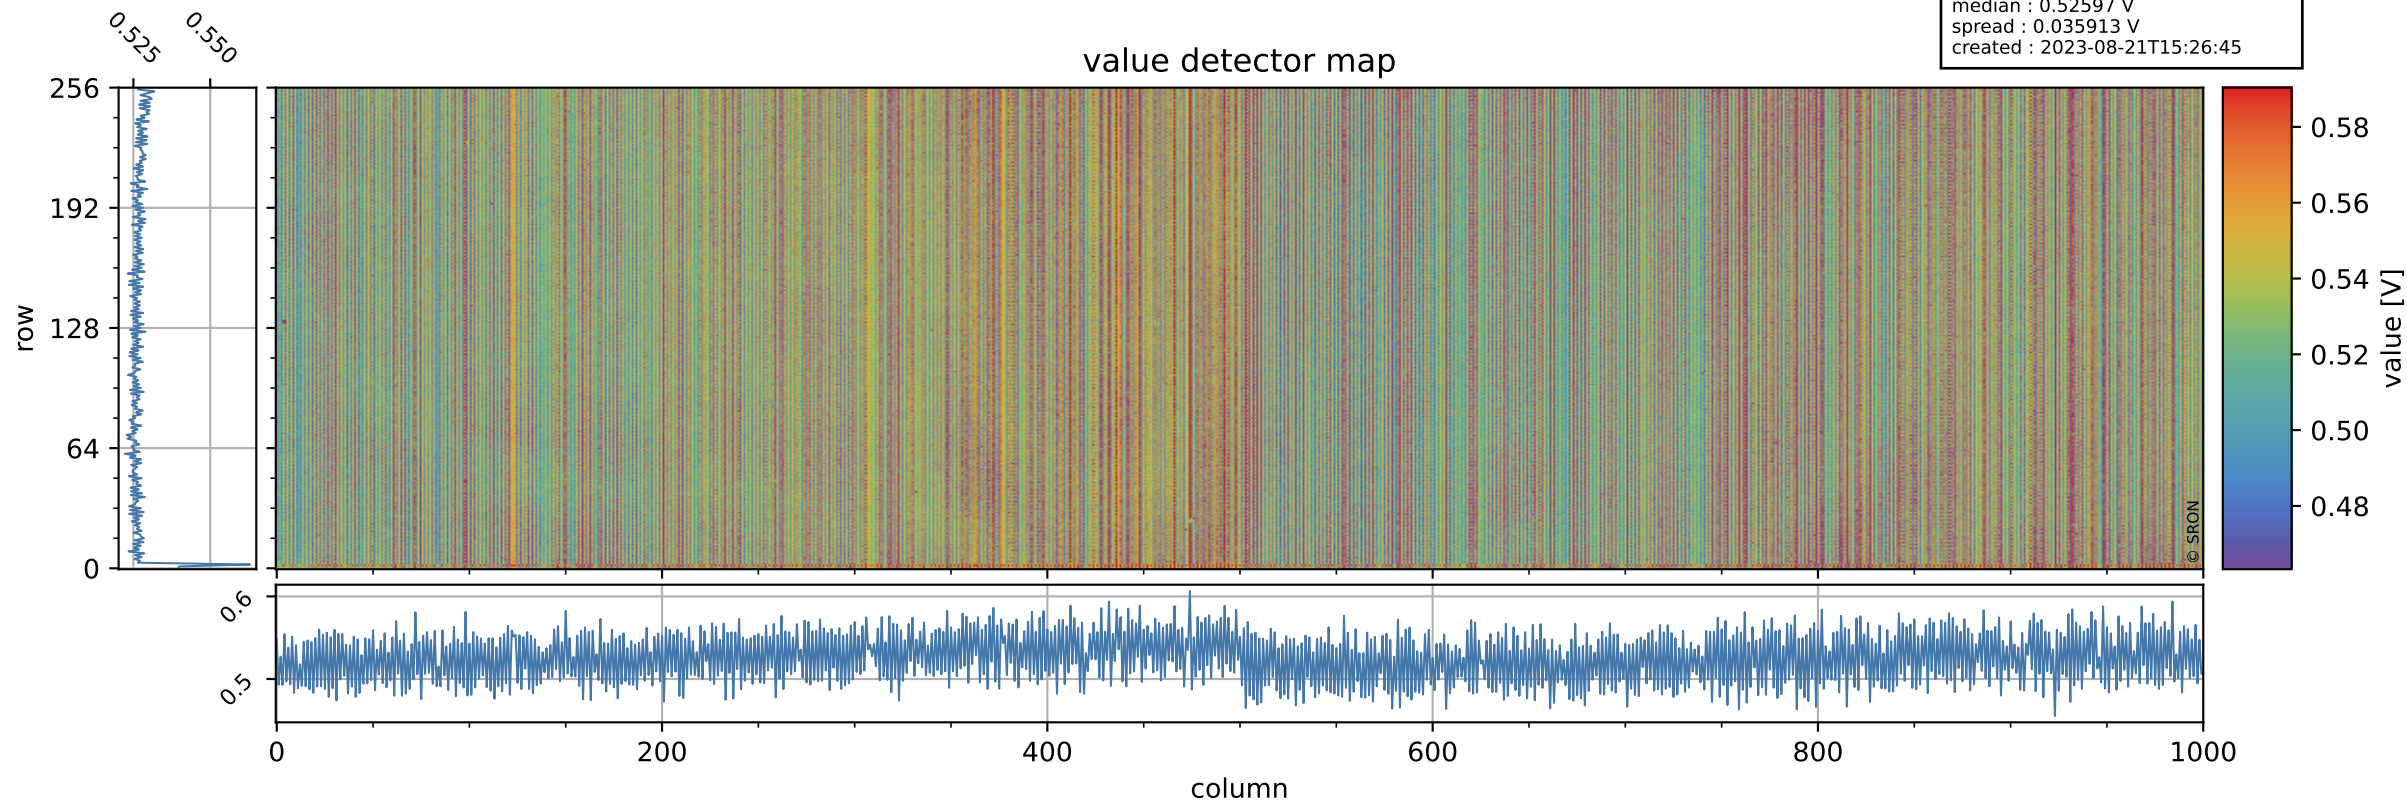

# Tropomi SWIR offset (official)

orbits : 18 in [27157, 27202]  
coverage : 2023-01-09 / 2023-01-12  
median : 0.52597 V  
spread : 0.035913 V  
created : 2023-08-21T15:26:45

## value detector map

# Tropomi SWIR offset (official)

orbits : 18 in [27157, 27202]  
coverage : 2023-01-09 / 2023-01-12  
median : 28.544  $\mu\text{V}$   
spread : 14.406  $\mu\text{V}$   
created : 2023-08-21T15:26:45

# Tropomi SWIR offset (official) ground-tracks of Sentinel-5P

orbits : 18 in [27157, 27202]  
coverage : 2023-01-09 / 2023-01-12  
created : 2023-08-21T15:26:46