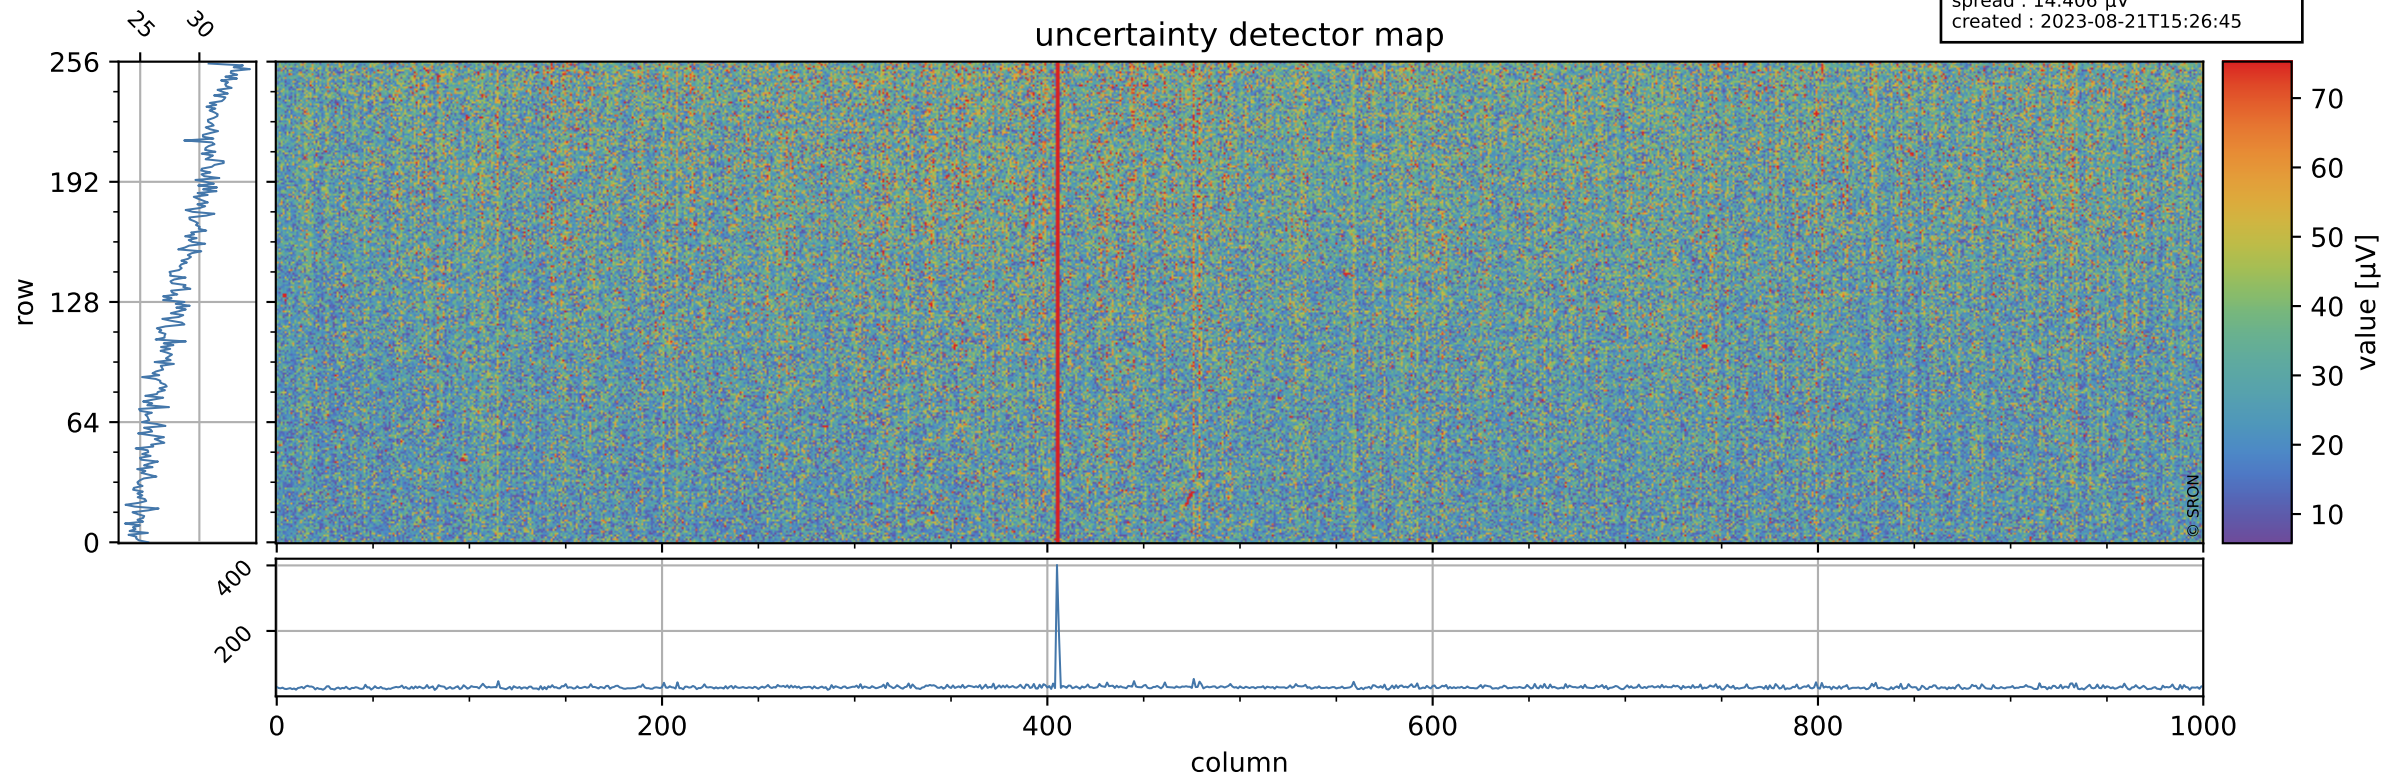

# Tropomi SWIR offset (official)

orbits : 18 in [27157, 27202]  
coverage : 2023-01-09 / 2023-01-12  
median : 0.52597 V  
spread : 0.035913 V  
created : 2023-08-21T15:26:45

## value detector map

# Tropomi SWIR offset (official)

orbits : 18 in [27157, 27202]  
coverage : 2023-01-09 / 2023-01-12  
median : 28.544  $\mu\text{V}$   
spread : 14.406  $\mu\text{V}$   
created : 2023-08-21T15:26:45

# Tropomi SWIR offset (official) ground-tracks of Sentinel-5P

orbits : 18 in [27157, 27202]  
coverage : 2023-01-09 / 2023-01-12  
created : 2023-08-21T15:26:46