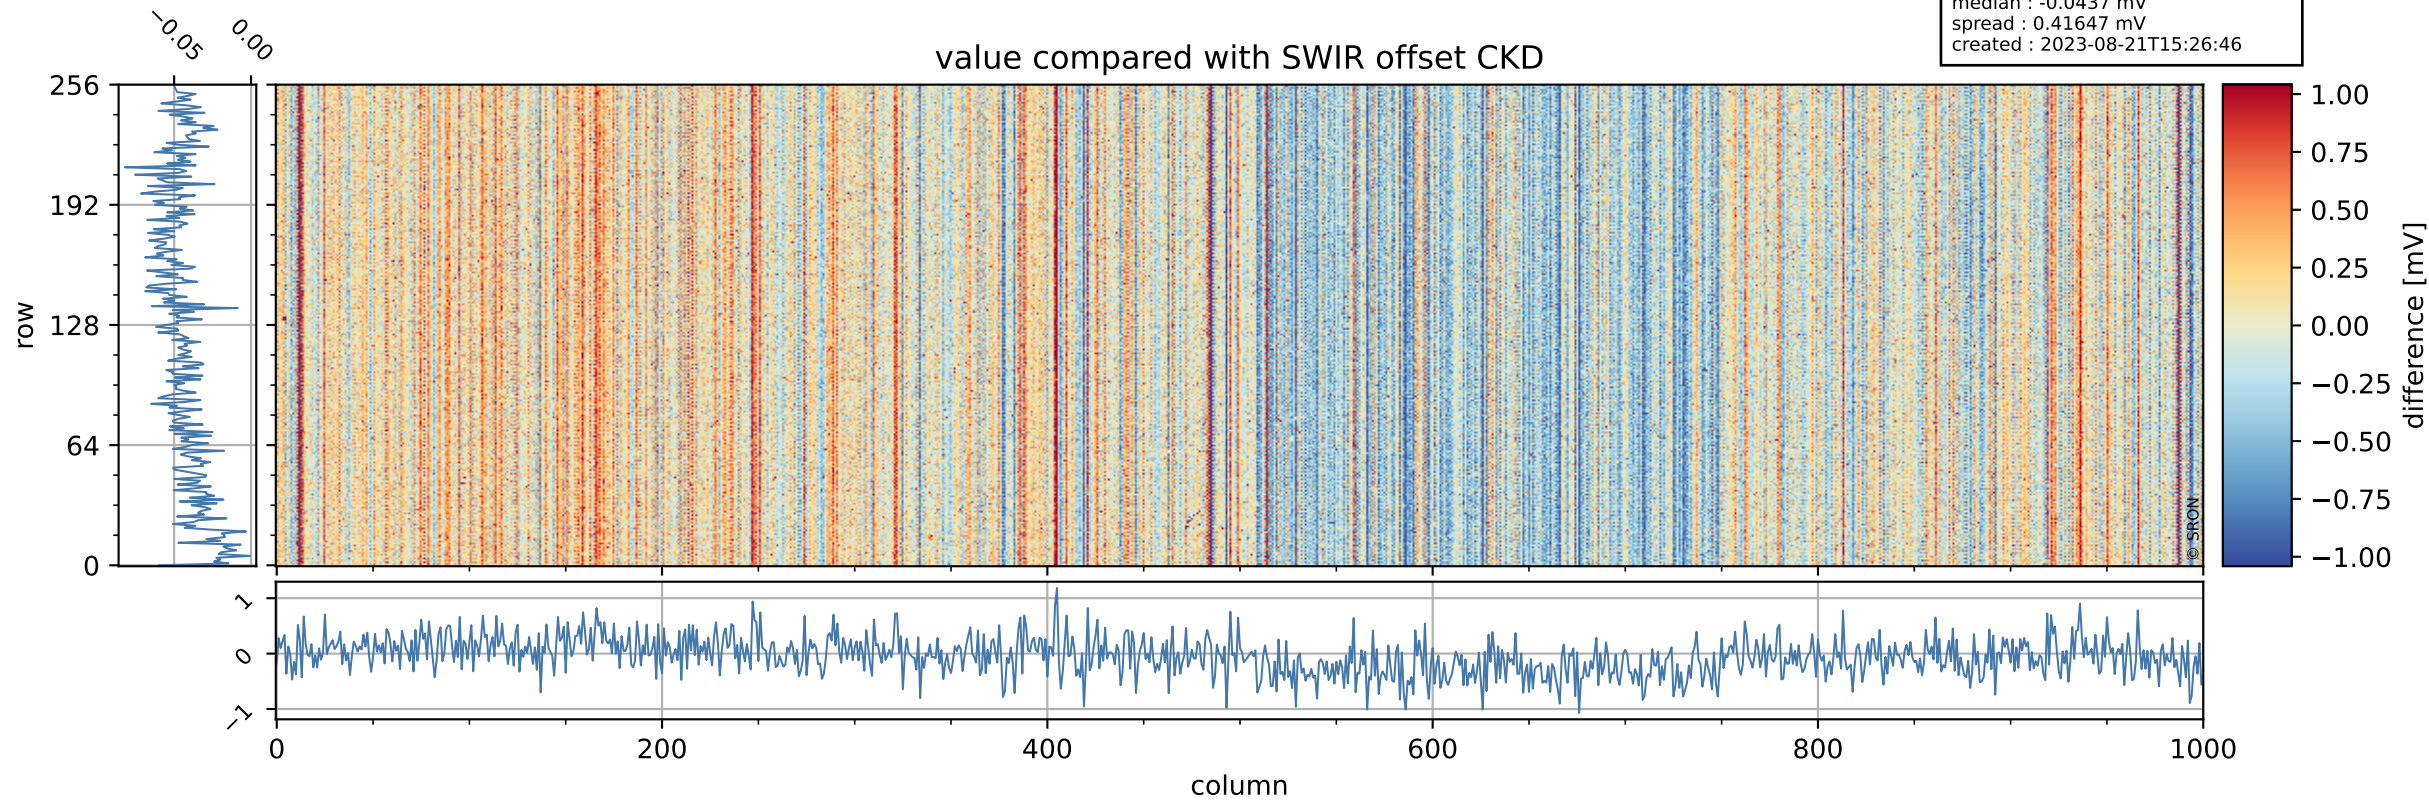

## value detector map

# Tropomi SWIR offset (official)

orbits : 18 in [27157, 27202]  
coverage : 2023-01-09 / 2023-01-12  
median : 28.544  $\mu\text{V}$   
spread : 14.406  $\mu\text{V}$   
created : 2023-08-21T15:26:45

# Tropomi SWIR offset (official)

orbits : 18 in [27157, 27202]  
coverage : 2023-01-09 / 2023-01-12  
median : -0.0437 mV  
spread : 0.41647 mV  
created : 2023-08-21T15:26:46

value compared with SWIR offset CKD

# Tropomi SWIR offset (official) ground-tracks of Sentinel-5P

orbits : 18 in [27157, 27202]  
coverage : 2023-01-09 / 2023-01-12  
created : 2023-08-21T15:26:46