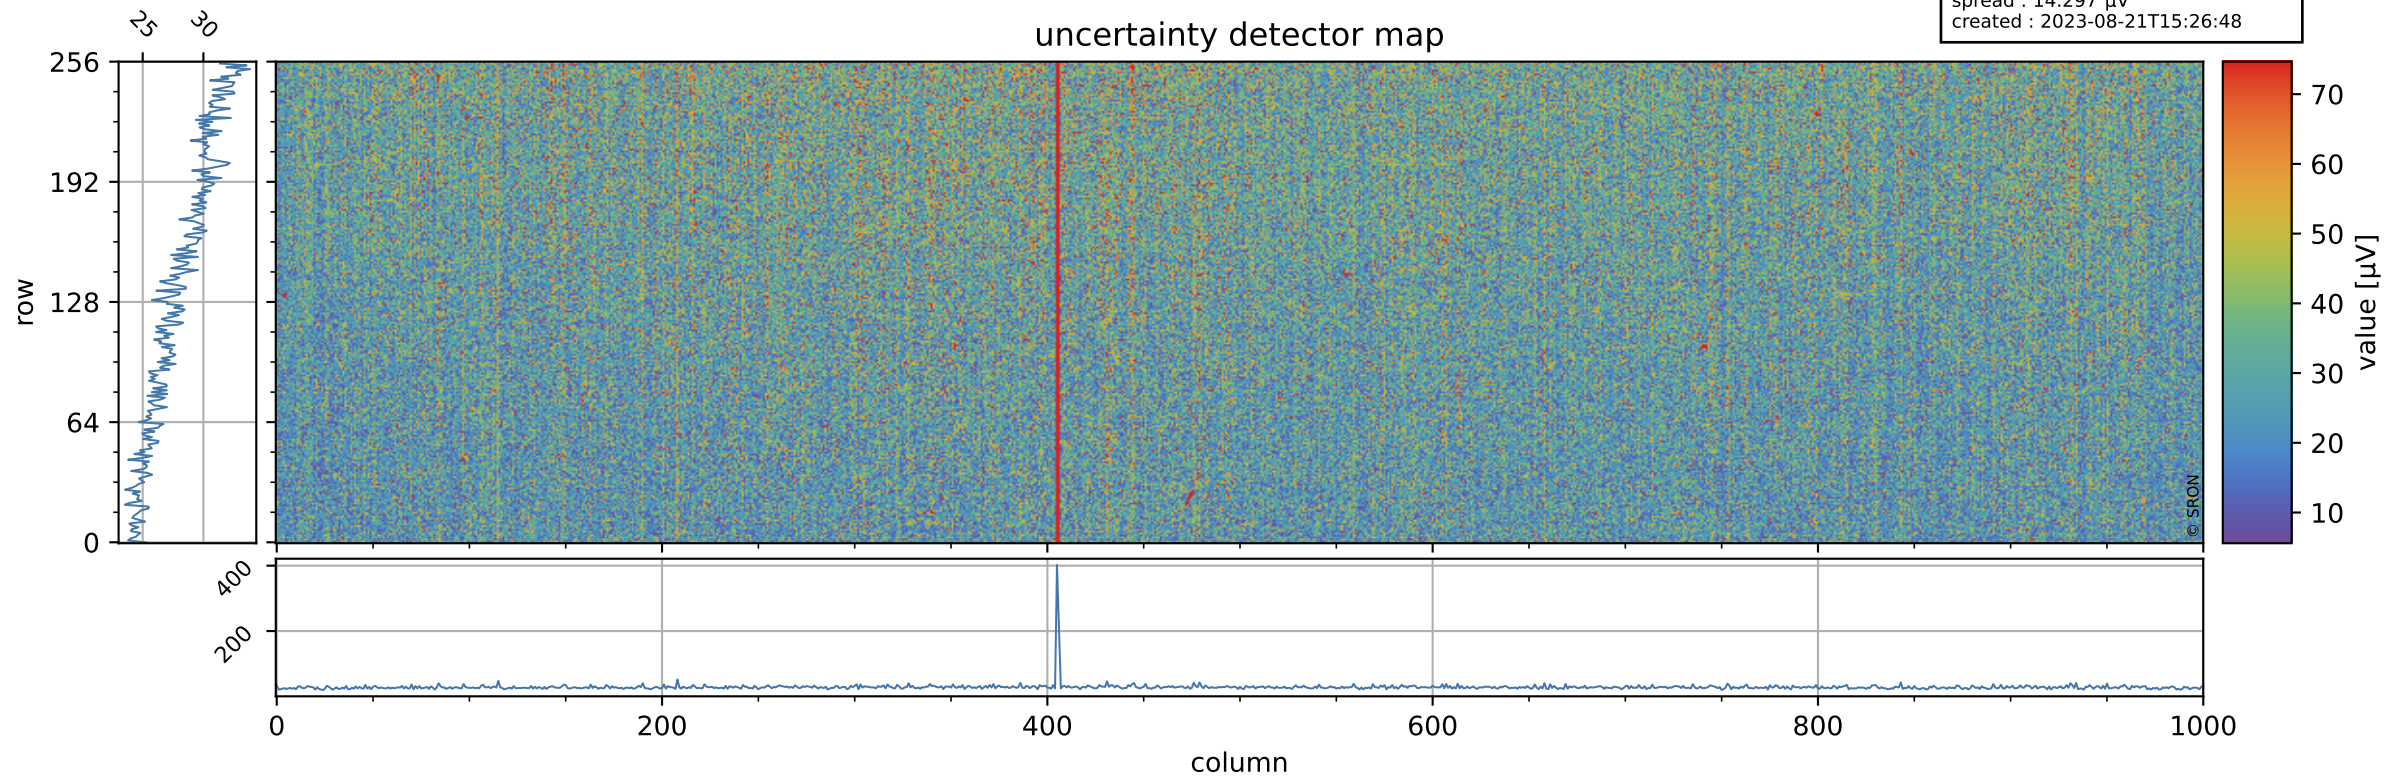

Tropomi SWIR offset (official)

orbits : 19 in [27172, 27217]
coverage : 2023-01-10 / 2023-01-13
median : 0.52595 V
spread : 0.035915 V
created : 2023-08-21T15:26:47

value detector map

Tropomi SWIR offset (official)

orbits : 19 in [27172, 27217]
coverage : 2023-01-10 / 2023-01-13
median : 28.158 μV
spread : 14.297 μV
created : 2023-08-21T15:26:48

Tropomi SWIR offset (official)

orbits : 19 in [27172, 27217]
coverage : 2023-01-10 / 2023-01-13
median : -0.058989 mV
spread : 0.41991 mV
created : 2023-08-21T15:26:48

value compared with SWIR offset CKD

Tropomi SWIR offset (official) ground-tracks of Sentinel-5P

orbits : 19 in [27172, 27217]
coverage : 2023-01-10 / 2023-01-13
created : 2023-08-21T15:26:48

Tropomi SWIR offset (official)

orbits : [2827, 27217]
coverage : 2018-04-30 / 2023-01-13
created : 2023-08-21T15:26:49

trend of detector median & temperatures