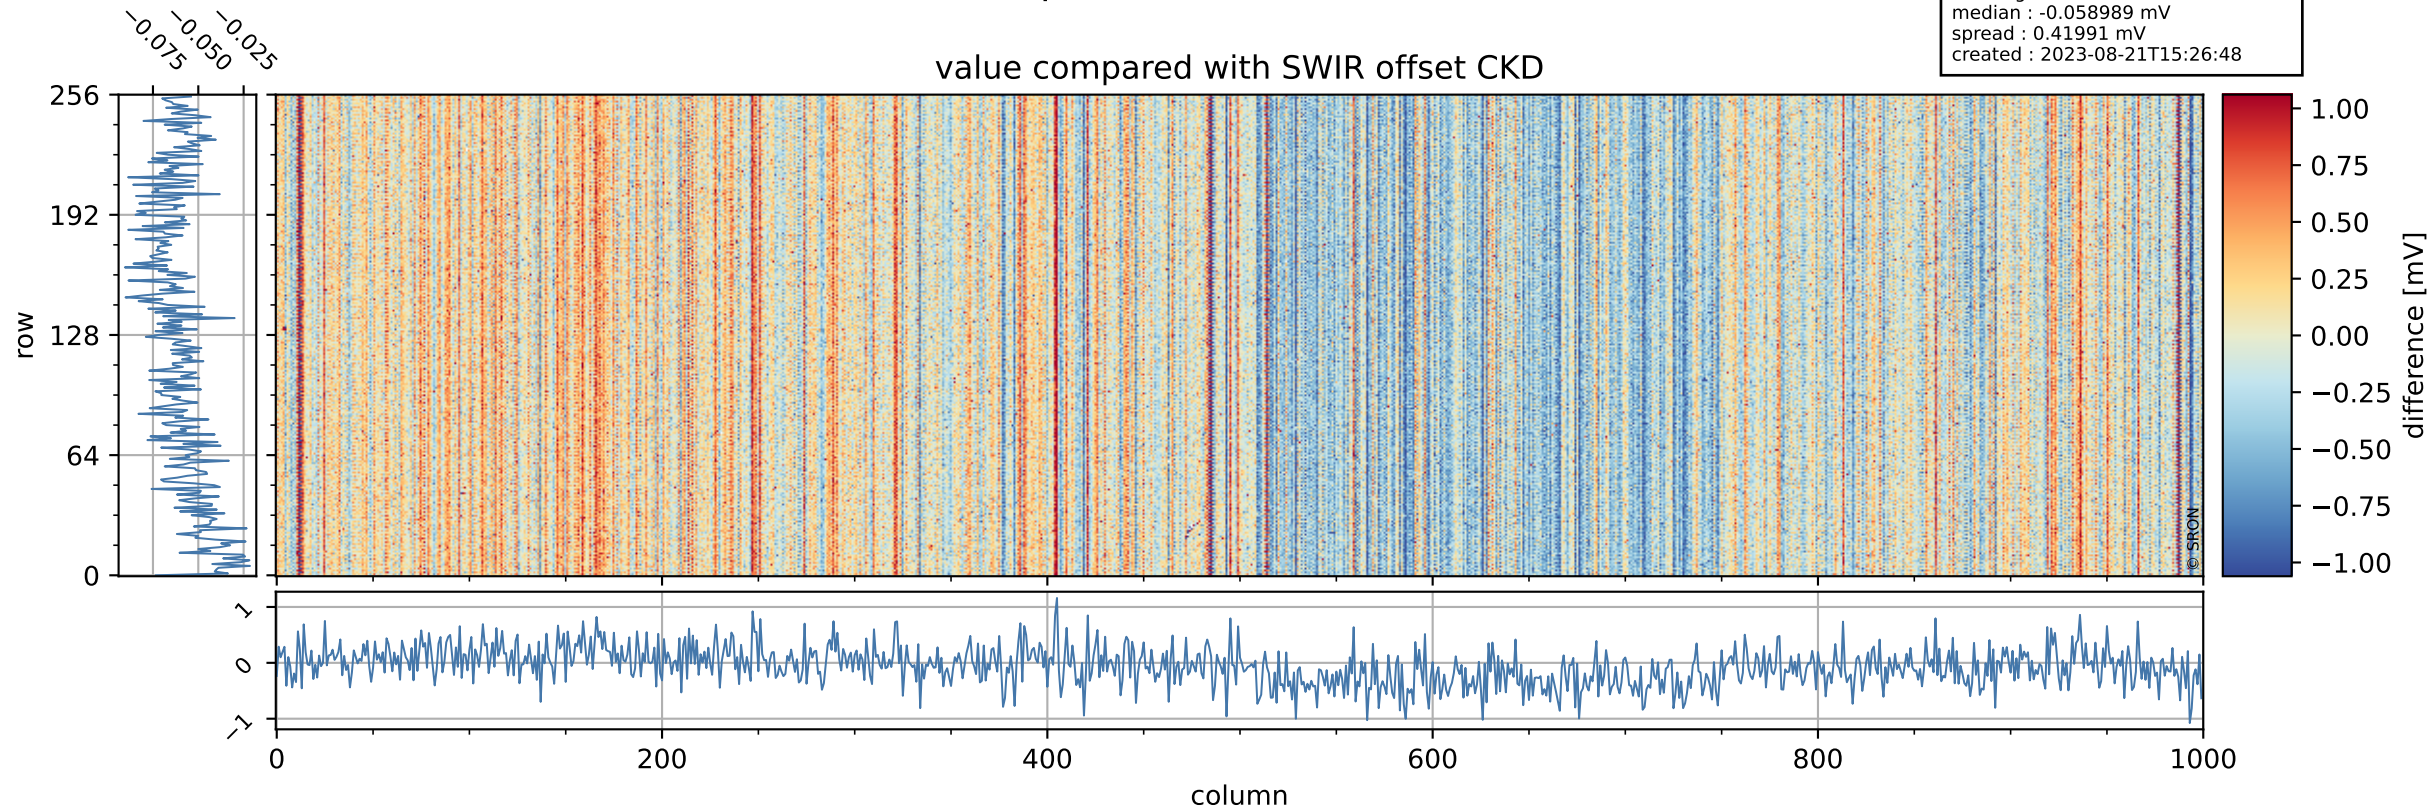

Tropomi SWIR offset (official)

orbits : 19 in [27172, 27217]
coverage : 2023-01-10 / 2023-01-13
median : 0.52595 V
spread : 0.035915 V
created : 2023-08-21T15:26:47

value detector map

Tropomi SWIR offset (official)

orbits : 19 in [27172, 27217]
coverage : 2023-01-10 / 2023-01-13
median : 28.158 μV
spread : 14.297 μV
created : 2023-08-21T15:26:48

Tropomi SWIR offset (official)

orbits : 19 in [27172, 27217]
coverage : 2023-01-10 / 2023-01-13
median : -0.058989 mV
spread : 0.41991 mV
created : 2023-08-21T15:26:48

value compared with SWIR offset CKD

Tropomi SWIR offset (official) ground-tracks of Sentinel-5P

orbits : 19 in [27172, 27217]
coverage : 2023-01-10 / 2023-01-13
created : 2023-08-21T15:26:48

Tropomi SWIR offset (official)

orbits : [2827, 27217]
coverage : 2018-04-30 / 2023-01-13
created : 2023-08-21T15:26:49

trend of detector median & temperatures