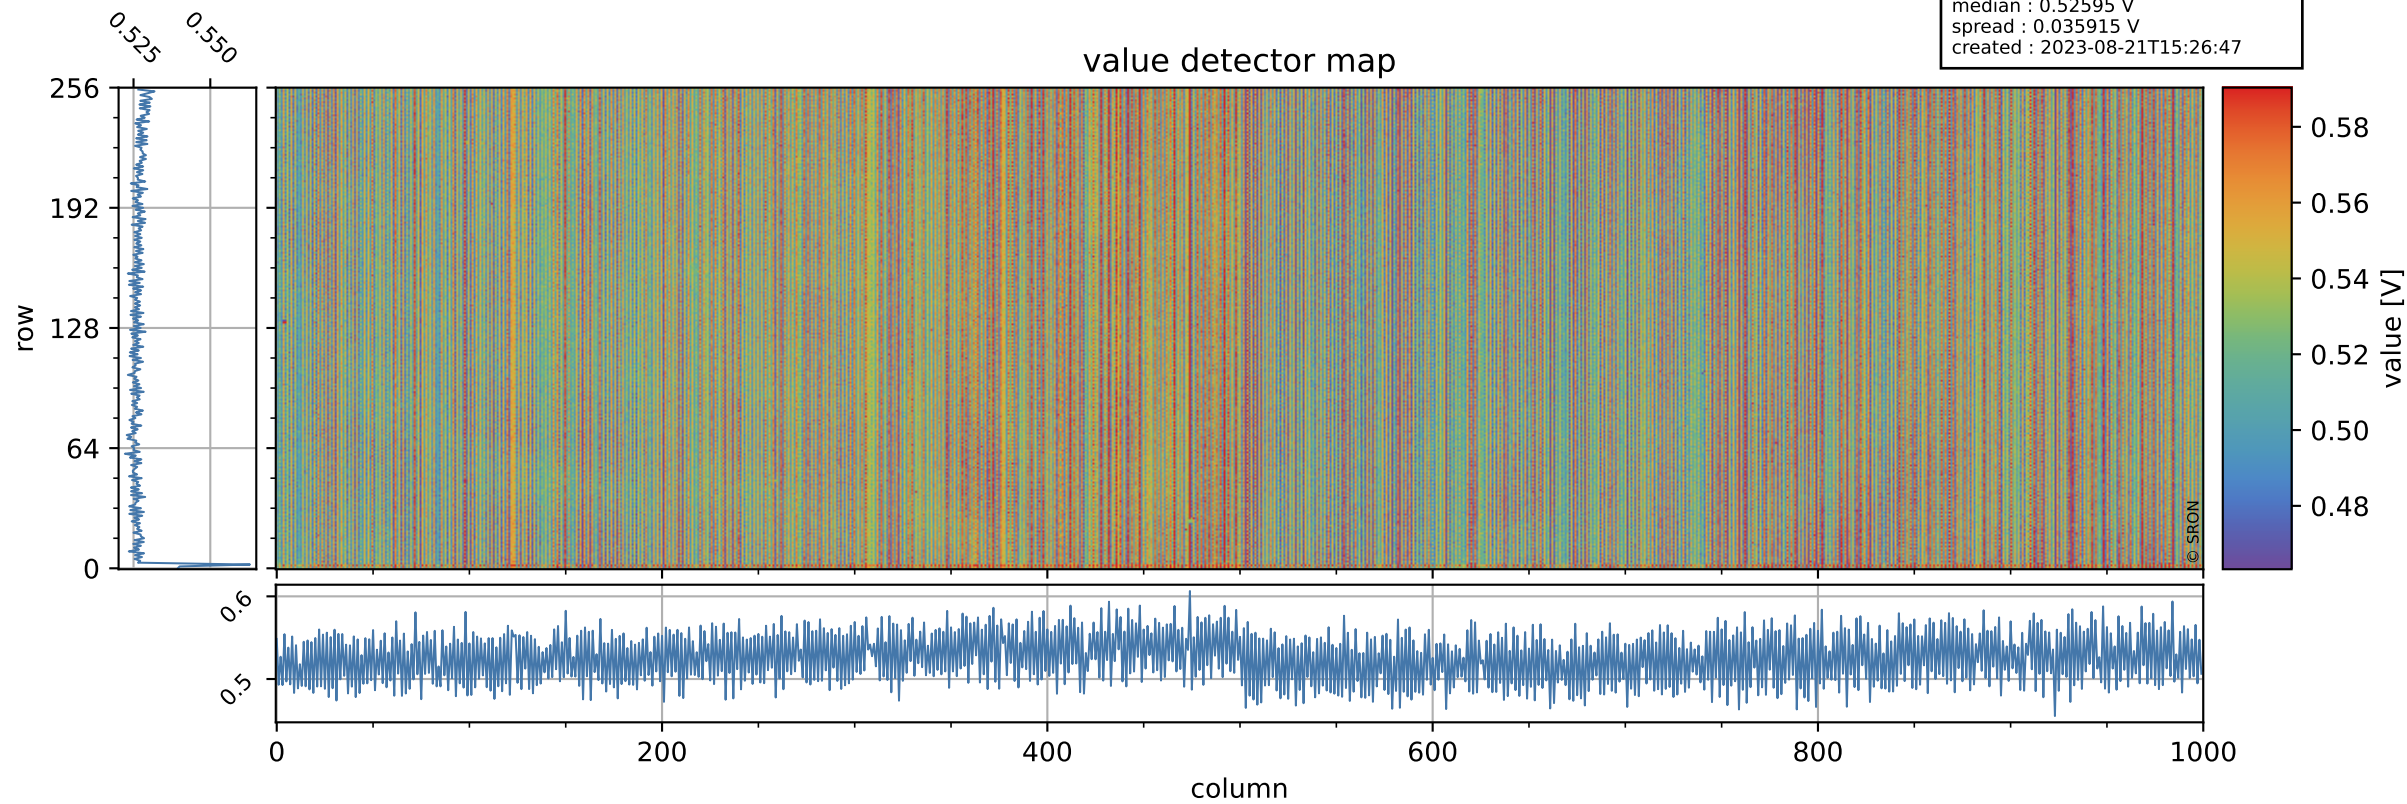

Tropomi SWIR offset (official)

orbits : 19 in [27172, 27217]
coverage : 2023-01-10 / 2023-01-13
median : 0.52595 V
spread : 0.035915 V
created : 2023-08-21T15:26:47

value detector map

Tropomi SWIR offset (official)

orbits : 19 in [27172, 27217]
coverage : 2023-01-10 / 2023-01-13
median : 28.158 μV
spread : 14.297 μV
created : 2023-08-21T15:26:48

Tropomi SWIR offset (official)

orbits : 19 in [27172, 27217]
coverage : 2023-01-10 / 2023-01-13
median : -0.058989 mV
spread : 0.41991 mV
created : 2023-08-21T15:26:48

value compared with SWIR offset CKD

Tropomi SWIR offset (official) ground-tracks of Sentinel-5P

orbits : 19 in [27172, 27217]
coverage : 2023-01-10 / 2023-01-13
created : 2023-08-21T15:26:48

Tropomi SWIR offset (official)

orbits : [2827, 27217]
coverage : 2018-04-30 / 2023-01-13
created : 2023-08-21T15:26:49

trend of detector median & temperatures