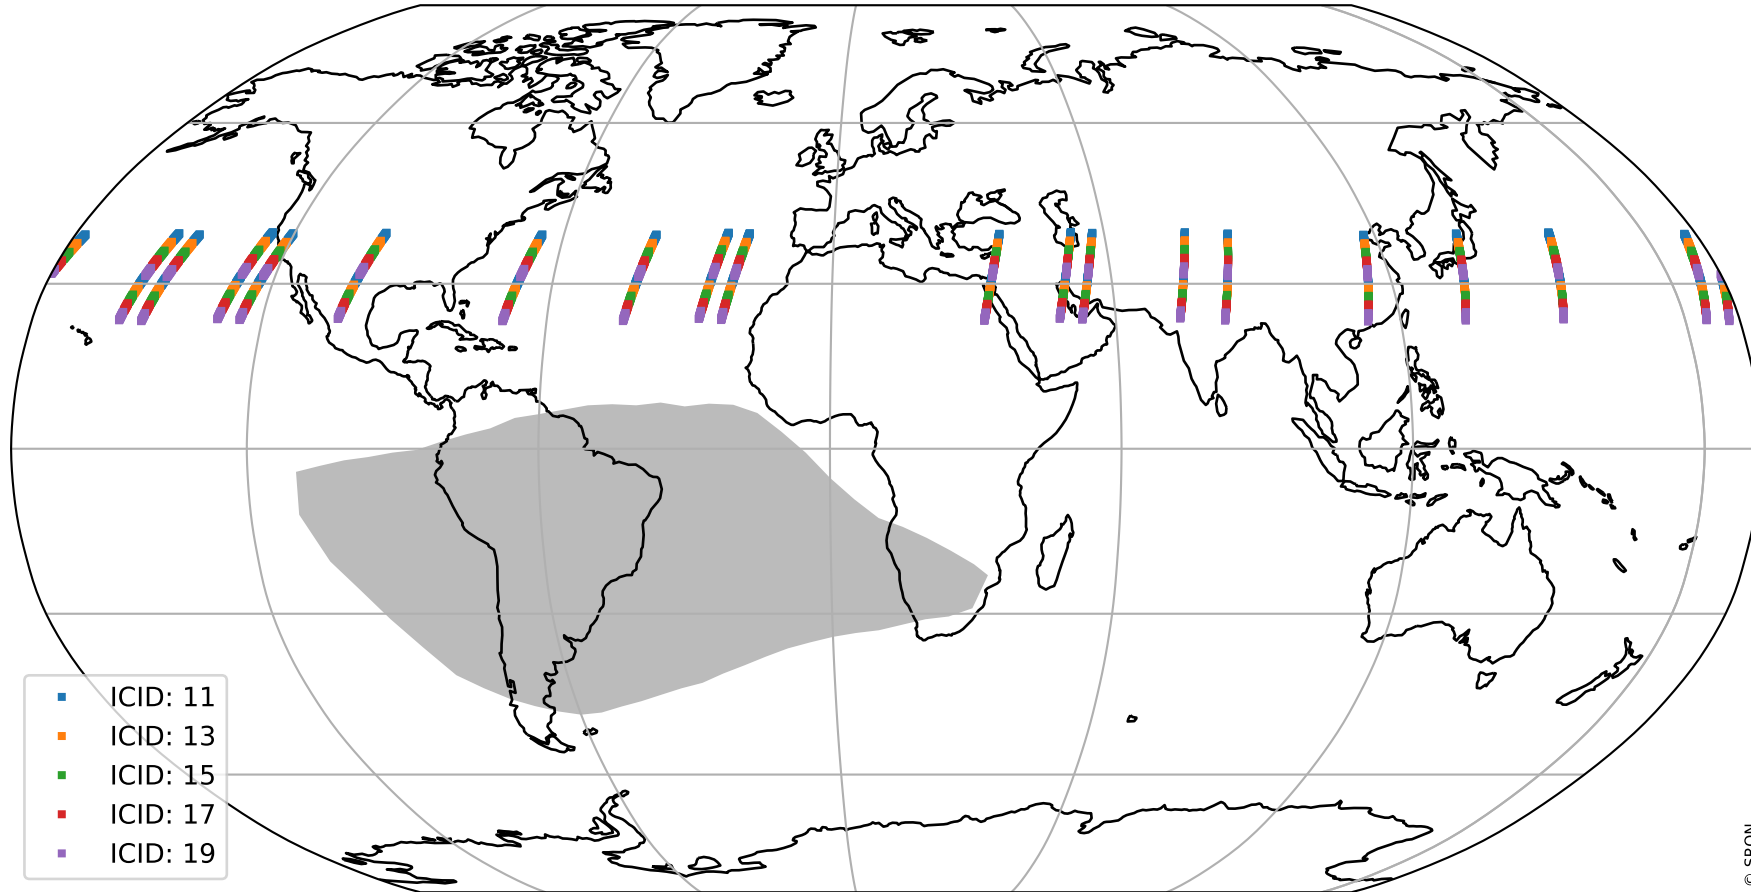

Tropomi SWIR offset (official)

orbits : 19 in [27172, 27217]
coverage : 2023-01-10 / 2023-01-13
median : 0.52595 V
spread : 0.035915 V
created : 2023-08-21T15:26:47

value detector map

Tropomi SWIR offset (official)

orbits : 19 in [27172, 27217]
coverage : 2023-01-10 / 2023-01-13
median : 28.158 μV
spread : 14.297 μV
created : 2023-08-21T15:26:48

Tropomi SWIR offset (official)

orbits : 19 in [27172, 27217]
coverage : 2023-01-10 / 2023-01-13
median : -0.058989 mV
spread : 0.41991 mV
created : 2023-08-21T15:26:48

value compared with SWIR offset CKD

Tropomi SWIR offset (official) ground-tracks of Sentinel-5P

orbits : 19 in [27172, 27217]
coverage : 2023-01-10 / 2023-01-13
created : 2023-08-21T15:26:48

Tropomi SWIR offset (official)

orbits : [2827, 27217]
coverage : 2018-04-30 / 2023-01-13
created : 2023-08-21T15:26:49

trend of detector median & temperatures