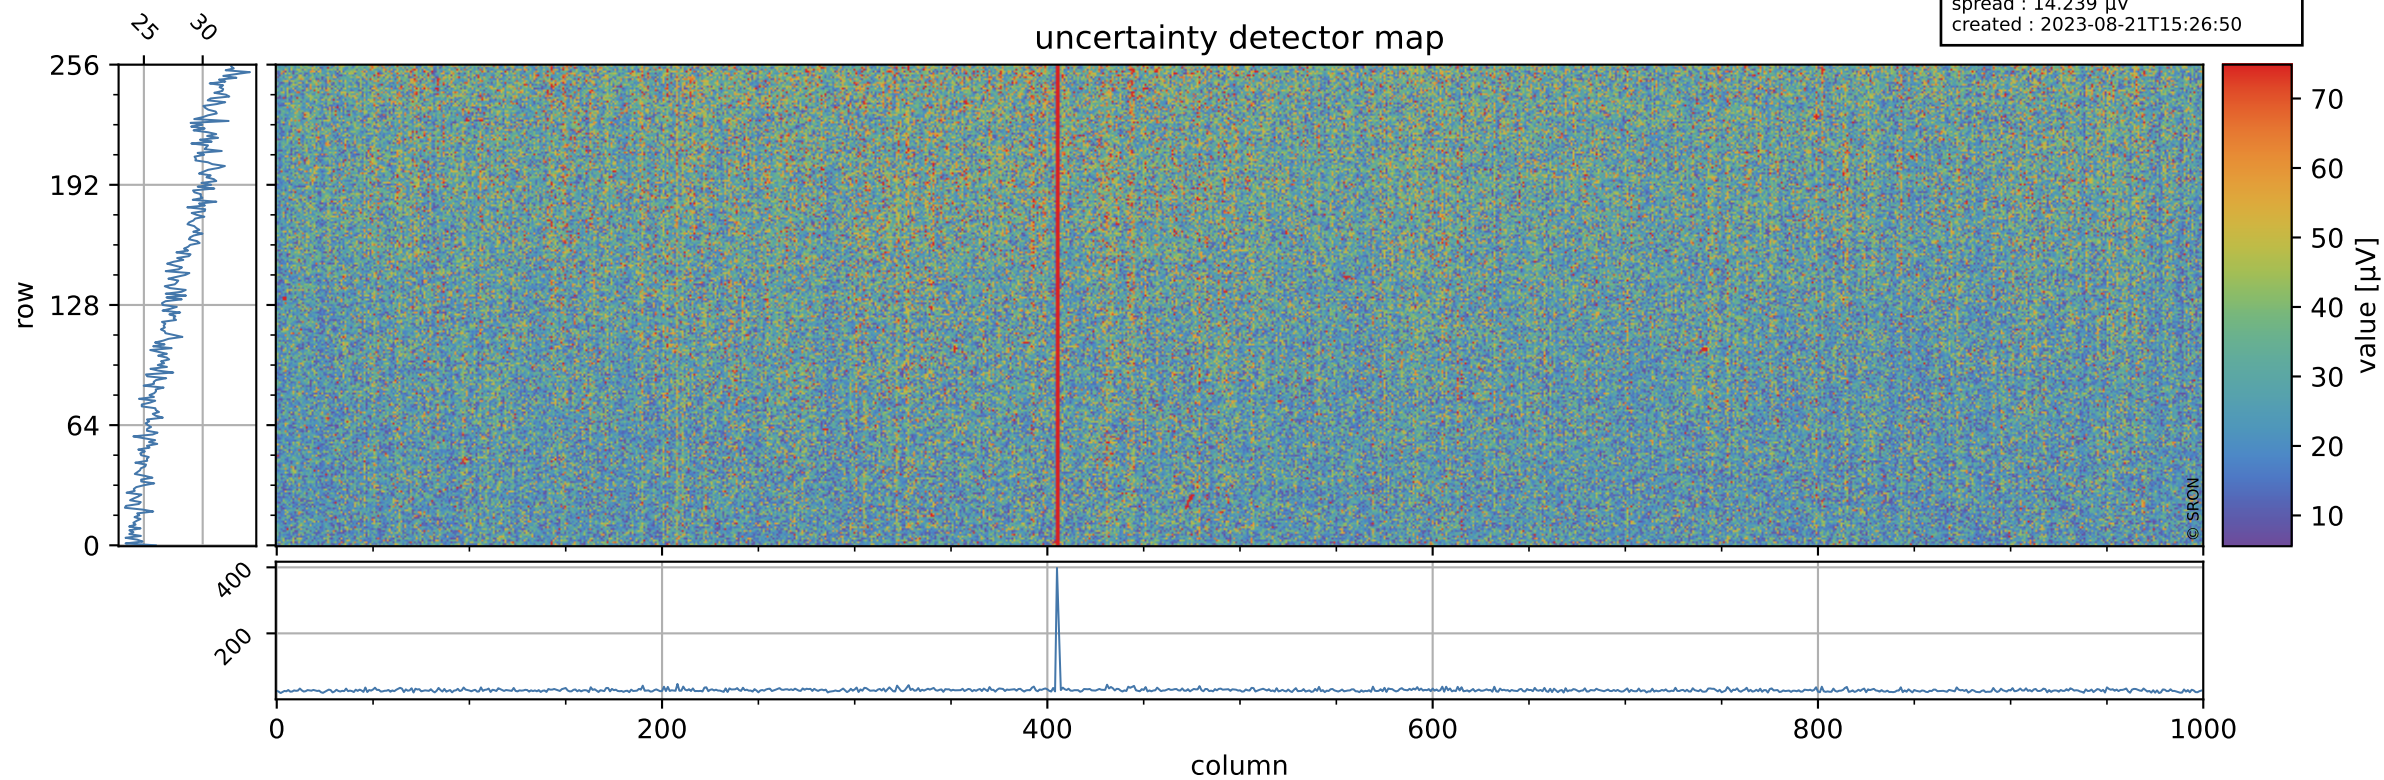

# Tropomi SWIR offset (official)

orbits : 19 in [27187, 27232]  
coverage : 2023-01-11 / 2023-01-14  
median : 0.52596 V  
spread : 0.035915 V  
created : 2023-08-21T15:26:50

## value detector map

# Tropomi SWIR offset (official)

orbits : 19 in [27187, 27232]  
coverage : 2023-01-11 / 2023-01-14  
median : 27.992  $\mu\text{V}$   
spread : 14.239  $\mu\text{V}$   
created : 2023-08-21T15:26:50

# Tropomi SWIR offset (official) ground-tracks of Sentinel-5P

orbits : 19 in [27187, 27232]  
coverage : 2023-01-11 / 2023-01-14  
created : 2023-08-21T15:26:51