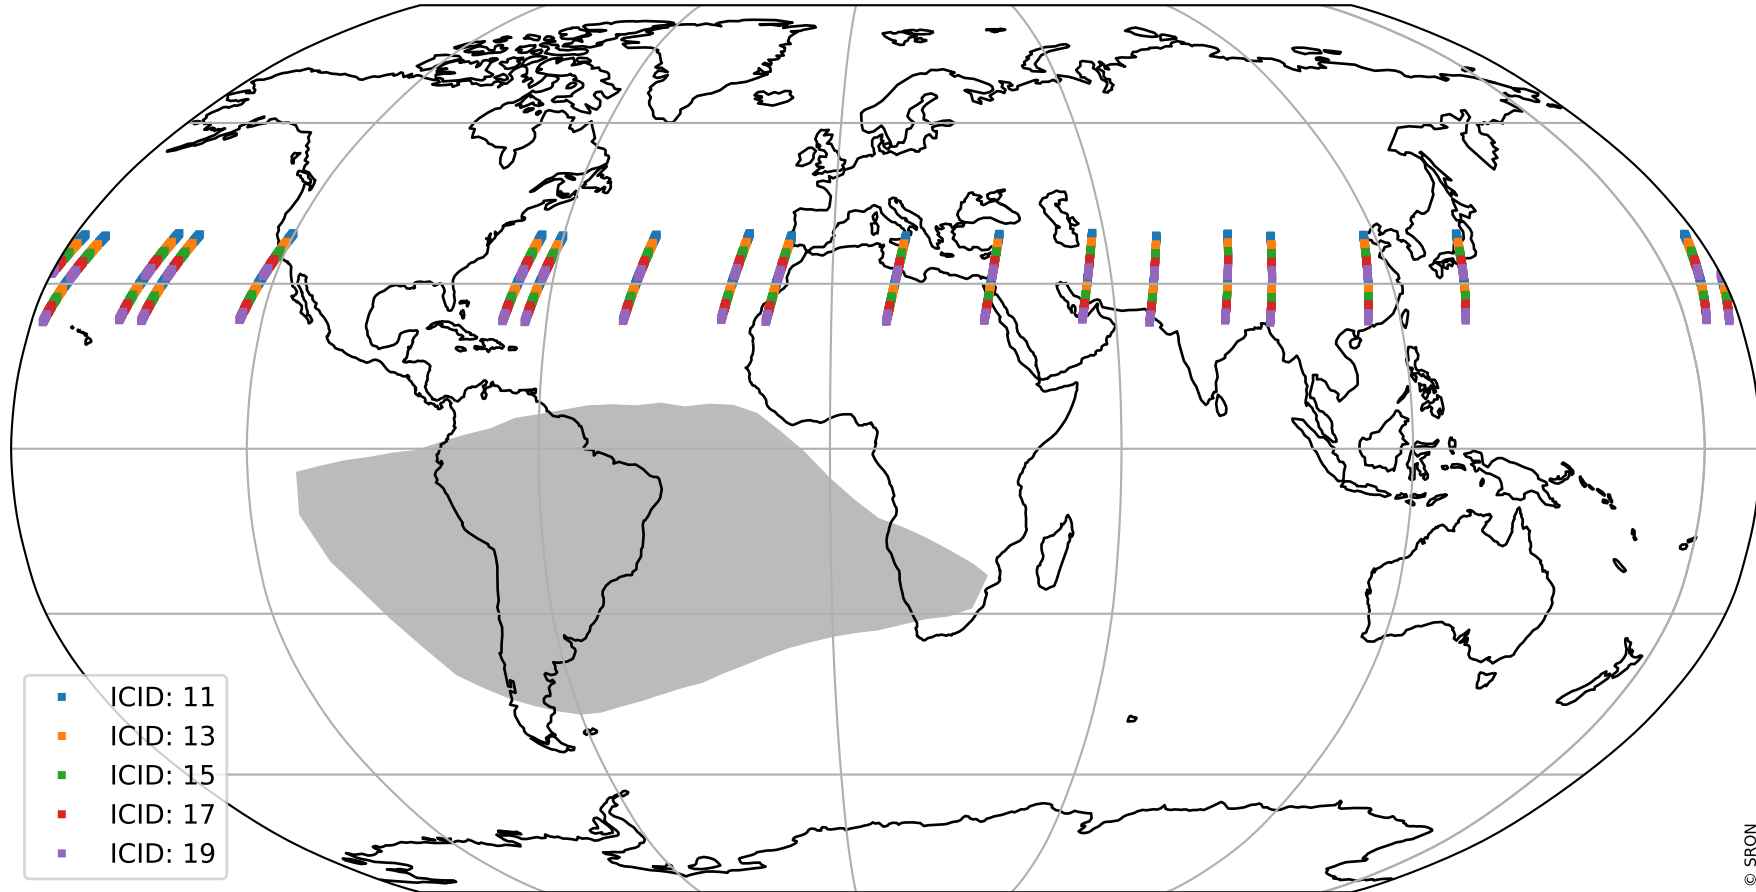

# Tropomi SWIR offset (official)

orbits : 19 in [27187, 27232]  
coverage : 2023-01-11 / 2023-01-14  
median : 27.992  $\mu\text{V}$   
spread : 14.239  $\mu\text{V}$   
created : 2023-08-21T15:26:50

# Tropomi SWIR offset (official)

orbits : 19 in [27187, 27232]  
coverage : 2023-01-11 / 2023-01-14  
median : -0.054389 mV  
spread : 0.42158 mV  
created : 2023-08-21T15:26:50

value compared with SWIR offset CKD

# Tropomi SWIR offset (official) ground-tracks of Sentinel-5P

orbits : 19 in [27187, 27232]  
coverage : 2023-01-11 / 2023-01-14  
created : 2023-08-21T15:26:51

# Tropomi SWIR offset (official)

orbits : [2827, 27232]  
coverage : 2018-04-30 / 2023-01-14  
created : 2023-08-21T15:26:51