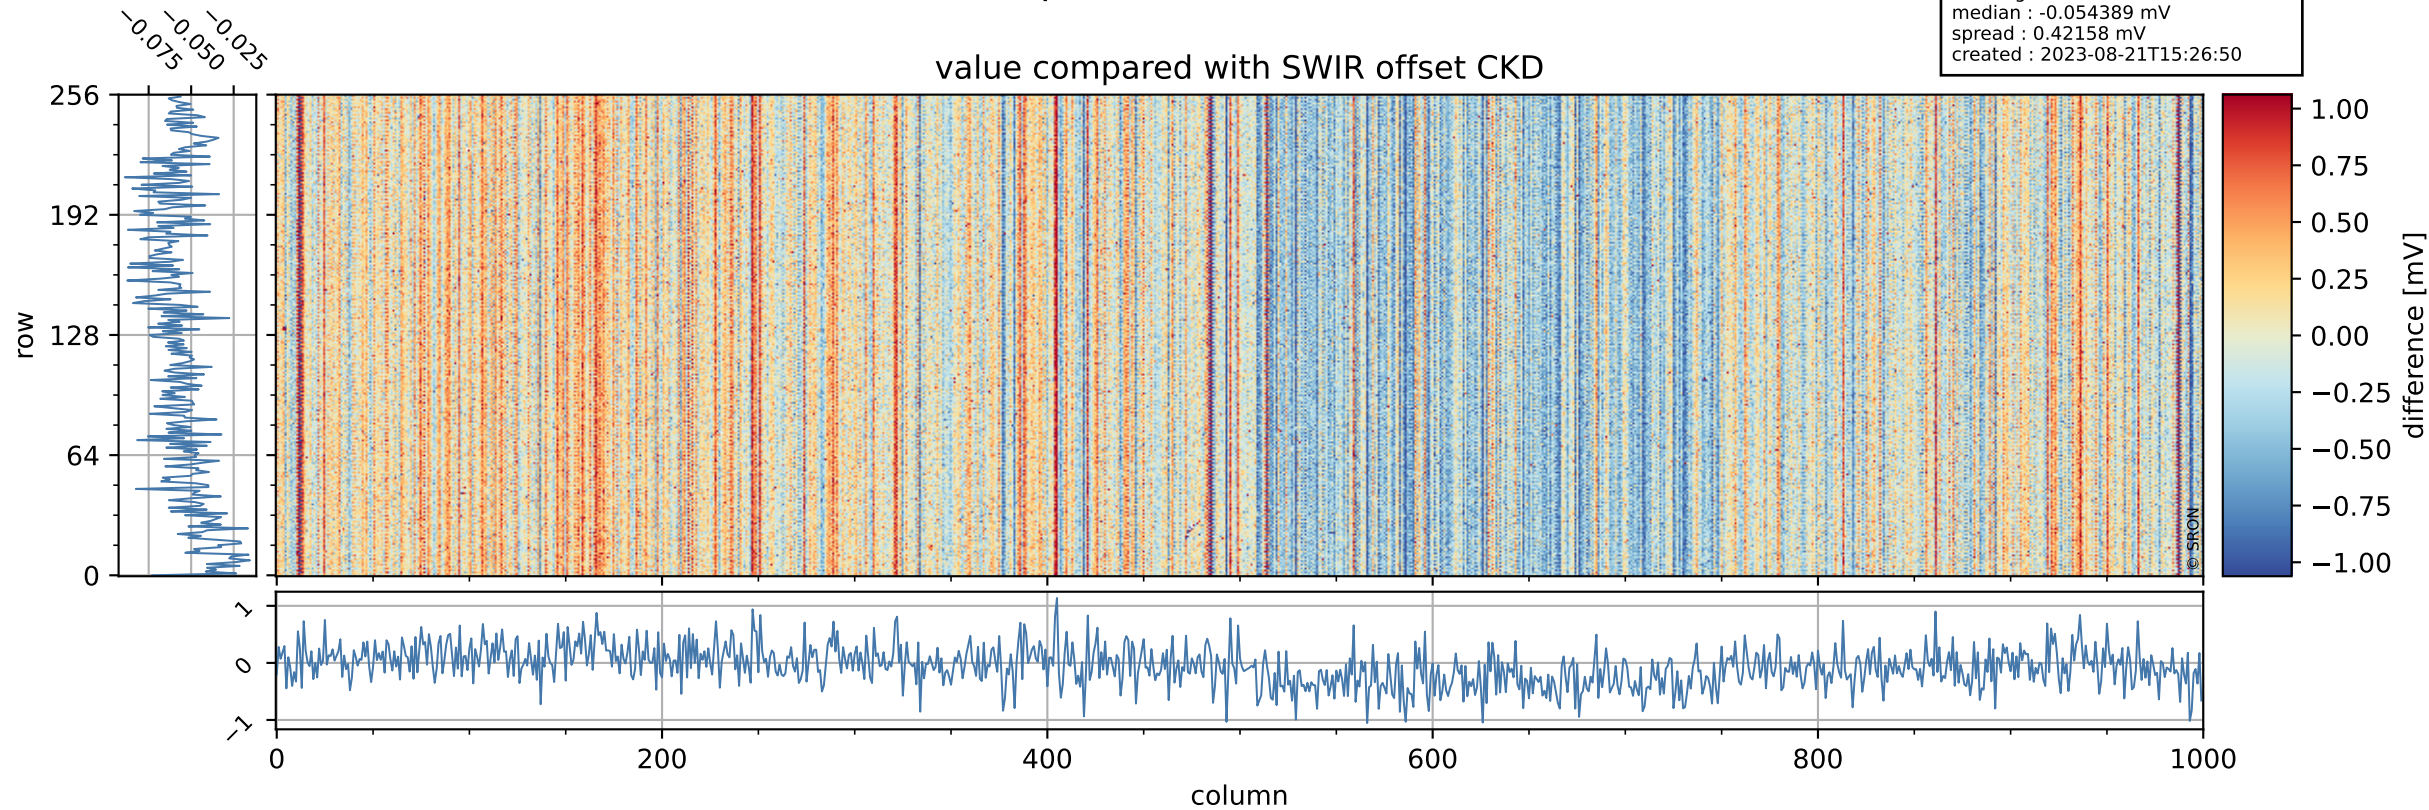

## value detector map

# Tropomi SWIR offset (official)

orbits : 19 in [27187, 27232]  
coverage : 2023-01-11 / 2023-01-14  
median : 27.992  $\mu\text{V}$   
spread : 14.239  $\mu\text{V}$   
created : 2023-08-21T15:26:50

# Tropomi SWIR offset (official)

orbits : 19 in [27187, 27232]  
coverage : 2023-01-11 / 2023-01-14  
median : -0.054389 mV  
spread : 0.42158 mV  
created : 2023-08-21T15:26:50

value compared with SWIR offset CKD

# Tropomi SWIR offset (official) ground-tracks of Sentinel-5P

orbits : 19 in [27187, 27232]  
coverage : 2023-01-11 / 2023-01-14  
created : 2023-08-21T15:26:51