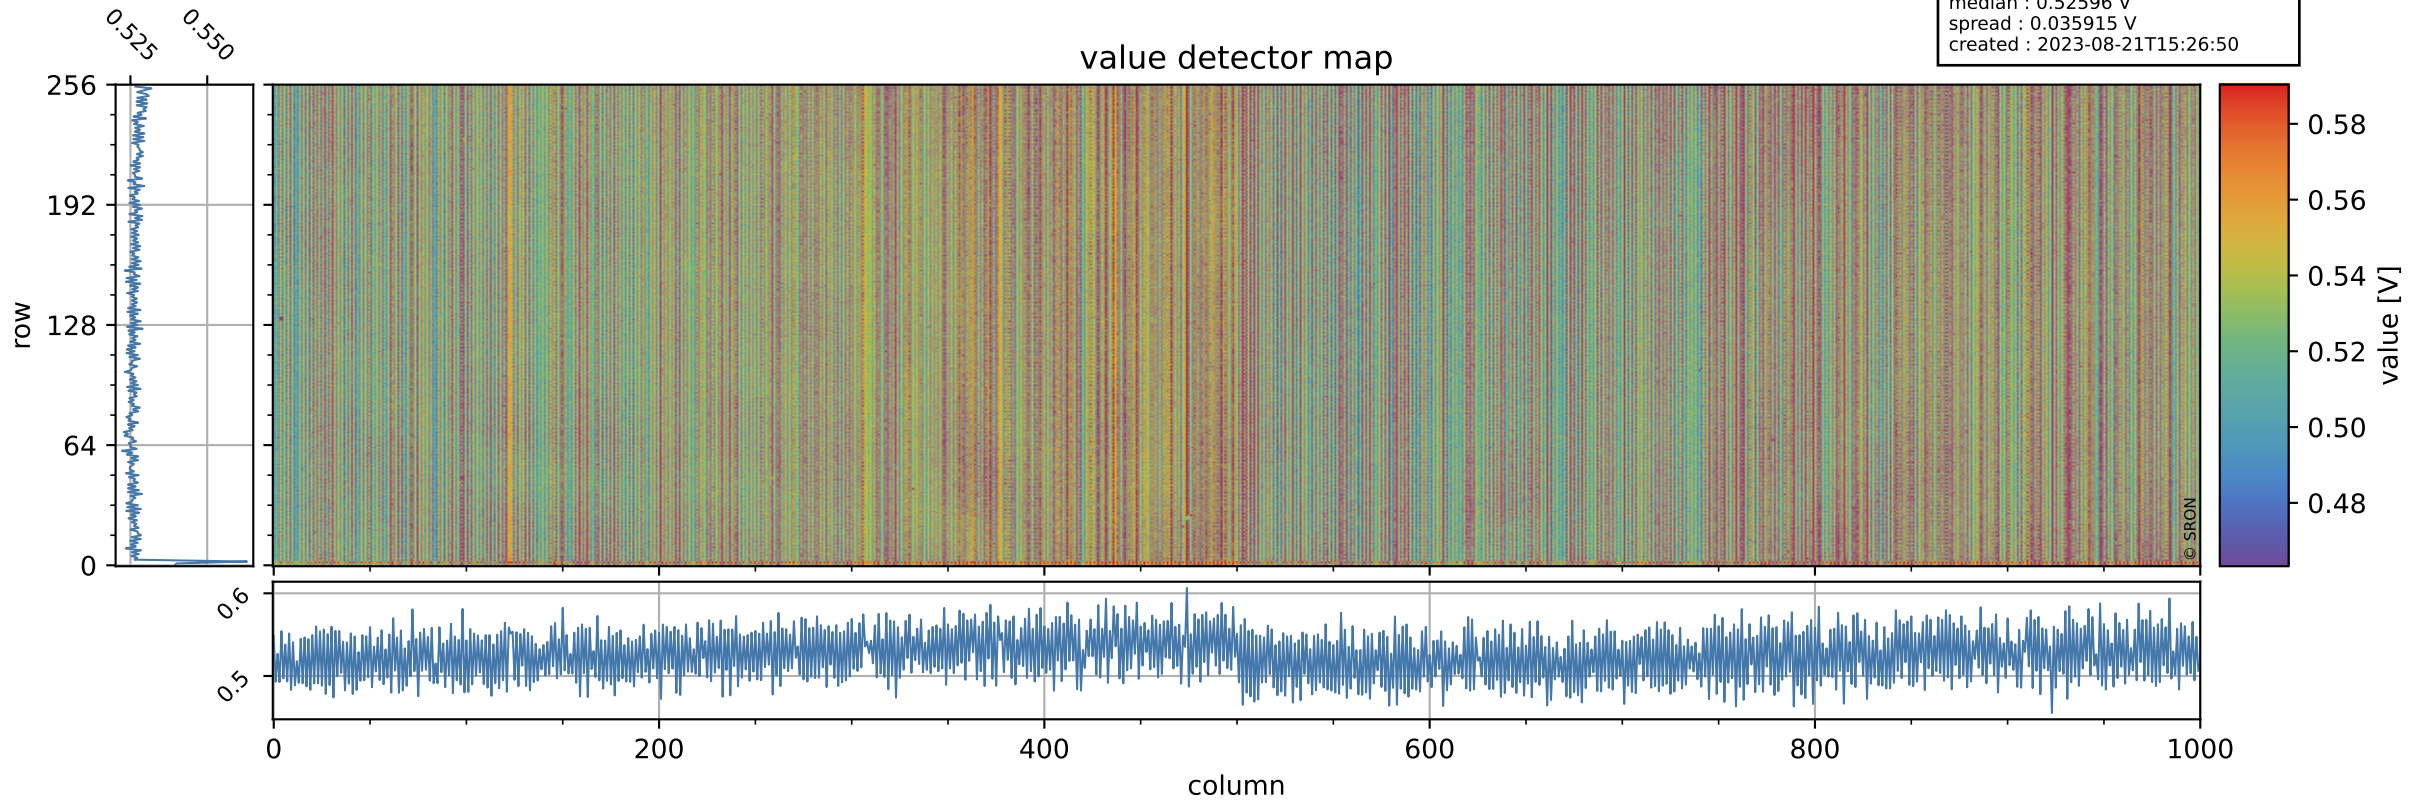

# Tropomi SWIR offset (official)

orbits : 19 in [27187, 27232]  
coverage : 2023-01-11 / 2023-01-14  
median : 0.52596 V  
spread : 0.035915 V  
created : 2023-08-21T15:26:50

## value detector map

# Tropomi SWIR offset (official)

orbits : 19 in [27187, 27232]  
coverage : 2023-01-11 / 2023-01-14  
median : 27.992  $\mu\text{V}$   
spread : 14.239  $\mu\text{V}$   
created : 2023-08-21T15:26:50

# Tropomi SWIR offset (official) ground-tracks of Sentinel-5P

orbits : 19 in [27187, 27232]  
coverage : 2023-01-11 / 2023-01-14  
created : 2023-08-21T15:26:51