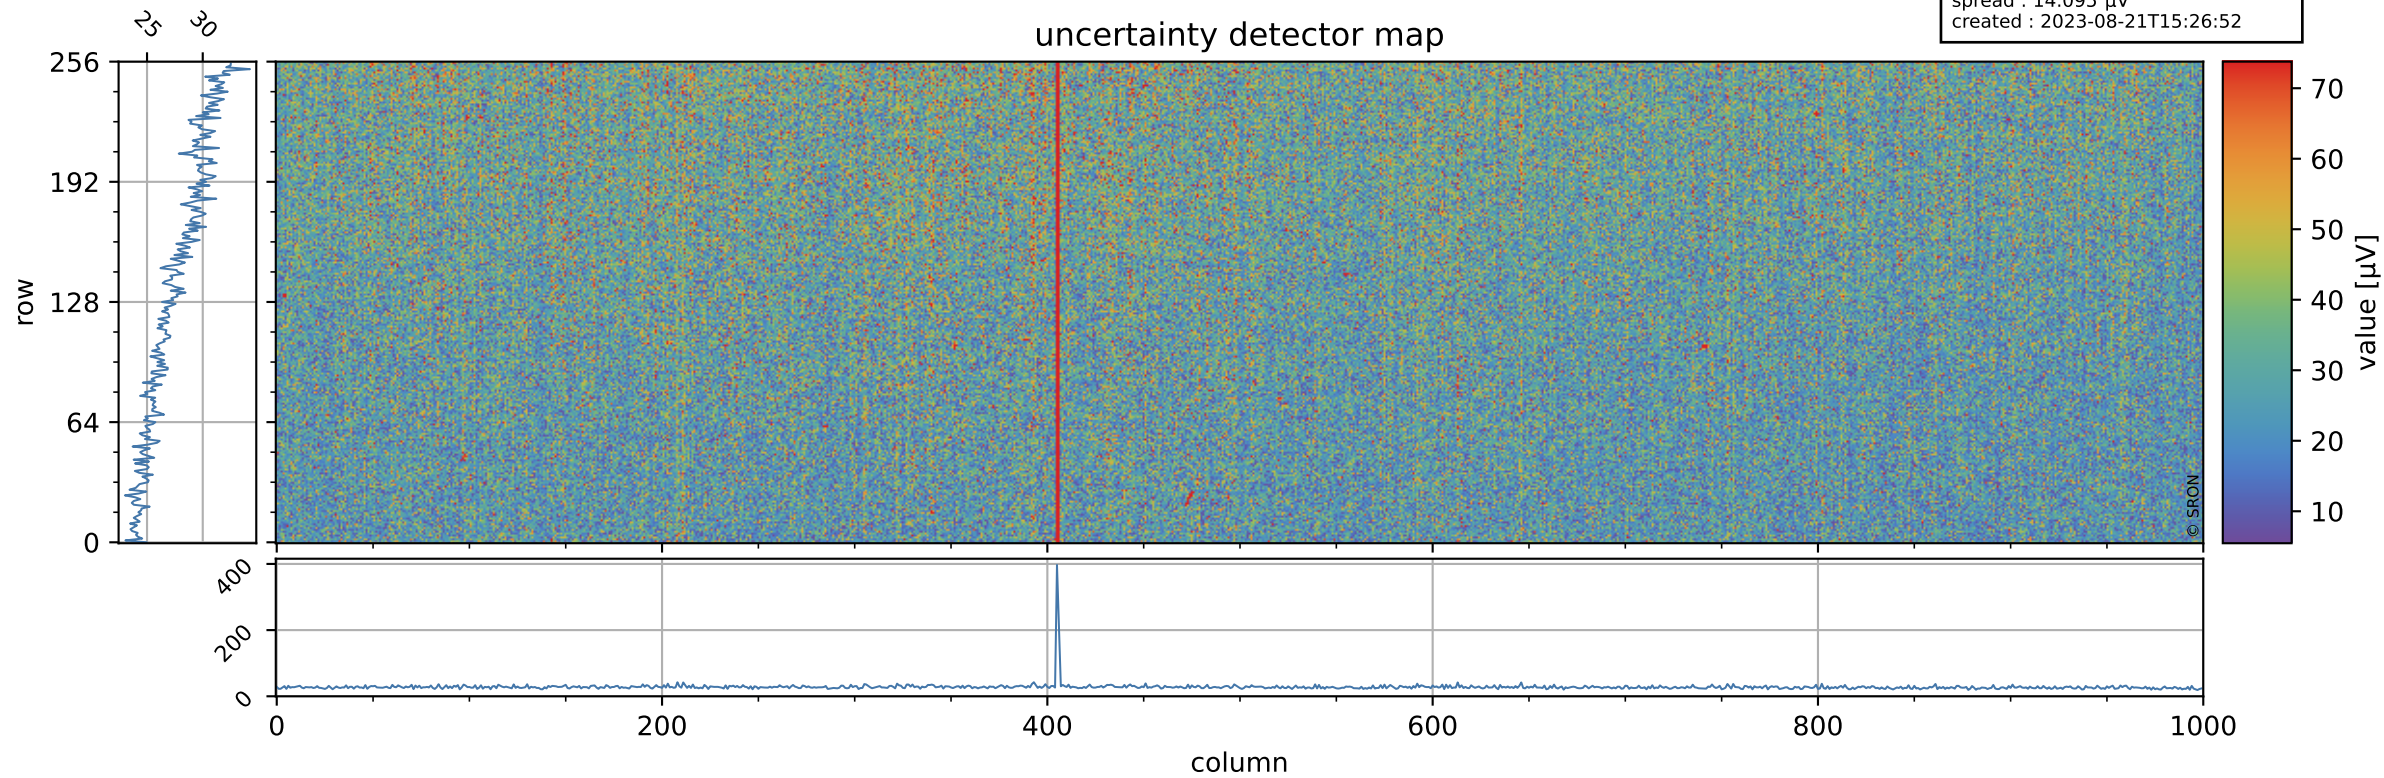

# Tropomi SWIR offset (official)

orbits : 20 in [27202, 27247]  
coverage : 2023-01-12 / 2023-01-15  
median : 0.52597 V  
spread : 0.035914 V  
created : 2023-08-21T15:26:52

## value detector map

# Tropomi SWIR offset (official)

orbits : 20 in [27202, 27247]  
coverage : 2023-01-12 / 2023-01-15  
median : 27.722  $\mu\text{V}$   
spread : 14.095  $\mu\text{V}$   
created : 2023-08-21T15:26:52

# Tropomi SWIR offset (official) ground-tracks of Sentinel-5P

orbits : 20 in [27202, 27247]  
coverage : 2023-01-12 / 2023-01-15  
created : 2023-08-21T15:26:53