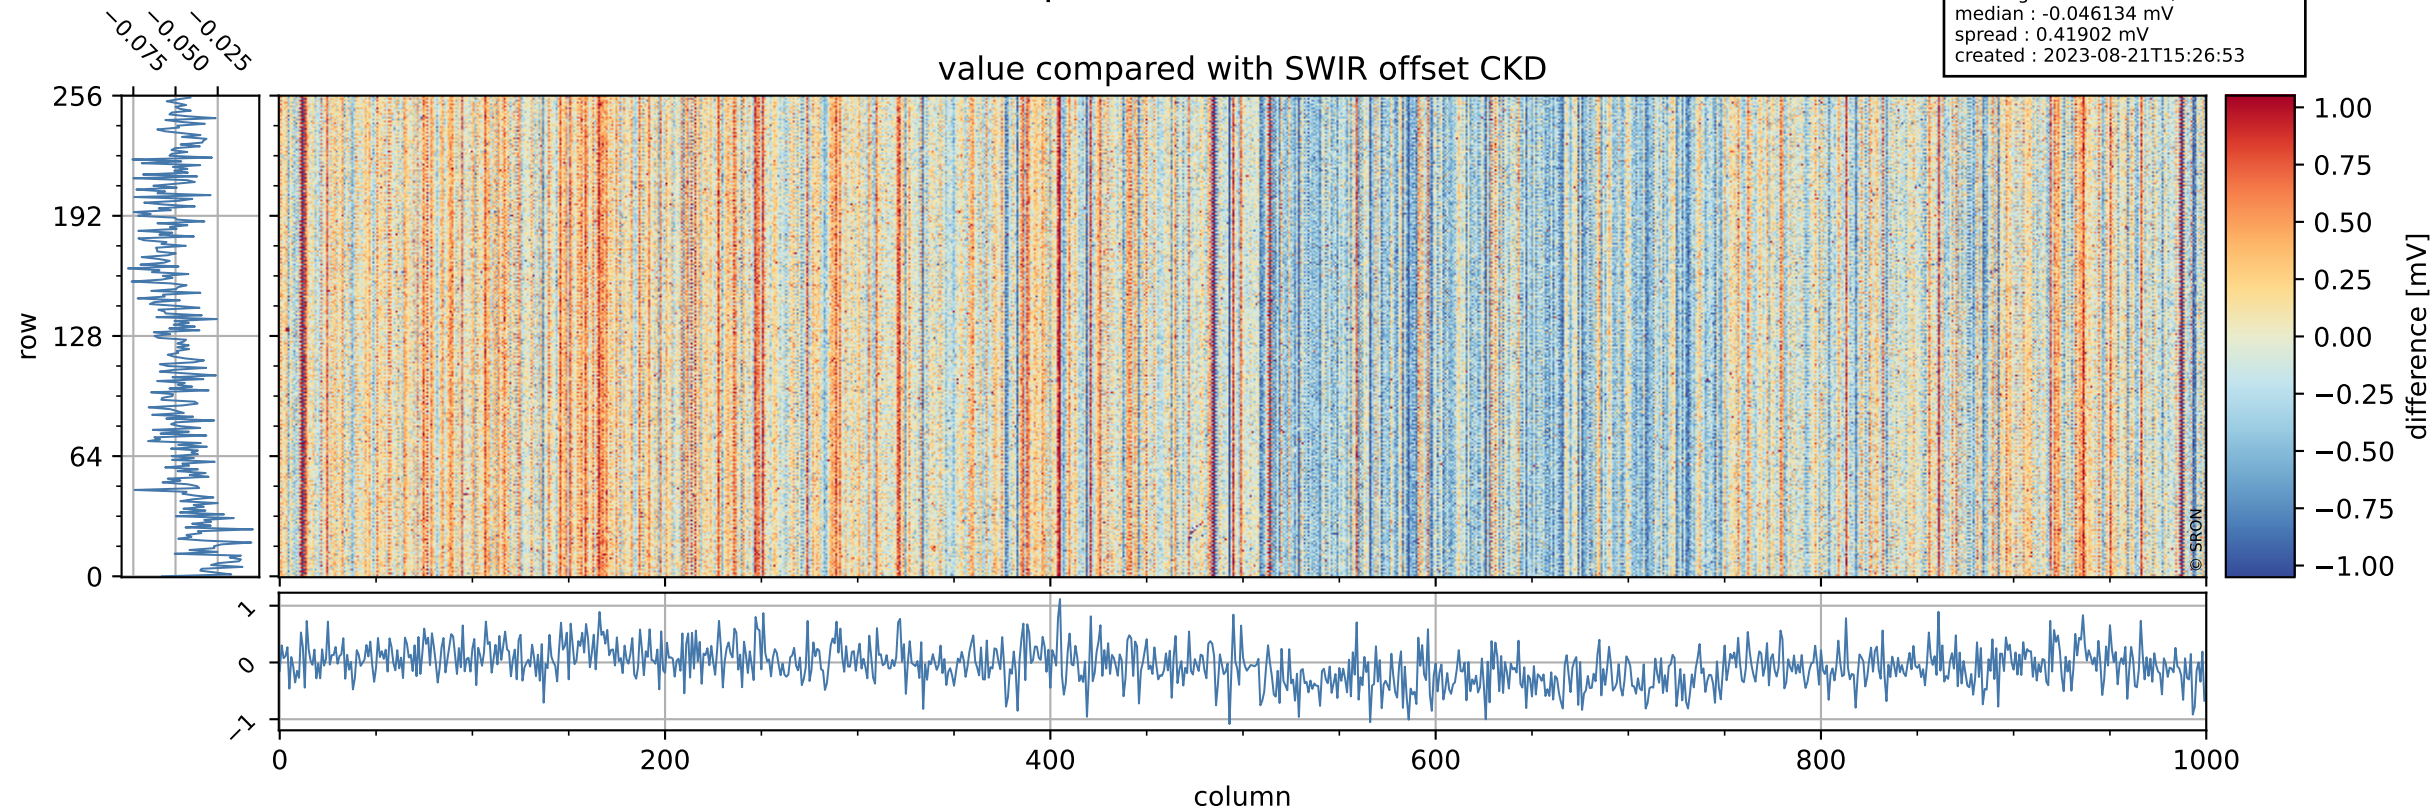

## value detector map

# Tropomi SWIR offset (official)

orbits : 20 in [27202, 27247]  
coverage : 2023-01-12 / 2023-01-15  
median : 27.722  $\mu\text{V}$   
spread : 14.095  $\mu\text{V}$   
created : 2023-08-21T15:26:52

# Tropomi SWIR offset (official)

orbits : 20 in [27202, 27247]  
coverage : 2023-01-12 / 2023-01-15  
median : -0.046134 mV  
spread : 0.41902 mV  
created : 2023-08-21T15:26:53

value compared with SWIR offset CKD

# Tropomi SWIR offset (official) ground-tracks of Sentinel-5P

orbits : 20 in [27202, 27247]  
coverage : 2023-01-12 / 2023-01-15  
created : 2023-08-21T15:26:53