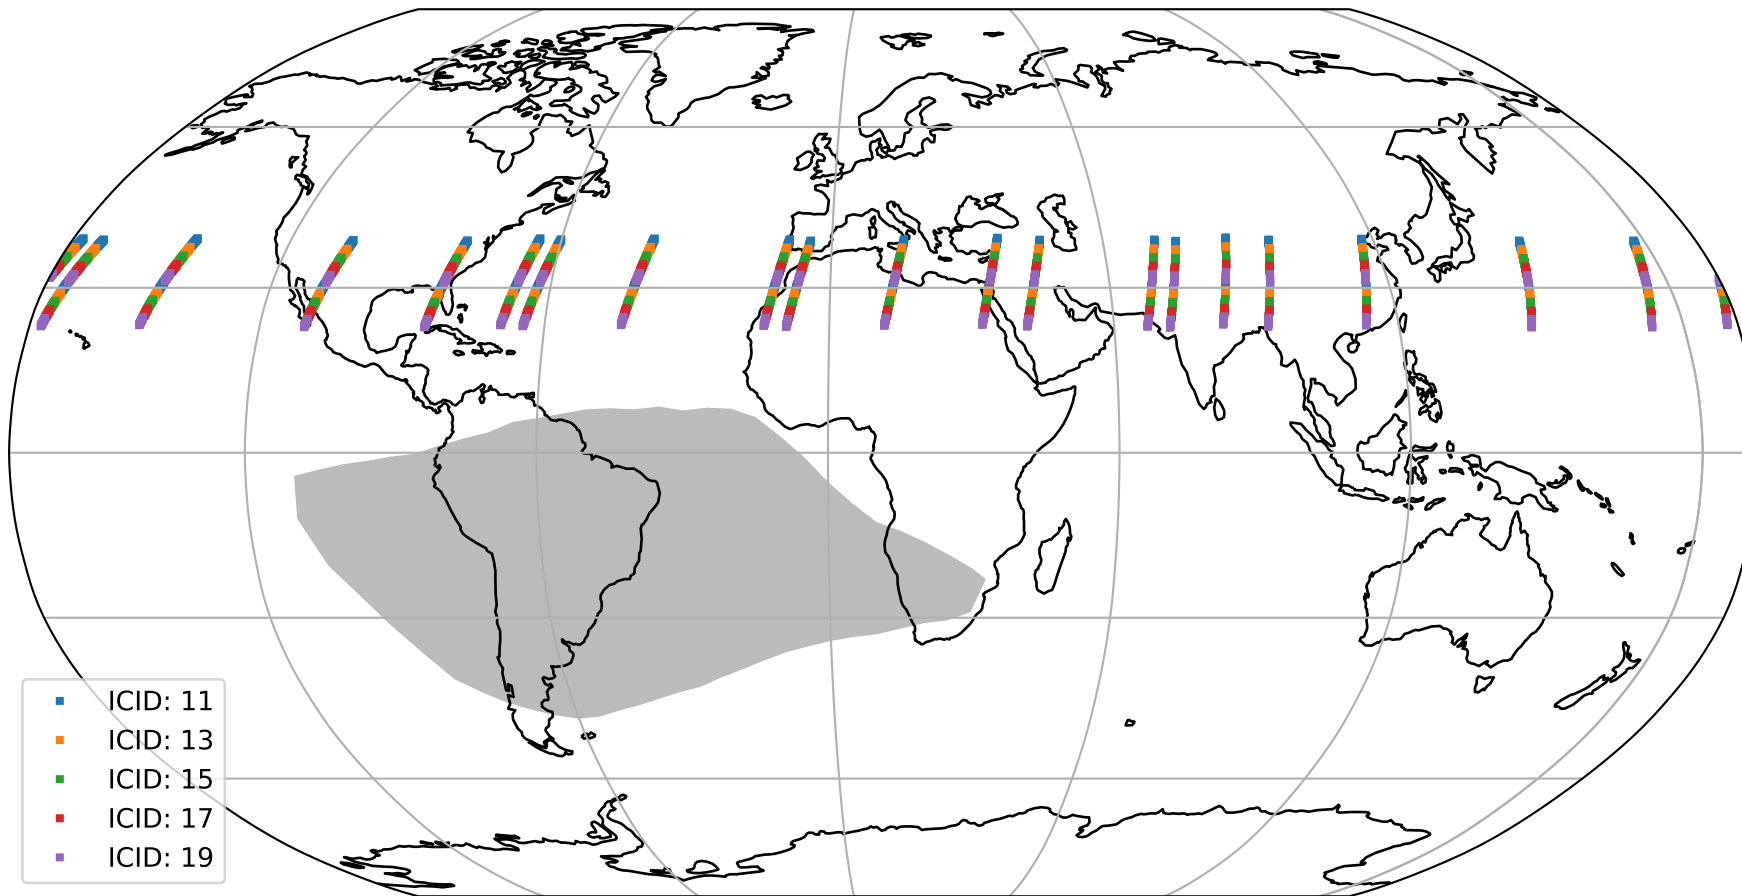

# Tropomi SWIR offset (official)

orbits : 20 in [27202, 27247]  
coverage : 2023-01-12 / 2023-01-15  
median : 27.722  $\mu\text{V}$   
spread : 14.095  $\mu\text{V}$   
created : 2023-08-21T15:26:52

# Tropomi SWIR offset (official)

orbits : 20 in [27202, 27247]  
coverage : 2023-01-12 / 2023-01-15  
median : -0.046134 mV  
spread : 0.41902 mV  
created : 2023-08-21T15:26:53

value compared with SWIR offset CKD

# Tropomi SWIR offset (official) ground-tracks of Sentinel-5P

orbits : 20 in [27202, 27247]  
coverage : 2023-01-12 / 2023-01-15  
created : 2023-08-21T15:26:53

# Tropomi SWIR offset (official)

orbits : [2827, 27247]  
coverage : 2018-04-30 / 2023-01-15  
created : 2023-08-21T15:26:53