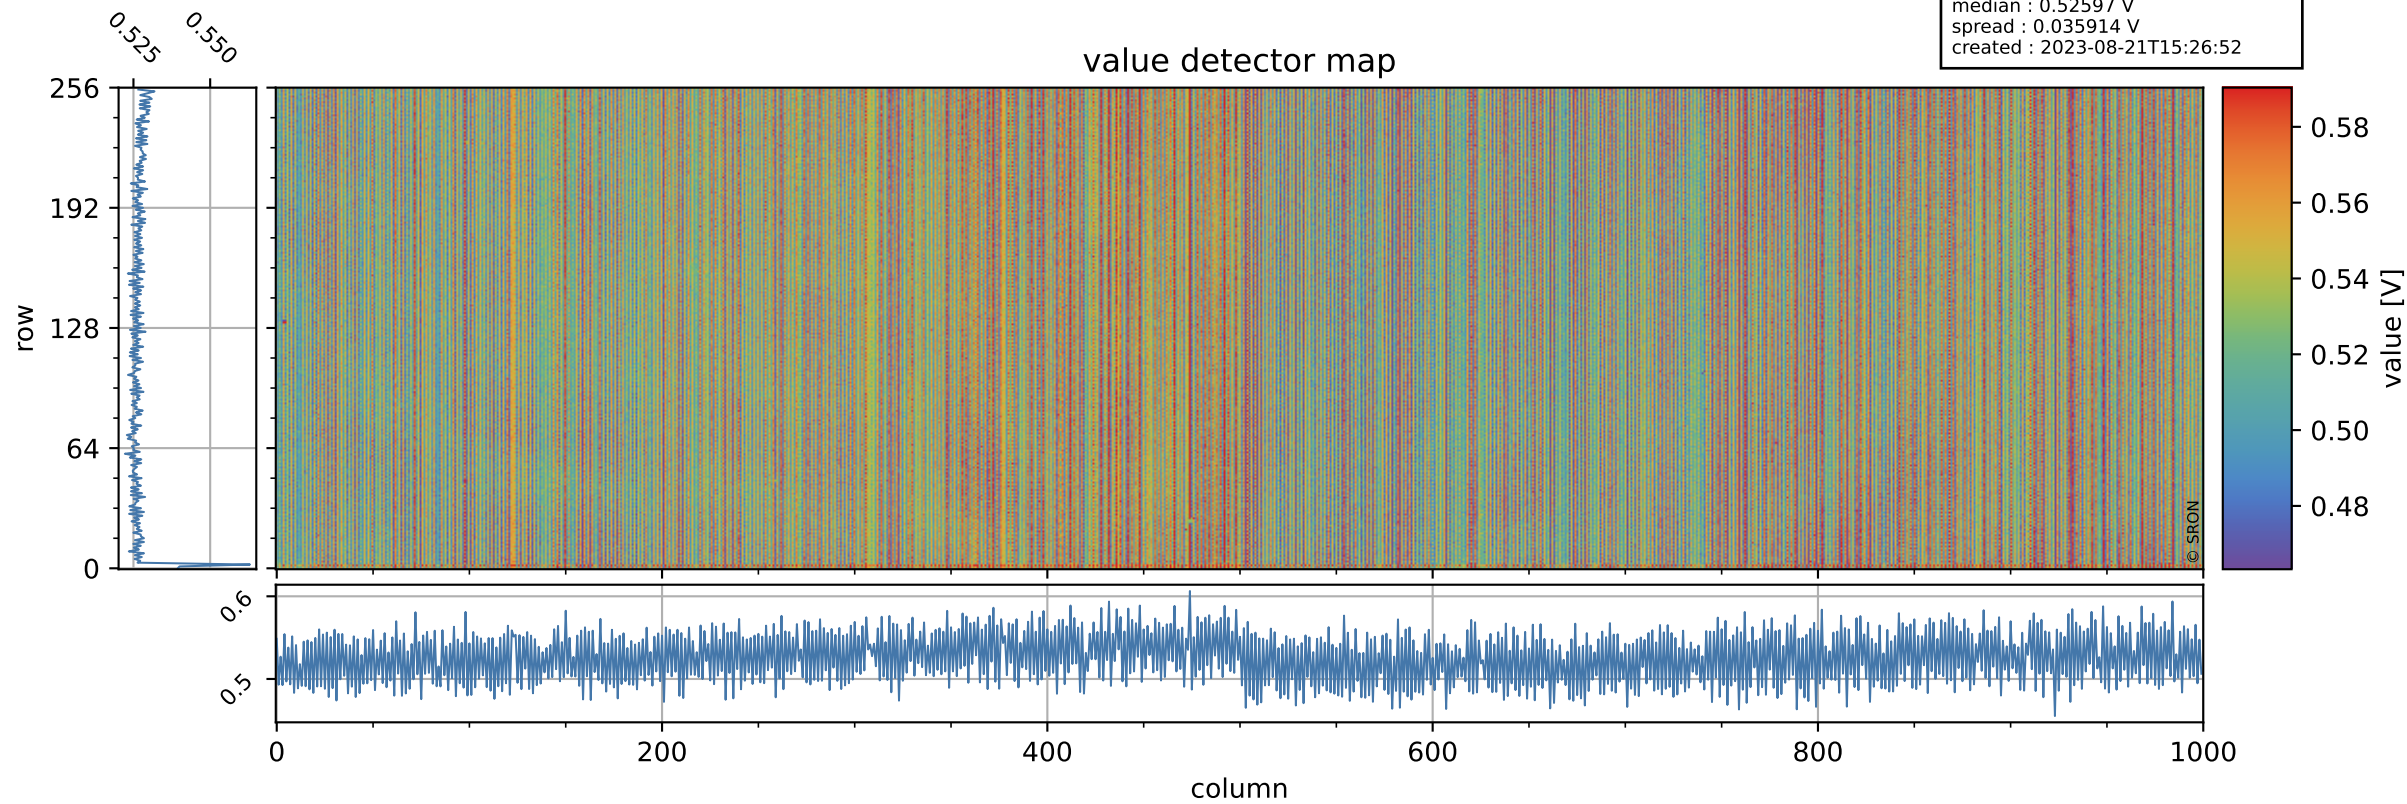

# Tropomi SWIR offset (official)

orbits : 20 in [27202, 27247]  
coverage : 2023-01-12 / 2023-01-15  
median : 0.52597 V  
spread : 0.035914 V  
created : 2023-08-21T15:26:52

## value detector map

# Tropomi SWIR offset (official)

orbits : 20 in [27202, 27247]  
coverage : 2023-01-12 / 2023-01-15  
median : 27.722  $\mu\text{V}$   
spread : 14.095  $\mu\text{V}$   
created : 2023-08-21T15:26:52

# Tropomi SWIR offset (official) ground-tracks of Sentinel-5P

orbits : 20 in [27202, 27247]  
coverage : 2023-01-12 / 2023-01-15  
created : 2023-08-21T15:26:53