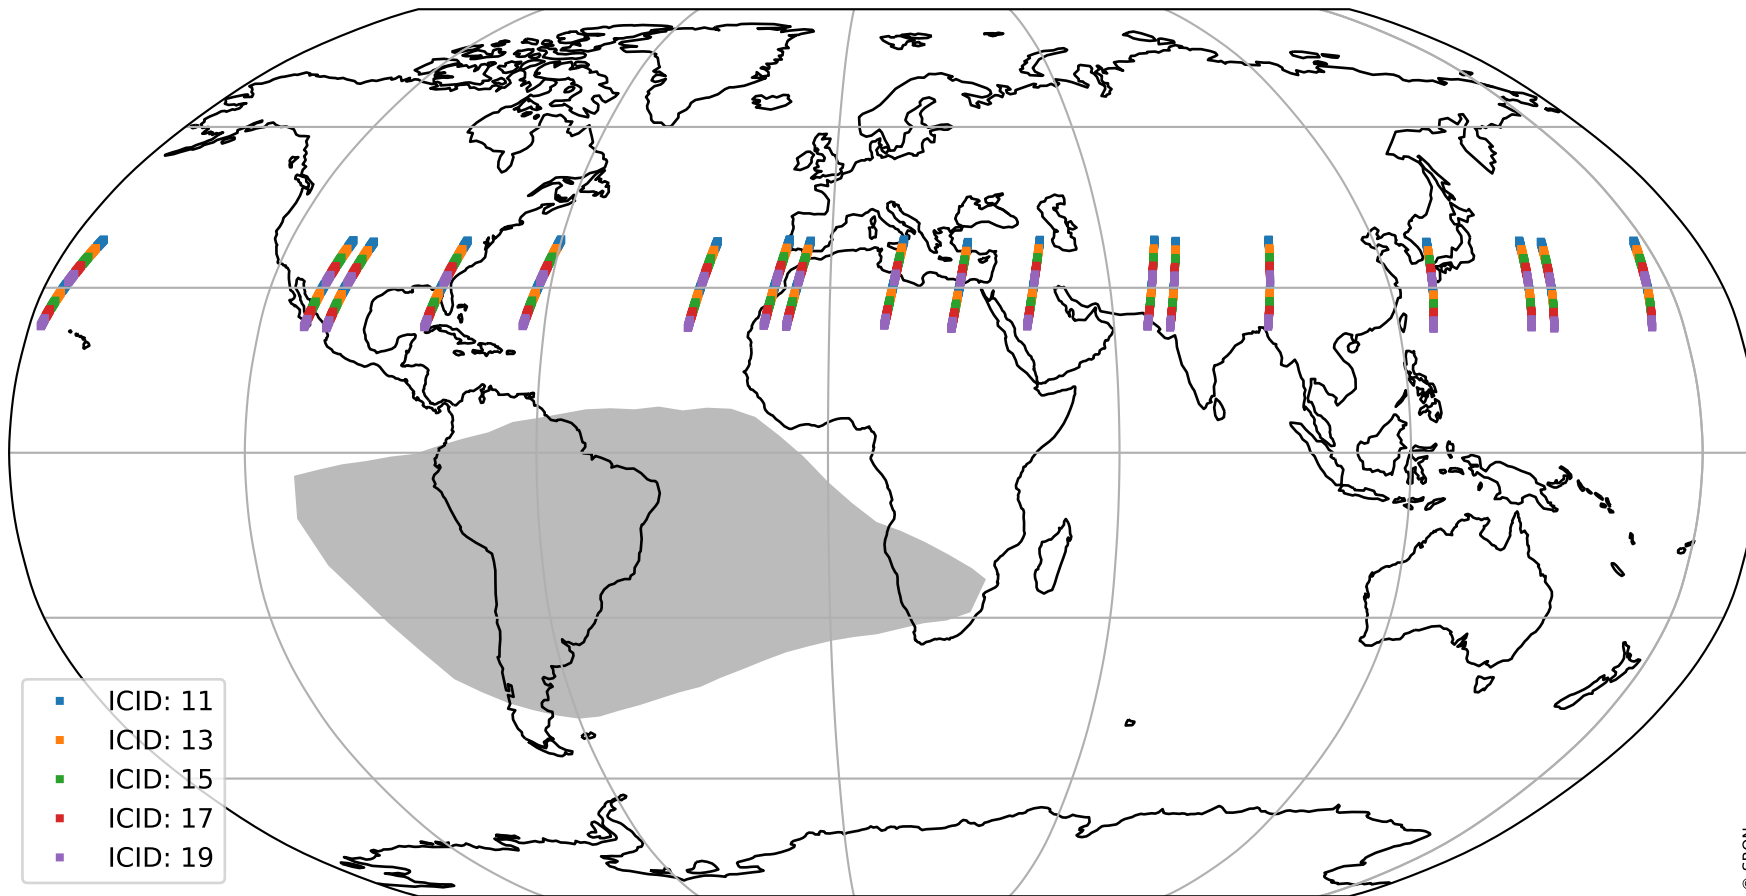

# Tropomi SWIR offset (official)

orbits : 18 in [27217, 27262]  
coverage : 2023-01-13 / 2023-01-17  
median : 28.426  $\mu\text{V}$   
spread : 14.406  $\mu\text{V}$   
created : 2023-08-21T15:26:55

# Tropomi SWIR offset (official)

orbits : 18 in [27217, 27262]  
coverage : 2023-01-13 / 2023-01-17  
median : -0.034513 mV  
spread : 0.41768 mV  
created : 2023-08-21T15:26:55

value compared with SWIR offset CKD

# Tropomi SWIR offset (official) ground-tracks of Sentinel-5P

orbits : 18 in [27217, 27262]  
coverage : 2023-01-13 / 2023-01-17  
created : 2023-08-21T15:26:55

# Tropomi SWIR offset (official)

orbits : [2827, 27262]  
coverage : 2018-04-30 / 2023-01-17  
created : 2023-08-21T15:26:56