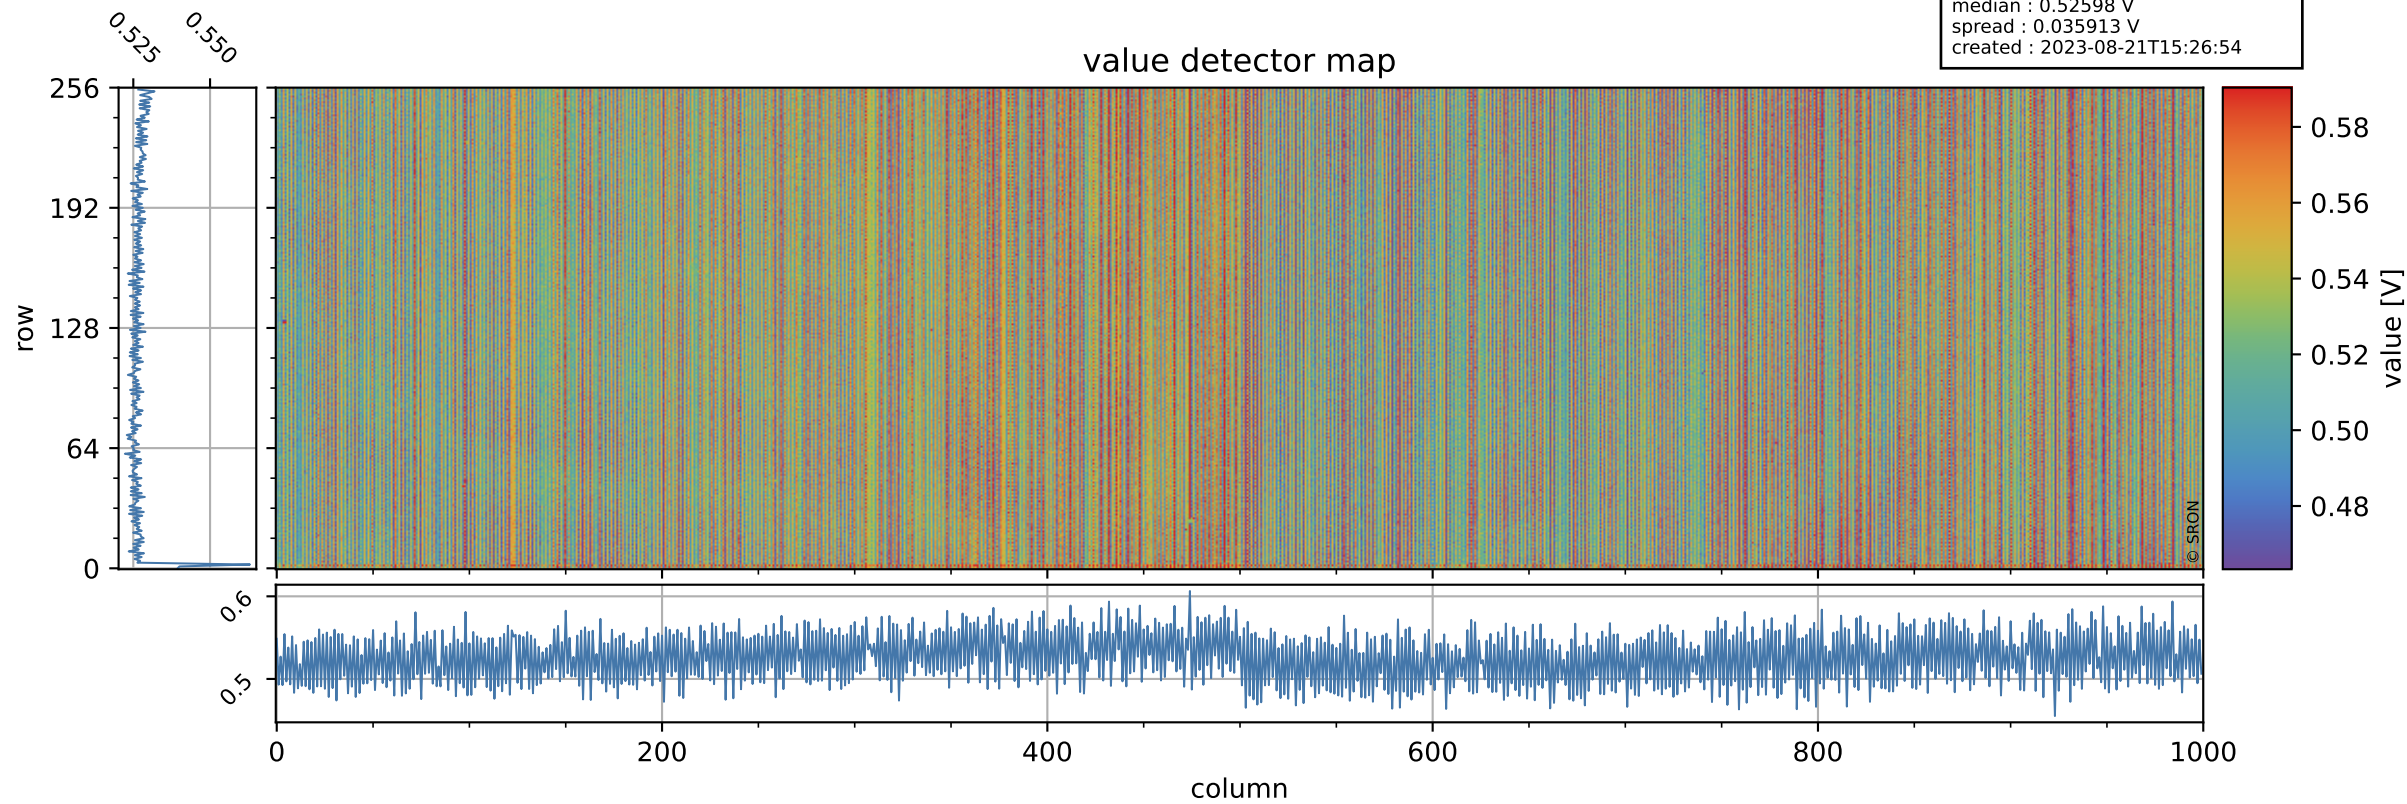

# Tropomi SWIR offset (official)

orbits : 18 in [27217, 27262]  
coverage : 2023-01-13 / 2023-01-17  
median : 0.52598 V  
spread : 0.035913 V  
created : 2023-08-21T15:26:54

## value detector map

# Tropomi SWIR offset (official)

orbits : 18 in [27217, 27262]  
coverage : 2023-01-13 / 2023-01-17  
median : 28.426  $\mu\text{V}$   
spread : 14.406  $\mu\text{V}$   
created : 2023-08-21T15:26:55

# Tropomi SWIR offset (official) ground-tracks of Sentinel-5P

orbits : 18 in [27217, 27262]  
coverage : 2023-01-13 / 2023-01-17  
created : 2023-08-21T15:26:55