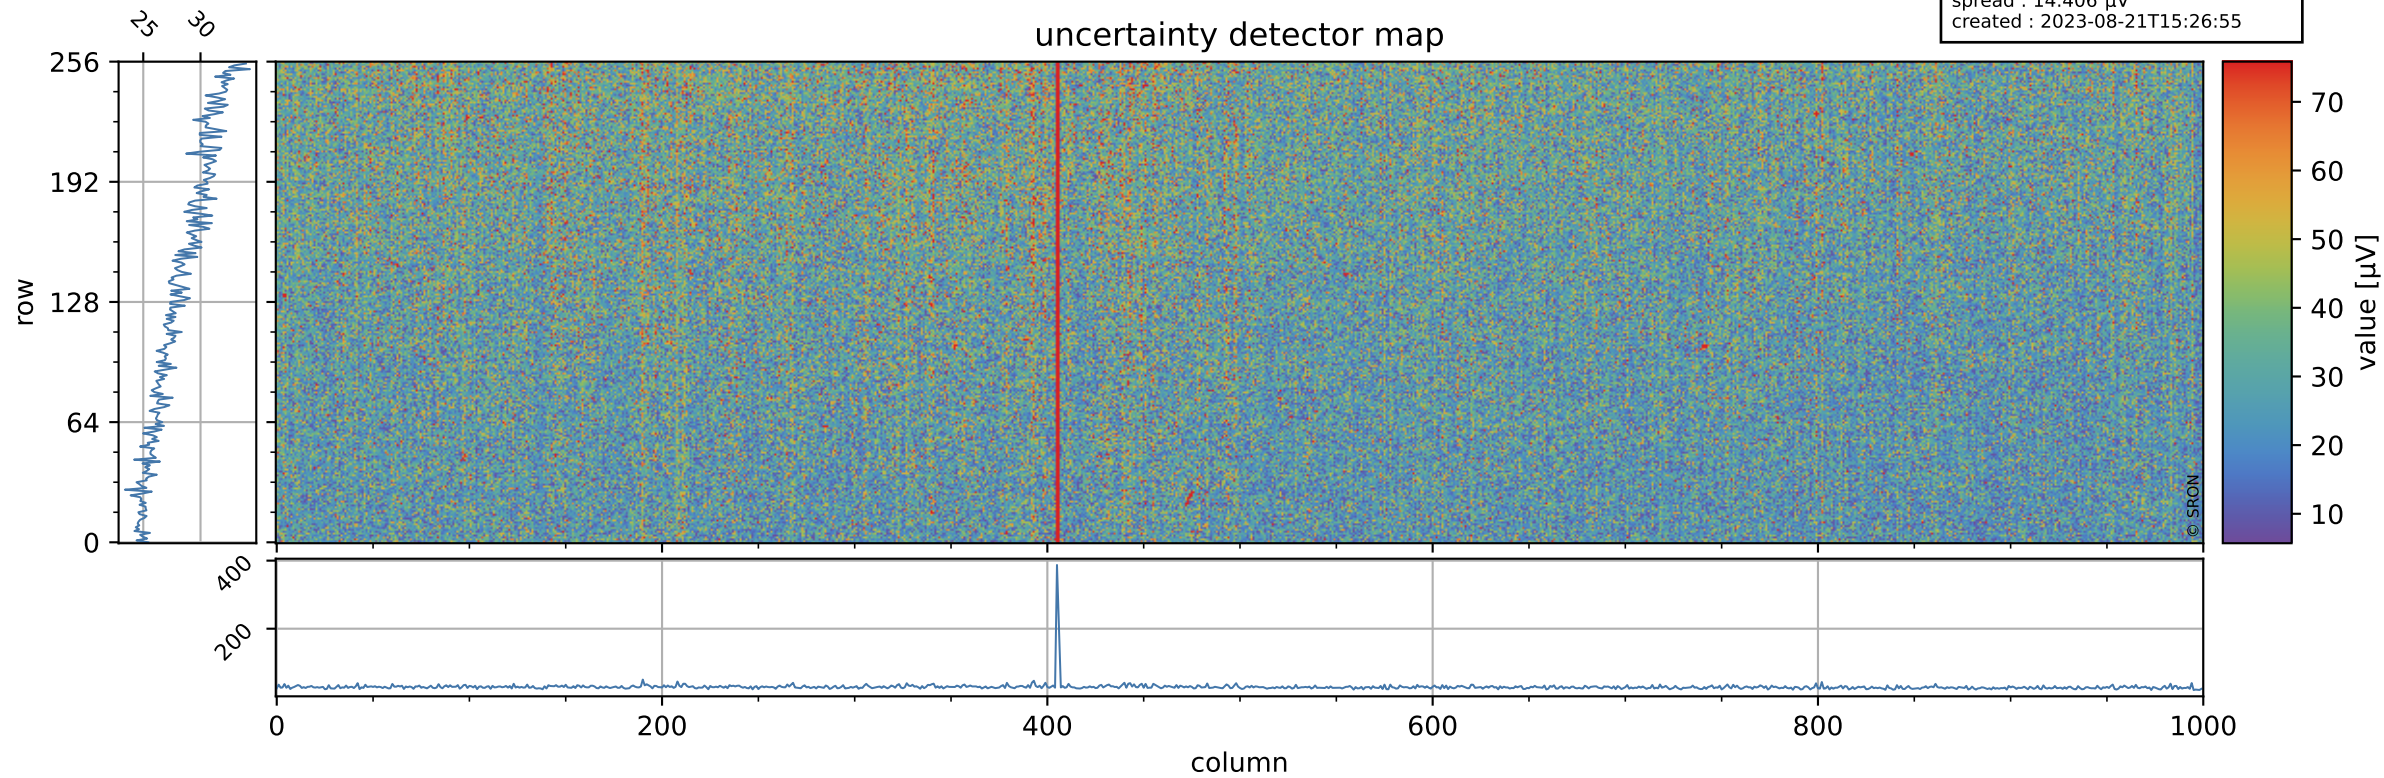

# Tropomi SWIR offset (official)

orbits : 18 in [27217, 27262]  
coverage : 2023-01-13 / 2023-01-17  
median : 0.52598 V  
spread : 0.035913 V  
created : 2023-08-21T15:26:54

## value detector map

# Tropomi SWIR offset (official)

orbits : 18 in [27217, 27262]  
coverage : 2023-01-13 / 2023-01-17  
median : 28.426  $\mu\text{V}$   
spread : 14.406  $\mu\text{V}$   
created : 2023-08-21T15:26:55

# Tropomi SWIR offset (official) ground-tracks of Sentinel-5P

orbits : 18 in [27217, 27262]  
coverage : 2023-01-13 / 2023-01-17  
created : 2023-08-21T15:26:55