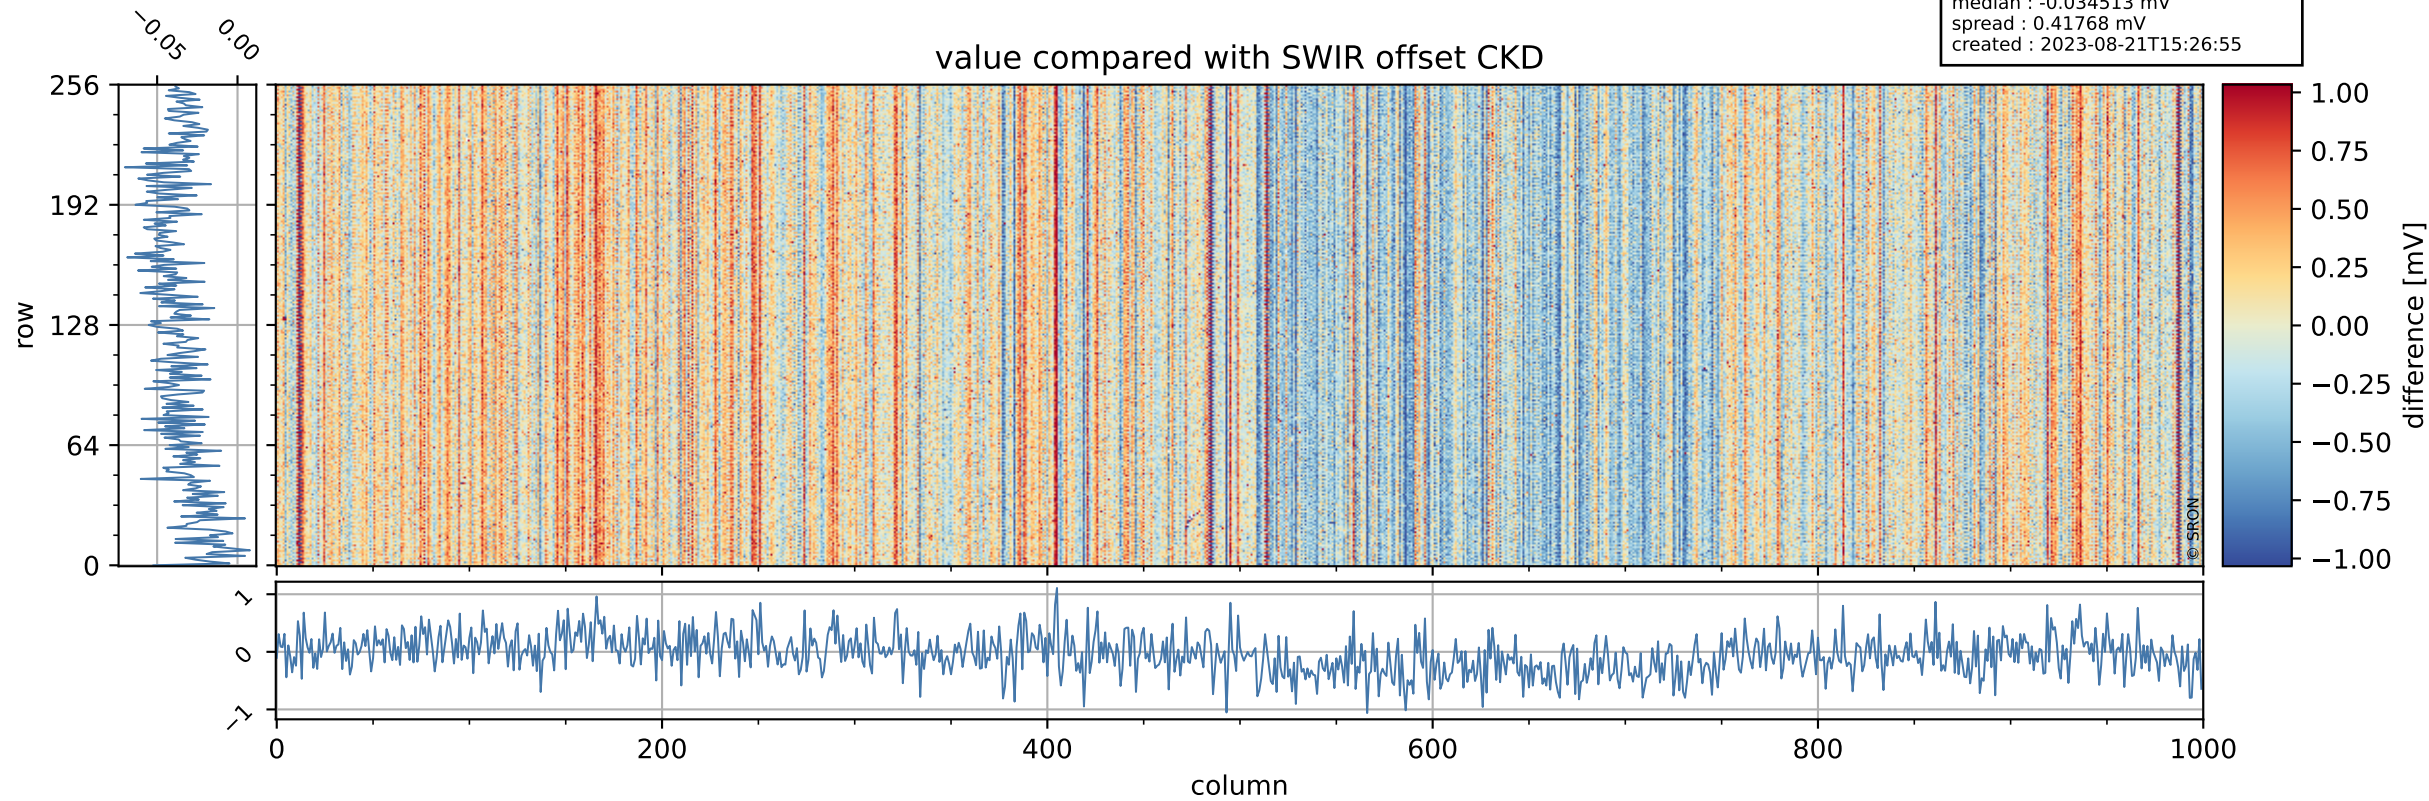

## value detector map

# Tropomi SWIR offset (official)

orbits : 18 in [27217, 27262]  
coverage : 2023-01-13 / 2023-01-17  
median : 28.426  $\mu\text{V}$   
spread : 14.406  $\mu\text{V}$   
created : 2023-08-21T15:26:55

# Tropomi SWIR offset (official)

orbits : 18 in [27217, 27262]  
coverage : 2023-01-13 / 2023-01-17  
median : -0.034513 mV  
spread : 0.41768 mV  
created : 2023-08-21T15:26:55

value compared with SWIR offset CKD

# Tropomi SWIR offset (official) ground-tracks of Sentinel-5P

orbits : 18 in [27217, 27262]  
coverage : 2023-01-13 / 2023-01-17  
created : 2023-08-21T15:26:55