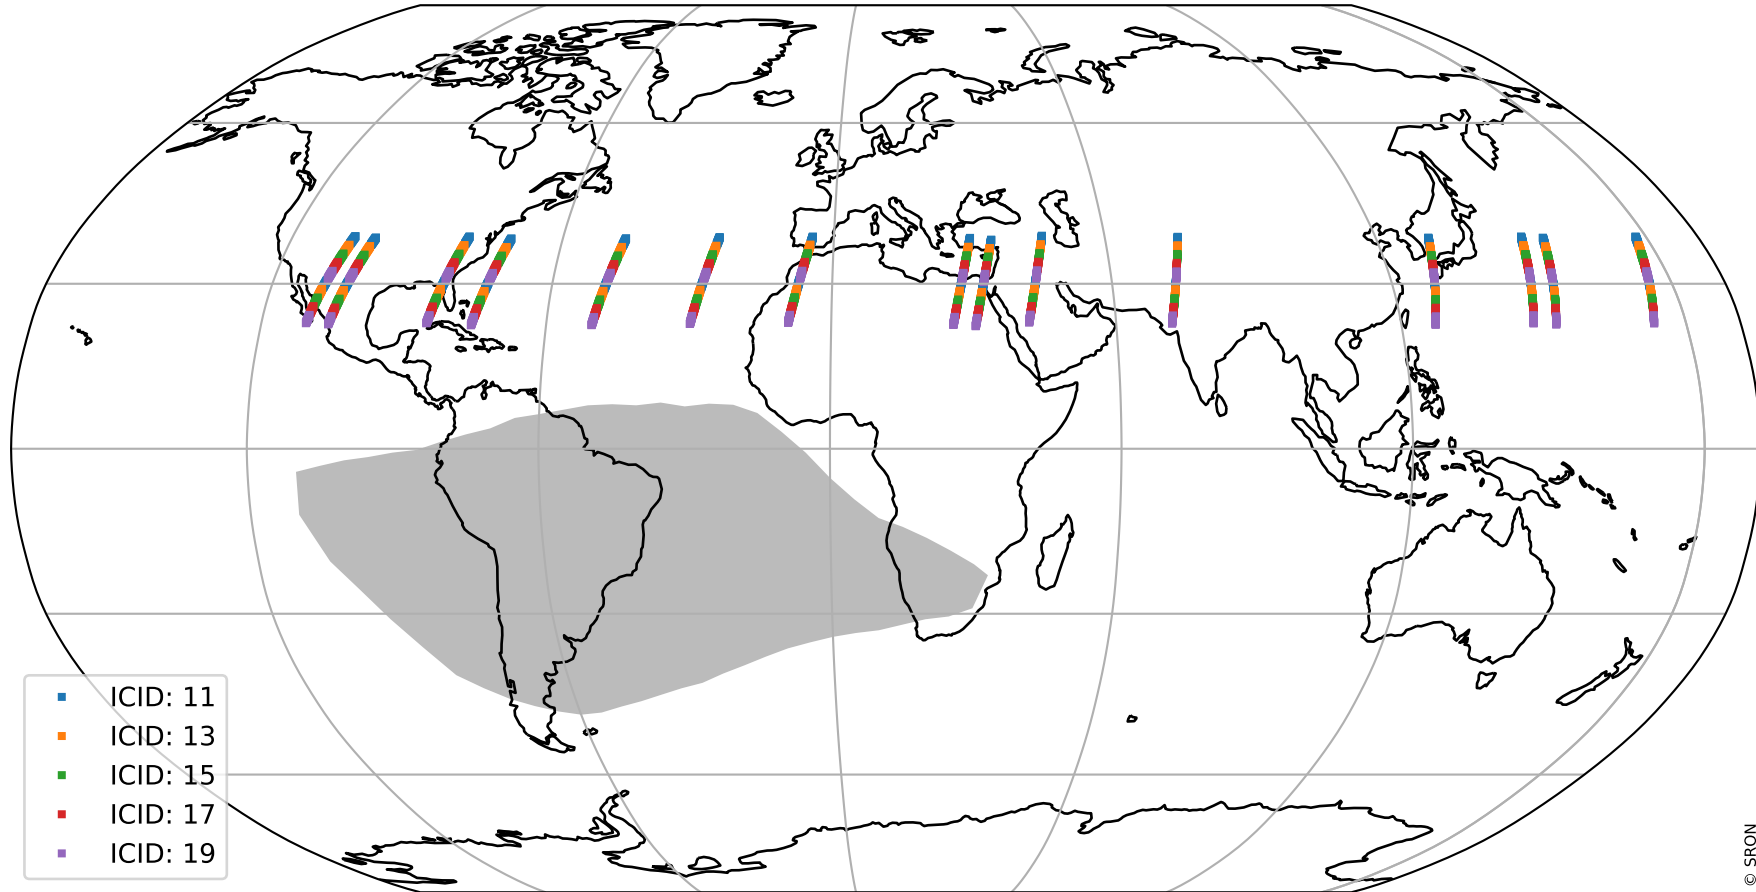

# Tropomi SWIR offset (official)

orbits : 15 in [27232, 27277]  
coverage : 2023-01-14 / 2023-01-17  
median : 29.424  $\mu\text{V}$   
spread : 14.718  $\mu\text{V}$   
created : 2023-08-21T15:26:57

# Tropomi SWIR offset (official)

orbits : 15 in [27232, 27277]  
coverage : 2023-01-14 / 2023-01-17  
median : -0.031975 mV  
spread : 0.41585 mV  
created : 2023-08-21T15:26:57

value compared with SWIR offset CKD

# Tropomi SWIR offset (official) ground-tracks of Sentinel-5P

orbits : 15 in [27232, 27277]  
coverage : 2023-01-14 / 2023-01-17  
created : 2023-08-21T15:26:57

# Tropomi SWIR offset (official)

orbits : [2827, 27277]  
coverage : 2018-04-30 / 2023-01-17  
created : 2023-08-21T15:26:58