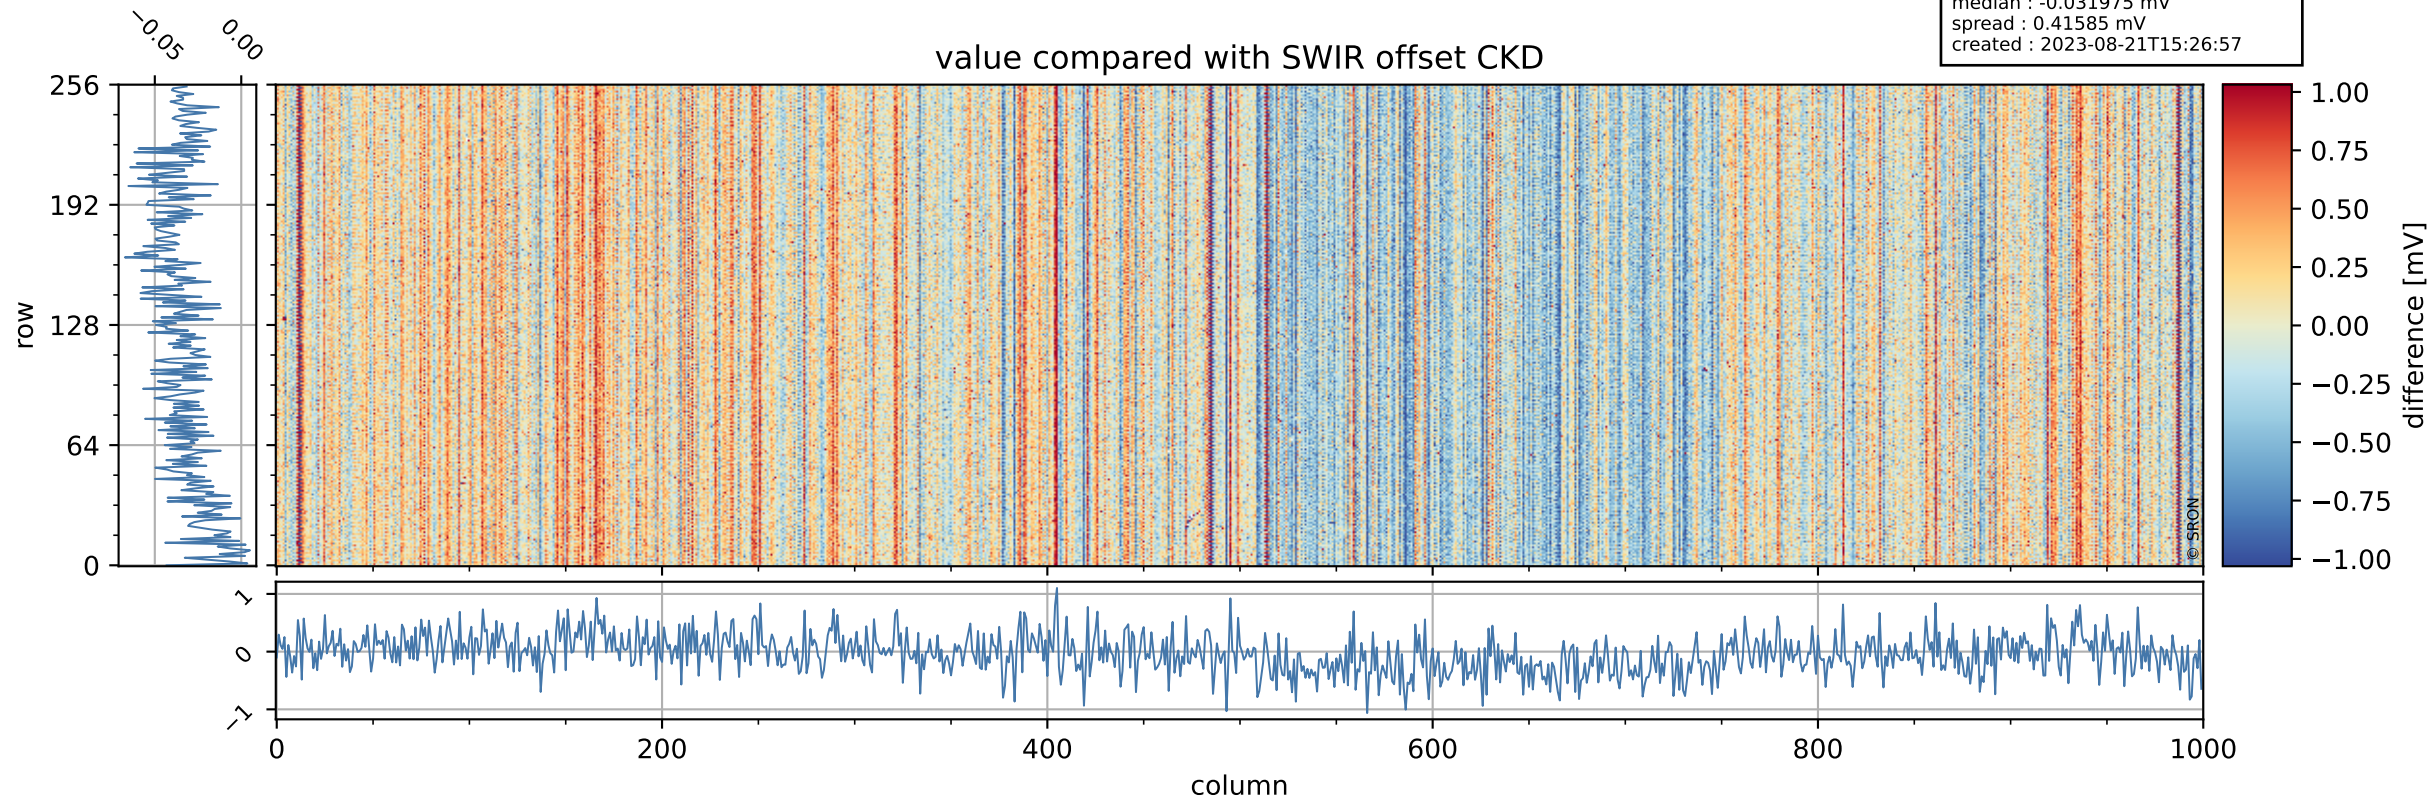

## value detector map

# Tropomi SWIR offset (official)

orbits : 15 in [27232, 27277]  
coverage : 2023-01-14 / 2023-01-17  
median : 29.424  $\mu\text{V}$   
spread : 14.718  $\mu\text{V}$   
created : 2023-08-21T15:26:57

# Tropomi SWIR offset (official)

orbits : 15 in [27232, 27277]  
coverage : 2023-01-14 / 2023-01-17  
median : -0.031975 mV  
spread : 0.41585 mV  
created : 2023-08-21T15:26:57

value compared with SWIR offset CKD

# Tropomi SWIR offset (official) ground-tracks of Sentinel-5P

orbits : 15 in [27232, 27277]  
coverage : 2023-01-14 / 2023-01-17  
created : 2023-08-21T15:26:57