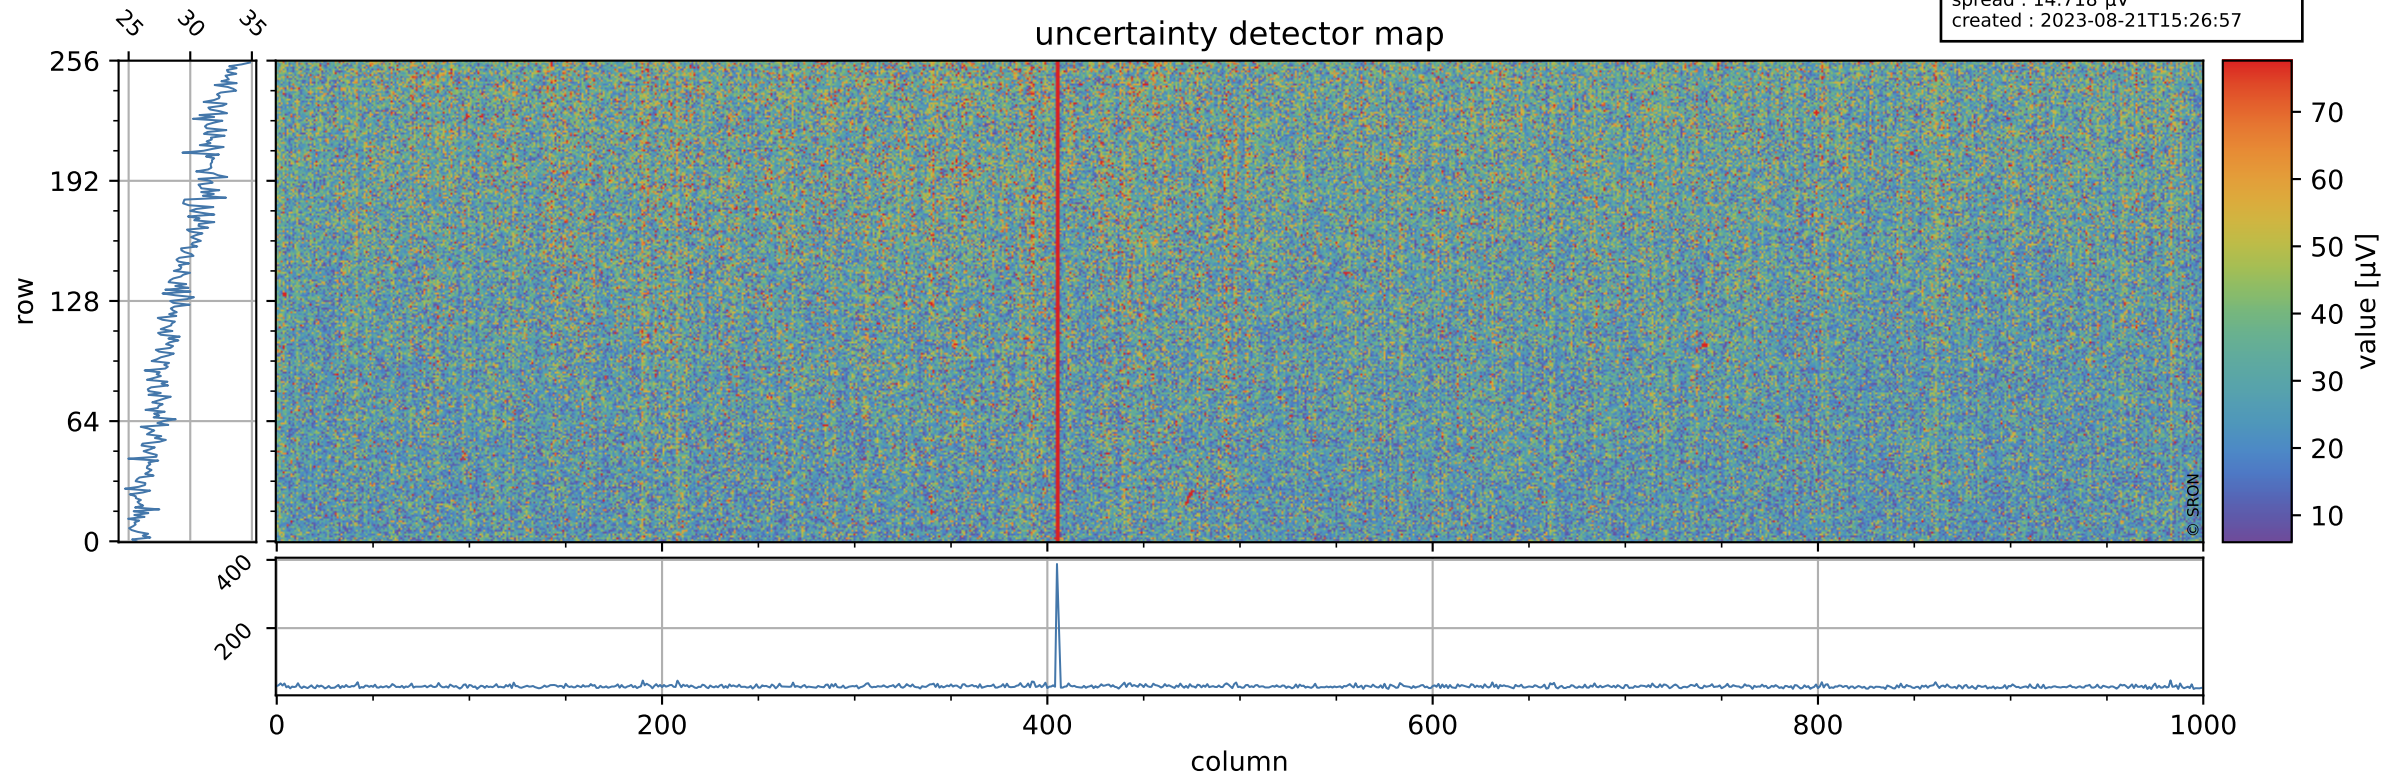

# Tropomi SWIR offset (official)

orbits : 15 in [27232, 27277]  
coverage : 2023-01-14 / 2023-01-17  
median : 0.52598 V  
spread : 0.03591 V  
created : 2023-08-21T15:26:57

## value detector map

# Tropomi SWIR offset (official)

orbits : 15 in [27232, 27277]  
coverage : 2023-01-14 / 2023-01-17  
median : 29.424  $\mu\text{V}$   
spread : 14.718  $\mu\text{V}$   
created : 2023-08-21T15:26:57

# Tropomi SWIR offset (official) ground-tracks of Sentinel-5P

orbits : 15 in [27232, 27277]  
coverage : 2023-01-14 / 2023-01-17  
created : 2023-08-21T15:26:57