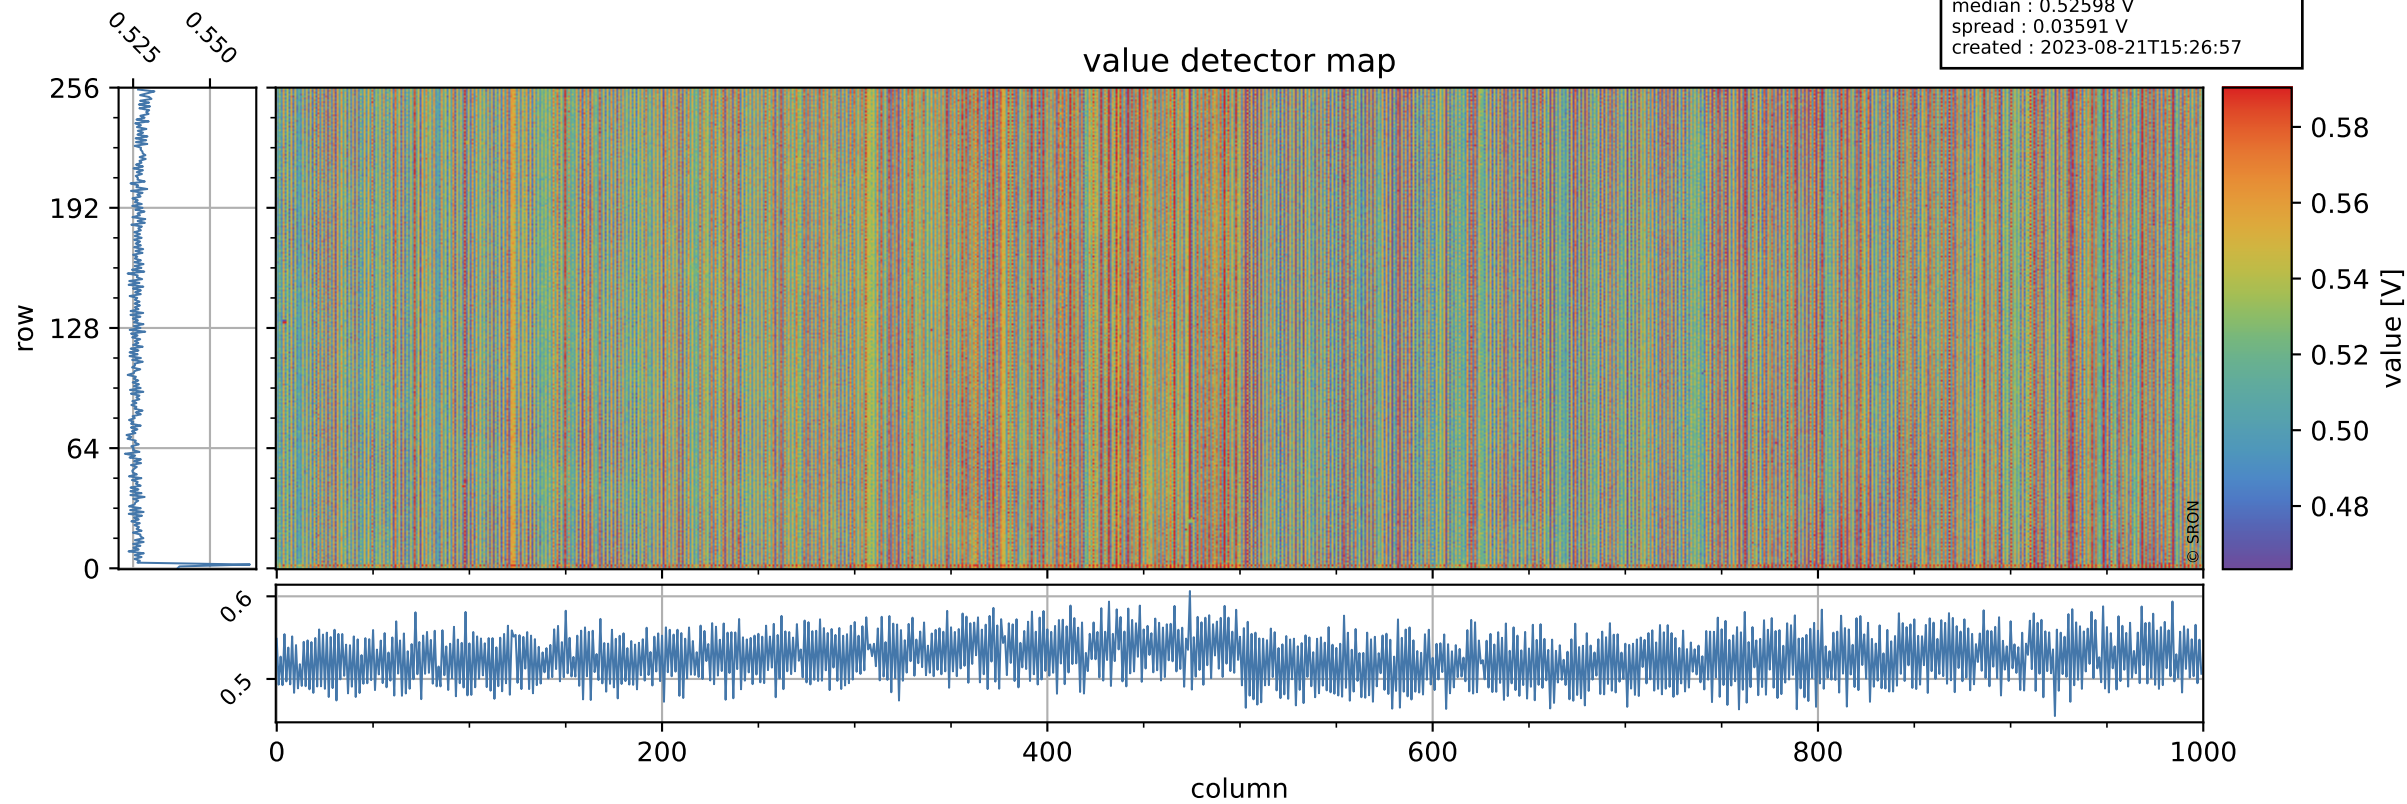

# Tropomi SWIR offset (official)

orbits : 15 in [27232, 27277]  
coverage : 2023-01-14 / 2023-01-17  
median : 0.52598 V  
spread : 0.03591 V  
created : 2023-08-21T15:26:57

## value detector map

# Tropomi SWIR offset (official)

orbits : 15 in [27232, 27277]  
coverage : 2023-01-14 / 2023-01-17  
median : 29.424  $\mu\text{V}$   
spread : 14.718  $\mu\text{V}$   
created : 2023-08-21T15:26:57

# Tropomi SWIR offset (official) ground-tracks of Sentinel-5P

orbits : 15 in [27232, 27277]  
coverage : 2023-01-14 / 2023-01-17  
created : 2023-08-21T15:26:57