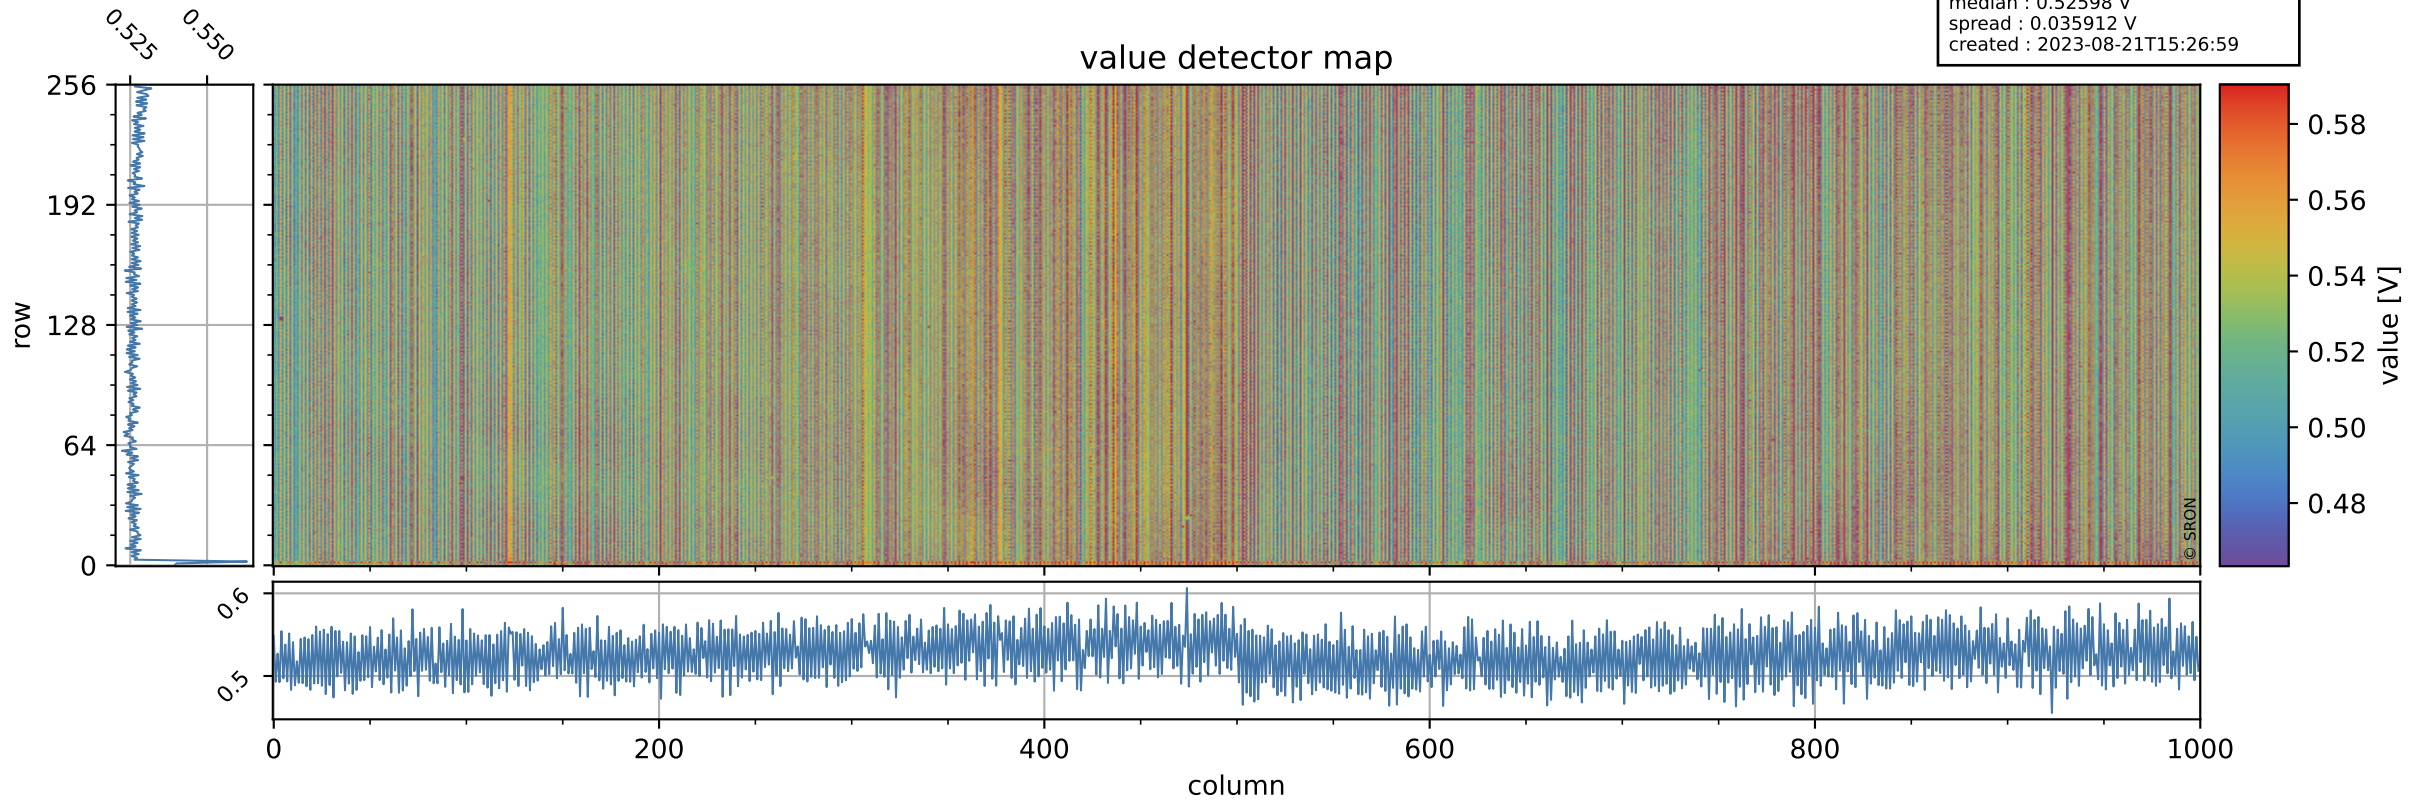

# Tropomi SWIR offset (official)

orbits : 19 in [27247, 27292]  
coverage : 2023-01-16 / 2023-01-19  
median : 0.52598 V  
spread : 0.035912 V  
created : 2023-08-21T15:26:59

## value detector map

# Tropomi SWIR offset (official)

orbits : 19 in [27247, 27292]  
coverage : 2023-01-16 / 2023-01-19  
median : 28.066  $\mu\text{V}$   
spread : 14.288  $\mu\text{V}$   
created : 2023-08-21T15:26:59

# Tropomi SWIR offset (official) ground-tracks of Sentinel-5P

orbits : 19 in [27247, 27292]  
coverage : 2023-01-16 / 2023-01-19  
created : 2023-08-21T15:27:00