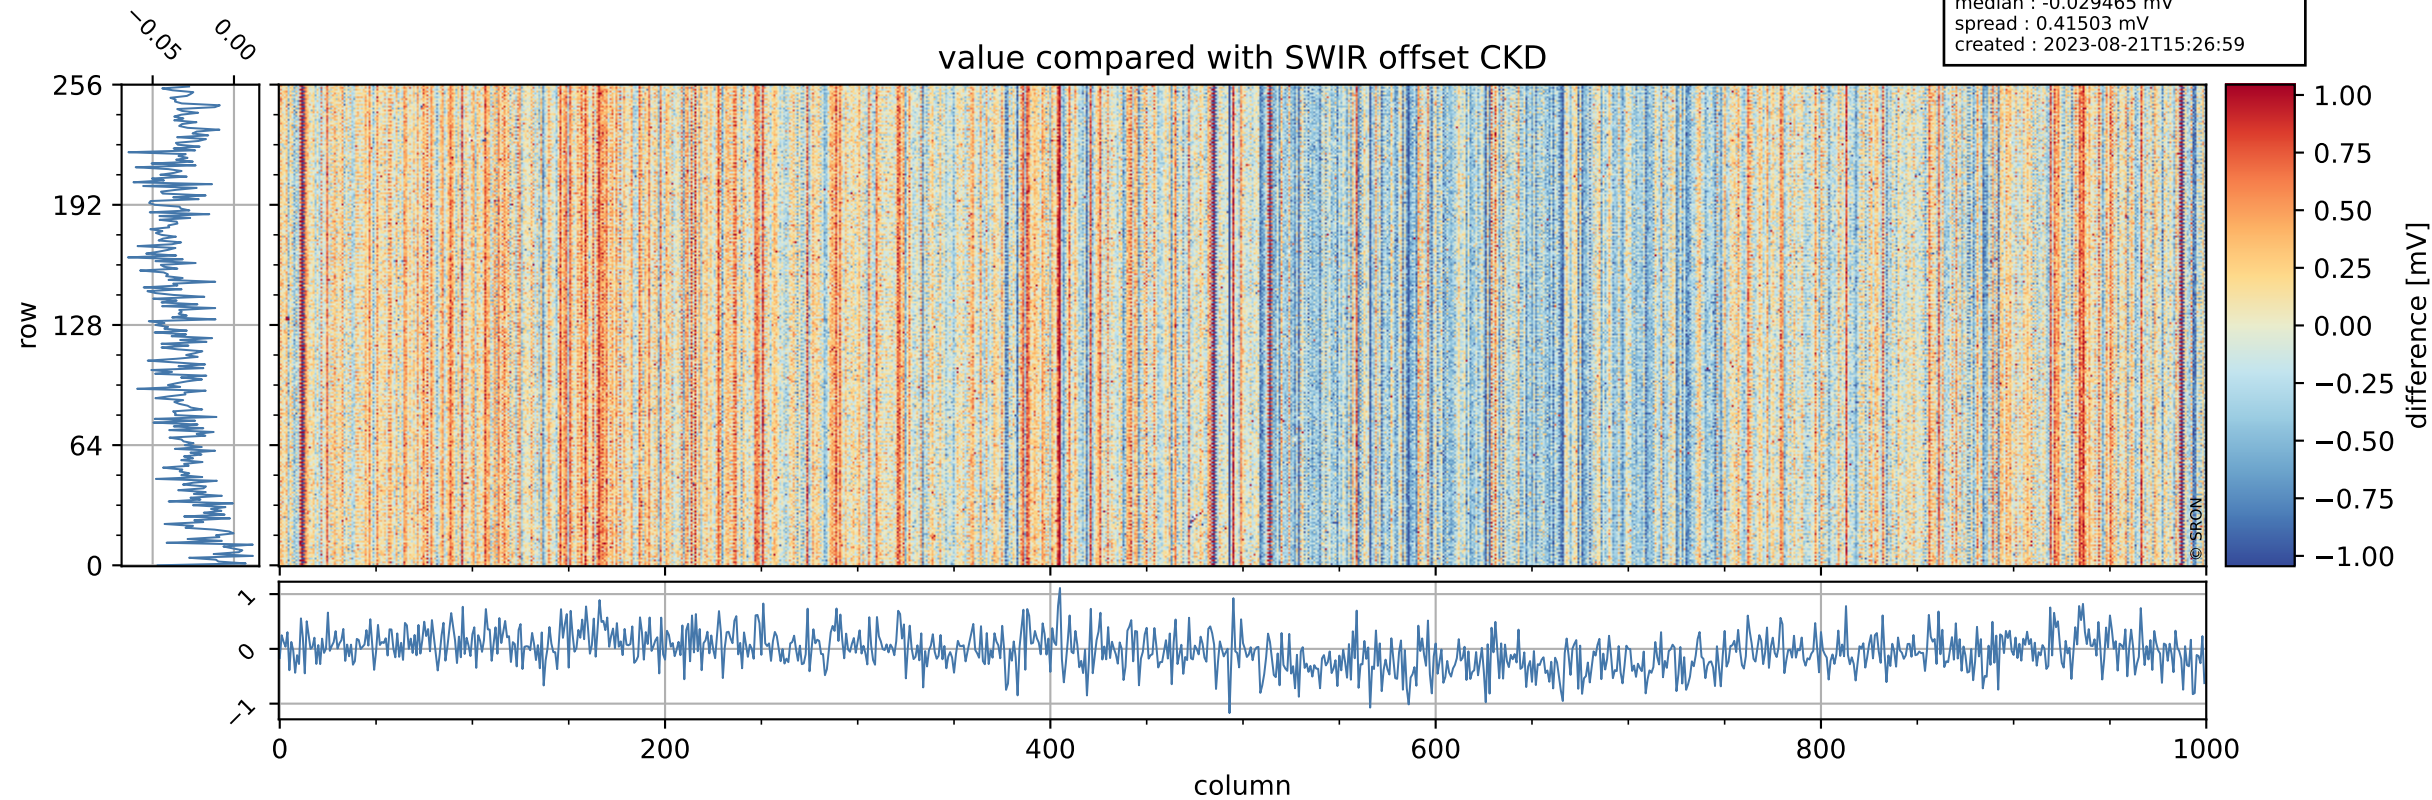

## value detector map

# Tropomi SWIR offset (official)

orbits : 19 in [27247, 27292]  
coverage : 2023-01-16 / 2023-01-19  
median : 28.066  $\mu\text{V}$   
spread : 14.288  $\mu\text{V}$   
created : 2023-08-21T15:26:59

# Tropomi SWIR offset (official)

orbits : 19 in [27247, 27292]  
coverage : 2023-01-16 / 2023-01-19  
median : -0.029465 mV  
spread : 0.41503 mV  
created : 2023-08-21T15:26:59

value compared with SWIR offset CKD

# Tropomi SWIR offset (official) ground-tracks of Sentinel-5P

orbits : 19 in [27247, 27292]  
coverage : 2023-01-16 / 2023-01-19  
created : 2023-08-21T15:27:00