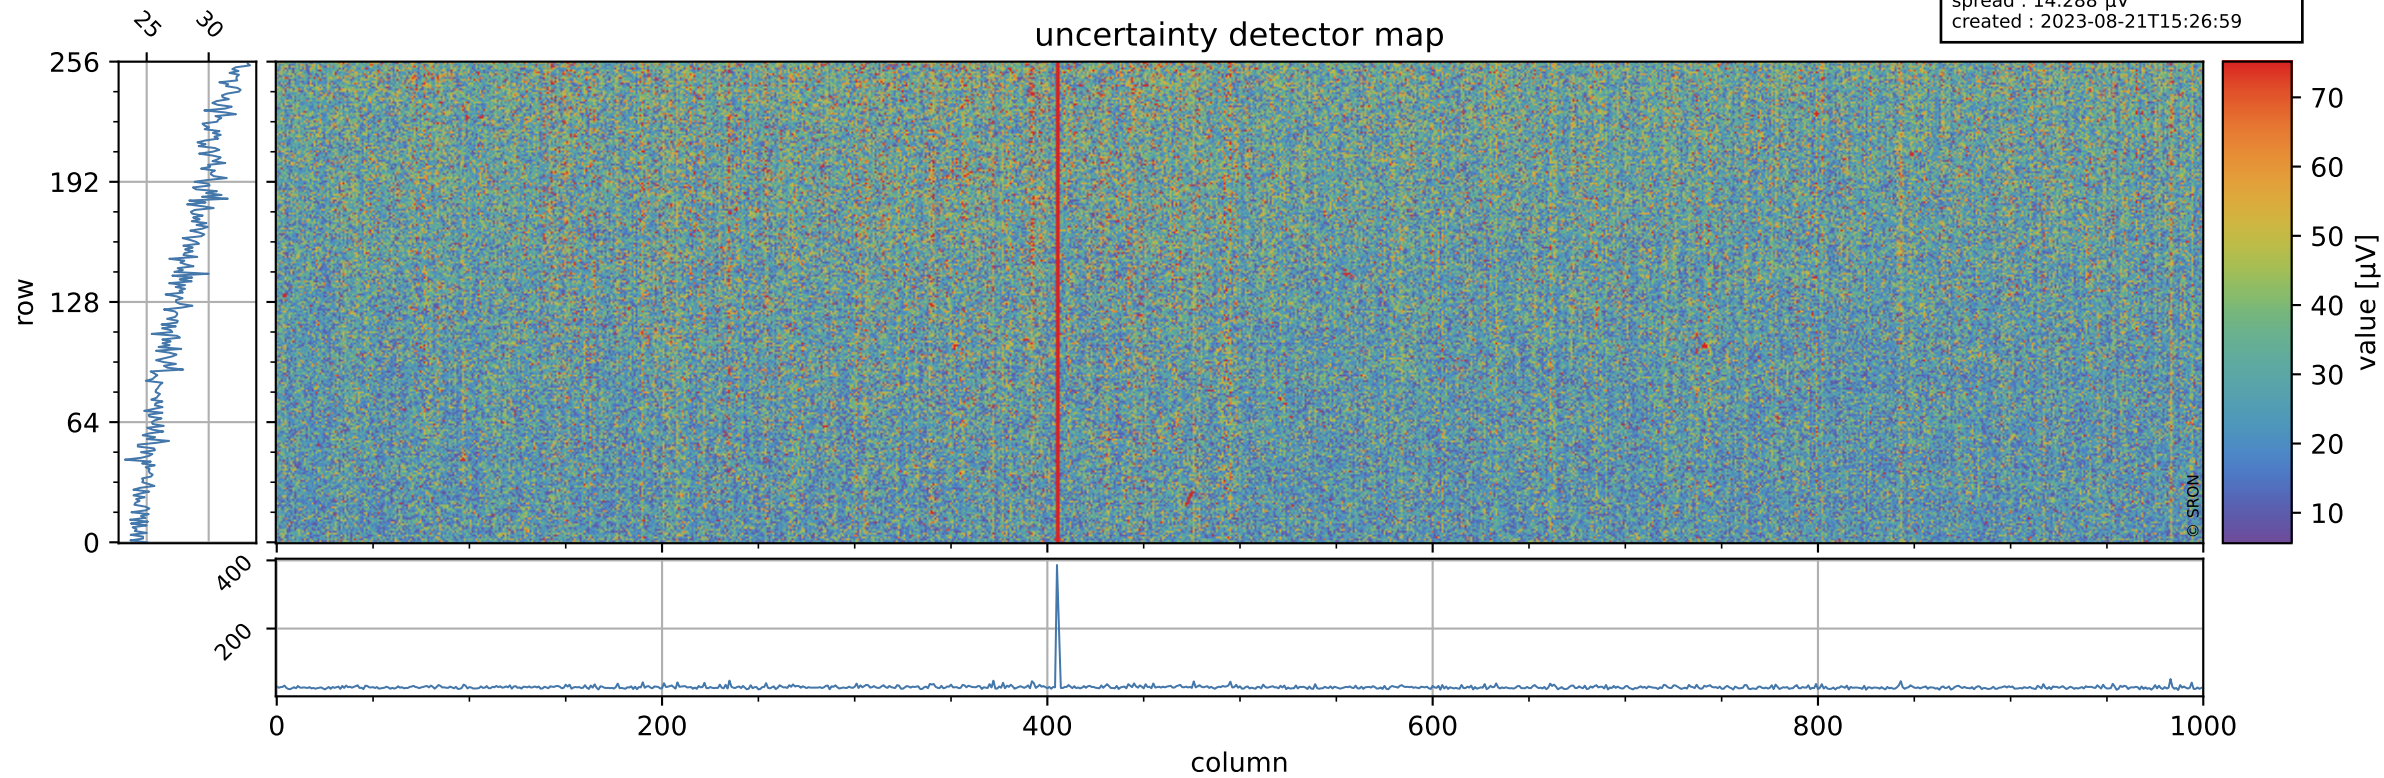

# Tropomi SWIR offset (official)

orbits : 19 in [27247, 27292]  
coverage : 2023-01-16 / 2023-01-19  
median : 0.52598 V  
spread : 0.035912 V  
created : 2023-08-21T15:26:59

## value detector map

# Tropomi SWIR offset (official)

orbits : 19 in [27247, 27292]  
coverage : 2023-01-16 / 2023-01-19  
median : 28.066  $\mu\text{V}$   
spread : 14.288  $\mu\text{V}$   
created : 2023-08-21T15:26:59

# Tropomi SWIR offset (official) ground-tracks of Sentinel-5P

orbits : 19 in [27247, 27292]  
coverage : 2023-01-16 / 2023-01-19  
created : 2023-08-21T15:27:00