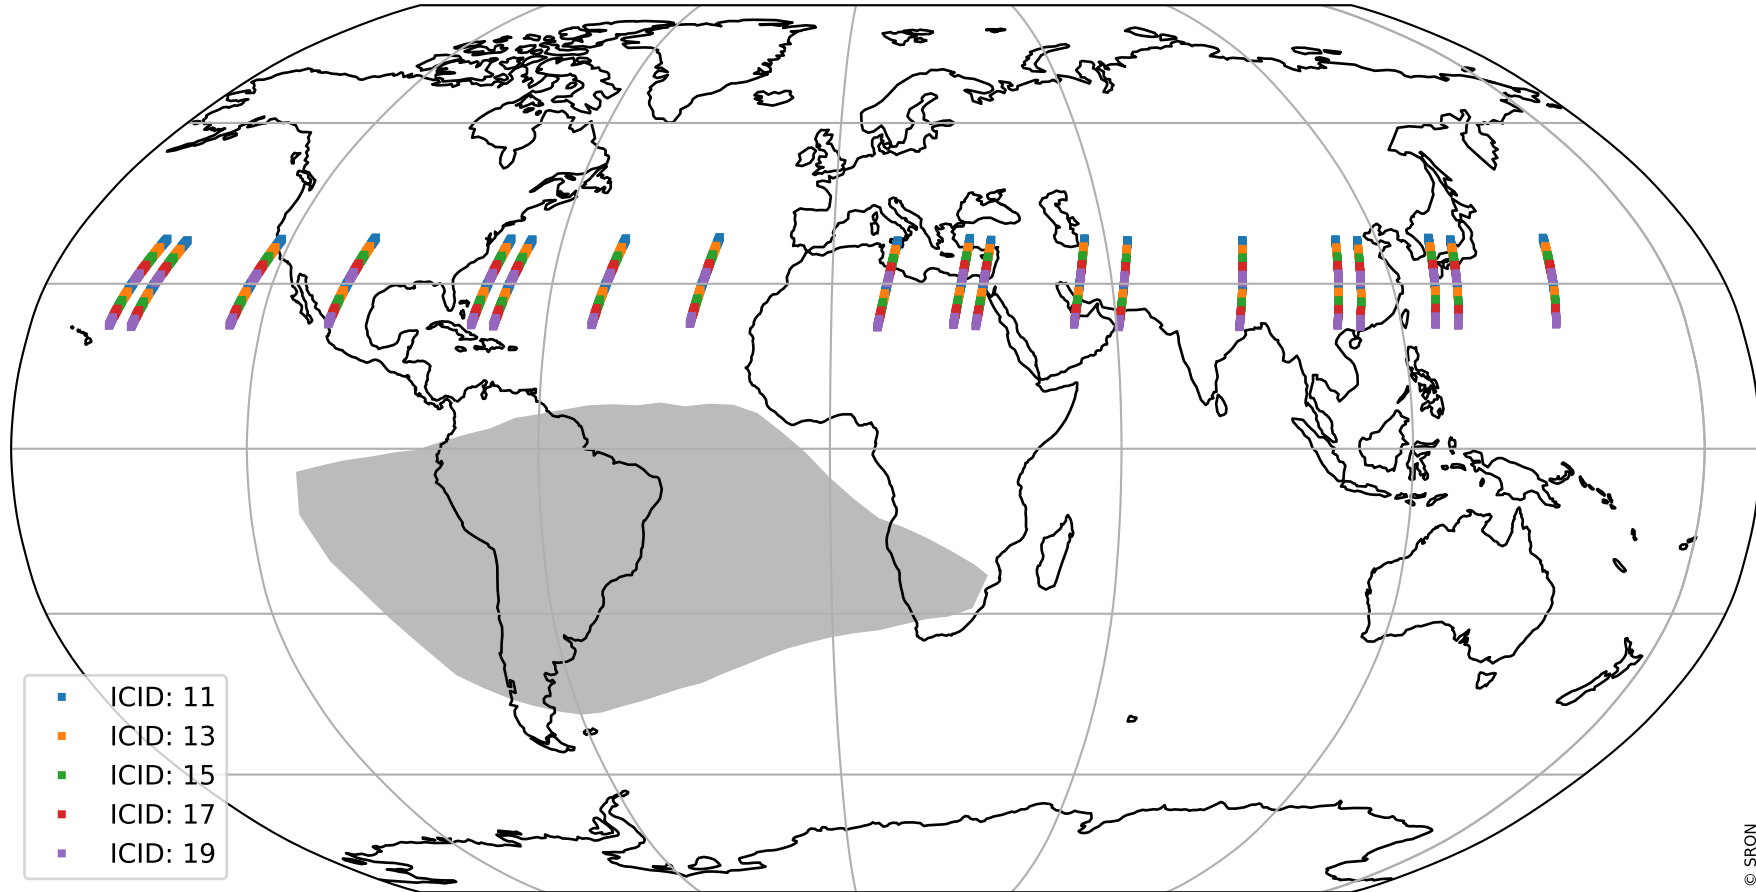

# Tropomi SWIR offset (official)

orbits : 19 in [27247, 27292]  
coverage : 2023-01-16 / 2023-01-19  
median : 28.066  $\mu\text{V}$   
spread : 14.288  $\mu\text{V}$   
created : 2023-08-21T15:26:59

# Tropomi SWIR offset (official)

orbits : 19 in [27247, 27292]  
coverage : 2023-01-16 / 2023-01-19  
median : -0.029465 mV  
spread : 0.41503 mV  
created : 2023-08-21T15:26:59

value compared with SWIR offset CKD

# Tropomi SWIR offset (official) ground-tracks of Sentinel-5P

orbits : 19 in [27247, 27292]  
coverage : 2023-01-16 / 2023-01-19  
created : 2023-08-21T15:27:00

# Tropomi SWIR offset (official)

orbits : [2827, 27292]  
coverage : 2018-04-30 / 2023-01-19  
created : 2023-08-21T15:27:00