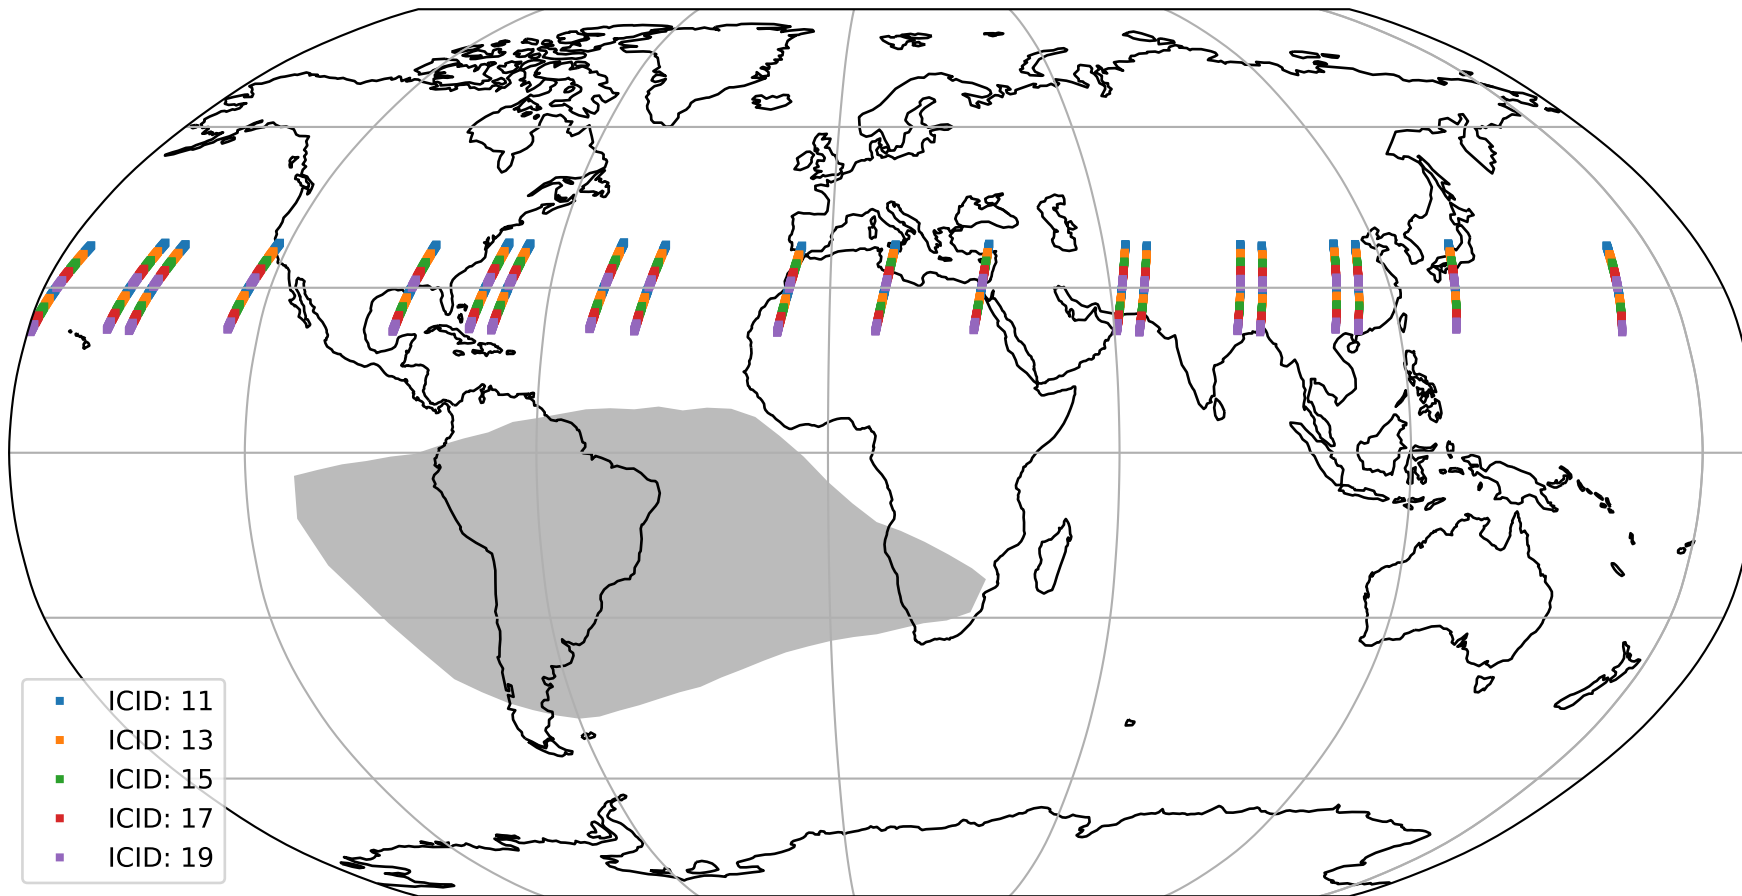

# Tropomi SWIR offset (official)

orbits : 20 in [27262, 27307]  
coverage : 2023-01-17 / 2023-01-20  
median : 27.786  $\mu\text{V}$   
spread : 14.221  $\mu\text{V}$   
created : 2023-08-21T15:27:01

# Tropomi SWIR offset (official)

orbits : 20 in [27262, 27307]  
coverage : 2023-01-17 / 2023-01-20  
median : -0.033741 mV  
spread : 0.41496 mV  
created : 2023-08-21T15:27:02

value compared with SWIR offset CKD

# Tropomi SWIR offset (official) ground-tracks of Sentinel-5P

orbits : 20 in [27262, 27307]  
coverage : 2023-01-17 / 2023-01-20  
created : 2023-08-21T15:27:02

# Tropomi SWIR offset (official)

orbits : [2827, 27307]  
coverage : 2018-04-30 / 2023-01-20  
created : 2023-08-21T15:27:02