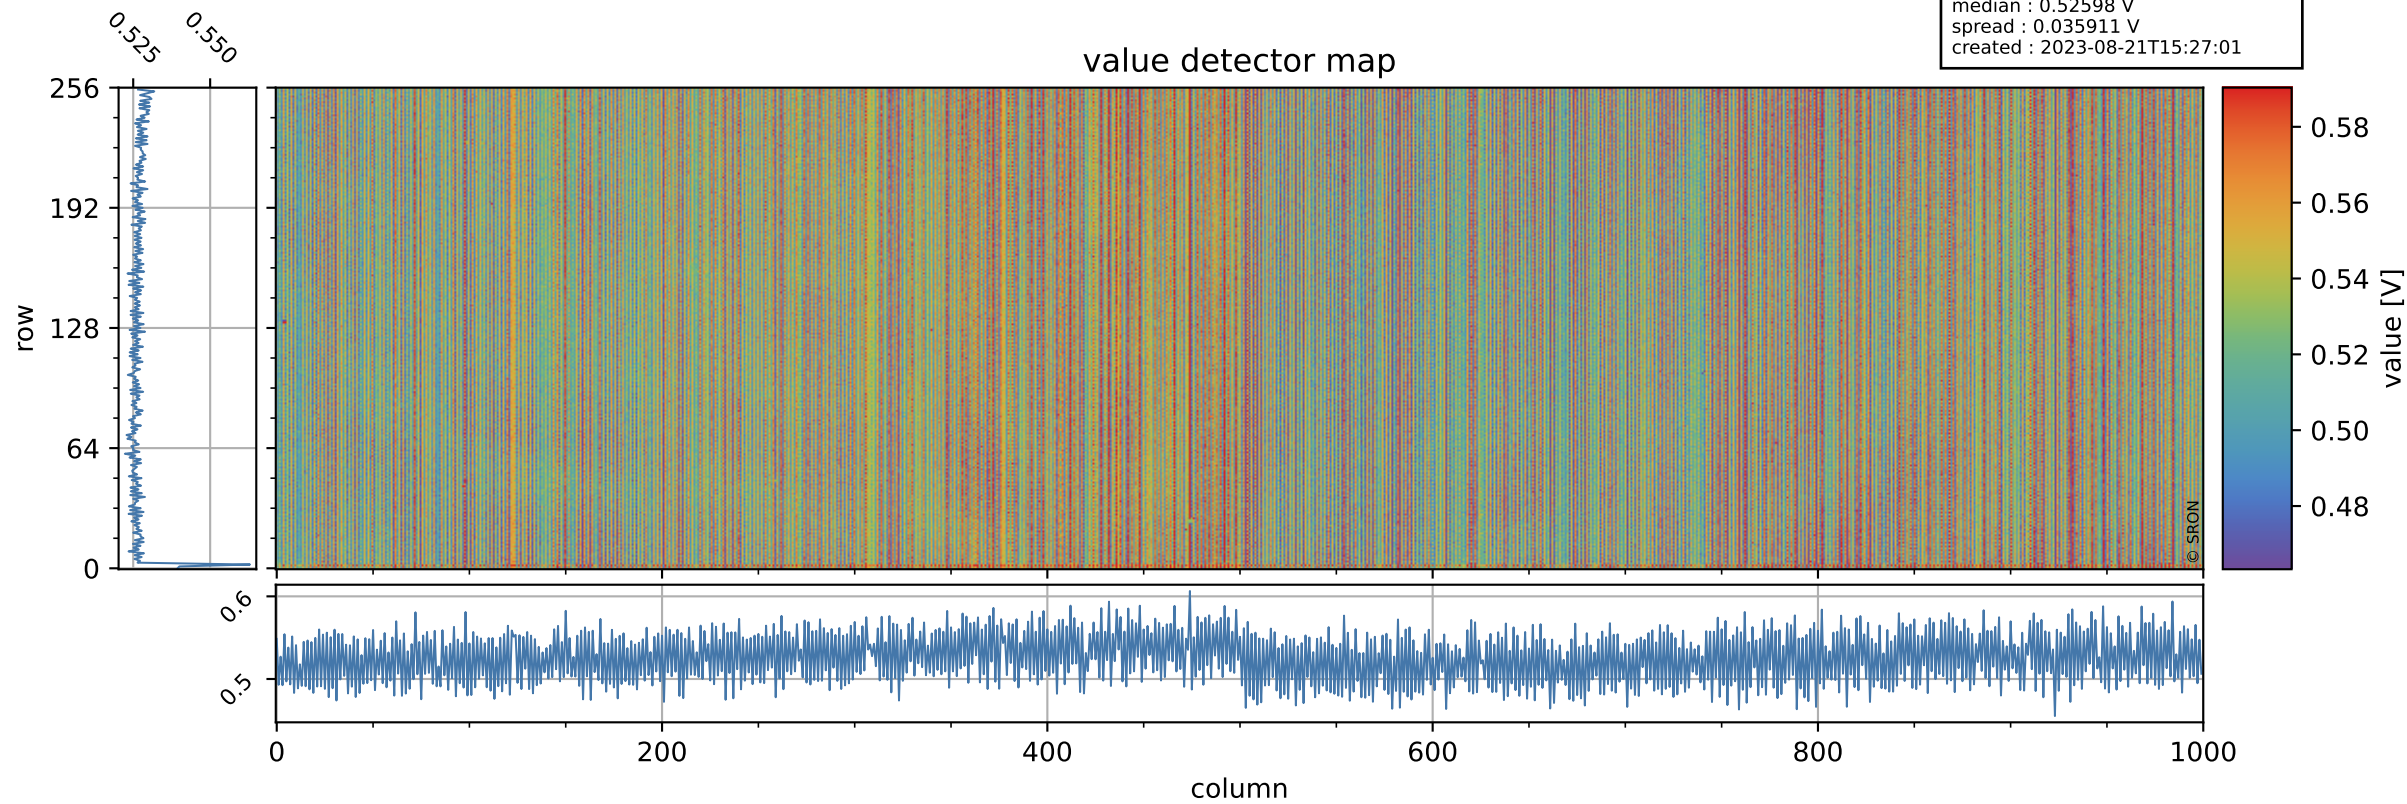

# Tropomi SWIR offset (official)

orbits : 20 in [27262, 27307]  
coverage : 2023-01-17 / 2023-01-20  
median : 0.52598 V  
spread : 0.035911 V  
created : 2023-08-21T15:27:01

## value detector map

# Tropomi SWIR offset (official)

orbits : 20 in [27262, 27307]  
coverage : 2023-01-17 / 2023-01-20  
median : 27.786  $\mu\text{V}$   
spread : 14.221  $\mu\text{V}$   
created : 2023-08-21T15:27:01

# Tropomi SWIR offset (official) ground-tracks of Sentinel-5P

orbits : 20 in [27262, 27307]  
coverage : 2023-01-17 / 2023-01-20  
created : 2023-08-21T15:27:02