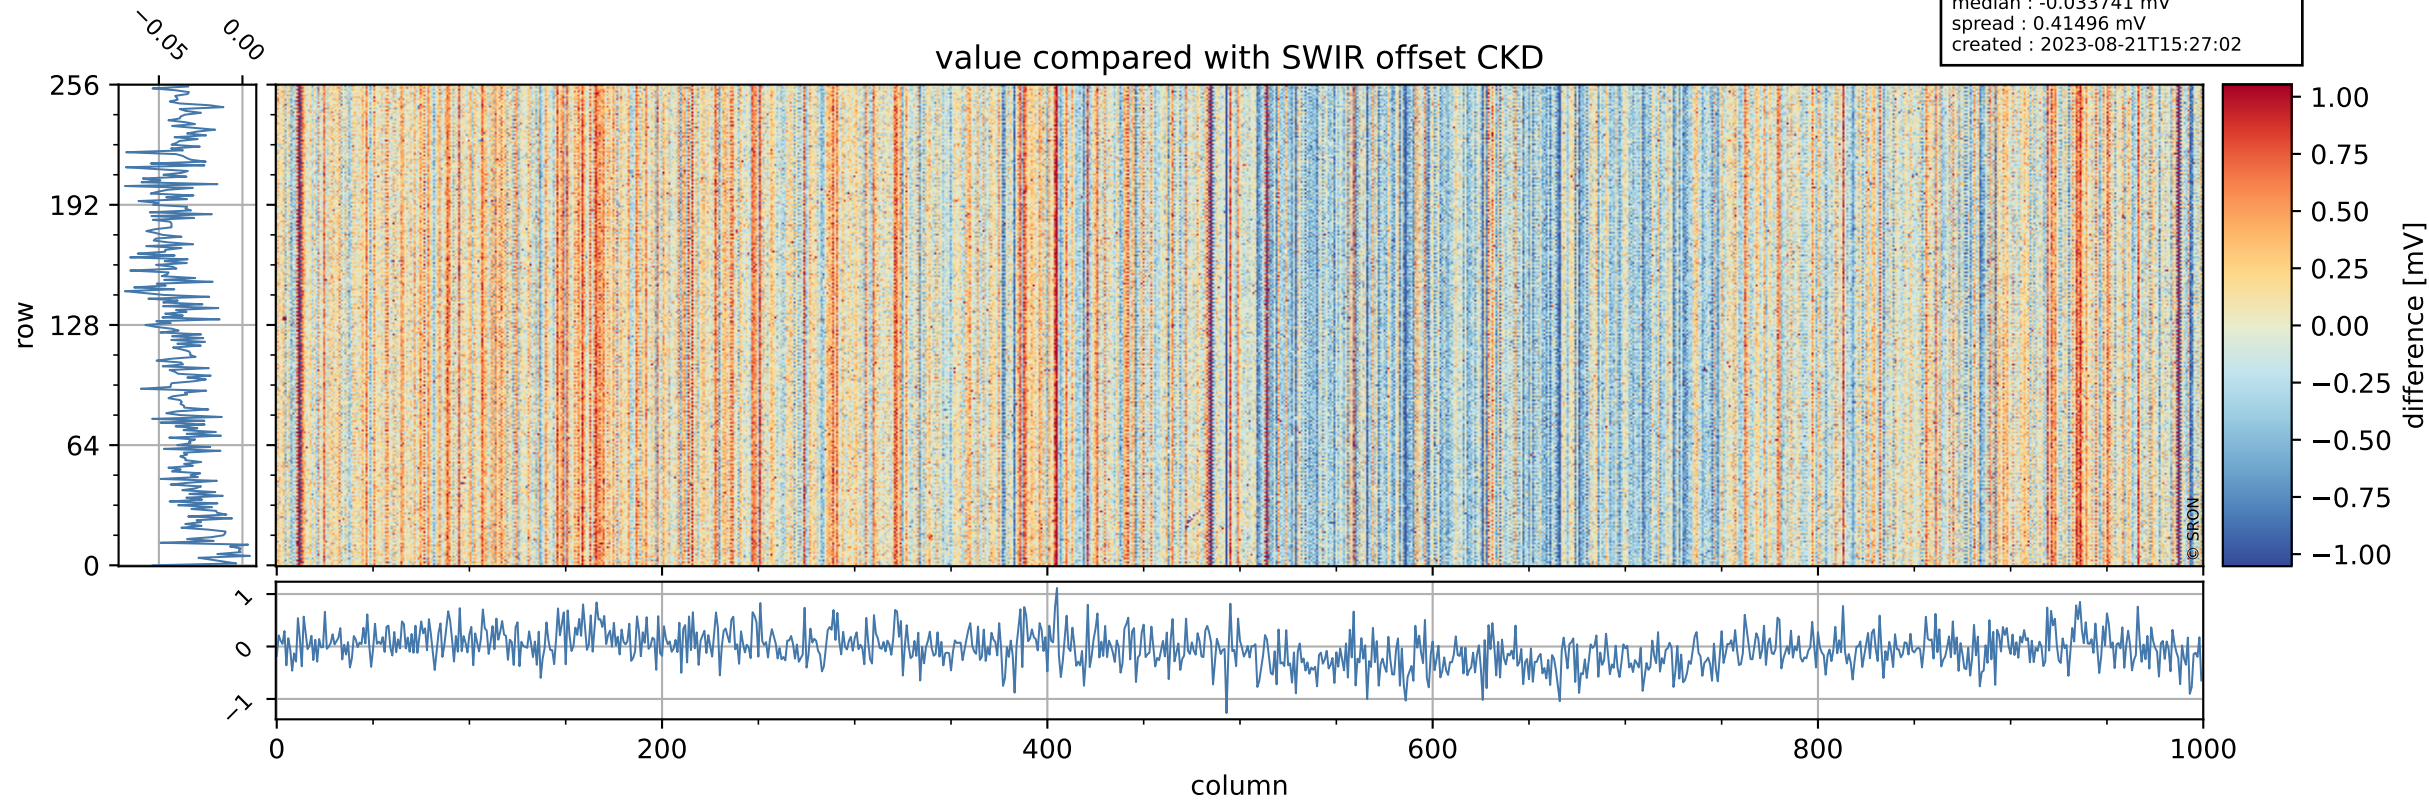

## value detector map

# Tropomi SWIR offset (official)

orbits : 20 in [27262, 27307]  
coverage : 2023-01-17 / 2023-01-20  
median : 27.786  $\mu\text{V}$   
spread : 14.221  $\mu\text{V}$   
created : 2023-08-21T15:27:01

# Tropomi SWIR offset (official)

orbits : 20 in [27262, 27307]  
coverage : 2023-01-17 / 2023-01-20  
median : -0.033741 mV  
spread : 0.41496 mV  
created : 2023-08-21T15:27:02

value compared with SWIR offset CKD

# Tropomi SWIR offset (official) ground-tracks of Sentinel-5P

orbits : 20 in [27262, 27307]  
coverage : 2023-01-17 / 2023-01-20  
created : 2023-08-21T15:27:02