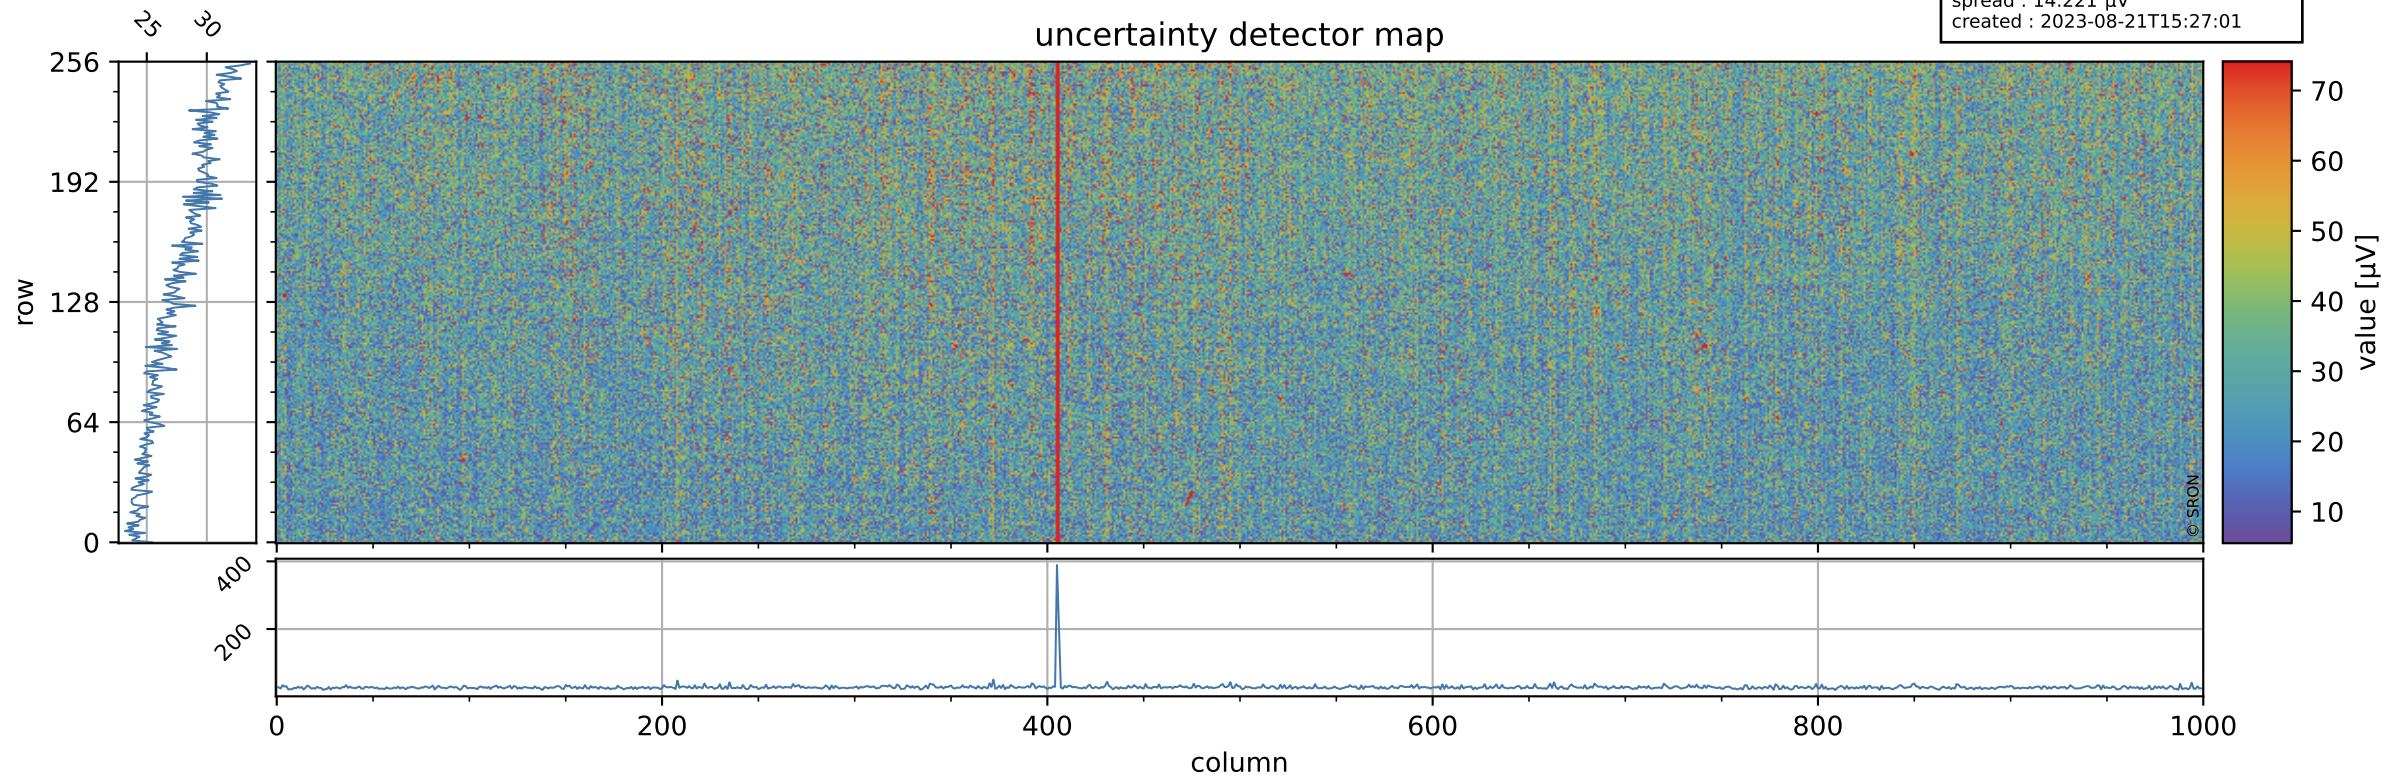

# Tropomi SWIR offset (official)

orbits : 20 in [27262, 27307]  
coverage : 2023-01-17 / 2023-01-20  
median : 0.52598 V  
spread : 0.035911 V  
created : 2023-08-21T15:27:01

## value detector map

# Tropomi SWIR offset (official)

orbits : 20 in [27262, 27307]  
coverage : 2023-01-17 / 2023-01-20  
median : 27.786  $\mu\text{V}$   
spread : 14.221  $\mu\text{V}$   
created : 2023-08-21T15:27:01

# Tropomi SWIR offset (official) ground-tracks of Sentinel-5P

orbits : 20 in [27262, 27307]  
coverage : 2023-01-17 / 2023-01-20  
created : 2023-08-21T15:27:02