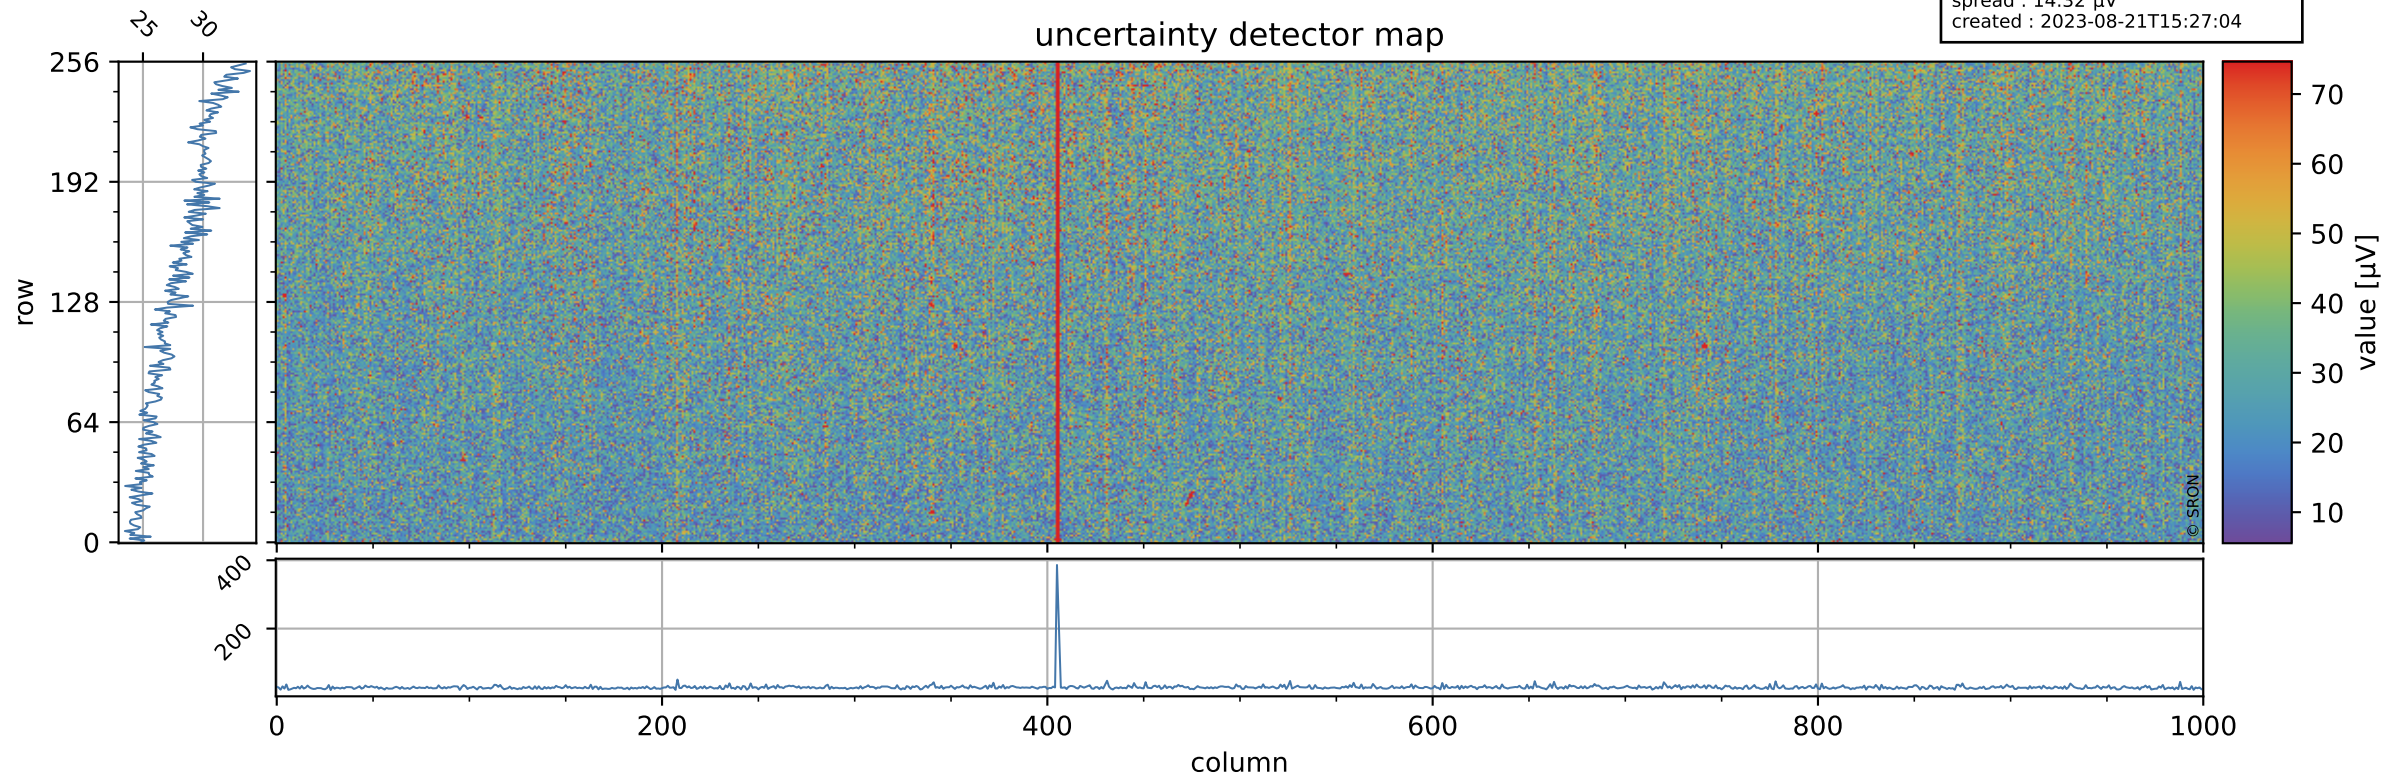

# Tropomi SWIR offset (official)

orbits : 19 in [27277, 27322]  
coverage : 2023-01-18 / 2023-01-21  
median : 0.52598 V  
spread : 0.035911 V  
created : 2023-08-21T15:27:03

## value detector map

# Tropomi SWIR offset (official)

orbits : 19 in [27277, 27322]  
coverage : 2023-01-18 / 2023-01-21  
median : 28.097  $\mu\text{V}$   
spread : 14.32  $\mu\text{V}$   
created : 2023-08-21T15:27:04

# Tropomi SWIR offset (official) ground-tracks of Sentinel-5P

orbits : 19 in [27277, 27322]  
coverage : 2023-01-18 / 2023-01-21  
created : 2023-08-21T15:27:04