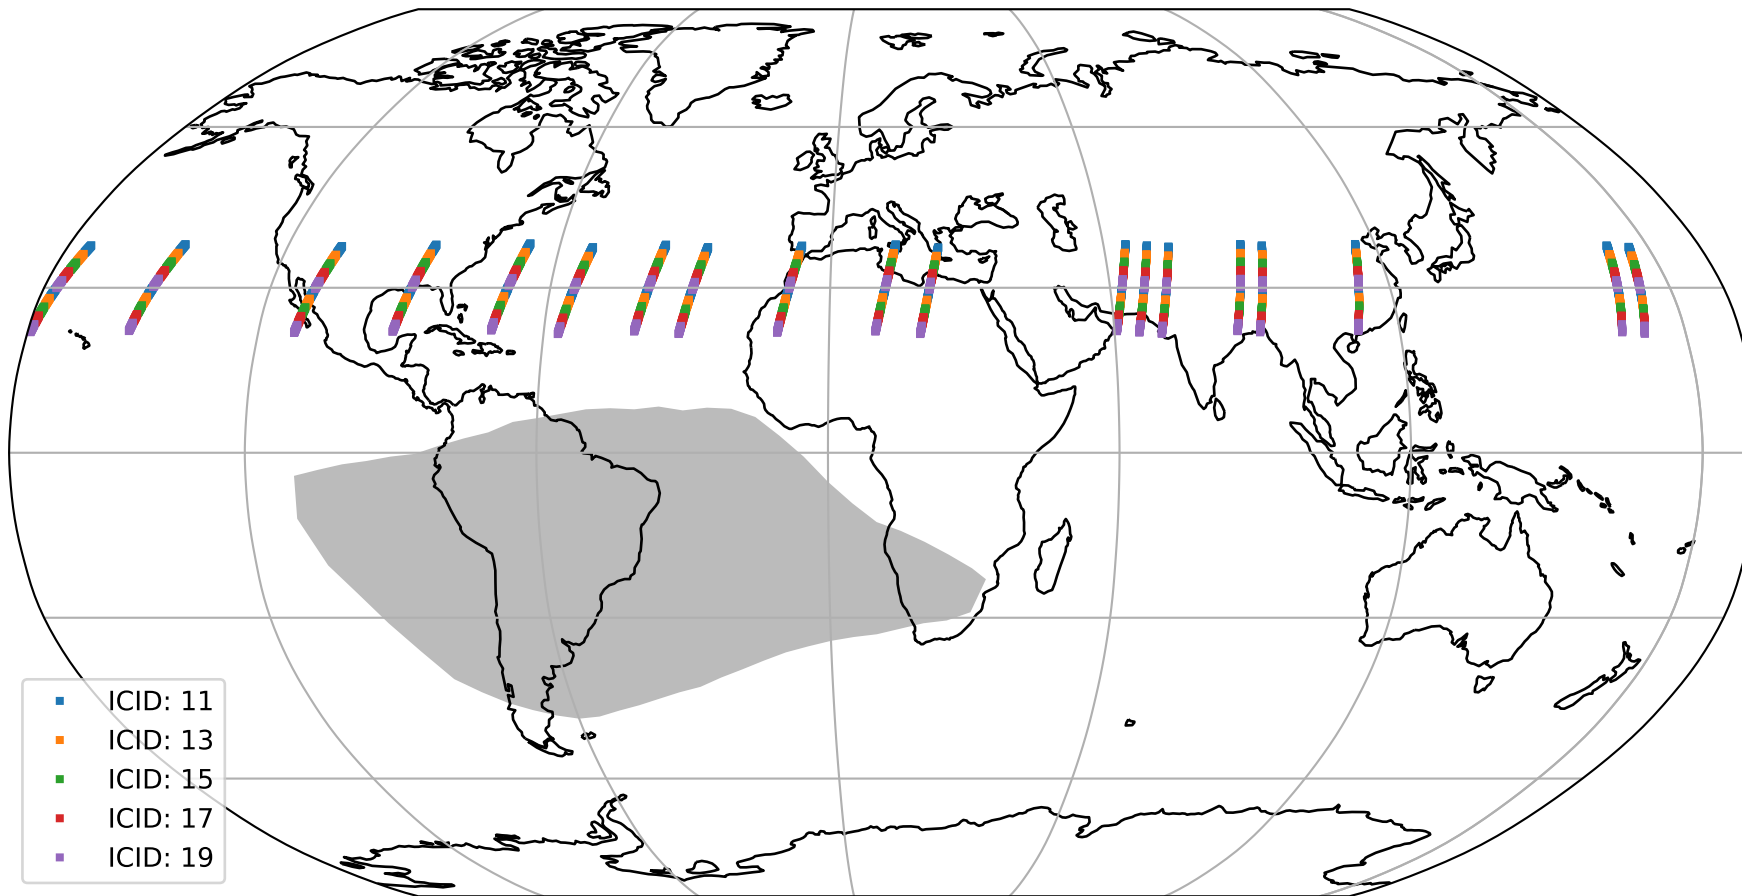

# Tropomi SWIR offset (official)

orbits : 19 in [27277, 27322]  
coverage : 2023-01-18 / 2023-01-21  
median : 28.097  $\mu\text{V}$   
spread : 14.32  $\mu\text{V}$   
created : 2023-08-21T15:27:04

# Tropomi SWIR offset (official)

orbits : 19 in [27277, 27322]  
coverage : 2023-01-18 / 2023-01-21  
median : -0.033472 mV  
spread : 0.41575 mV  
created : 2023-08-21T15:27:04

value compared with SWIR offset CKD

# Tropomi SWIR offset (official) ground-tracks of Sentinel-5P

orbits : 19 in [27277, 27322]  
coverage : 2023-01-18 / 2023-01-21  
created : 2023-08-21T15:27:04

# Tropomi SWIR offset (official)

orbits : [2827, 27322]  
coverage : 2018-04-30 / 2023-01-21  
created : 2023-08-21T15:27:05