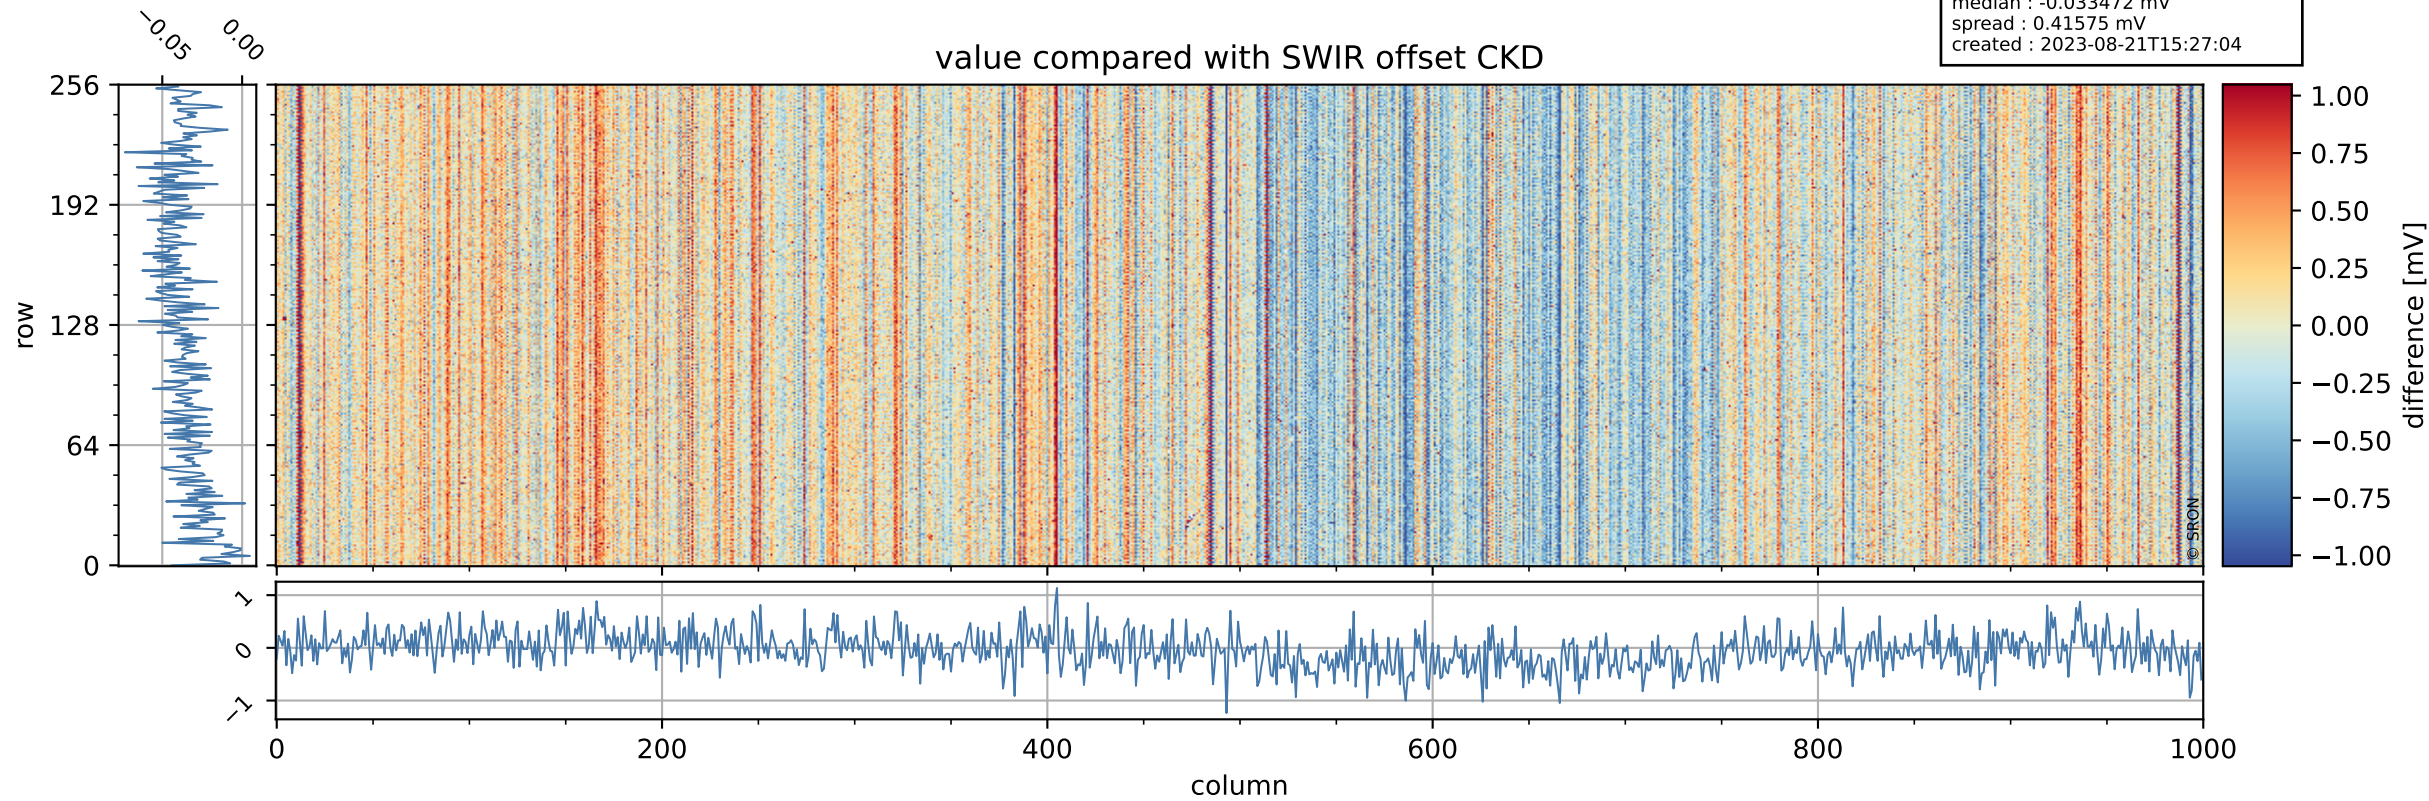

## value detector map

# Tropomi SWIR offset (official)

orbits : 19 in [27277, 27322]  
coverage : 2023-01-18 / 2023-01-21  
median : 28.097  $\mu\text{V}$   
spread : 14.32  $\mu\text{V}$   
created : 2023-08-21T15:27:04

# Tropomi SWIR offset (official)

orbits : 19 in [27277, 27322]  
coverage : 2023-01-18 / 2023-01-21  
median : -0.033472 mV  
spread : 0.41575 mV  
created : 2023-08-21T15:27:04

value compared with SWIR offset CKD

# Tropomi SWIR offset (official) ground-tracks of Sentinel-5P

orbits : 19 in [27277, 27322]  
coverage : 2023-01-18 / 2023-01-21  
created : 2023-08-21T15:27:04