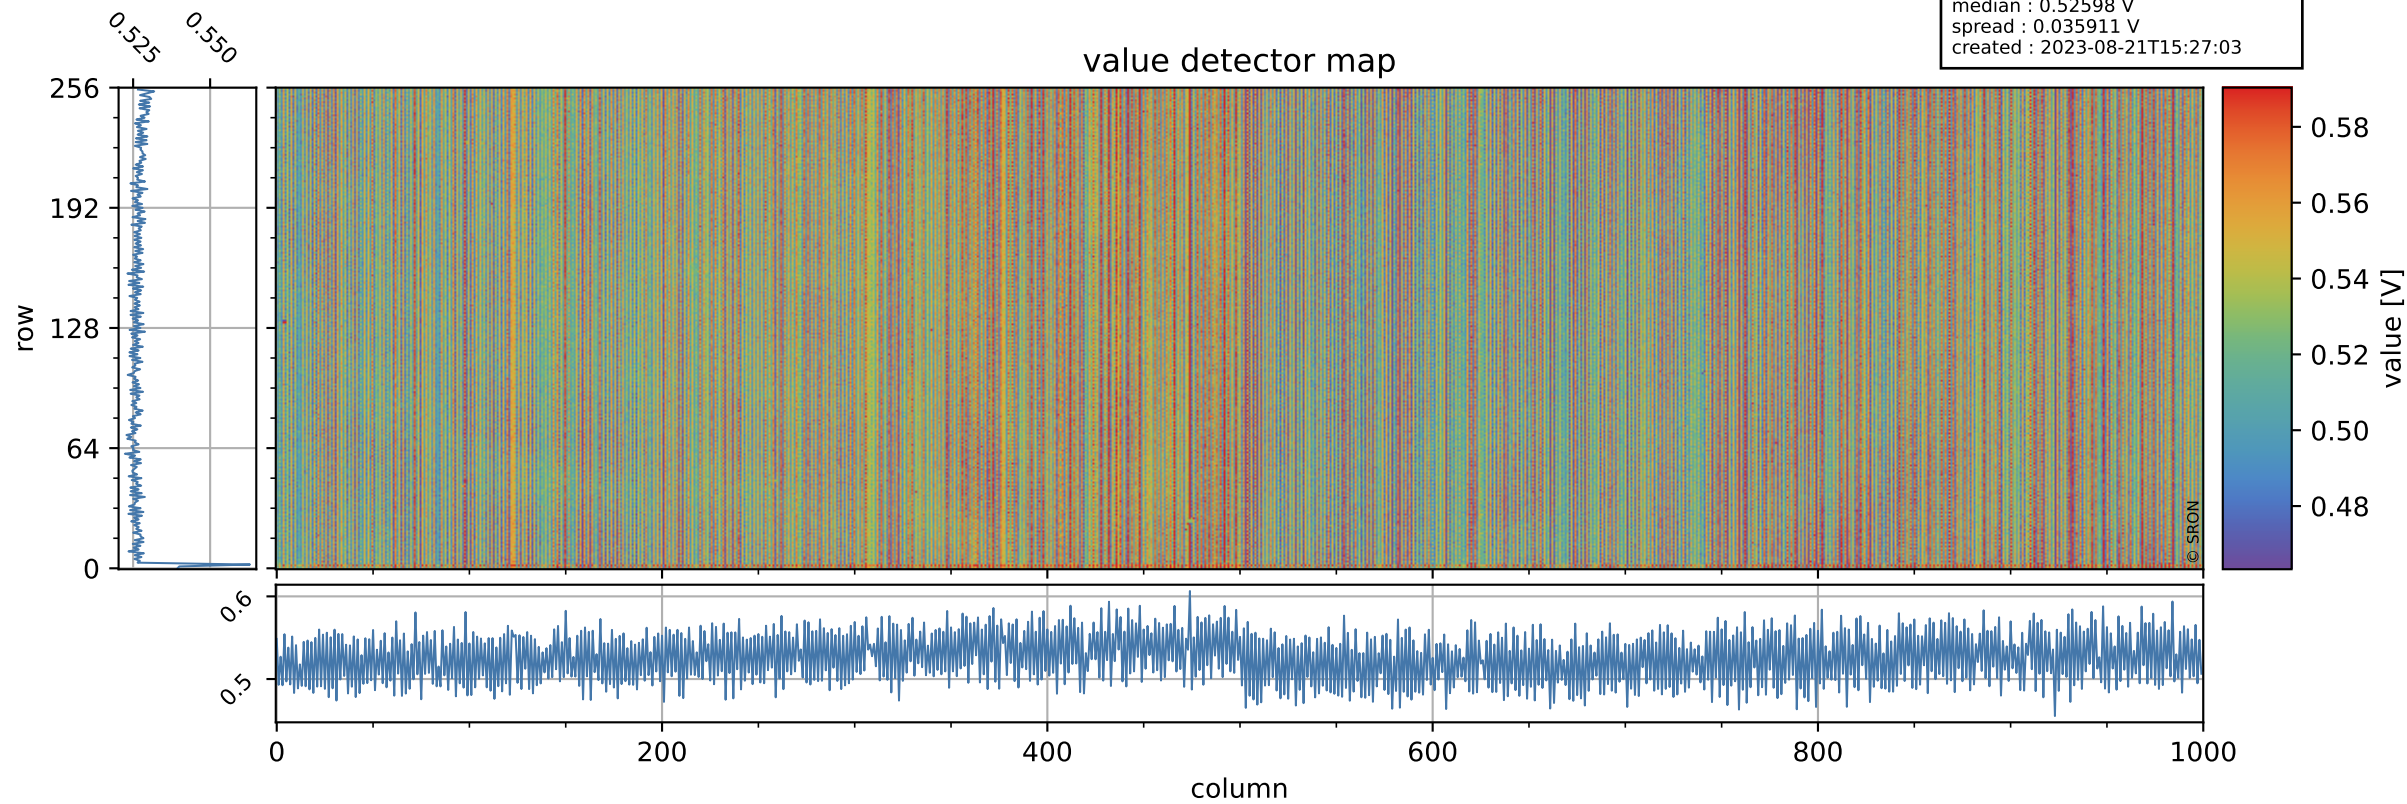

# Tropomi SWIR offset (official)

orbits : 19 in [27277, 27322]  
coverage : 2023-01-18 / 2023-01-21  
median : 0.52598 V  
spread : 0.035911 V  
created : 2023-08-21T15:27:03

## value detector map

# Tropomi SWIR offset (official)

orbits : 19 in [27277, 27322]  
coverage : 2023-01-18 / 2023-01-21  
median : 28.097  $\mu\text{V}$   
spread : 14.32  $\mu\text{V}$   
created : 2023-08-21T15:27:04

# Tropomi SWIR offset (official) ground-tracks of Sentinel-5P

orbits : 19 in [27277, 27322]  
coverage : 2023-01-18 / 2023-01-21  
created : 2023-08-21T15:27:04