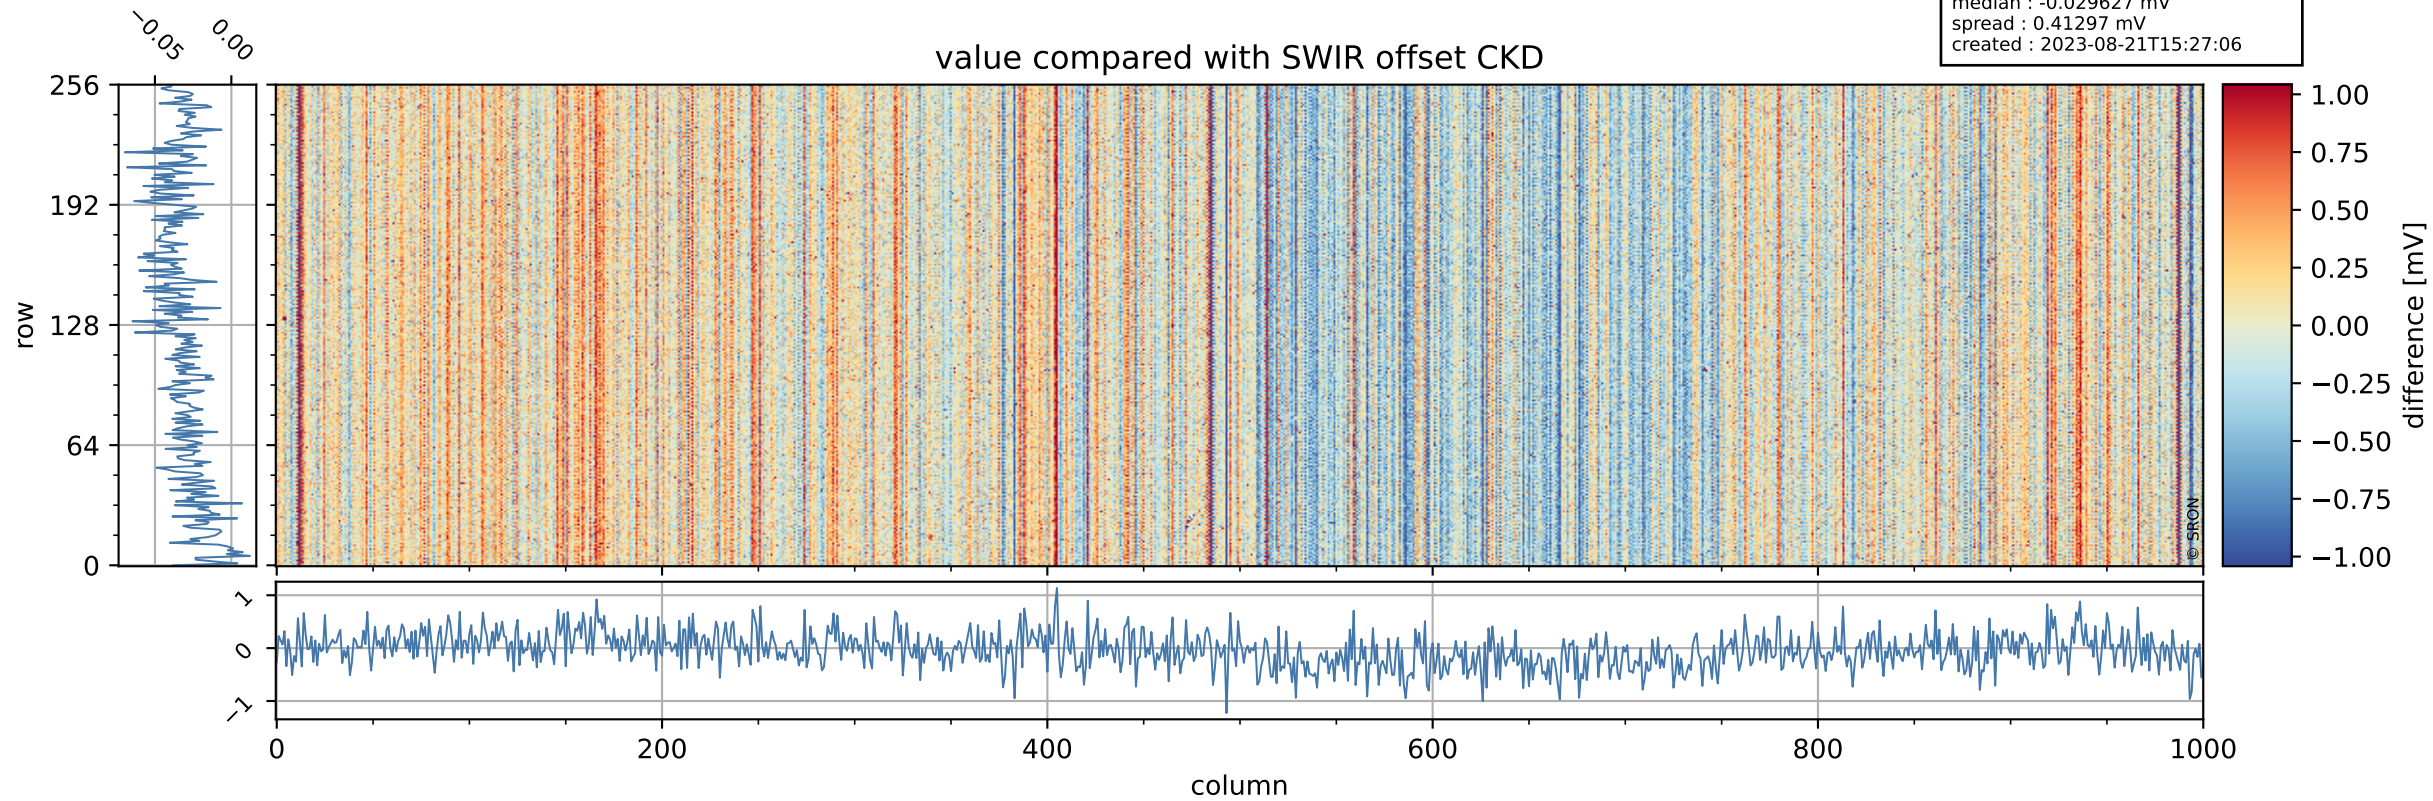

Tropomi SWIR offset (official)

orbits : 19 in [27292, 27337]
coverage : 2023-01-19 / 2023-01-22
median : 0.52598 V
spread : 0.035909 V
created : 2023-08-21T15:27:06

value detector map

Tropomi SWIR offset (official)

orbits : 19 in [27292, 27337]
coverage : 2023-01-19 / 2023-01-22
median : 28.273 μV
spread : 14.418 μV
created : 2023-08-21T15:27:06

Tropomi SWIR offset (official)

orbits : 19 in [27292, 27337]
coverage : 2023-01-19 / 2023-01-22
median : -0.029627 mV
spread : 0.41297 mV
created : 2023-08-21T15:27:06

value compared with SWIR offset CKD

Tropomi SWIR offset (official) ground-tracks of Sentinel-5P

orbits : 19 in [27292, 27337]
coverage : 2023-01-19 / 2023-01-22
created : 2023-08-21T15:27:07

Tropomi SWIR offset (official)

orbits : [2827, 27337]
coverage : 2018-04-30 / 2023-01-22
created : 2023-08-21T15:27:07

trend of detector median & temperatures