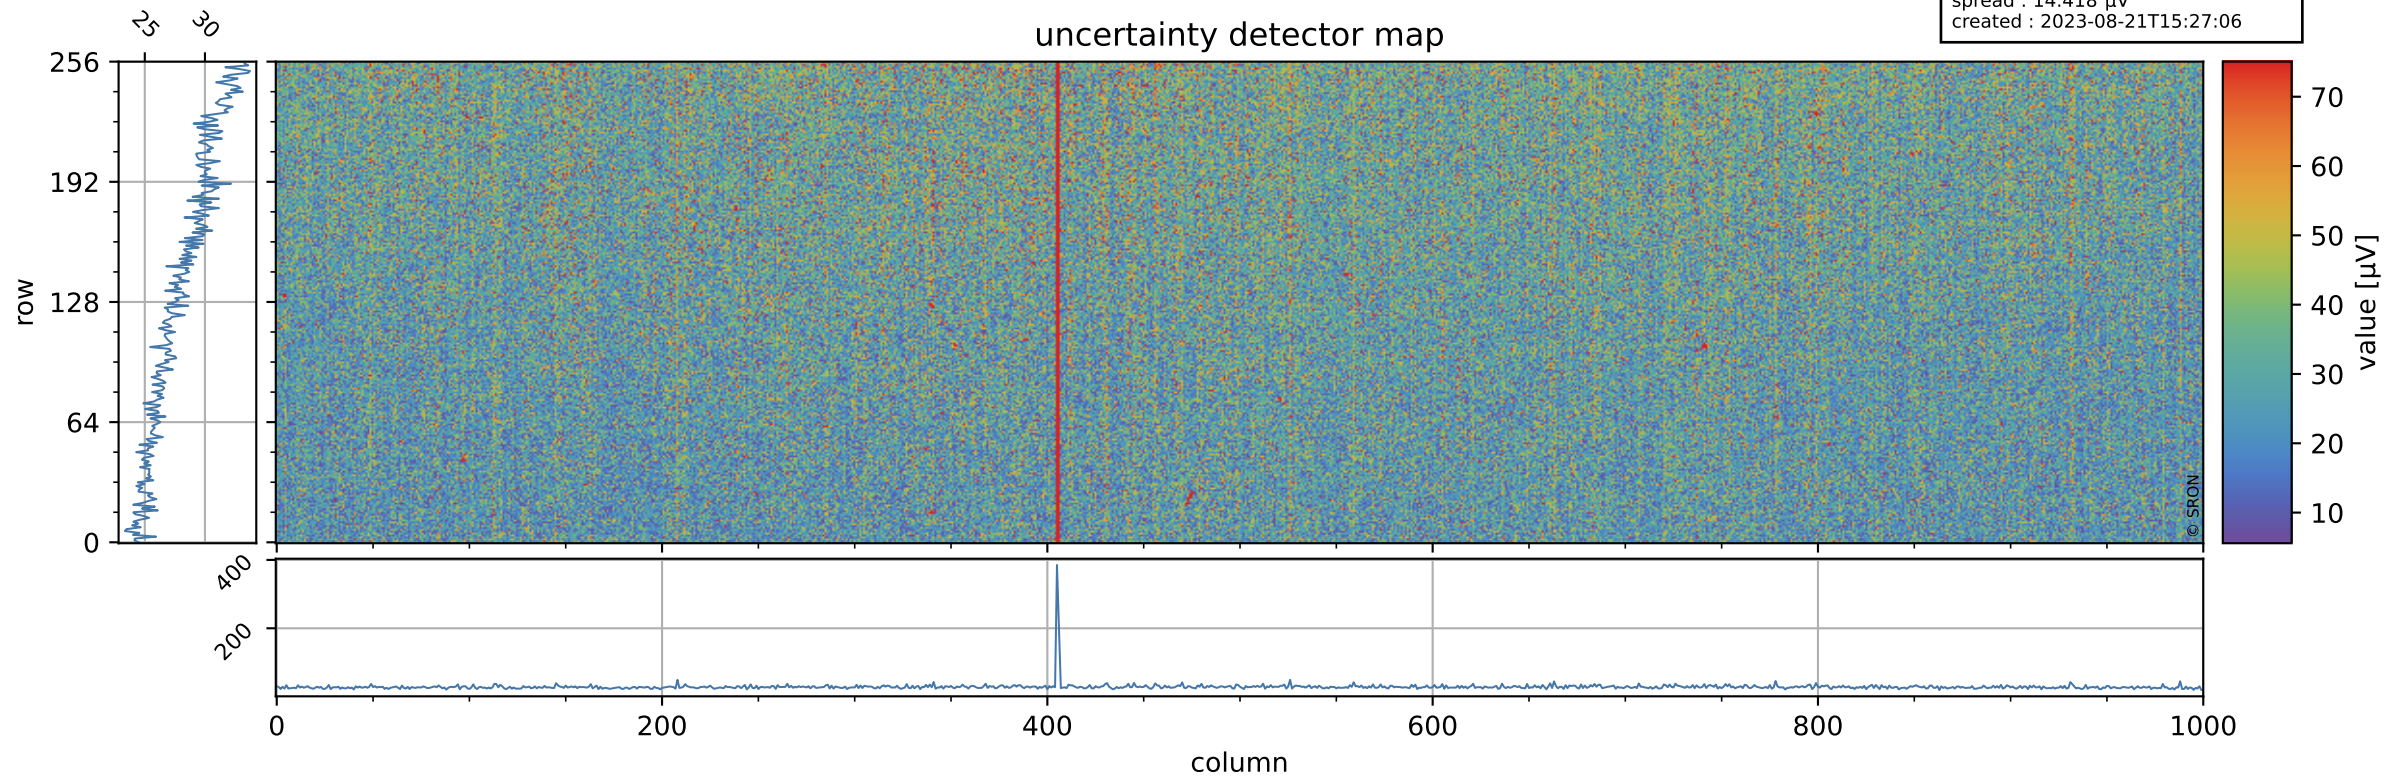

Tropomi SWIR offset (official)

orbits : 19 in [27292, 27337]
coverage : 2023-01-19 / 2023-01-22
median : 0.52598 V
spread : 0.035909 V
created : 2023-08-21T15:27:06

value detector map

Tropomi SWIR offset (official)

orbits : 19 in [27292, 27337]
coverage : 2023-01-19 / 2023-01-22
median : 28.273 μV
spread : 14.418 μV
created : 2023-08-21T15:27:06

Tropomi SWIR offset (official)

orbits : 19 in [27292, 27337]
coverage : 2023-01-19 / 2023-01-22
median : -0.029627 mV
spread : 0.41297 mV
created : 2023-08-21T15:27:06

value compared with SWIR offset CKD

Tropomi SWIR offset (official) ground-tracks of Sentinel-5P

orbits : 19 in [27292, 27337]
coverage : 2023-01-19 / 2023-01-22
created : 2023-08-21T15:27:07

Tropomi SWIR offset (official)

orbits : [2827, 27337]
coverage : 2018-04-30 / 2023-01-22
created : 2023-08-21T15:27:07

trend of detector median & temperatures