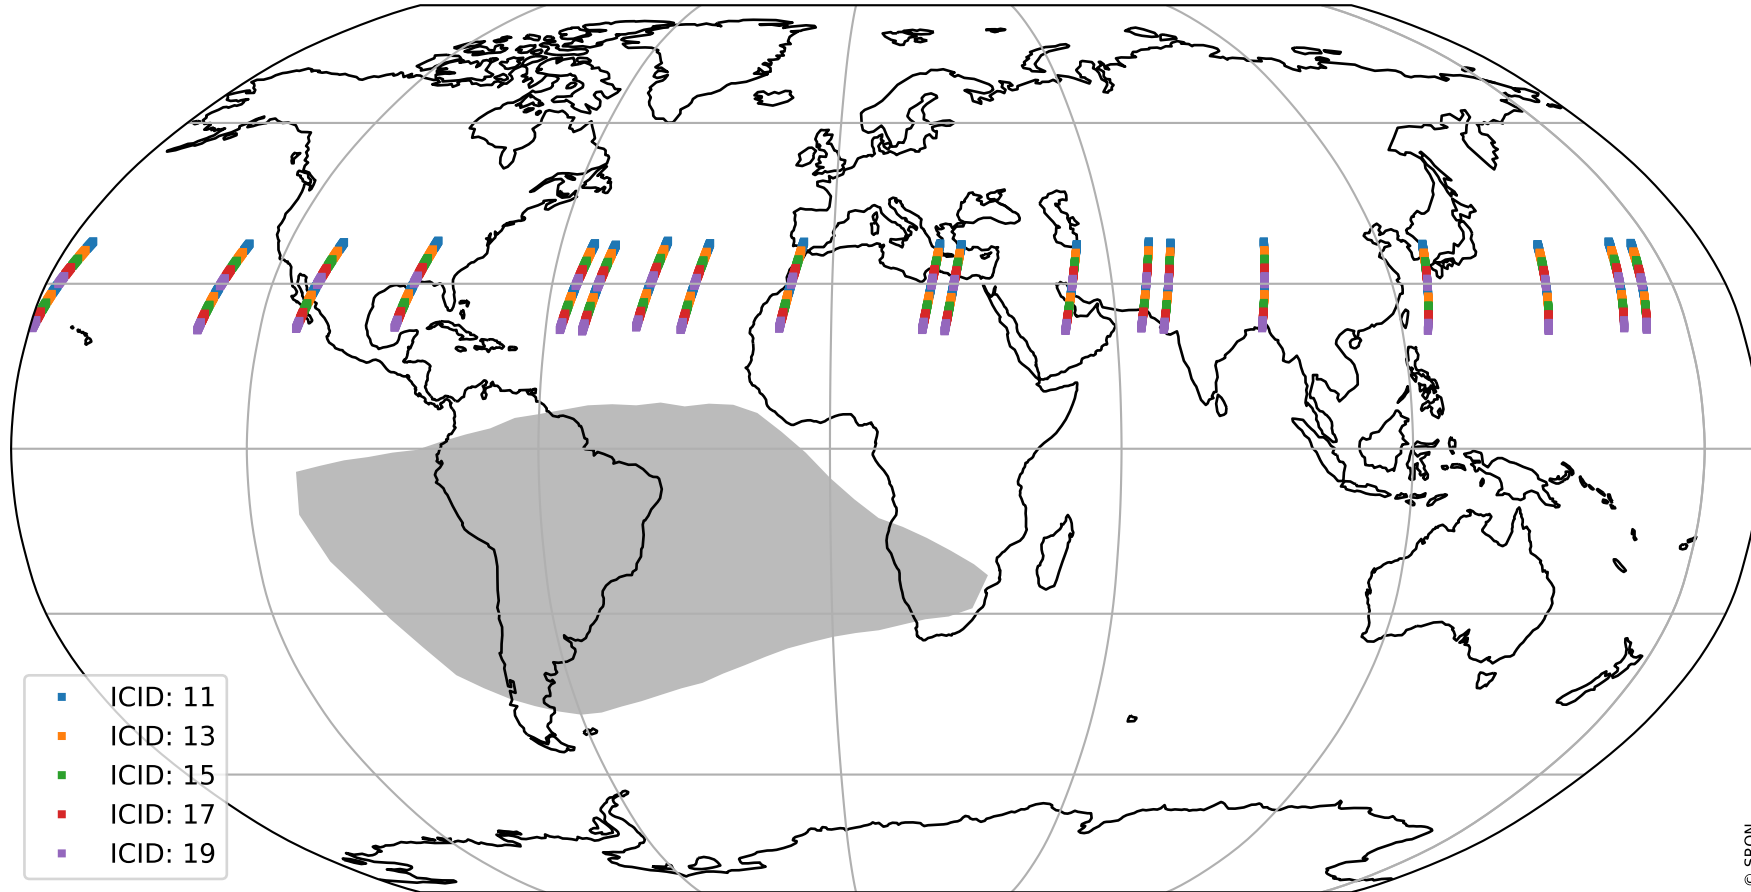

Tropomi SWIR offset (official)

orbits : 19 in [27292, 27337]
coverage : 2023-01-19 / 2023-01-22
median : 0.52598 V
spread : 0.035909 V
created : 2023-08-21T15:27:06

value detector map

Tropomi SWIR offset (official)

orbits : 19 in [27292, 27337]
coverage : 2023-01-19 / 2023-01-22
median : 28.273 μV
spread : 14.418 μV
created : 2023-08-21T15:27:06

Tropomi SWIR offset (official)

orbits : 19 in [27292, 27337]
coverage : 2023-01-19 / 2023-01-22
median : -0.029627 mV
spread : 0.41297 mV
created : 2023-08-21T15:27:06

value compared with SWIR offset CKD

Tropomi SWIR offset (official) ground-tracks of Sentinel-5P

orbits : 19 in [27292, 27337]
coverage : 2023-01-19 / 2023-01-22
created : 2023-08-21T15:27:07

Tropomi SWIR offset (official)

orbits : [2827, 27337]
coverage : 2018-04-30 / 2023-01-22
created : 2023-08-21T15:27:07

trend of detector median & temperatures