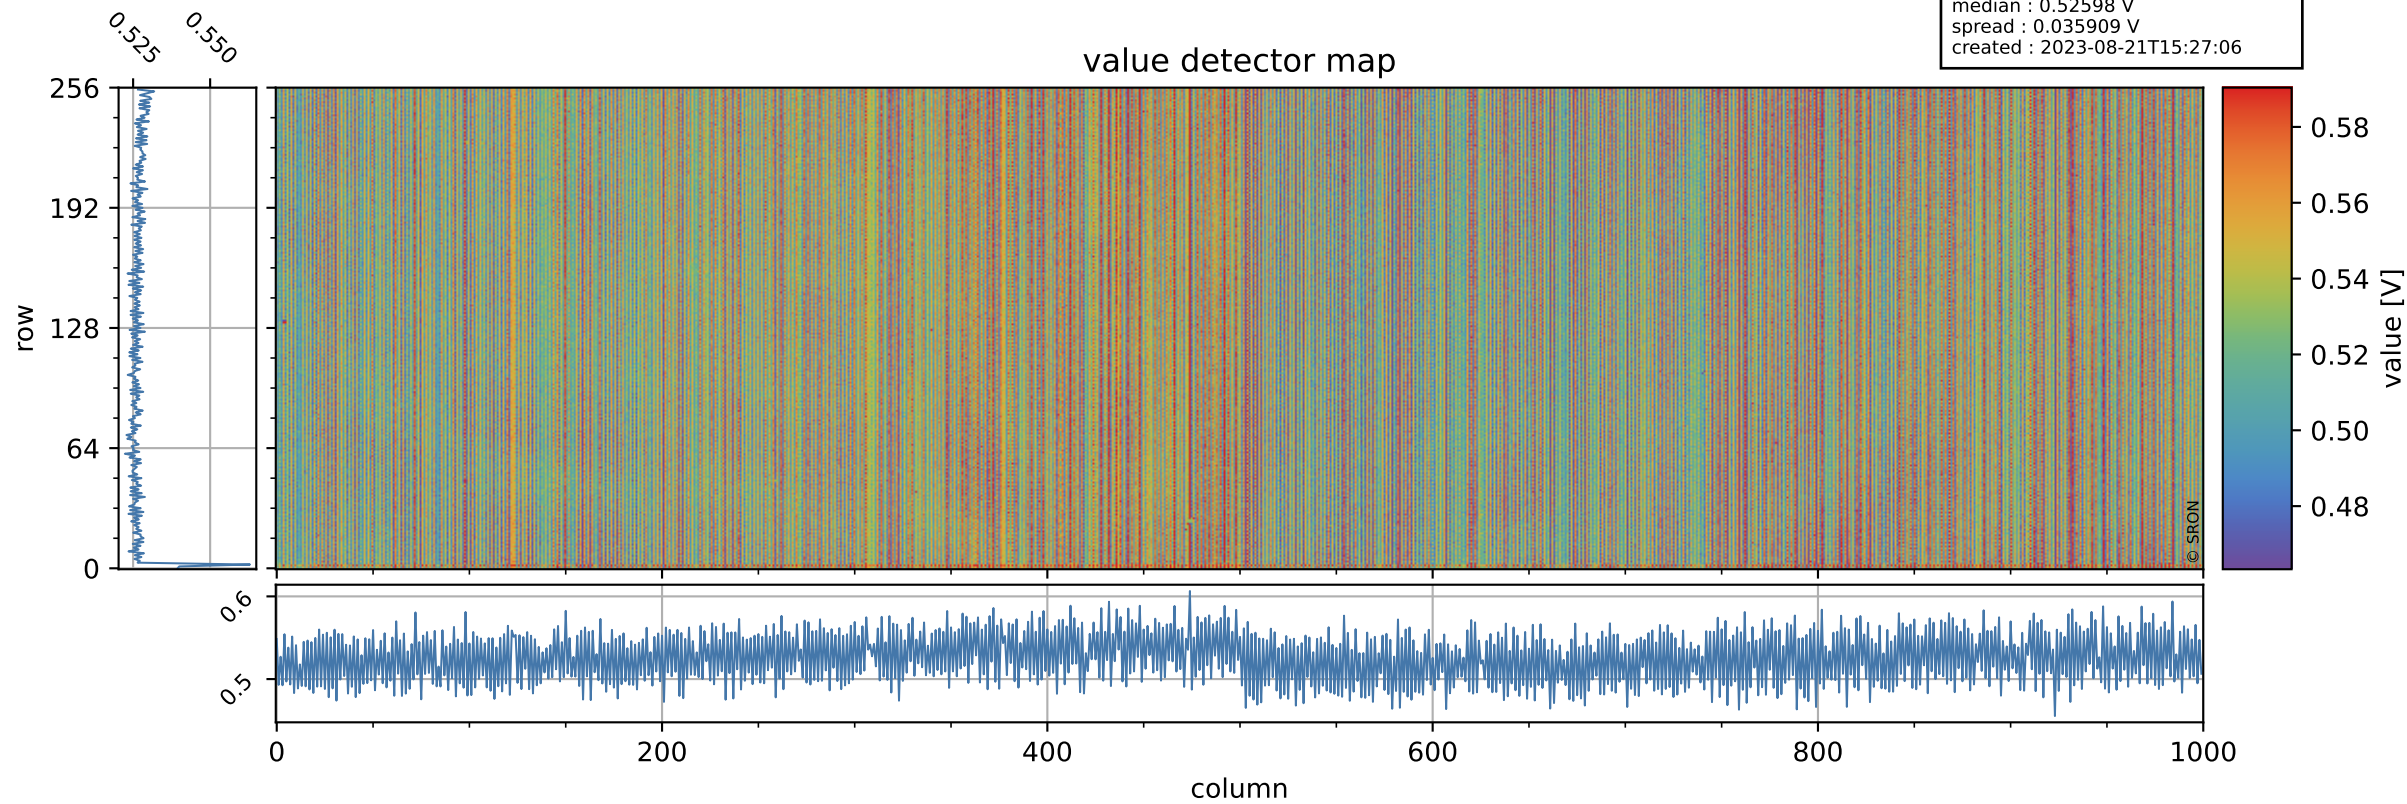

Tropomi SWIR offset (official)

orbits : 19 in [27292, 27337]
coverage : 2023-01-19 / 2023-01-22
median : 0.52598 V
spread : 0.035909 V
created : 2023-08-21T15:27:06

value detector map

Tropomi SWIR offset (official)

orbits : 19 in [27292, 27337]
coverage : 2023-01-19 / 2023-01-22
median : 28.273 μV
spread : 14.418 μV
created : 2023-08-21T15:27:06

Tropomi SWIR offset (official)

orbits : 19 in [27292, 27337]
coverage : 2023-01-19 / 2023-01-22
median : -0.029627 mV
spread : 0.41297 mV
created : 2023-08-21T15:27:06

value compared with SWIR offset CKD

Tropomi SWIR offset (official) ground-tracks of Sentinel-5P

orbits : 19 in [27292, 27337]
coverage : 2023-01-19 / 2023-01-22
created : 2023-08-21T15:27:07

Tropomi SWIR offset (official)

orbits : [2827, 27337]
coverage : 2018-04-30 / 2023-01-22
created : 2023-08-21T15:27:07

trend of detector median & temperatures