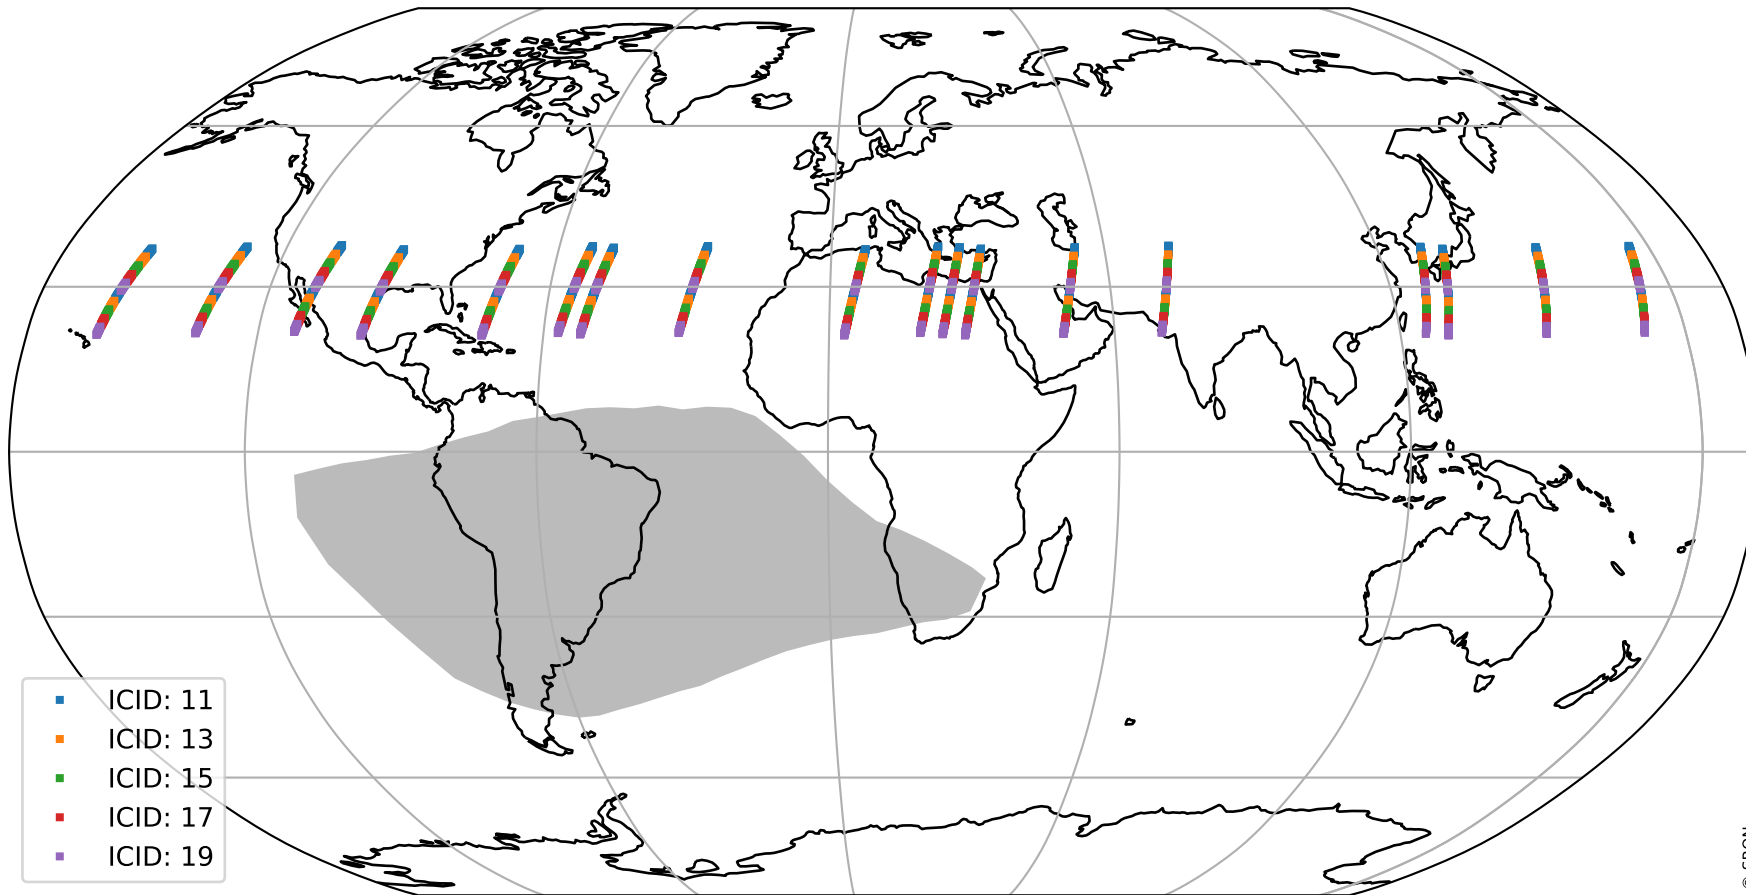

Tropomi SWIR offset (official)

orbits : 18 in [27307, 27352]
coverage : 2023-01-20 / 2023-01-23
median : 0.52599 V
spread : 0.035908 V
created : 2023-08-21T15:27:08

value detector map

Tropomi SWIR offset (official)

orbits : 18 in [27307, 27352]
coverage : 2023-01-20 / 2023-01-23
median : 28.724 μV
spread : 14.535 μV
created : 2023-08-21T15:27:08

Tropomi SWIR offset (official)

orbits : 18 in [27307, 27352]
coverage : 2023-01-20 / 2023-01-23
median : -0.020747 mV
spread : 0.411106 mV
created : 2023-08-21T15:27:09

value compared with SWIR offset CKD

Tropomi SWIR offset (official) ground-tracks of Sentinel-5P

orbits : 18 in [27307, 27352]
coverage : 2023-01-20 / 2023-01-23
created : 2023-08-21T15:27:09

Tropomi SWIR offset (official)

orbits : [2827, 27352]
coverage : 2018-04-30 / 2023-01-23
created : 2023-08-21T15:27:09

trend of detector median & temperatures