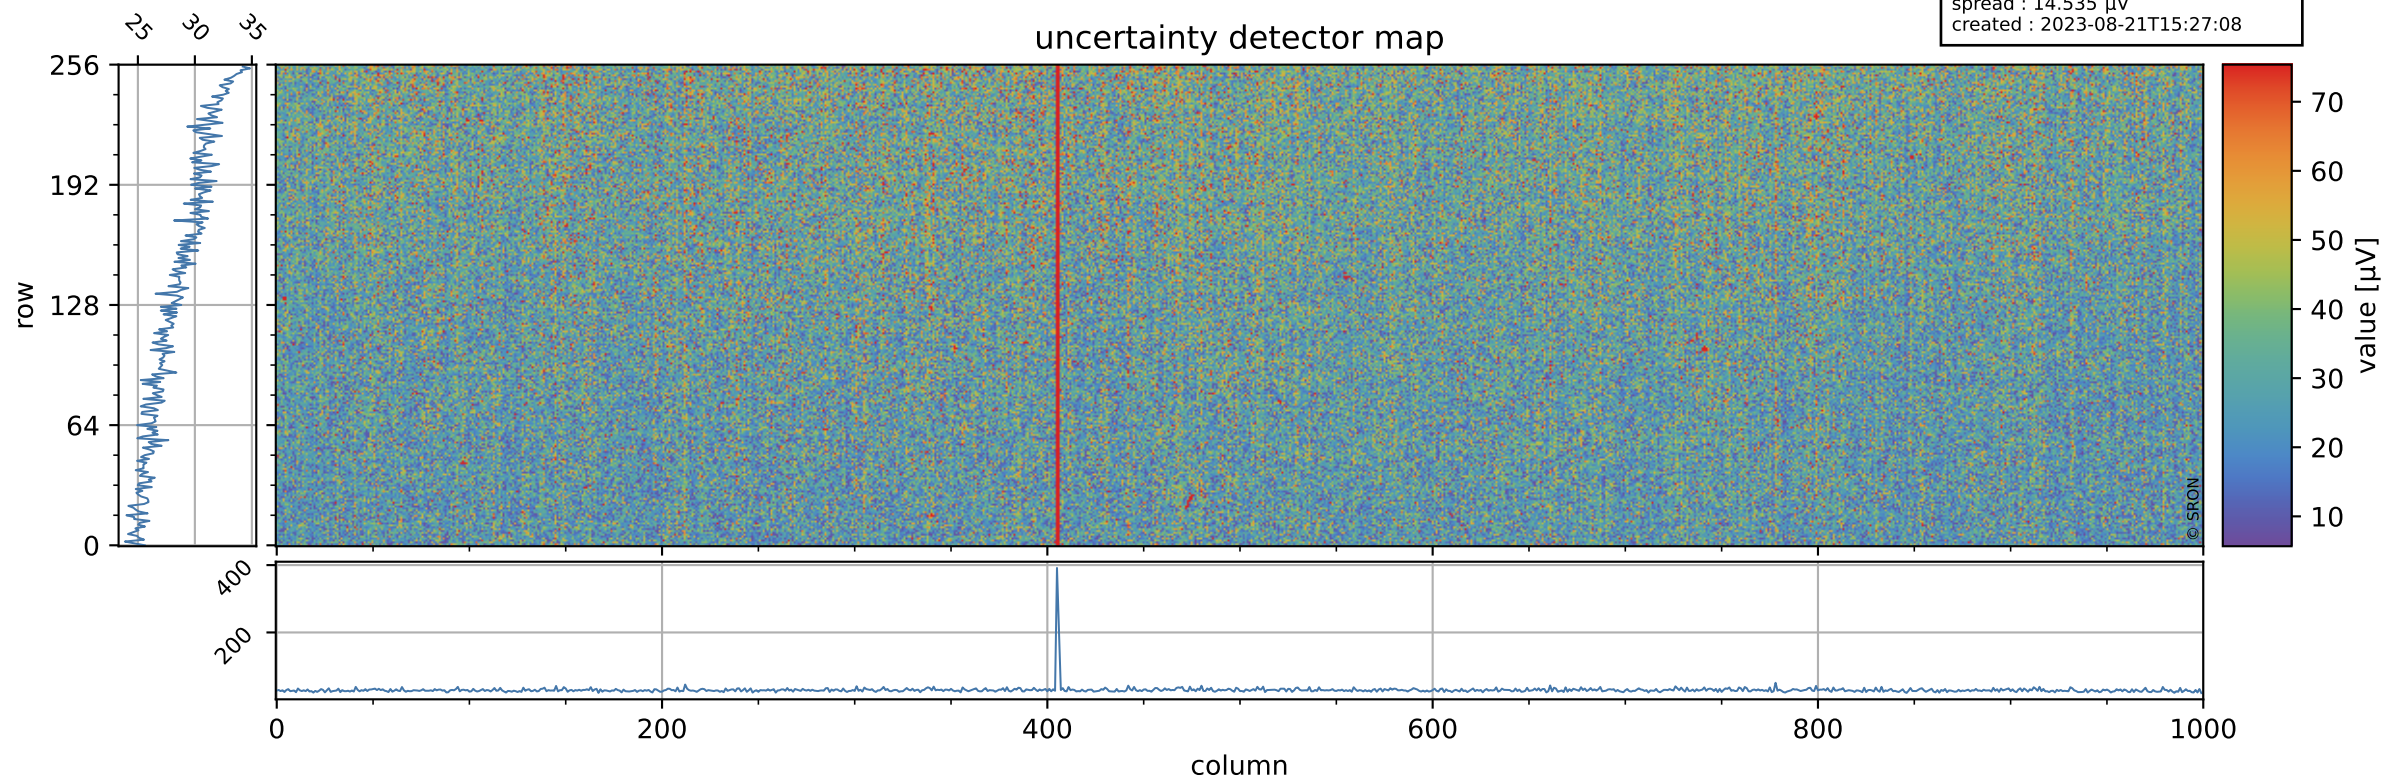

Tropomi SWIR offset (official)

orbits : 18 in [27307, 27352]
coverage : 2023-01-20 / 2023-01-23
median : 0.52599 V
spread : 0.035908 V
created : 2023-08-21T15:27:08

value detector map

Tropomi SWIR offset (official)

orbits : 18 in [27307, 27352]
coverage : 2023-01-20 / 2023-01-23
median : 28.724 μV
spread : 14.535 μV
created : 2023-08-21T15:27:08

Tropomi SWIR offset (official)

orbits : 18 in [27307, 27352]
coverage : 2023-01-20 / 2023-01-23
median : -0.020747 mV
spread : 0.411106 mV
created : 2023-08-21T15:27:09

value compared with SWIR offset CKD

Tropomi SWIR offset (official) ground-tracks of Sentinel-5P

orbits : 18 in [27307, 27352]
coverage : 2023-01-20 / 2023-01-23
created : 2023-08-21T15:27:09

Tropomi SWIR offset (official)

orbits : [2827, 27352]
coverage : 2018-04-30 / 2023-01-23
created : 2023-08-21T15:27:09

trend of detector median & temperatures