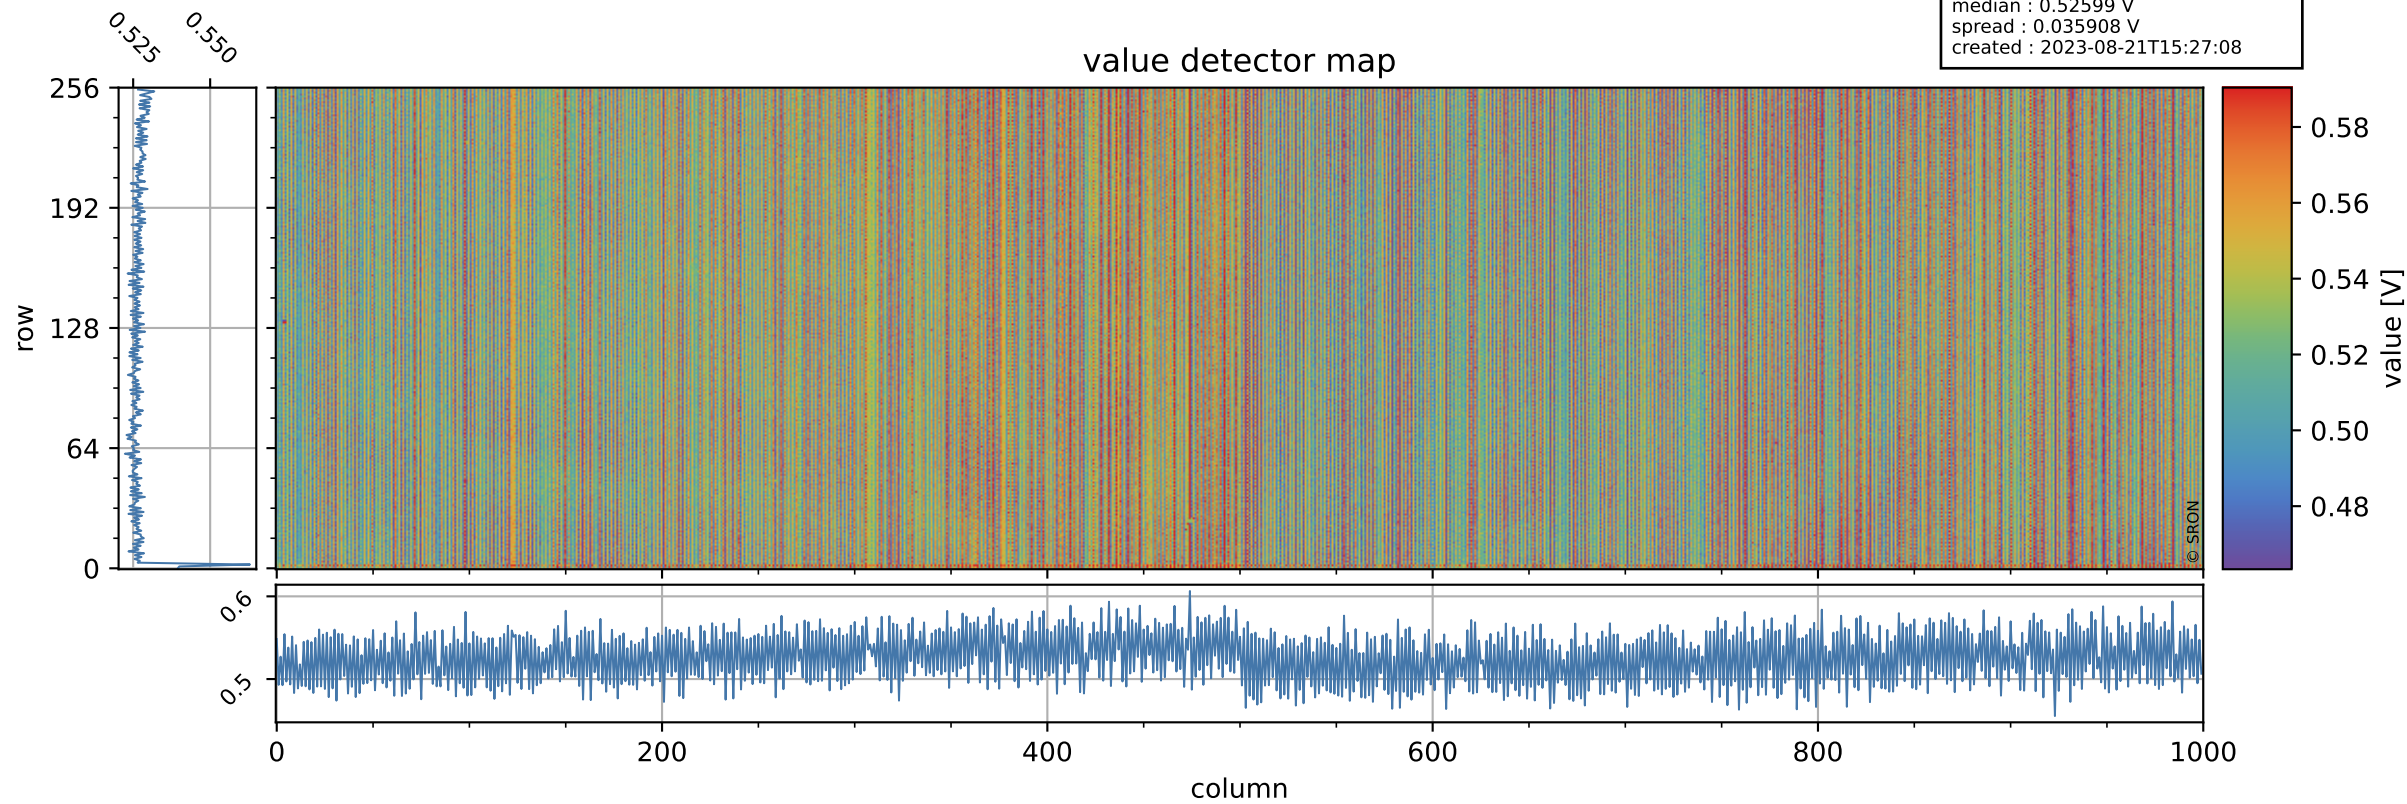

Tropomi SWIR offset (official)

orbits : 18 in [27307, 27352]
coverage : 2023-01-20 / 2023-01-23
median : 0.52599 V
spread : 0.035908 V
created : 2023-08-21T15:27:08

value detector map

Tropomi SWIR offset (official)

orbits : 18 in [27307, 27352]
coverage : 2023-01-20 / 2023-01-23
median : 28.724 μV
spread : 14.535 μV
created : 2023-08-21T15:27:08

Tropomi SWIR offset (official)

orbits : 18 in [27307, 27352]
coverage : 2023-01-20 / 2023-01-23
median : -0.020747 mV
spread : 0.411106 mV
created : 2023-08-21T15:27:09

value compared with SWIR offset CKD

Tropomi SWIR offset (official) ground-tracks of Sentinel-5P

orbits : 18 in [27307, 27352]
coverage : 2023-01-20 / 2023-01-23
created : 2023-08-21T15:27:09

Tropomi SWIR offset (official)

orbits : [2827, 27352]
coverage : 2018-04-30 / 2023-01-23
created : 2023-08-21T15:27:09

trend of detector median & temperatures