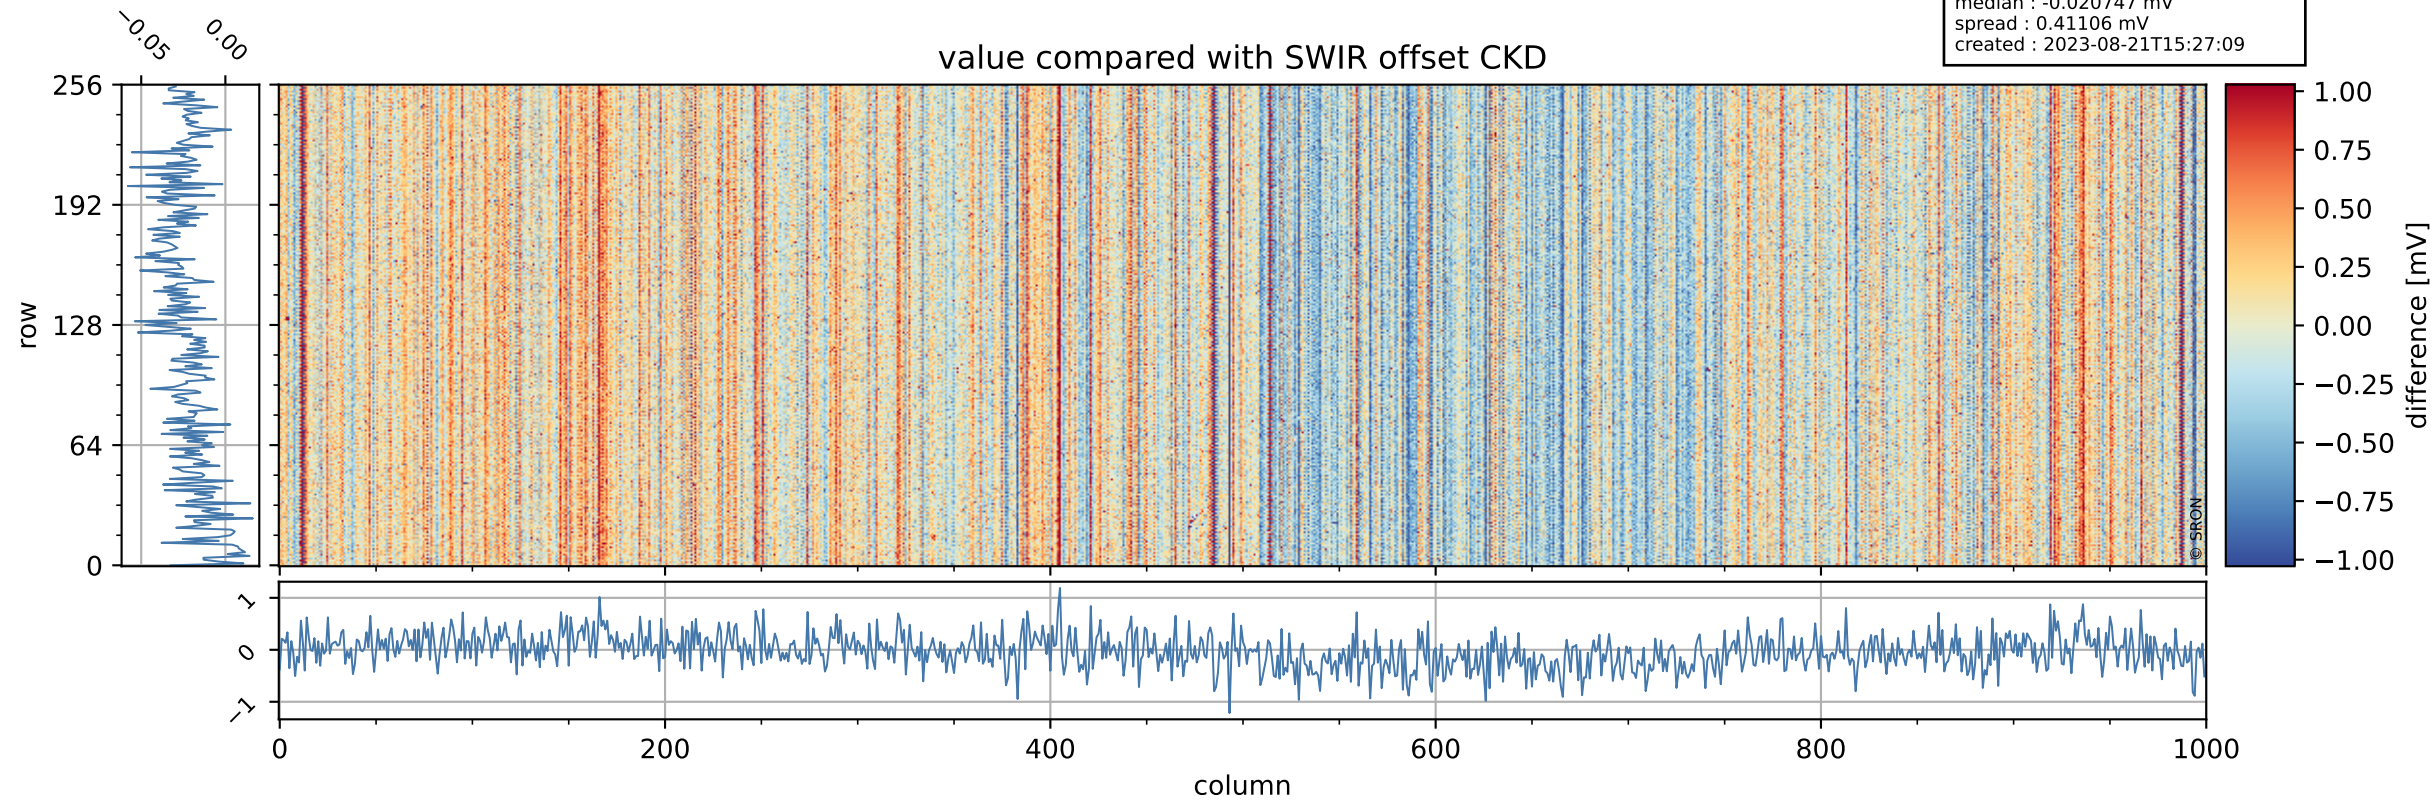

Tropomi SWIR offset (official)

orbits : 18 in [27307, 27352]
coverage : 2023-01-20 / 2023-01-23
median : 0.52599 V
spread : 0.035908 V
created : 2023-08-21T15:27:08

value detector map

Tropomi SWIR offset (official)

orbits : 18 in [27307, 27352]
coverage : 2023-01-20 / 2023-01-23
median : 28.724 μV
spread : 14.535 μV
created : 2023-08-21T15:27:08

Tropomi SWIR offset (official)

orbits : 18 in [27307, 27352]
coverage : 2023-01-20 / 2023-01-23
median : -0.020747 mV
spread : 0.411106 mV
created : 2023-08-21T15:27:09

value compared with SWIR offset CKD

Tropomi SWIR offset (official) ground-tracks of Sentinel-5P

orbits : 18 in [27307, 27352]
coverage : 2023-01-20 / 2023-01-23
created : 2023-08-21T15:27:09

Tropomi SWIR offset (official)

orbits : [2827, 27352]
coverage : 2018-04-30 / 2023-01-23
created : 2023-08-21T15:27:09

trend of detector median & temperatures