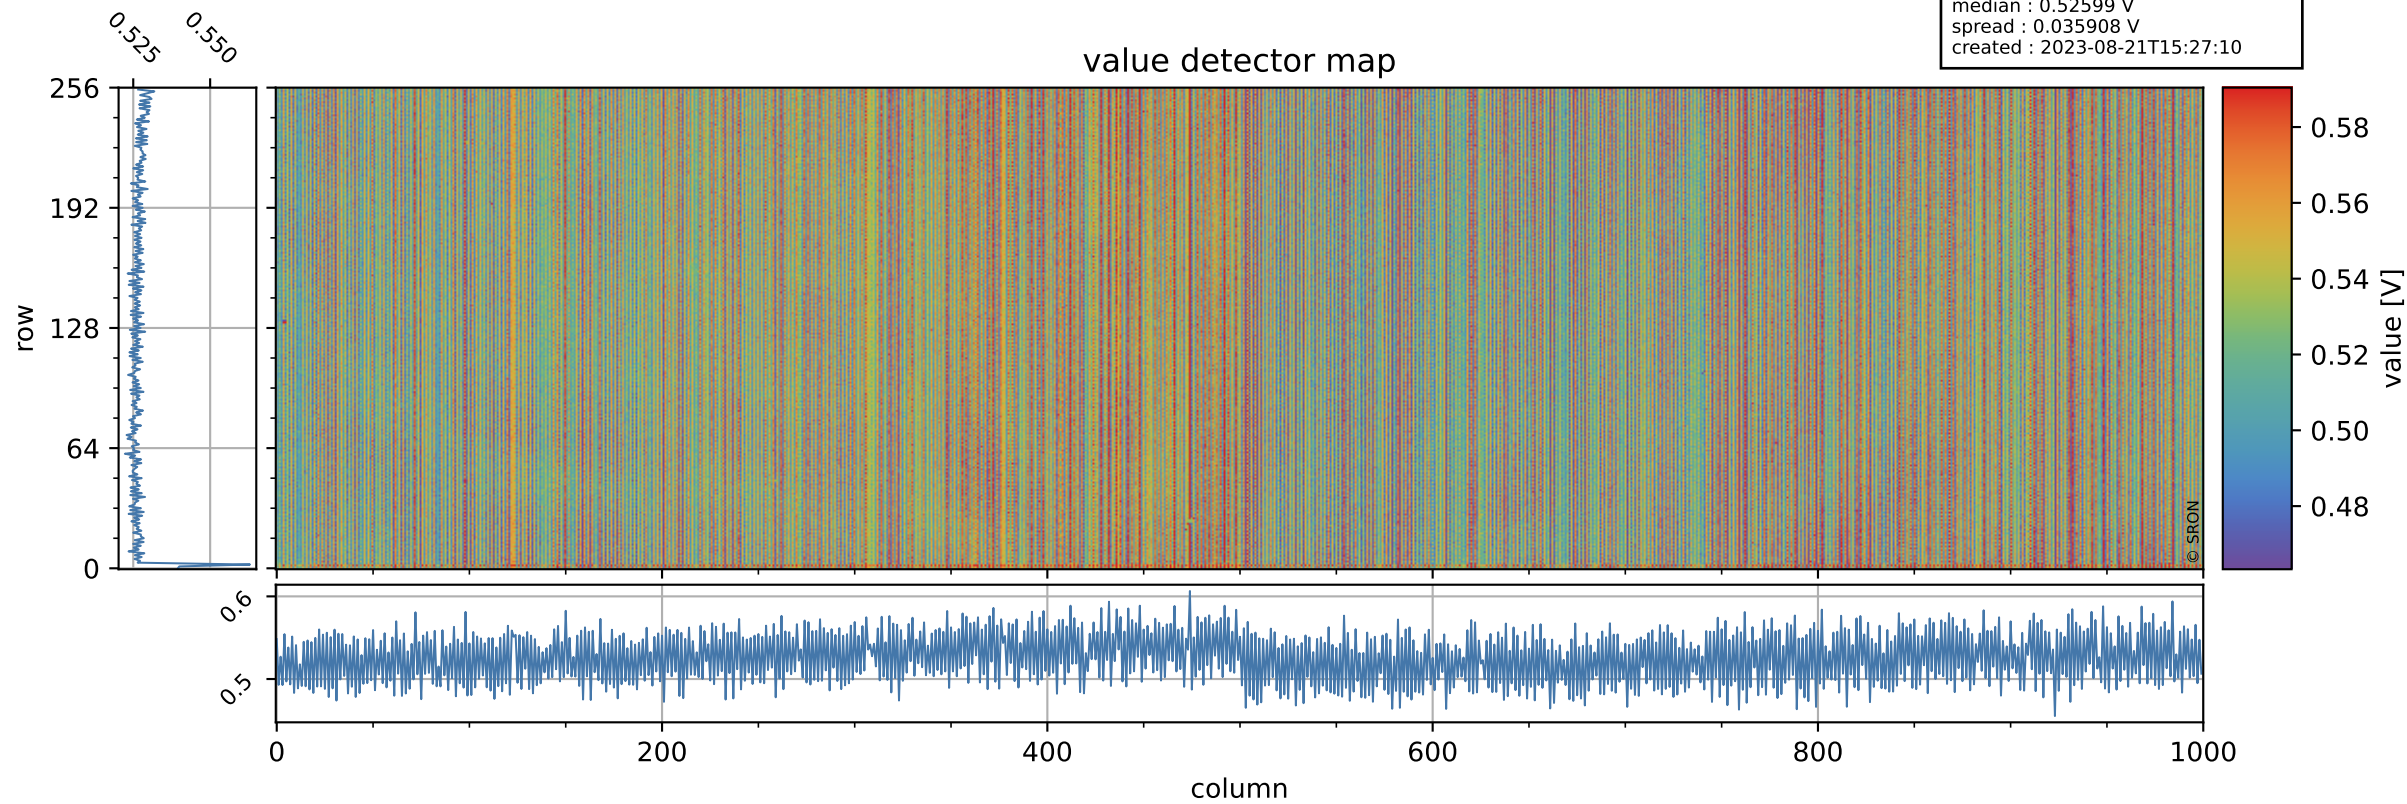

# Tropomi SWIR offset (official)

orbits : 19 in [27322, 27367]  
coverage : 2023-01-21 / 2023-01-24  
median : 0.52599 V  
spread : 0.035908 V  
created : 2023-08-21T15:27:10

## value detector map

# Tropomi SWIR offset (official)

orbits : 19 in [27322, 27367]  
coverage : 2023-01-21 / 2023-01-24  
median : 28.591  $\mu\text{V}$   
spread : 14.505  $\mu\text{V}$   
created : 2023-08-21T15:27:11

# Tropomi SWIR offset (official) ground-tracks of Sentinel-5P

orbits : 19 in [27322, 27367]  
coverage : 2023-01-21 / 2023-01-24  
created : 2023-08-21T15:27:11