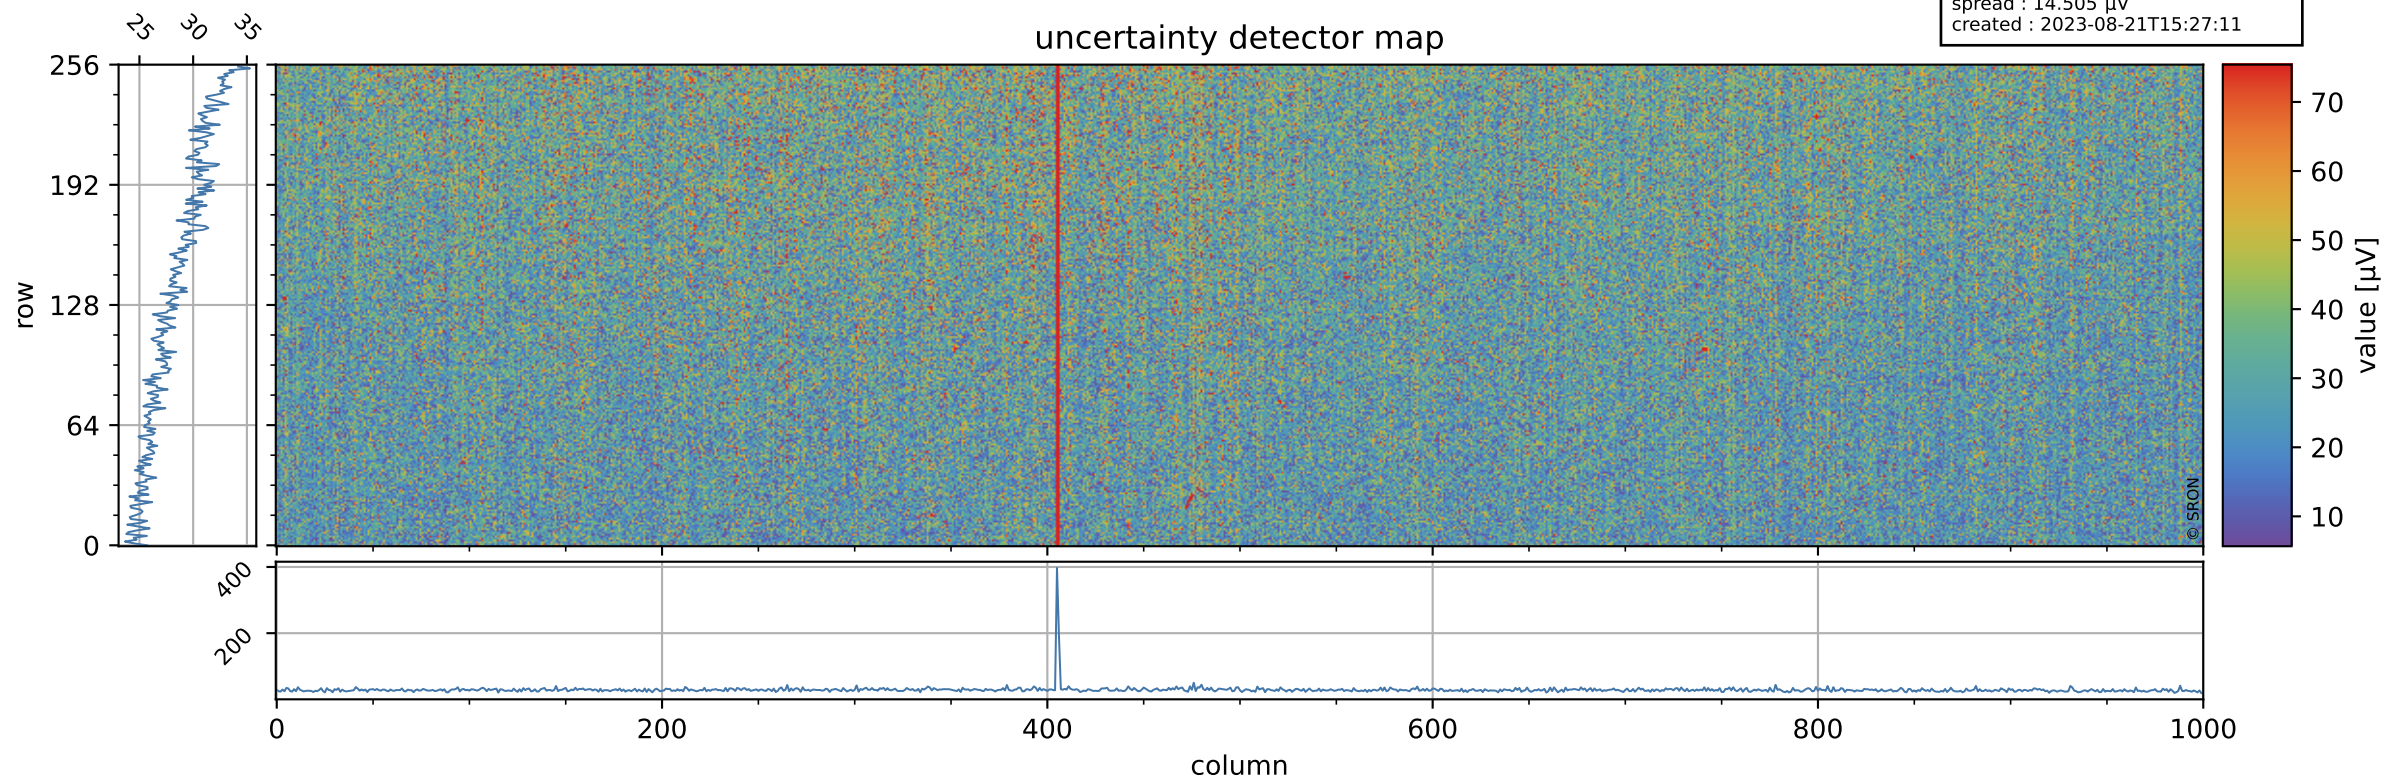

# Tropomi SWIR offset (official)

orbits : 19 in [27322, 27367]  
coverage : 2023-01-21 / 2023-01-24  
median : 0.52599 V  
spread : 0.035908 V  
created : 2023-08-21T15:27:10

## value detector map

# Tropomi SWIR offset (official)

orbits : 19 in [27322, 27367]  
coverage : 2023-01-21 / 2023-01-24  
median : 28.591  $\mu\text{V}$   
spread : 14.505  $\mu\text{V}$   
created : 2023-08-21T15:27:11

# Tropomi SWIR offset (official) ground-tracks of Sentinel-5P

orbits : 19 in [27322, 27367]  
coverage : 2023-01-21 / 2023-01-24  
created : 2023-08-21T15:27:11