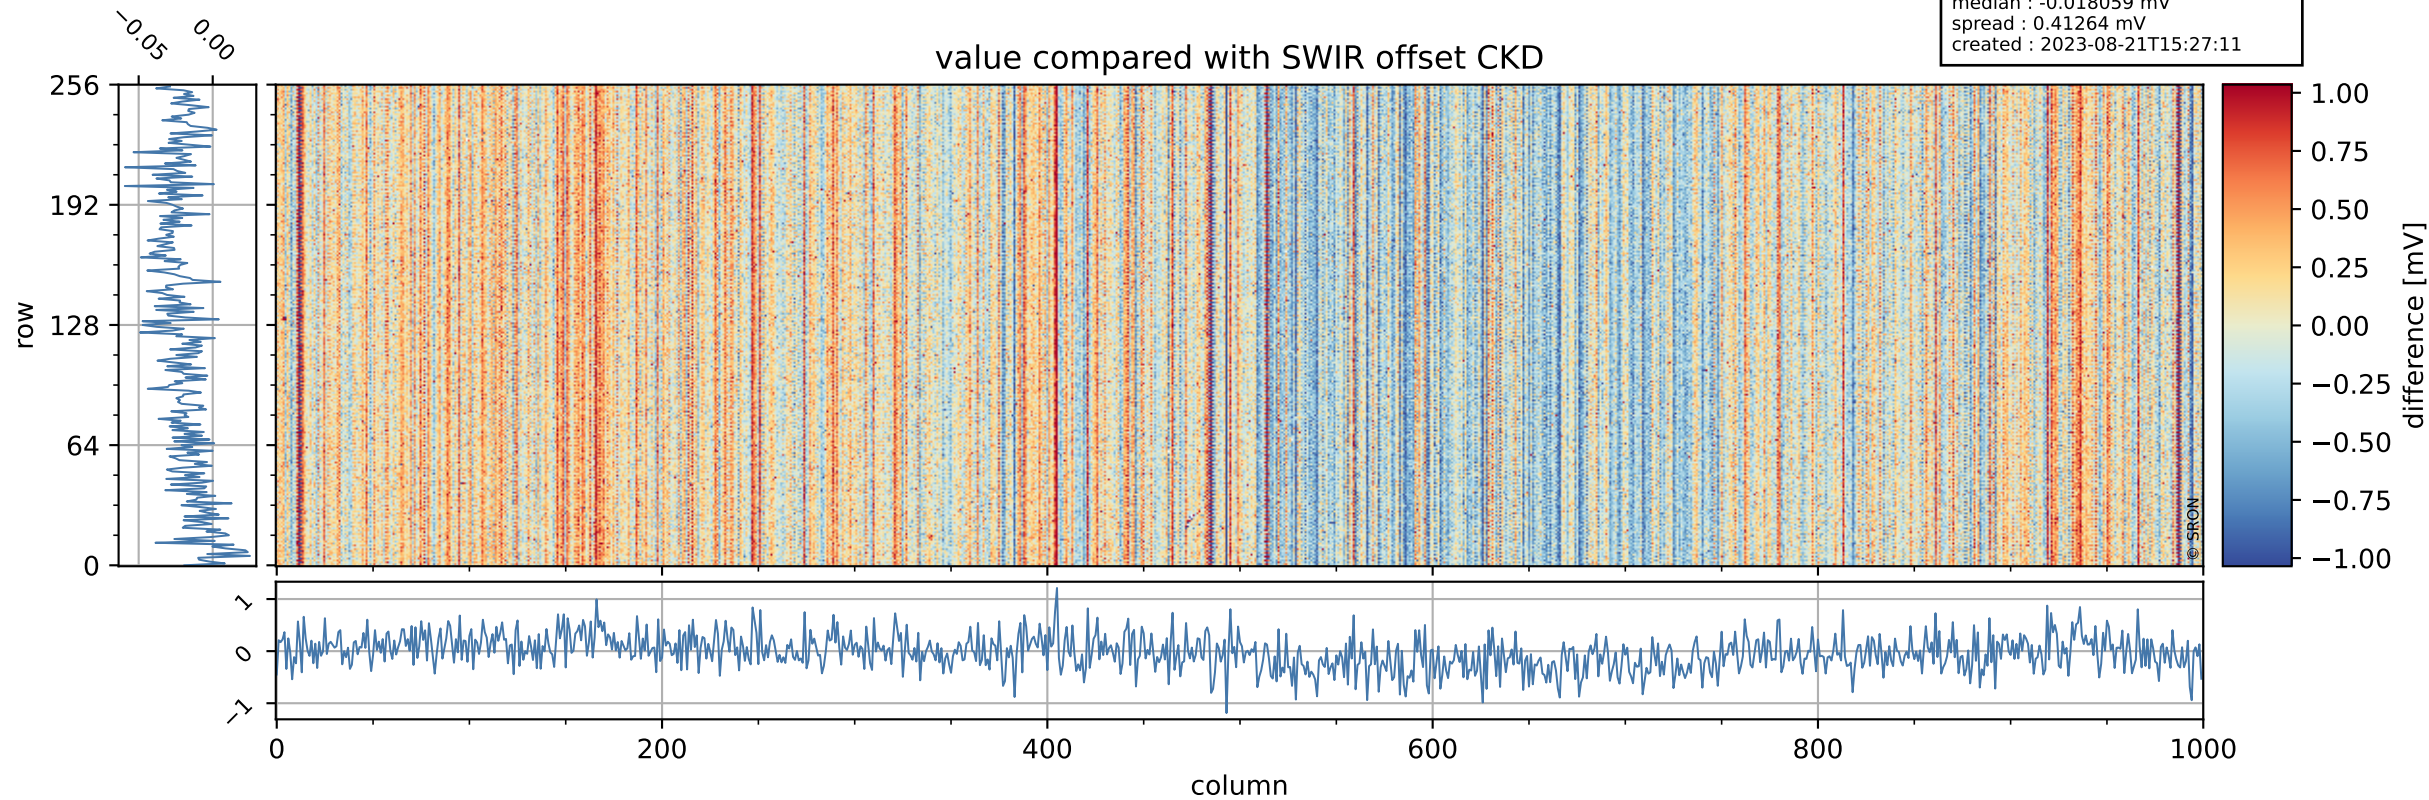

## value detector map

# Tropomi SWIR offset (official)

orbits : 19 in [27322, 27367]  
coverage : 2023-01-21 / 2023-01-24  
median : 28.591  $\mu\text{V}$   
spread : 14.505  $\mu\text{V}$   
created : 2023-08-21T15:27:11

# Tropomi SWIR offset (official)

orbits : 19 in [27322, 27367]  
coverage : 2023-01-21 / 2023-01-24  
median : -0.018059 mV  
spread : 0.41264 mV  
created : 2023-08-21T15:27:11

value compared with SWIR offset CKD

# Tropomi SWIR offset (official) ground-tracks of Sentinel-5P

orbits : 19 in [27322, 27367]  
coverage : 2023-01-21 / 2023-01-24  
created : 2023-08-21T15:27:11