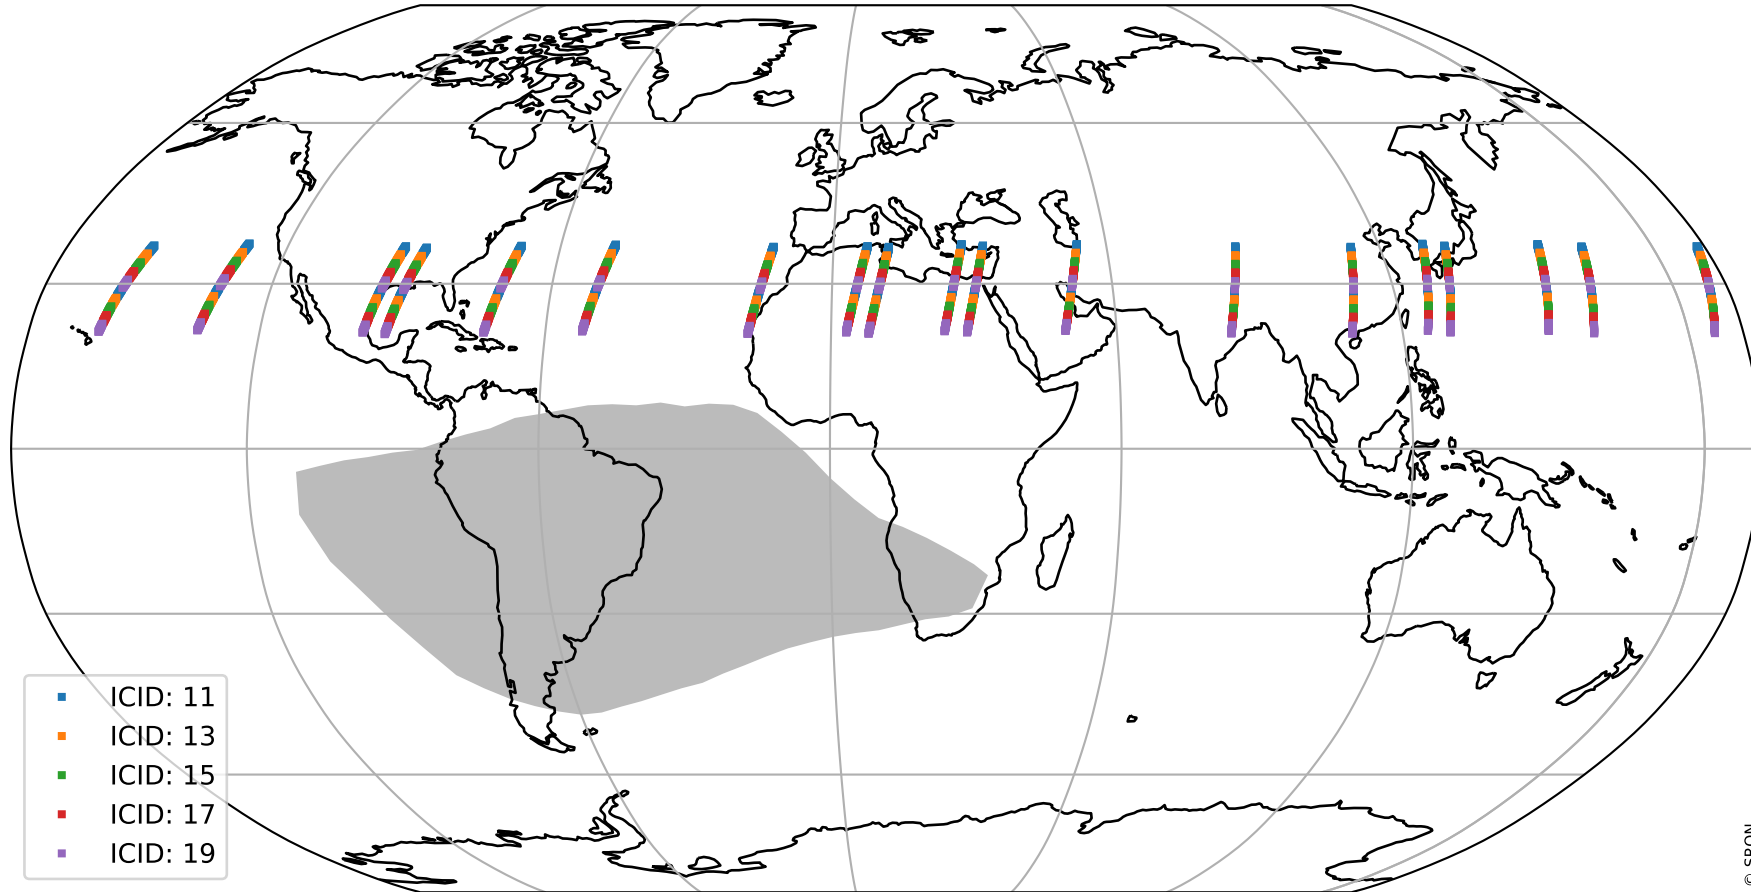

# Tropomi SWIR offset (official)

orbits : 19 in [27322, 27367]  
coverage : 2023-01-21 / 2023-01-24  
median : 28.591  $\mu\text{V}$   
spread : 14.505  $\mu\text{V}$   
created : 2023-08-21T15:27:11

# Tropomi SWIR offset (official)

orbits : 19 in [27322, 27367]  
coverage : 2023-01-21 / 2023-01-24  
median : -0.018059 mV  
spread : 0.41264 mV  
created : 2023-08-21T15:27:11

value compared with SWIR offset CKD

# Tropomi SWIR offset (official) ground-tracks of Sentinel-5P

orbits : 19 in [27322, 27367]  
coverage : 2023-01-21 / 2023-01-24  
created : 2023-08-21T15:27:11

# Tropomi SWIR offset (official)

orbits : [2827, 27367]  
coverage : 2018-04-30 / 2023-01-24  
created : 2023-08-21T15:27:12