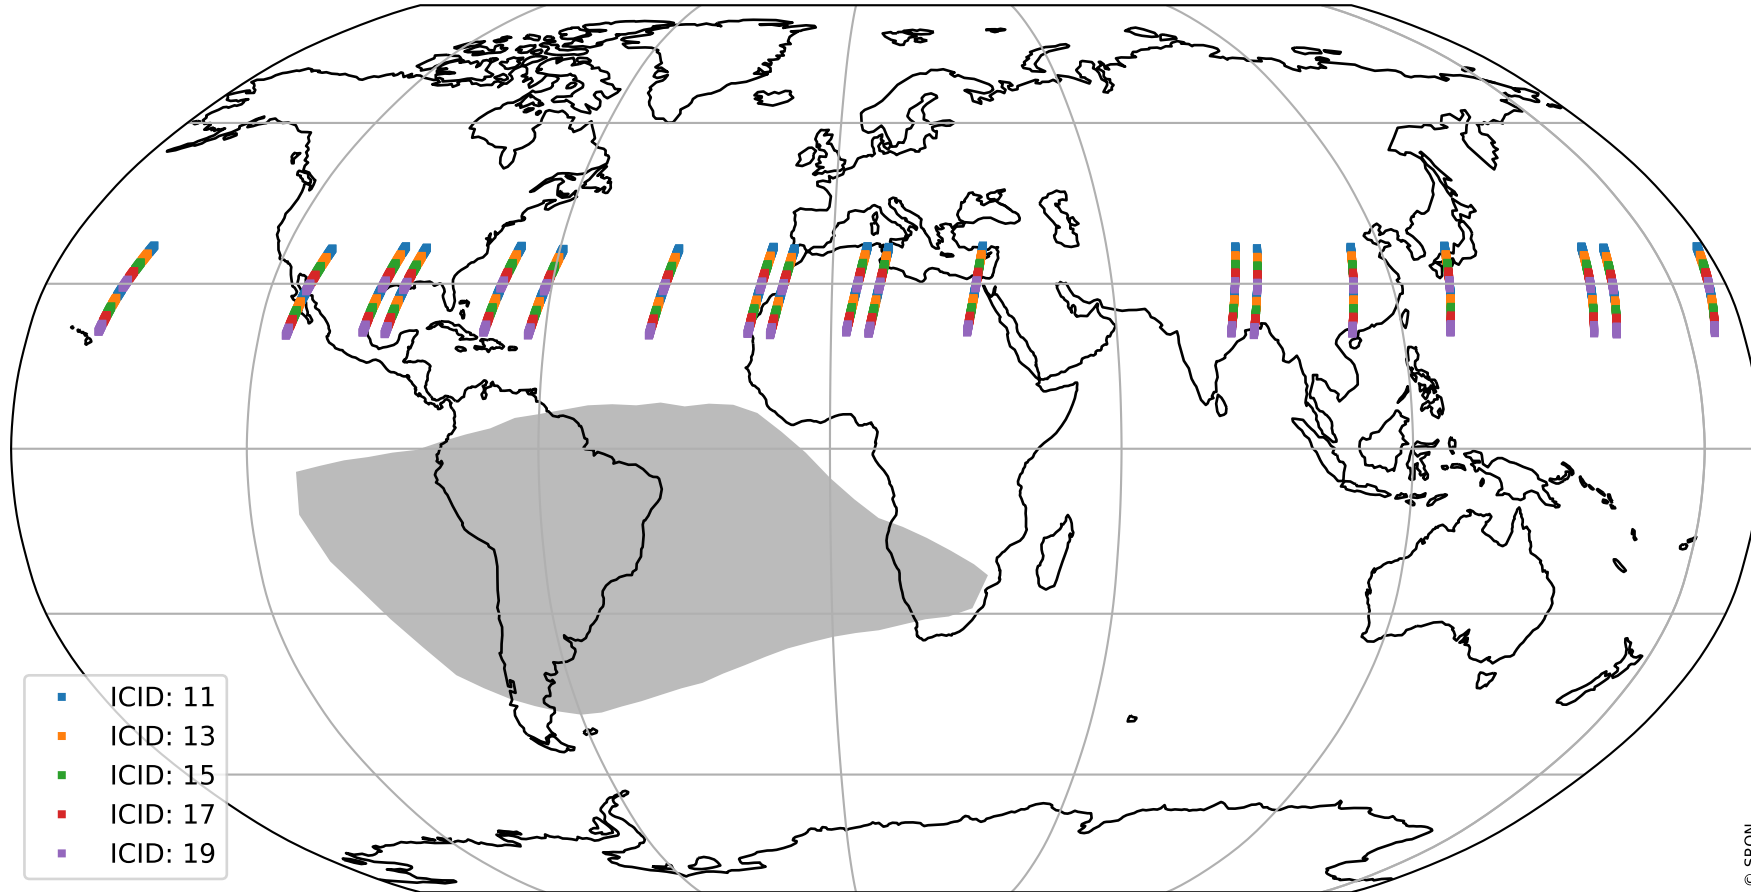

Tropomi SWIR offset (official)

orbits : 19 in [27337, 27382]
coverage : 2023-01-22 / 2023-01-25
median : 0.52599 V
spread : 0.03591 V
created : 2023-08-21T15:27:13

value detector map

Tropomi SWIR offset (official)

orbits : 19 in [27337, 27382]
coverage : 2023-01-22 / 2023-01-25
median : 28.504 μV
spread : 14.412 μV
created : 2023-08-21T15:27:13

Tropomi SWIR offset (official)

orbits : 19 in [27337, 27382]
coverage : 2023-01-22 / 2023-01-25
median : -0.018554 mV
spread : 0.41464 mV
created : 2023-08-21T15:27:13

value compared with SWIR offset CKD

Tropomi SWIR offset (official) ground-tracks of Sentinel-5P

orbits : 19 in [27337, 27382]
coverage : 2023-01-22 / 2023-01-25
created : 2023-08-21T15:27:14

Tropomi SWIR offset (official)

orbits : [2827, 27382]
coverage : 2018-04-30 / 2023-01-25
created : 2023-08-21T15:27:14

trend of detector median & temperatures