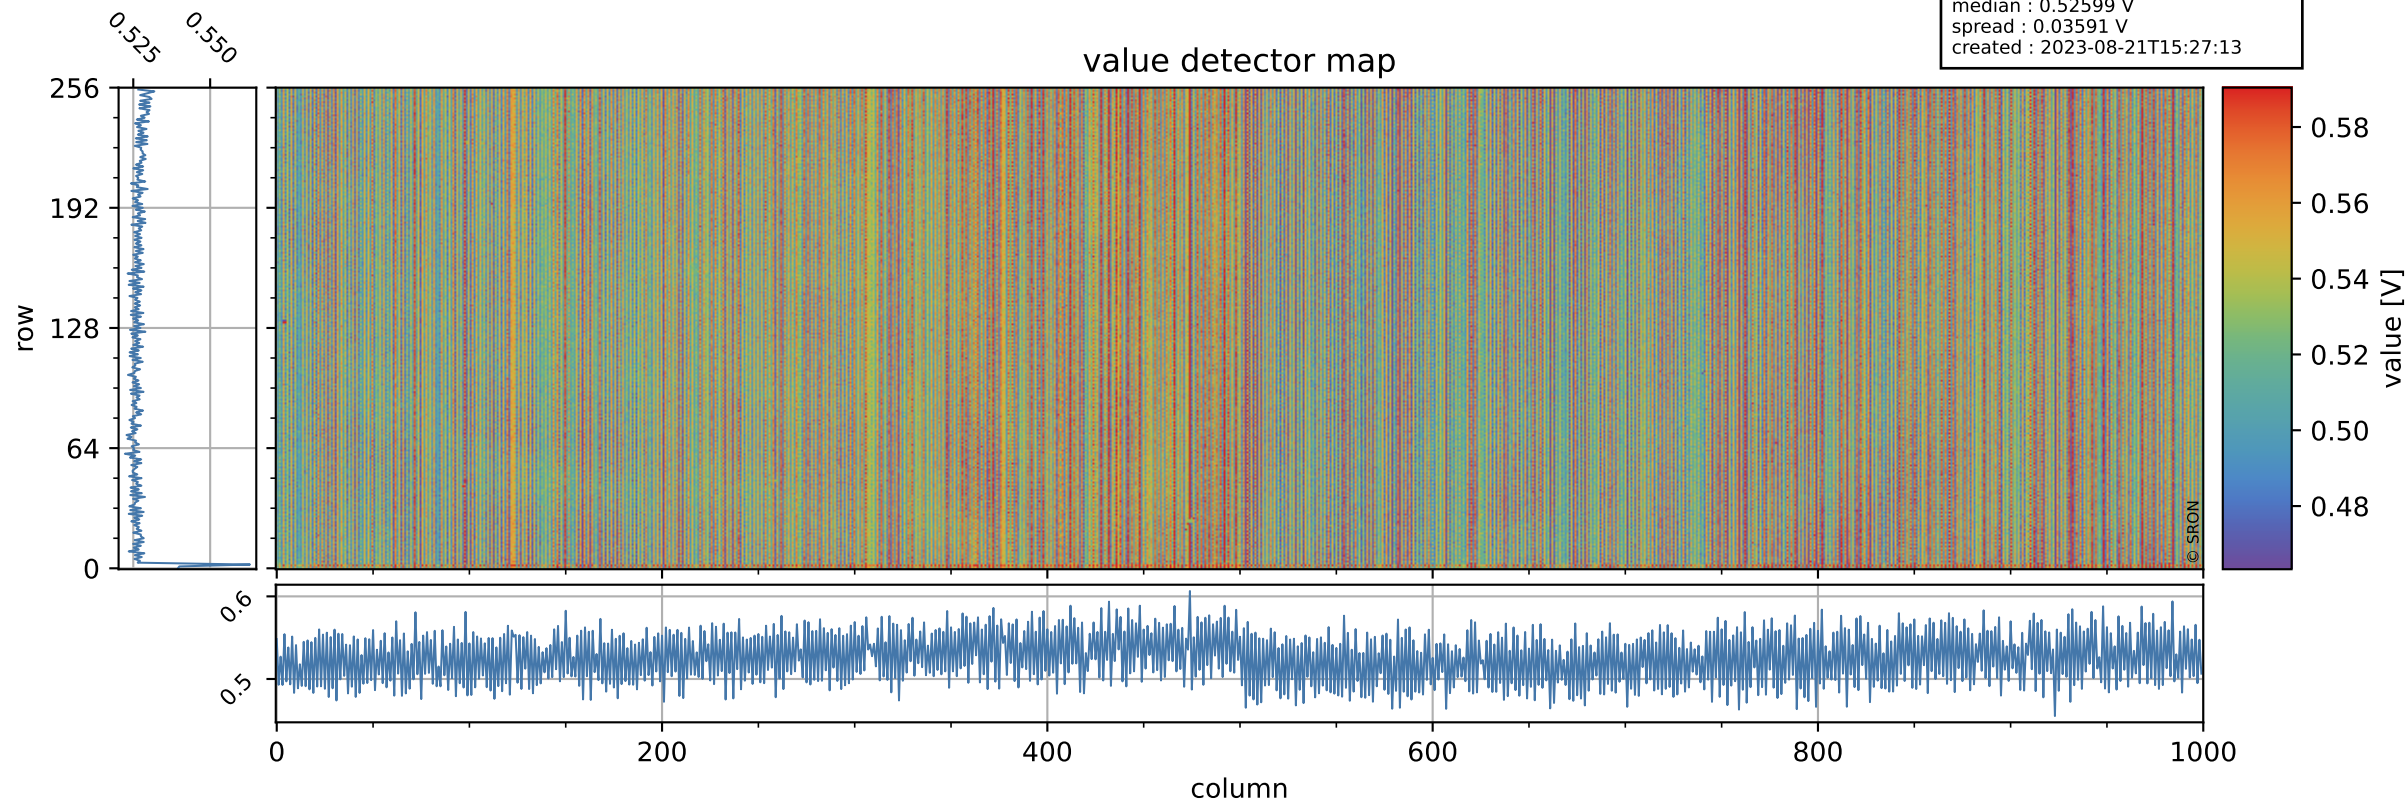

Tropomi SWIR offset (official)

orbits : 19 in [27337, 27382]
coverage : 2023-01-22 / 2023-01-25
median : 0.52599 V
spread : 0.03591 V
created : 2023-08-21T15:27:13

value detector map

Tropomi SWIR offset (official)

orbits : 19 in [27337, 27382]
coverage : 2023-01-22 / 2023-01-25
median : 28.504 μV
spread : 14.412 μV
created : 2023-08-21T15:27:13

Tropomi SWIR offset (official)

orbits : 19 in [27337, 27382]
coverage : 2023-01-22 / 2023-01-25
median : -0.018554 mV
spread : 0.41464 mV
created : 2023-08-21T15:27:13

value compared with SWIR offset CKD

Tropomi SWIR offset (official) ground-tracks of Sentinel-5P

orbits : 19 in [27337, 27382]
coverage : 2023-01-22 / 2023-01-25
created : 2023-08-21T15:27:14

Tropomi SWIR offset (official)

orbits : [2827, 27382]
coverage : 2018-04-30 / 2023-01-25
created : 2023-08-21T15:27:14

trend of detector median & temperatures