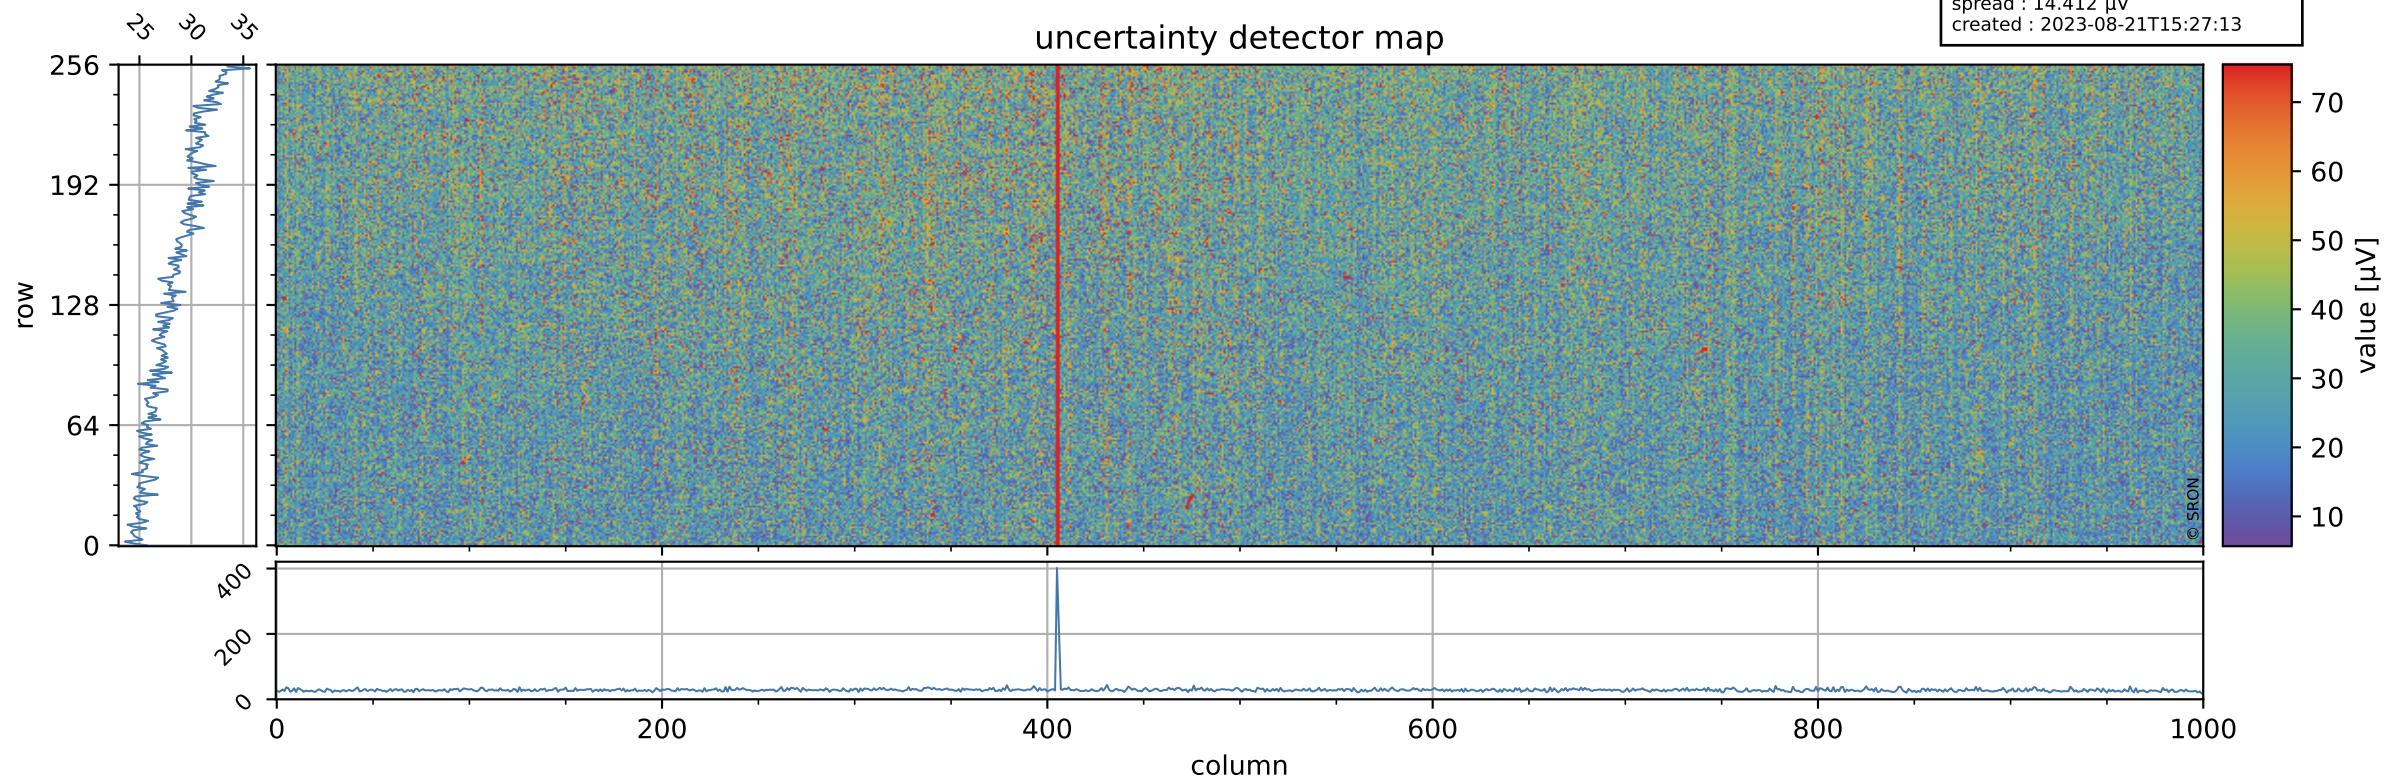

Tropomi SWIR offset (official)

orbits : 19 in [27337, 27382]
coverage : 2023-01-22 / 2023-01-25
median : 0.52599 V
spread : 0.03591 V
created : 2023-08-21T15:27:13

value detector map

Tropomi SWIR offset (official)

orbits : 19 in [27337, 27382]
coverage : 2023-01-22 / 2023-01-25
median : 28.504 μV
spread : 14.412 μV
created : 2023-08-21T15:27:13

Tropomi SWIR offset (official)

orbits : 19 in [27337, 27382]
coverage : 2023-01-22 / 2023-01-25
median : -0.018554 mV
spread : 0.41464 mV
created : 2023-08-21T15:27:13

value compared with SWIR offset CKD

Tropomi SWIR offset (official) ground-tracks of Sentinel-5P

orbits : 19 in [27337, 27382]
coverage : 2023-01-22 / 2023-01-25
created : 2023-08-21T15:27:14

Tropomi SWIR offset (official)

orbits : [2827, 27382]
coverage : 2018-04-30 / 2023-01-25
created : 2023-08-21T15:27:14

trend of detector median & temperatures