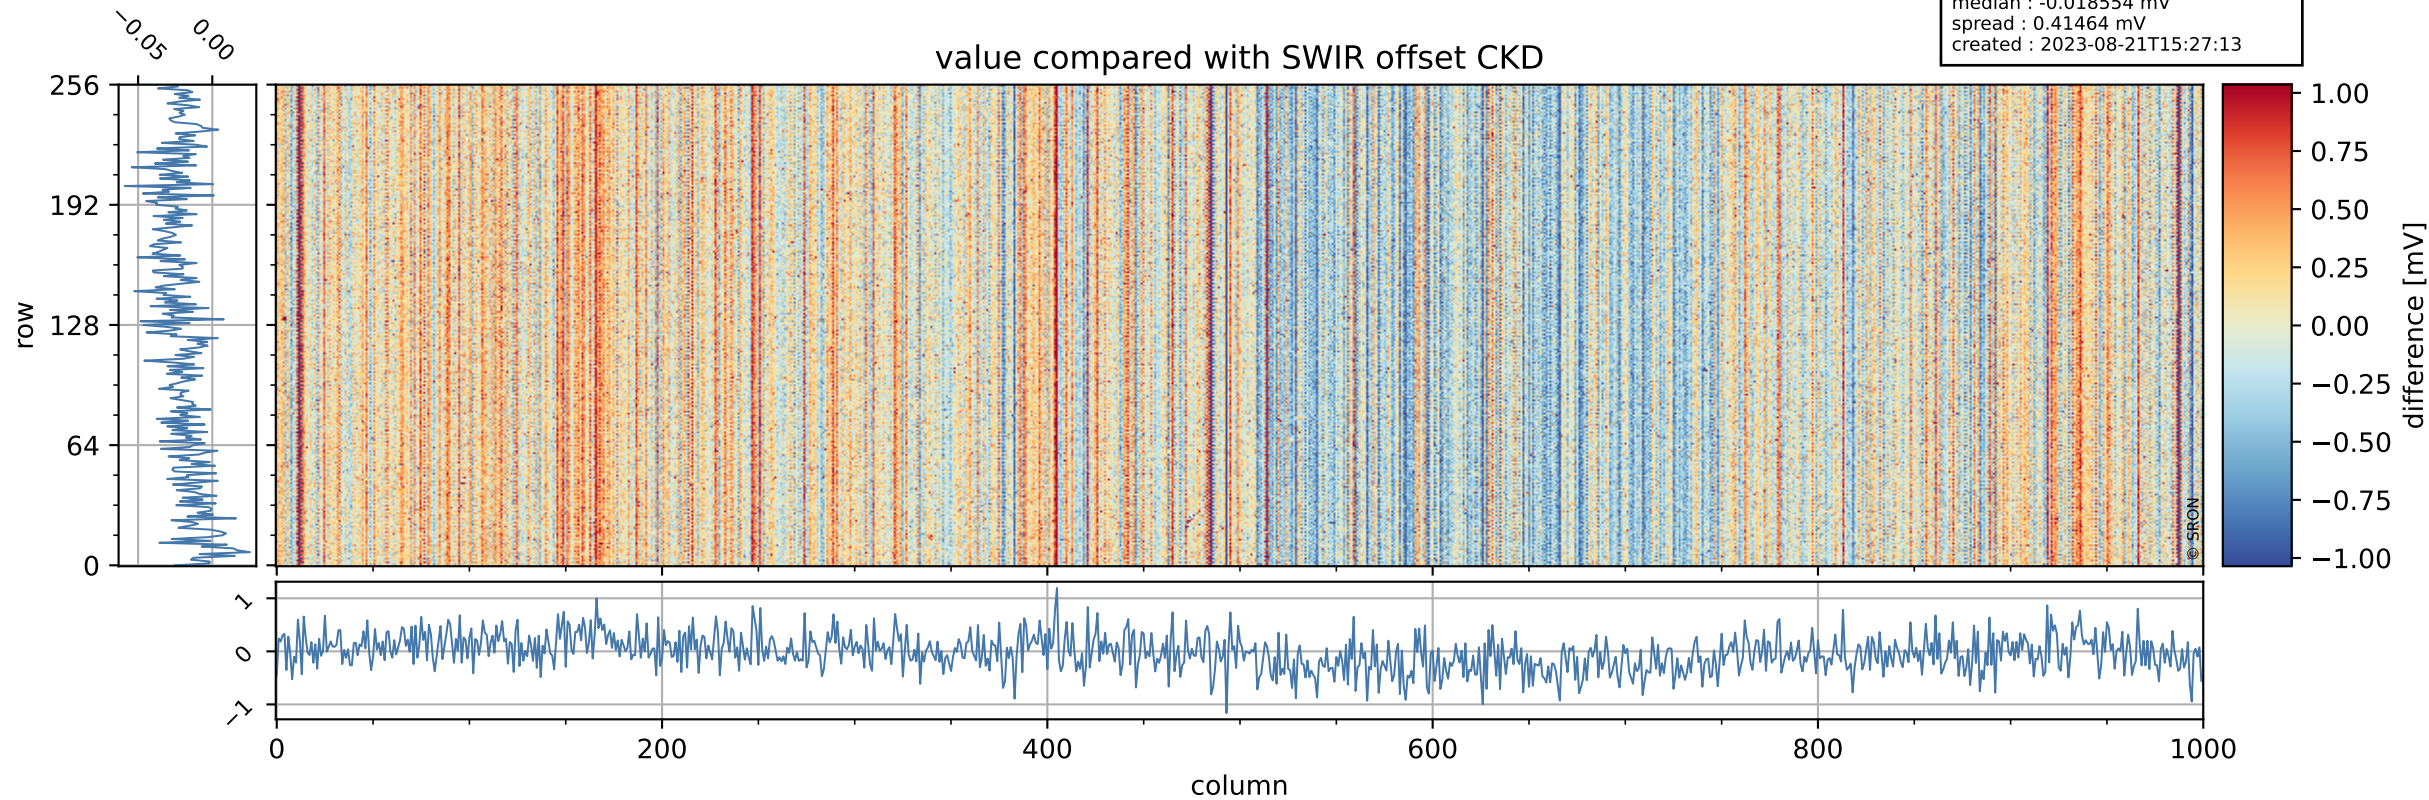

Tropomi SWIR offset (official)

orbits : 19 in [27337, 27382]
coverage : 2023-01-22 / 2023-01-25
median : 0.52599 V
spread : 0.03591 V
created : 2023-08-21T15:27:13

value detector map

Tropomi SWIR offset (official)

orbits : 19 in [27337, 27382]
coverage : 2023-01-22 / 2023-01-25
median : 28.504 μV
spread : 14.412 μV
created : 2023-08-21T15:27:13

Tropomi SWIR offset (official)

orbits : 19 in [27337, 27382]
coverage : 2023-01-22 / 2023-01-25
median : -0.018554 mV
spread : 0.41464 mV
created : 2023-08-21T15:27:13

value compared with SWIR offset CKD

Tropomi SWIR offset (official) ground-tracks of Sentinel-5P

orbits : 19 in [27337, 27382]
coverage : 2023-01-22 / 2023-01-25
created : 2023-08-21T15:27:14

Tropomi SWIR offset (official)

orbits : [2827, 27382]
coverage : 2018-04-30 / 2023-01-25
created : 2023-08-21T15:27:14

trend of detector median & temperatures