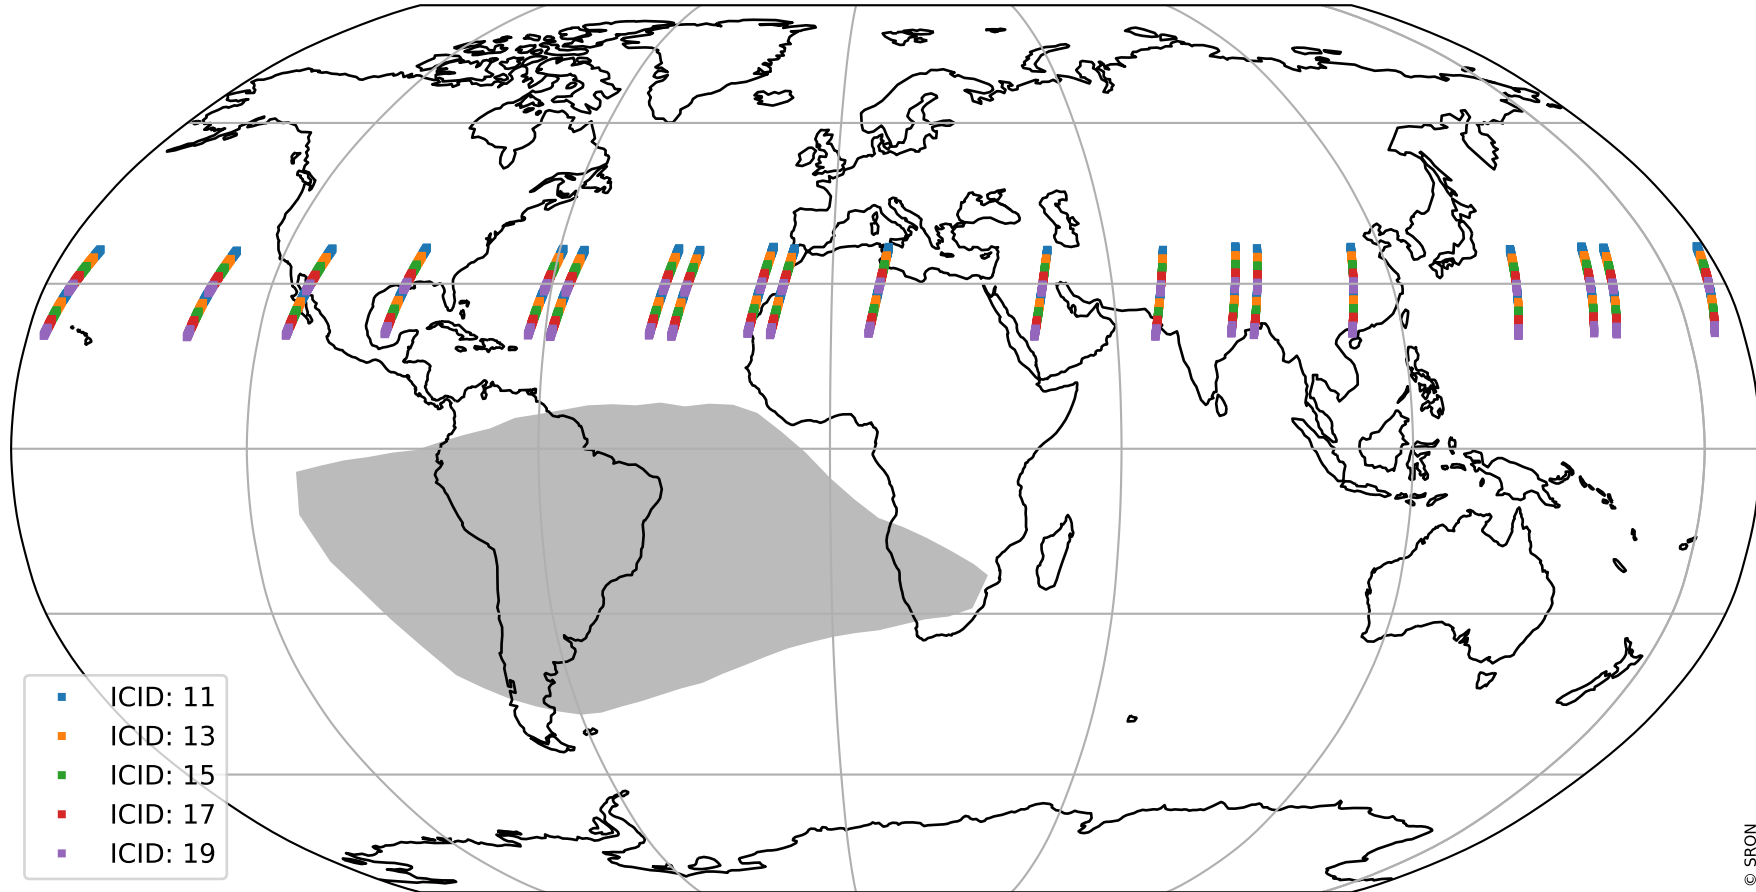

Tropomi SWIR offset (official)

orbits : 20 in [27352, 27397]
coverage : 2023-01-23 / 2023-01-26
median : 0.52599 V
spread : 0.035913 V
created : 2023-08-21T15:27:15

value detector map

Tropomi SWIR offset (official)

orbits : 20 in [27352, 27397]
coverage : 2023-01-23 / 2023-01-26
median : 28.087 μV
spread : 14.277 μV
created : 2023-08-21T15:27:15

Tropomi SWIR offset (official)

orbits : 20 in [27352, 27397]
coverage : 2023-01-23 / 2023-01-26
median : -0.018874 mV
spread : 0.41403 mV
created : 2023-08-21T15:27:15

value compared with SWIR offset CKD

Tropomi SWIR offset (official) ground-tracks of Sentinel-5P

orbits : 20 in [27352, 27397]
coverage : 2023-01-23 / 2023-01-26
created : 2023-08-21T15:27:16

Tropomi SWIR offset (official)

orbits : [2827, 27397]
coverage : 2018-04-30 / 2023-01-26
created : 2023-08-21T15:27:16

trend of detector median & temperatures