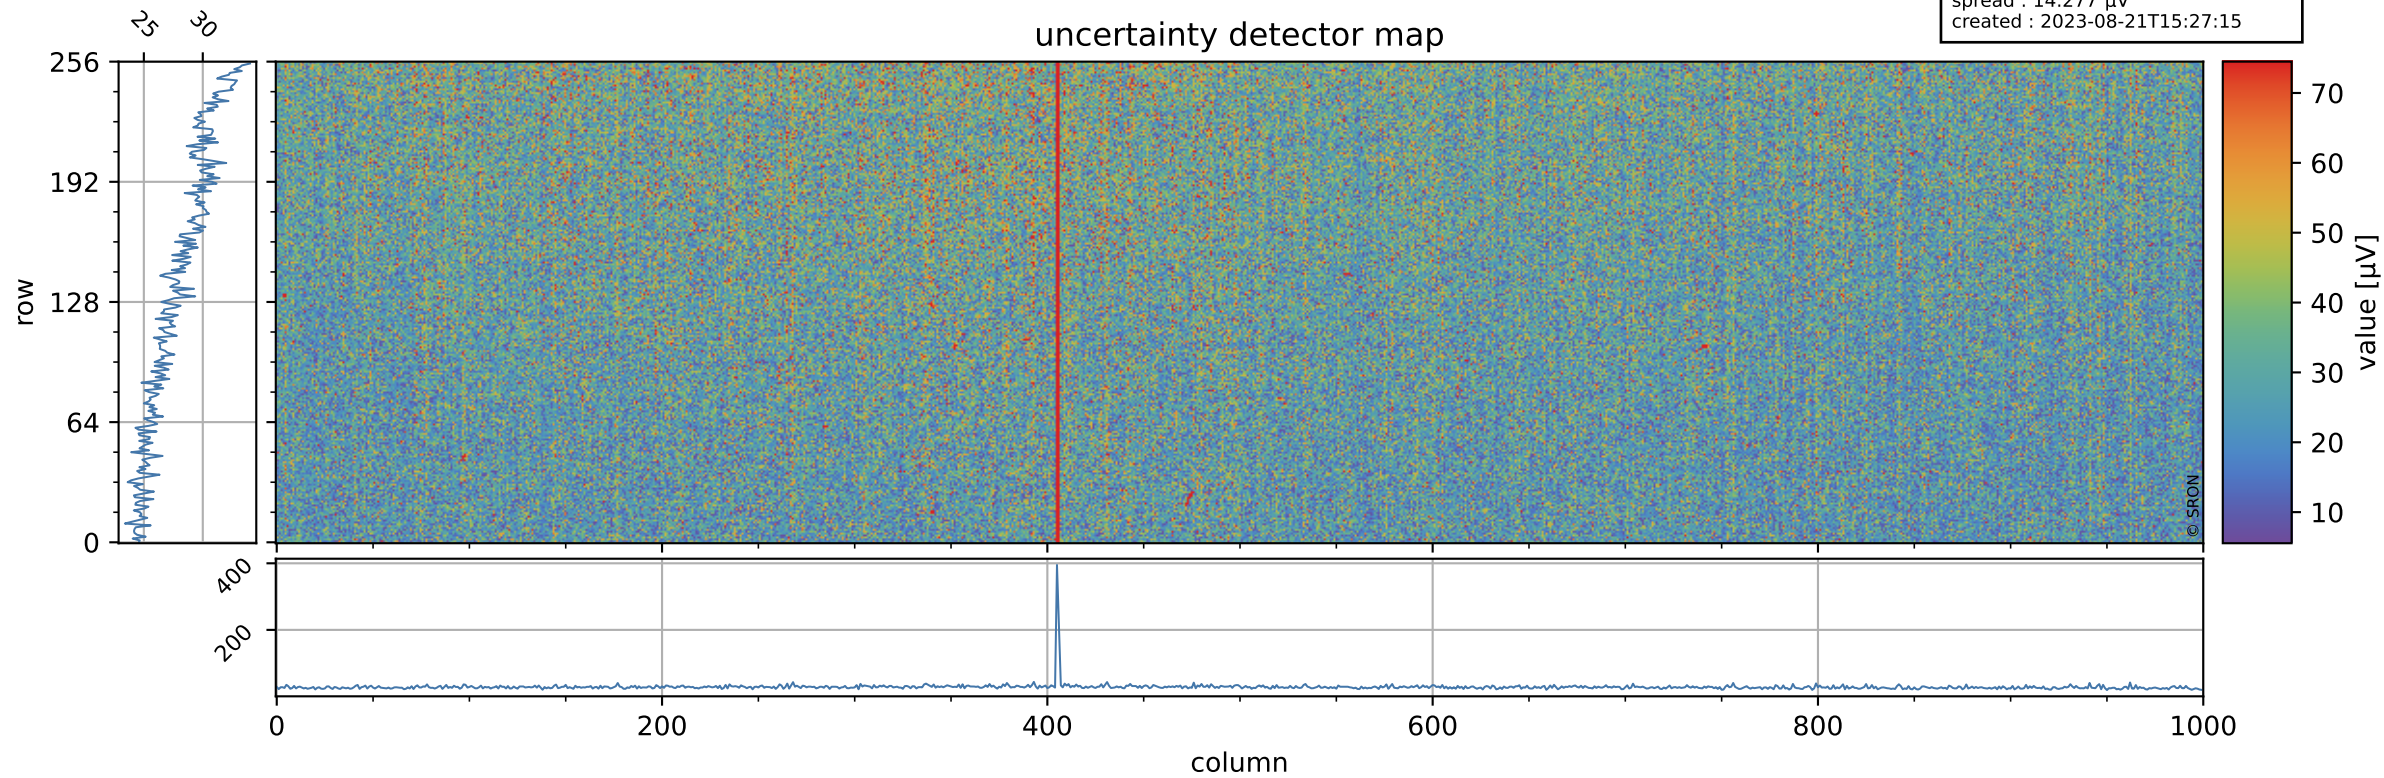

Tropomi SWIR offset (official)

orbits : 20 in [27352, 27397]
coverage : 2023-01-23 / 2023-01-26
median : 0.52599 V
spread : 0.035913 V
created : 2023-08-21T15:27:15

value detector map

Tropomi SWIR offset (official)

orbits : 20 in [27352, 27397]
coverage : 2023-01-23 / 2023-01-26
median : 28.087 μV
spread : 14.277 μV
created : 2023-08-21T15:27:15

Tropomi SWIR offset (official)

orbits : 20 in [27352, 27397]
coverage : 2023-01-23 / 2023-01-26
median : -0.018874 mV
spread : 0.41403 mV
created : 2023-08-21T15:27:15

value compared with SWIR offset CKD

Tropomi SWIR offset (official) ground-tracks of Sentinel-5P

orbits : 20 in [27352, 27397]
coverage : 2023-01-23 / 2023-01-26
created : 2023-08-21T15:27:16

Tropomi SWIR offset (official)

orbits : [2827, 27397]
coverage : 2018-04-30 / 2023-01-26
created : 2023-08-21T15:27:16

trend of detector median & temperatures