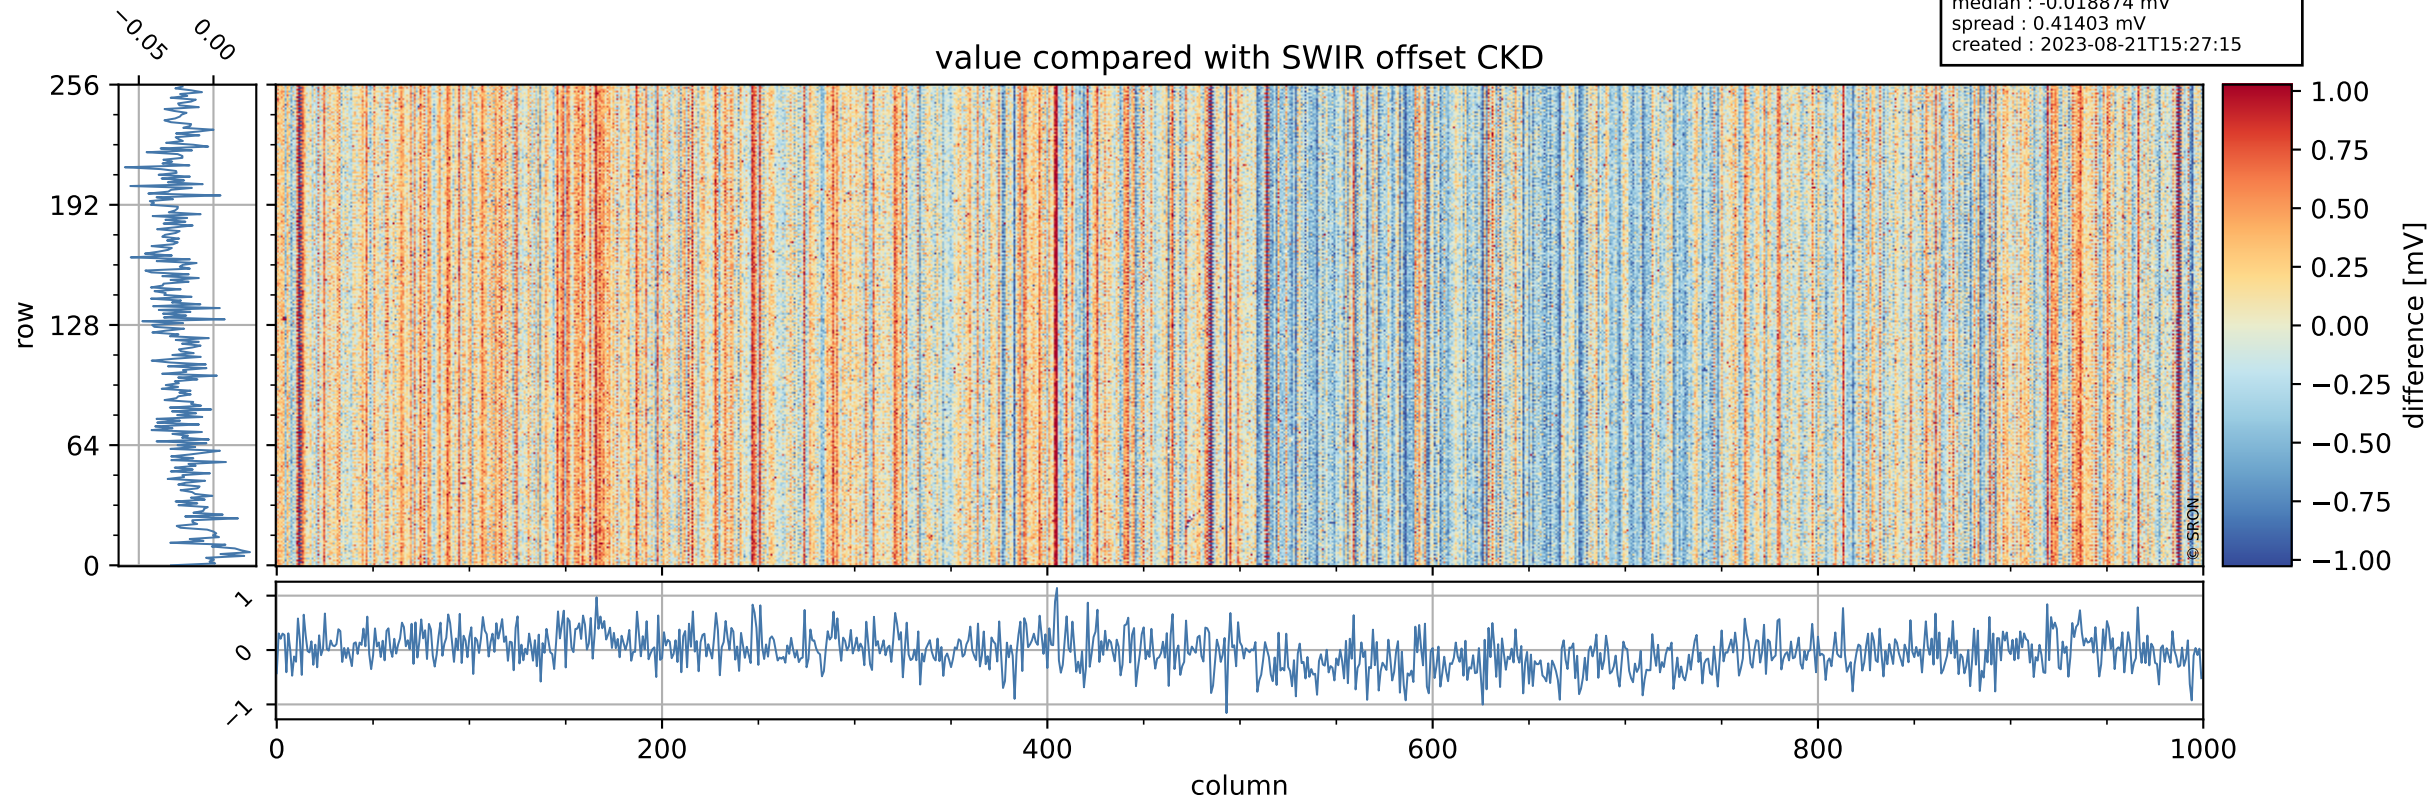

Tropomi SWIR offset (official)

orbits : 20 in [27352, 27397]
coverage : 2023-01-23 / 2023-01-26
median : 0.52599 V
spread : 0.035913 V
created : 2023-08-21T15:27:15

value detector map

Tropomi SWIR offset (official)

orbits : 20 in [27352, 27397]
coverage : 2023-01-23 / 2023-01-26
median : 28.087 μV
spread : 14.277 μV
created : 2023-08-21T15:27:15

Tropomi SWIR offset (official)

orbits : 20 in [27352, 27397]
coverage : 2023-01-23 / 2023-01-26
median : -0.018874 mV
spread : 0.41403 mV
created : 2023-08-21T15:27:15

value compared with SWIR offset CKD

Tropomi SWIR offset (official) ground-tracks of Sentinel-5P

orbits : 20 in [27352, 27397]
coverage : 2023-01-23 / 2023-01-26
created : 2023-08-21T15:27:16

Tropomi SWIR offset (official)

orbits : [2827, 27397]
coverage : 2018-04-30 / 2023-01-26
created : 2023-08-21T15:27:16

trend of detector median & temperatures