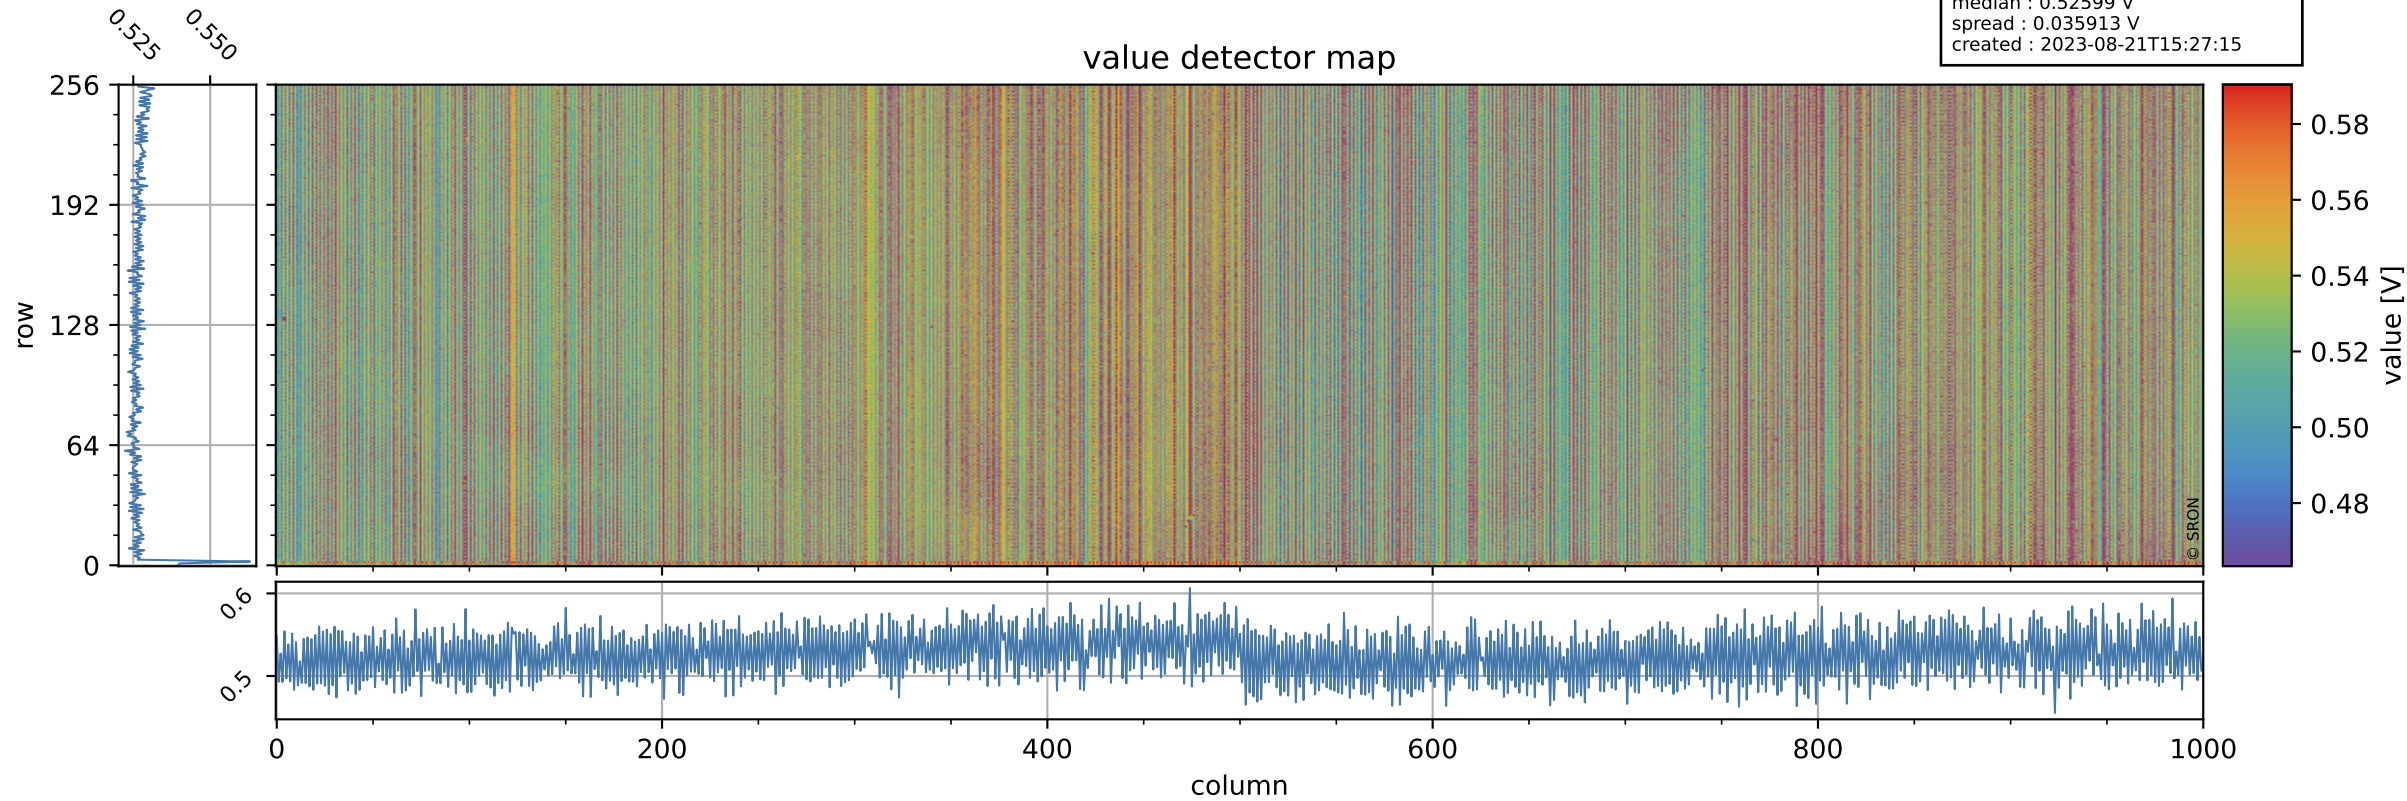

Tropomi SWIR offset (official)

orbits : 20 in [27352, 27397]
coverage : 2023-01-23 / 2023-01-26
median : 0.52599 V
spread : 0.035913 V
created : 2023-08-21T15:27:15

value detector map

Tropomi SWIR offset (official)

orbits : 20 in [27352, 27397]
coverage : 2023-01-23 / 2023-01-26
median : 28.087 μV
spread : 14.277 μV
created : 2023-08-21T15:27:15

Tropomi SWIR offset (official)

orbits : 20 in [27352, 27397]
coverage : 2023-01-23 / 2023-01-26
median : -0.018874 mV
spread : 0.41403 mV
created : 2023-08-21T15:27:15

value compared with SWIR offset CKD

Tropomi SWIR offset (official) ground-tracks of Sentinel-5P

orbits : 20 in [27352, 27397]
coverage : 2023-01-23 / 2023-01-26
created : 2023-08-21T15:27:16

Tropomi SWIR offset (official)

orbits : [2827, 27397]
coverage : 2018-04-30 / 2023-01-26
created : 2023-08-21T15:27:16

trend of detector median & temperatures