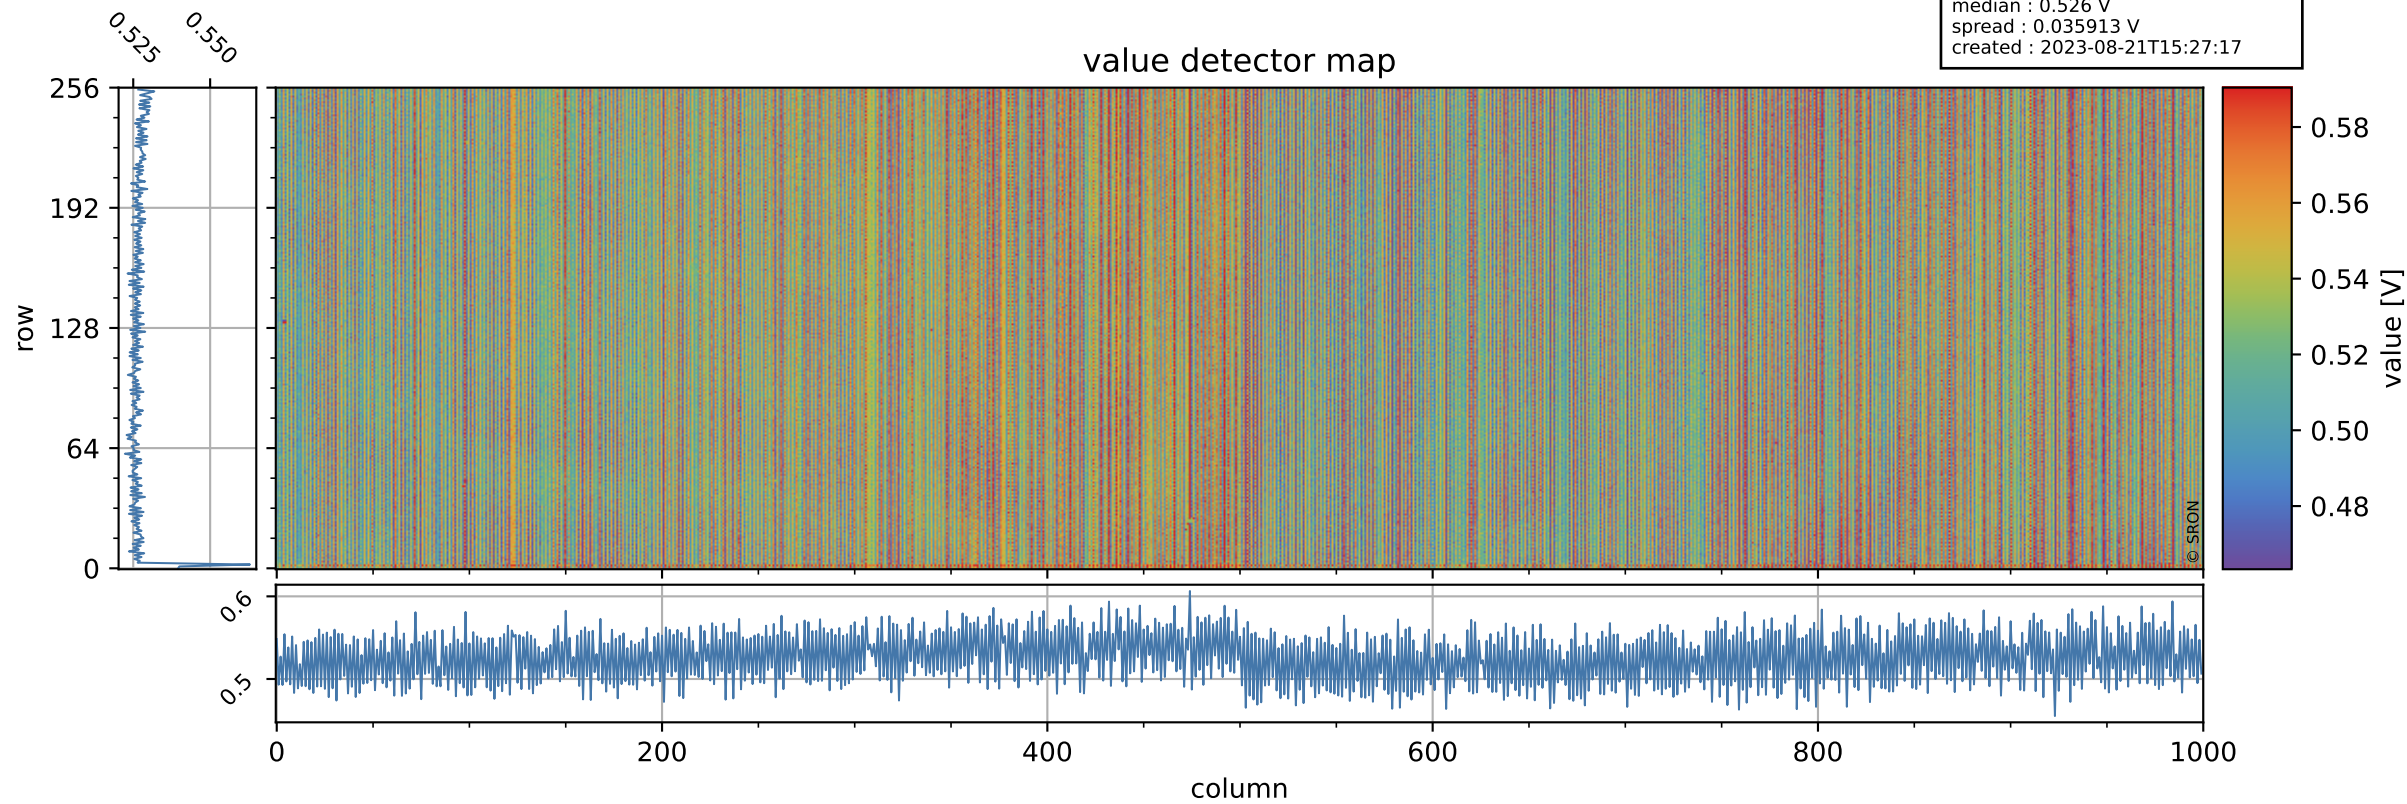

# Tropomi SWIR offset (official)

orbits : 19 in [27367, 27412]  
coverage : 2023-01-24 / 2023-01-27  
median : 0.526 V  
spread : 0.035913 V  
created : 2023-08-21T15:27:17

## value detector map

# Tropomi SWIR offset (official)

orbits : 19 in [27367, 27412]  
coverage : 2023-01-24 / 2023-01-27  
median : 27.751  $\mu\text{V}$   
spread : 14.055  $\mu\text{V}$   
created : 2023-08-21T15:27:17

# Tropomi SWIR offset (official) ground-tracks of Sentinel-5P

orbits : 19 in [27367, 27412]  
coverage : 2023-01-24 / 2023-01-27  
created : 2023-08-21T15:27:18