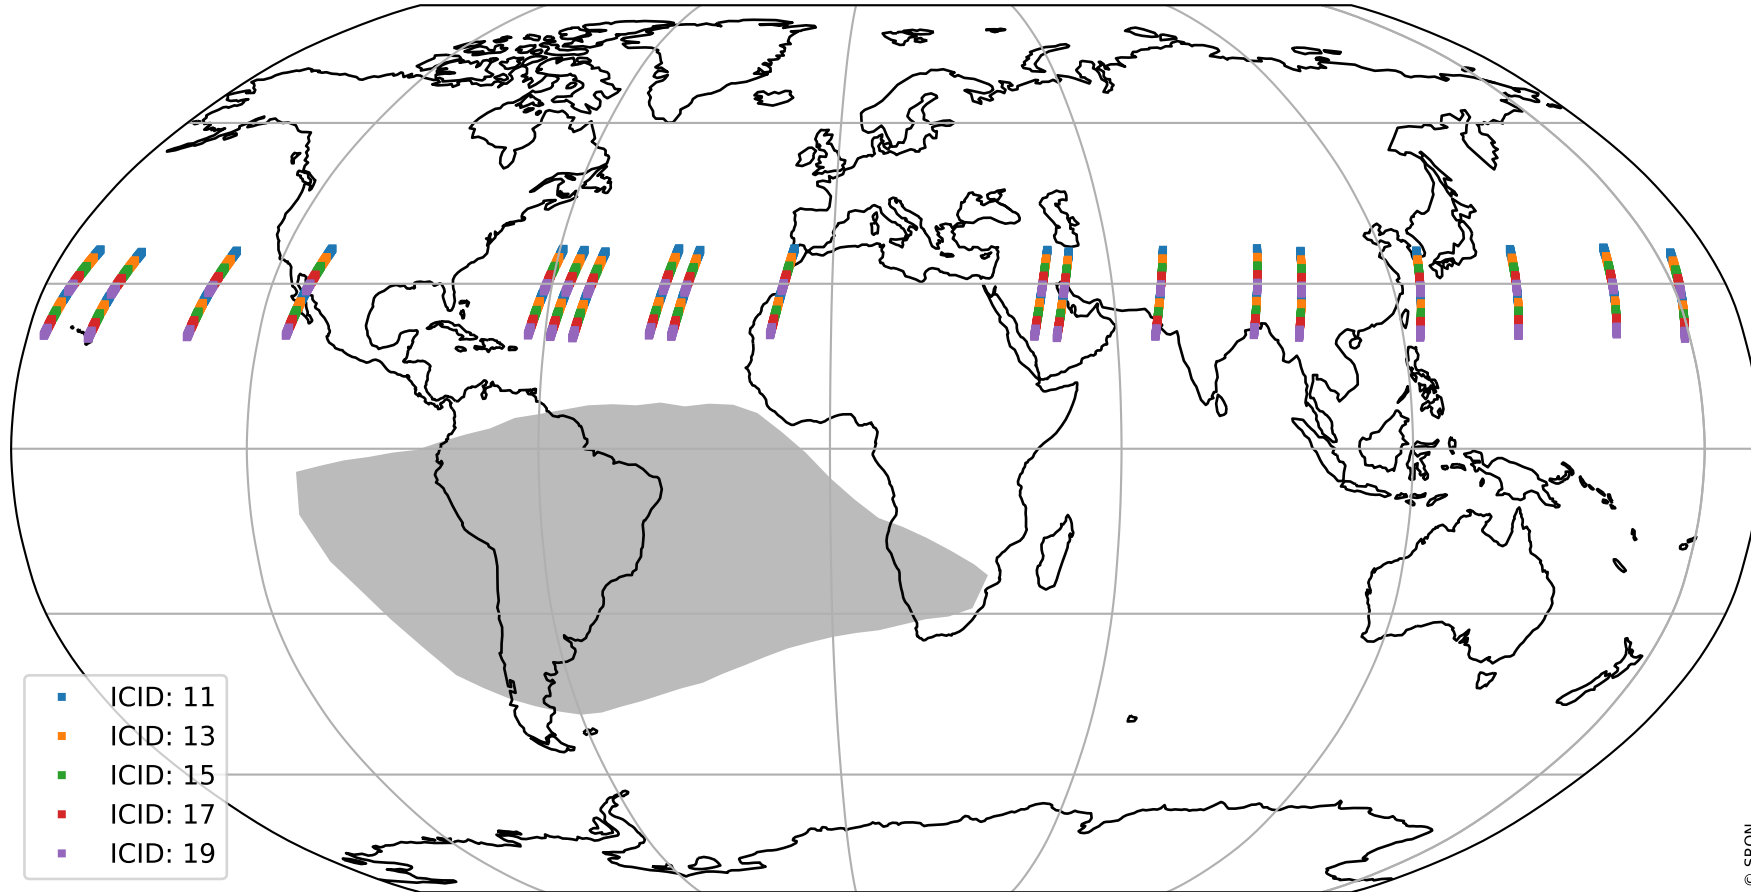

# Tropomi SWIR offset (official)

orbits : 19 in [27367, 27412]  
coverage : 2023-01-24 / 2023-01-27  
median : 27.751  $\mu\text{V}$   
spread : 14.055  $\mu\text{V}$   
created : 2023-08-21T15:27:17

# Tropomi SWIR offset (official)

orbits : 19 in [27367, 27412]  
coverage : 2023-01-24 / 2023-01-27  
median : -0.019081 mV  
spread : 0.41115 mV  
created : 2023-08-21T15:27:18

value compared with SWIR offset CKD

# Tropomi SWIR offset (official) ground-tracks of Sentinel-5P

orbits : 19 in [27367, 27412]  
coverage : 2023-01-24 / 2023-01-27  
created : 2023-08-21T15:27:18

# Tropomi SWIR offset (official)

orbits : [2827, 27412]  
coverage : 2018-04-30 / 2023-01-27  
created : 2023-08-21T15:27:18