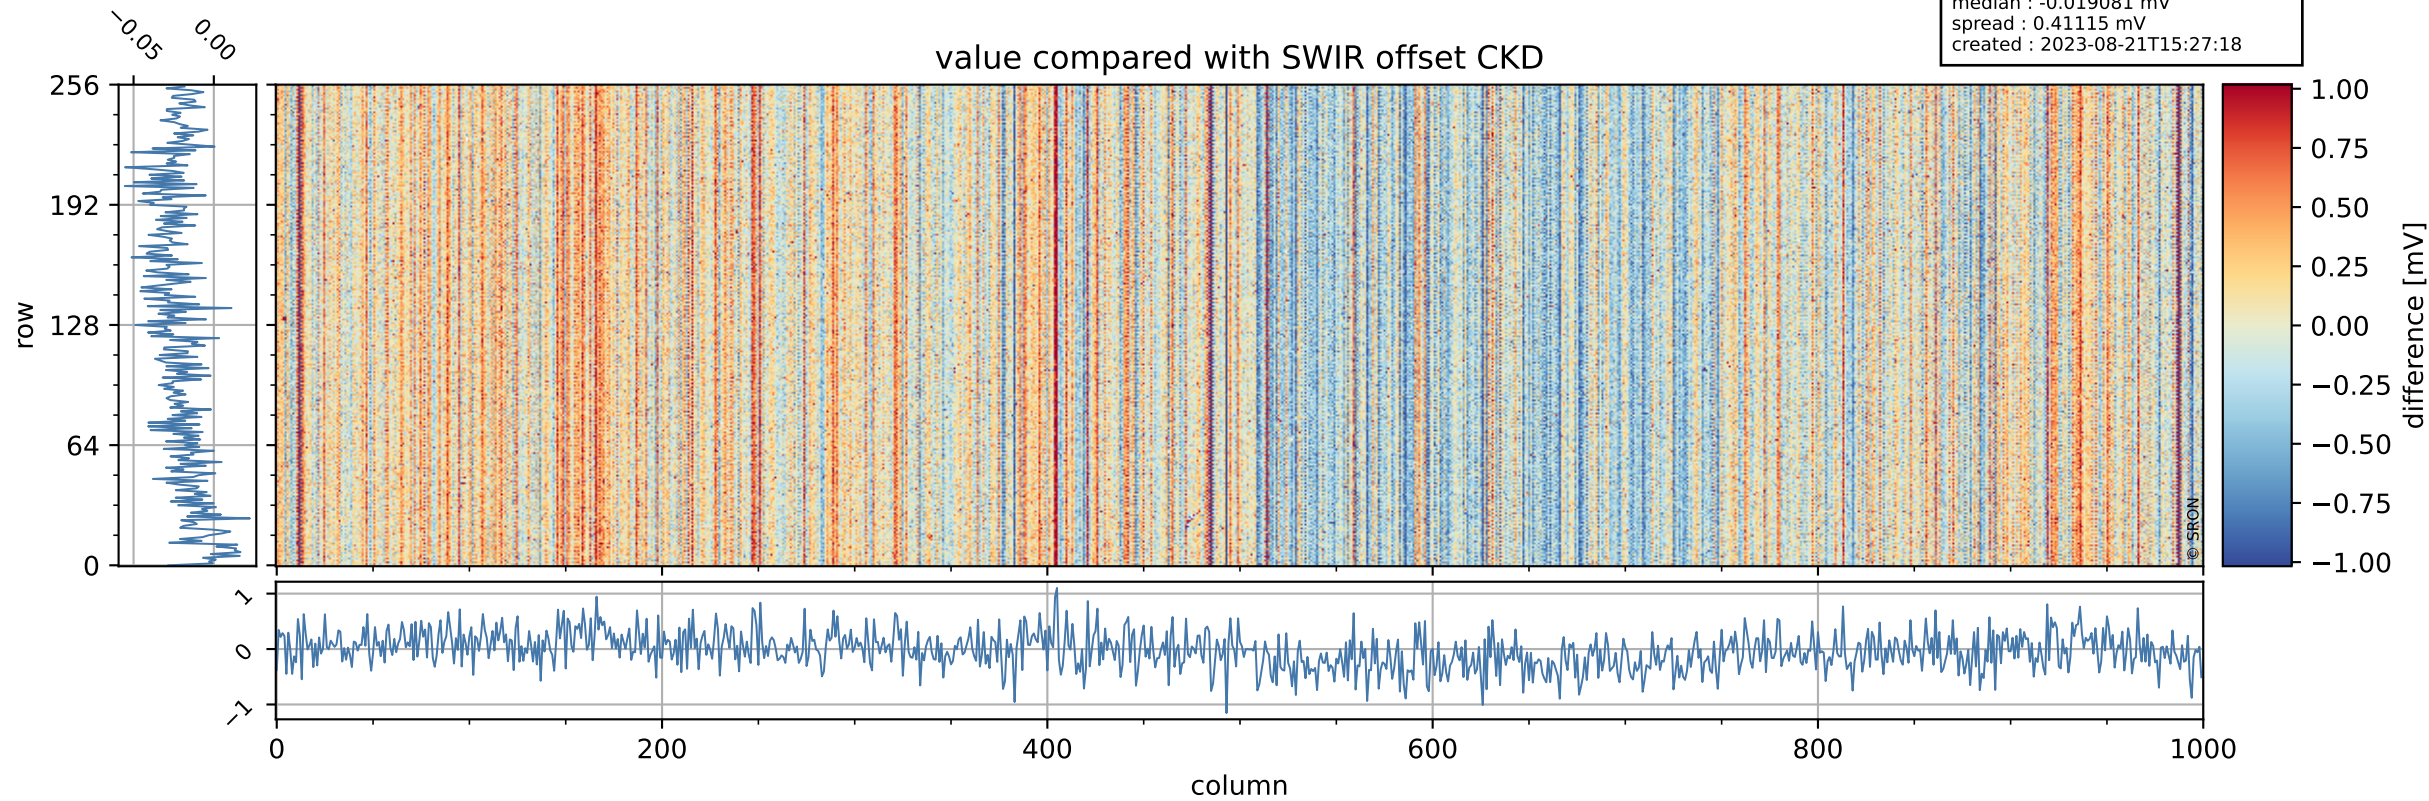

## value detector map

# Tropomi SWIR offset (official)

orbits : 19 in [27367, 27412]  
coverage : 2023-01-24 / 2023-01-27  
median : 27.751  $\mu\text{V}$   
spread : 14.055  $\mu\text{V}$   
created : 2023-08-21T15:27:17

# Tropomi SWIR offset (official)

orbits : 19 in [27367, 27412]  
coverage : 2023-01-24 / 2023-01-27  
median : -0.019081 mV  
spread : 0.41115 mV  
created : 2023-08-21T15:27:18

value compared with SWIR offset CKD

# Tropomi SWIR offset (official) ground-tracks of Sentinel-5P

orbits : 19 in [27367, 27412]  
coverage : 2023-01-24 / 2023-01-27  
created : 2023-08-21T15:27:18