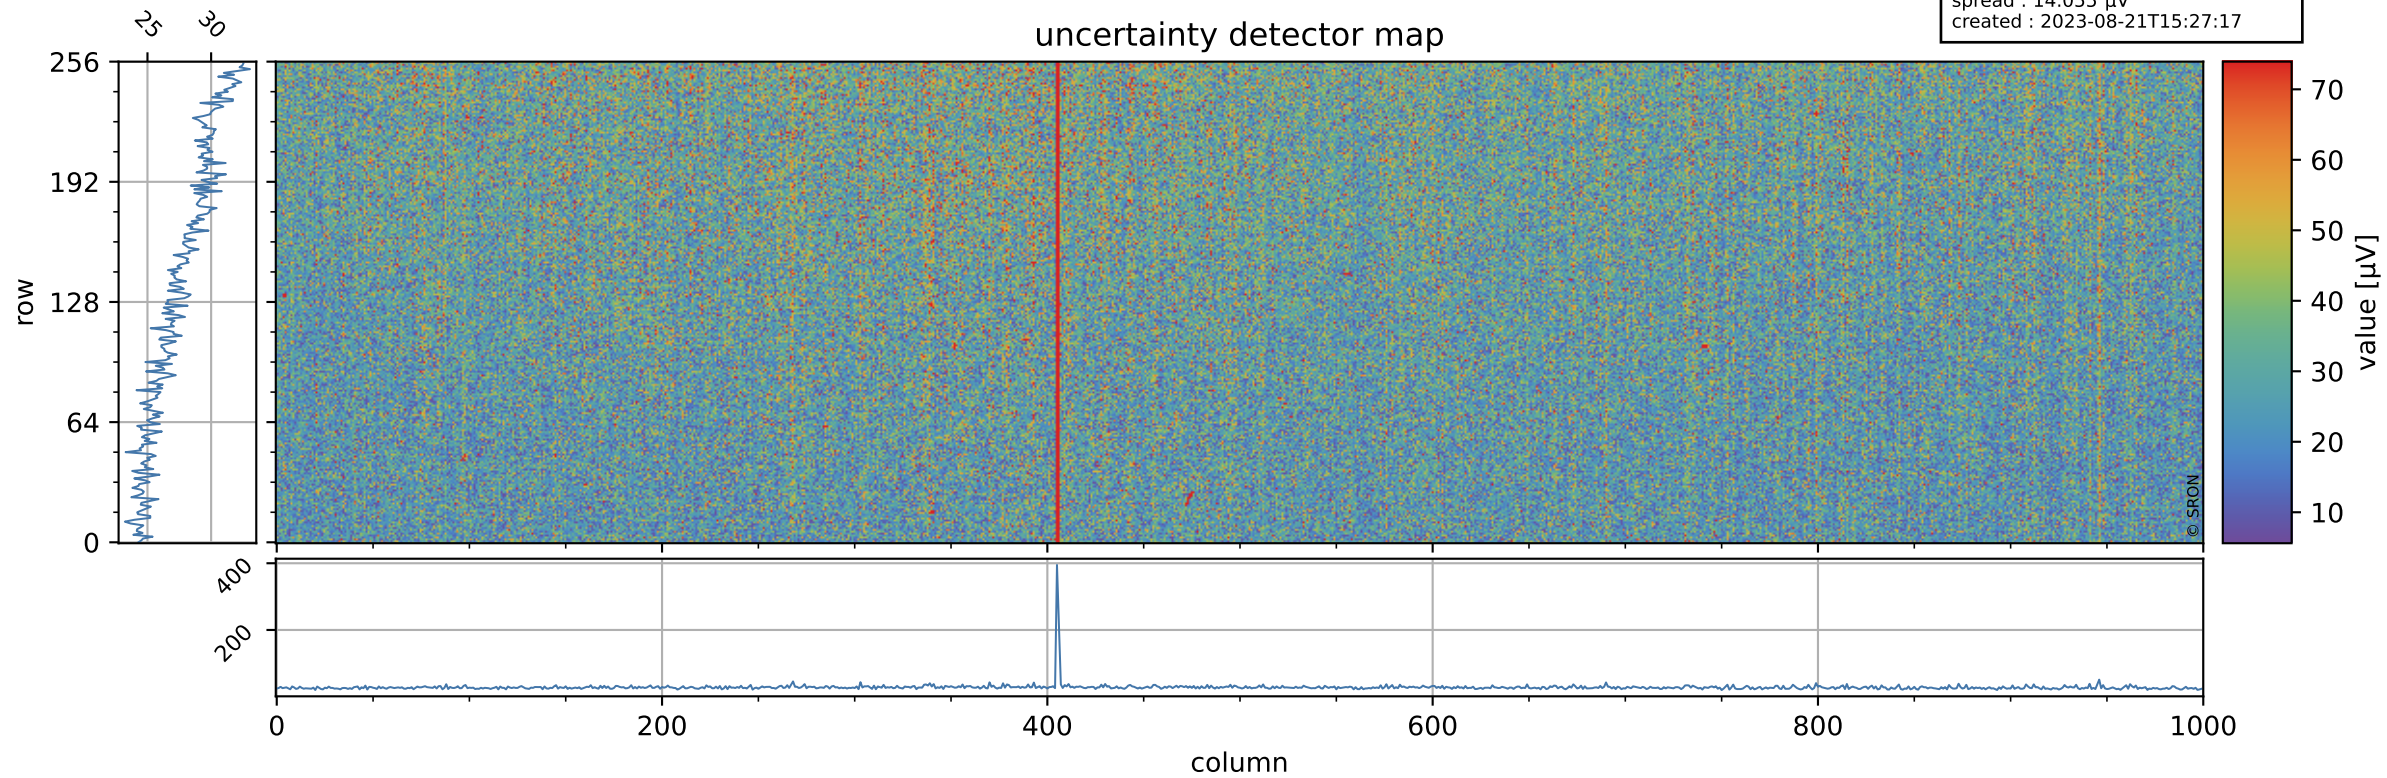

# Tropomi SWIR offset (official)

orbits : 19 in [27367, 27412]  
coverage : 2023-01-24 / 2023-01-27  
median : 0.526 V  
spread : 0.035913 V  
created : 2023-08-21T15:27:17

## value detector map

# Tropomi SWIR offset (official)

orbits : 19 in [27367, 27412]  
coverage : 2023-01-24 / 2023-01-27  
median : 27.751  $\mu\text{V}$   
spread : 14.055  $\mu\text{V}$   
created : 2023-08-21T15:27:17

# Tropomi SWIR offset (official) ground-tracks of Sentinel-5P

orbits : 19 in [27367, 27412]  
coverage : 2023-01-24 / 2023-01-27  
created : 2023-08-21T15:27:18