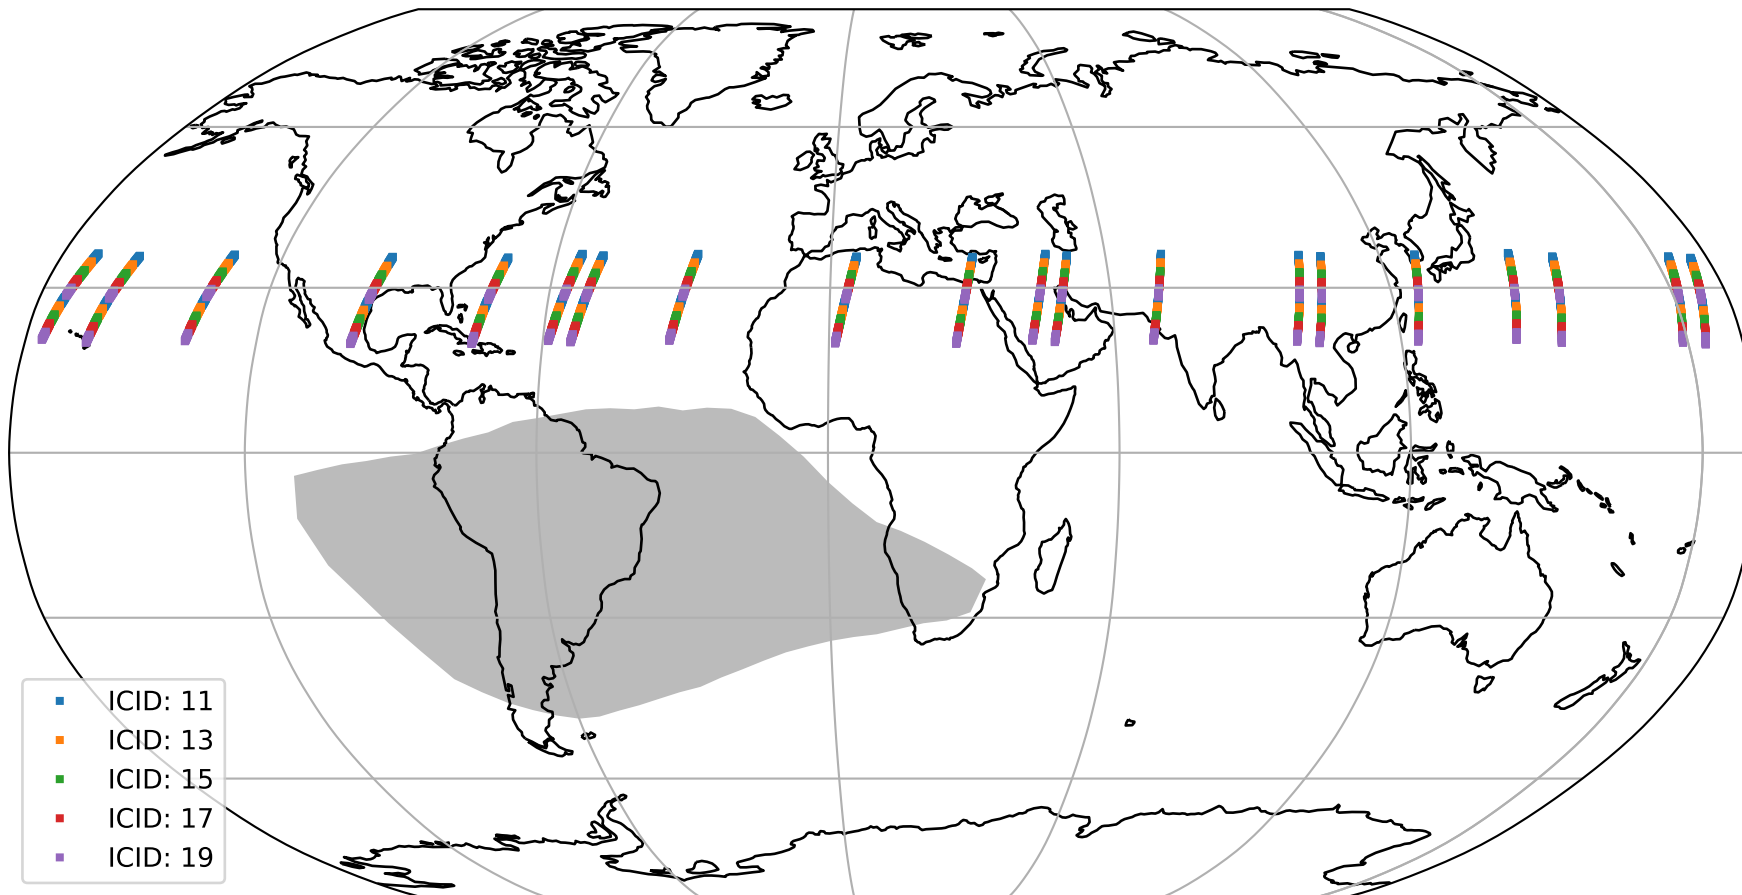

# Tropomi SWIR offset (official)

orbits : 20 in [27382, 27427]  
coverage : 2023-01-25 / 2023-01-28  
median : 27.521  $\mu\text{V}$   
spread : 13.929  $\mu\text{V}$   
created : 2023-08-21T15:27:20

# Tropomi SWIR offset (official)

orbits : 20 in [27382, 27427]  
coverage : 2023-01-25 / 2023-01-28  
median : -0.012613 mV  
spread : 0.4089 mV  
created : 2023-08-21T15:27:20

value compared with SWIR offset CKD

# Tropomi SWIR offset (official) ground-tracks of Sentinel-5P

orbits : 20 in [27382, 27427]  
coverage : 2023-01-25 / 2023-01-28  
created : 2023-08-21T15:27:20

# Tropomi SWIR offset (official)

orbits : [2827, 27427]  
coverage : 2018-04-30 / 2023-01-28  
created : 2023-08-21T15:27:21