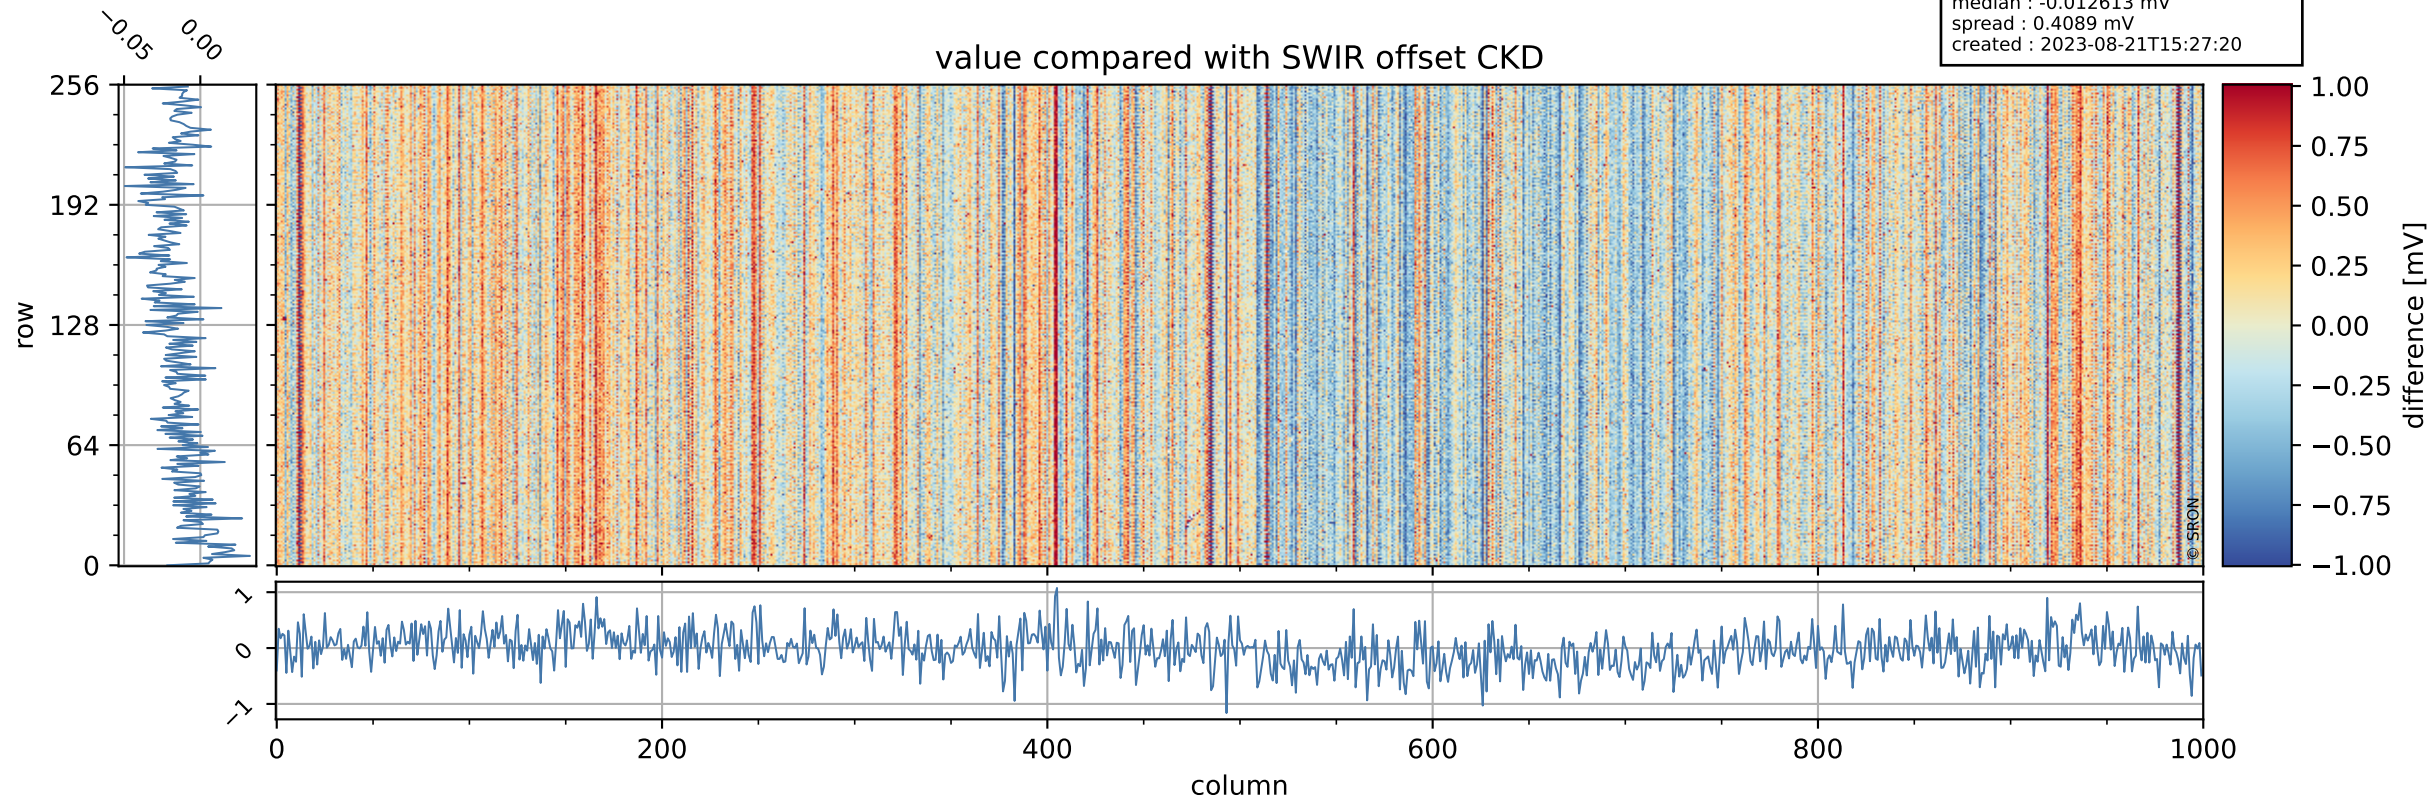

## value detector map

# Tropomi SWIR offset (official)

orbits : 20 in [27382, 27427]  
coverage : 2023-01-25 / 2023-01-28  
median : 27.521  $\mu\text{V}$   
spread : 13.929  $\mu\text{V}$   
created : 2023-08-21T15:27:20

# Tropomi SWIR offset (official)

orbits : 20 in [27382, 27427]  
coverage : 2023-01-25 / 2023-01-28  
median : -0.012613 mV  
spread : 0.4089 mV  
created : 2023-08-21T15:27:20

value compared with SWIR offset CKD

# Tropomi SWIR offset (official) ground-tracks of Sentinel-5P

orbits : 20 in [27382, 27427]  
coverage : 2023-01-25 / 2023-01-28  
created : 2023-08-21T15:27:20