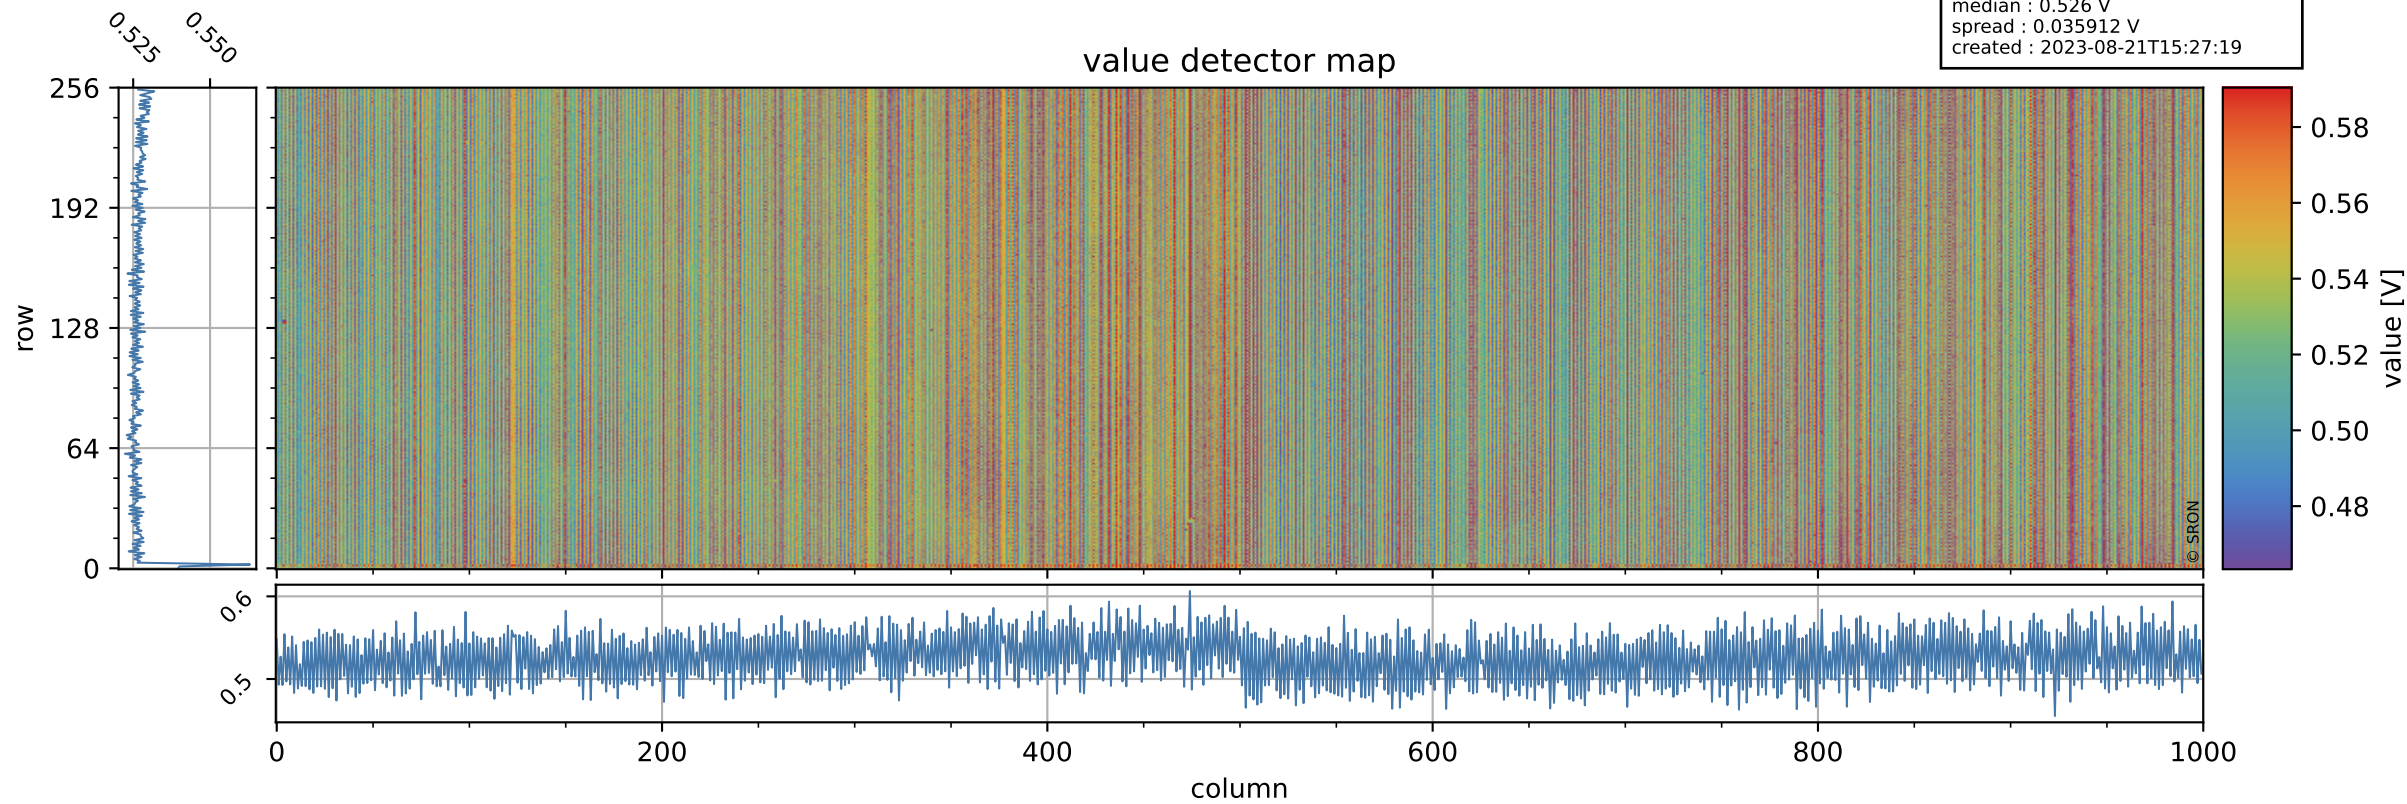

# Tropomi SWIR offset (official)

orbits : 20 in [27382, 27427]  
coverage : 2023-01-25 / 2023-01-28  
median : 0.526 V  
spread : 0.035912 V  
created : 2023-08-21T15:27:19

## value detector map

# Tropomi SWIR offset (official)

orbits : 20 in [27382, 27427]  
coverage : 2023-01-25 / 2023-01-28  
median : 27.521  $\mu\text{V}$   
spread : 13.929  $\mu\text{V}$   
created : 2023-08-21T15:27:20

# Tropomi SWIR offset (official) ground-tracks of Sentinel-5P

orbits : 20 in [27382, 27427]  
coverage : 2023-01-25 / 2023-01-28  
created : 2023-08-21T15:27:20