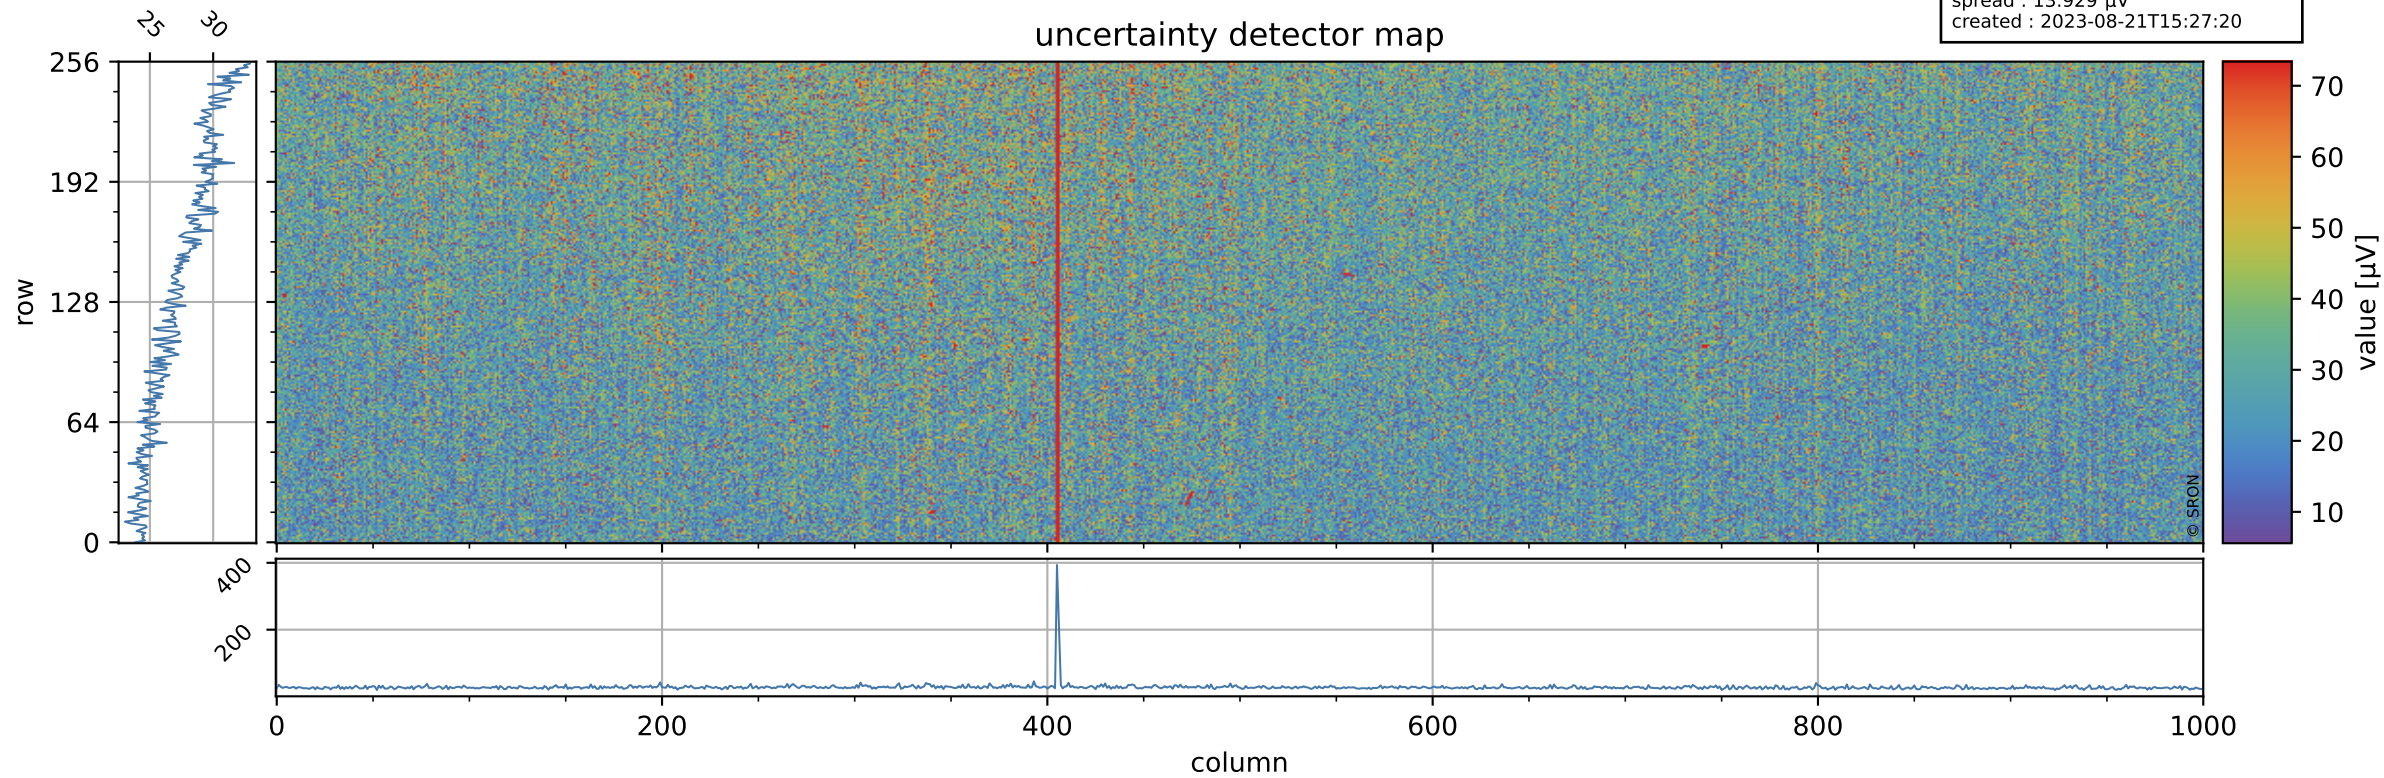

# Tropomi SWIR offset (official)

orbits : 20 in [27382, 27427]  
coverage : 2023-01-25 / 2023-01-28  
median : 0.526 V  
spread : 0.035912 V  
created : 2023-08-21T15:27:19

## value detector map

# Tropomi SWIR offset (official)

orbits : 20 in [27382, 27427]  
coverage : 2023-01-25 / 2023-01-28  
median : 27.521  $\mu\text{V}$   
spread : 13.929  $\mu\text{V}$   
created : 2023-08-21T15:27:20

# Tropomi SWIR offset (official) ground-tracks of Sentinel-5P

orbits : 20 in [27382, 27427]  
coverage : 2023-01-25 / 2023-01-28  
created : 2023-08-21T15:27:20