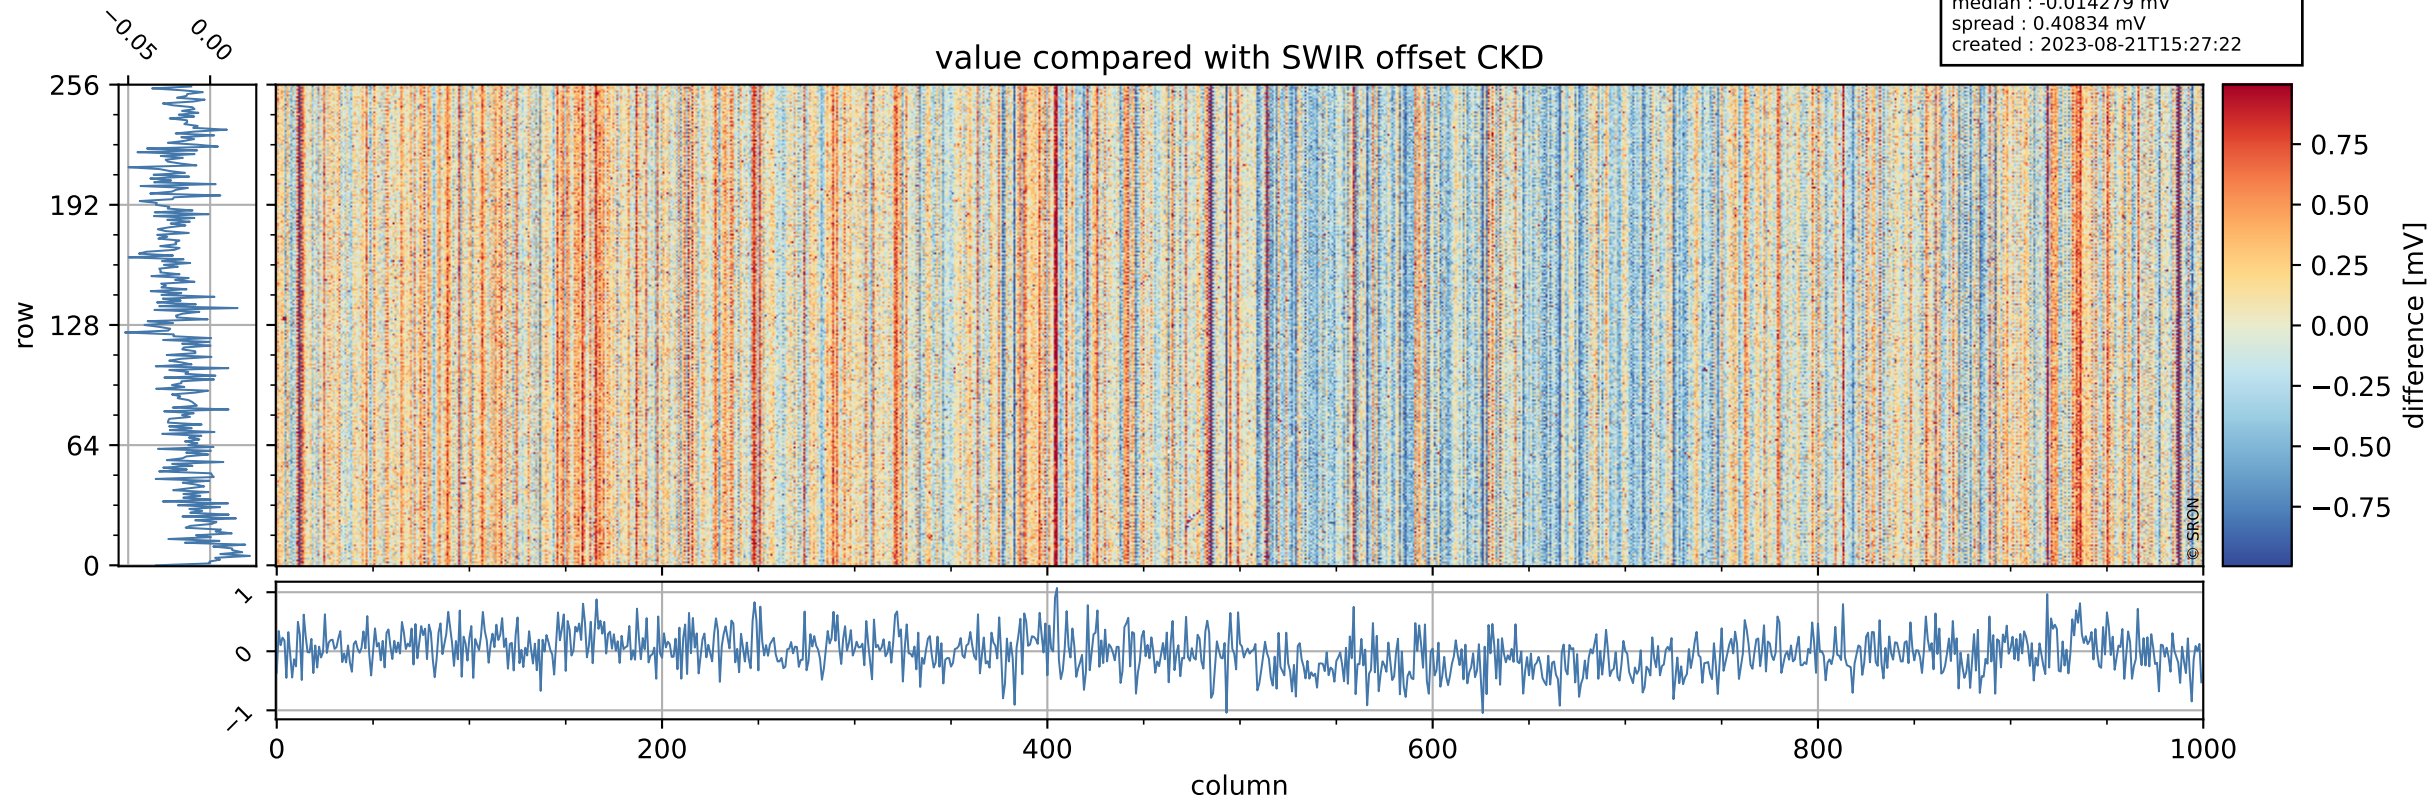

Tropomi SWIR offset (official)

orbits : 19 in [27397, 27442]
coverage : 2023-01-26 / 2023-01-29
median : 0.526 V
spread : 0.035911 V
created : 2023-08-21T15:27:22

value detector map

Tropomi SWIR offset (official)

orbits : 19 in [27397, 27442]
coverage : 2023-01-26 / 2023-01-29
median : 28.109 μV
spread : 14.205 μV
created : 2023-08-21T15:27:22

Tropomi SWIR offset (official)

orbits : 19 in [27397, 27442]
coverage : 2023-01-26 / 2023-01-29
median : -0.014279 mV
spread : 0.40834 mV
created : 2023-08-21T15:27:22

value compared with SWIR offset CKD

Tropomi SWIR offset (official) ground-tracks of Sentinel-5P

orbits : 19 in [27397, 27442]
coverage : 2023-01-26 / 2023-01-29
created : 2023-08-21T15:27:22

Tropomi SWIR offset (official)

orbits : [2827, 27442]
coverage : 2018-04-30 / 2023-01-29
created : 2023-08-21T15:27:23

trend of detector median & temperatures