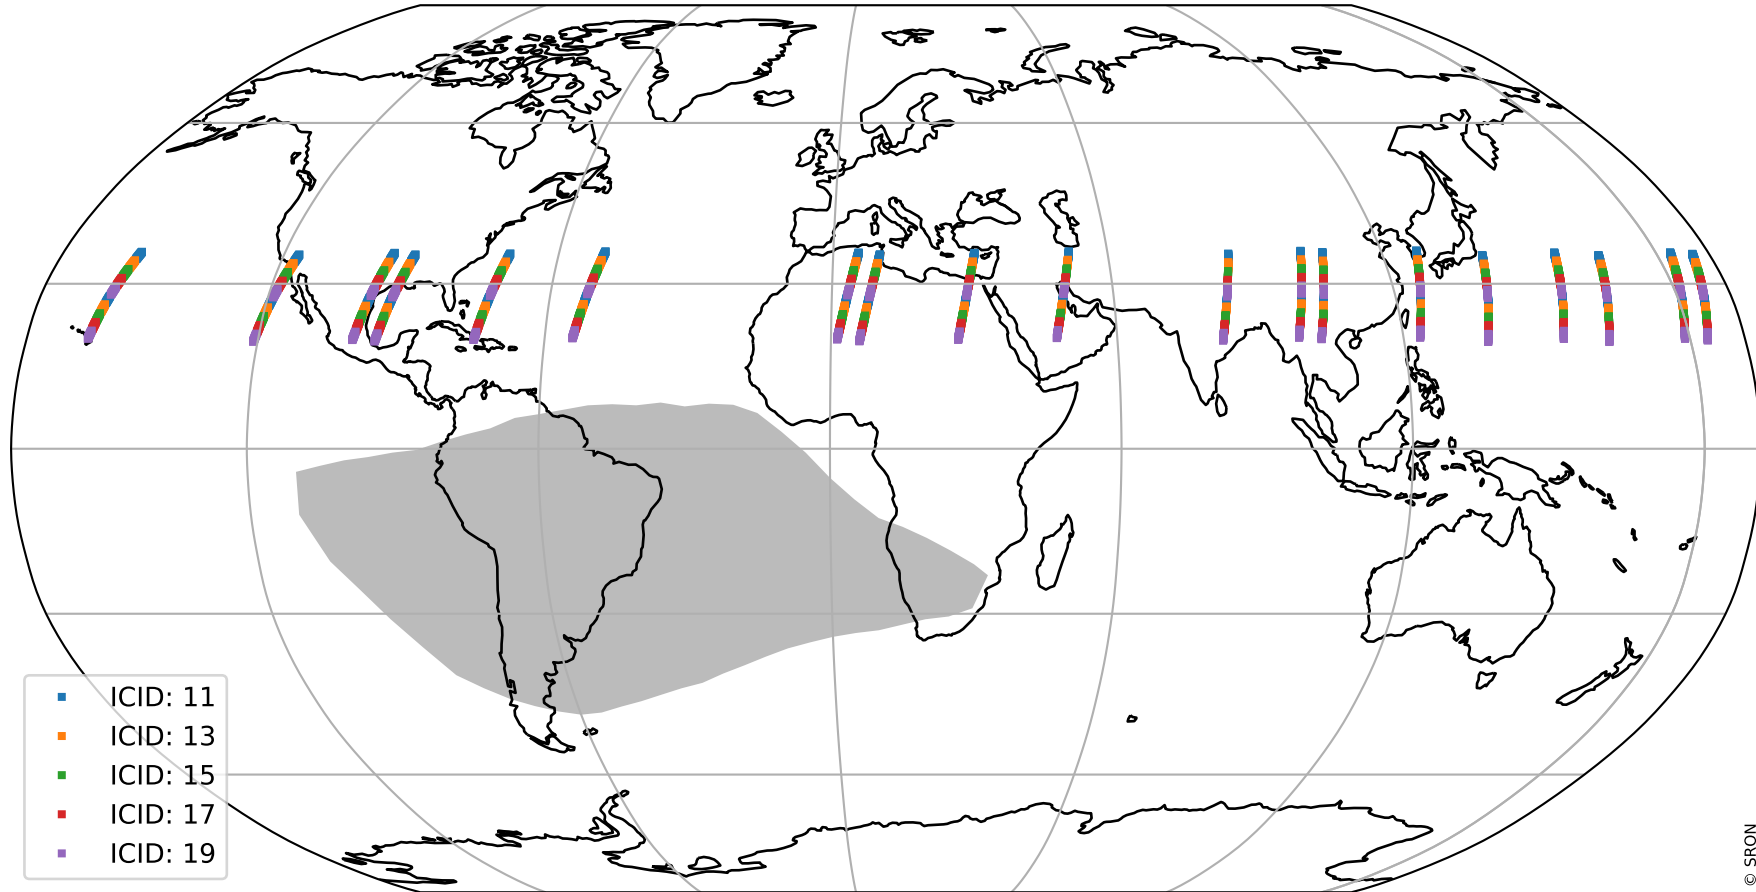

Tropomi SWIR offset (official)

orbits : 19 in [27397, 27442]
coverage : 2023-01-26 / 2023-01-29
median : 0.526 V
spread : 0.035911 V
created : 2023-08-21T15:27:22

value detector map

Tropomi SWIR offset (official)

orbits : 19 in [27397, 27442]
coverage : 2023-01-26 / 2023-01-29
median : 28.109 μV
spread : 14.205 μV
created : 2023-08-21T15:27:22

Tropomi SWIR offset (official)

orbits : 19 in [27397, 27442]
coverage : 2023-01-26 / 2023-01-29
median : -0.014279 mV
spread : 0.40834 mV
created : 2023-08-21T15:27:22

value compared with SWIR offset CKD

Tropomi SWIR offset (official) ground-tracks of Sentinel-5P

orbits : 19 in [27397, 27442]
coverage : 2023-01-26 / 2023-01-29
created : 2023-08-21T15:27:22

Tropomi SWIR offset (official)

orbits : [2827, 27442]
coverage : 2018-04-30 / 2023-01-29
created : 2023-08-21T15:27:23

trend of detector median & temperatures