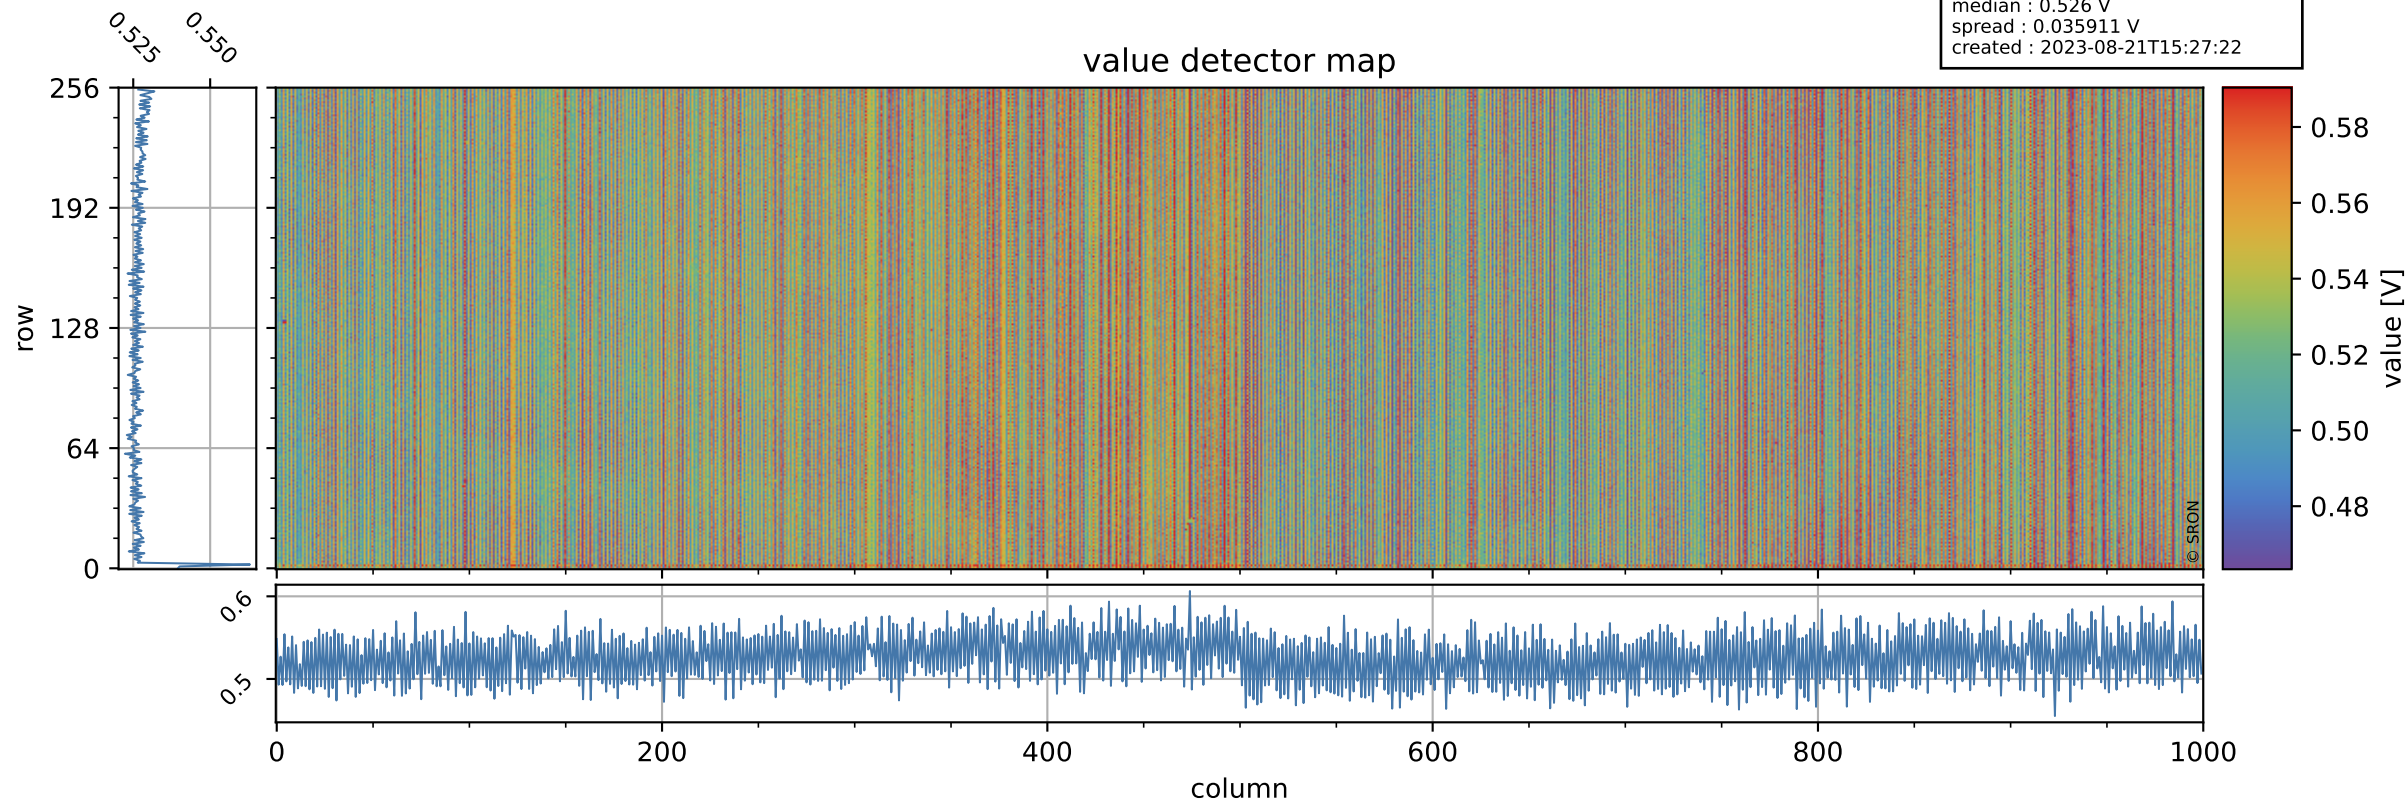

Tropomi SWIR offset (official)

orbits : 19 in [27397, 27442]
coverage : 2023-01-26 / 2023-01-29
median : 0.526 V
spread : 0.035911 V
created : 2023-08-21T15:27:22

value detector map

Tropomi SWIR offset (official)

orbits : 19 in [27397, 27442]
coverage : 2023-01-26 / 2023-01-29
median : 28.109 μV
spread : 14.205 μV
created : 2023-08-21T15:27:22

Tropomi SWIR offset (official)

orbits : 19 in [27397, 27442]
coverage : 2023-01-26 / 2023-01-29
median : -0.014279 mV
spread : 0.40834 mV
created : 2023-08-21T15:27:22

value compared with SWIR offset CKD

Tropomi SWIR offset (official) ground-tracks of Sentinel-5P

orbits : 19 in [27397, 27442]
coverage : 2023-01-26 / 2023-01-29
created : 2023-08-21T15:27:22

Tropomi SWIR offset (official)

orbits : [2827, 27442]
coverage : 2018-04-30 / 2023-01-29
created : 2023-08-21T15:27:23

trend of detector median & temperatures