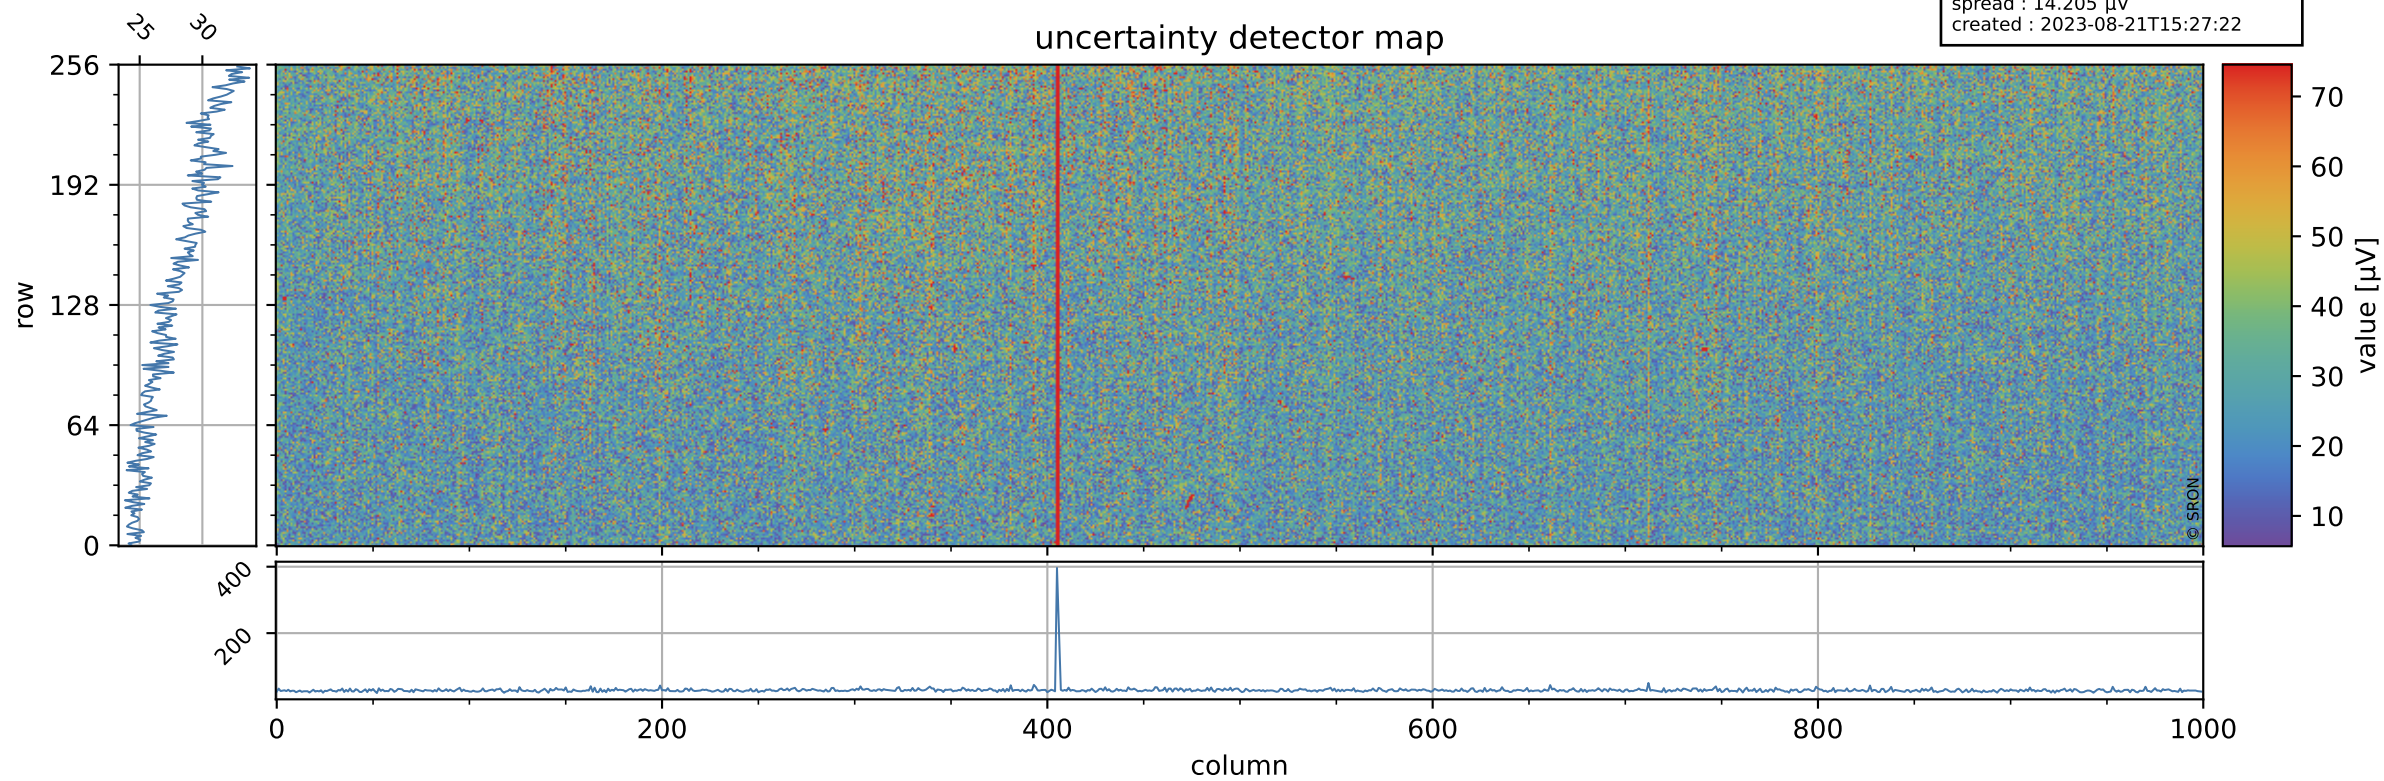

Tropomi SWIR offset (official)

orbits : 19 in [27397, 27442]
coverage : 2023-01-26 / 2023-01-29
median : 0.526 V
spread : 0.035911 V
created : 2023-08-21T15:27:22

value detector map

Tropomi SWIR offset (official)

orbits : 19 in [27397, 27442]
coverage : 2023-01-26 / 2023-01-29
median : 28.109 μV
spread : 14.205 μV
created : 2023-08-21T15:27:22

Tropomi SWIR offset (official)

orbits : 19 in [27397, 27442]
coverage : 2023-01-26 / 2023-01-29
median : -0.014279 mV
spread : 0.40834 mV
created : 2023-08-21T15:27:22

value compared with SWIR offset CKD

Tropomi SWIR offset (official) ground-tracks of Sentinel-5P

orbits : 19 in [27397, 27442]
coverage : 2023-01-26 / 2023-01-29
created : 2023-08-21T15:27:22

Tropomi SWIR offset (official)

orbits : [2827, 27442]
coverage : 2018-04-30 / 2023-01-29
created : 2023-08-21T15:27:23

trend of detector median & temperatures