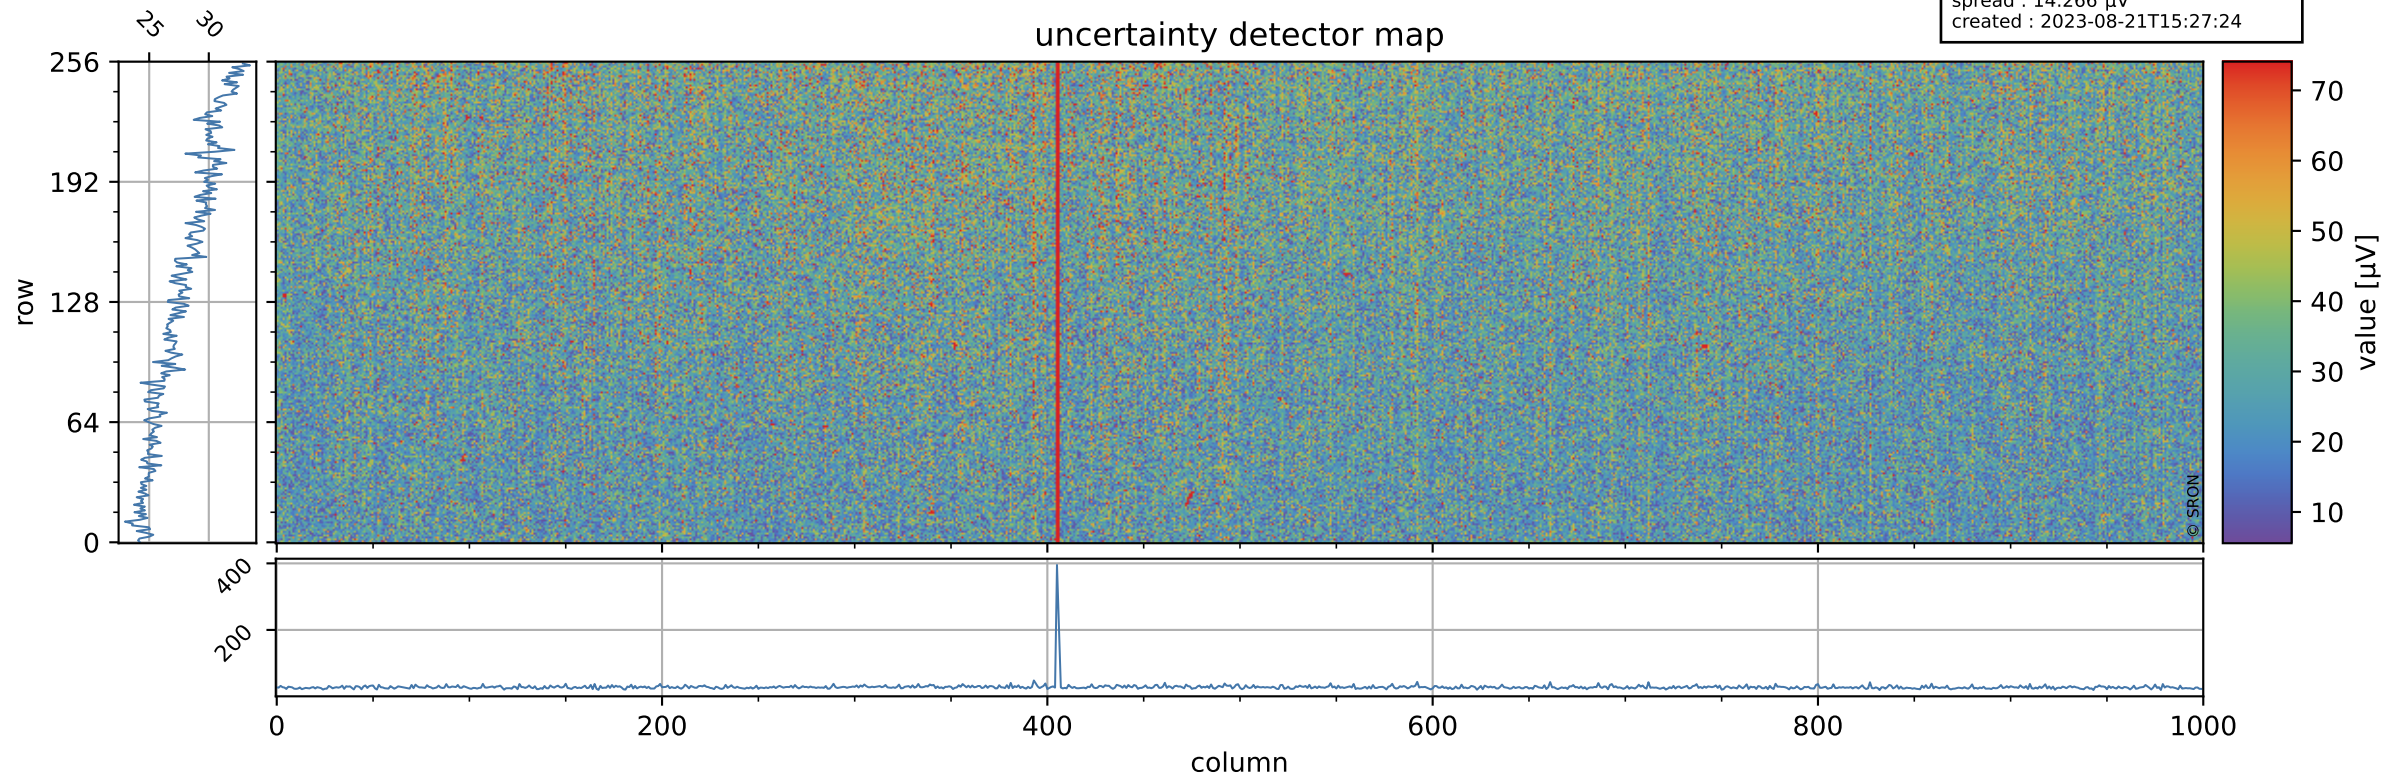

Tropomi SWIR offset (official)

orbits : 20 in [27412, 27457]
coverage : 2023-01-27 / 2023-01-30
median : 0.526 V
spread : 0.03591 V
created : 2023-08-21T15:27:24

value detector map

Tropomi SWIR offset (official)

orbits : 20 in [27412, 27457]
coverage : 2023-01-27 / 2023-01-30
median : 28.006 μV
spread : 14.266 μV
created : 2023-08-21T15:27:24

Tropomi SWIR offset (official)

orbits : 20 in [27412, 27457]
coverage : 2023-01-27 / 2023-01-30
median : -0.012023 mV
spread : 0.40809 mV
created : 2023-08-21T15:27:25

value compared with SWIR offset CKD

Tropomi SWIR offset (official) ground-tracks of Sentinel-5P

orbits : 20 in [27412, 27457]
coverage : 2023-01-27 / 2023-01-30
created : 2023-08-21T15:27:25

Tropomi SWIR offset (official)

orbits : [2827, 27457]
coverage : 2018-04-30 / 2023-01-30
created : 2023-08-21T15:27:25

trend of detector median & temperatures