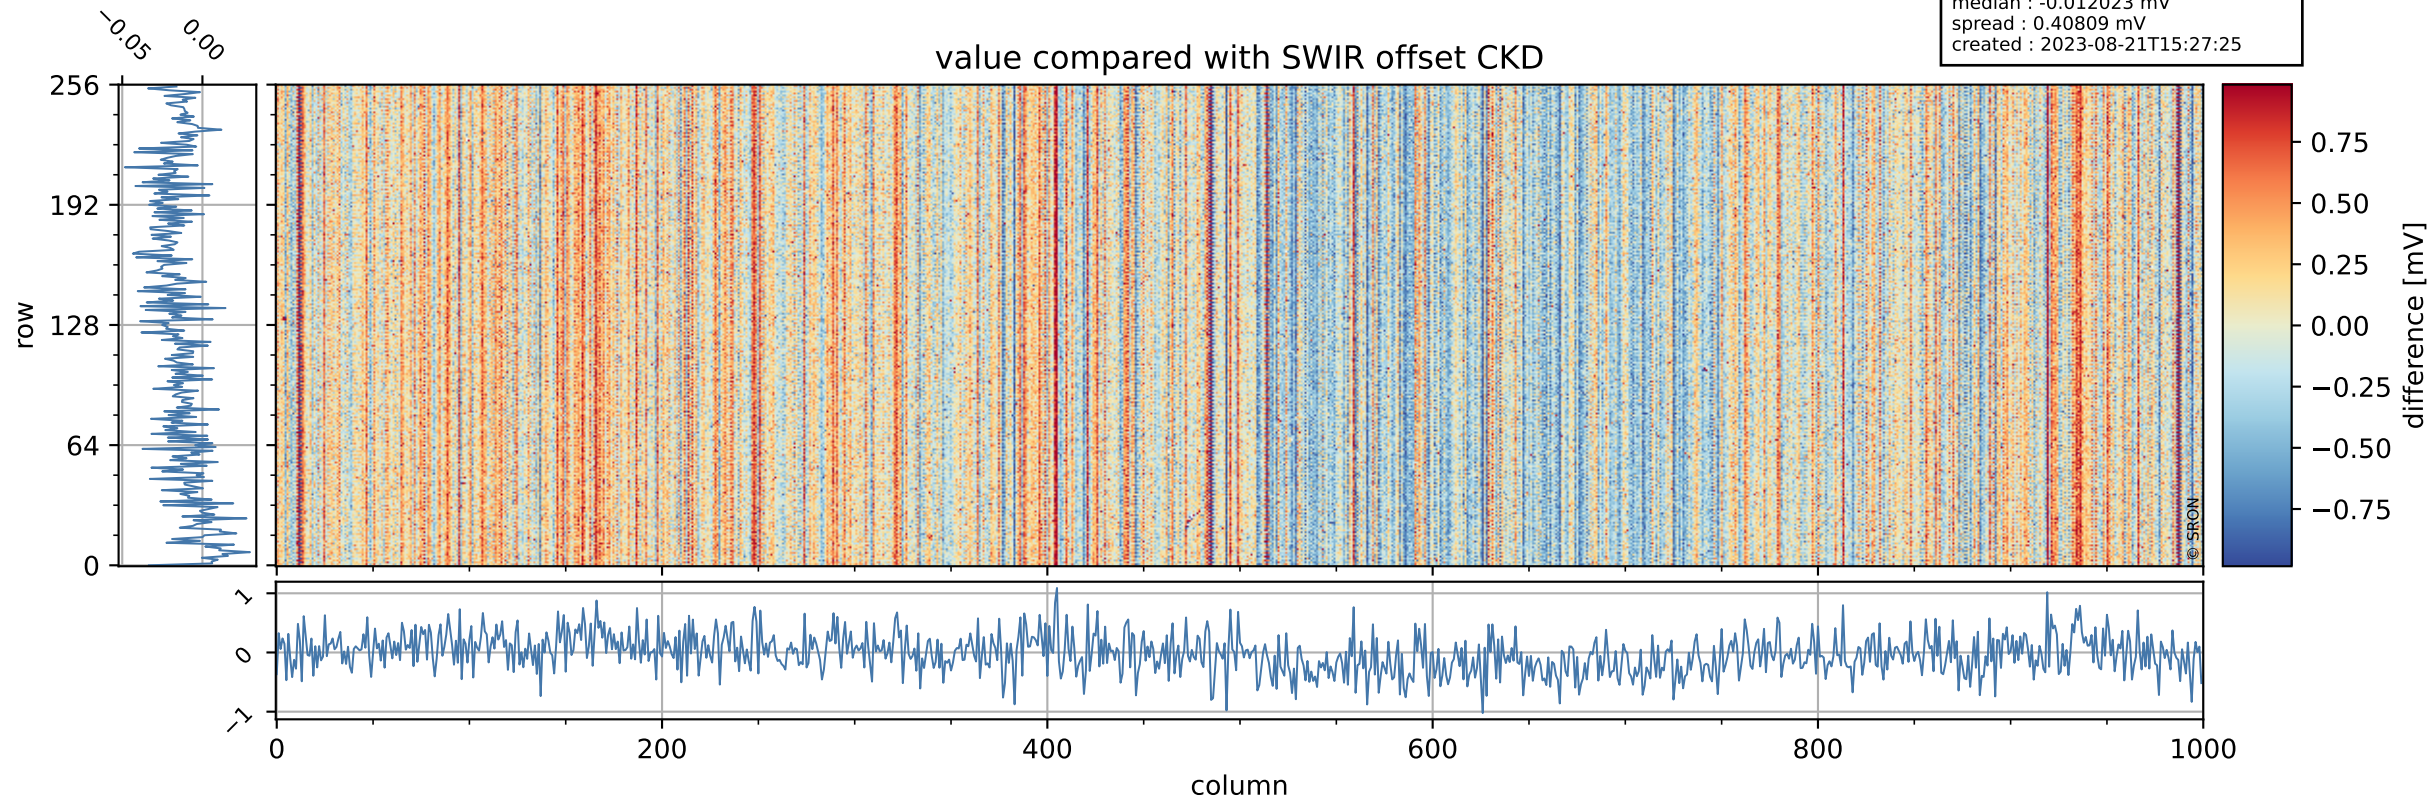

Tropomi SWIR offset (official)

orbits : 20 in [27412, 27457]
coverage : 2023-01-27 / 2023-01-30
median : 0.526 V
spread : 0.03591 V
created : 2023-08-21T15:27:24

value detector map

Tropomi SWIR offset (official)

orbits : 20 in [27412, 27457]
coverage : 2023-01-27 / 2023-01-30
median : 28.006 μV
spread : 14.266 μV
created : 2023-08-21T15:27:24

Tropomi SWIR offset (official)

orbits : 20 in [27412, 27457]
coverage : 2023-01-27 / 2023-01-30
median : -0.012023 mV
spread : 0.40809 mV
created : 2023-08-21T15:27:25

value compared with SWIR offset CKD

Tropomi SWIR offset (official) ground-tracks of Sentinel-5P

orbits : 20 in [27412, 27457]
coverage : 2023-01-27 / 2023-01-30
created : 2023-08-21T15:27:25

Tropomi SWIR offset (official)

orbits : [2827, 27457]
coverage : 2018-04-30 / 2023-01-30
created : 2023-08-21T15:27:25

trend of detector median & temperatures