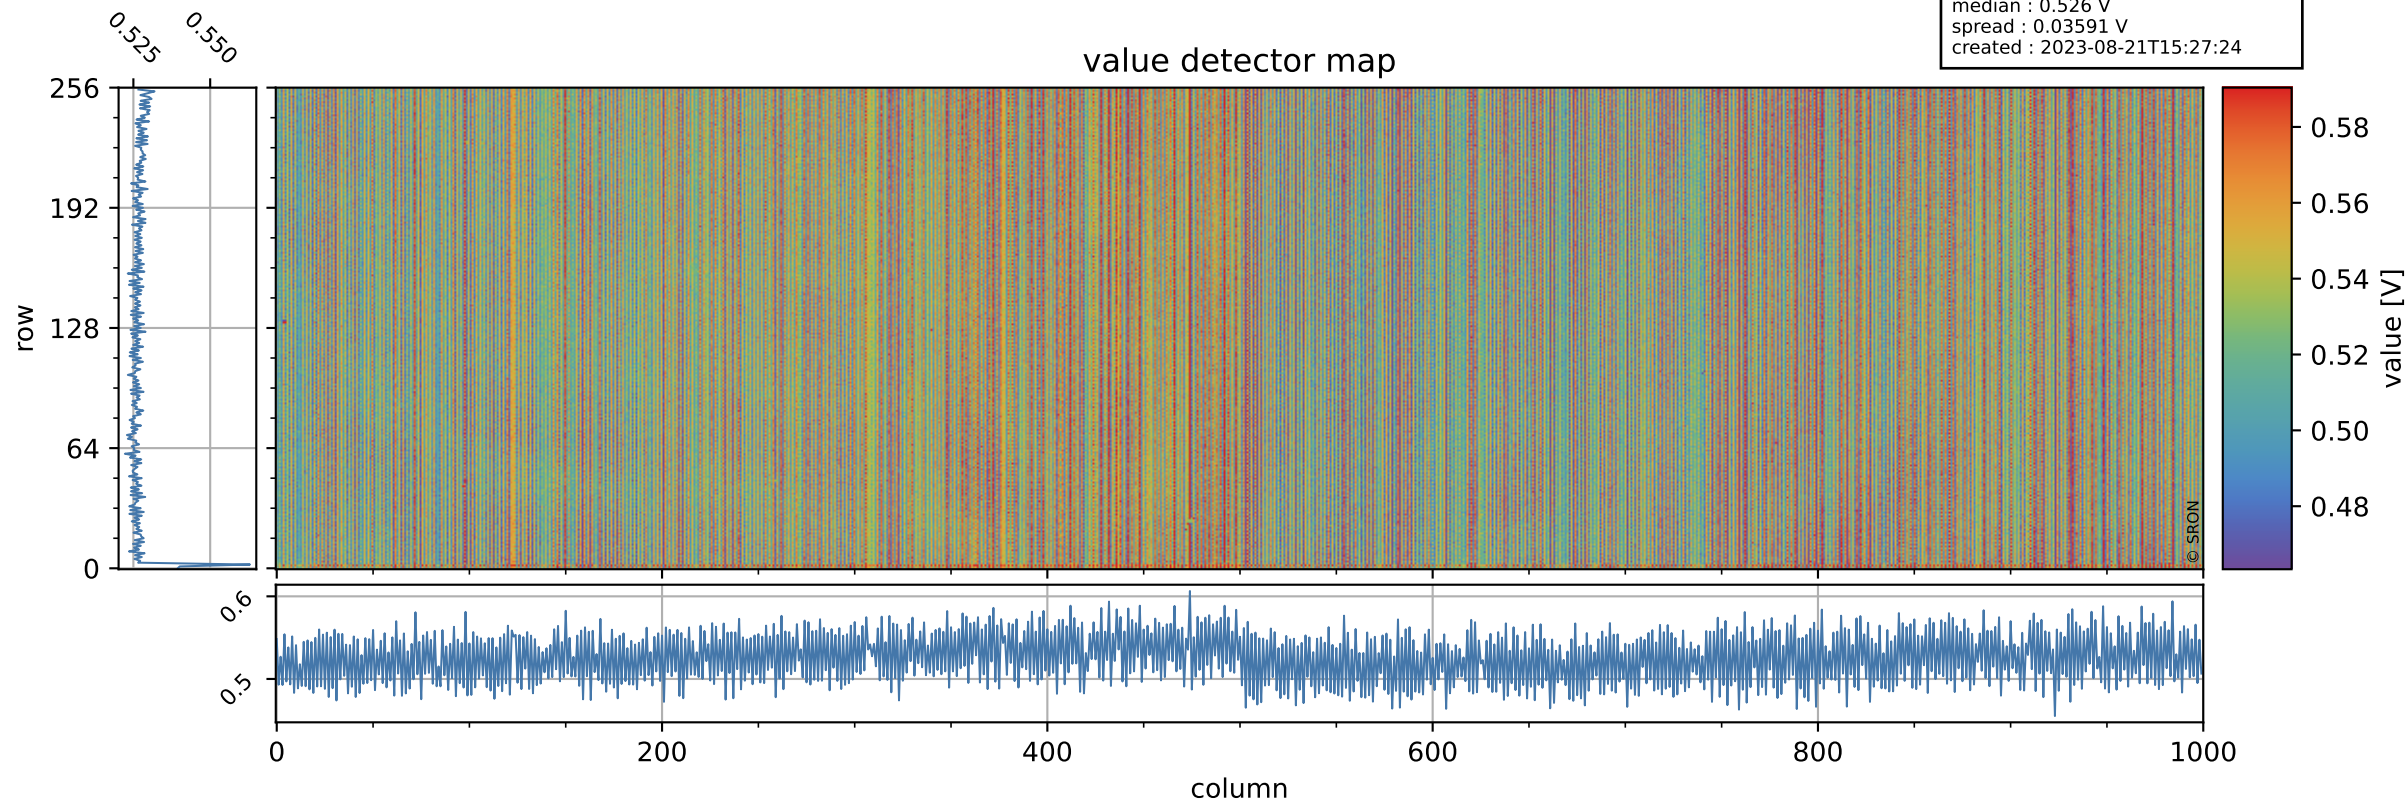

Tropomi SWIR offset (official)

orbits : 20 in [27412, 27457]
coverage : 2023-01-27 / 2023-01-30
median : 0.526 V
spread : 0.03591 V
created : 2023-08-21T15:27:24

value detector map

Tropomi SWIR offset (official)

orbits : 20 in [27412, 27457]
coverage : 2023-01-27 / 2023-01-30
median : 28.006 μV
spread : 14.266 μV
created : 2023-08-21T15:27:24

Tropomi SWIR offset (official)

orbits : 20 in [27412, 27457]
coverage : 2023-01-27 / 2023-01-30
median : -0.012023 mV
spread : 0.40809 mV
created : 2023-08-21T15:27:25

value compared with SWIR offset CKD

Tropomi SWIR offset (official) ground-tracks of Sentinel-5P

orbits : 20 in [27412, 27457]
coverage : 2023-01-27 / 2023-01-30
created : 2023-08-21T15:27:25

Tropomi SWIR offset (official)

orbits : [2827, 27457]
coverage : 2018-04-30 / 2023-01-30
created : 2023-08-21T15:27:25

trend of detector median & temperatures