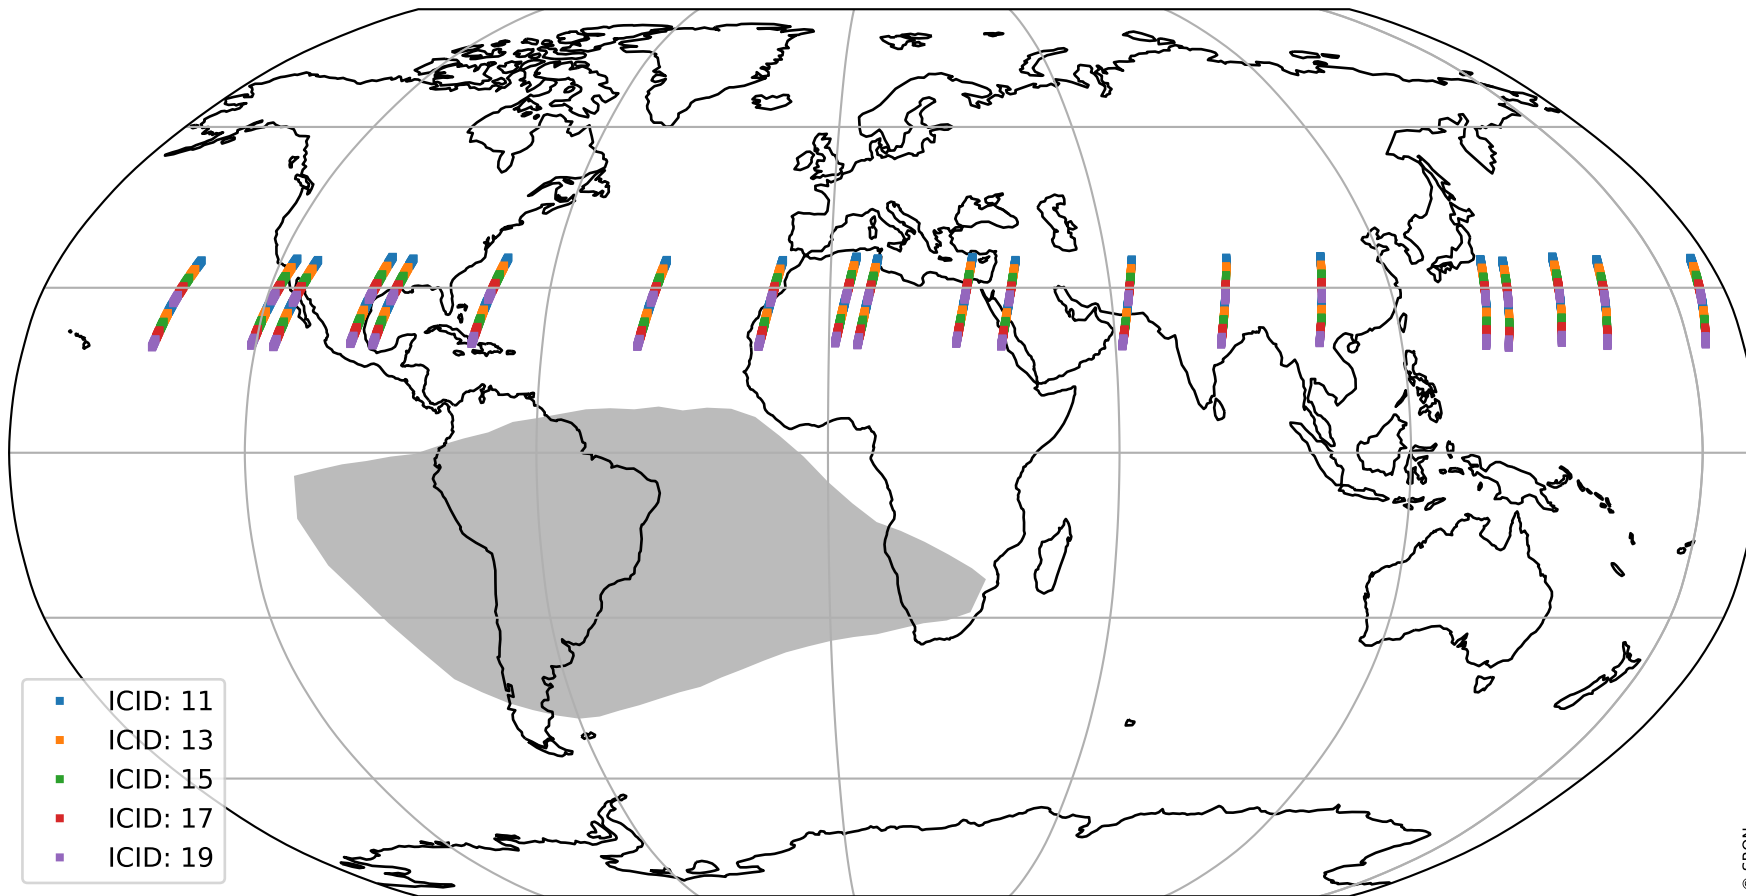

Tropomi SWIR offset (official)

orbits : 20 in [27412, 27457]
coverage : 2023-01-27 / 2023-01-30
median : 0.526 V
spread : 0.03591 V
created : 2023-08-21T15:27:24

value detector map

Tropomi SWIR offset (official)

orbits : 20 in [27412, 27457]
coverage : 2023-01-27 / 2023-01-30
median : 28.006 μV
spread : 14.266 μV
created : 2023-08-21T15:27:24

Tropomi SWIR offset (official)

orbits : 20 in [27412, 27457]
coverage : 2023-01-27 / 2023-01-30
median : -0.012023 mV
spread : 0.40809 mV
created : 2023-08-21T15:27:25

value compared with SWIR offset CKD

Tropomi SWIR offset (official) ground-tracks of Sentinel-5P

orbits : 20 in [27412, 27457]
coverage : 2023-01-27 / 2023-01-30
created : 2023-08-21T15:27:25

Tropomi SWIR offset (official)

orbits : [2827, 27457]
coverage : 2018-04-30 / 2023-01-30
created : 2023-08-21T15:27:25

trend of detector median & temperatures