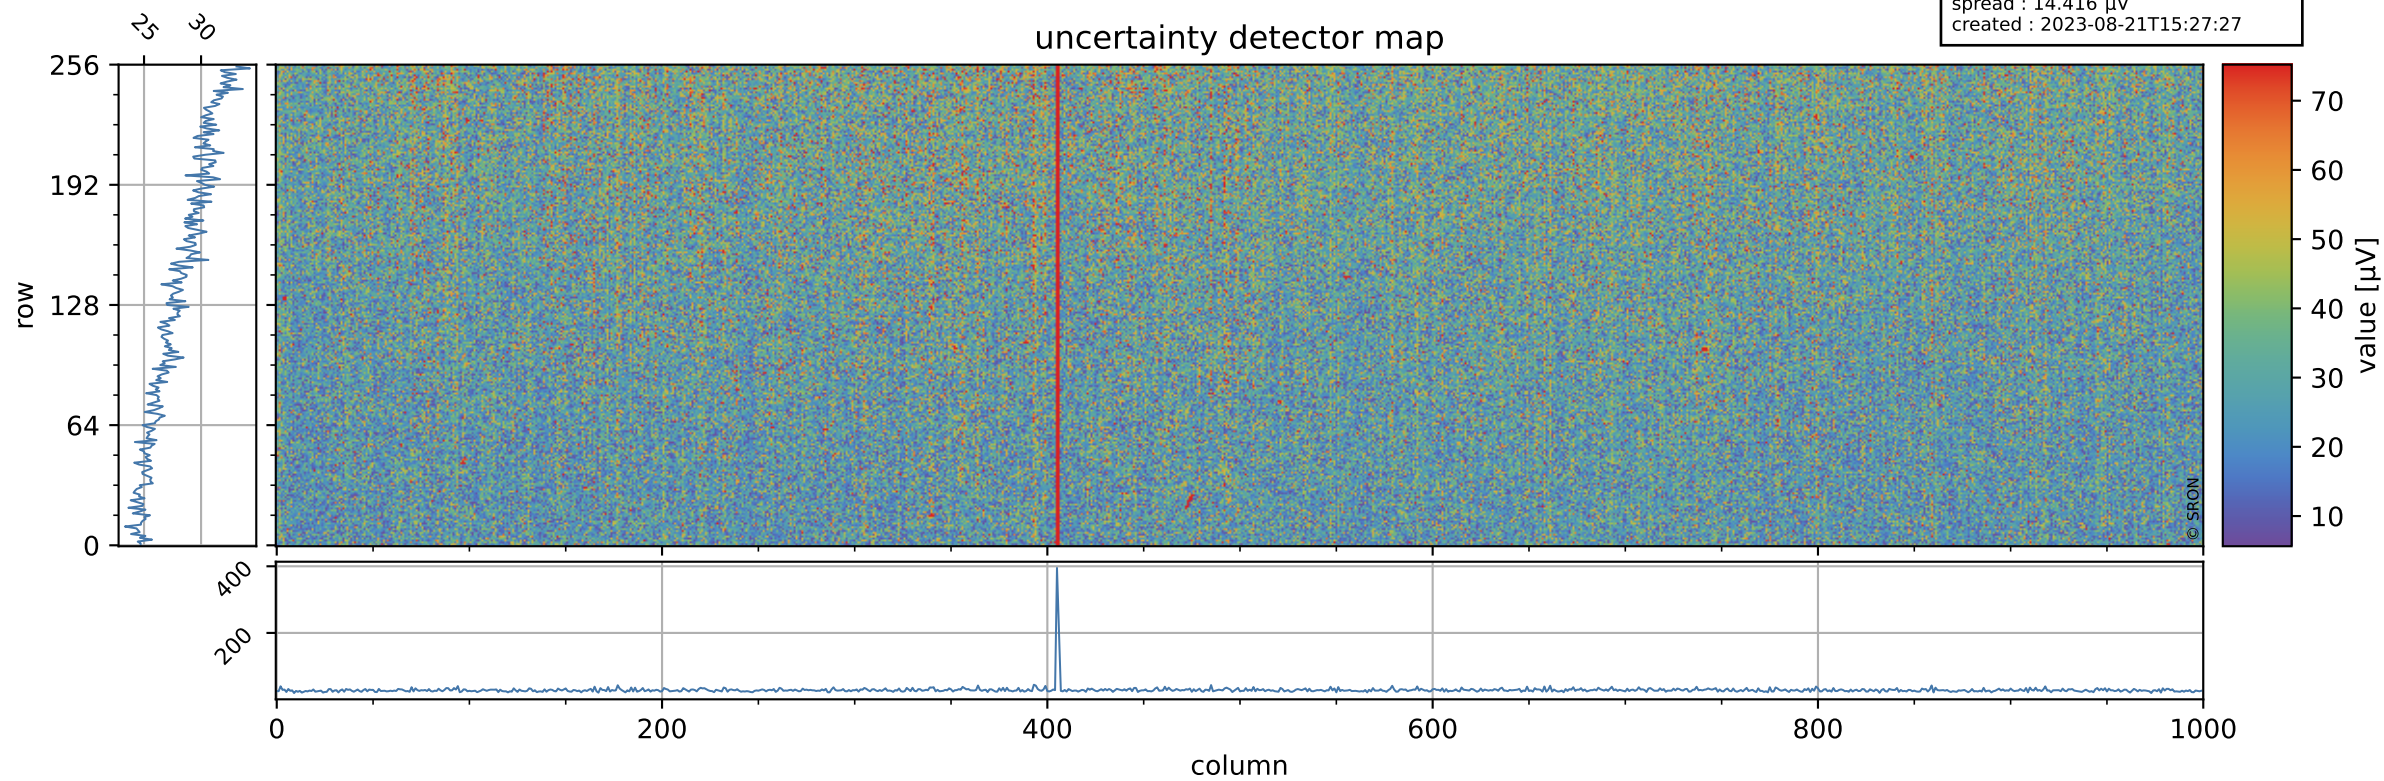

Tropomi SWIR offset (official)

orbits : 19 in [27427, 27472]
coverage : 2023-01-28 / 2023-01-31
median : 0.526 V
spread : 0.035912 V
created : 2023-08-21T15:27:26

value detector map

Tropomi SWIR offset (official)

orbits : 19 in [27427, 27472]
coverage : 2023-01-28 / 2023-01-31
median : 28.286 μV
spread : 14.416 μV
created : 2023-08-21T15:27:27

Tropomi SWIR offset (official)

orbits : 19 in [27427, 27472]
coverage : 2023-01-28 / 2023-01-31
median : -0.017501 mV
spread : 0.40813 mV
created : 2023-08-21T15:27:27

value compared with SWIR offset CKD

Tropomi SWIR offset (official) ground-tracks of Sentinel-5P

orbits : 19 in [27427, 27472]
coverage : 2023-01-28 / 2023-01-31
created : 2023-08-21T15:27:27

Tropomi SWIR offset (official)

orbits : [2827, 27472]
coverage : 2018-04-30 / 2023-01-31
created : 2023-08-21T15:27:28

trend of detector median & temperatures