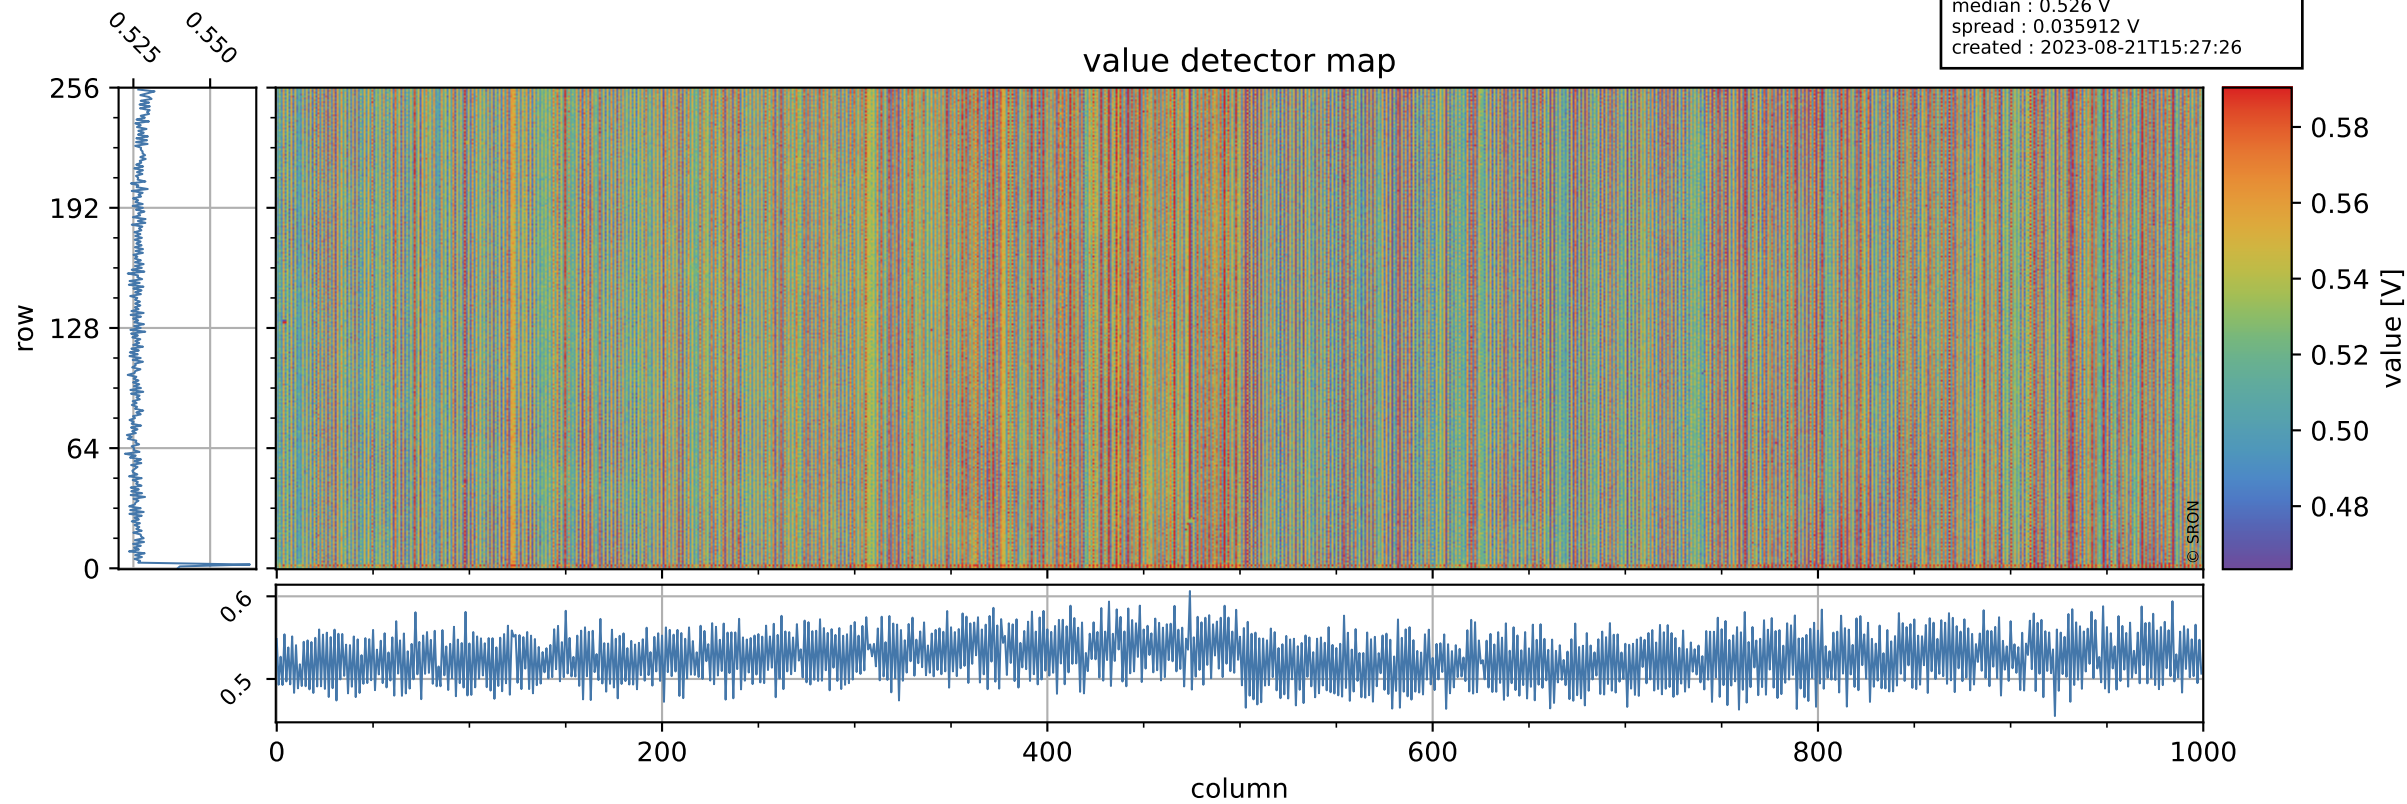

Tropomi SWIR offset (official)

orbits : 19 in [27427, 27472]
coverage : 2023-01-28 / 2023-01-31
median : 0.526 V
spread : 0.035912 V
created : 2023-08-21T15:27:26

value detector map

Tropomi SWIR offset (official)

orbits : 19 in [27427, 27472]
coverage : 2023-01-28 / 2023-01-31
median : 28.286 μV
spread : 14.416 μV
created : 2023-08-21T15:27:27

Tropomi SWIR offset (official)

orbits : 19 in [27427, 27472]
coverage : 2023-01-28 / 2023-01-31
median : -0.017501 mV
spread : 0.40813 mV
created : 2023-08-21T15:27:27

value compared with SWIR offset CKD

Tropomi SWIR offset (official) ground-tracks of Sentinel-5P

orbits : 19 in [27427, 27472]
coverage : 2023-01-28 / 2023-01-31
created : 2023-08-21T15:27:27

Tropomi SWIR offset (official)

orbits : [2827, 27472]
coverage : 2018-04-30 / 2023-01-31
created : 2023-08-21T15:27:28

trend of detector median & temperatures