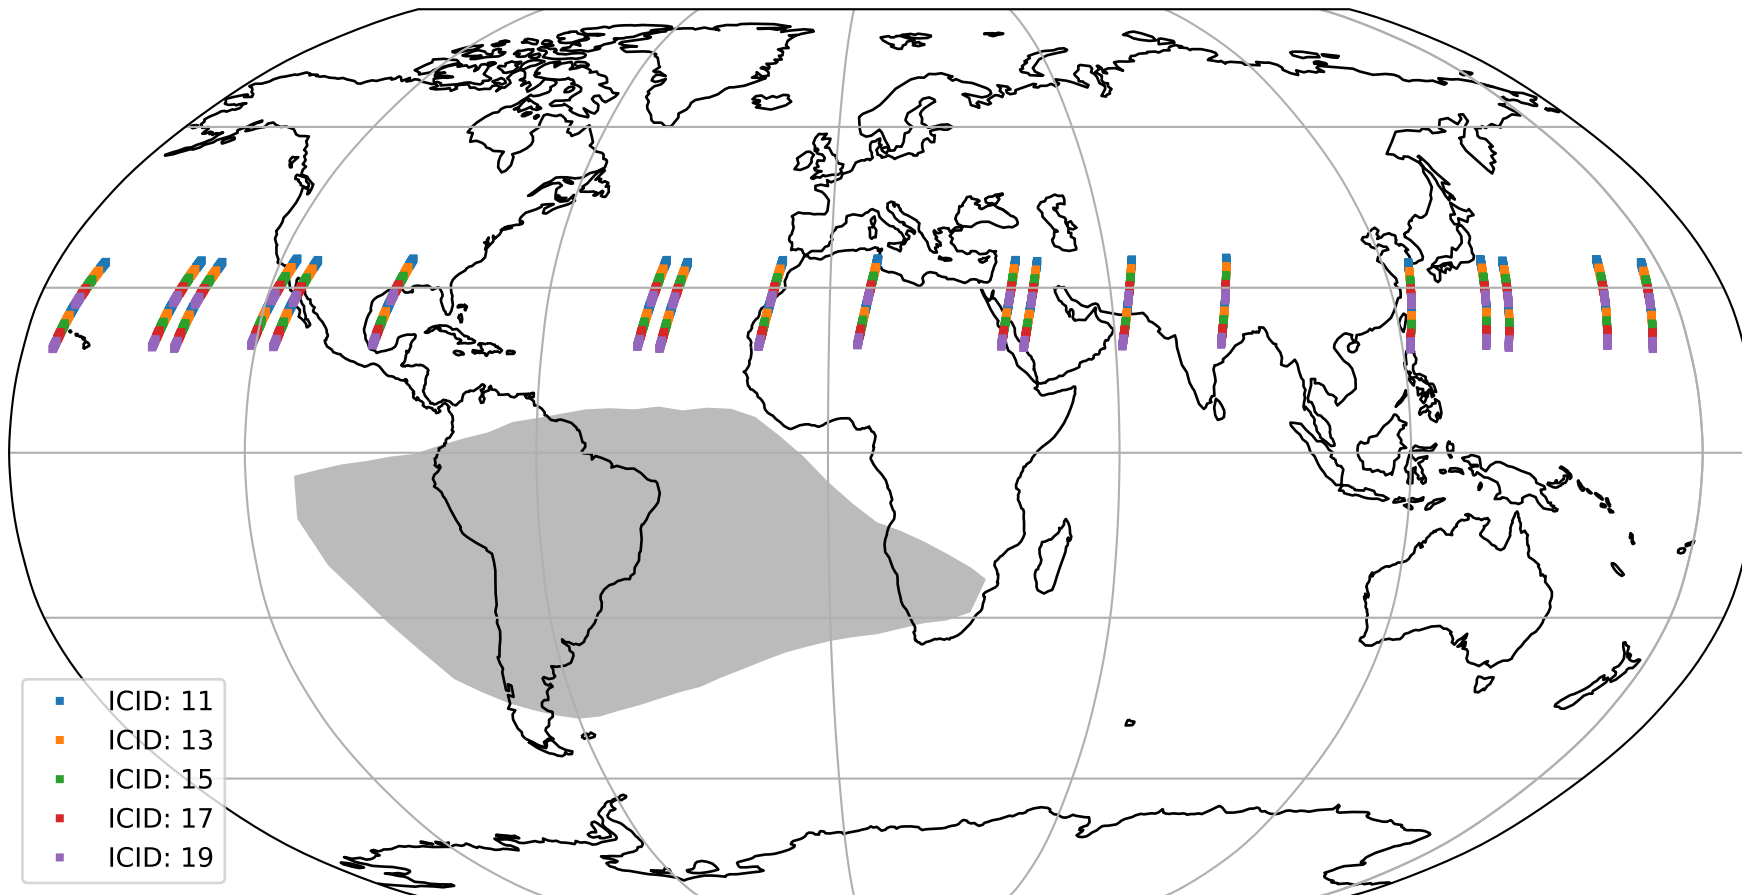

Tropomi SWIR offset (official)

orbits : 19 in [27427, 27472]
coverage : 2023-01-28 / 2023-01-31
median : 0.526 V
spread : 0.035912 V
created : 2023-08-21T15:27:26

value detector map

Tropomi SWIR offset (official)

orbits : 19 in [27427, 27472]
coverage : 2023-01-28 / 2023-01-31
median : 28.286 μV
spread : 14.416 μV
created : 2023-08-21T15:27:27

Tropomi SWIR offset (official)

orbits : 19 in [27427, 27472]
coverage : 2023-01-28 / 2023-01-31
median : -0.017501 mV
spread : 0.40813 mV
created : 2023-08-21T15:27:27

value compared with SWIR offset CKD

Tropomi SWIR offset (official) ground-tracks of Sentinel-5P

orbits : 19 in [27427, 27472]
coverage : 2023-01-28 / 2023-01-31
created : 2023-08-21T15:27:27

Tropomi SWIR offset (official)

orbits : [2827, 27472]
coverage : 2018-04-30 / 2023-01-31
created : 2023-08-21T15:27:28

trend of detector median & temperatures