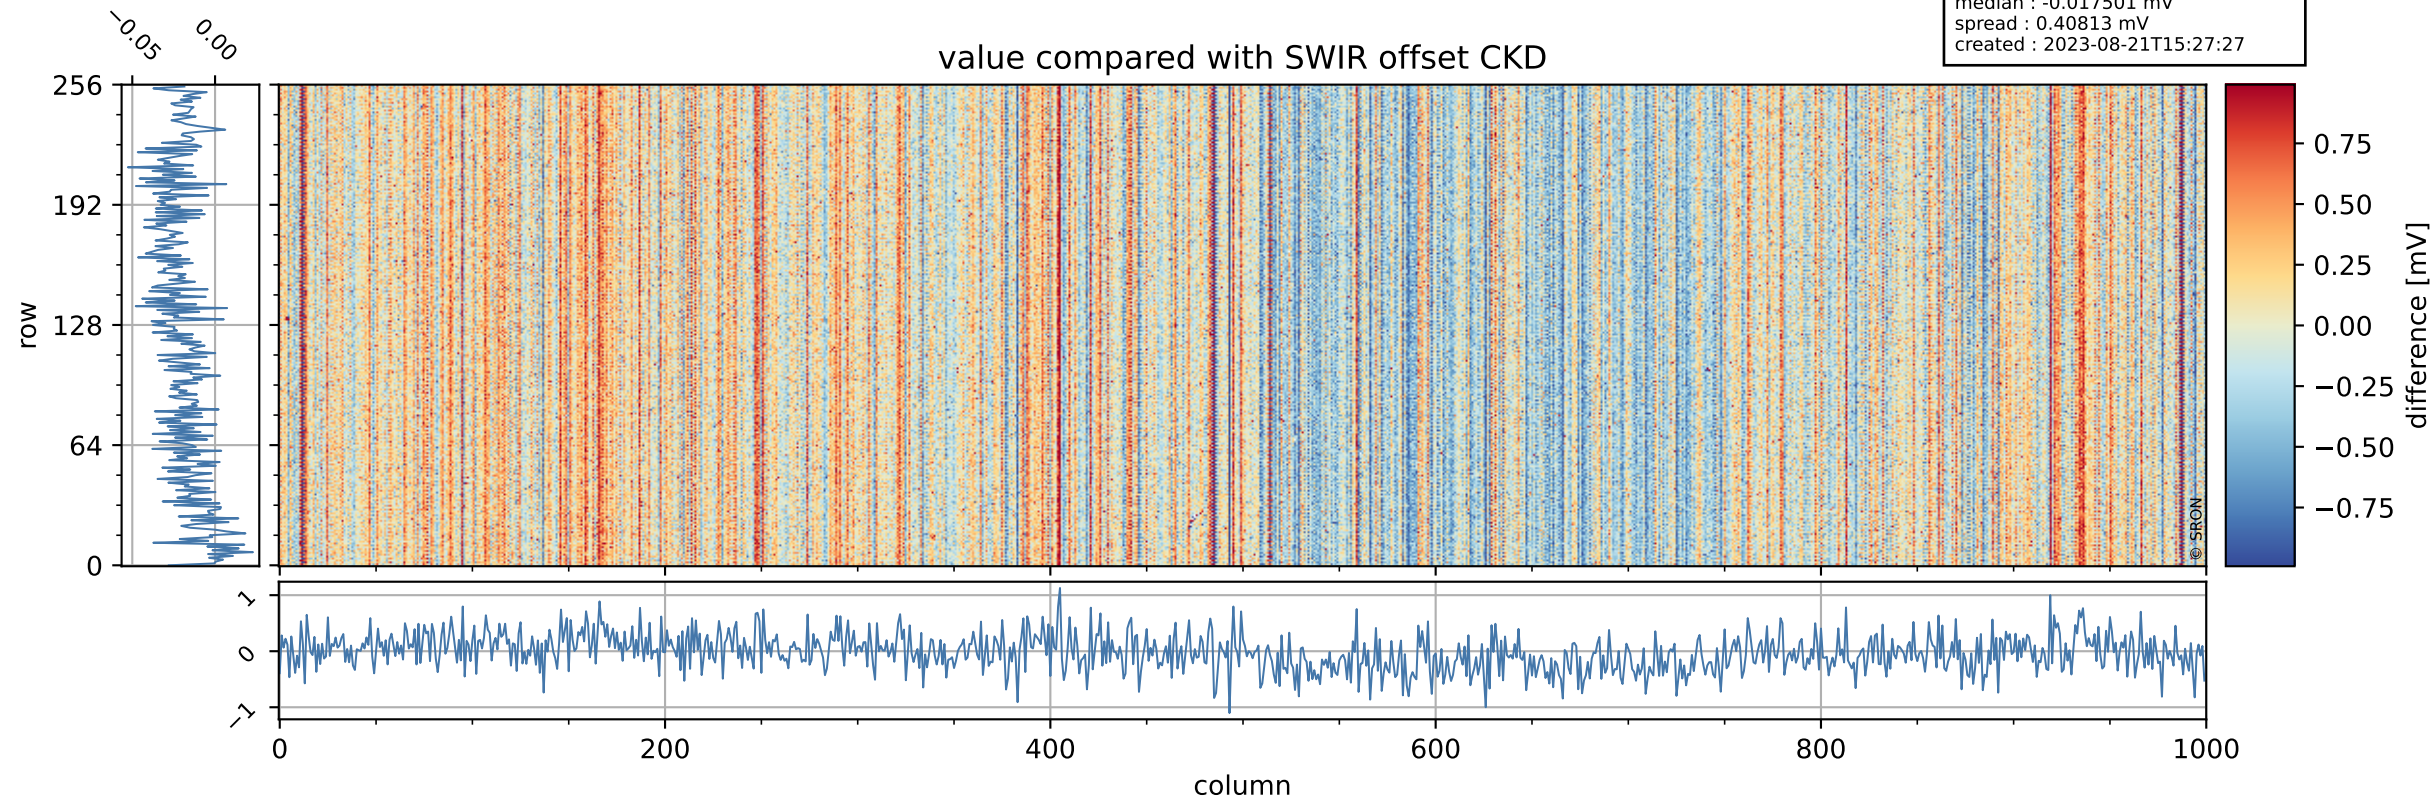

Tropomi SWIR offset (official)

orbits : 19 in [27427, 27472]
coverage : 2023-01-28 / 2023-01-31
median : 0.526 V
spread : 0.035912 V
created : 2023-08-21T15:27:26

value detector map

Tropomi SWIR offset (official)

orbits : 19 in [27427, 27472]
coverage : 2023-01-28 / 2023-01-31
median : 28.286 μV
spread : 14.416 μV
created : 2023-08-21T15:27:27

Tropomi SWIR offset (official)

orbits : 19 in [27427, 27472]
coverage : 2023-01-28 / 2023-01-31
median : -0.017501 mV
spread : 0.40813 mV
created : 2023-08-21T15:27:27

value compared with SWIR offset CKD

Tropomi SWIR offset (official) ground-tracks of Sentinel-5P

orbits : 19 in [27427, 27472]
coverage : 2023-01-28 / 2023-01-31
created : 2023-08-21T15:27:27

Tropomi SWIR offset (official)

orbits : [2827, 27472]
coverage : 2018-04-30 / 2023-01-31
created : 2023-08-21T15:27:28

trend of detector median & temperatures