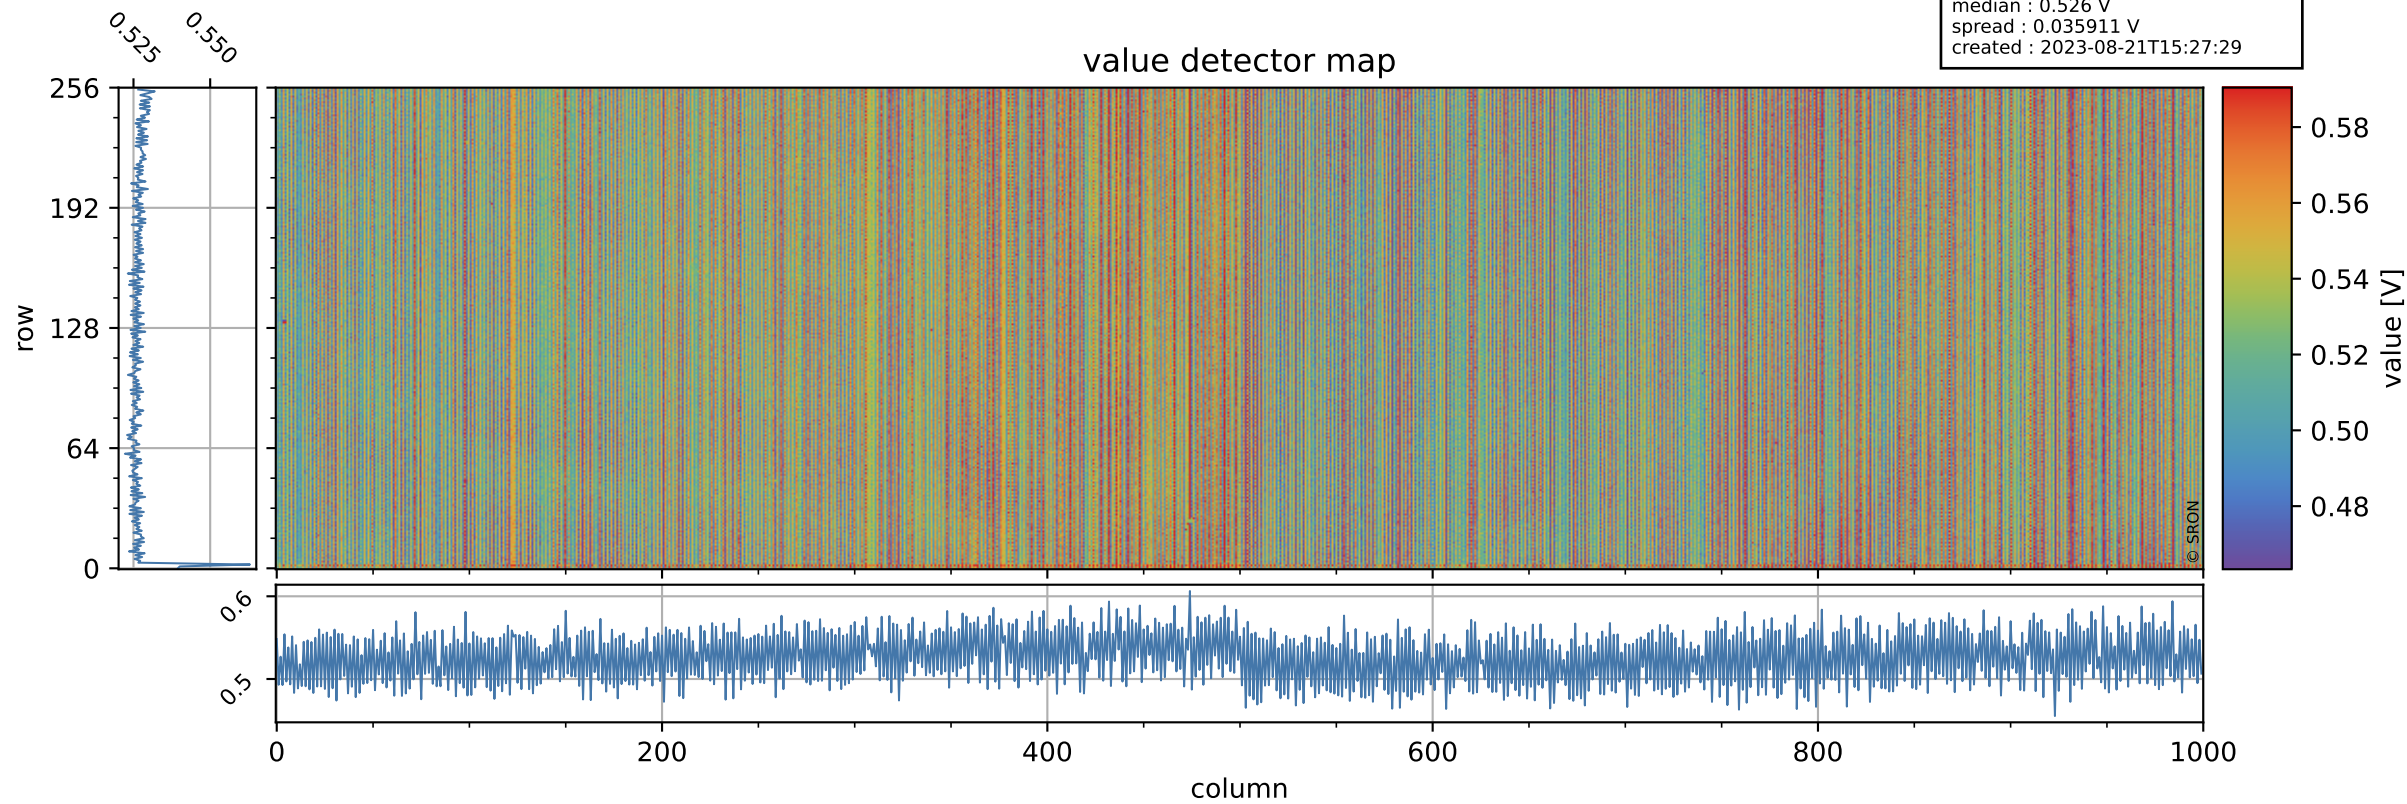

Tropomi SWIR offset (official)

orbits : 20 in [27442, 27487]
coverage : 2023-01-29 / 2023-02-01
median : 0.526 V
spread : 0.035911 V
created : 2023-08-21T15:27:29

value detector map

Tropomi SWIR offset (official)

orbits : 20 in [27442, 27487]
coverage : 2023-01-29 / 2023-02-01
median : 27.559 μV
spread : 14.142 μV
created : 2023-08-21T15:27:29

Tropomi SWIR offset (official)

orbits : 20 in [27442, 27487]
coverage : 2023-01-29 / 2023-02-01
median : -0.011026 mV
spread : 0.40848 mV
created : 2023-08-21T15:27:29

value compared with SWIR offset CKD

Tropomi SWIR offset (official) ground-tracks of Sentinel-5P

orbits : 20 in [27442, 27487]
coverage : 2023-01-29 / 2023-02-01
created : 2023-08-21T15:27:30

Tropomi SWIR offset (official)

orbits : [2827, 27487]
coverage : 2018-04-30 / 2023-02-01
created : 2023-08-21T15:27:30

trend of detector median & temperatures