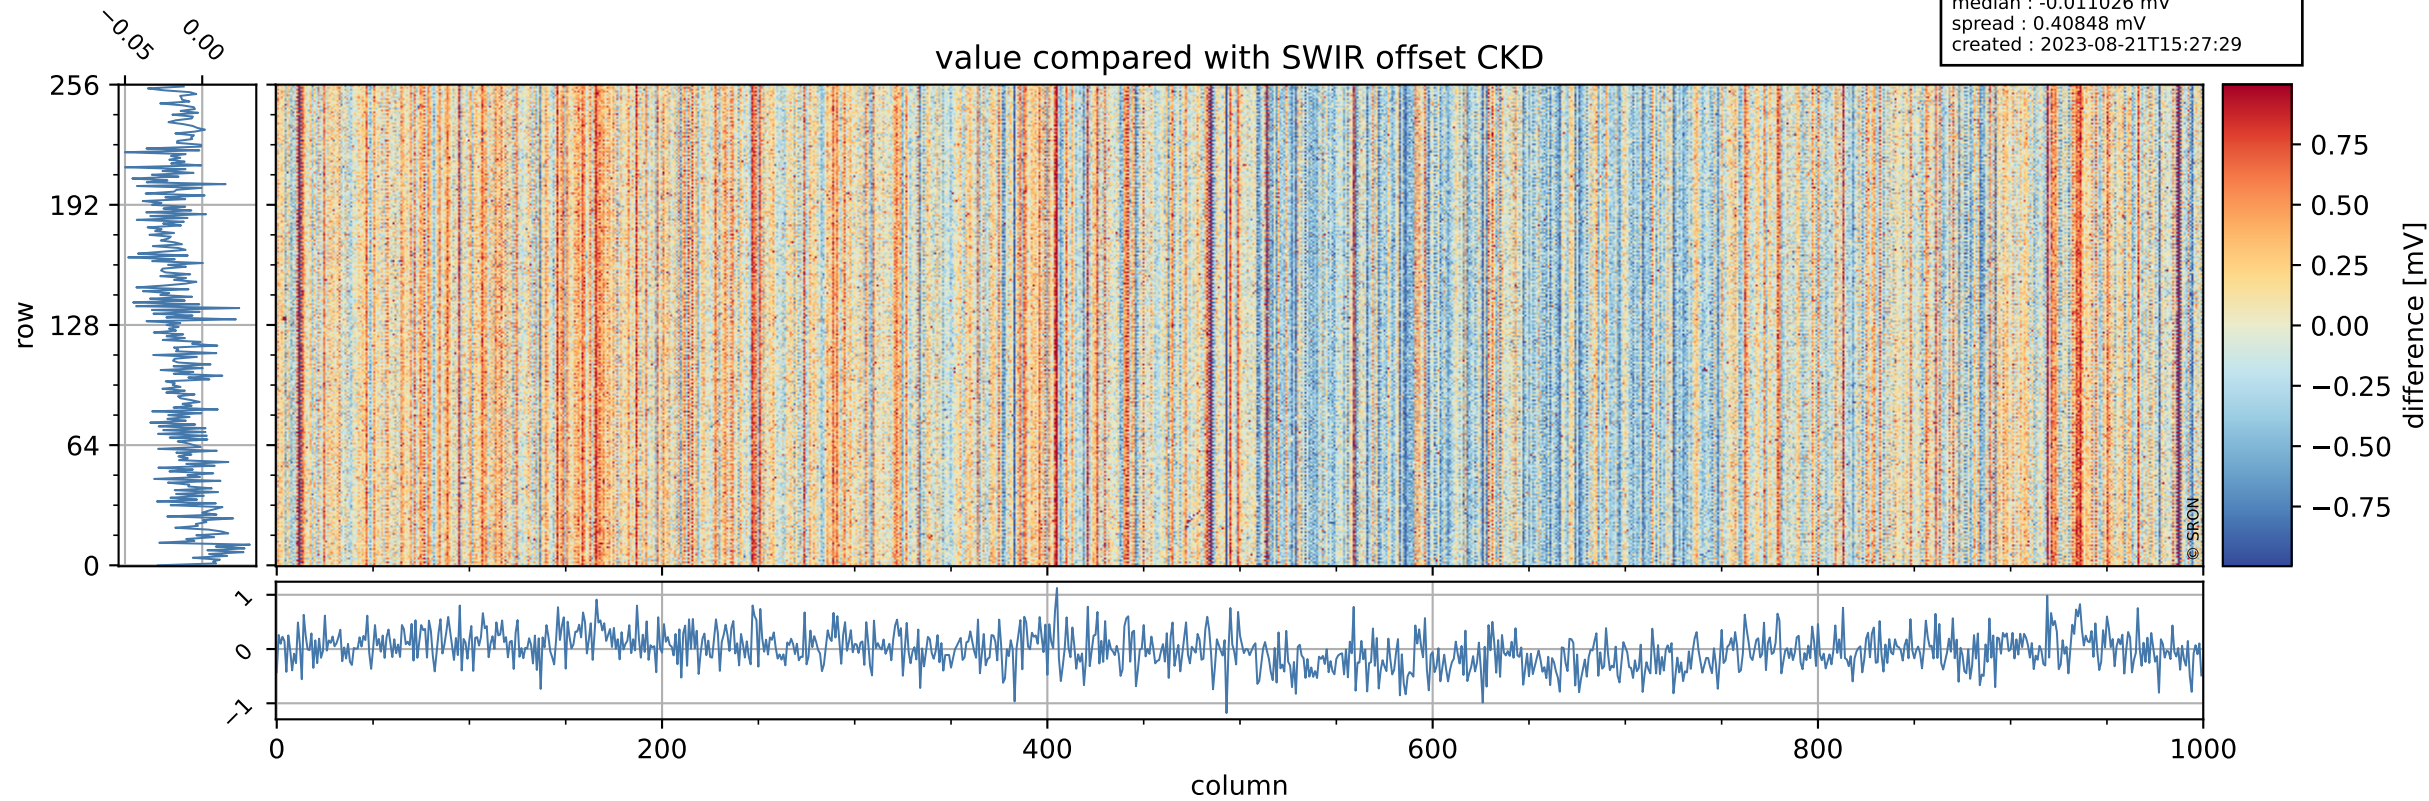

Tropomi SWIR offset (official)

orbits : 20 in [27442, 27487]
coverage : 2023-01-29 / 2023-02-01
median : 0.526 V
spread : 0.035911 V
created : 2023-08-21T15:27:29

value detector map

Tropomi SWIR offset (official)

orbits : 20 in [27442, 27487]
coverage : 2023-01-29 / 2023-02-01
median : 27.559 μV
spread : 14.142 μV
created : 2023-08-21T15:27:29

Tropomi SWIR offset (official)

orbits : 20 in [27442, 27487]
coverage : 2023-01-29 / 2023-02-01
median : -0.011026 mV
spread : 0.40848 mV
created : 2023-08-21T15:27:29

value compared with SWIR offset CKD

Tropomi SWIR offset (official) ground-tracks of Sentinel-5P

orbits : 20 in [27442, 27487]
coverage : 2023-01-29 / 2023-02-01
created : 2023-08-21T15:27:30

Tropomi SWIR offset (official)

orbits : [2827, 27487]
coverage : 2018-04-30 / 2023-02-01
created : 2023-08-21T15:27:30

trend of detector median & temperatures