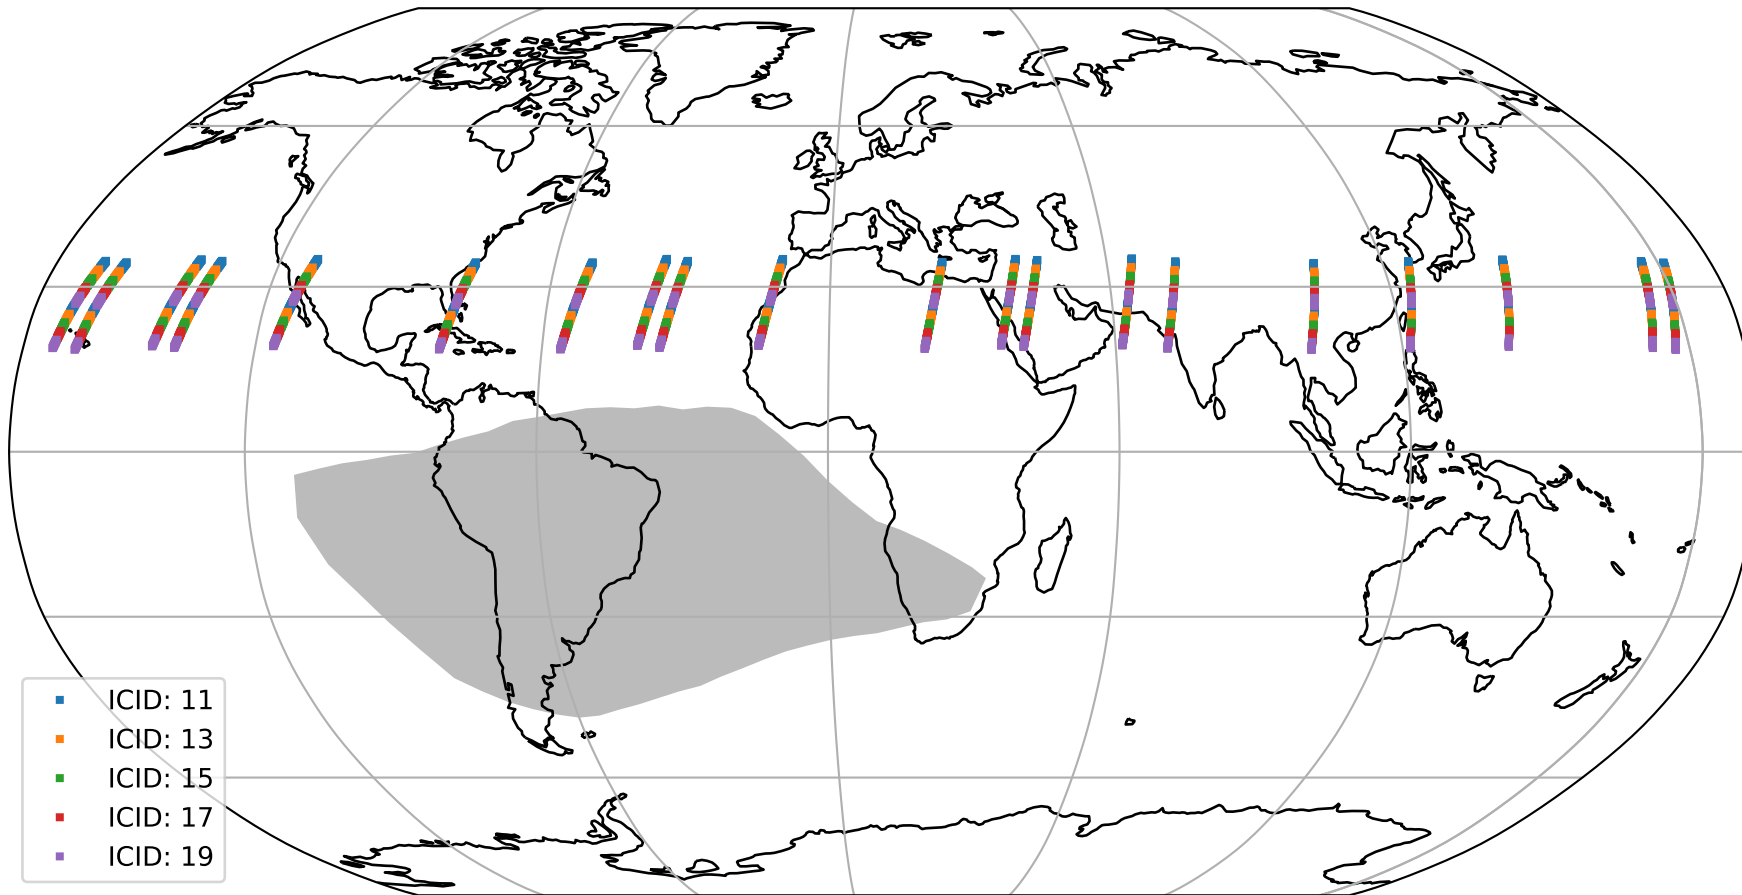

Tropomi SWIR offset (official)

orbits : 20 in [27442, 27487]
coverage : 2023-01-29 / 2023-02-01
median : 0.526 V
spread : 0.035911 V
created : 2023-08-21T15:27:29

value detector map

Tropomi SWIR offset (official)

orbits : 20 in [27442, 27487]
coverage : 2023-01-29 / 2023-02-01
median : 27.559 μV
spread : 14.142 μV
created : 2023-08-21T15:27:29

Tropomi SWIR offset (official)

orbits : 20 in [27442, 27487]
coverage : 2023-01-29 / 2023-02-01
median : -0.011026 mV
spread : 0.40848 mV
created : 2023-08-21T15:27:29

value compared with SWIR offset CKD

Tropomi SWIR offset (official) ground-tracks of Sentinel-5P

orbits : 20 in [27442, 27487]
coverage : 2023-01-29 / 2023-02-01
created : 2023-08-21T15:27:30

Tropomi SWIR offset (official)

orbits : [2827, 27487]
coverage : 2018-04-30 / 2023-02-01
created : 2023-08-21T15:27:30

trend of detector median & temperatures