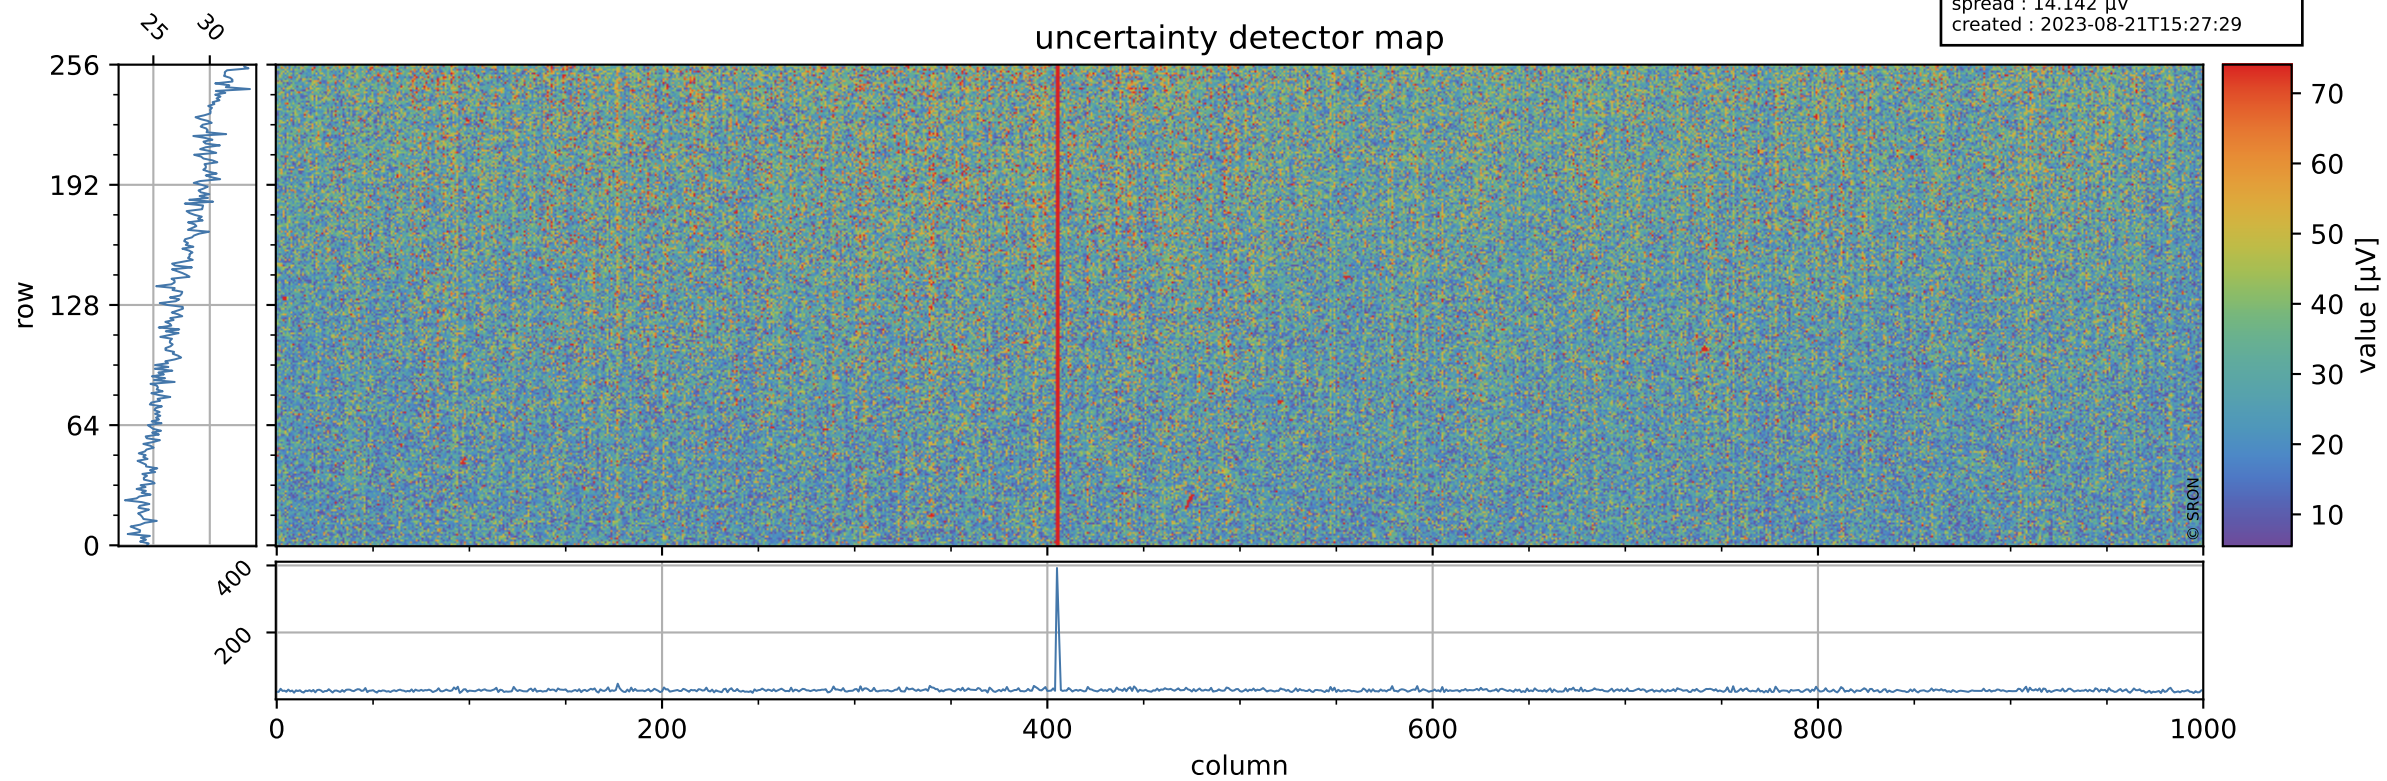

Tropomi SWIR offset (official)

orbits : 20 in [27442, 27487]
coverage : 2023-01-29 / 2023-02-01
median : 0.526 V
spread : 0.035911 V
created : 2023-08-21T15:27:29

value detector map

Tropomi SWIR offset (official)

orbits : 20 in [27442, 27487]
coverage : 2023-01-29 / 2023-02-01
median : 27.559 μV
spread : 14.142 μV
created : 2023-08-21T15:27:29

Tropomi SWIR offset (official)

orbits : 20 in [27442, 27487]
coverage : 2023-01-29 / 2023-02-01
median : -0.011026 mV
spread : 0.40848 mV
created : 2023-08-21T15:27:29

value compared with SWIR offset CKD

Tropomi SWIR offset (official) ground-tracks of Sentinel-5P

orbits : 20 in [27442, 27487]
coverage : 2023-01-29 / 2023-02-01
created : 2023-08-21T15:27:30

Tropomi SWIR offset (official)

orbits : [2827, 27487]
coverage : 2018-04-30 / 2023-02-01
created : 2023-08-21T15:27:30

trend of detector median & temperatures