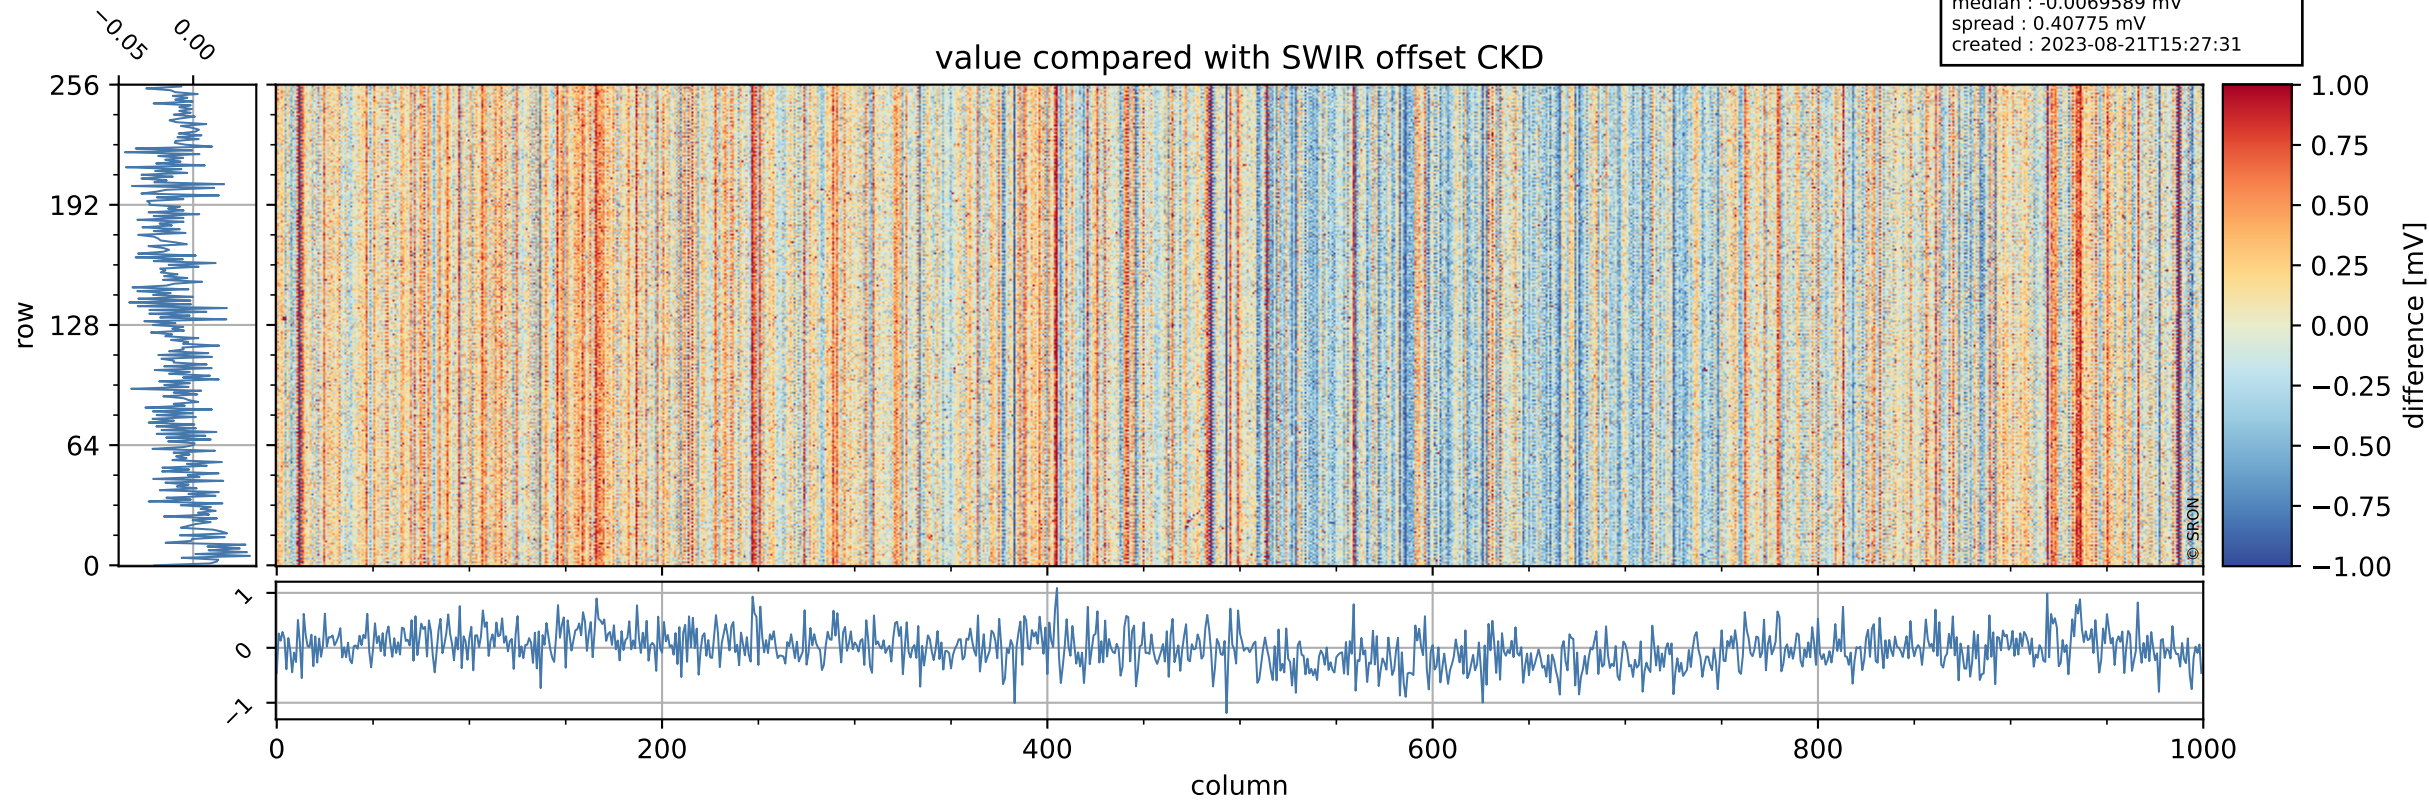

Tropomi SWIR offset (official)

orbits : 19 in [27457, 27502]
coverage : 2023-01-30 / 2023-02-02
median : 0.52601 V
spread : 0.035914 V
created : 2023-08-21T15:27:31

value detector map

Tropomi SWIR offset (official)

orbits : 19 in [27457, 27502]
coverage : 2023-01-30 / 2023-02-02
median : 27.626 μV
spread : 14.114 μV
created : 2023-08-21T15:27:31

Tropomi SWIR offset (official)

orbits : 19 in [27457, 27502]
coverage : 2023-01-30 / 2023-02-02
median : -0.0069589 mV
spread : 0.40775 mV
created : 2023-08-21T15:27:31

value compared with SWIR offset CKD

Tropomi SWIR offset (official) ground-tracks of Sentinel-5P

orbits : 19 in [27457, 27502]
coverage : 2023-01-30 / 2023-02-02
created : 2023-08-21T15:27:32

Tropomi SWIR offset (official)

orbits : [2827, 27502]
coverage : 2018-04-30 / 2023-02-02
created : 2023-08-21T15:27:32

trend of detector median & temperatures