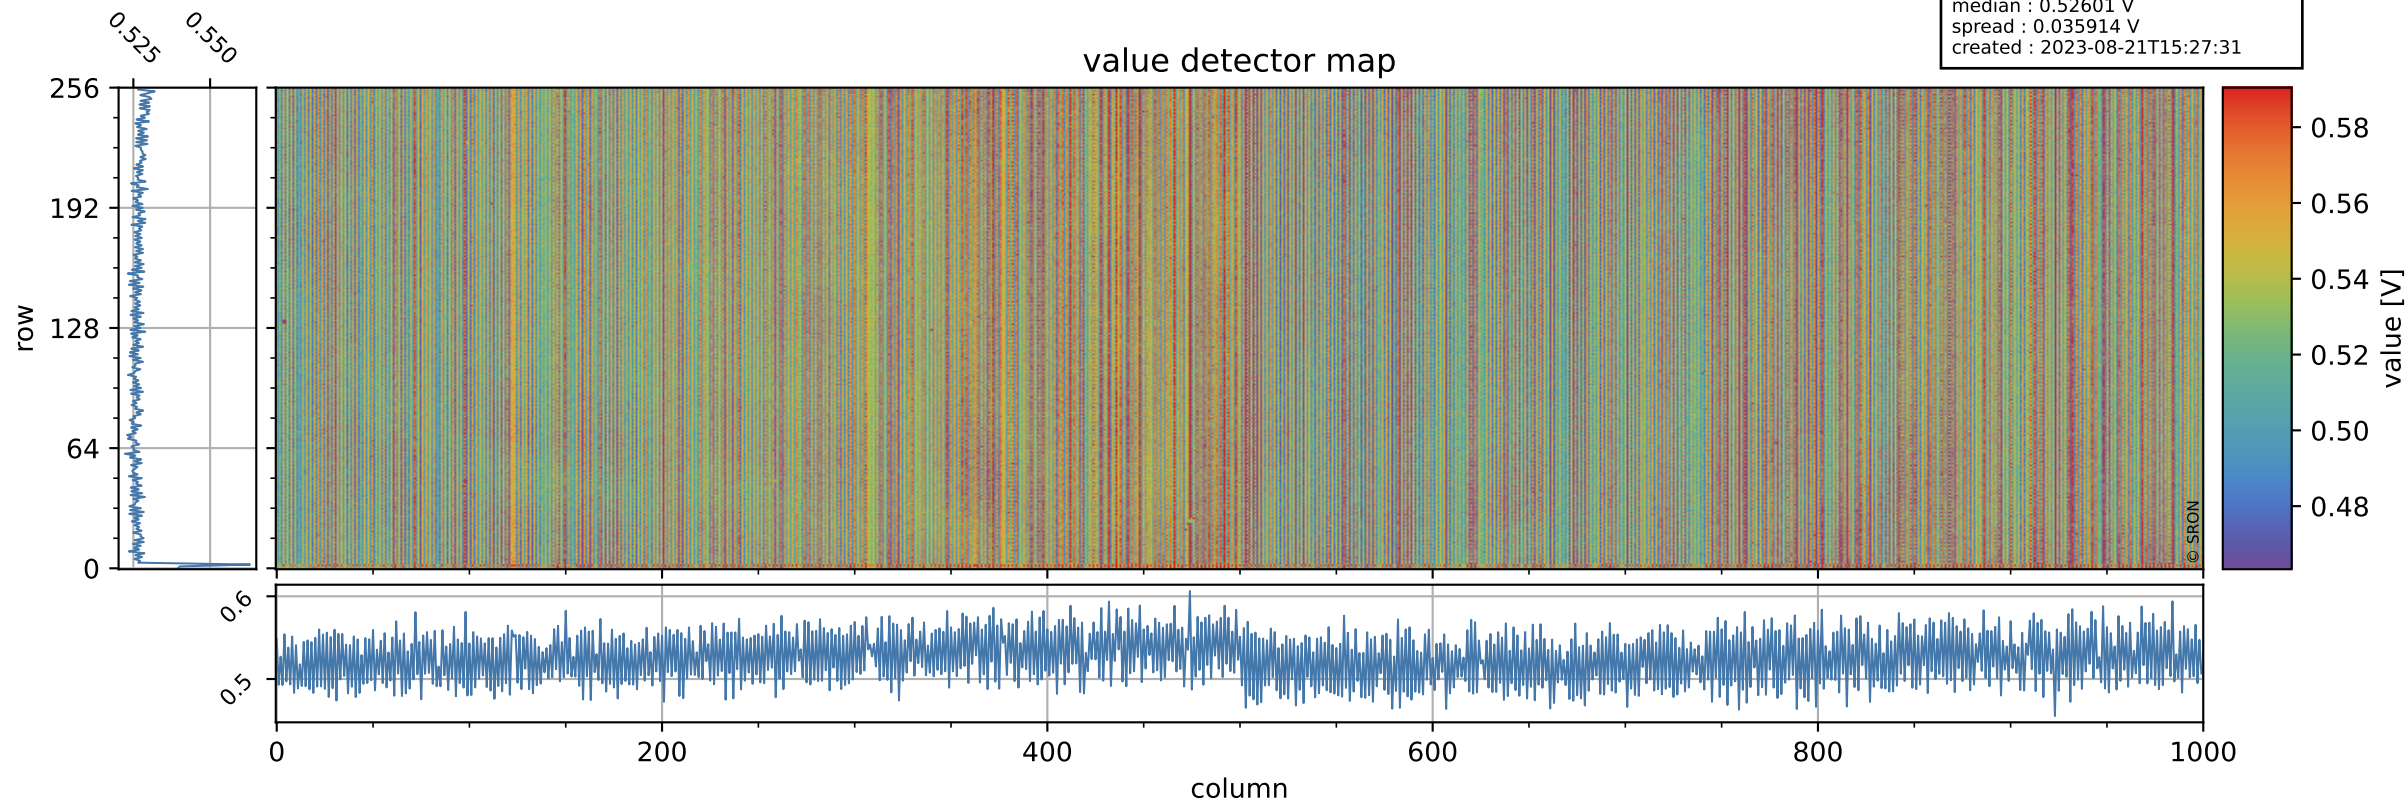

Tropomi SWIR offset (official)

orbits : 19 in [27457, 27502]
coverage : 2023-01-30 / 2023-02-02
median : 0.52601 V
spread : 0.035914 V
created : 2023-08-21T15:27:31

value detector map

Tropomi SWIR offset (official)

orbits : 19 in [27457, 27502]
coverage : 2023-01-30 / 2023-02-02
median : 27.626 μV
spread : 14.114 μV
created : 2023-08-21T15:27:31

Tropomi SWIR offset (official)

orbits : 19 in [27457, 27502]
coverage : 2023-01-30 / 2023-02-02
median : -0.0069589 mV
spread : 0.40775 mV
created : 2023-08-21T15:27:31

value compared with SWIR offset CKD

Tropomi SWIR offset (official) ground-tracks of Sentinel-5P

orbits : 19 in [27457, 27502]
coverage : 2023-01-30 / 2023-02-02
created : 2023-08-21T15:27:32

Tropomi SWIR offset (official)

orbits : [2827, 27502]
coverage : 2018-04-30 / 2023-02-02
created : 2023-08-21T15:27:32

trend of detector median & temperatures