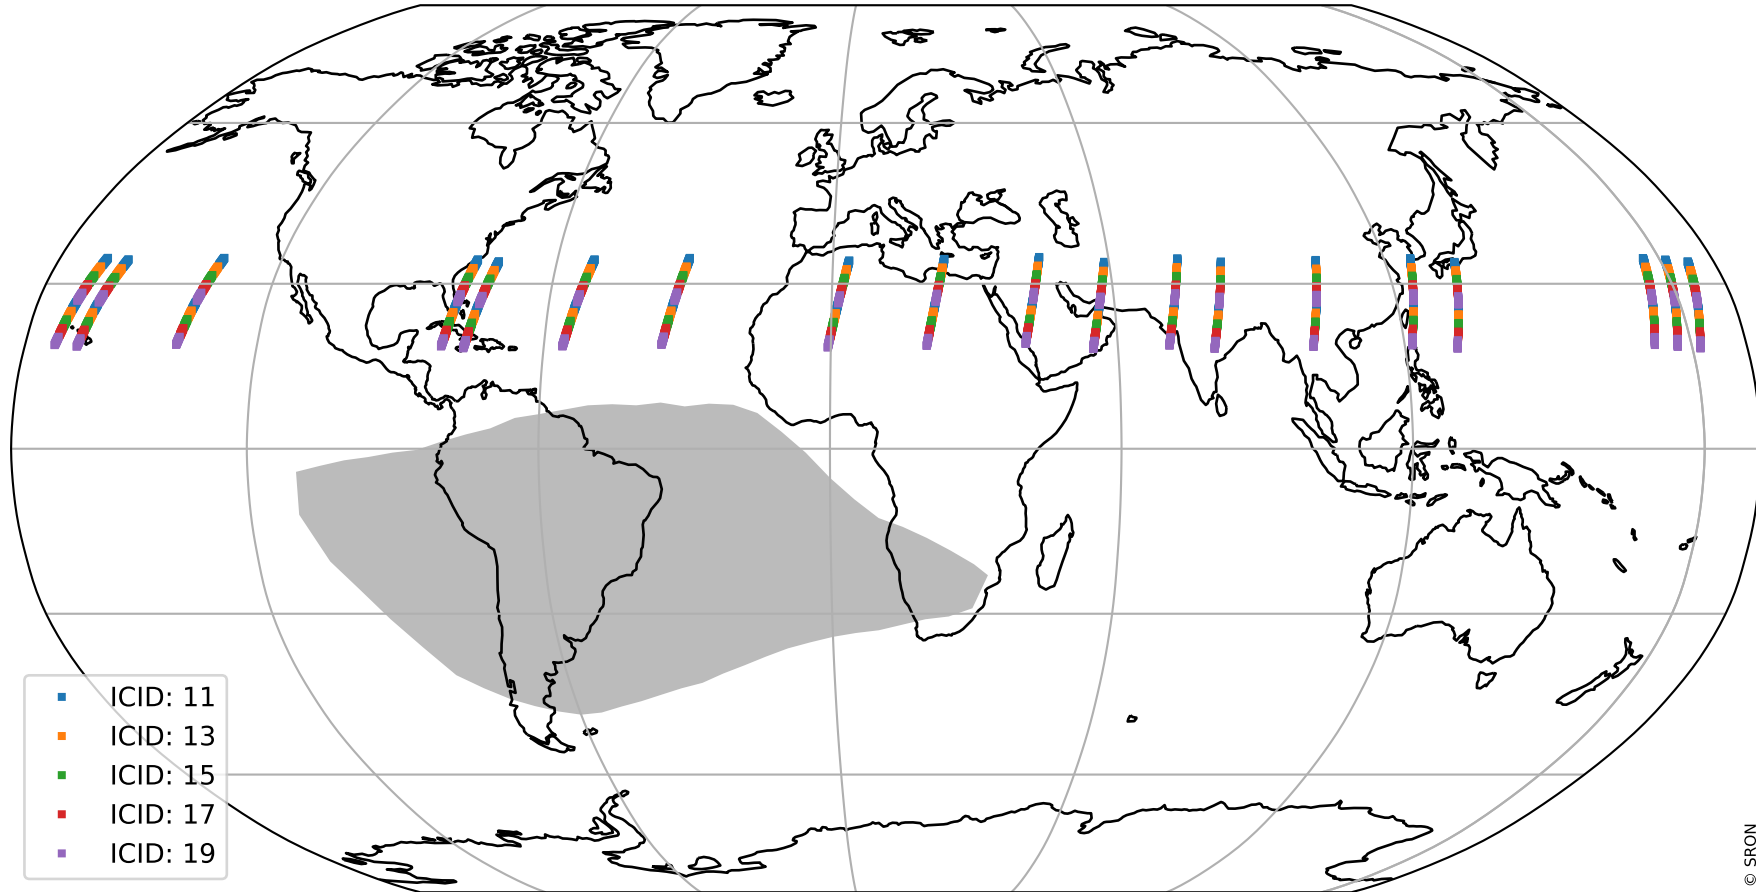

Tropomi SWIR offset (official)

orbits : 19 in [27457, 27502]
coverage : 2023-01-30 / 2023-02-02
median : 0.52601 V
spread : 0.035914 V
created : 2023-08-21T15:27:31

value detector map

Tropomi SWIR offset (official)

orbits : 19 in [27457, 27502]
coverage : 2023-01-30 / 2023-02-02
median : 27.626 μV
spread : 14.114 μV
created : 2023-08-21T15:27:31

Tropomi SWIR offset (official)

orbits : 19 in [27457, 27502]
coverage : 2023-01-30 / 2023-02-02
median : -0.0069589 mV
spread : 0.40775 mV
created : 2023-08-21T15:27:31

value compared with SWIR offset CKD

Tropomi SWIR offset (official) ground-tracks of Sentinel-5P

orbits : 19 in [27457, 27502]
coverage : 2023-01-30 / 2023-02-02
created : 2023-08-21T15:27:32

Tropomi SWIR offset (official)

orbits : [2827, 27502]
coverage : 2018-04-30 / 2023-02-02
created : 2023-08-21T15:27:32

trend of detector median & temperatures