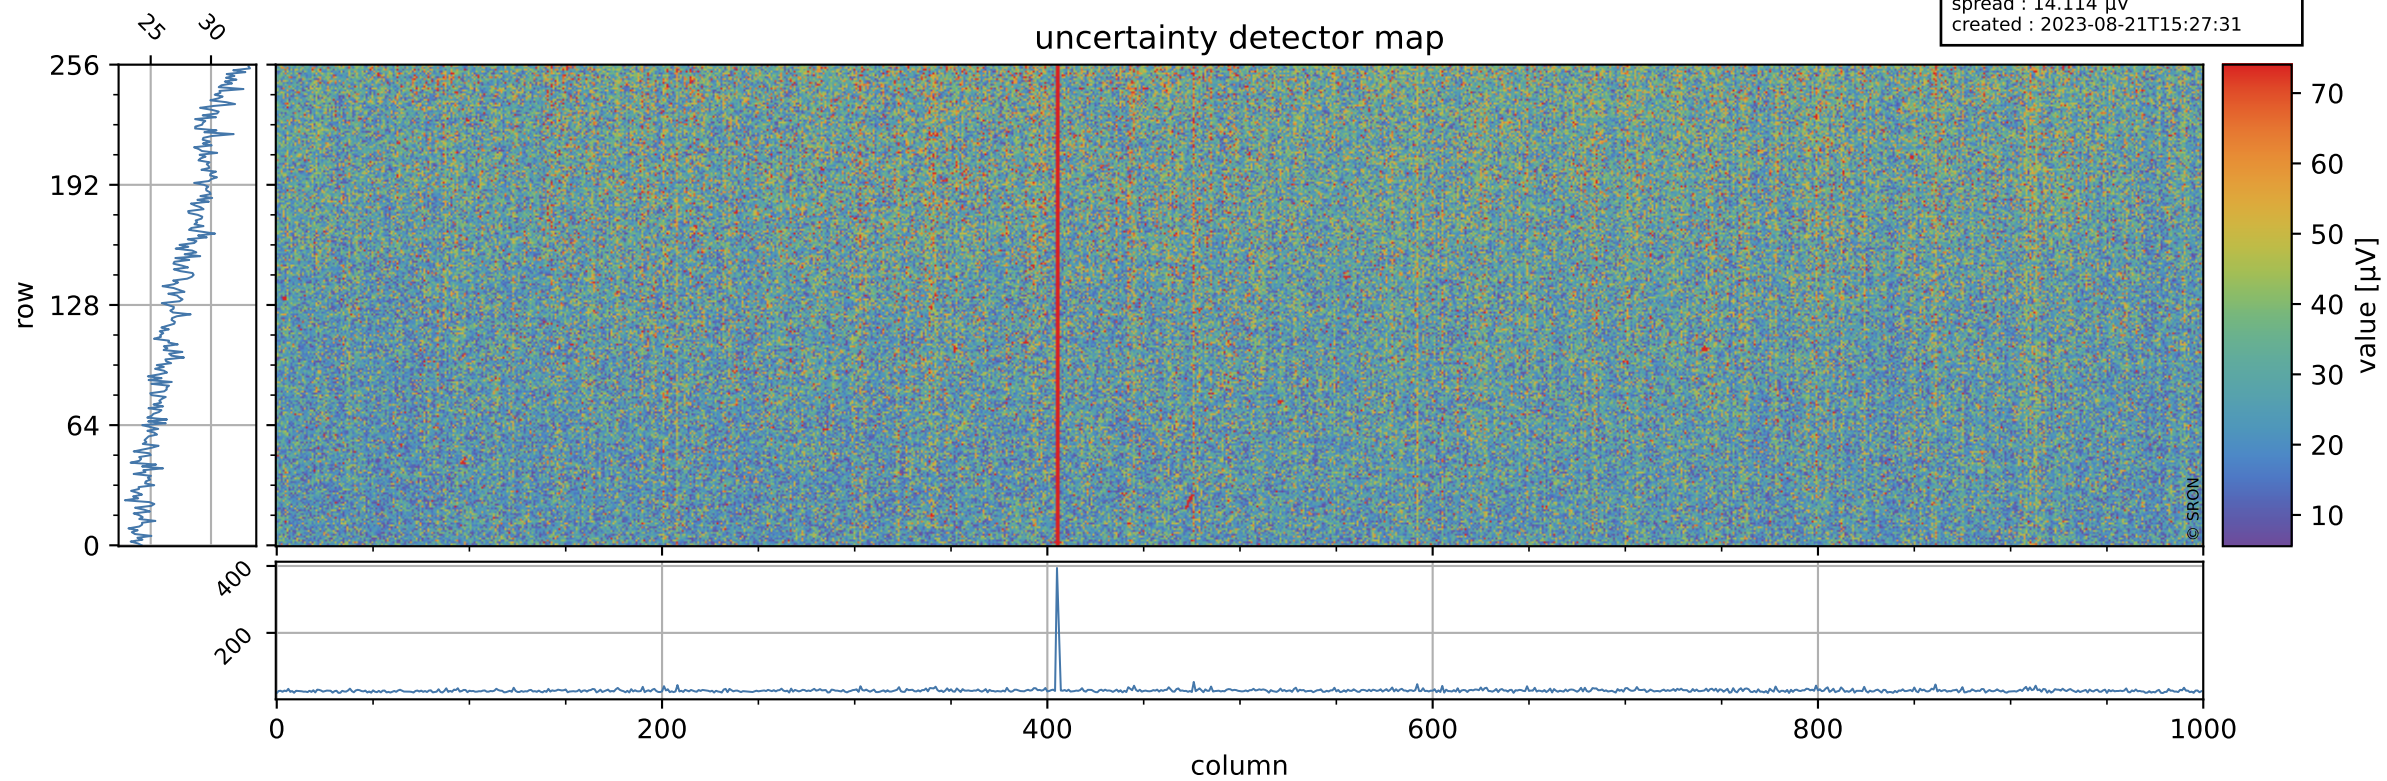

Tropomi SWIR offset (official)

orbits : 19 in [27457, 27502]
coverage : 2023-01-30 / 2023-02-02
median : 0.52601 V
spread : 0.035914 V
created : 2023-08-21T15:27:31

value detector map

Tropomi SWIR offset (official)

orbits : 19 in [27457, 27502]
coverage : 2023-01-30 / 2023-02-02
median : 27.626 μV
spread : 14.114 μV
created : 2023-08-21T15:27:31

Tropomi SWIR offset (official)

orbits : 19 in [27457, 27502]
coverage : 2023-01-30 / 2023-02-02
median : -0.0069589 mV
spread : 0.40775 mV
created : 2023-08-21T15:27:31

value compared with SWIR offset CKD

Tropomi SWIR offset (official) ground-tracks of Sentinel-5P

orbits : 19 in [27457, 27502]
coverage : 2023-01-30 / 2023-02-02
created : 2023-08-21T15:27:32

Tropomi SWIR offset (official)

orbits : [2827, 27502]
coverage : 2018-04-30 / 2023-02-02
created : 2023-08-21T15:27:32

trend of detector median & temperatures