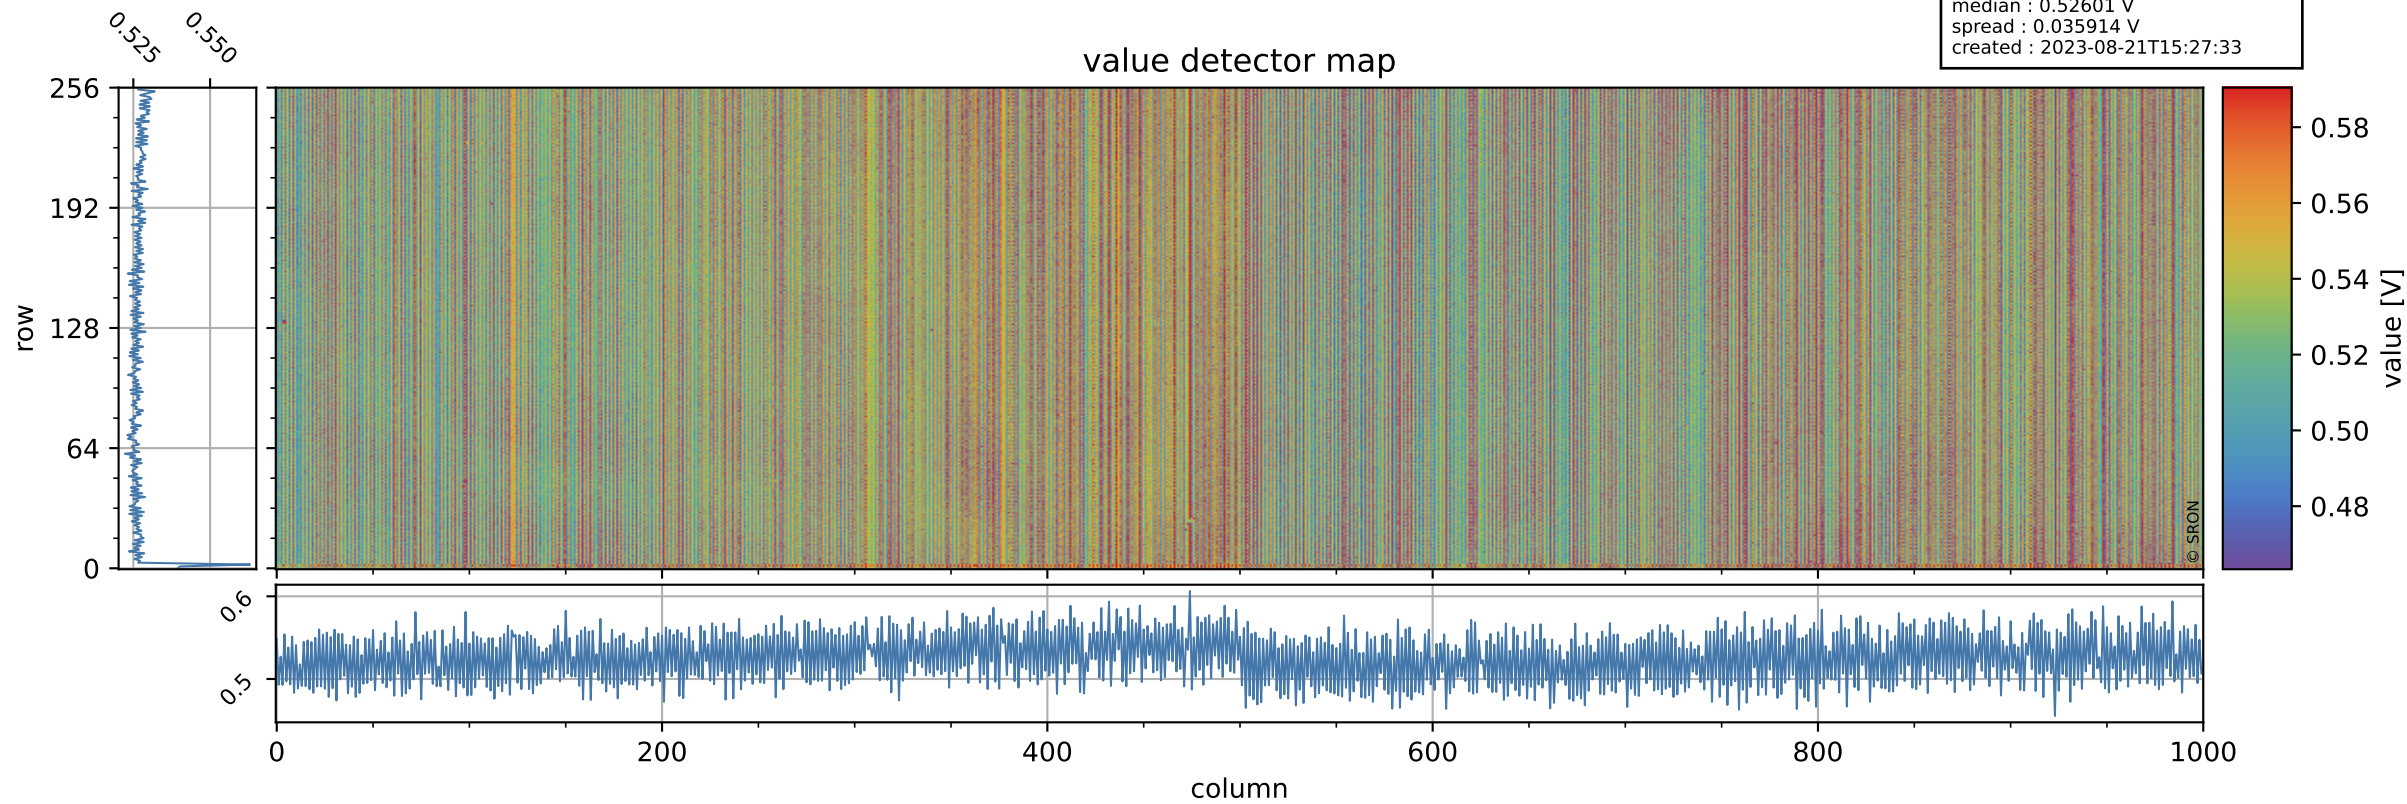

Tropomi SWIR offset (official)

orbits : 19 in [27472, 27517]
coverage : 2023-01-31 / 2023-02-03
median : 0.52601 V
spread : 0.035914 V
created : 2023-08-21T15:27:33

value detector map

Tropomi SWIR offset (official)

orbits : 19 in [27472, 27517]
coverage : 2023-01-31 / 2023-02-03
median : 27.939 μV
spread : 14.188 μV
created : 2023-08-21T15:27:33

Tropomi SWIR offset (official)

orbits : 19 in [27472, 27517]
coverage : 2023-01-31 / 2023-02-03
median : -0.00048503 mV
spread : 0.4075 mV
created : 2023-08-21T15:27:34

value compared with SWIR offset CKD

Tropomi SWIR offset (official) ground-tracks of Sentinel-5P

orbits : 19 in [27472, 27517]
coverage : 2023-01-31 / 2023-02-03
created : 2023-08-21T15:27:34

Tropomi SWIR offset (official)

orbits : [2827, 27517]
coverage : 2018-04-30 / 2023-02-03
created : 2023-08-21T15:27:34

trend of detector median & temperatures