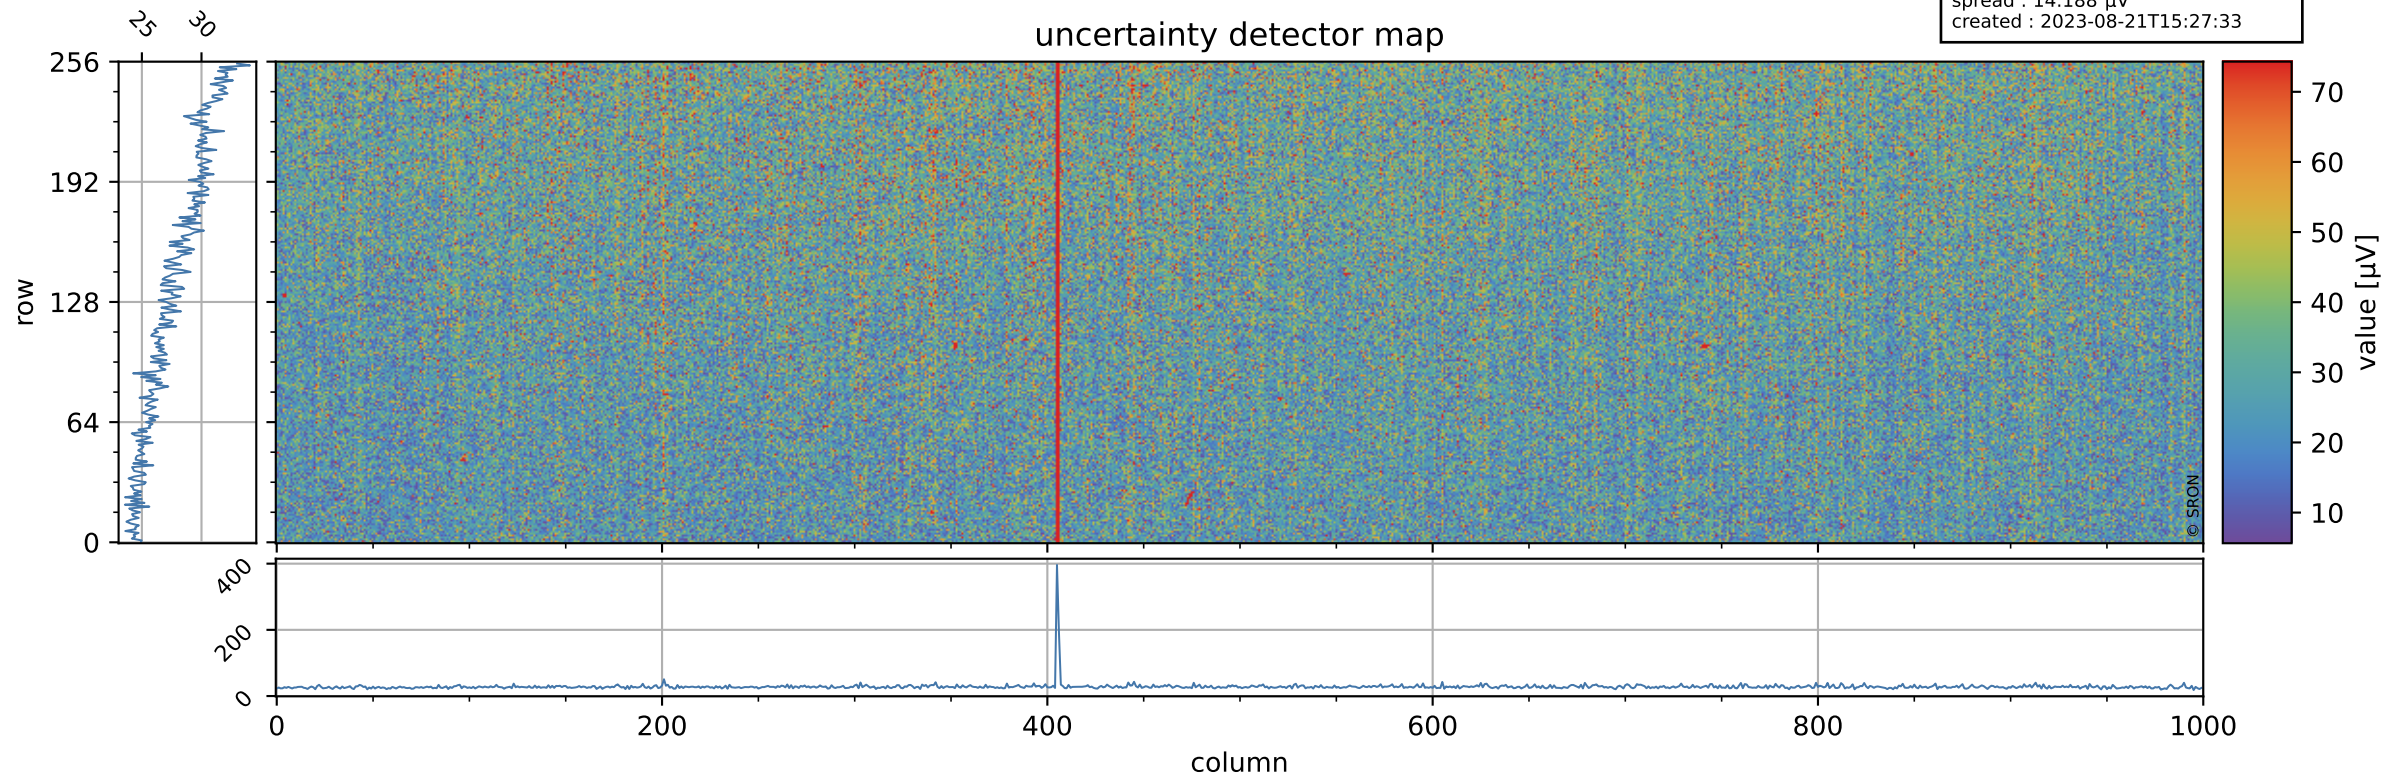

Tropomi SWIR offset (official)

orbits : 19 in [27472, 27517]
coverage : 2023-01-31 / 2023-02-03
median : 0.52601 V
spread : 0.035914 V
created : 2023-08-21T15:27:33

value detector map

Tropomi SWIR offset (official)

orbits : 19 in [27472, 27517]
coverage : 2023-01-31 / 2023-02-03
median : 27.939 μV
spread : 14.188 μV
created : 2023-08-21T15:27:33

Tropomi SWIR offset (official)

orbits : 19 in [27472, 27517]
coverage : 2023-01-31 / 2023-02-03
median : -0.00048503 mV
spread : 0.4075 mV
created : 2023-08-21T15:27:34

value compared with SWIR offset CKD

Tropomi SWIR offset (official) ground-tracks of Sentinel-5P

orbits : 19 in [27472, 27517]
coverage : 2023-01-31 / 2023-02-03
created : 2023-08-21T15:27:34

Tropomi SWIR offset (official)

orbits : [2827, 27517]
coverage : 2018-04-30 / 2023-02-03
created : 2023-08-21T15:27:34

trend of detector median & temperatures