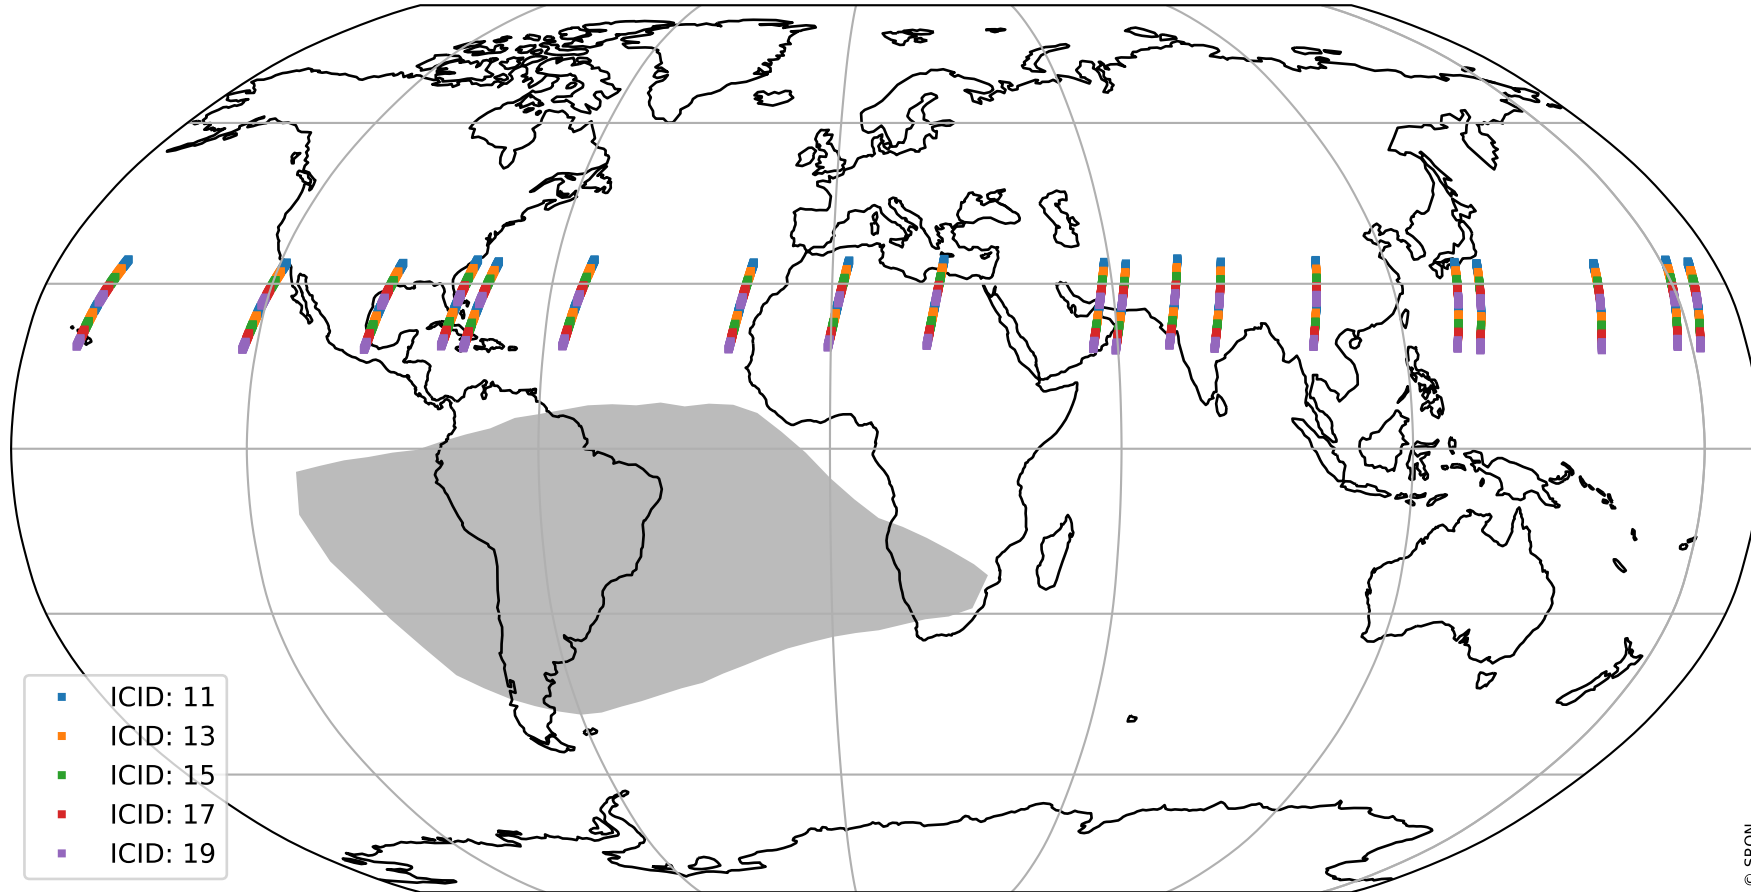

Tropomi SWIR offset (official)

orbits : 19 in [27472, 27517]
coverage : 2023-01-31 / 2023-02-03
median : 0.52601 V
spread : 0.035914 V
created : 2023-08-21T15:27:33

value detector map

Tropomi SWIR offset (official)

orbits : 19 in [27472, 27517]
coverage : 2023-01-31 / 2023-02-03
median : 27.939 μV
spread : 14.188 μV
created : 2023-08-21T15:27:33

Tropomi SWIR offset (official)

orbits : 19 in [27472, 27517]
coverage : 2023-01-31 / 2023-02-03
median : -0.00048503 mV
spread : 0.4075 mV
created : 2023-08-21T15:27:34

value compared with SWIR offset CKD

Tropomi SWIR offset (official) ground-tracks of Sentinel-5P

orbits : 19 in [27472, 27517]
coverage : 2023-01-31 / 2023-02-03
created : 2023-08-21T15:27:34

Tropomi SWIR offset (official)

orbits : [2827, 27517]
coverage : 2018-04-30 / 2023-02-03
created : 2023-08-21T15:27:34

trend of detector median & temperatures