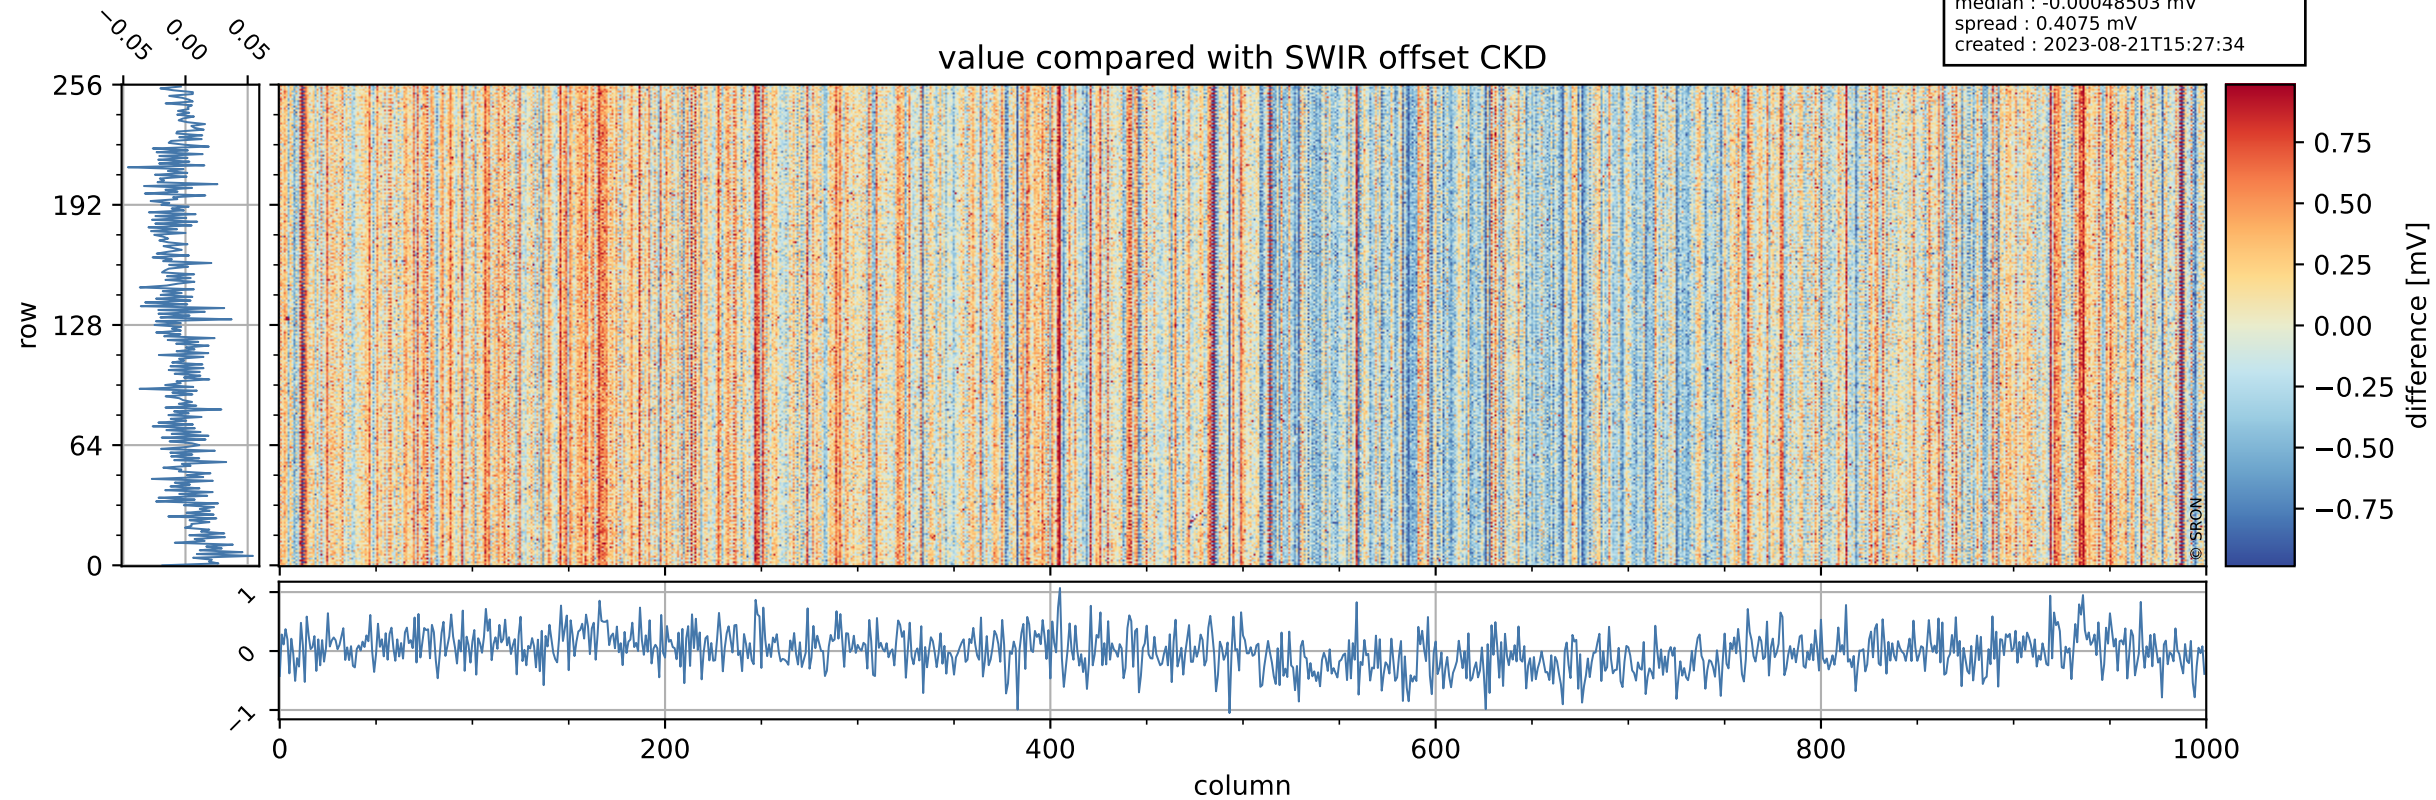

Tropomi SWIR offset (official)

orbits : 19 in [27472, 27517]
coverage : 2023-01-31 / 2023-02-03
median : 0.52601 V
spread : 0.035914 V
created : 2023-08-21T15:27:33

value detector map

Tropomi SWIR offset (official)

orbits : 19 in [27472, 27517]
coverage : 2023-01-31 / 2023-02-03
median : 27.939 μV
spread : 14.188 μV
created : 2023-08-21T15:27:33

Tropomi SWIR offset (official)

orbits : 19 in [27472, 27517]
coverage : 2023-01-31 / 2023-02-03
median : -0.00048503 mV
spread : 0.4075 mV
created : 2023-08-21T15:27:34

value compared with SWIR offset CKD

Tropomi SWIR offset (official) ground-tracks of Sentinel-5P

orbits : 19 in [27472, 27517]
coverage : 2023-01-31 / 2023-02-03
created : 2023-08-21T15:27:34

Tropomi SWIR offset (official)

orbits : [2827, 27517]
coverage : 2018-04-30 / 2023-02-03
created : 2023-08-21T15:27:34

trend of detector median & temperatures