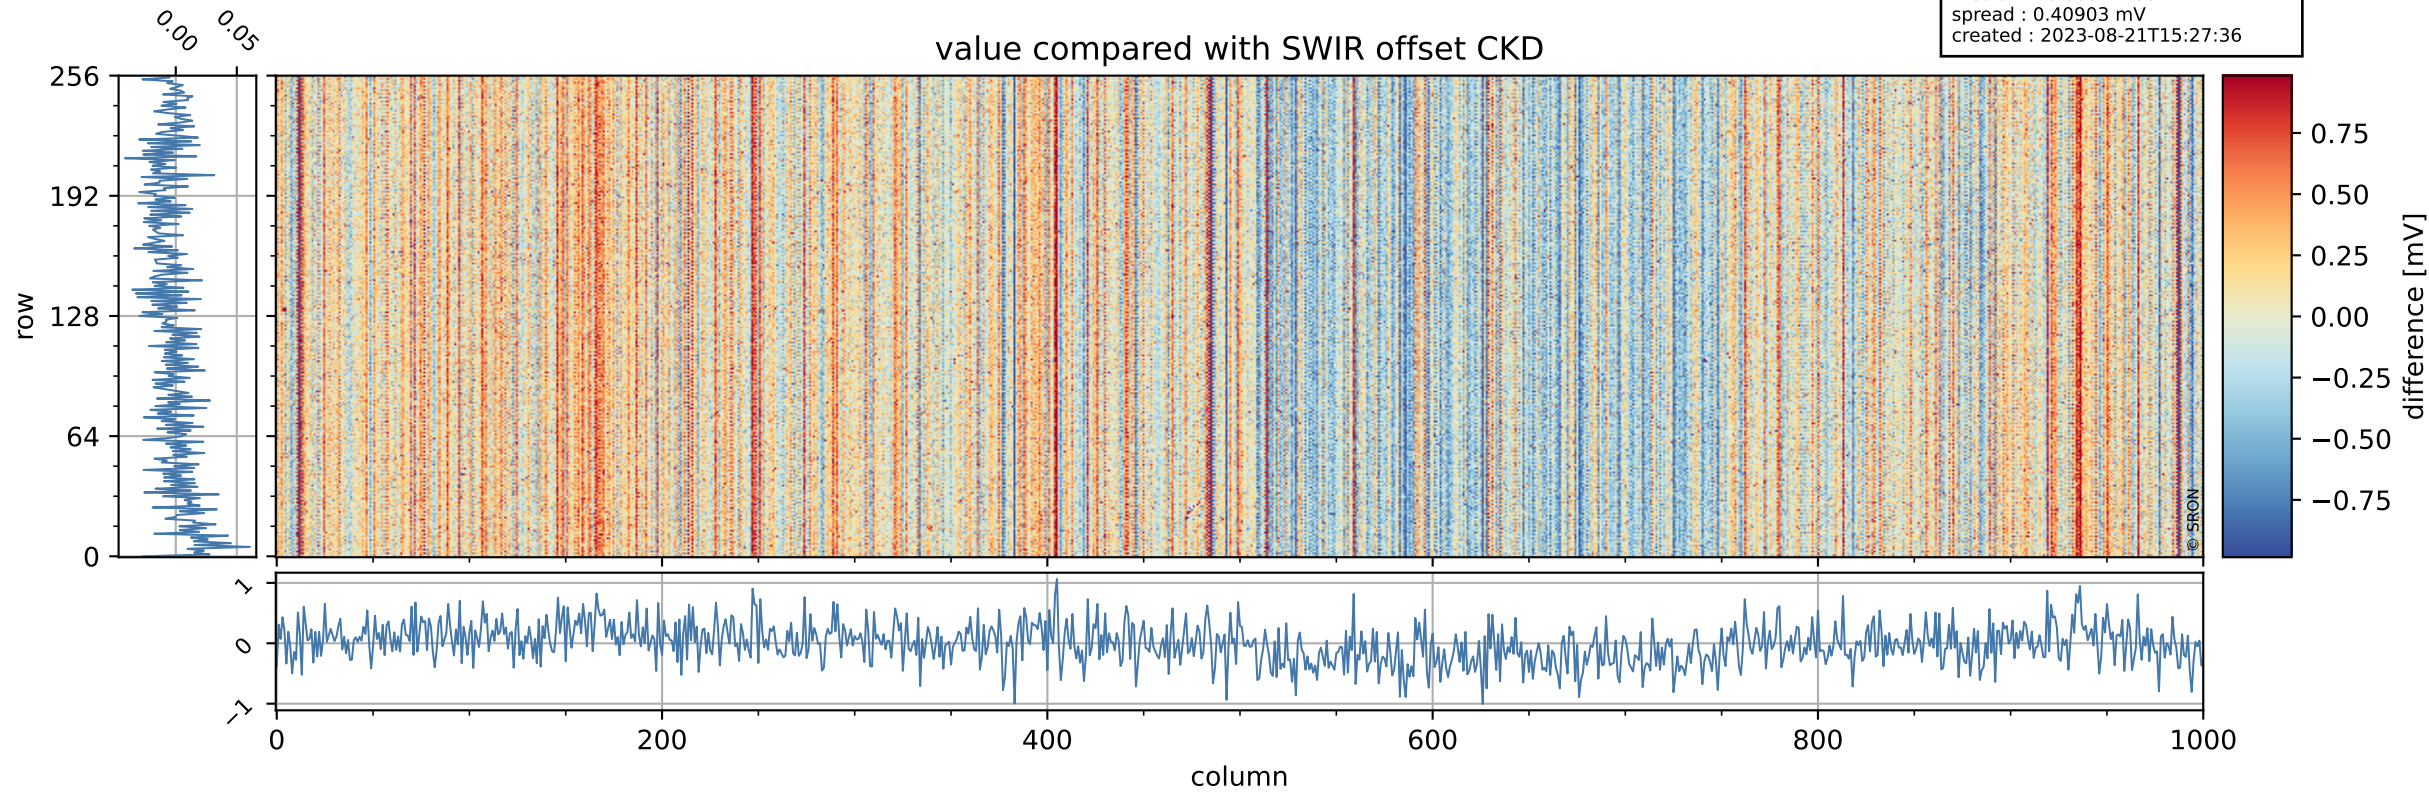

Tropomi SWIR offset (official)

orbits : 18 in [27487, 27532]
coverage : 2023-02-02 / 2023-02-05
median : 0.52601 V
spread : 0.035914 V
created : 2023-08-21T15:27:35

value detector map

Tropomi SWIR offset (official)

orbits : 18 in [27487, 27532]
coverage : 2023-02-02 / 2023-02-05
median : 28.708 μV
spread : 14.424 μV
created : 2023-08-21T15:27:36

Tropomi SWIR offset (official)

orbits : 18 in [27487, 27532]
coverage : 2023-02-02 / 2023-02-05
median : -0.00072433 mV
spread : 0.40903 mV
created : 2023-08-21T15:27:36

value compared with SWIR offset CKD

Tropomi SWIR offset (official) ground-tracks of Sentinel-5P

orbits : 18 in [27487, 27532]
coverage : 2023-02-02 / 2023-02-05
created : 2023-08-21T15:27:36

Tropomi SWIR offset (official)

orbits : [2827, 27532]
coverage : 2018-04-30 / 2023-02-05
created : 2023-08-21T15:27:37

trend of detector median & temperatures