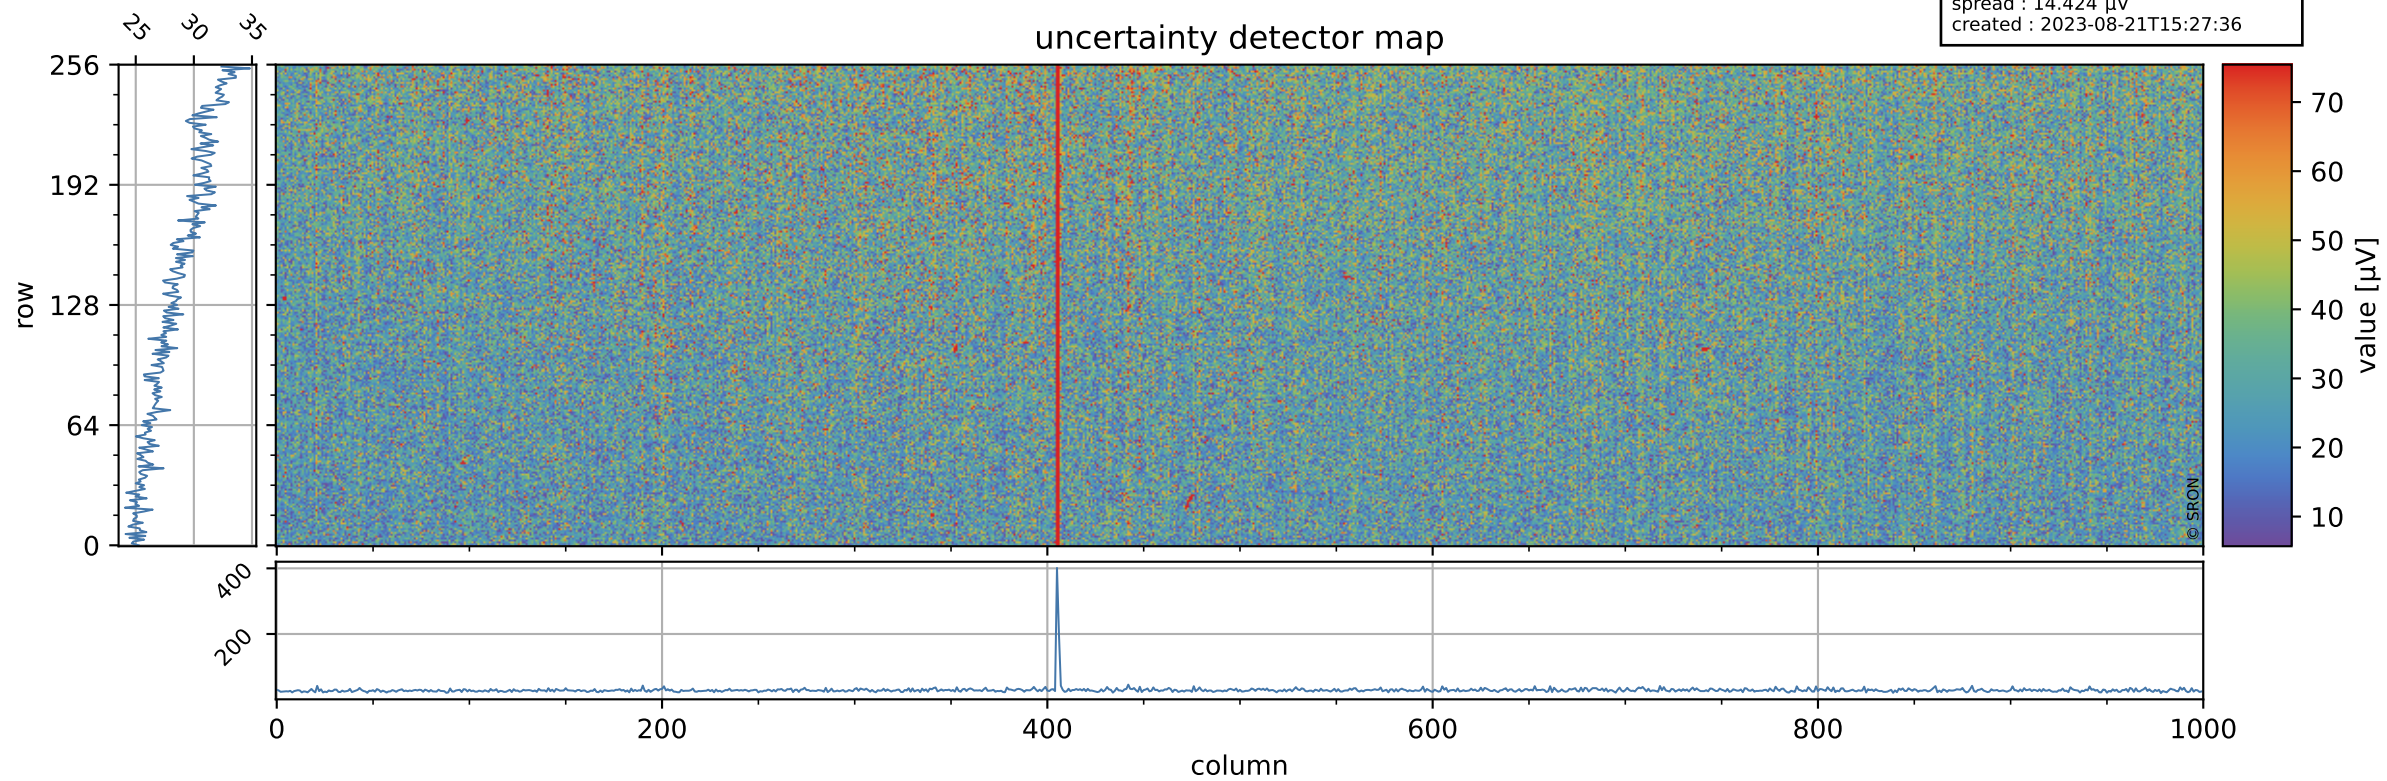

Tropomi SWIR offset (official)

orbits : 18 in [27487, 27532]
coverage : 2023-02-02 / 2023-02-05
median : 0.52601 V
spread : 0.035914 V
created : 2023-08-21T15:27:35

value detector map

Tropomi SWIR offset (official)

orbits : 18 in [27487, 27532]
coverage : 2023-02-02 / 2023-02-05
median : 28.708 μV
spread : 14.424 μV
created : 2023-08-21T15:27:36

Tropomi SWIR offset (official)

orbits : 18 in [27487, 27532]
coverage : 2023-02-02 / 2023-02-05
median : -0.00072433 mV
spread : 0.40903 mV
created : 2023-08-21T15:27:36

value compared with SWIR offset CKD

Tropomi SWIR offset (official) ground-tracks of Sentinel-5P

orbits : 18 in [27487, 27532]
coverage : 2023-02-02 / 2023-02-05
created : 2023-08-21T15:27:36

Tropomi SWIR offset (official)

orbits : [2827, 27532]
coverage : 2018-04-30 / 2023-02-05
created : 2023-08-21T15:27:37

trend of detector median & temperatures