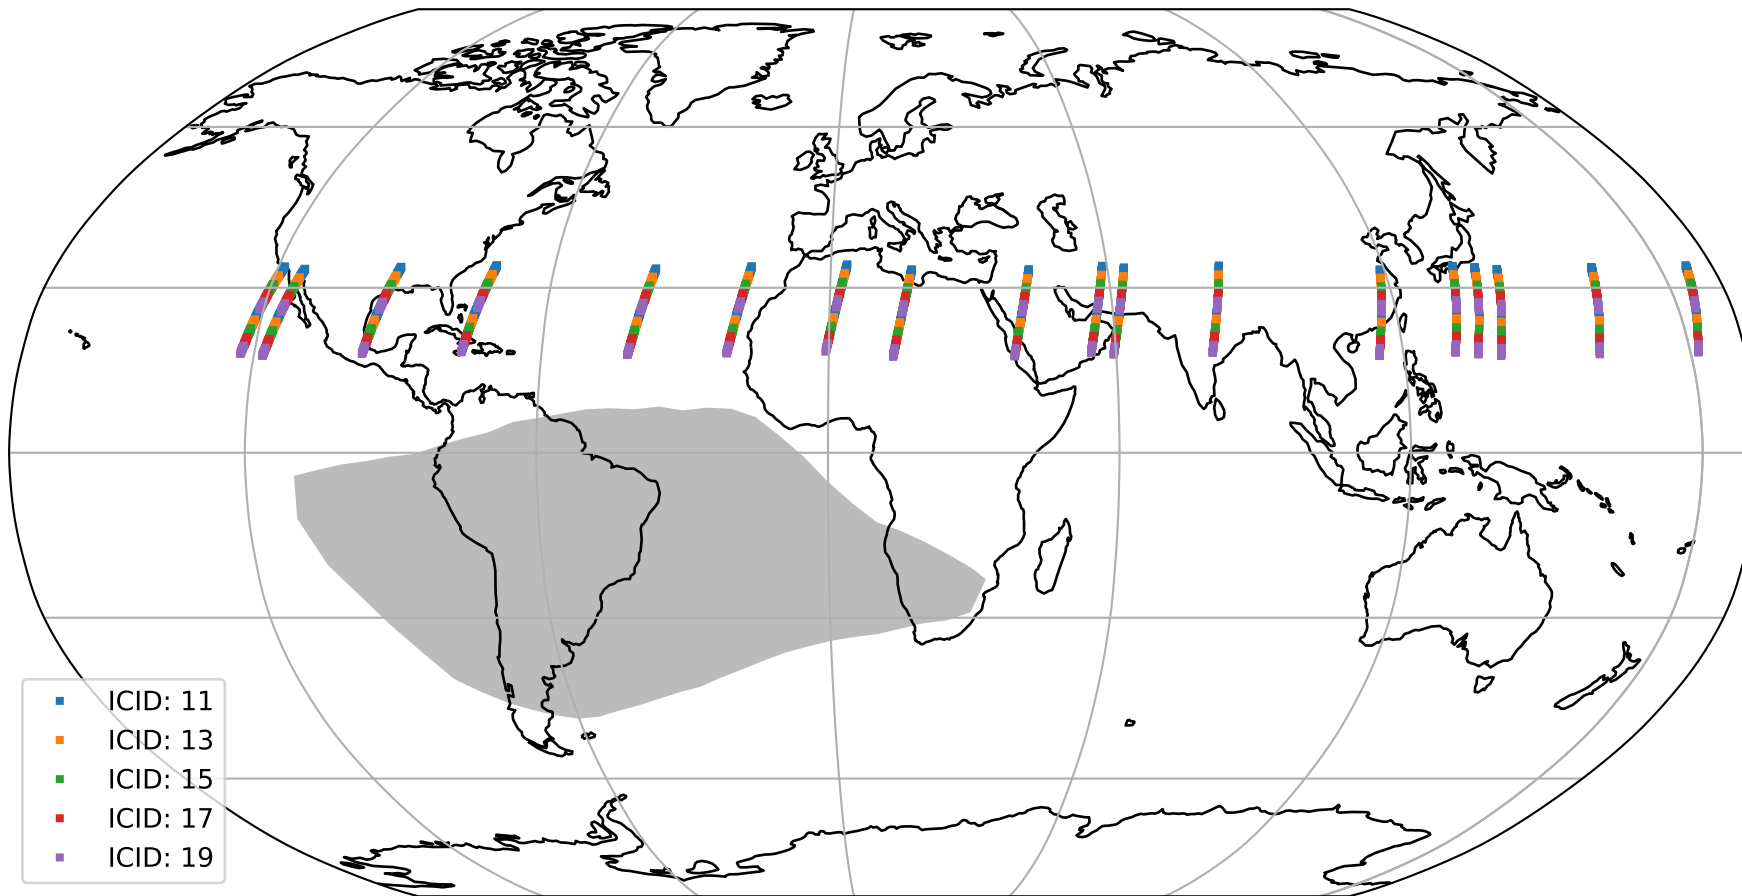

Tropomi SWIR offset (official)

orbits : 18 in [27487, 27532]
coverage : 2023-02-02 / 2023-02-05
median : 0.52601 V
spread : 0.035914 V
created : 2023-08-21T15:27:35

value detector map

Tropomi SWIR offset (official)

orbits : 18 in [27487, 27532]
coverage : 2023-02-02 / 2023-02-05
median : 28.708 μV
spread : 14.424 μV
created : 2023-08-21T15:27:36

Tropomi SWIR offset (official)

orbits : 18 in [27487, 27532]
coverage : 2023-02-02 / 2023-02-05
median : -0.00072433 mV
spread : 0.40903 mV
created : 2023-08-21T15:27:36

value compared with SWIR offset CKD

Tropomi SWIR offset (official) ground-tracks of Sentinel-5P

orbits : 18 in [27487, 27532]
coverage : 2023-02-02 / 2023-02-05
created : 2023-08-21T15:27:36

Tropomi SWIR offset (official)

orbits : [2827, 27532]
coverage : 2018-04-30 / 2023-02-05
created : 2023-08-21T15:27:37

trend of detector median & temperatures