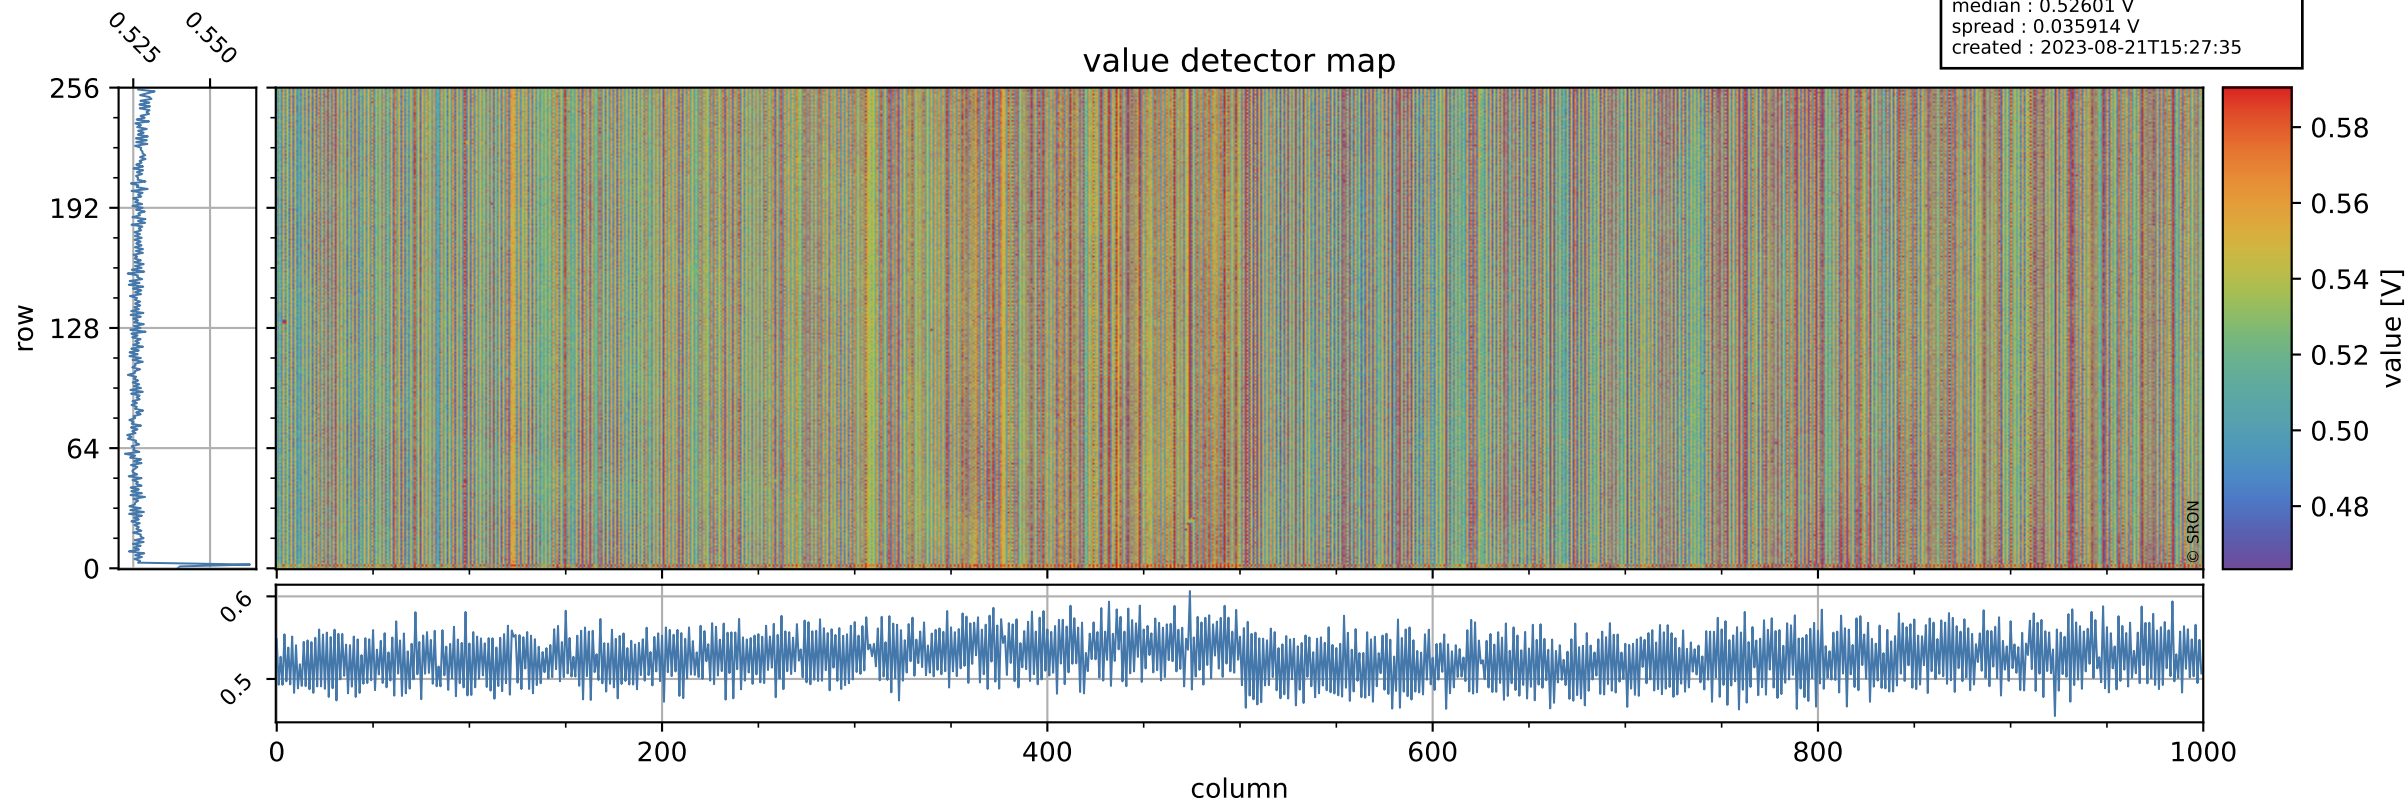

Tropomi SWIR offset (official)

orbits : 18 in [27487, 27532]
coverage : 2023-02-02 / 2023-02-05
median : 0.52601 V
spread : 0.035914 V
created : 2023-08-21T15:27:35

value detector map

Tropomi SWIR offset (official)

orbits : 18 in [27487, 27532]
coverage : 2023-02-02 / 2023-02-05
median : 28.708 μV
spread : 14.424 μV
created : 2023-08-21T15:27:36

Tropomi SWIR offset (official)

orbits : 18 in [27487, 27532]
coverage : 2023-02-02 / 2023-02-05
median : -0.00072433 mV
spread : 0.40903 mV
created : 2023-08-21T15:27:36

value compared with SWIR offset CKD

Tropomi SWIR offset (official) ground-tracks of Sentinel-5P

orbits : 18 in [27487, 27532]
coverage : 2023-02-02 / 2023-02-05
created : 2023-08-21T15:27:36

Tropomi SWIR offset (official)

orbits : [2827, 27532]
coverage : 2018-04-30 / 2023-02-05
created : 2023-08-21T15:27:37

trend of detector median & temperatures