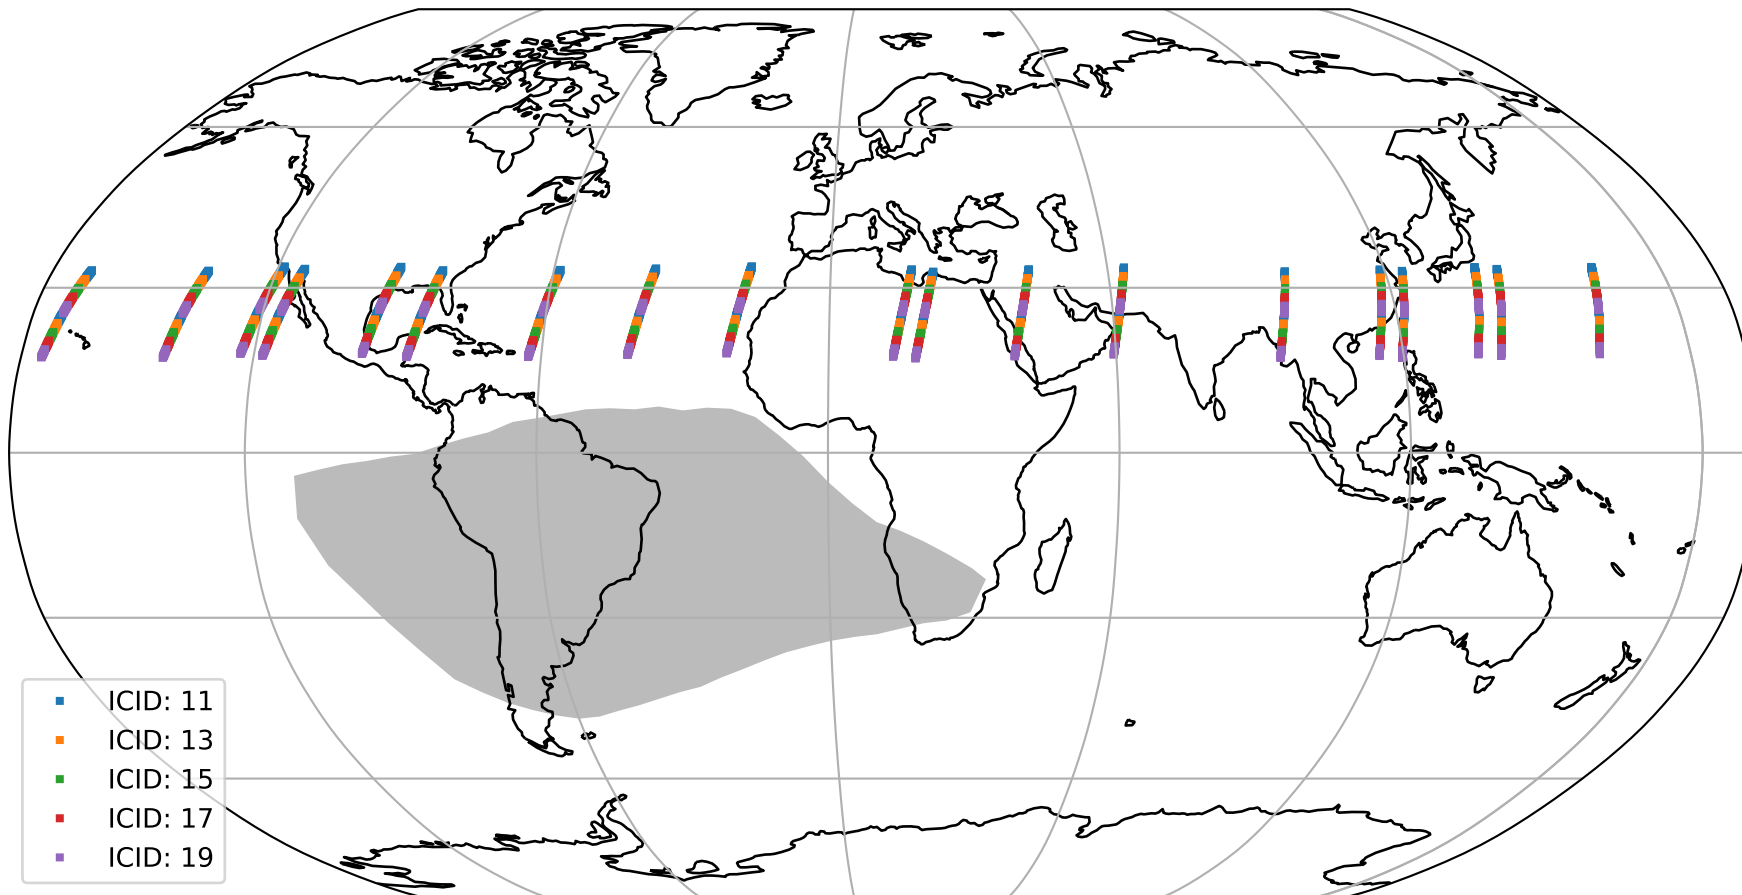

Tropomi SWIR offset (official)

orbits : 19 in [27502, 27547]
coverage : 2023-02-03 / 2023-02-06
median : 0.52601 V
spread : 0.035913 V
created : 2023-08-21T15:27:38

value detector map

Tropomi SWIR offset (official)

orbits : 19 in [27502, 27547]
coverage : 2023-02-03 / 2023-02-06
median : 28.705 μV
spread : 14.479 μV
created : 2023-08-21T15:27:38

Tropomi SWIR offset (official)

orbits : 19 in [27502, 27547]
coverage : 2023-02-03 / 2023-02-06
median : 0.00016363 mV
spread : 0.40956 mV
created : 2023-08-21T15:27:38

value compared with SWIR offset CKD

Tropomi SWIR offset (official) ground-tracks of Sentinel-5P

orbits : 19 in [27502, 27547]
coverage : 2023-02-03 / 2023-02-06
created : 2023-08-21T15:27:39

Tropomi SWIR offset (official)

orbits : [2827, 27547]
coverage : 2018-04-30 / 2023-02-06
created : 2023-08-21T15:27:39

trend of detector median & temperatures