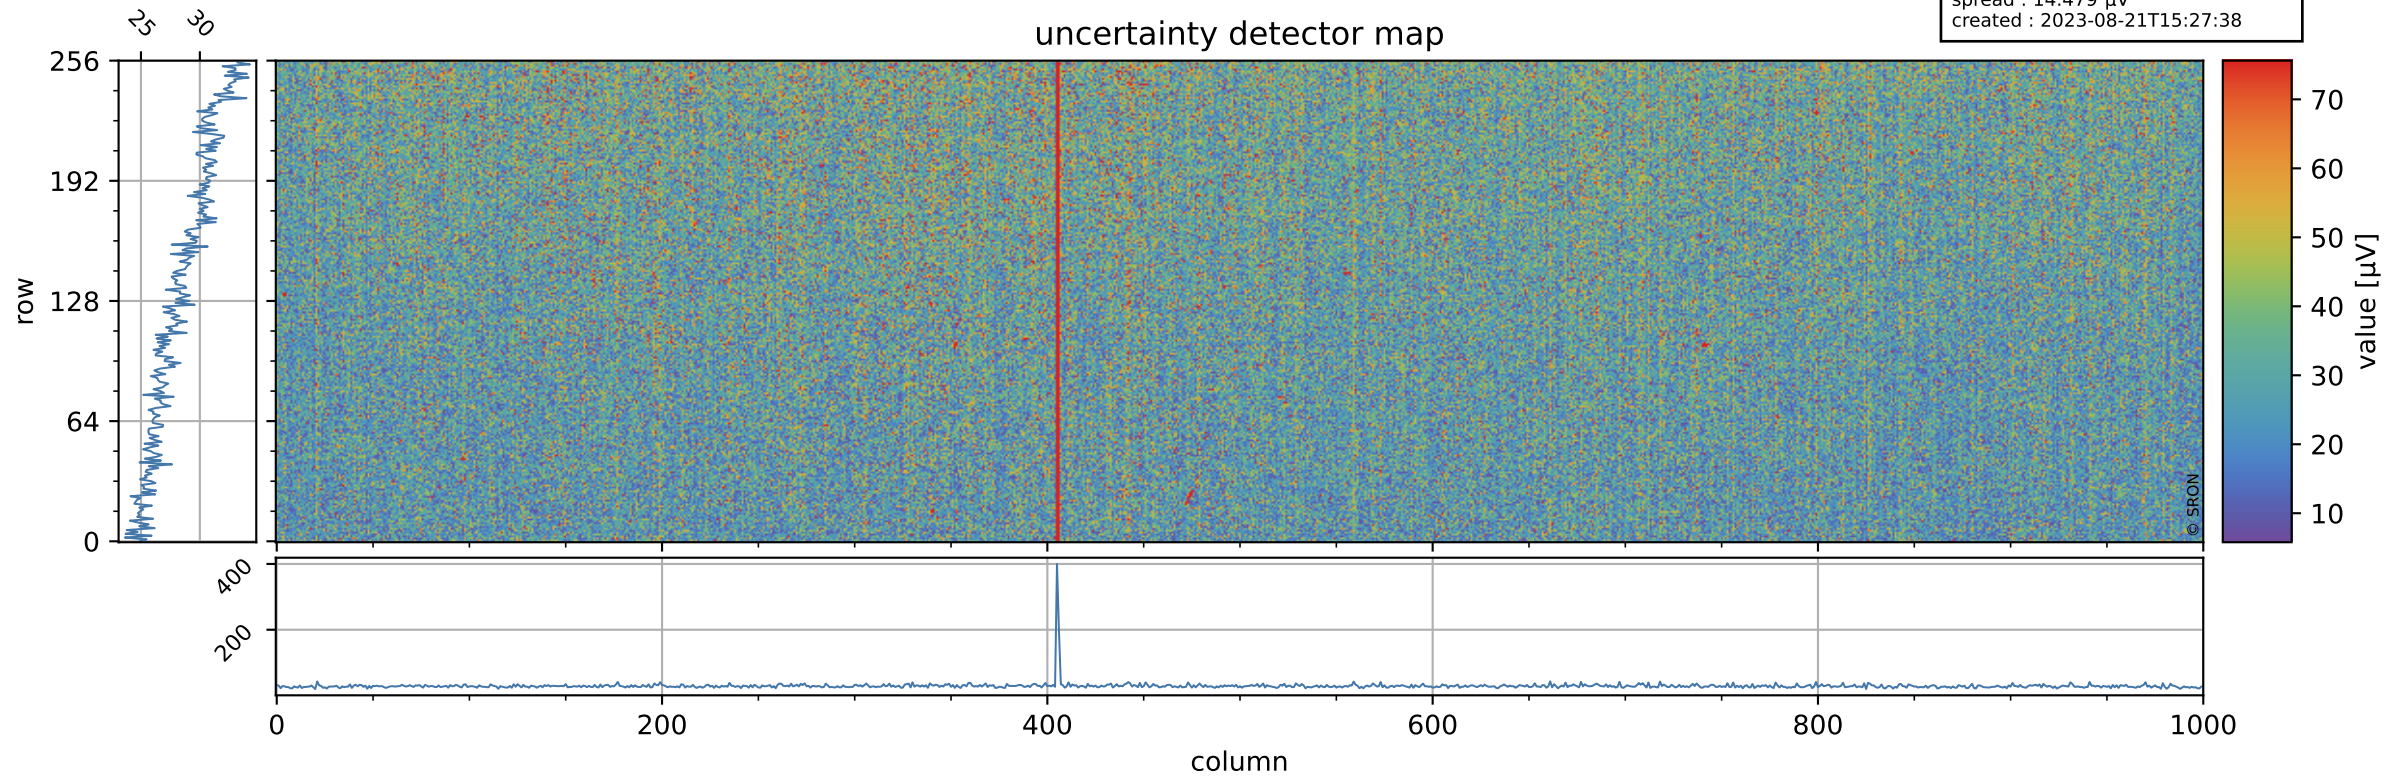

Tropomi SWIR offset (official)

orbits : 19 in [27502, 27547]
coverage : 2023-02-03 / 2023-02-06
median : 0.52601 V
spread : 0.035913 V
created : 2023-08-21T15:27:38

value detector map

Tropomi SWIR offset (official)

orbits : 19 in [27502, 27547]
coverage : 2023-02-03 / 2023-02-06
median : 28.705 μV
spread : 14.479 μV
created : 2023-08-21T15:27:38

Tropomi SWIR offset (official)

orbits : 19 in [27502, 27547]
coverage : 2023-02-03 / 2023-02-06
median : 0.00016363 mV
spread : 0.40956 mV
created : 2023-08-21T15:27:38

value compared with SWIR offset CKD

Tropomi SWIR offset (official) ground-tracks of Sentinel-5P

orbits : 19 in [27502, 27547]
coverage : 2023-02-03 / 2023-02-06
created : 2023-08-21T15:27:39

Tropomi SWIR offset (official)

orbits : [2827, 27547]
coverage : 2018-04-30 / 2023-02-06
created : 2023-08-21T15:27:39

trend of detector median & temperatures