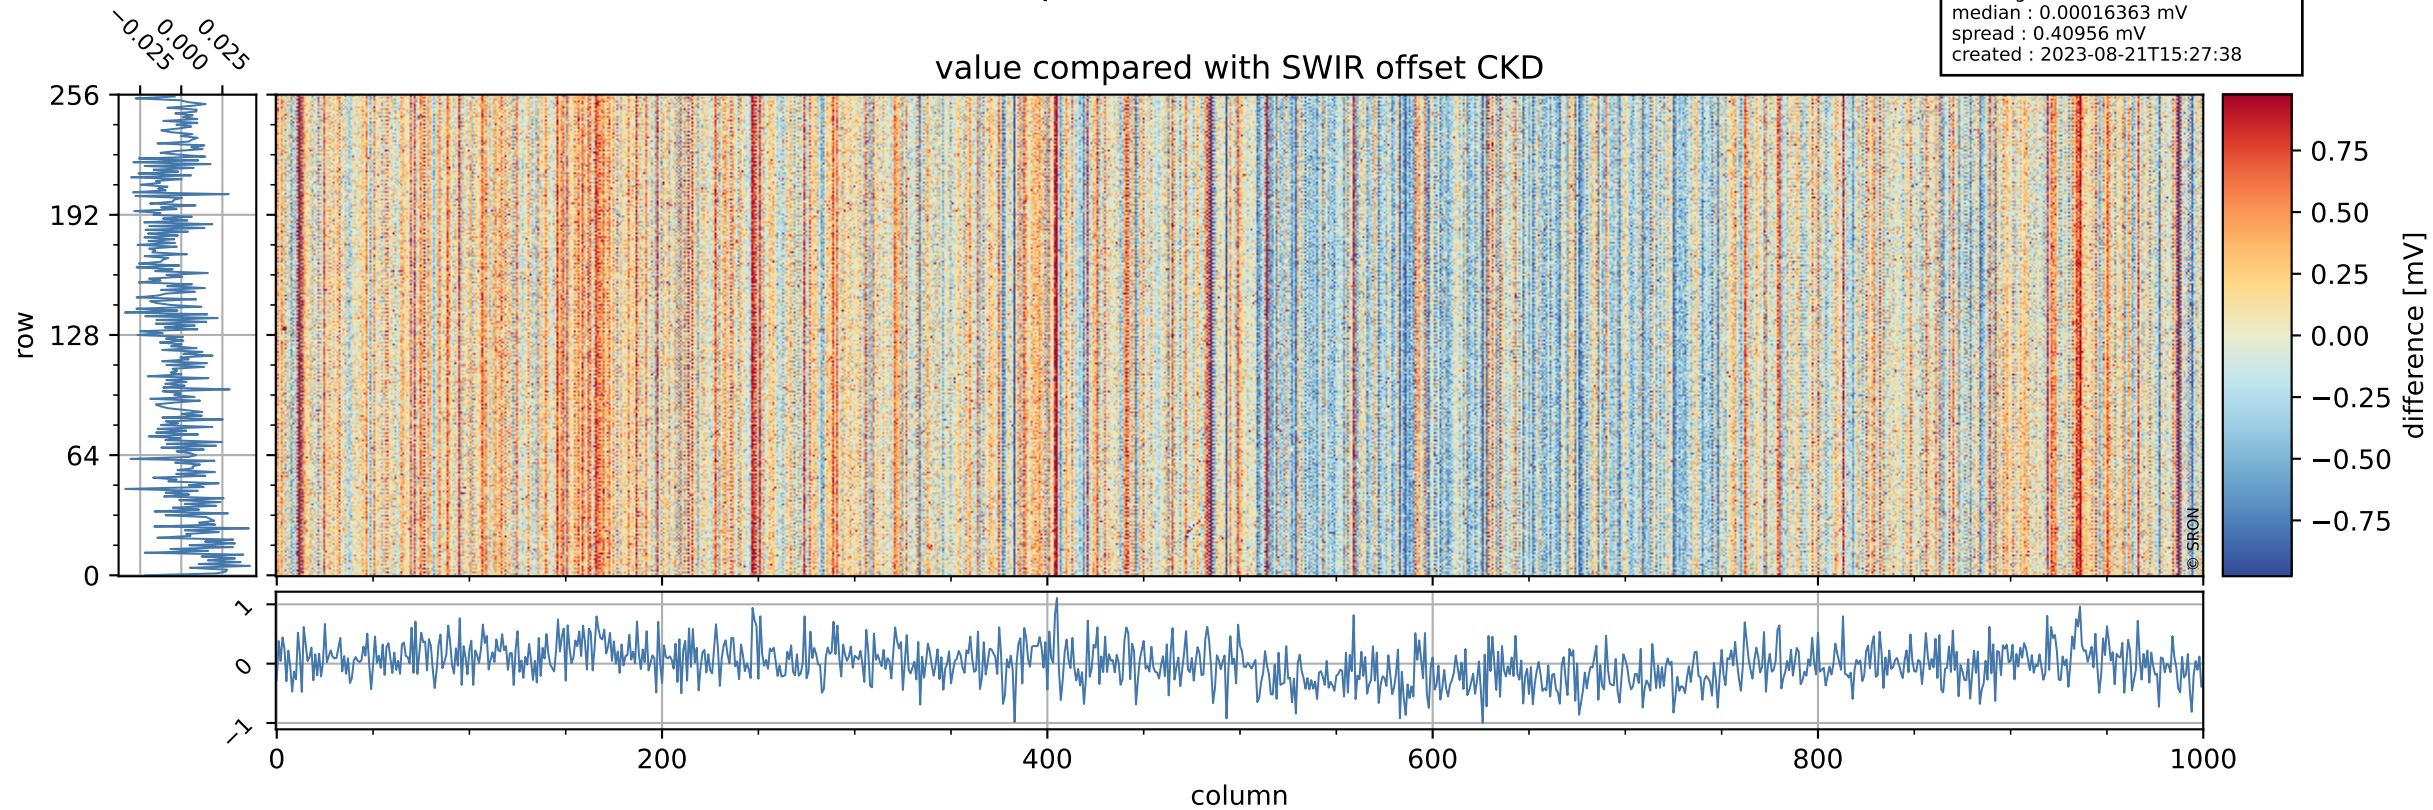

Tropomi SWIR offset (official)

orbits : 19 in [27502, 27547]
coverage : 2023-02-03 / 2023-02-06
median : 0.52601 V
spread : 0.035913 V
created : 2023-08-21T15:27:38

value detector map

Tropomi SWIR offset (official)

orbits : 19 in [27502, 27547]
coverage : 2023-02-03 / 2023-02-06
median : 28.705 μV
spread : 14.479 μV
created : 2023-08-21T15:27:38

Tropomi SWIR offset (official)

orbits : 19 in [27502, 27547]
coverage : 2023-02-03 / 2023-02-06
median : 0.00016363 mV
spread : 0.40956 mV
created : 2023-08-21T15:27:38

value compared with SWIR offset CKD

Tropomi SWIR offset (official) ground-tracks of Sentinel-5P

orbits : 19 in [27502, 27547]
coverage : 2023-02-03 / 2023-02-06
created : 2023-08-21T15:27:39

Tropomi SWIR offset (official)

orbits : [2827, 27547]
coverage : 2018-04-30 / 2023-02-06
created : 2023-08-21T15:27:39

trend of detector median & temperatures