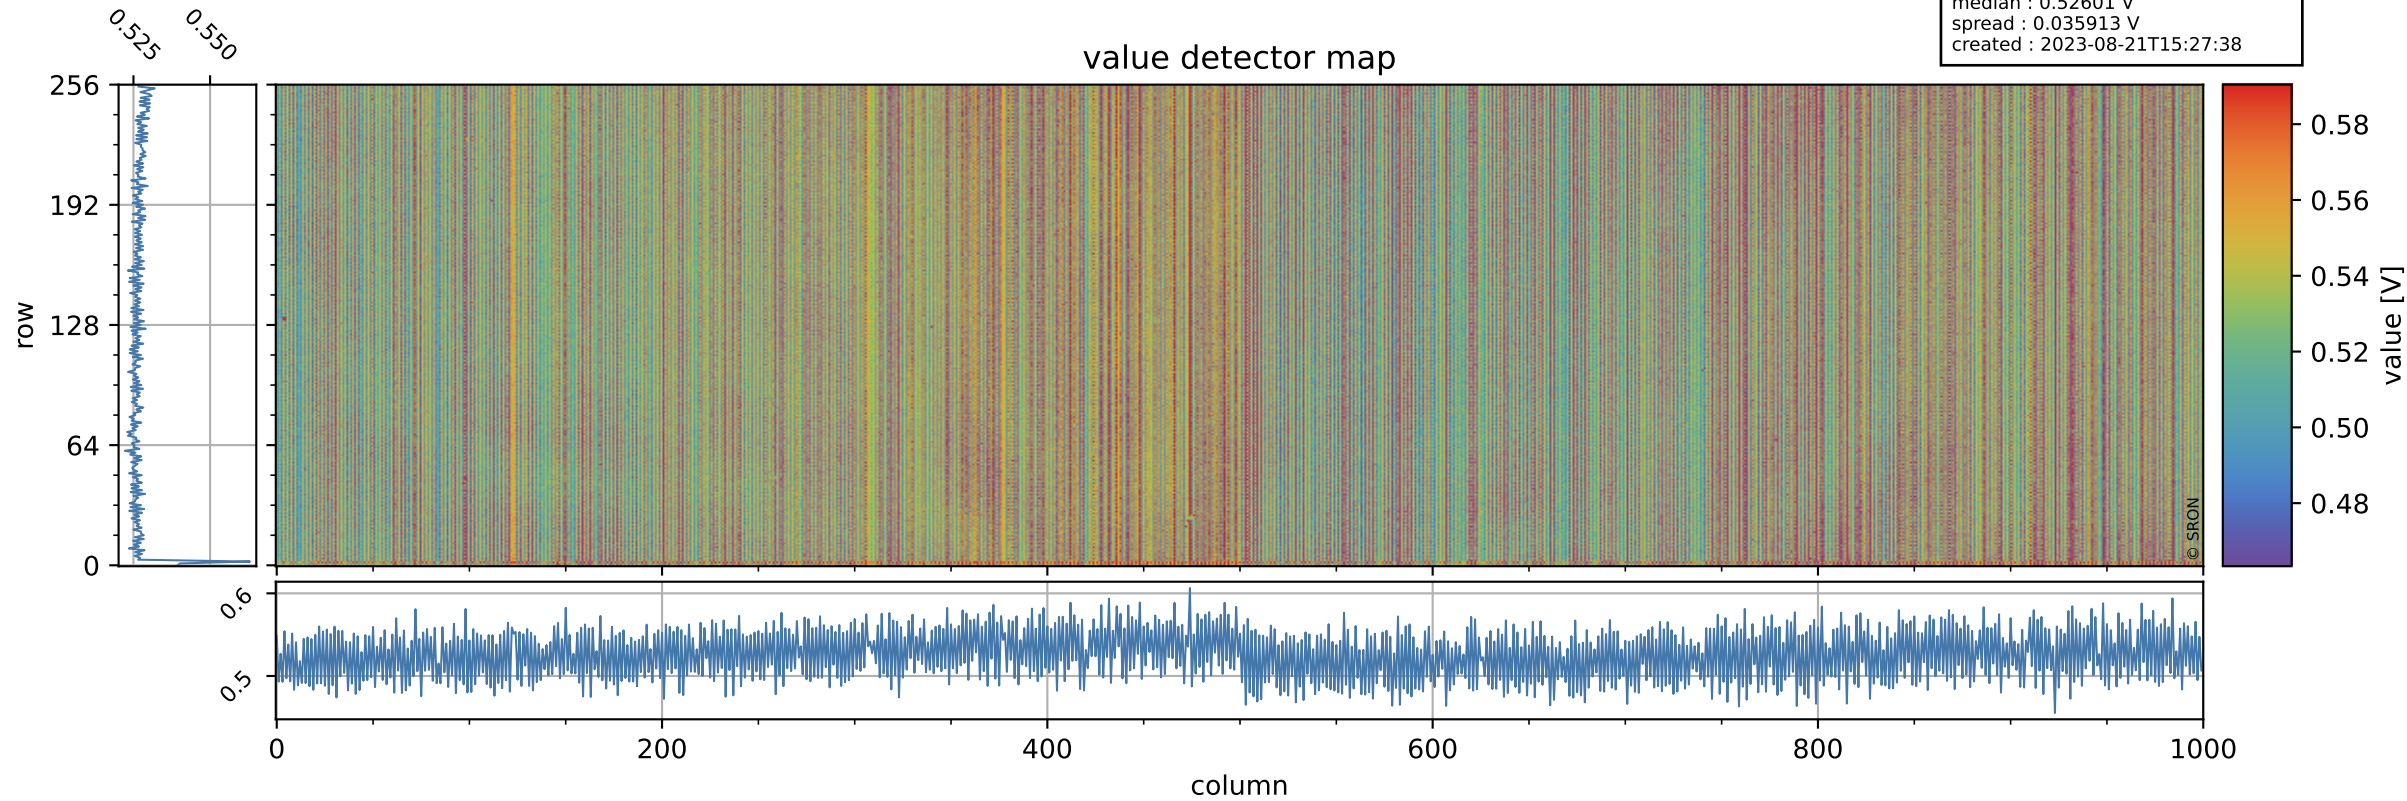

Tropomi SWIR offset (official)

orbits : 19 in [27502, 27547]
coverage : 2023-02-03 / 2023-02-06
median : 0.52601 V
spread : 0.035913 V
created : 2023-08-21T15:27:38

value detector map

Tropomi SWIR offset (official)

orbits : 19 in [27502, 27547]
coverage : 2023-02-03 / 2023-02-06
median : 28.705 μV
spread : 14.479 μV
created : 2023-08-21T15:27:38

Tropomi SWIR offset (official)

orbits : 19 in [27502, 27547]
coverage : 2023-02-03 / 2023-02-06
median : 0.00016363 mV
spread : 0.40956 mV
created : 2023-08-21T15:27:38

value compared with SWIR offset CKD

Tropomi SWIR offset (official) ground-tracks of Sentinel-5P

orbits : 19 in [27502, 27547]
coverage : 2023-02-03 / 2023-02-06
created : 2023-08-21T15:27:39

Tropomi SWIR offset (official)

orbits : [2827, 27547]
coverage : 2018-04-30 / 2023-02-06
created : 2023-08-21T15:27:39

trend of detector median & temperatures