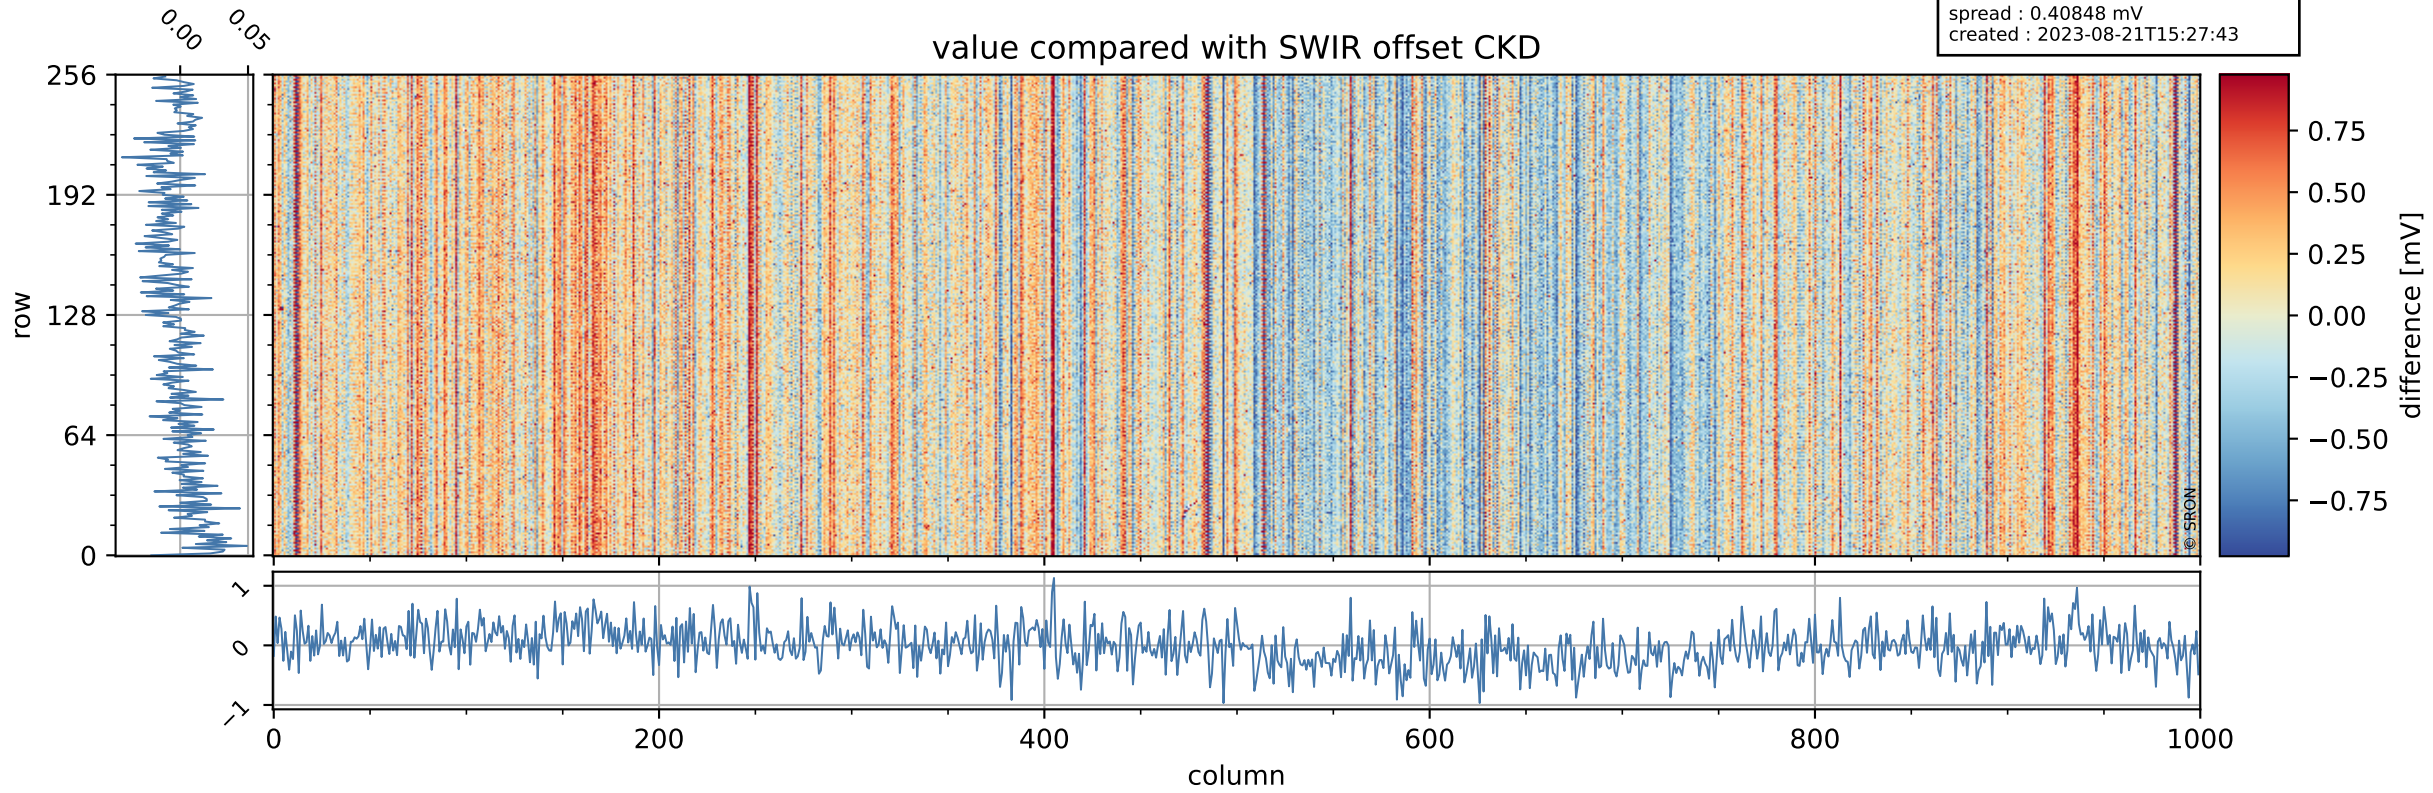

## value detector map

# Tropomi SWIR offset (official)

orbits : 20 in [27532, 27577]  
coverage : 2023-02-05 / 2023-02-08  
median : 27.933  $\mu\text{V}$   
spread : 14.268  $\mu\text{V}$   
created : 2023-08-21T15:27:42

# Tropomi SWIR offset (official)

orbits : 20 in [27532, 27577]  
coverage : 2023-02-05 / 2023-02-08  
median : -0.00016771 mV  
spread : 0.40848 mV  
created : 2023-08-21T15:27:43

value compared with SWIR offset CKD

# Tropomi SWIR offset (official) ground-tracks of Sentinel-5P

orbits : 20 in [27532, 27577]  
coverage : 2023-02-05 / 2023-02-08  
created : 2023-08-21T15:27:43