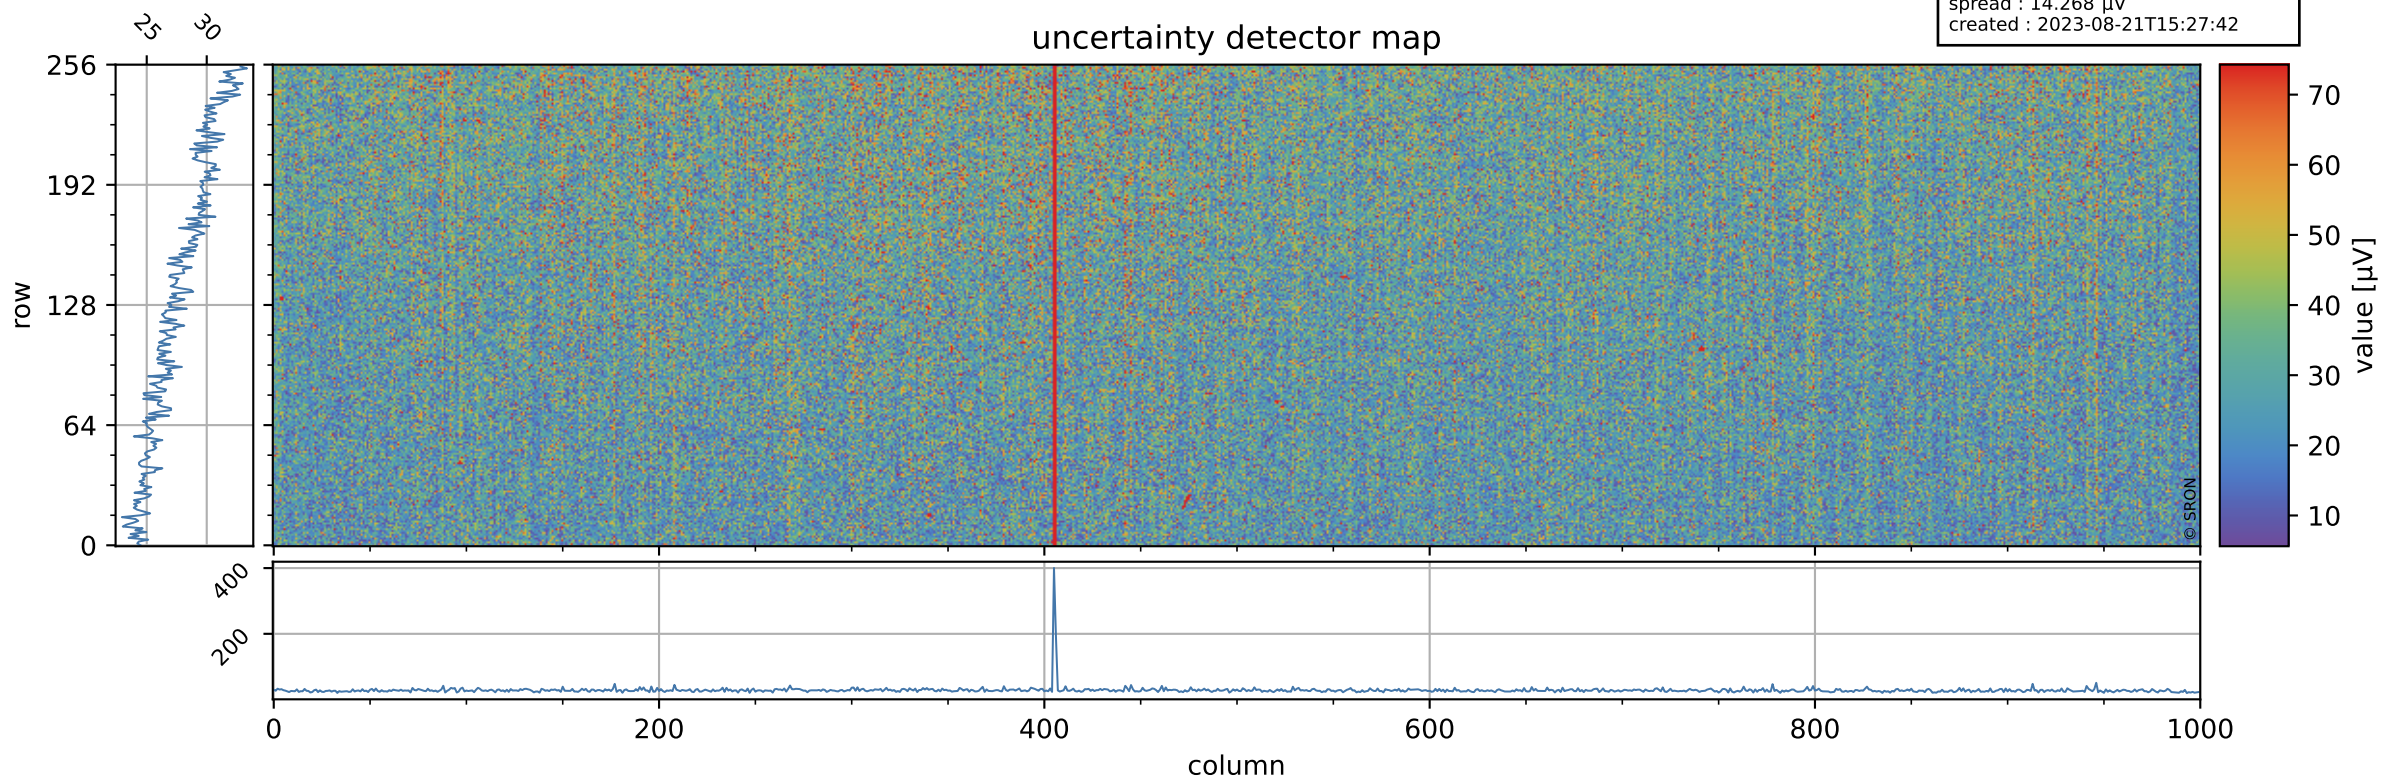

# Tropomi SWIR offset (official)

orbits : 20 in [27532, 27577]  
coverage : 2023-02-05 / 2023-02-08  
median : 0.52601 V  
spread : 0.035911 V  
created : 2023-08-21T15:27:42

## value detector map

# Tropomi SWIR offset (official)

orbits : 20 in [27532, 27577]  
coverage : 2023-02-05 / 2023-02-08  
median : 27.933  $\mu\text{V}$   
spread : 14.268  $\mu\text{V}$   
created : 2023-08-21T15:27:42

# Tropomi SWIR offset (official) ground-tracks of Sentinel-5P

orbits : 20 in [27532, 27577]  
coverage : 2023-02-05 / 2023-02-08  
created : 2023-08-21T15:27:43