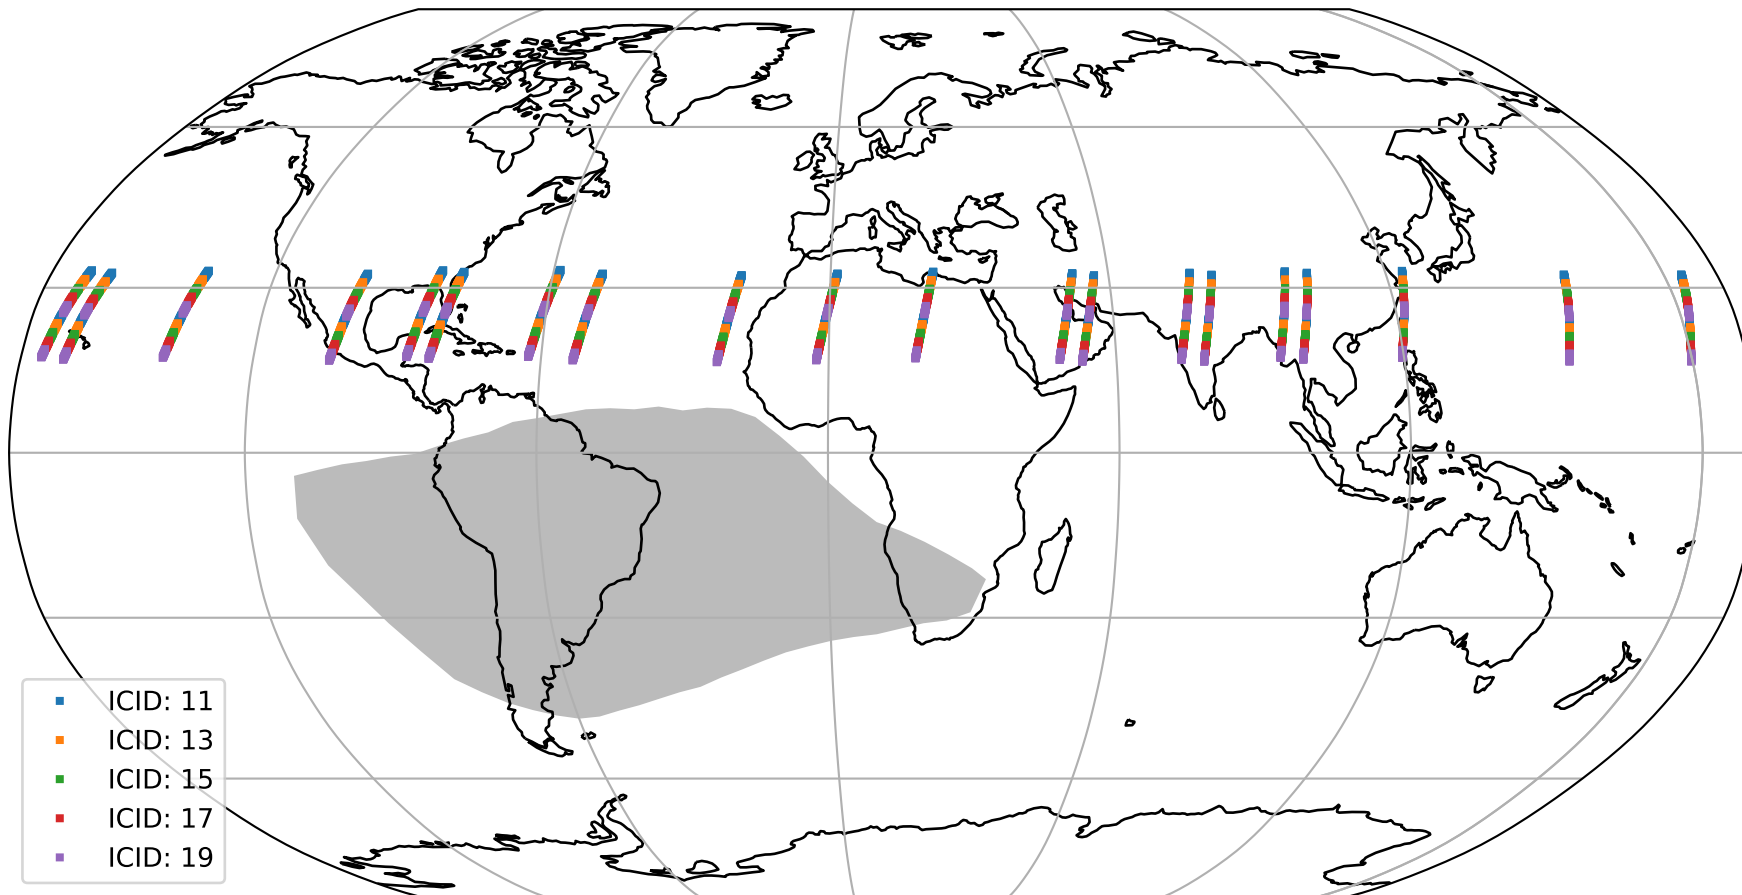

# Tropomi SWIR offset (official)

orbits : 20 in [27532, 27577]  
coverage : 2023-02-05 / 2023-02-08  
median : 27.933  $\mu\text{V}$   
spread : 14.268  $\mu\text{V}$   
created : 2023-08-21T15:27:42

# Tropomi SWIR offset (official)

orbits : 20 in [27532, 27577]  
coverage : 2023-02-05 / 2023-02-08  
median : -0.00016771 mV  
spread : 0.40848 mV  
created : 2023-08-21T15:27:43

value compared with SWIR offset CKD

# Tropomi SWIR offset (official) ground-tracks of Sentinel-5P

orbits : 20 in [27532, 27577]  
coverage : 2023-02-05 / 2023-02-08  
created : 2023-08-21T15:27:43

# Tropomi SWIR offset (official)

orbits : [2827, 27577]  
coverage : 2018-04-30 / 2023-02-08  
created : 2023-08-21T15:27:43