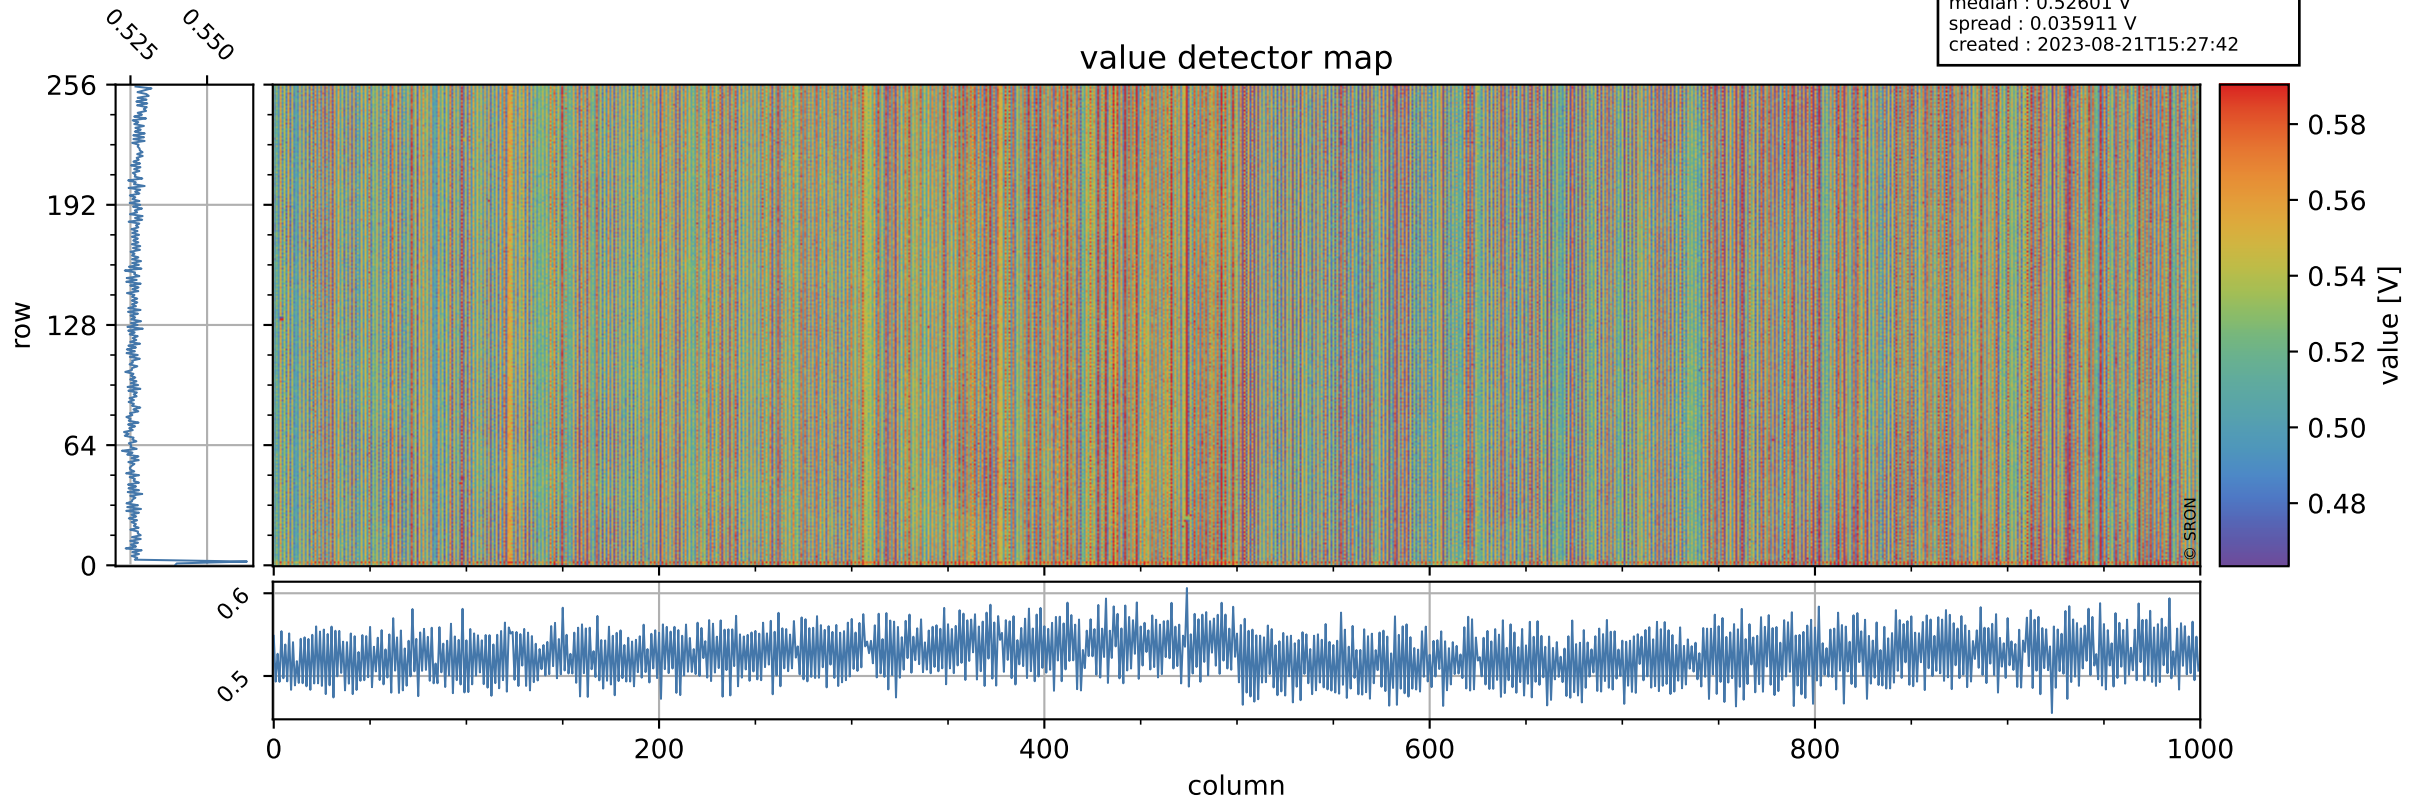

# Tropomi SWIR offset (official)

orbits : 20 in [27532, 27577]  
coverage : 2023-02-05 / 2023-02-08  
median : 0.52601 V  
spread : 0.035911 V  
created : 2023-08-21T15:27:42

## value detector map

# Tropomi SWIR offset (official)

orbits : 20 in [27532, 27577]  
coverage : 2023-02-05 / 2023-02-08  
median : 27.933  $\mu\text{V}$   
spread : 14.268  $\mu\text{V}$   
created : 2023-08-21T15:27:42

# Tropomi SWIR offset (official) ground-tracks of Sentinel-5P

orbits : 20 in [27532, 27577]  
coverage : 2023-02-05 / 2023-02-08  
created : 2023-08-21T15:27:43