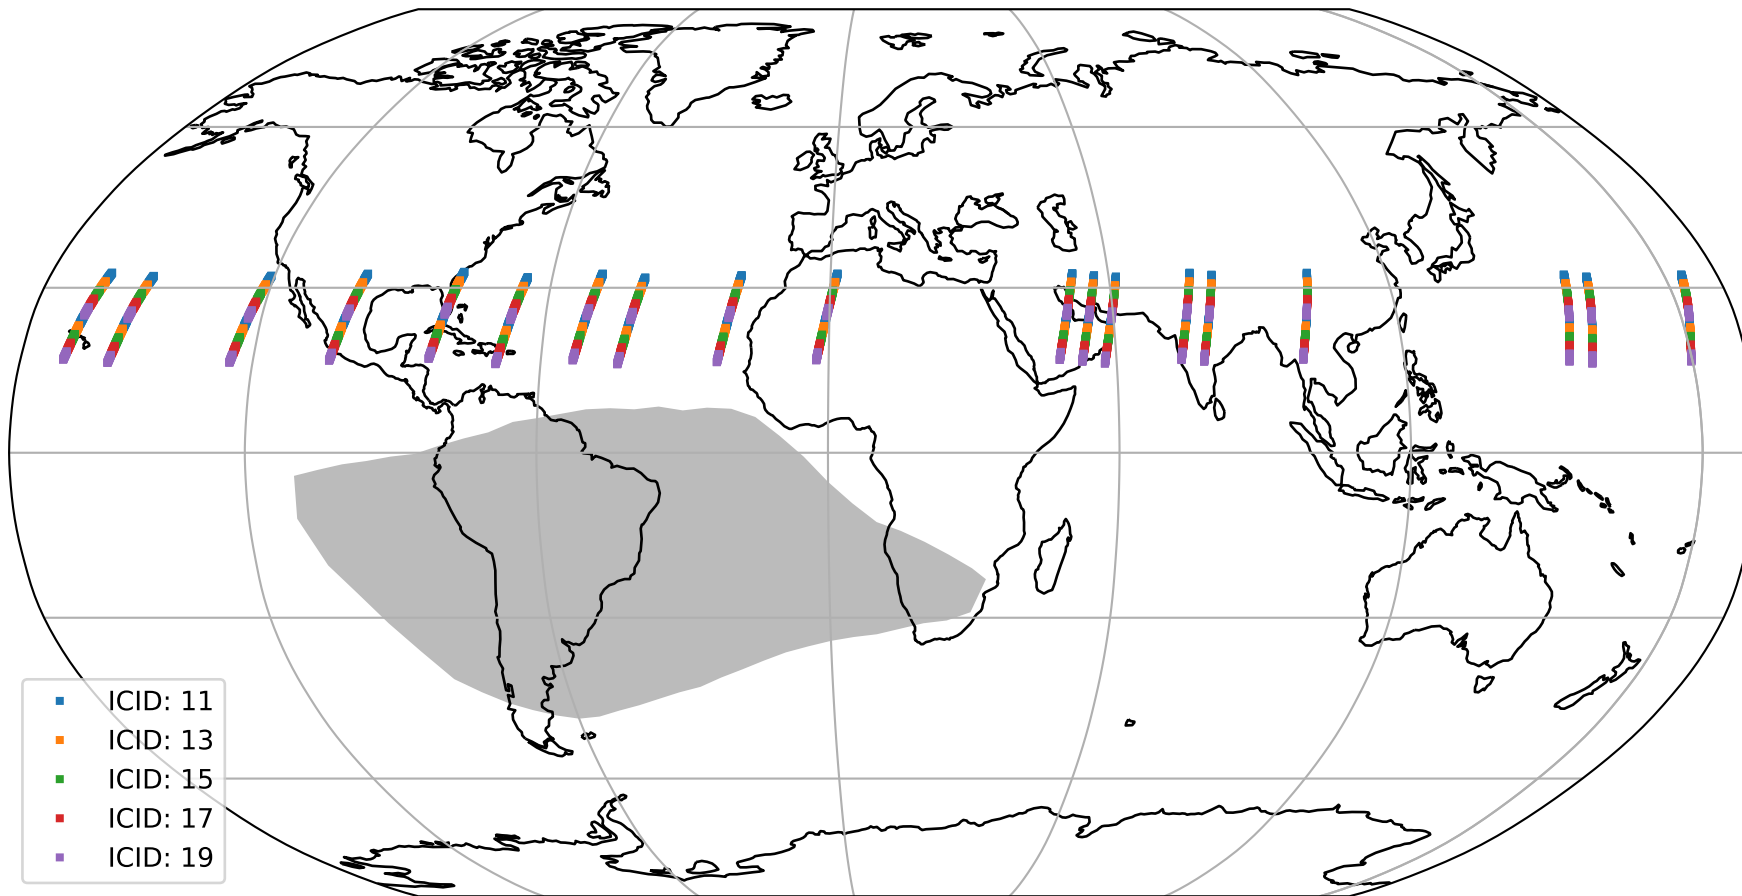

Tropomi SWIR offset (official)

orbits : 19 in [27547, 27592]
coverage : 2023-02-06 / 2023-02-09
median : 0.52602 V
spread : 0.03591 V
created : 2023-08-21T15:27:44

value detector map

Tropomi SWIR offset (official)

orbits : 19 in [27547, 27592]
coverage : 2023-02-06 / 2023-02-09
median : 28.515 μV
spread : 14.48 μV
created : 2023-08-21T15:27:45

Tropomi SWIR offset (official)

orbits : 19 in [27547, 27592]
coverage : 2023-02-06 / 2023-02-09
median : 0.0018521 mV
spread : 0.40729 mV
created : 2023-08-21T15:27:45

value compared with SWIR offset CKD

Tropomi SWIR offset (official) ground-tracks of Sentinel-5P

orbits : 19 in [27547, 27592]
coverage : 2023-02-06 / 2023-02-09
created : 2023-08-21T15:27:45

Tropomi SWIR offset (official)

orbits : [2827, 27592]
coverage : 2018-04-30 / 2023-02-09
created : 2023-08-21T15:27:46

trend of detector median & temperatures