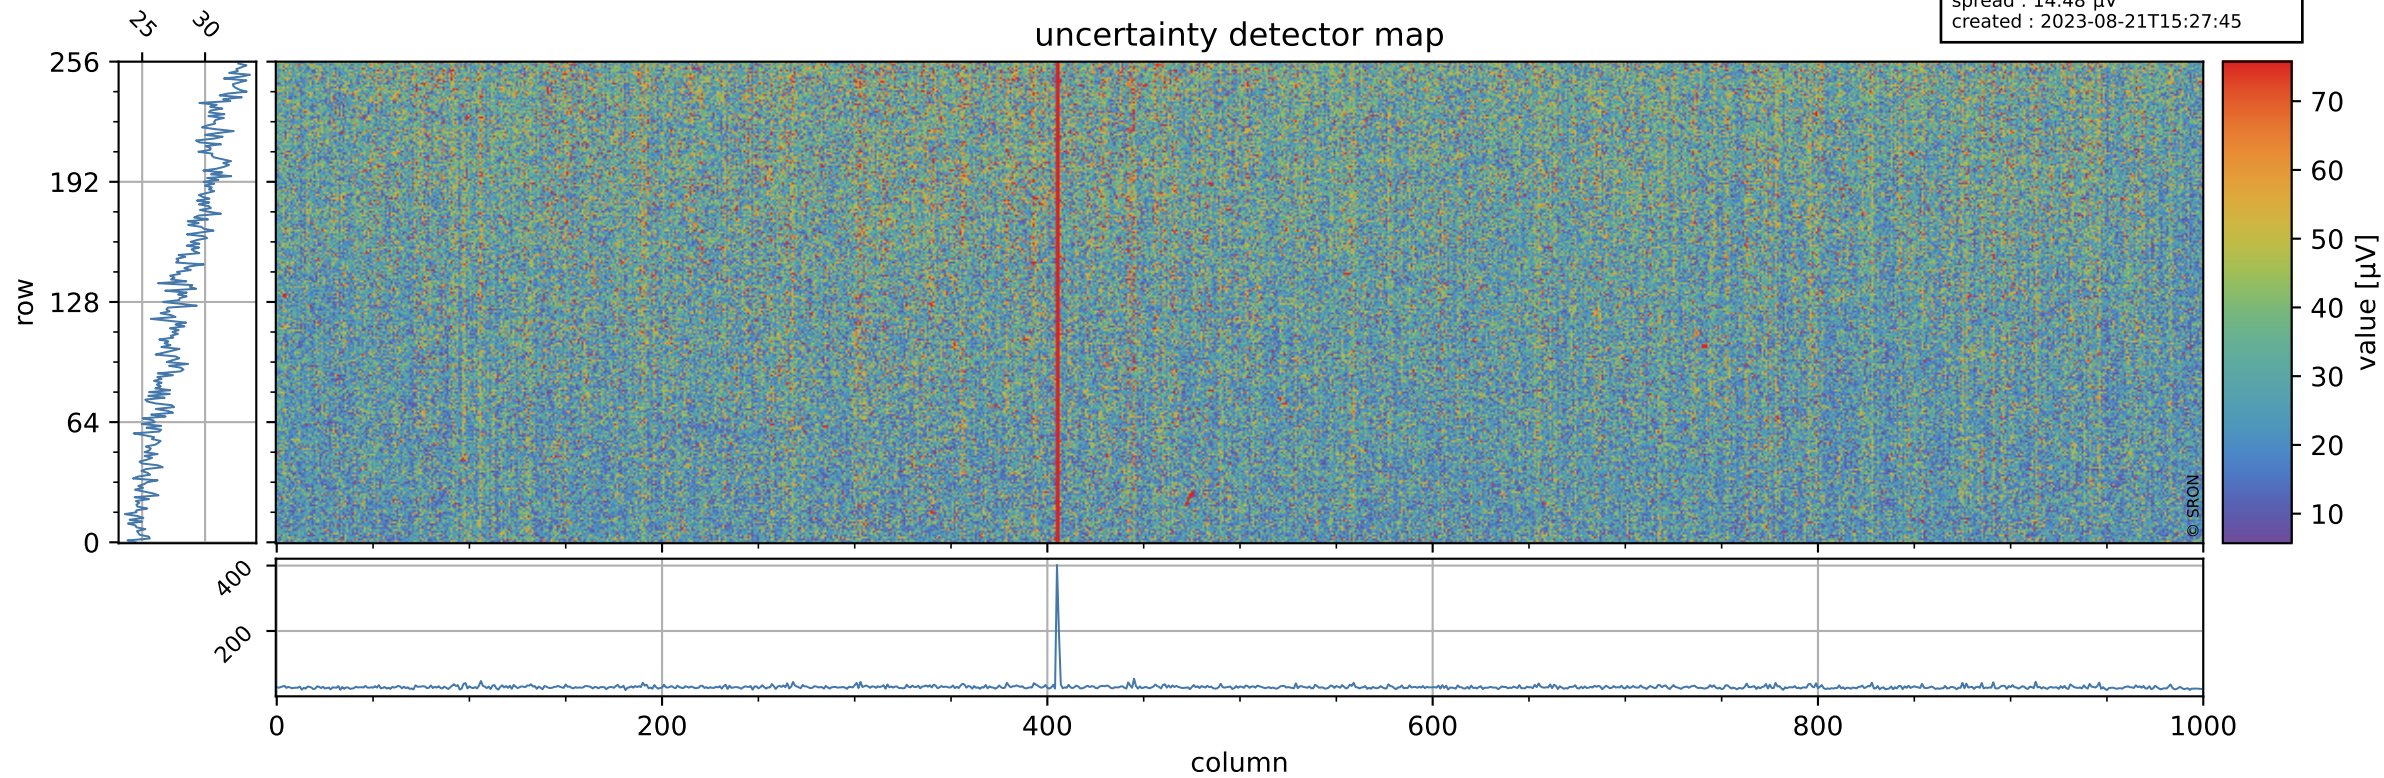

Tropomi SWIR offset (official)

orbits : 19 in [27547, 27592]
coverage : 2023-02-06 / 2023-02-09
median : 0.52602 V
spread : 0.03591 V
created : 2023-08-21T15:27:44

value detector map

Tropomi SWIR offset (official)

orbits : 19 in [27547, 27592]
coverage : 2023-02-06 / 2023-02-09
median : 28.515 μV
spread : 14.48 μV
created : 2023-08-21T15:27:45

Tropomi SWIR offset (official)

orbits : 19 in [27547, 27592]
coverage : 2023-02-06 / 2023-02-09
median : 0.0018521 mV
spread : 0.40729 mV
created : 2023-08-21T15:27:45

value compared with SWIR offset CKD

Tropomi SWIR offset (official) ground-tracks of Sentinel-5P

orbits : 19 in [27547, 27592]
coverage : 2023-02-06 / 2023-02-09
created : 2023-08-21T15:27:45

Tropomi SWIR offset (official)

orbits : [2827, 27592]
coverage : 2018-04-30 / 2023-02-09
created : 2023-08-21T15:27:46

trend of detector median & temperatures