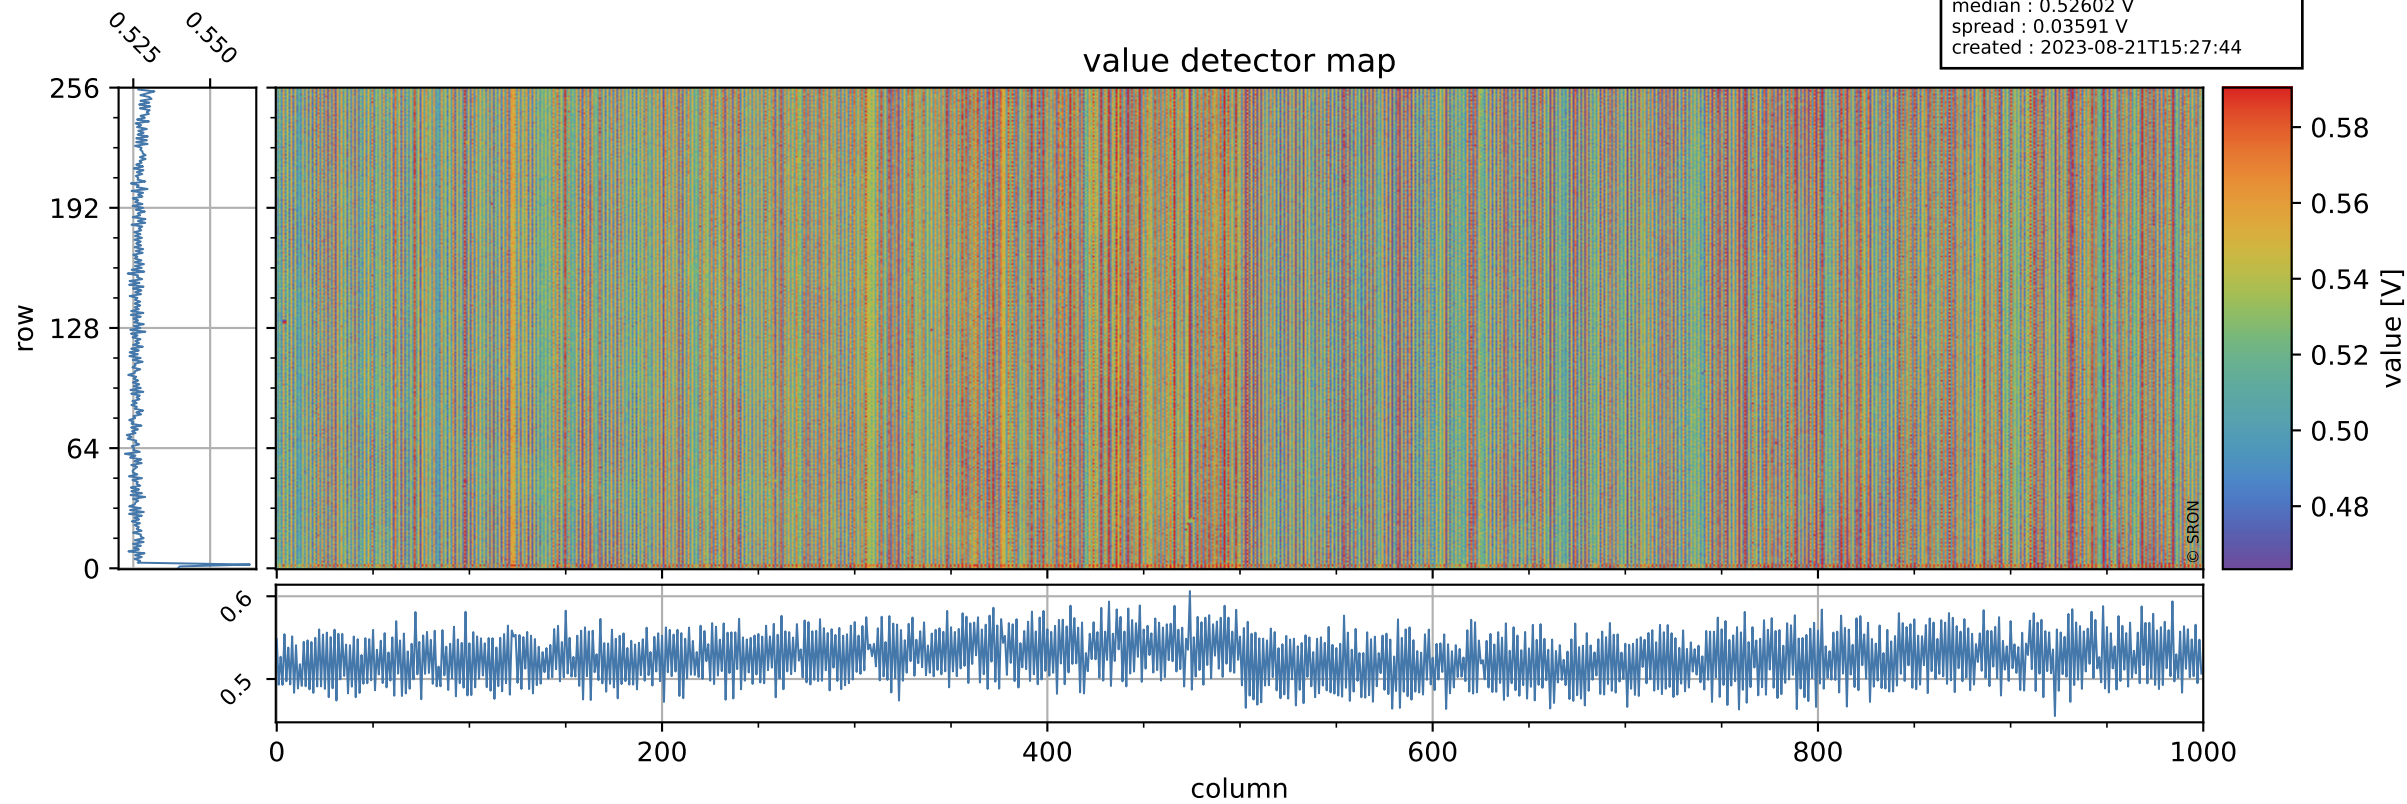

Tropomi SWIR offset (official)

orbits : 19 in [27547, 27592]
coverage : 2023-02-06 / 2023-02-09
median : 0.52602 V
spread : 0.03591 V
created : 2023-08-21T15:27:44

value detector map

Tropomi SWIR offset (official)

orbits : 19 in [27547, 27592]
coverage : 2023-02-06 / 2023-02-09
median : 28.515 μV
spread : 14.48 μV
created : 2023-08-21T15:27:45

Tropomi SWIR offset (official)

orbits : 19 in [27547, 27592]
coverage : 2023-02-06 / 2023-02-09
median : 0.0018521 mV
spread : 0.40729 mV
created : 2023-08-21T15:27:45

value compared with SWIR offset CKD

Tropomi SWIR offset (official) ground-tracks of Sentinel-5P

orbits : 19 in [27547, 27592]
coverage : 2023-02-06 / 2023-02-09
created : 2023-08-21T15:27:45

Tropomi SWIR offset (official)

orbits : [2827, 27592]
coverage : 2018-04-30 / 2023-02-09
created : 2023-08-21T15:27:46

trend of detector median & temperatures