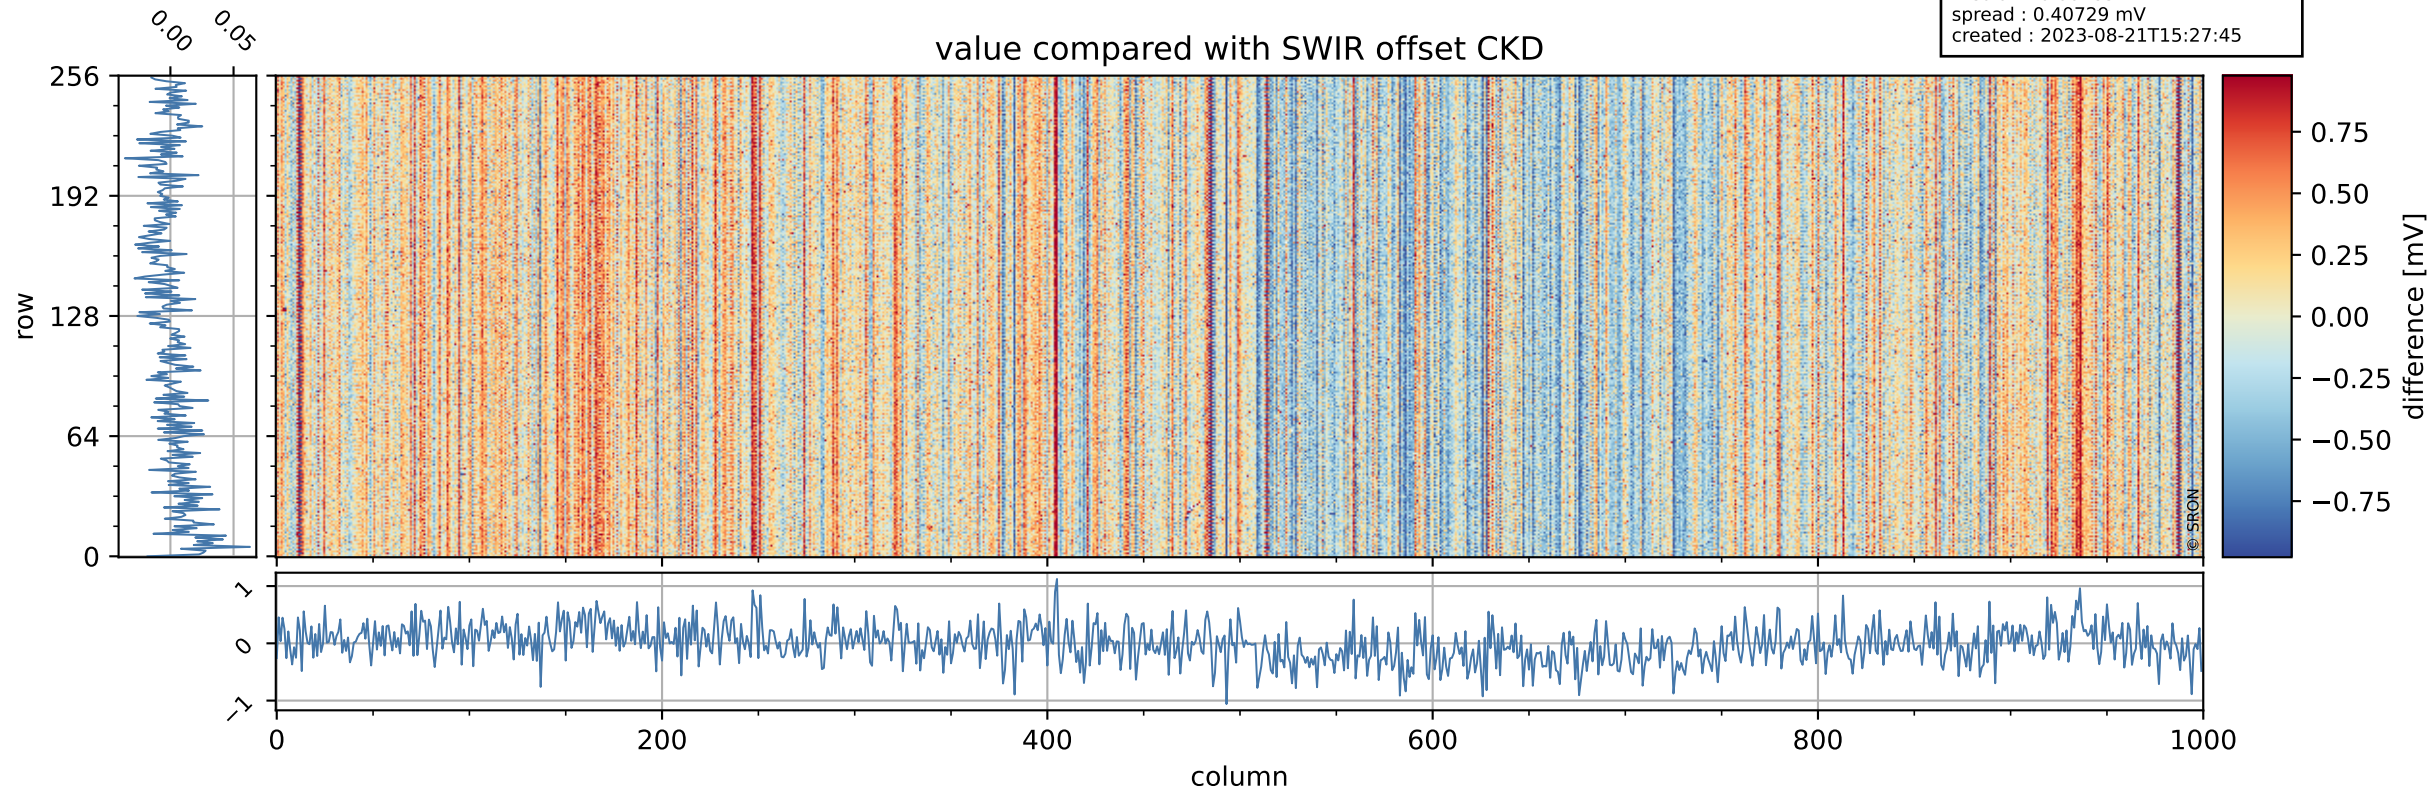

Tropomi SWIR offset (official)

orbits : 19 in [27547, 27592]
coverage : 2023-02-06 / 2023-02-09
median : 0.52602 V
spread : 0.03591 V
created : 2023-08-21T15:27:44

value detector map

Tropomi SWIR offset (official)

orbits : 19 in [27547, 27592]
coverage : 2023-02-06 / 2023-02-09
median : 28.515 μV
spread : 14.48 μV
created : 2023-08-21T15:27:45

Tropomi SWIR offset (official)

orbits : 19 in [27547, 27592]
coverage : 2023-02-06 / 2023-02-09
median : 0.0018521 mV
spread : 0.40729 mV
created : 2023-08-21T15:27:45

value compared with SWIR offset CKD

Tropomi SWIR offset (official) ground-tracks of Sentinel-5P

orbits : 19 in [27547, 27592]
coverage : 2023-02-06 / 2023-02-09
created : 2023-08-21T15:27:45

Tropomi SWIR offset (official)

orbits : [2827, 27592]
coverage : 2018-04-30 / 2023-02-09
created : 2023-08-21T15:27:46

trend of detector median & temperatures