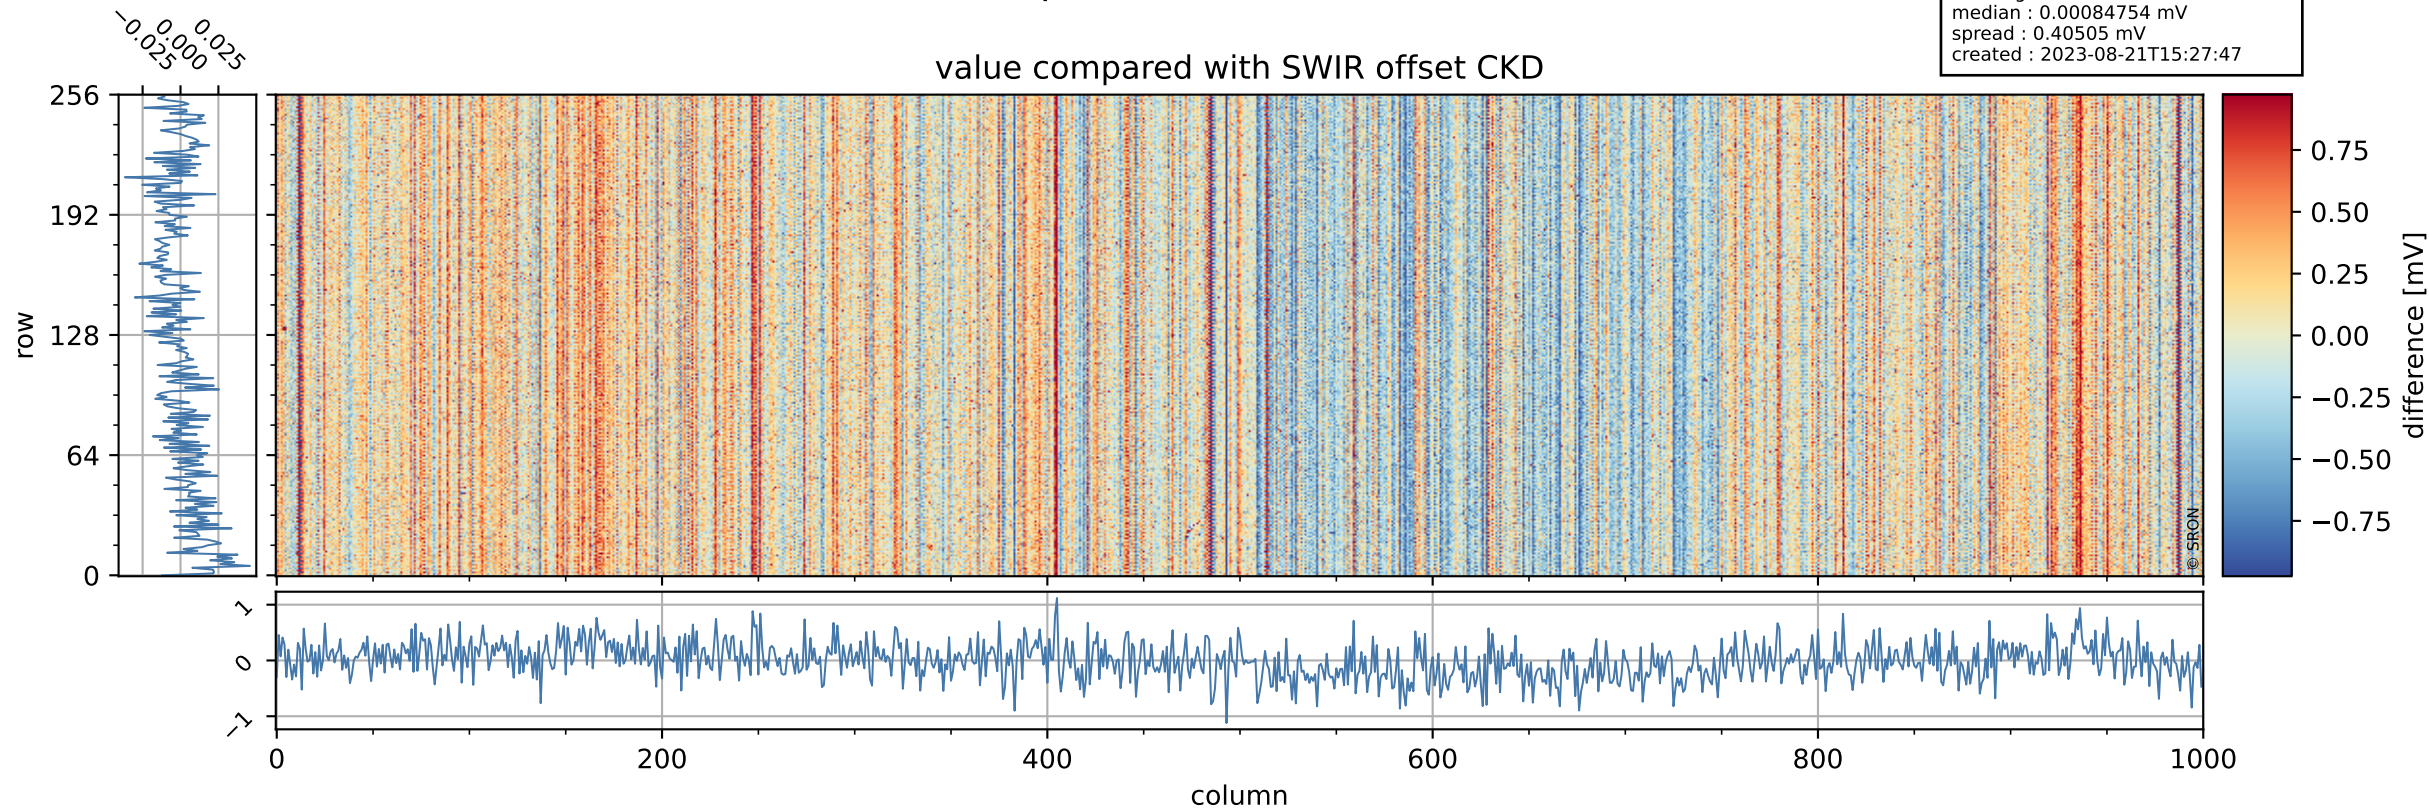

Tropomi SWIR offset (official)

orbits : 20 in [27562, 27607]
coverage : 2023-02-07 / 2023-02-10
median : 0.52601 V
spread : 0.03591 V
created : 2023-08-21T15:27:47

value detector map

Tropomi SWIR offset (official)

orbits : 20 in [27562, 27607]
coverage : 2023-02-07 / 2023-02-10
median : 28.621 μV
spread : 14.47 μV
created : 2023-08-21T15:27:47

Tropomi SWIR offset (official)

orbits : 20 in [27562, 27607]
coverage : 2023-02-07 / 2023-02-10
median : 0.00084754 mV
spread : 0.40505 mV
created : 2023-08-21T15:27:47

value compared with SWIR offset CKD

Tropomi SWIR offset (official) ground-tracks of Sentinel-5P

orbits : 20 in [27562, 27607]
coverage : 2023-02-07 / 2023-02-10
created : 2023-08-21T15:27:48

Tropomi SWIR offset (official)

orbits : [2827, 27607]
coverage : 2018-04-30 / 2023-02-10
created : 2023-08-21T15:27:48

trend of detector median & temperatures