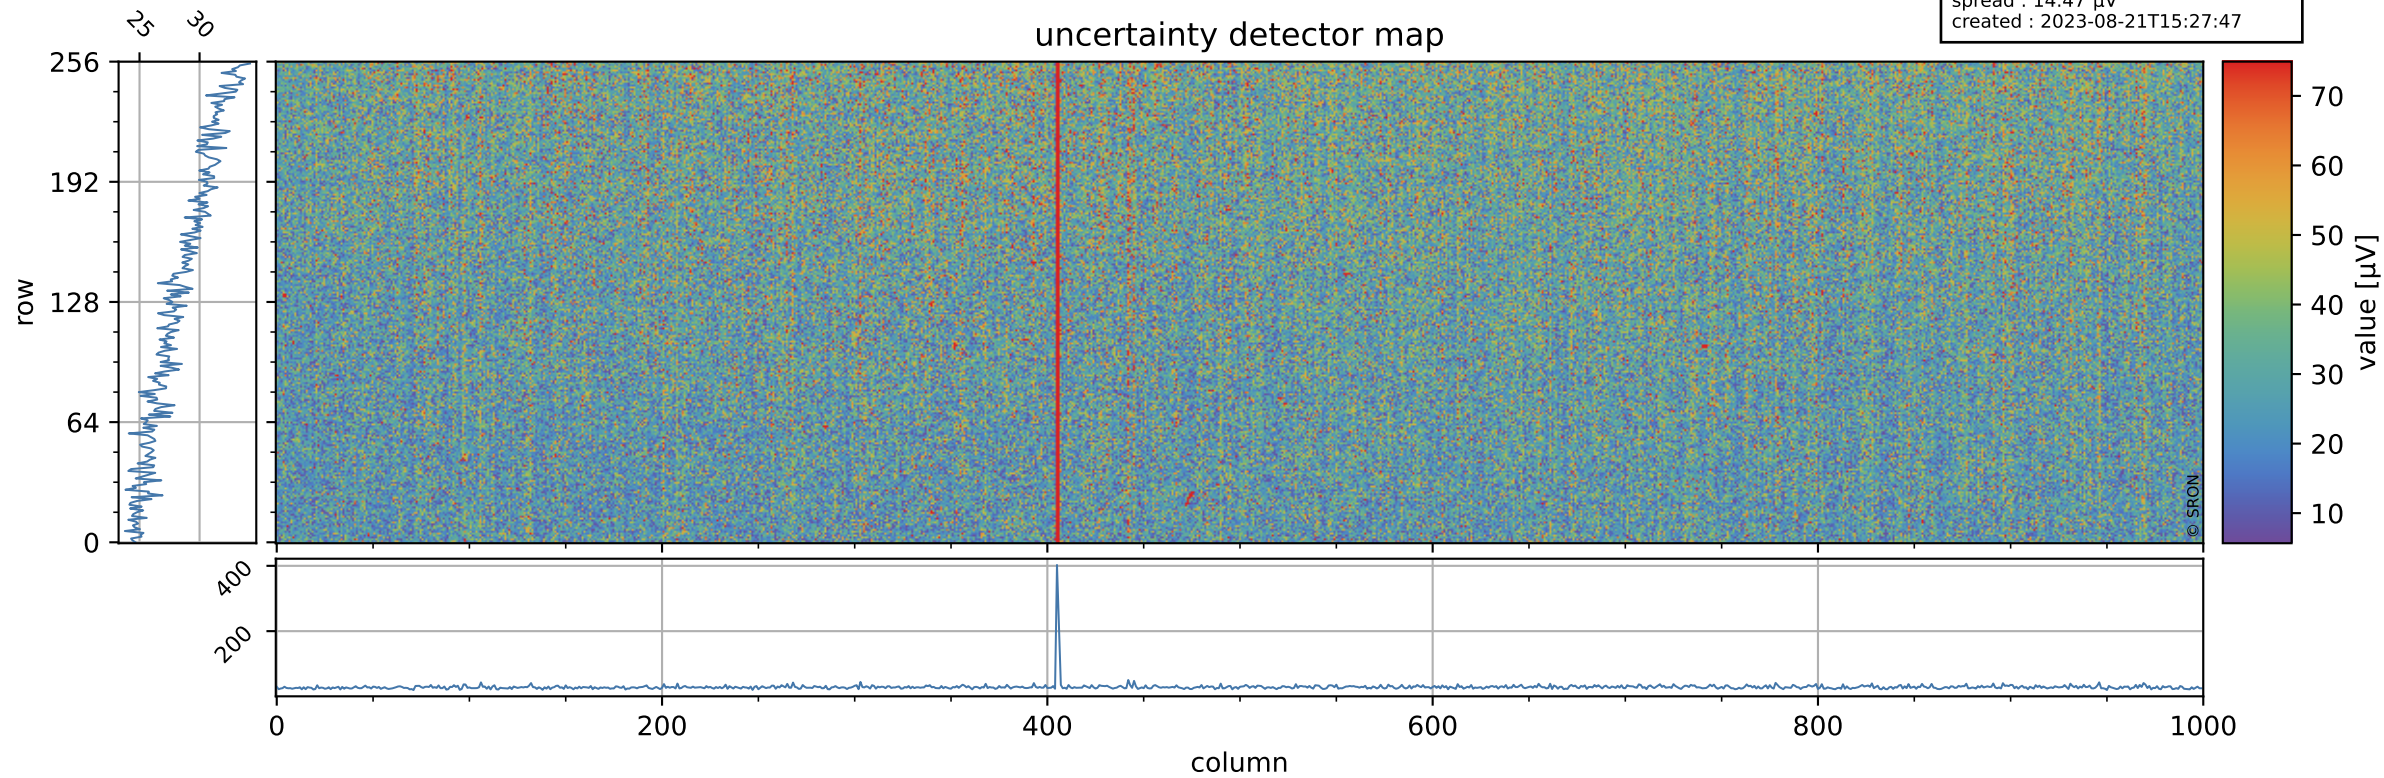

Tropomi SWIR offset (official)

orbits : 20 in [27562, 27607]
coverage : 2023-02-07 / 2023-02-10
median : 0.52601 V
spread : 0.03591 V
created : 2023-08-21T15:27:47

value detector map

Tropomi SWIR offset (official)

orbits : 20 in [27562, 27607]
coverage : 2023-02-07 / 2023-02-10
median : 28.621 μV
spread : 14.47 μV
created : 2023-08-21T15:27:47

Tropomi SWIR offset (official)

orbits : 20 in [27562, 27607]
coverage : 2023-02-07 / 2023-02-10
median : 0.00084754 mV
spread : 0.40505 mV
created : 2023-08-21T15:27:47

value compared with SWIR offset CKD

Tropomi SWIR offset (official) ground-tracks of Sentinel-5P

orbits : 20 in [27562, 27607]
coverage : 2023-02-07 / 2023-02-10
created : 2023-08-21T15:27:48

Tropomi SWIR offset (official)

orbits : [2827, 27607]
coverage : 2018-04-30 / 2023-02-10
created : 2023-08-21T15:27:48

trend of detector median & temperatures