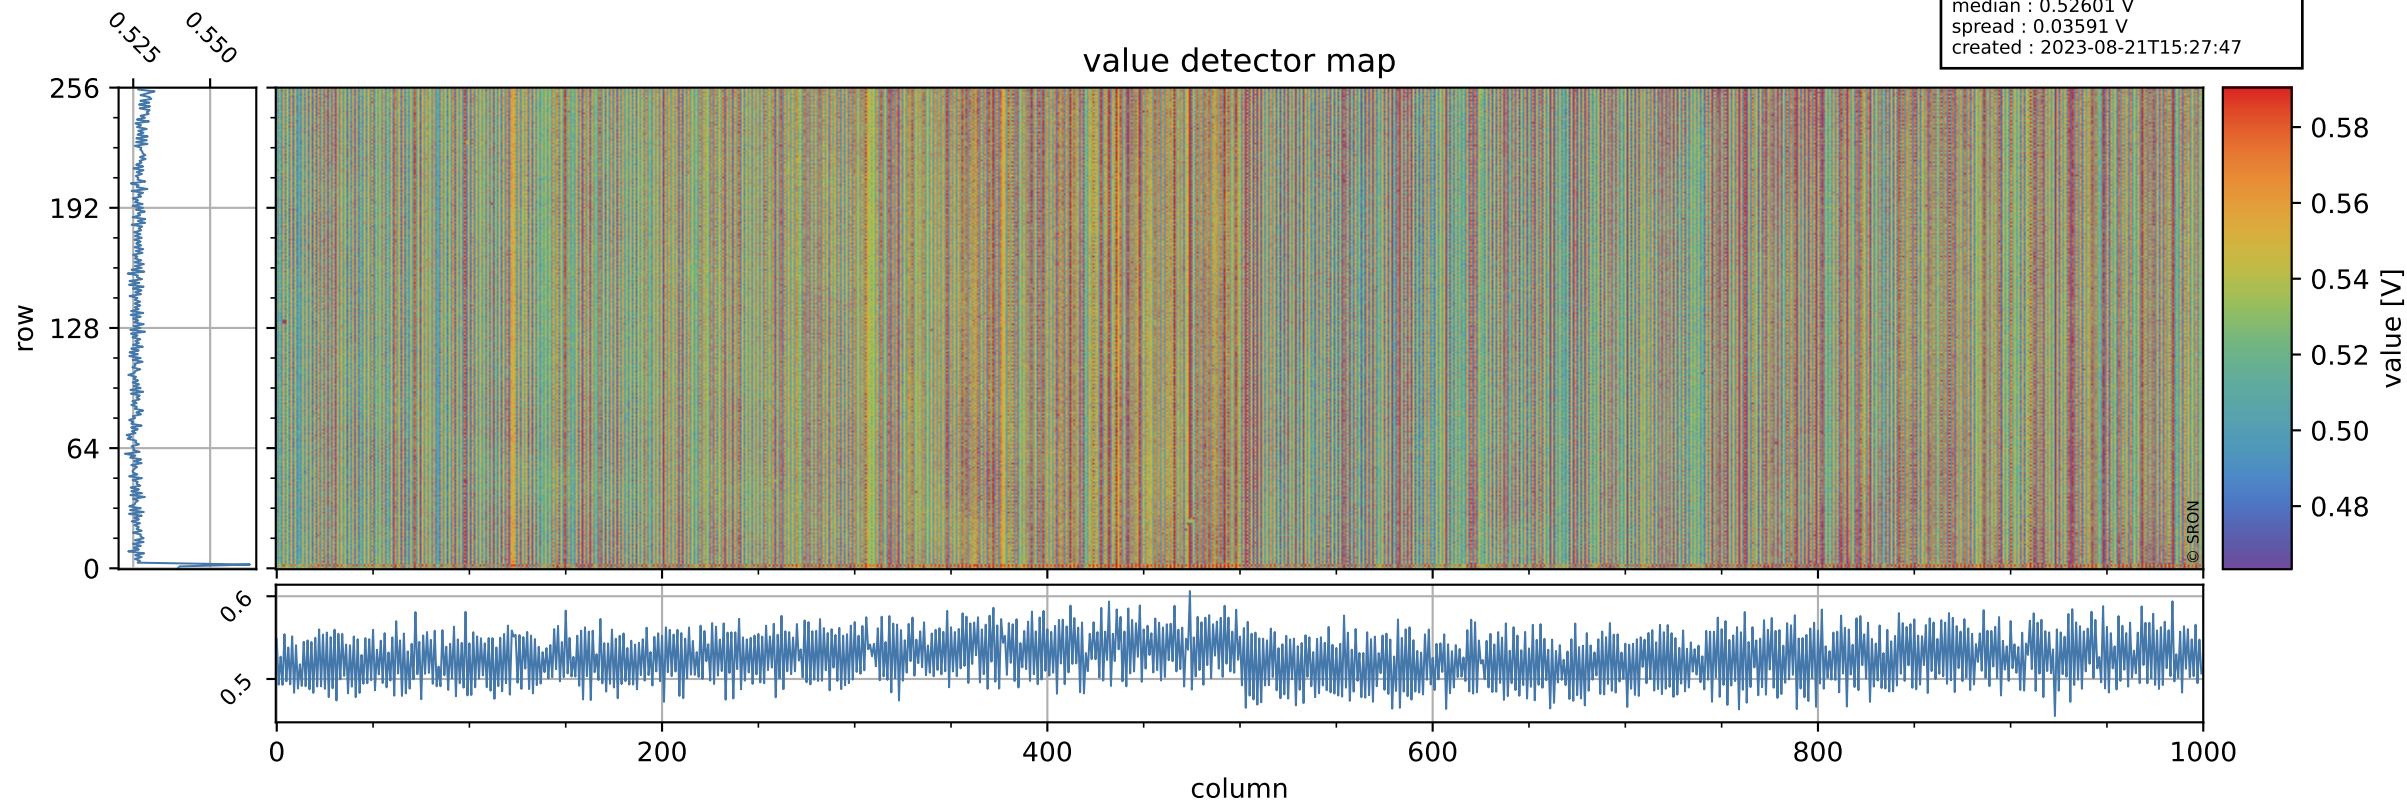

Tropomi SWIR offset (official)

orbits : 20 in [27562, 27607]
coverage : 2023-02-07 / 2023-02-10
median : 0.52601 V
spread : 0.03591 V
created : 2023-08-21T15:27:47

value detector map

Tropomi SWIR offset (official)

orbits : 20 in [27562, 27607]
coverage : 2023-02-07 / 2023-02-10
median : 28.621 μV
spread : 14.47 μV
created : 2023-08-21T15:27:47

Tropomi SWIR offset (official)

orbits : 20 in [27562, 27607]
coverage : 2023-02-07 / 2023-02-10
median : 0.00084754 mV
spread : 0.40505 mV
created : 2023-08-21T15:27:47

value compared with SWIR offset CKD

Tropomi SWIR offset (official) ground-tracks of Sentinel-5P

orbits : 20 in [27562, 27607]
coverage : 2023-02-07 / 2023-02-10
created : 2023-08-21T15:27:48

Tropomi SWIR offset (official)

orbits : [2827, 27607]
coverage : 2018-04-30 / 2023-02-10
created : 2023-08-21T15:27:48

trend of detector median & temperatures