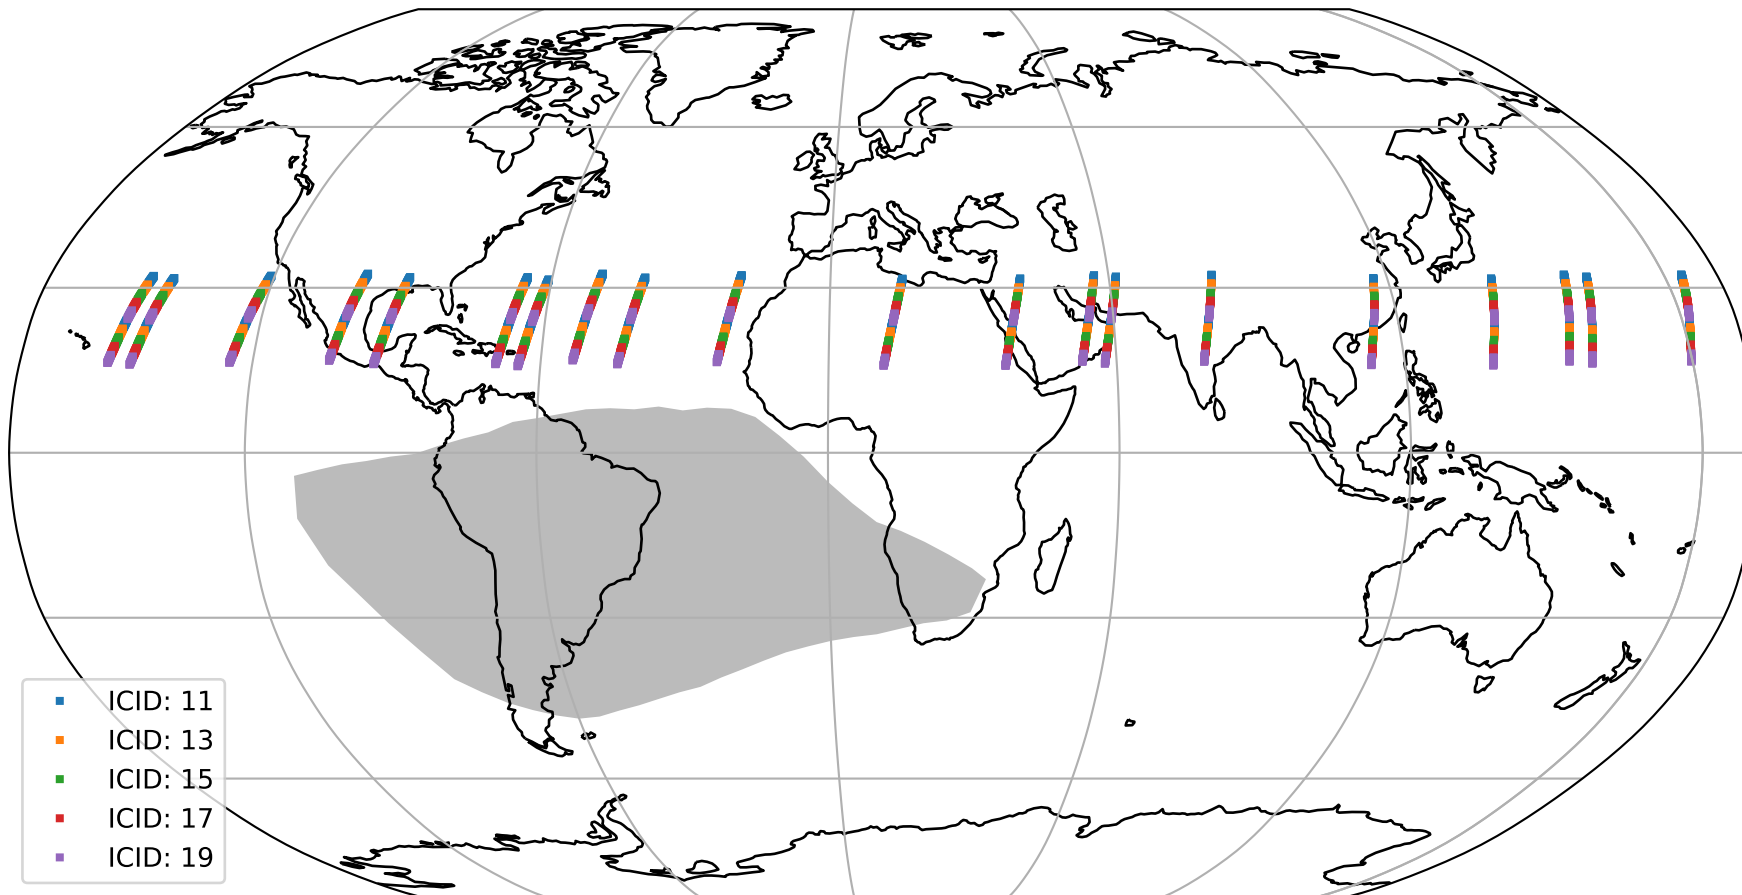

Tropomi SWIR offset (official)

orbits : 20 in [27562, 27607]
coverage : 2023-02-07 / 2023-02-10
median : 0.52601 V
spread : 0.03591 V
created : 2023-08-21T15:27:47

value detector map

Tropomi SWIR offset (official)

orbits : 20 in [27562, 27607]
coverage : 2023-02-07 / 2023-02-10
median : 28.621 μV
spread : 14.47 μV
created : 2023-08-21T15:27:47

Tropomi SWIR offset (official)

orbits : 20 in [27562, 27607]
coverage : 2023-02-07 / 2023-02-10
median : 0.00084754 mV
spread : 0.40505 mV
created : 2023-08-21T15:27:47

value compared with SWIR offset CKD

Tropomi SWIR offset (official) ground-tracks of Sentinel-5P

orbits : 20 in [27562, 27607]
coverage : 2023-02-07 / 2023-02-10
created : 2023-08-21T15:27:48

Tropomi SWIR offset (official)

orbits : [2827, 27607]
coverage : 2018-04-30 / 2023-02-10
created : 2023-08-21T15:27:48

trend of detector median & temperatures