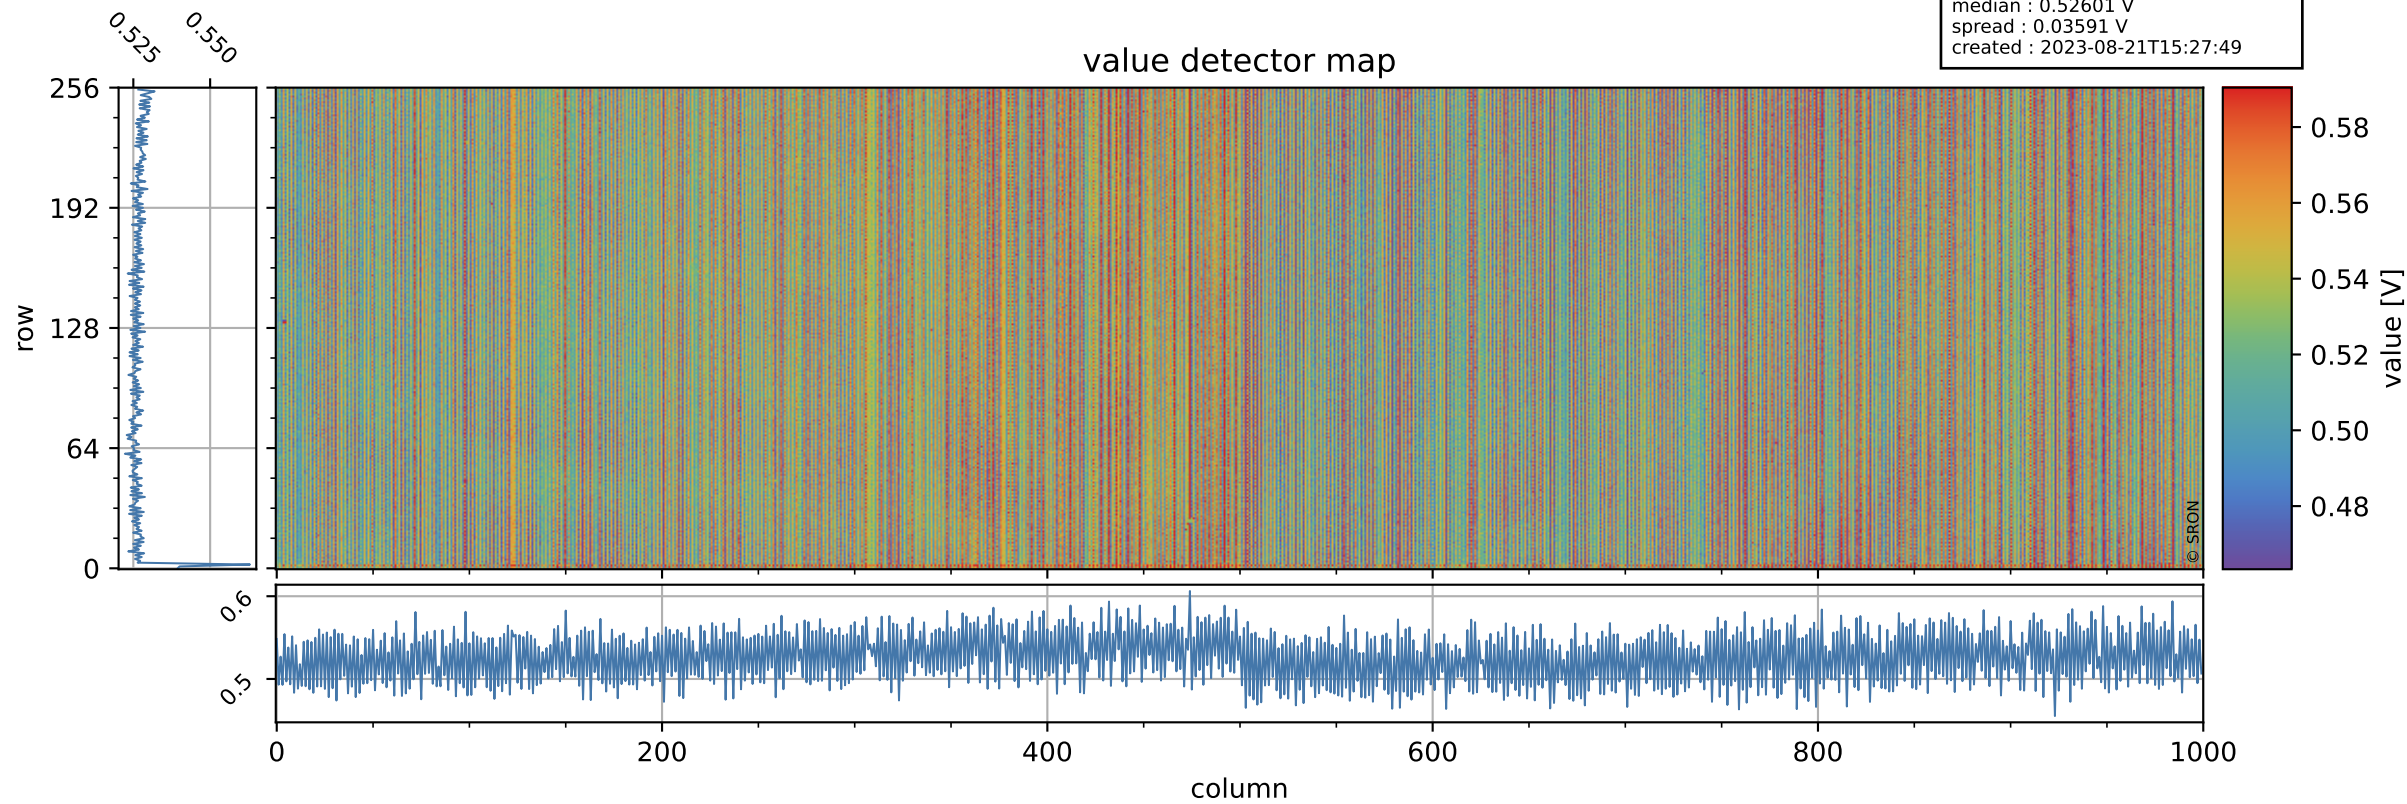

# Tropomi SWIR offset (official)

orbits : 19 in [27577, 27622]  
coverage : 2023-02-08 / 2023-02-11  
median : 0.52601 V  
spread : 0.03591 V  
created : 2023-08-21T15:27:49

## value detector map

# Tropomi SWIR offset (official)

orbits : 19 in [27577, 27622]  
coverage : 2023-02-08 / 2023-02-11  
median : 28.579  $\mu\text{V}$   
spread : 14.447  $\mu\text{V}$   
created : 2023-08-21T15:27:49

# Tropomi SWIR offset (official) ground-tracks of Sentinel-5P

orbits : 19 in [27577, 27622]  
coverage : 2023-02-08 / 2023-02-11  
created : 2023-08-21T15:27:50