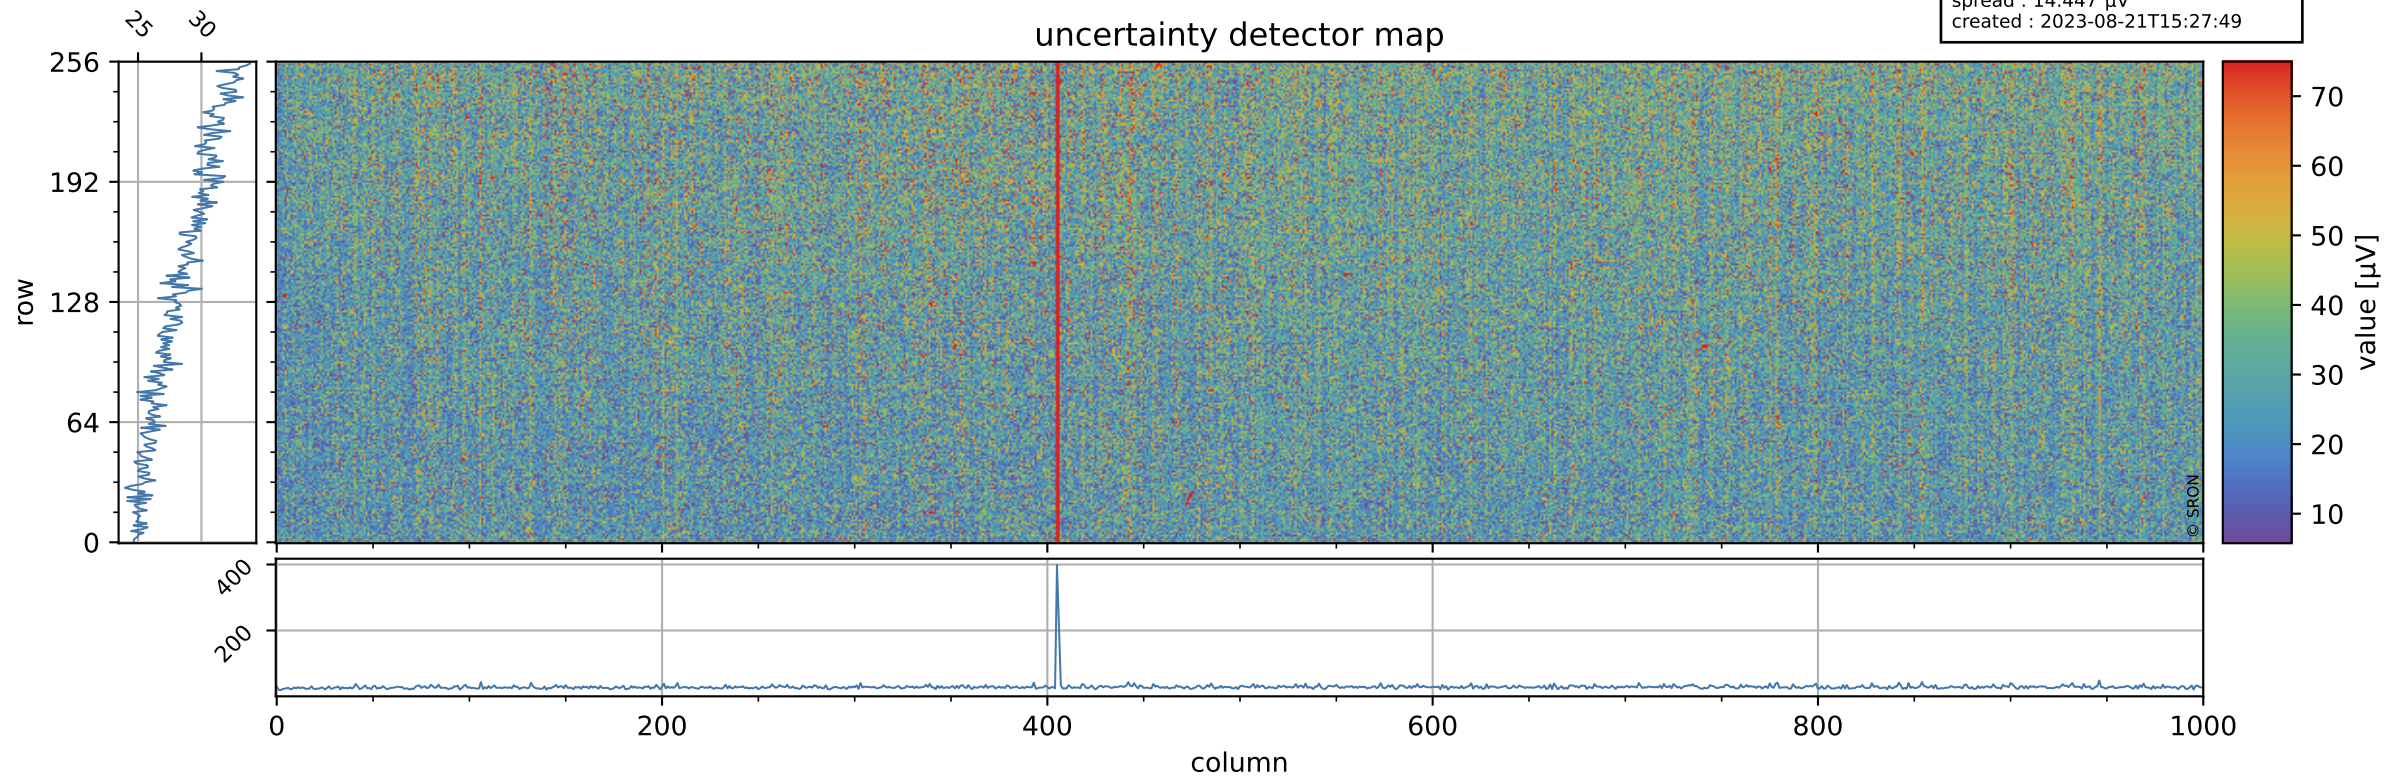

# Tropomi SWIR offset (official)

orbits : 19 in [27577, 27622]  
coverage : 2023-02-08 / 2023-02-11  
median : 0.52601 V  
spread : 0.03591 V  
created : 2023-08-21T15:27:49

## value detector map

# Tropomi SWIR offset (official)

orbits : 19 in [27577, 27622]  
coverage : 2023-02-08 / 2023-02-11  
median : 28.579  $\mu\text{V}$   
spread : 14.447  $\mu\text{V}$   
created : 2023-08-21T15:27:49

# Tropomi SWIR offset (official) ground-tracks of Sentinel-5P

orbits : 19 in [27577, 27622]  
coverage : 2023-02-08 / 2023-02-11  
created : 2023-08-21T15:27:50