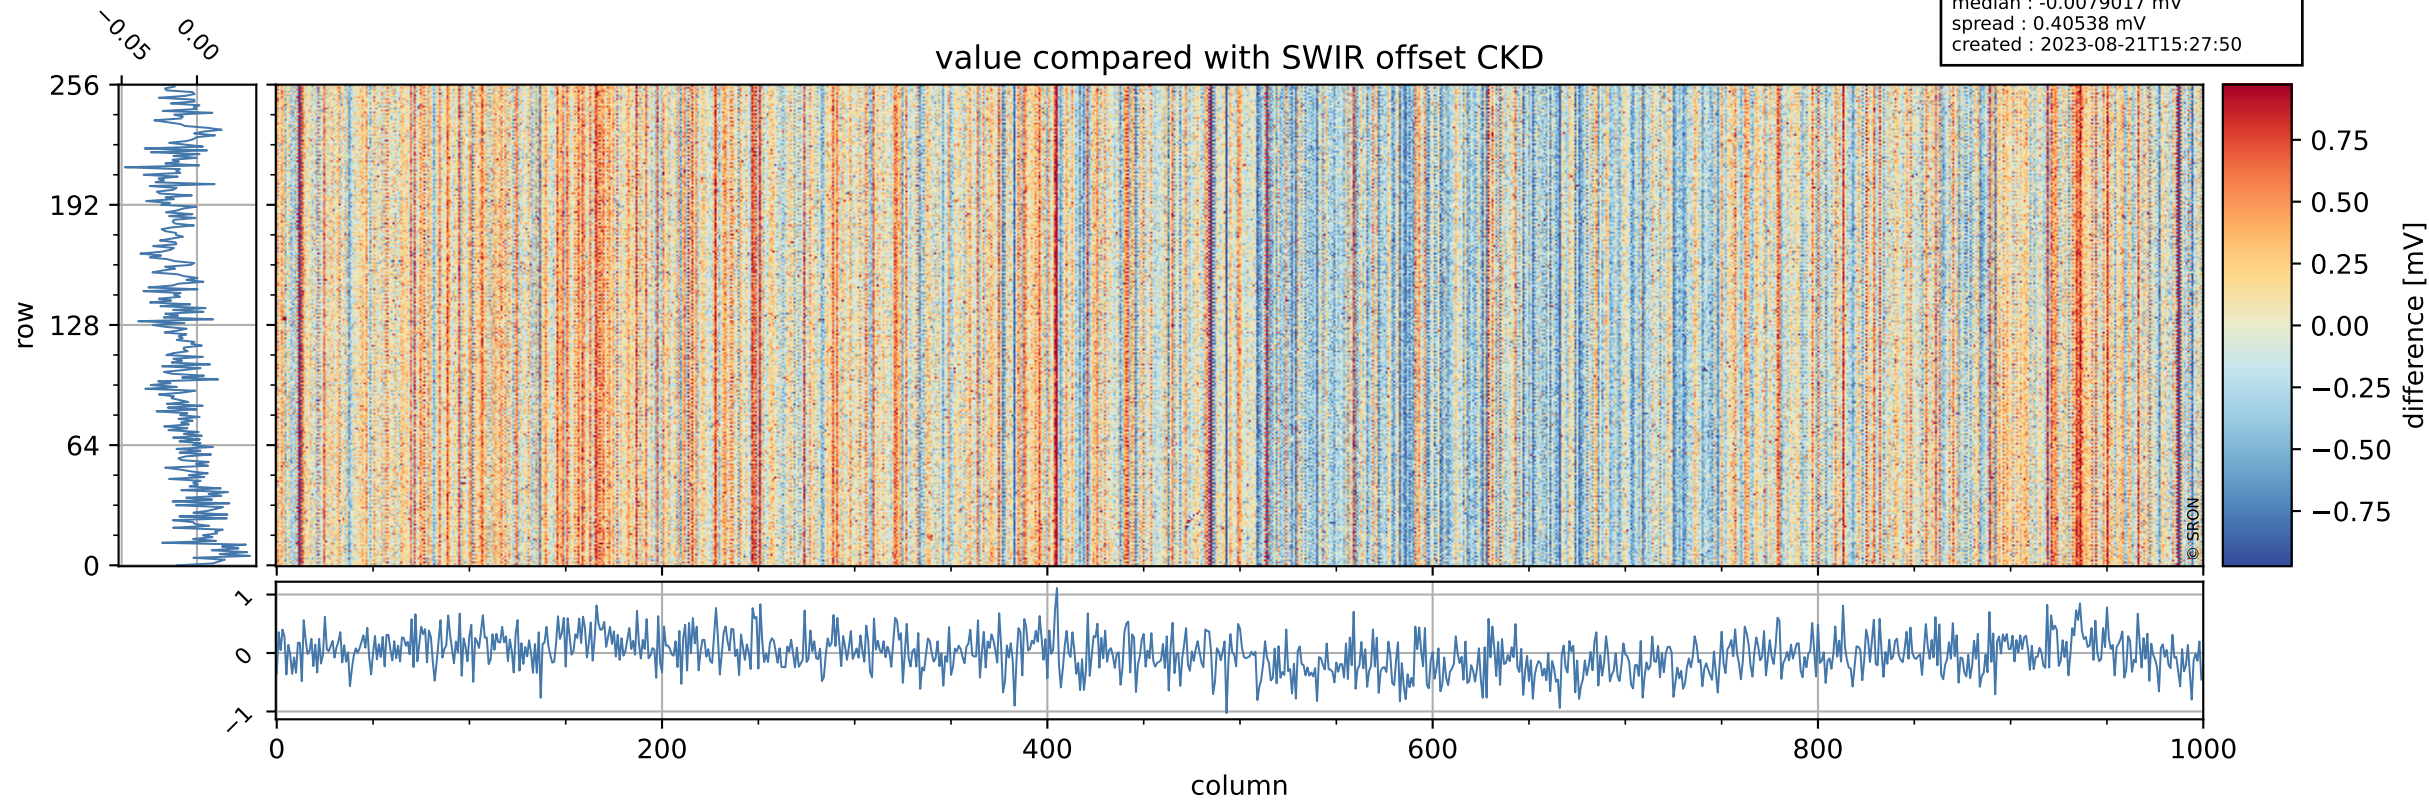

## value detector map

# Tropomi SWIR offset (official)

orbits : 19 in [27577, 27622]  
coverage : 2023-02-08 / 2023-02-11  
median : 28.579  $\mu\text{V}$   
spread : 14.447  $\mu\text{V}$   
created : 2023-08-21T15:27:49

# Tropomi SWIR offset (official)

orbits : 19 in [27577, 27622]  
coverage : 2023-02-08 / 2023-02-11  
median : -0.0079017 mV  
spread : 0.40538 mV  
created : 2023-08-21T15:27:50

value compared with SWIR offset CKD

# Tropomi SWIR offset (official) ground-tracks of Sentinel-5P

orbits : 19 in [27577, 27622]  
coverage : 2023-02-08 / 2023-02-11  
created : 2023-08-21T15:27:50