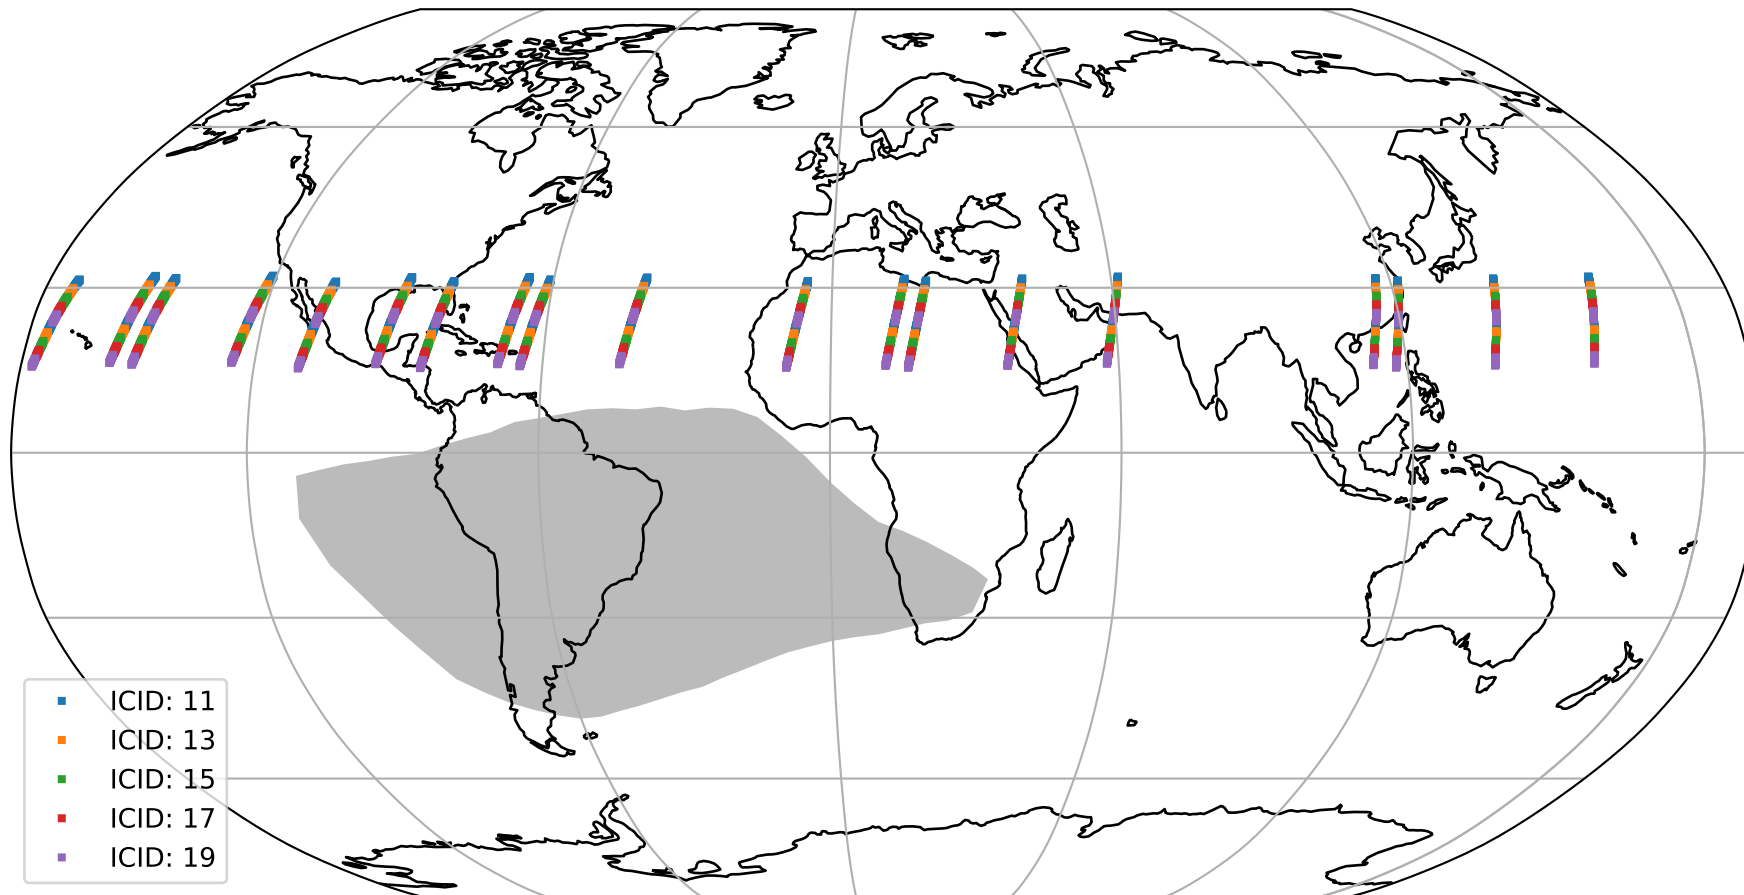

# Tropomi SWIR offset (official)

orbits : 19 in [27577, 27622]  
coverage : 2023-02-08 / 2023-02-11  
median : 28.579  $\mu\text{V}$   
spread : 14.447  $\mu\text{V}$   
created : 2023-08-21T15:27:49

# Tropomi SWIR offset (official)

orbits : 19 in [27577, 27622]  
coverage : 2023-02-08 / 2023-02-11  
median : -0.0079017 mV  
spread : 0.40538 mV  
created : 2023-08-21T15:27:50

value compared with SWIR offset CKD

# Tropomi SWIR offset (official) ground-tracks of Sentinel-5P

orbits : 19 in [27577, 27622]  
coverage : 2023-02-08 / 2023-02-11  
created : 2023-08-21T15:27:50

# Tropomi SWIR offset (official)

orbits : [2827, 27622]  
coverage : 2018-04-30 / 2023-02-11  
created : 2023-08-21T15:27:50