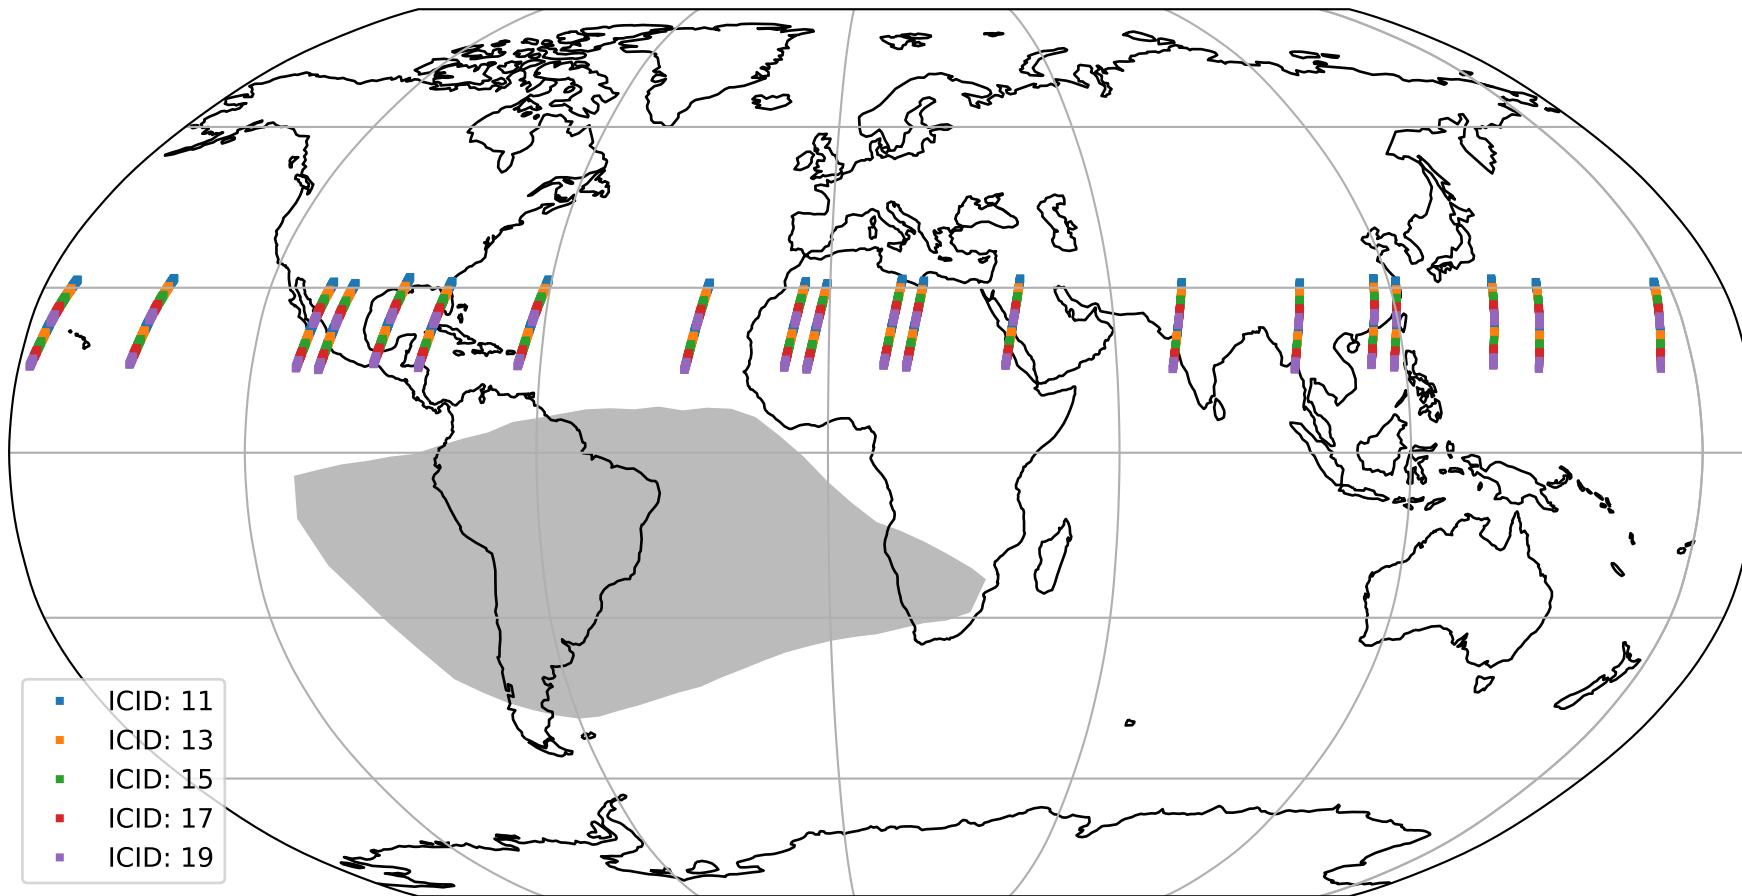

Tropomi SWIR offset (official)

orbits : 20 in [27592, 27637]
coverage : 2023-02-09 / 2023-02-12
median : 0.526 V
spread : 0.035912 V
created : 2023-08-21T15:27:51

value detector map

Tropomi SWIR offset (official)

orbits : 20 in [27592, 27637]
coverage : 2023-02-09 / 2023-02-12
median : 28.03 μV
spread : 14.274 μV
created : 2023-08-21T15:27:51

Tropomi SWIR offset (official)

orbits : 20 in [27592, 27637]
coverage : 2023-02-09 / 2023-02-12
median : -0.016754 mV
spread : 0.40969 mV
created : 2023-08-21T15:27:52

value compared with SWIR offset CKD

Tropomi SWIR offset (official) ground-tracks of Sentinel-5P

orbits : 20 in [27592, 27637]
coverage : 2023-02-09 / 2023-02-12
created : 2023-08-21T15:27:52

Tropomi SWIR offset (official)

orbits : [2827, 27637]
coverage : 2018-04-30 / 2023-02-12
created : 2023-08-21T15:27:53

trend of detector median & temperatures