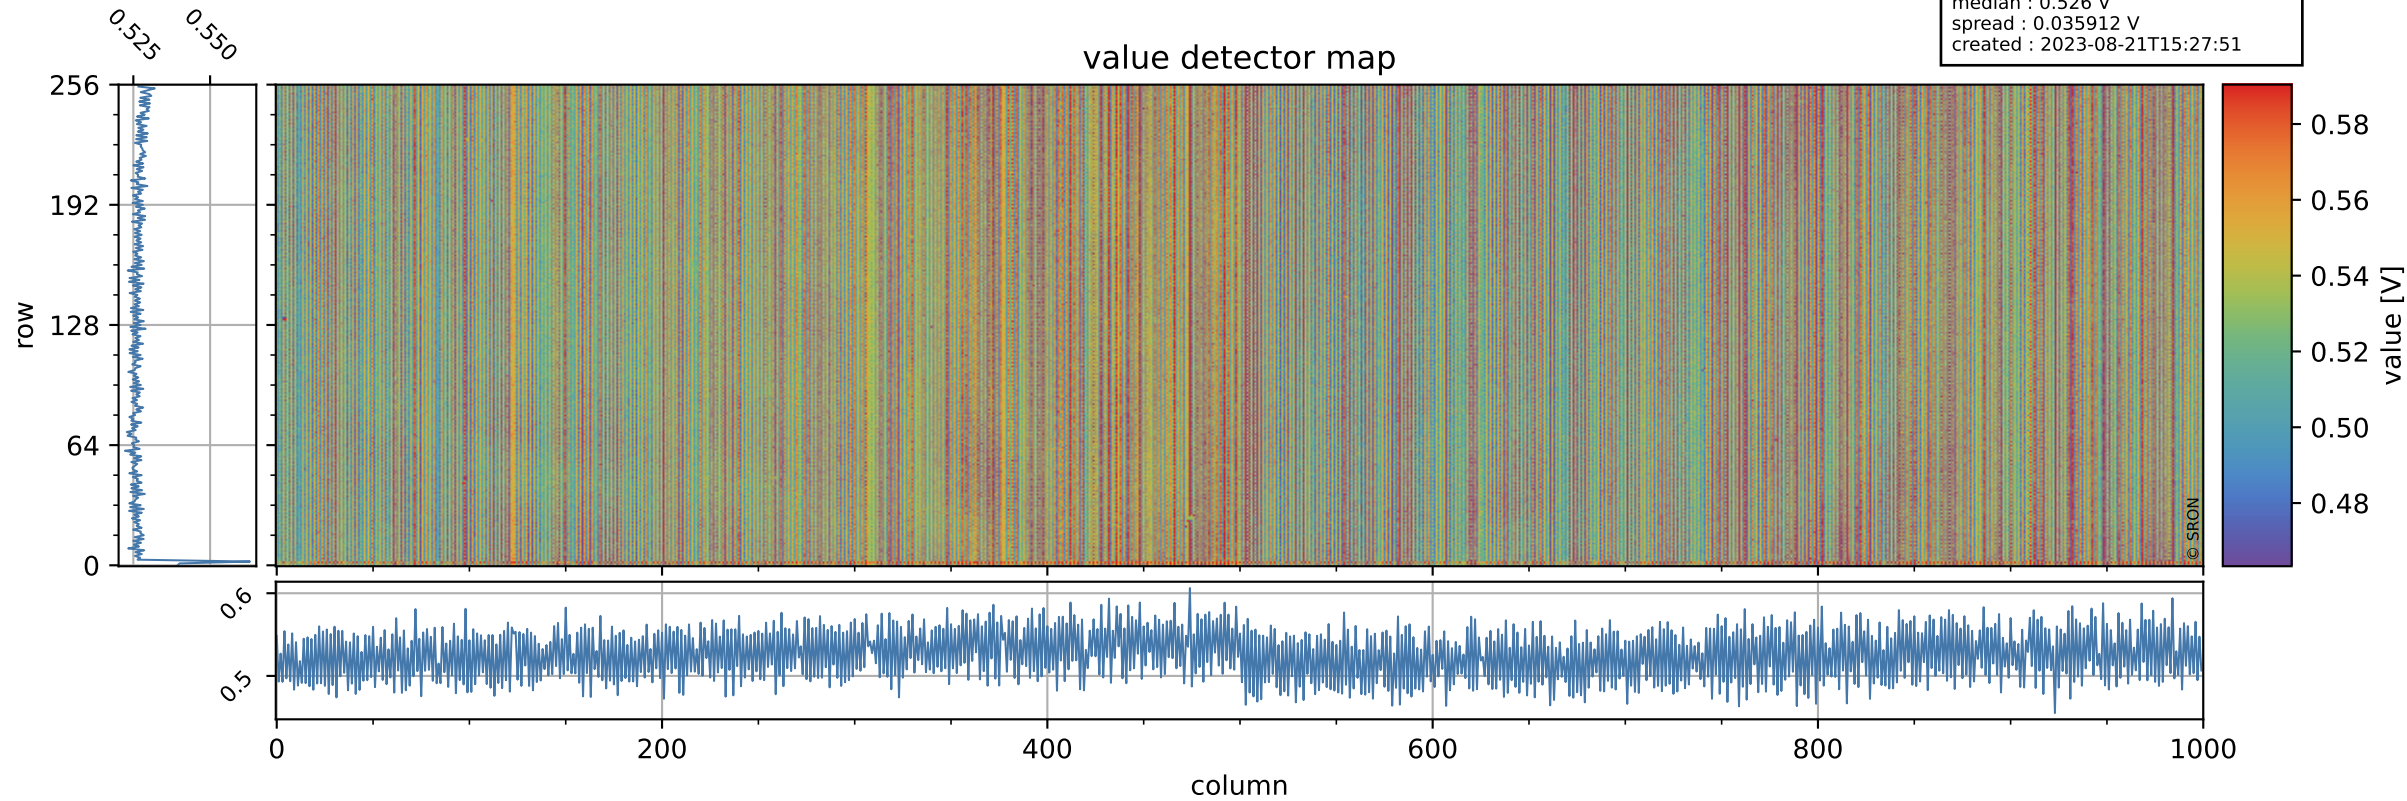

Tropomi SWIR offset (official)

orbits : 20 in [27592, 27637]
coverage : 2023-02-09 / 2023-02-12
median : 0.526 V
spread : 0.035912 V
created : 2023-08-21T15:27:51

value detector map

Tropomi SWIR offset (official)

orbits : 20 in [27592, 27637]
coverage : 2023-02-09 / 2023-02-12
median : 28.03 μV
spread : 14.274 μV
created : 2023-08-21T15:27:51

Tropomi SWIR offset (official)

orbits : 20 in [27592, 27637]
coverage : 2023-02-09 / 2023-02-12
median : -0.016754 mV
spread : 0.40969 mV
created : 2023-08-21T15:27:52

value compared with SWIR offset CKD

Tropomi SWIR offset (official) ground-tracks of Sentinel-5P

orbits : 20 in [27592, 27637]
coverage : 2023-02-09 / 2023-02-12
created : 2023-08-21T15:27:52

Tropomi SWIR offset (official)

orbits : [2827, 27637]
coverage : 2018-04-30 / 2023-02-12
created : 2023-08-21T15:27:53

trend of detector median & temperatures