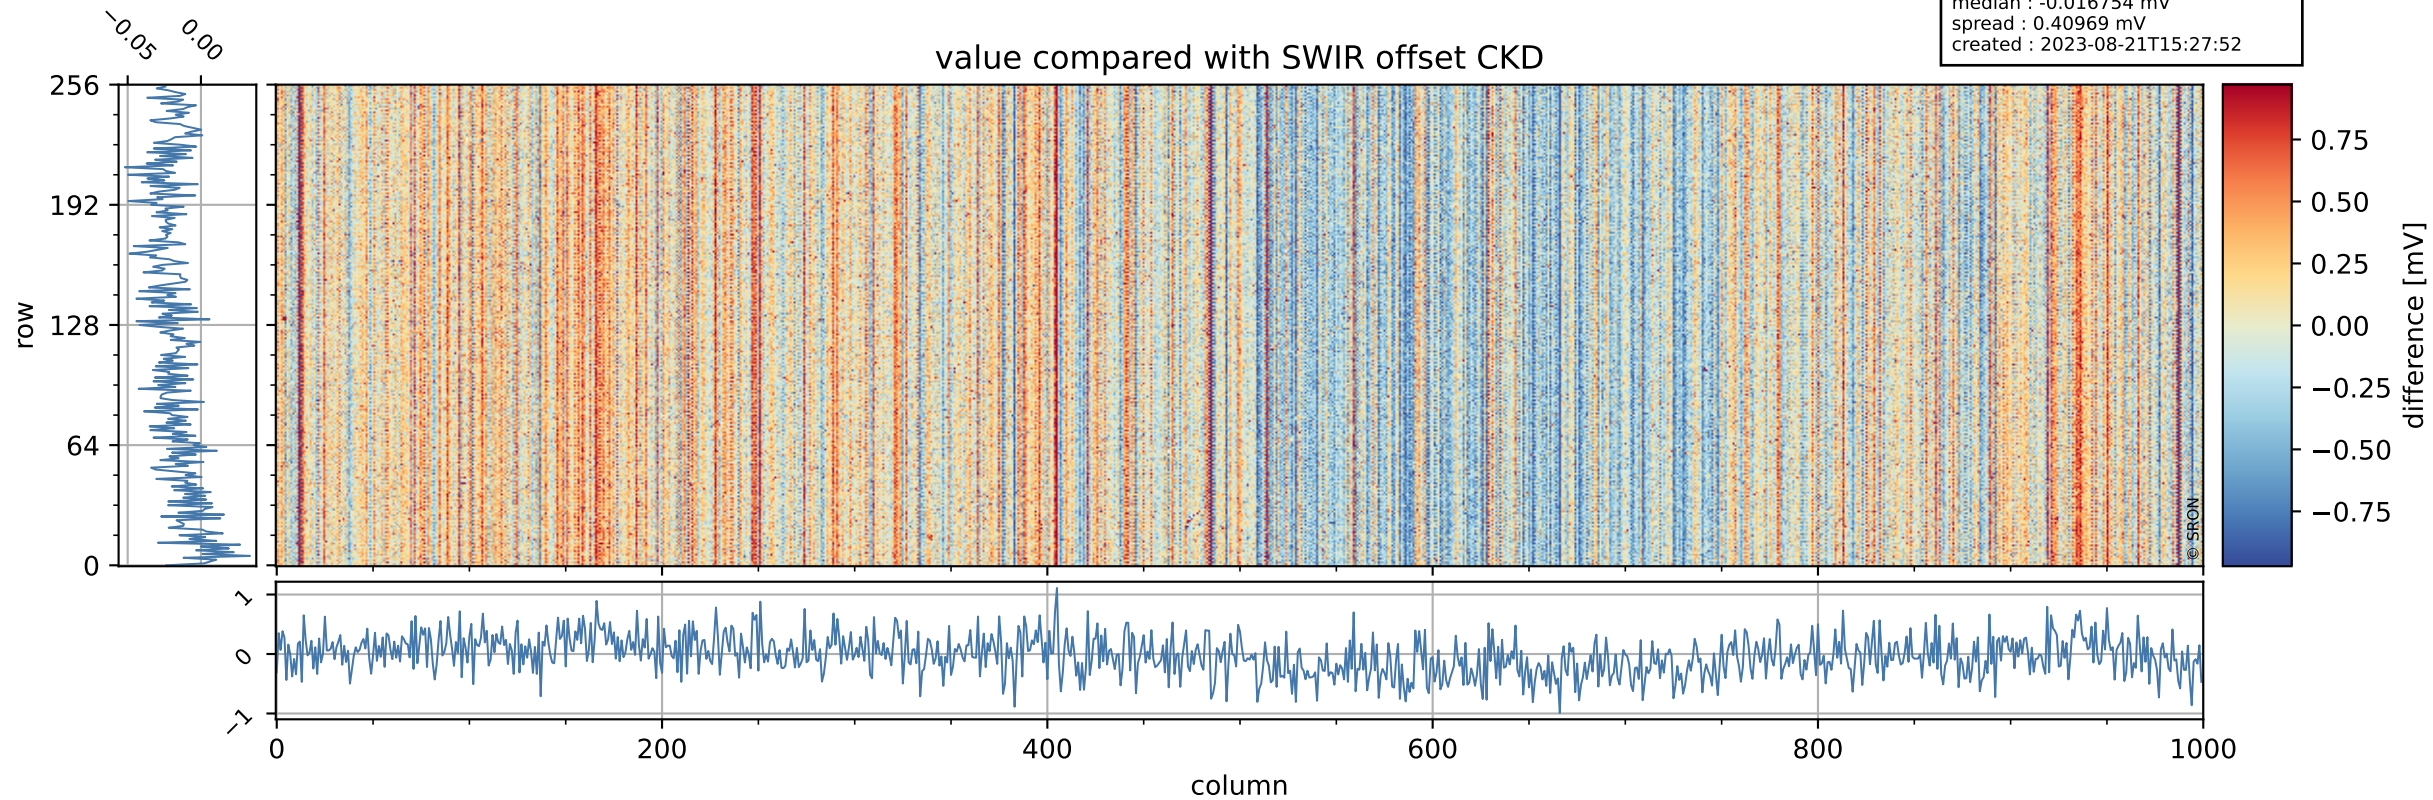

Tropomi SWIR offset (official)

orbits : 20 in [27592, 27637]
coverage : 2023-02-09 / 2023-02-12
median : 0.526 V
spread : 0.035912 V
created : 2023-08-21T15:27:51

value detector map

Tropomi SWIR offset (official)

orbits : 20 in [27592, 27637]
coverage : 2023-02-09 / 2023-02-12
median : 28.03 μV
spread : 14.274 μV
created : 2023-08-21T15:27:51

Tropomi SWIR offset (official)

orbits : 20 in [27592, 27637]
coverage : 2023-02-09 / 2023-02-12
median : -0.016754 mV
spread : 0.40969 mV
created : 2023-08-21T15:27:52

value compared with SWIR offset CKD

Tropomi SWIR offset (official) ground-tracks of Sentinel-5P

orbits : 20 in [27592, 27637]
coverage : 2023-02-09 / 2023-02-12
created : 2023-08-21T15:27:52

Tropomi SWIR offset (official)

orbits : [2827, 27637]
coverage : 2018-04-30 / 2023-02-12
created : 2023-08-21T15:27:53

trend of detector median & temperatures