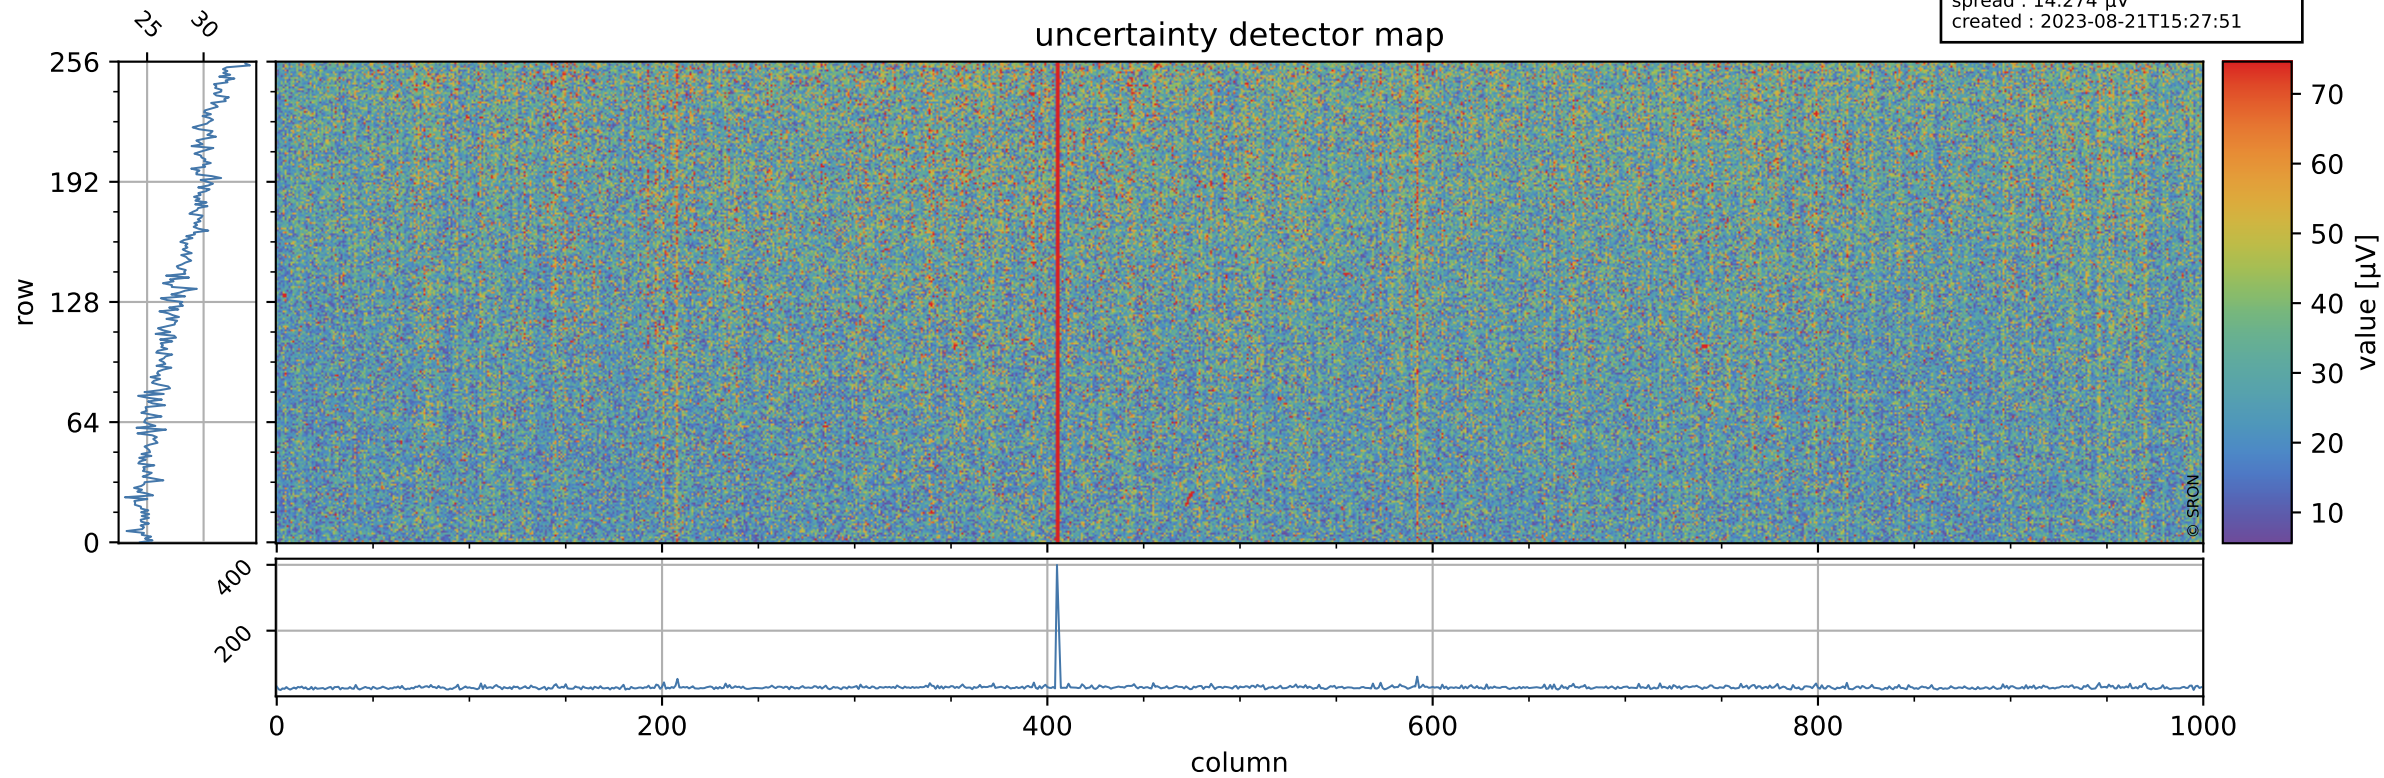

Tropomi SWIR offset (official)

orbits : 20 in [27592, 27637]
coverage : 2023-02-09 / 2023-02-12
median : 0.526 V
spread : 0.035912 V
created : 2023-08-21T15:27:51

value detector map

Tropomi SWIR offset (official)

orbits : 20 in [27592, 27637]
coverage : 2023-02-09 / 2023-02-12
median : 28.03 μV
spread : 14.274 μV
created : 2023-08-21T15:27:51

Tropomi SWIR offset (official)

orbits : 20 in [27592, 27637]
coverage : 2023-02-09 / 2023-02-12
median : -0.016754 mV
spread : 0.40969 mV
created : 2023-08-21T15:27:52

value compared with SWIR offset CKD

Tropomi SWIR offset (official) ground-tracks of Sentinel-5P

orbits : 20 in [27592, 27637]
coverage : 2023-02-09 / 2023-02-12
created : 2023-08-21T15:27:52

Tropomi SWIR offset (official)

orbits : [2827, 27637]
coverage : 2018-04-30 / 2023-02-12
created : 2023-08-21T15:27:53

trend of detector median & temperatures