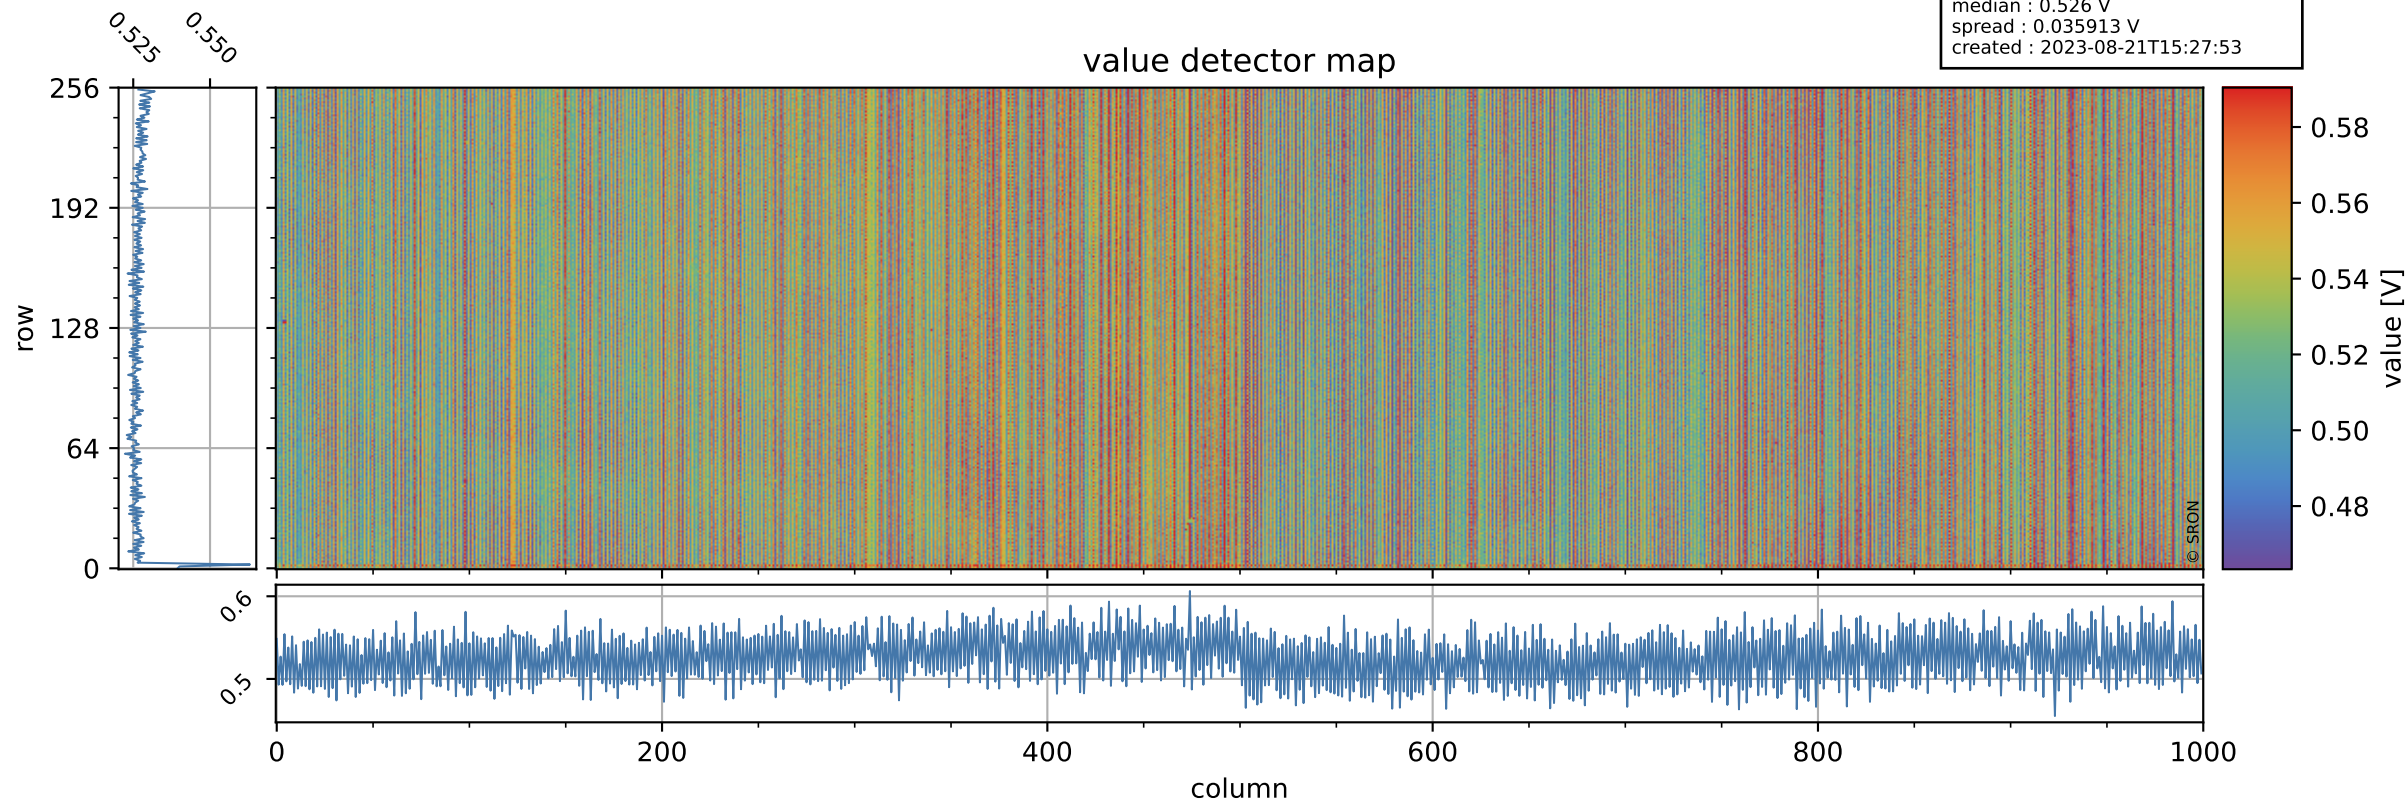

# Tropomi SWIR offset (official)

orbits : 19 in [27607, 27652]  
coverage : 2023-02-10 / 2023-02-13  
median : 0.526 V  
spread : 0.035913 V  
created : 2023-08-21T15:27:53

## value detector map

# Tropomi SWIR offset (official)

orbits : 19 in [27607, 27652]  
coverage : 2023-02-10 / 2023-02-13  
median : 28.187  $\mu\text{V}$   
spread : 14.321  $\mu\text{V}$   
created : 2023-08-21T15:27:54

# Tropomi SWIR offset (official) ground-tracks of Sentinel-5P

orbits : 19 in [27607, 27652]  
coverage : 2023-02-10 / 2023-02-13  
created : 2023-08-21T15:27:54