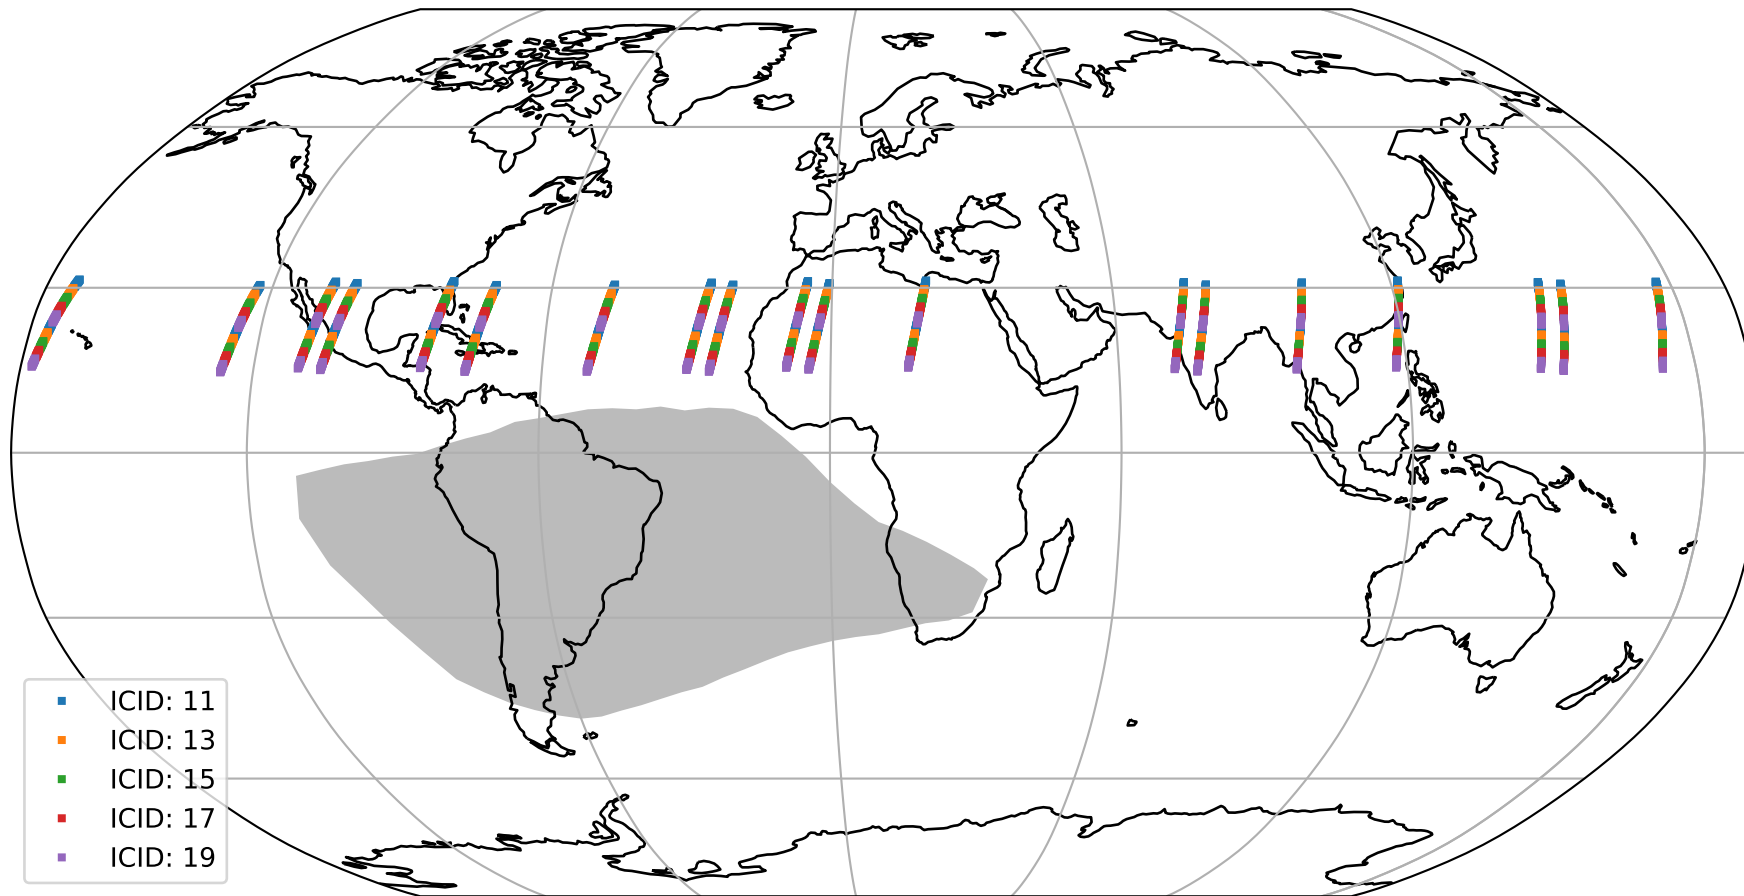

# Tropomi SWIR offset (official)

orbits : 19 in [27607, 27652]  
coverage : 2023-02-10 / 2023-02-13  
median : 28.187  $\mu\text{V}$   
spread : 14.321  $\mu\text{V}$   
created : 2023-08-21T15:27:54

# Tropomi SWIR offset (official)

orbits : 19 in [27607, 27652]  
coverage : 2023-02-10 / 2023-02-13  
median : -0.016363 mV  
spread : 0.41193 mV  
created : 2023-08-21T15:27:54

value compared with SWIR offset CKD

# Tropomi SWIR offset (official) ground-tracks of Sentinel-5P

orbits : 19 in [27607, 27652]  
coverage : 2023-02-10 / 2023-02-13  
created : 2023-08-21T15:27:54

# Tropomi SWIR offset (official)

orbits : [2827, 27652]  
coverage : 2018-04-30 / 2023-02-13  
created : 2023-08-21T15:27:55