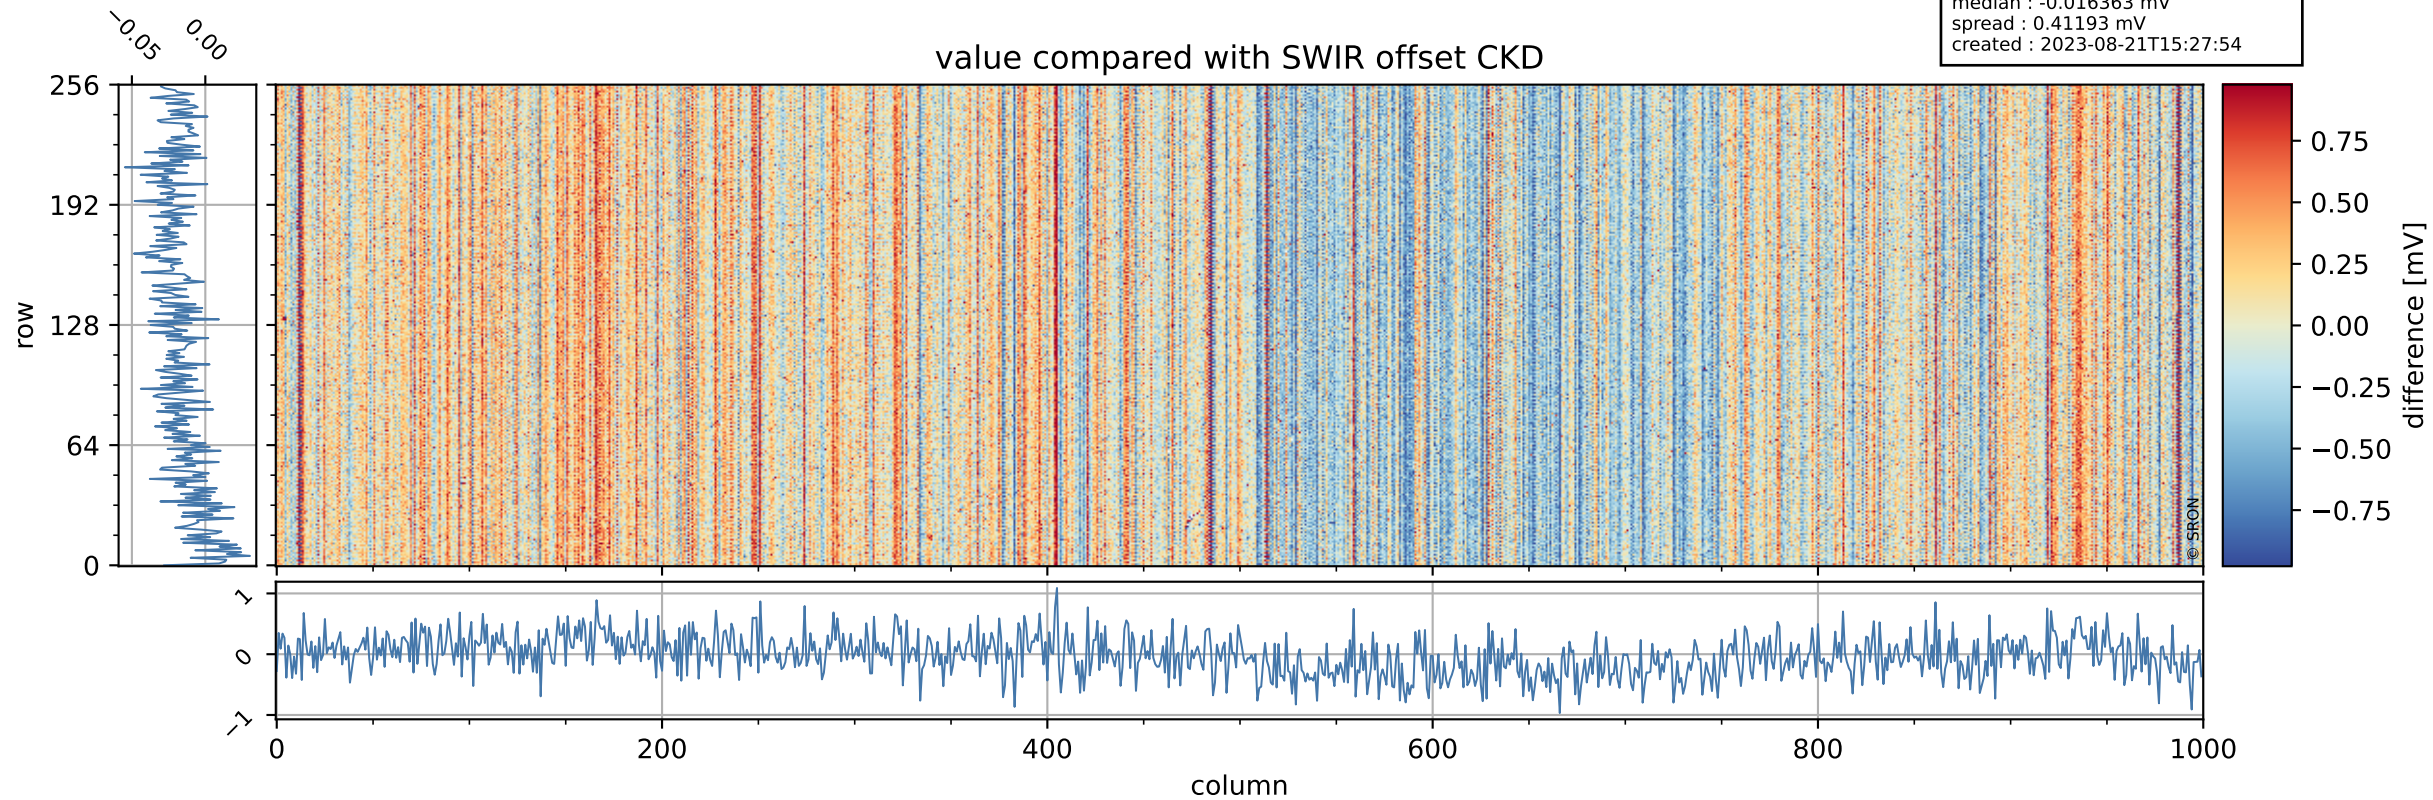

## value detector map

# Tropomi SWIR offset (official)

orbits : 19 in [27607, 27652]  
coverage : 2023-02-10 / 2023-02-13  
median : 28.187  $\mu\text{V}$   
spread : 14.321  $\mu\text{V}$   
created : 2023-08-21T15:27:54

# Tropomi SWIR offset (official)

orbits : 19 in [27607, 27652]  
coverage : 2023-02-10 / 2023-02-13  
median : -0.016363 mV  
spread : 0.41193 mV  
created : 2023-08-21T15:27:54

value compared with SWIR offset CKD

# Tropomi SWIR offset (official) ground-tracks of Sentinel-5P

orbits : 19 in [27607, 27652]  
coverage : 2023-02-10 / 2023-02-13  
created : 2023-08-21T15:27:54