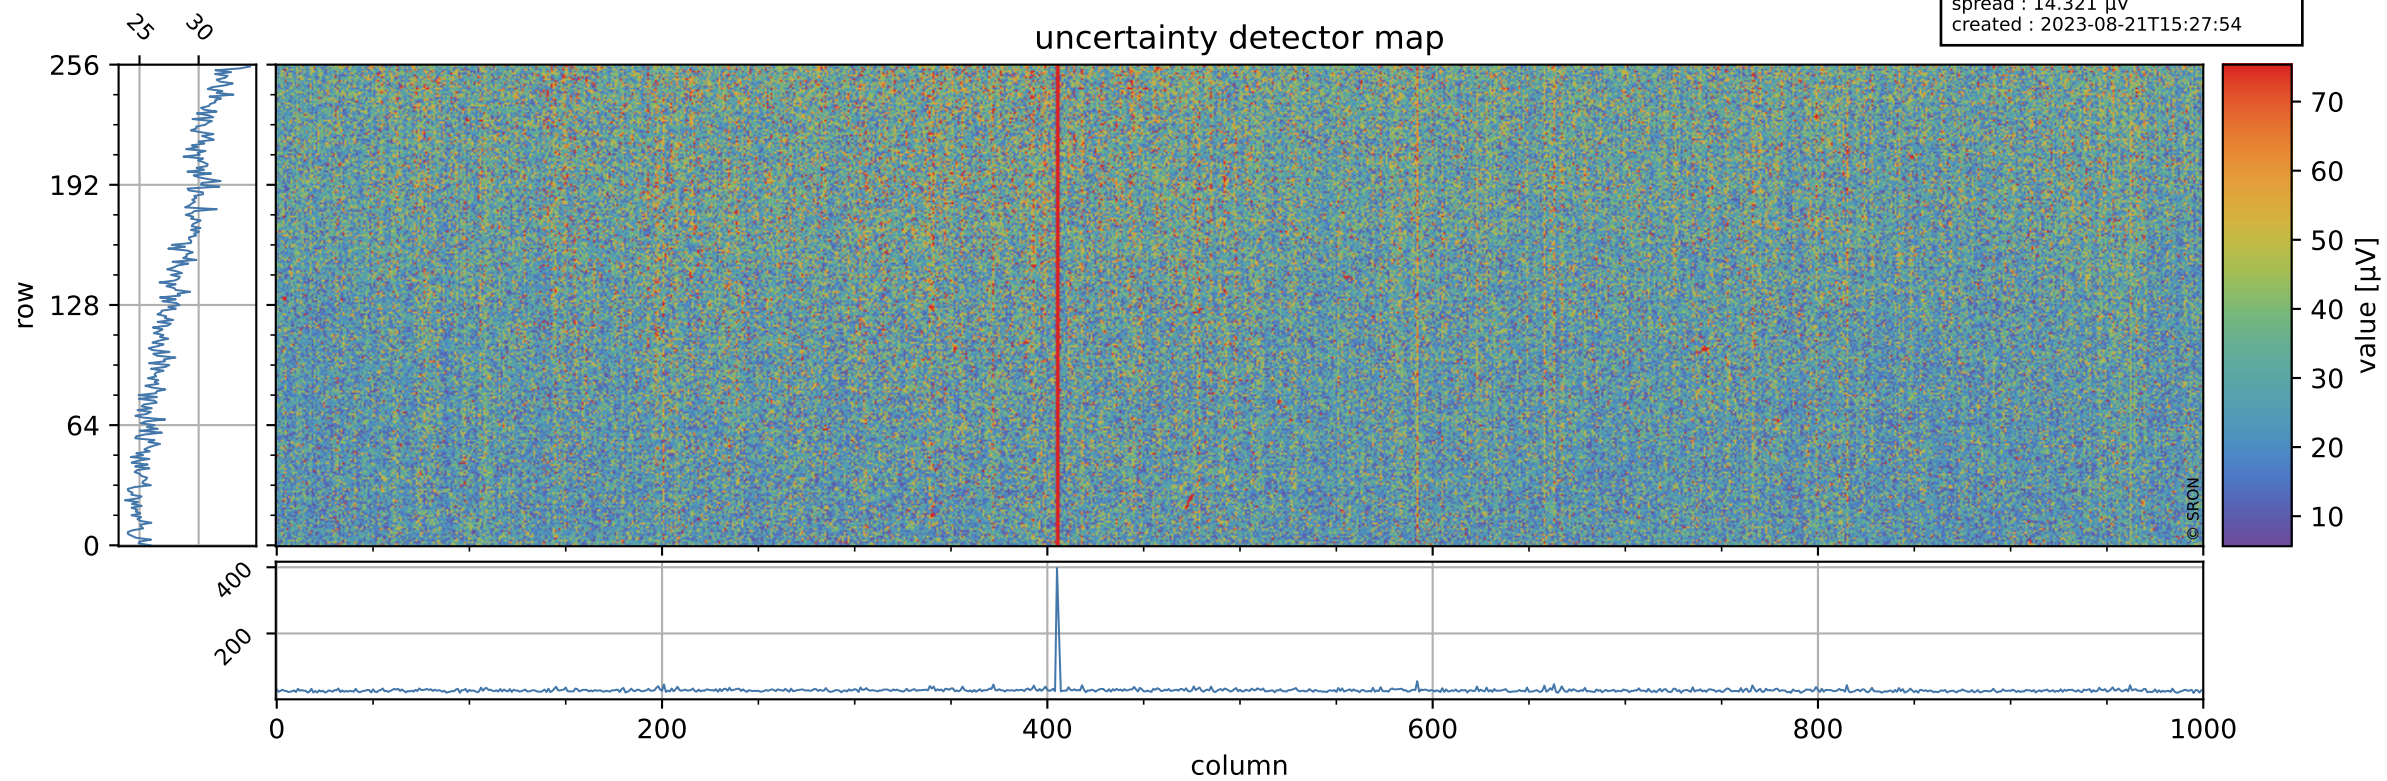

# Tropomi SWIR offset (official)

orbits : 19 in [27607, 27652]  
coverage : 2023-02-10 / 2023-02-13  
median : 0.526 V  
spread : 0.035913 V  
created : 2023-08-21T15:27:53

## value detector map

# Tropomi SWIR offset (official)

orbits : 19 in [27607, 27652]  
coverage : 2023-02-10 / 2023-02-13  
median : 28.187  $\mu\text{V}$   
spread : 14.321  $\mu\text{V}$   
created : 2023-08-21T15:27:54

# Tropomi SWIR offset (official) ground-tracks of Sentinel-5P

orbits : 19 in [27607, 27652]  
coverage : 2023-02-10 / 2023-02-13  
created : 2023-08-21T15:27:54