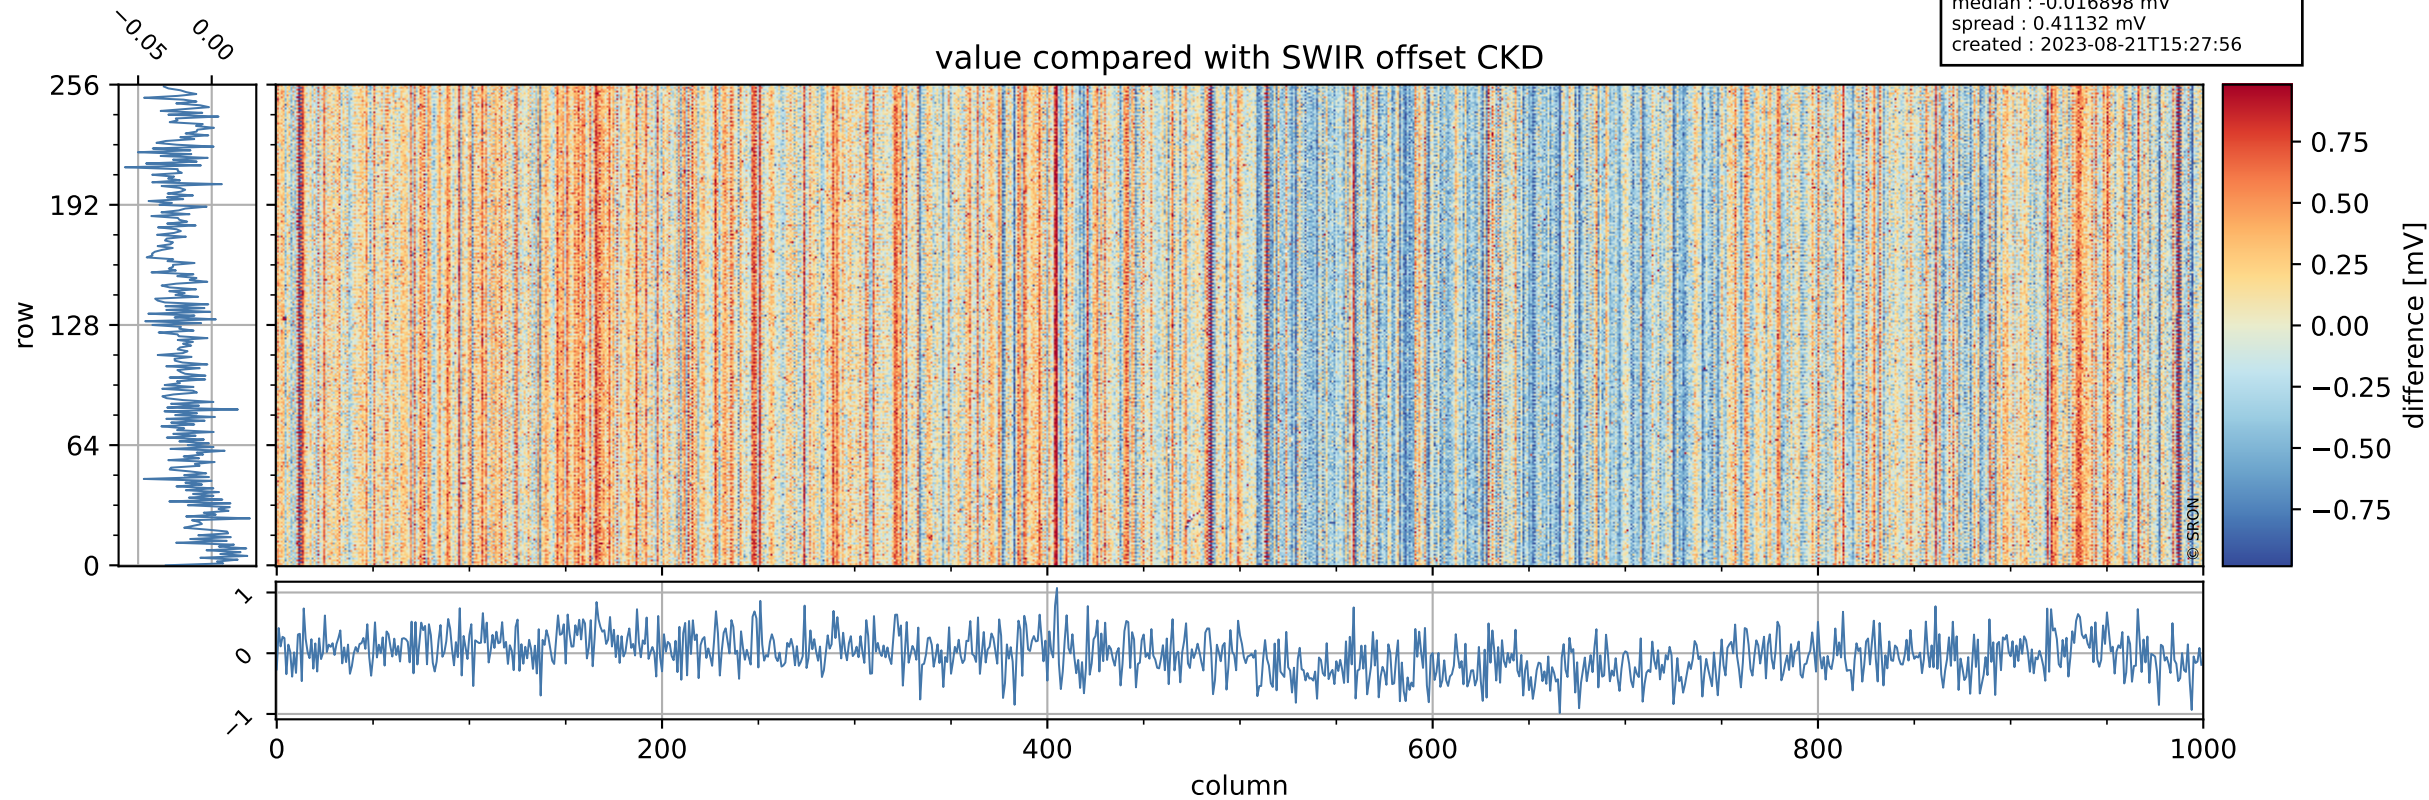

## value detector map

# Tropomi SWIR offset (official)

orbits : 20 in [27622, 27667]  
coverage : 2023-02-11 / 2023-02-14  
median : 28.538  $\mu\text{V}$   
spread : 14.497  $\mu\text{V}$   
created : 2023-08-21T15:27:56

# Tropomi SWIR offset (official)

orbits : 20 in [27622, 27667]  
coverage : 2023-02-11 / 2023-02-14  
median : -0.016898 mV  
spread : 0.41132 mV  
created : 2023-08-21T15:27:56

value compared with SWIR offset CKD

# Tropomi SWIR offset (official) ground-tracks of Sentinel-5P

orbits : 20 in [27622, 27667]  
coverage : 2023-02-11 / 2023-02-14  
created : 2023-08-21T15:27:56