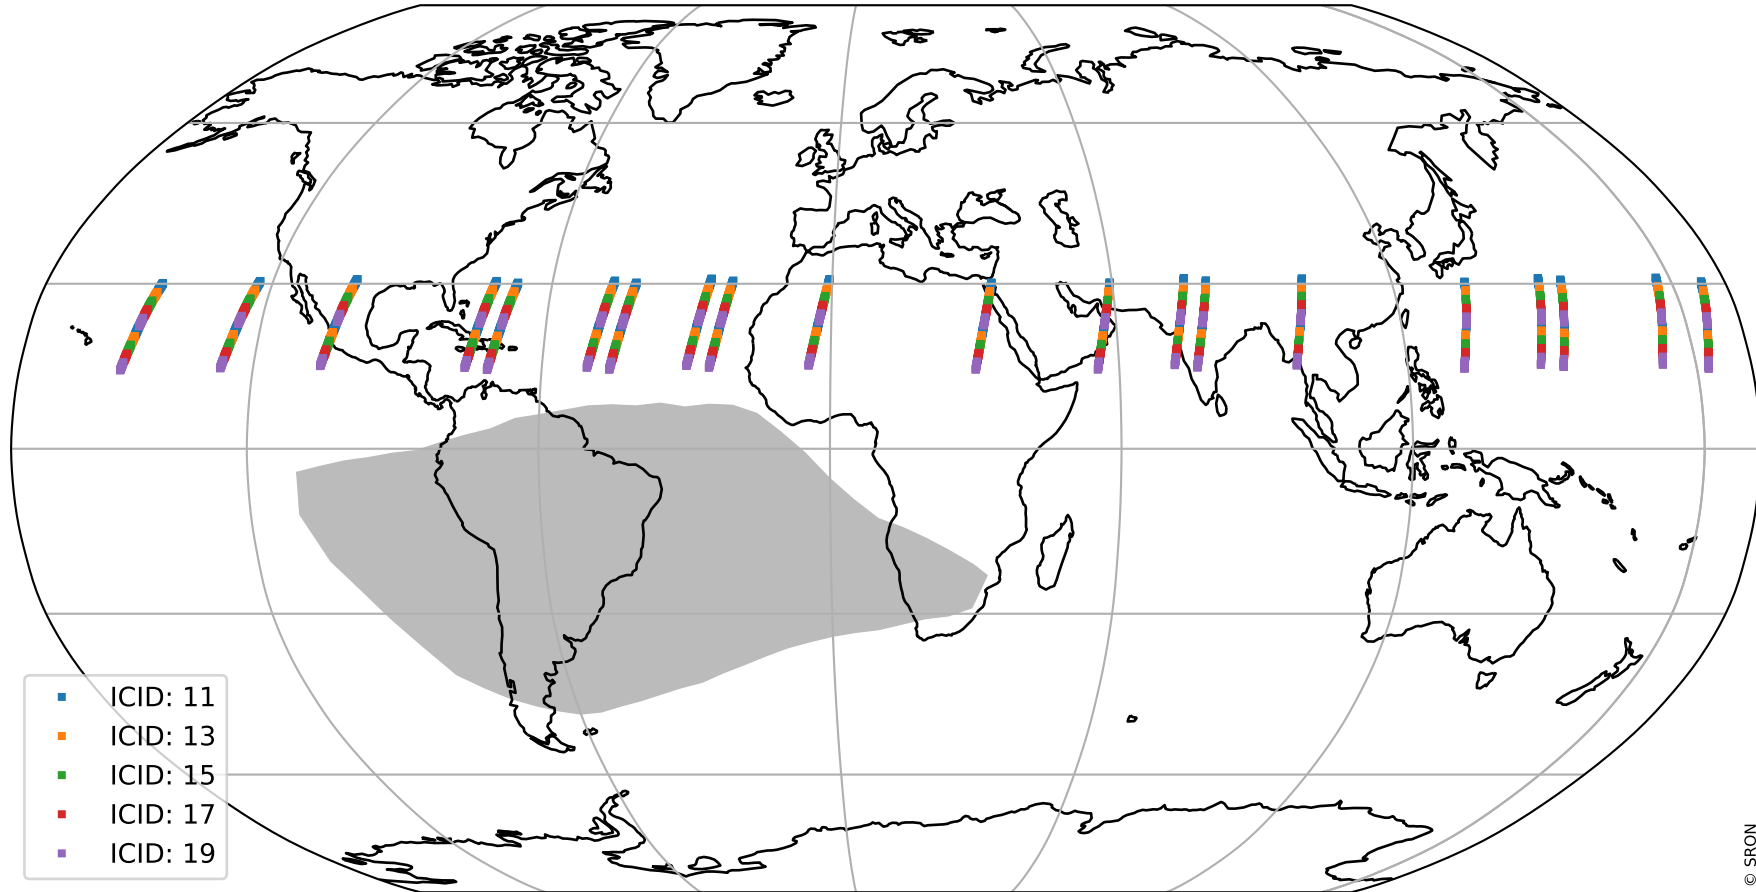

# Tropomi SWIR offset (official)

orbits : 20 in [27622, 27667]  
coverage : 2023-02-11 / 2023-02-14  
median : 28.538  $\mu\text{V}$   
spread : 14.497  $\mu\text{V}$   
created : 2023-08-21T15:27:56

# Tropomi SWIR offset (official)

orbits : 20 in [27622, 27667]  
coverage : 2023-02-11 / 2023-02-14  
median : -0.016898 mV  
spread : 0.41132 mV  
created : 2023-08-21T15:27:56

value compared with SWIR offset CKD

# Tropomi SWIR offset (official) ground-tracks of Sentinel-5P

orbits : 20 in [27622, 27667]  
coverage : 2023-02-11 / 2023-02-14  
created : 2023-08-21T15:27:56

# Tropomi SWIR offset (official)

orbits : [2827, 27667]  
coverage : 2018-04-30 / 2023-02-14  
created : 2023-08-21T15:27:57