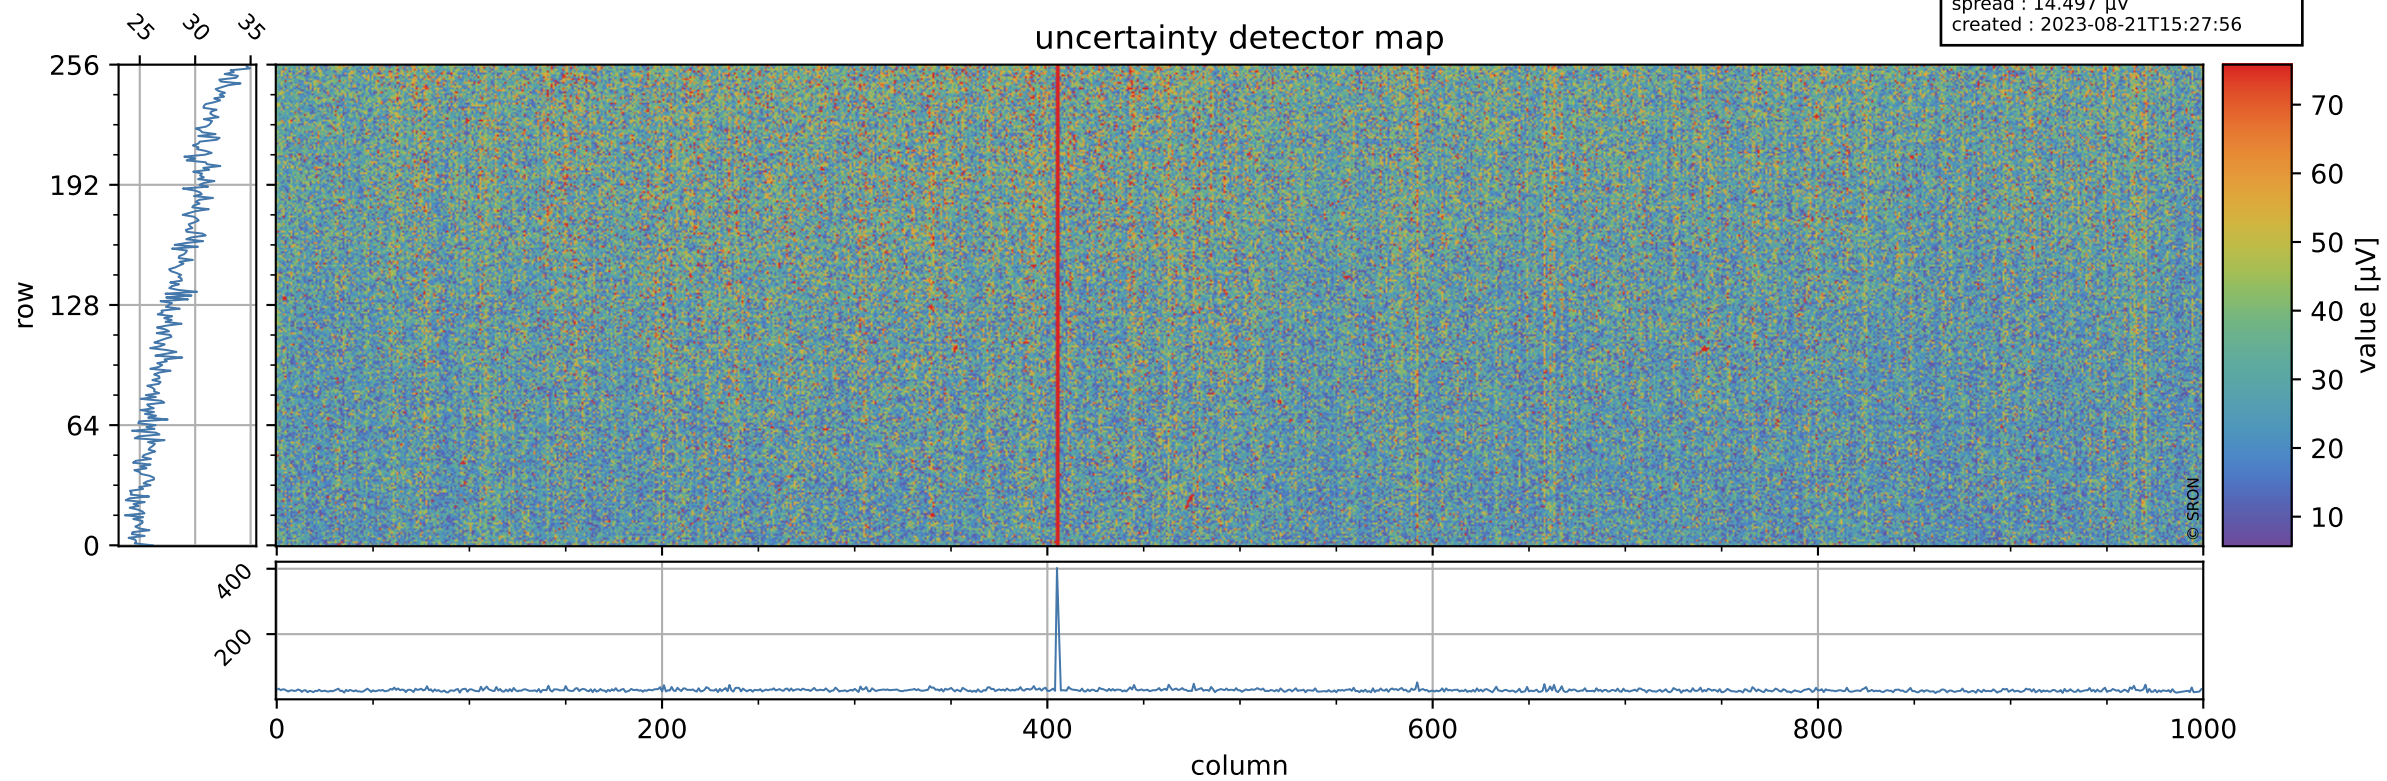

# Tropomi SWIR offset (official)

orbits : 20 in [27622, 27667]  
coverage : 2023-02-11 / 2023-02-14  
median : 0.526 V  
spread : 0.035912 V  
created : 2023-08-21T15:27:56

## value detector map

# Tropomi SWIR offset (official)

orbits : 20 in [27622, 27667]  
coverage : 2023-02-11 / 2023-02-14  
median : 28.538  $\mu\text{V}$   
spread : 14.497  $\mu\text{V}$   
created : 2023-08-21T15:27:56

# Tropomi SWIR offset (official) ground-tracks of Sentinel-5P

orbits : 20 in [27622, 27667]  
coverage : 2023-02-11 / 2023-02-14  
created : 2023-08-21T15:27:56