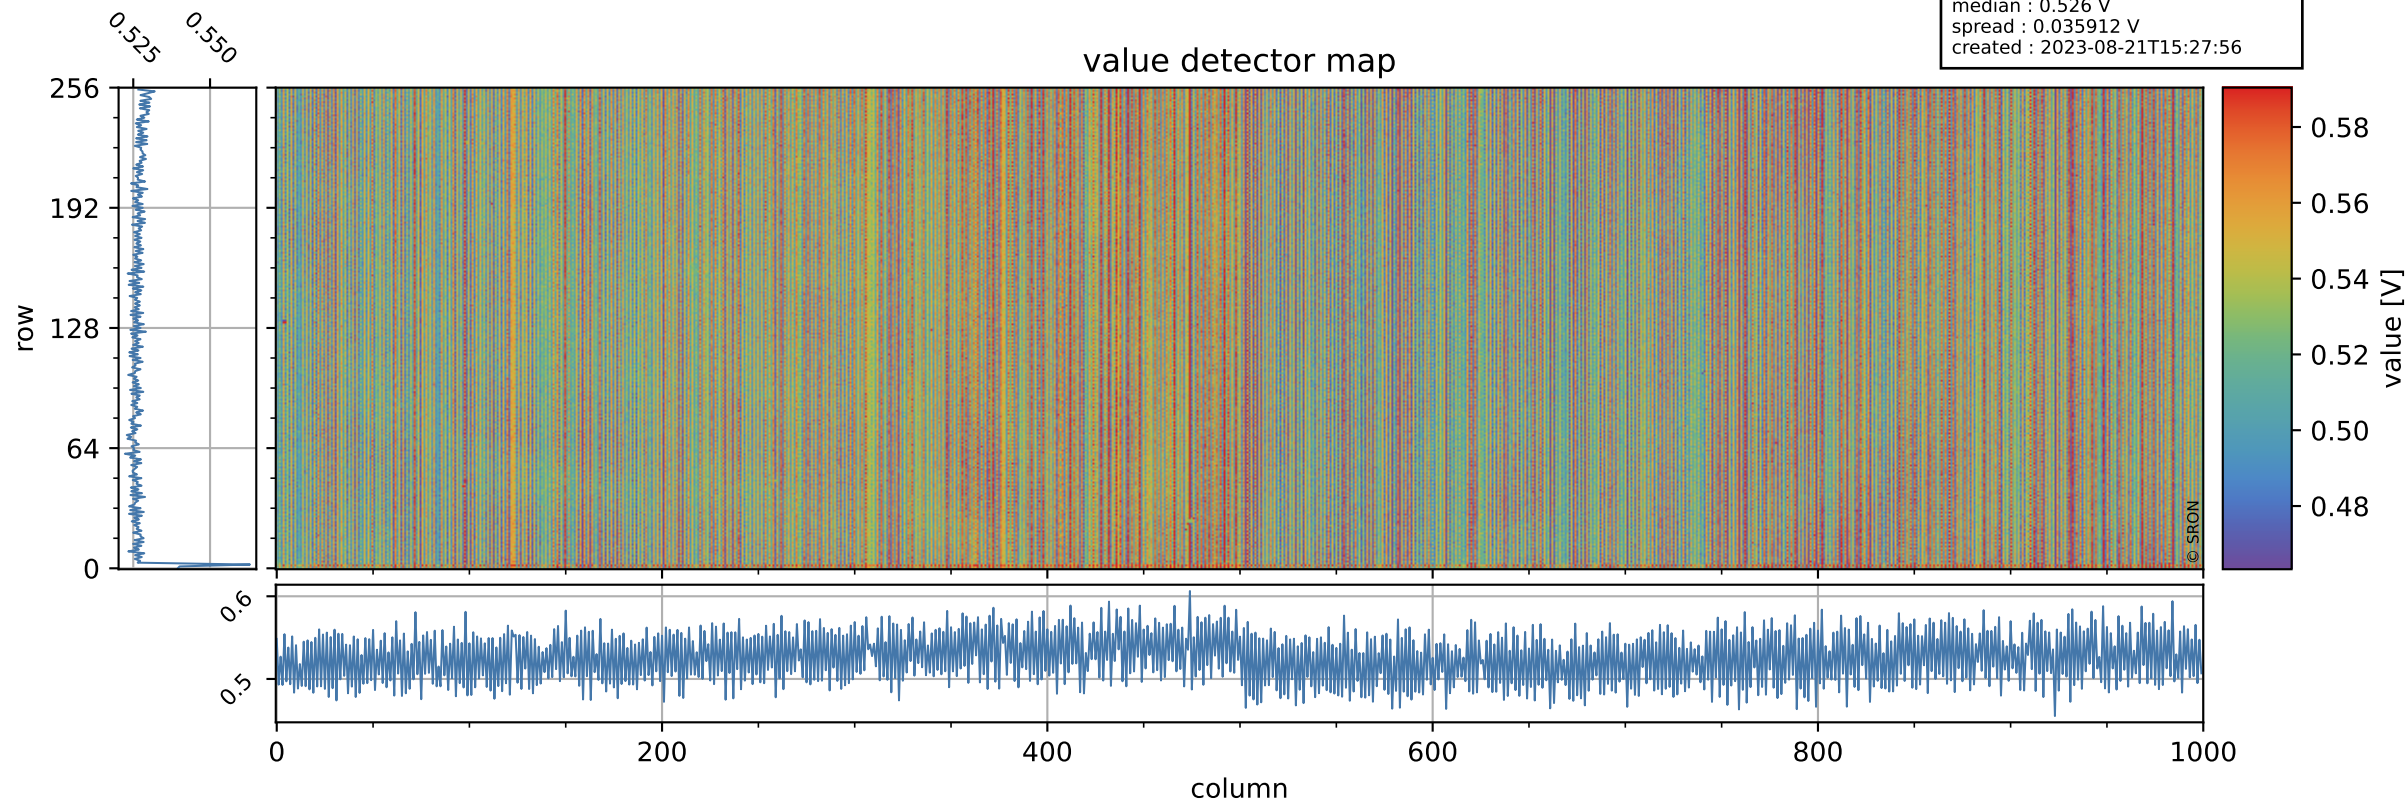

# Tropomi SWIR offset (official)

orbits : 20 in [27622, 27667]  
coverage : 2023-02-11 / 2023-02-14  
median : 0.526 V  
spread : 0.035912 V  
created : 2023-08-21T15:27:56

## value detector map

# Tropomi SWIR offset (official)

orbits : 20 in [27622, 27667]  
coverage : 2023-02-11 / 2023-02-14  
median : 28.538  $\mu\text{V}$   
spread : 14.497  $\mu\text{V}$   
created : 2023-08-21T15:27:56

# Tropomi SWIR offset (official) ground-tracks of Sentinel-5P

orbits : 20 in [27622, 27667]  
coverage : 2023-02-11 / 2023-02-14  
created : 2023-08-21T15:27:56