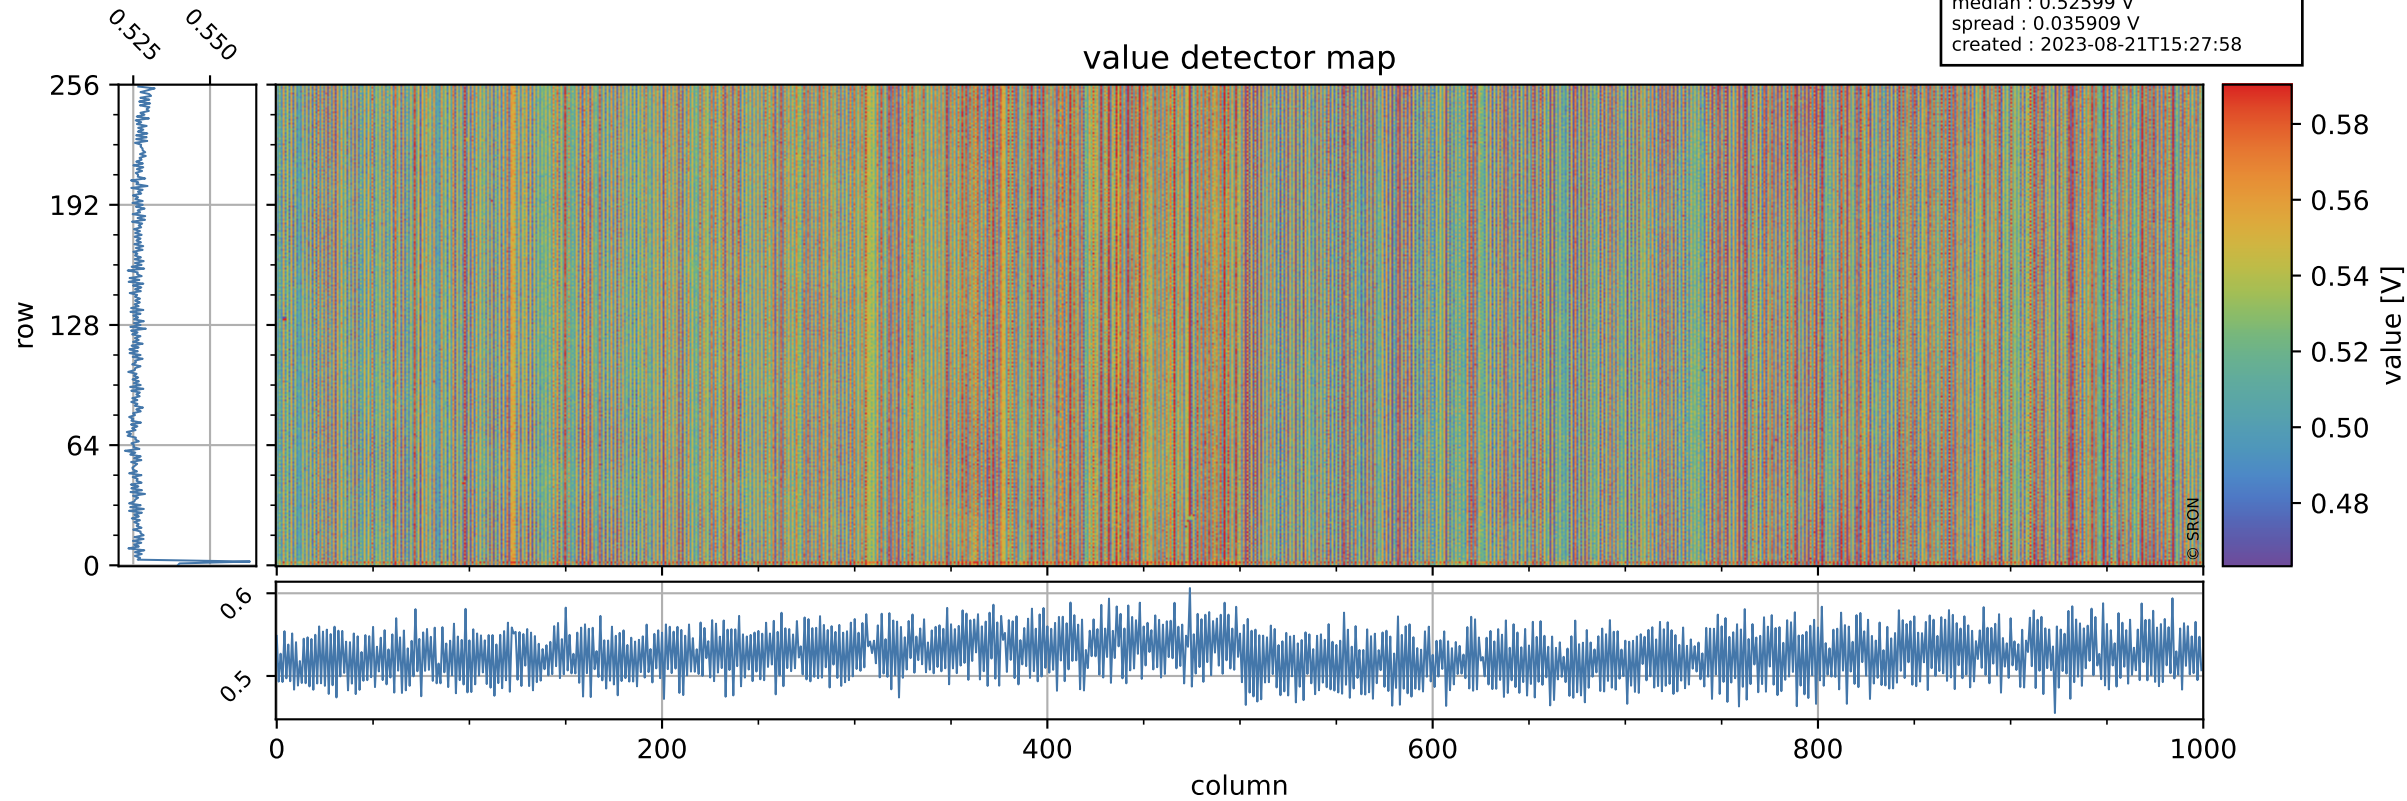

# Tropomi SWIR offset (official)

orbits : 19 in [27637, 27682]  
coverage : 2023-02-12 / 2023-02-15  
median : 0.52599 V  
spread : 0.035909 V  
created : 2023-08-21T15:27:58

## value detector map

# Tropomi SWIR offset (official)

orbits : 19 in [27637, 27682]  
coverage : 2023-02-12 / 2023-02-15  
median : 28.45  $\mu\text{V}$   
spread : 14.434  $\mu\text{V}$   
created : 2023-08-21T15:27:58

# Tropomi SWIR offset (official) ground-tracks of Sentinel-5P

orbits : 19 in [27637, 27682]  
coverage : 2023-02-12 / 2023-02-15  
created : 2023-08-21T15:27:59