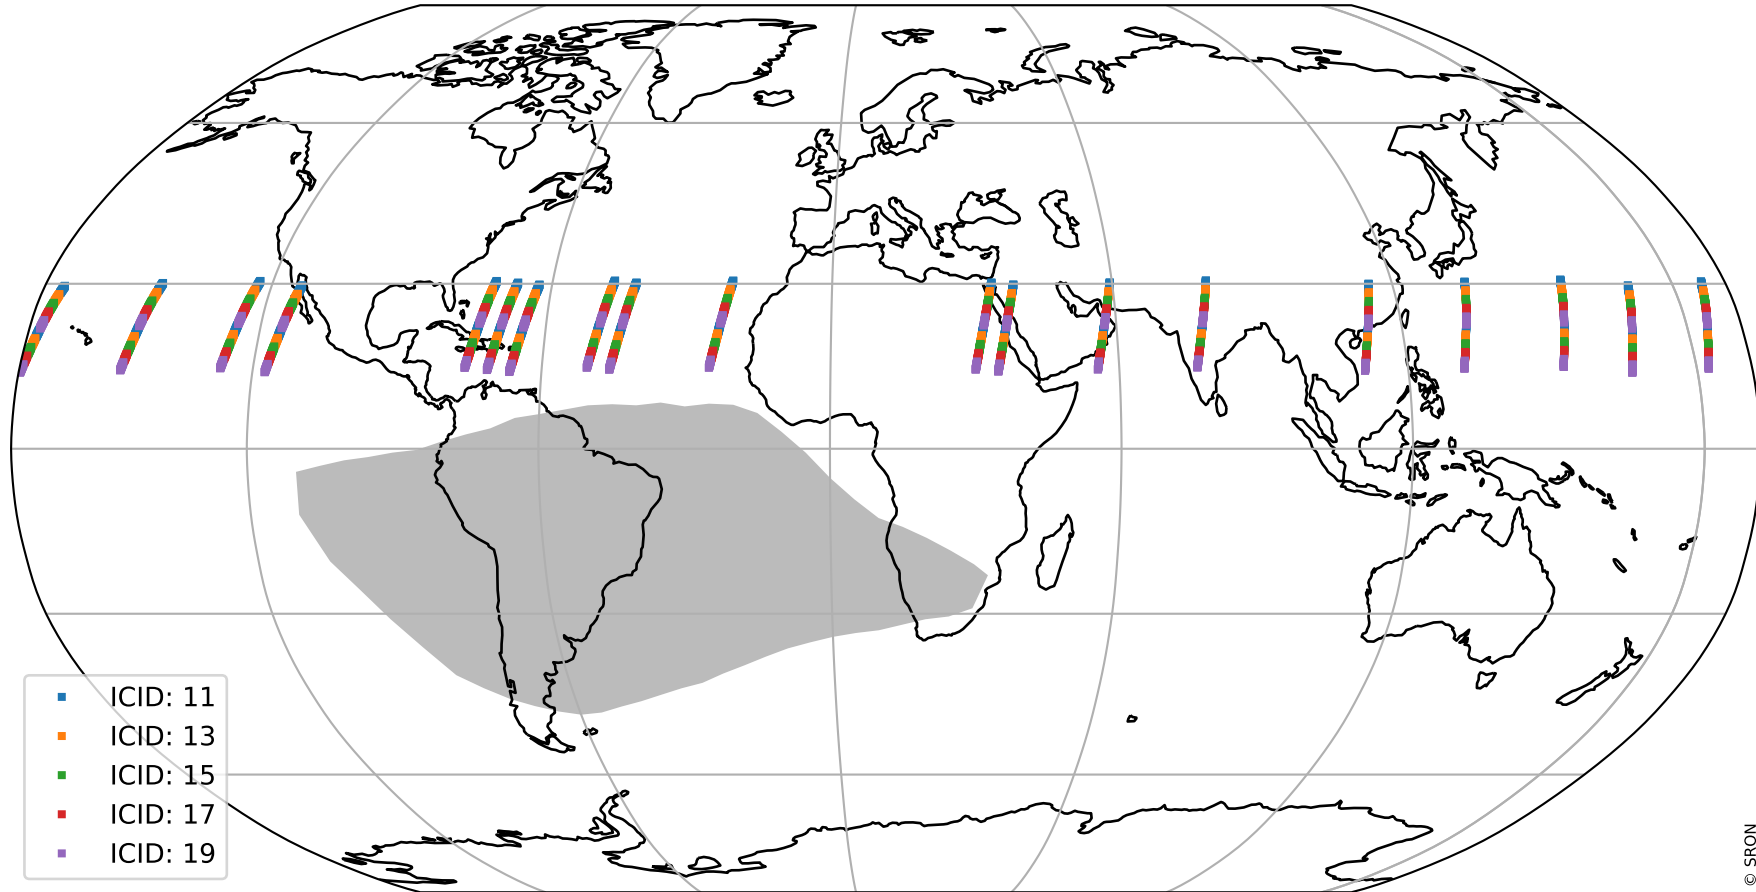

# Tropomi SWIR offset (official)

orbits : 19 in [27637, 27682]  
coverage : 2023-02-12 / 2023-02-15  
median : 28.45  $\mu\text{V}$   
spread : 14.434  $\mu\text{V}$   
created : 2023-08-21T15:27:58

# Tropomi SWIR offset (official)

orbits : 19 in [27637, 27682]  
coverage : 2023-02-12 / 2023-02-15  
median : -0.017088 mV  
spread : 0.40829 mV  
created : 2023-08-21T15:27:58

value compared with SWIR offset CKD

# Tropomi SWIR offset (official) ground-tracks of Sentinel-5P

orbits : 19 in [27637, 27682]  
coverage : 2023-02-12 / 2023-02-15  
created : 2023-08-21T15:27:59

# Tropomi SWIR offset (official)

orbits : [2827, 27682]  
coverage : 2018-04-30 / 2023-02-15  
created : 2023-08-21T15:27:59