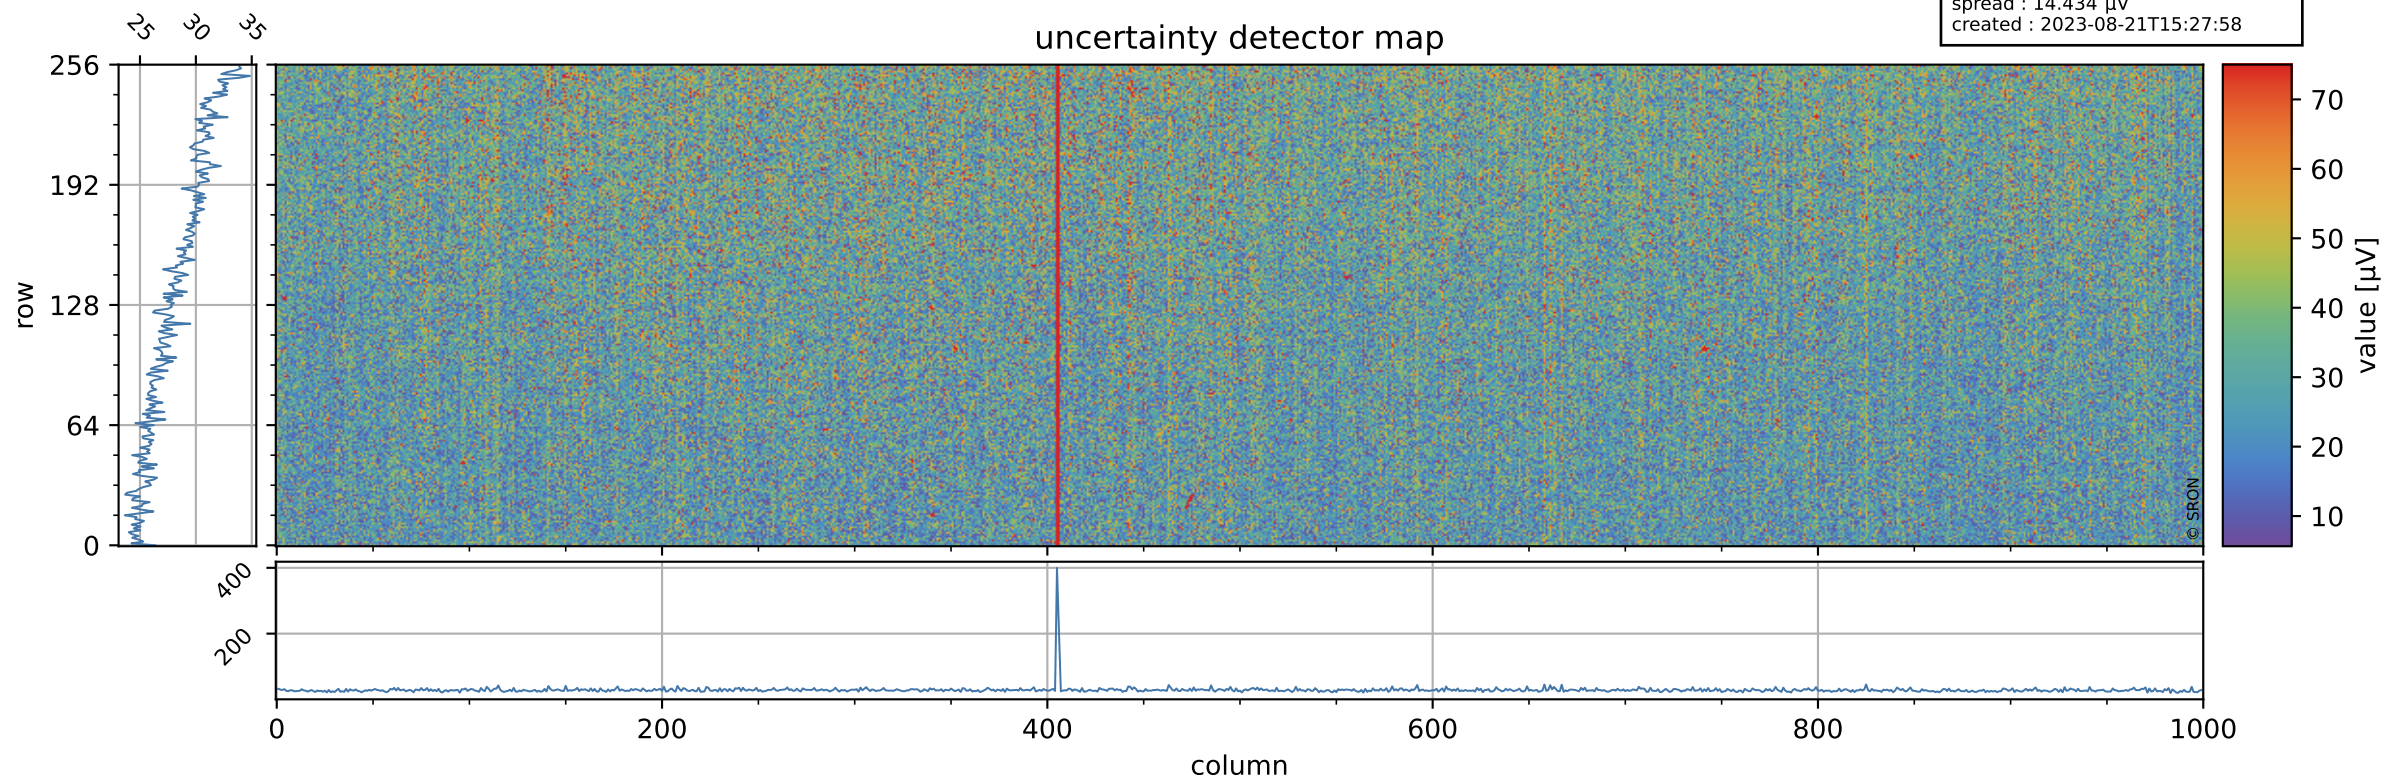

# Tropomi SWIR offset (official)

orbits : 19 in [27637, 27682]  
coverage : 2023-02-12 / 2023-02-15  
median : 0.52599 V  
spread : 0.035909 V  
created : 2023-08-21T15:27:58

## value detector map

# Tropomi SWIR offset (official)

orbits : 19 in [27637, 27682]  
coverage : 2023-02-12 / 2023-02-15  
median : 28.45  $\mu\text{V}$   
spread : 14.434  $\mu\text{V}$   
created : 2023-08-21T15:27:58

# Tropomi SWIR offset (official) ground-tracks of Sentinel-5P

orbits : 19 in [27637, 27682]  
coverage : 2023-02-12 / 2023-02-15  
created : 2023-08-21T15:27:59