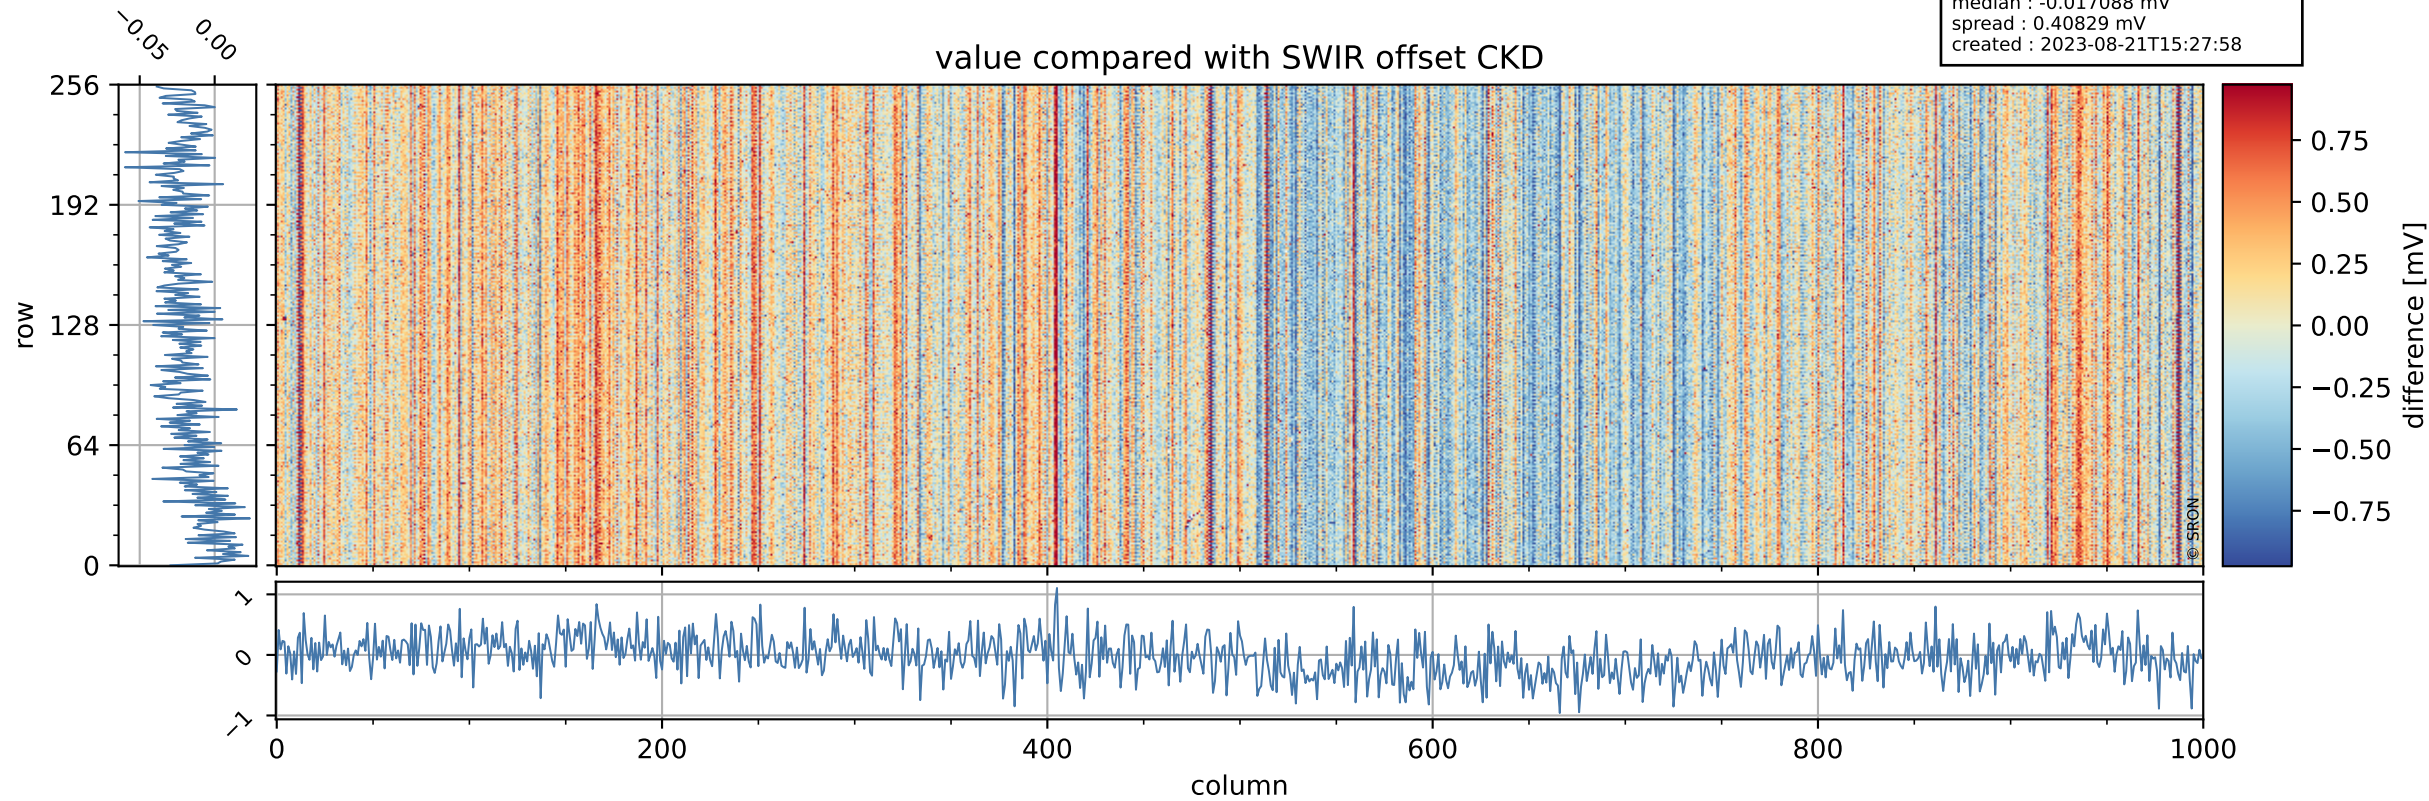

## value detector map

# Tropomi SWIR offset (official)

orbits : 19 in [27637, 27682]  
coverage : 2023-02-12 / 2023-02-15  
median : 28.45  $\mu\text{V}$   
spread : 14.434  $\mu\text{V}$   
created : 2023-08-21T15:27:58

# Tropomi SWIR offset (official)

orbits : 19 in [27637, 27682]  
coverage : 2023-02-12 / 2023-02-15  
median : -0.017088 mV  
spread : 0.40829 mV  
created : 2023-08-21T15:27:58

value compared with SWIR offset CKD

# Tropomi SWIR offset (official) ground-tracks of Sentinel-5P

orbits : 19 in [27637, 27682]  
coverage : 2023-02-12 / 2023-02-15  
created : 2023-08-21T15:27:59