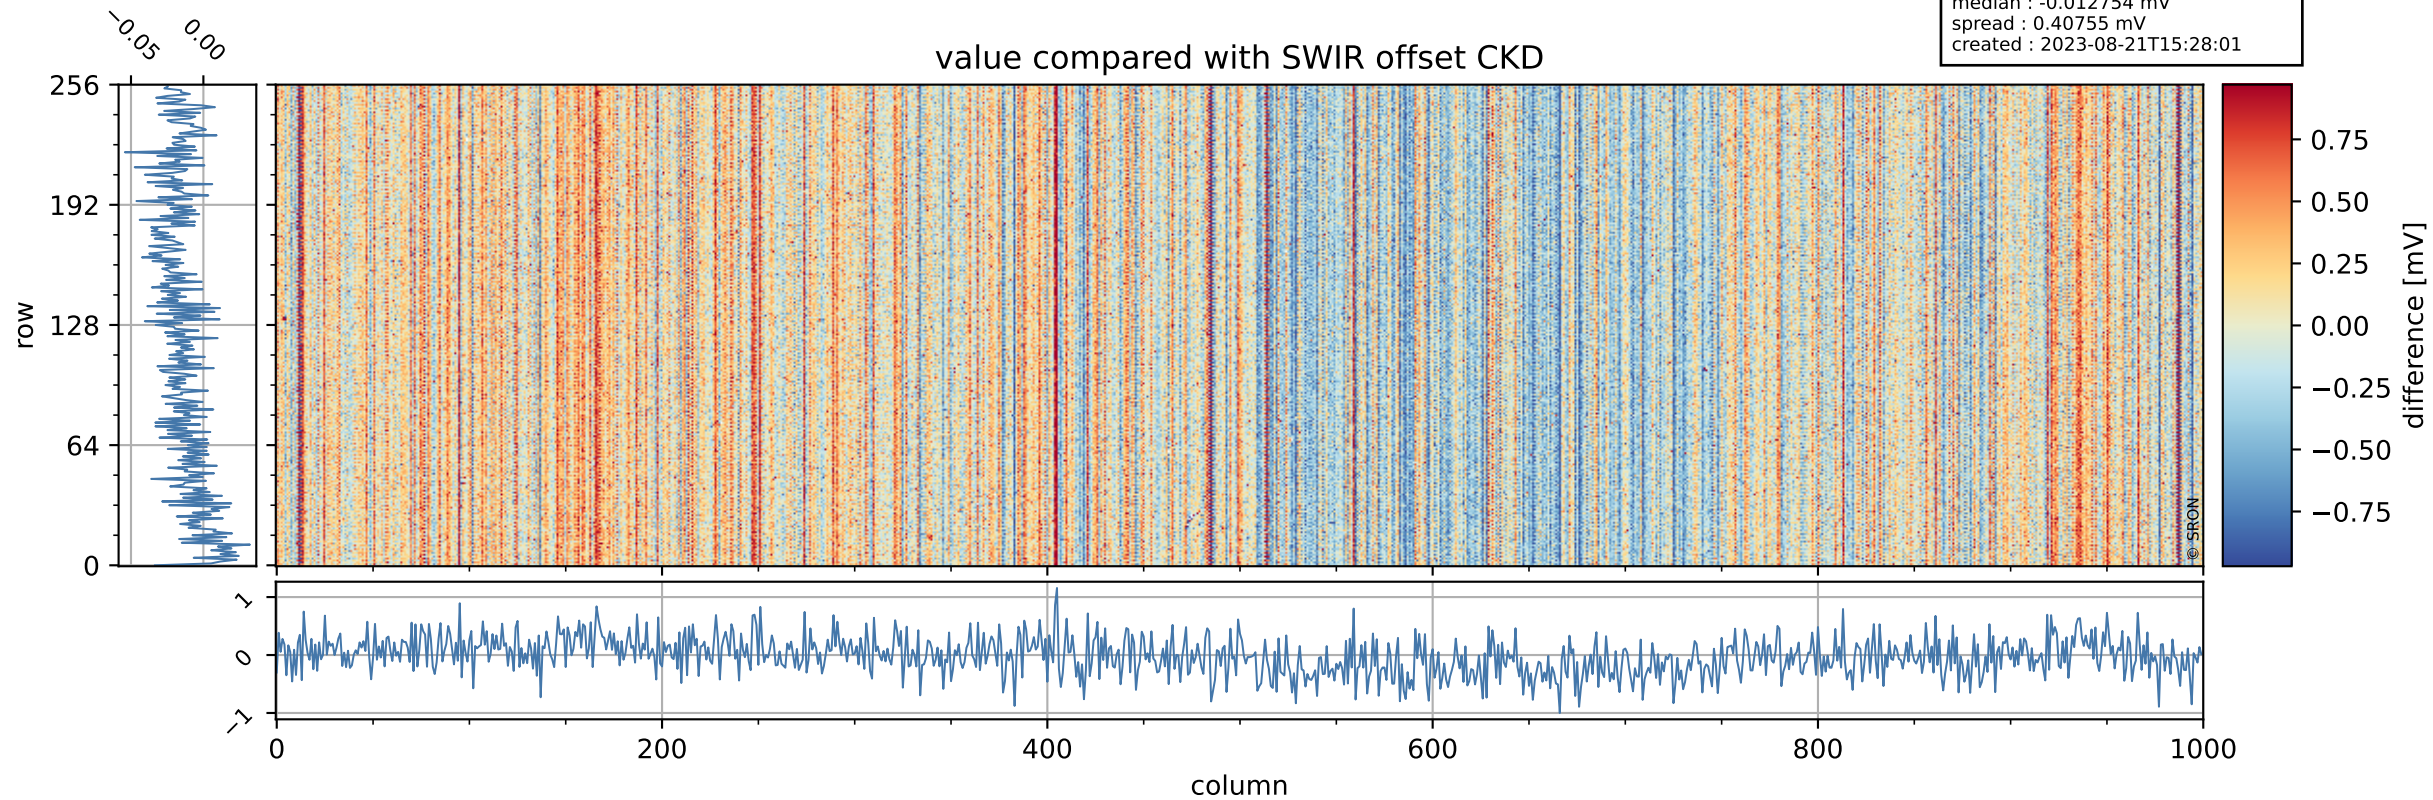

## value detector map

# Tropomi SWIR offset (official)

orbits : 19 in [27652, 27697]  
coverage : 2023-02-13 / 2023-02-16  
median : 28.268  $\mu\text{V}$   
spread : 14.413  $\mu\text{V}$   
created : 2023-08-21T15:28:00

# Tropomi SWIR offset (official)

orbits : 19 in [27652, 27697]  
coverage : 2023-02-13 / 2023-02-16  
median : -0.012754 mV  
spread : 0.40755 mV  
created : 2023-08-21T15:28:01

value compared with SWIR offset CKD

# Tropomi SWIR offset (official) ground-tracks of Sentinel-5P

orbits : 19 in [27652, 27697]  
coverage : 2023-02-13 / 2023-02-16  
created : 2023-08-21T15:28:01