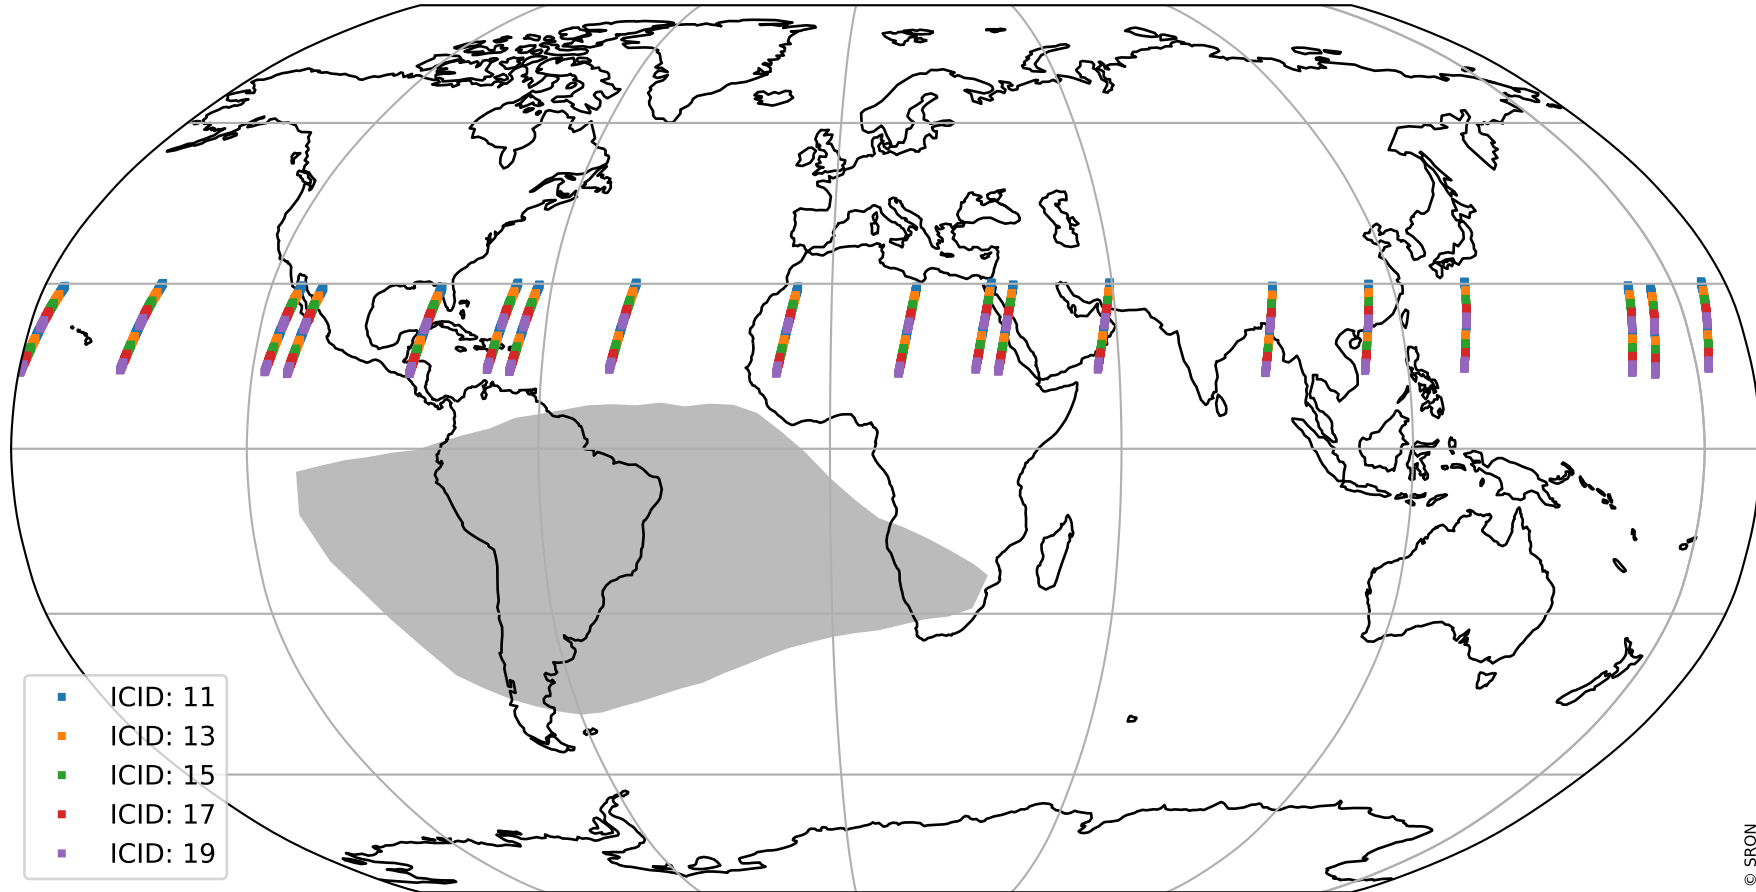

# Tropomi SWIR offset (official)

orbits : 19 in [27652, 27697]  
coverage : 2023-02-13 / 2023-02-16  
median : 28.268  $\mu\text{V}$   
spread : 14.413  $\mu\text{V}$   
created : 2023-08-21T15:28:00

# Tropomi SWIR offset (official)

orbits : 19 in [27652, 27697]  
coverage : 2023-02-13 / 2023-02-16  
median : -0.012754 mV  
spread : 0.40755 mV  
created : 2023-08-21T15:28:01

value compared with SWIR offset CKD

# Tropomi SWIR offset (official) ground-tracks of Sentinel-5P

orbits : 19 in [27652, 27697]  
coverage : 2023-02-13 / 2023-02-16  
created : 2023-08-21T15:28:01

# Tropomi SWIR offset (official)

orbits : [2827, 27697]  
coverage : 2018-04-30 / 2023-02-16  
created : 2023-08-21T15:28:01