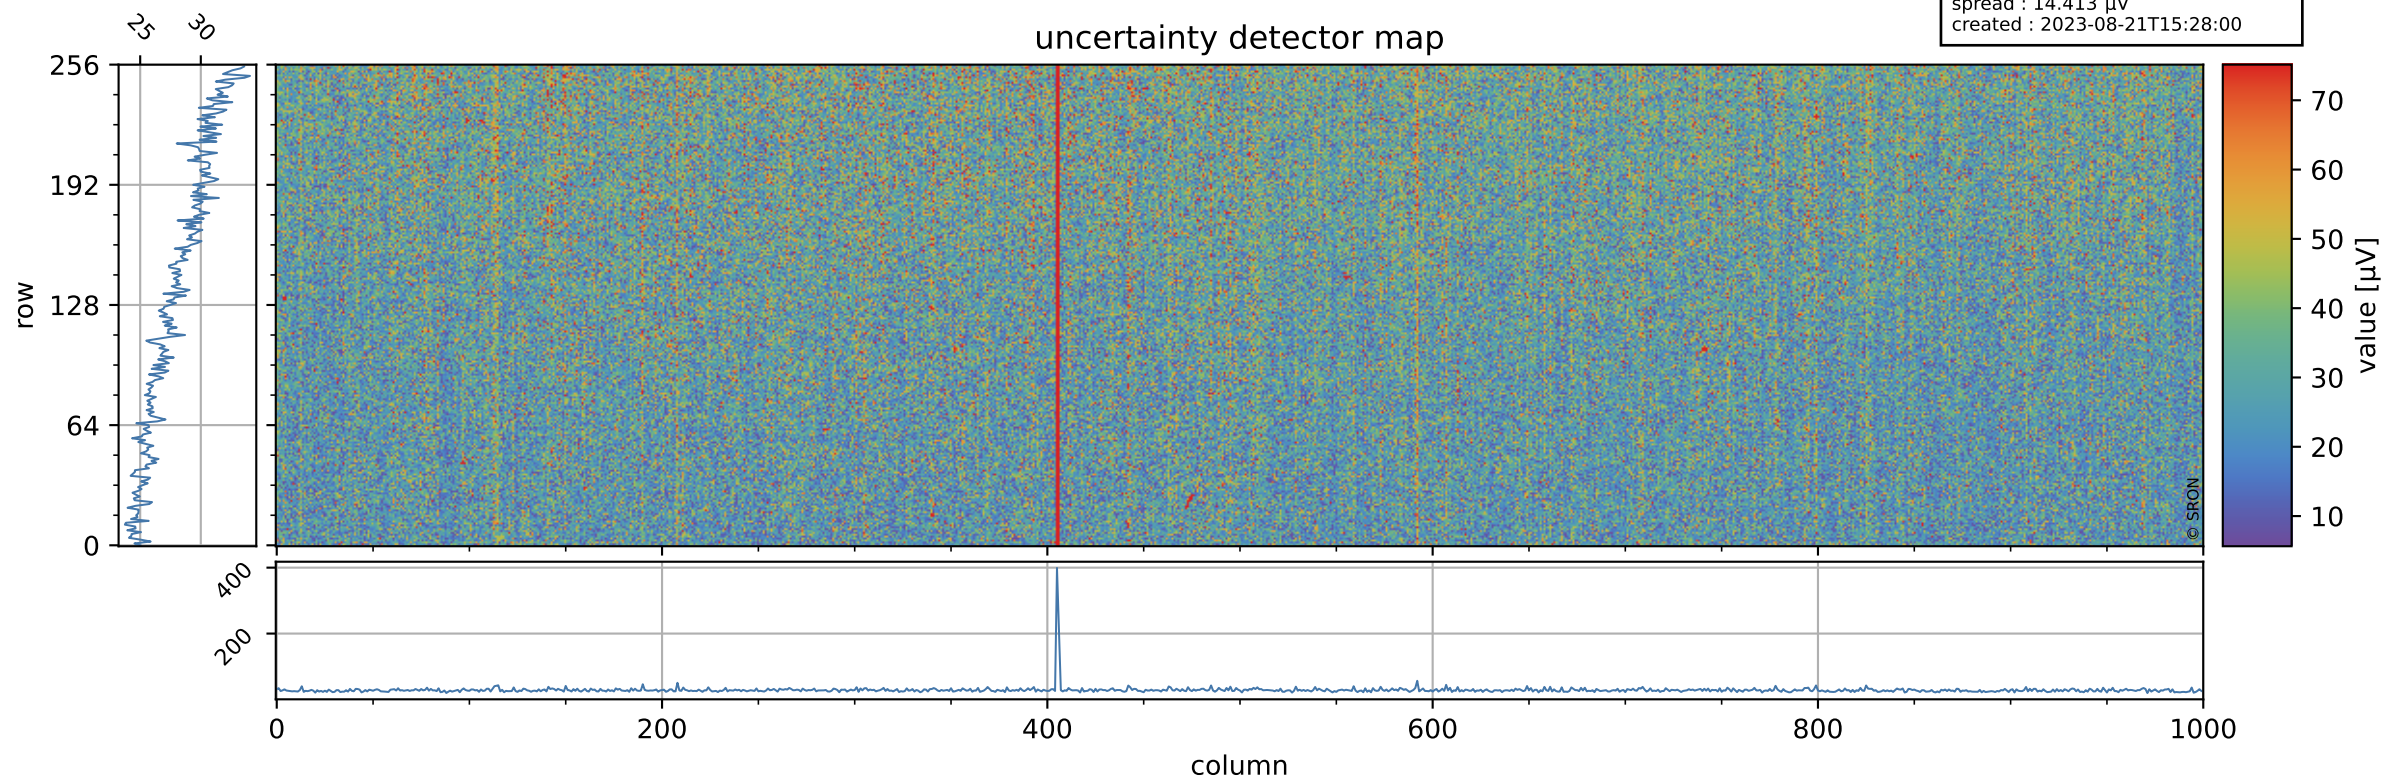

# Tropomi SWIR offset (official)

orbits : 19 in [27652, 27697]  
coverage : 2023-02-13 / 2023-02-16  
median : 0.526 V  
spread : 0.035907 V  
created : 2023-08-21T15:28:00

## value detector map

# Tropomi SWIR offset (official)

orbits : 19 in [27652, 27697]  
coverage : 2023-02-13 / 2023-02-16  
median : 28.268  $\mu\text{V}$   
spread : 14.413  $\mu\text{V}$   
created : 2023-08-21T15:28:00

# Tropomi SWIR offset (official) ground-tracks of Sentinel-5P

orbits : 19 in [27652, 27697]  
coverage : 2023-02-13 / 2023-02-16  
created : 2023-08-21T15:28:01