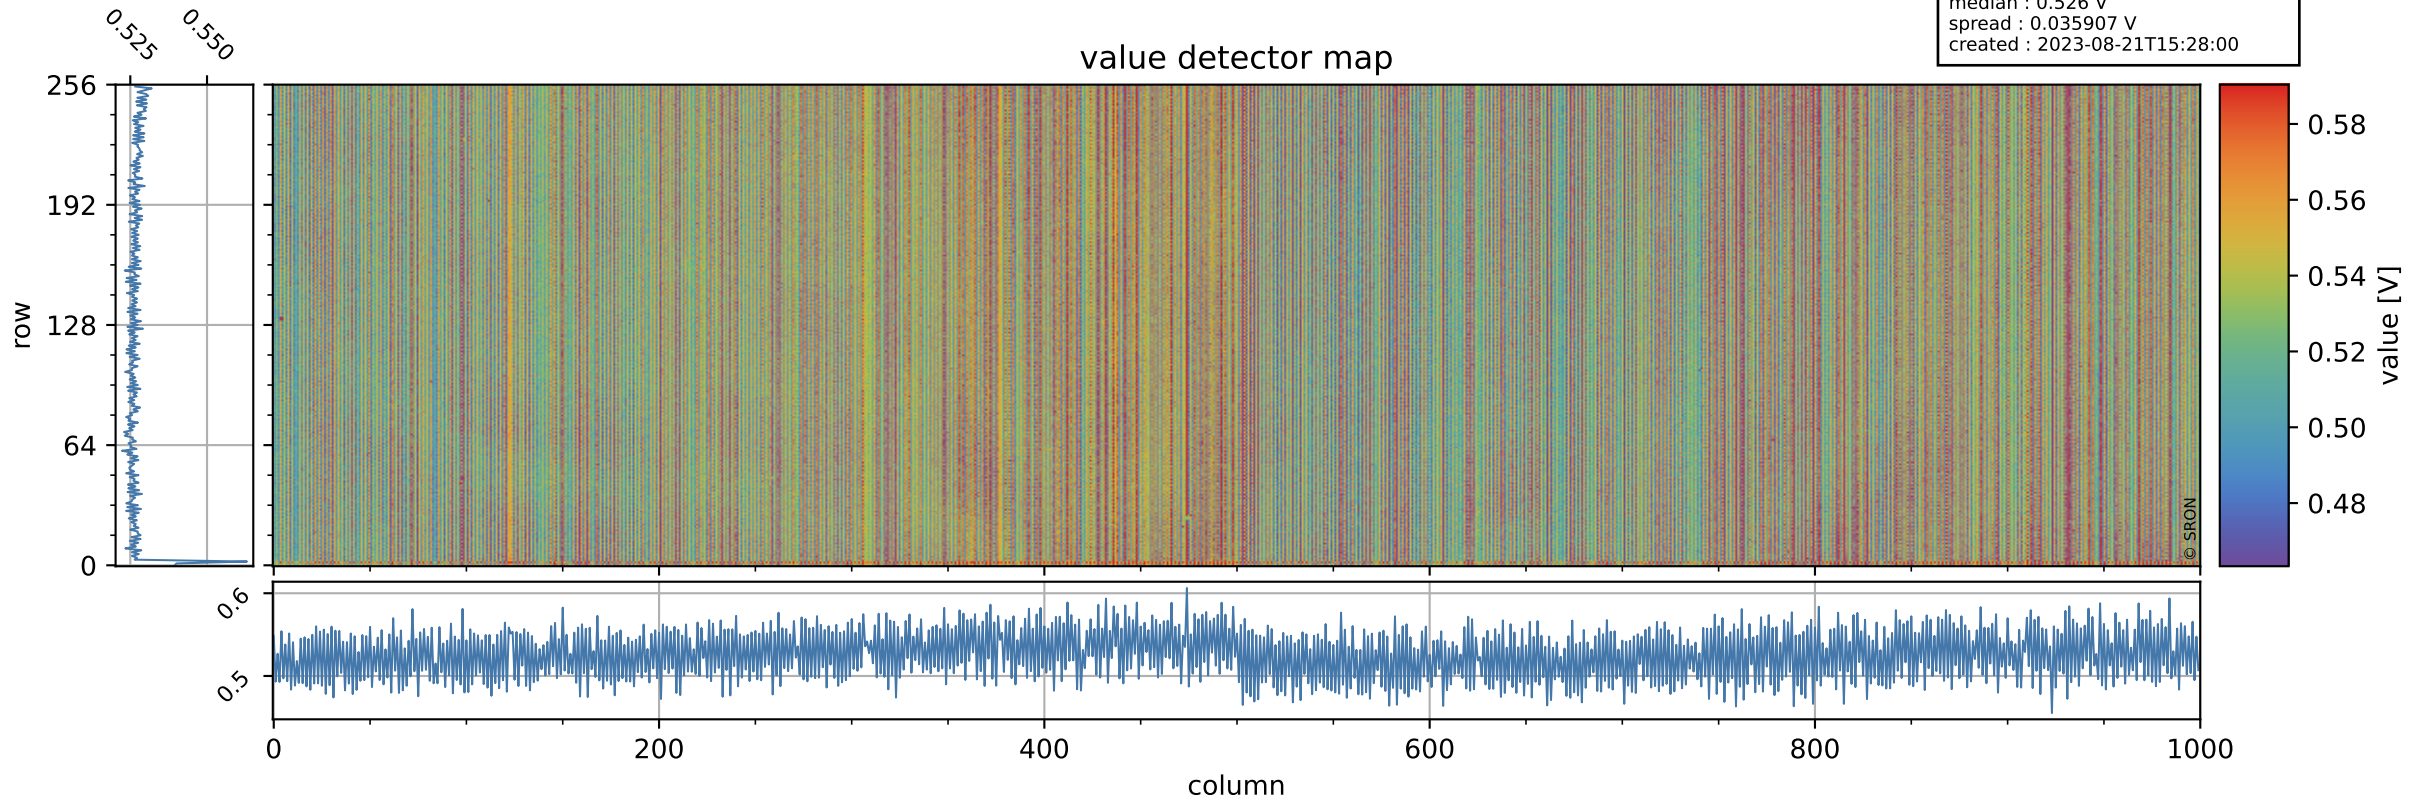

# Tropomi SWIR offset (official)

orbits : 19 in [27652, 27697]  
coverage : 2023-02-13 / 2023-02-16  
median : 0.526 V  
spread : 0.035907 V  
created : 2023-08-21T15:28:00

## value detector map

# Tropomi SWIR offset (official)

orbits : 19 in [27652, 27697]  
coverage : 2023-02-13 / 2023-02-16  
median : 28.268  $\mu\text{V}$   
spread : 14.413  $\mu\text{V}$   
created : 2023-08-21T15:28:00

# Tropomi SWIR offset (official) ground-tracks of Sentinel-5P

orbits : 19 in [27652, 27697]  
coverage : 2023-02-13 / 2023-02-16  
created : 2023-08-21T15:28:01